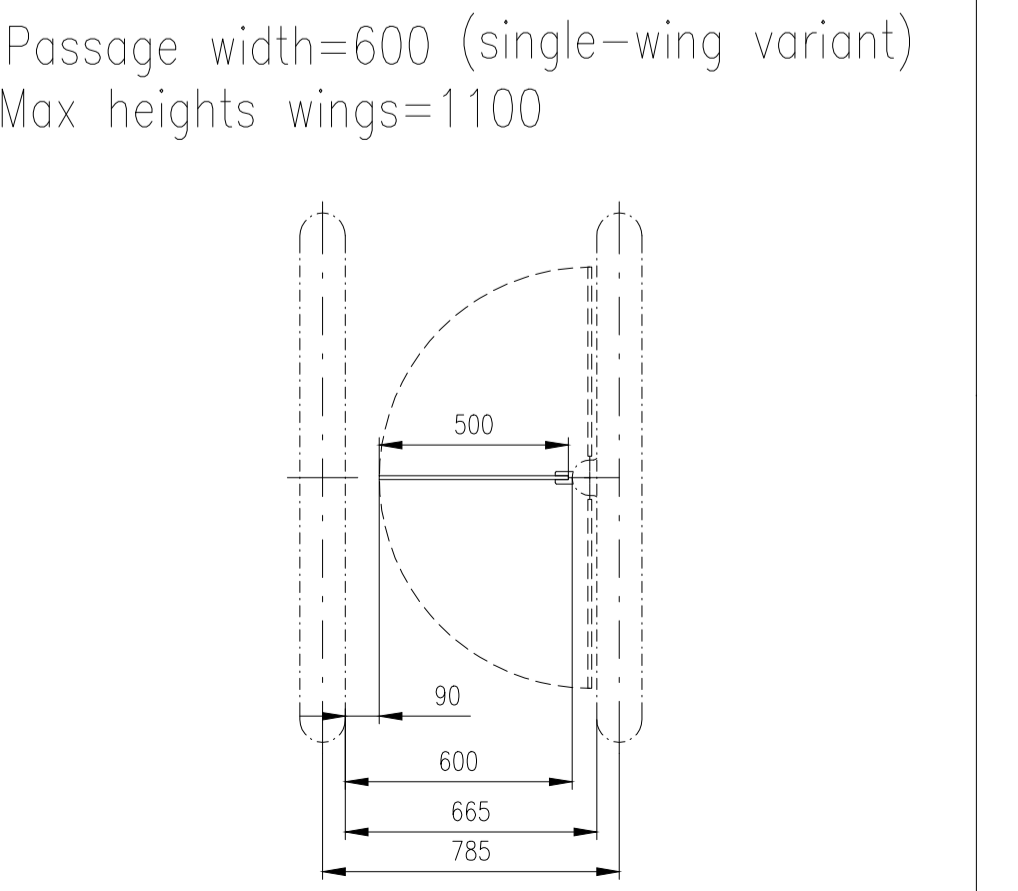

Design of turnstiles: EASYGATE-Elite (selection heights wings)

Design of turnstiles: EASYGATE-Elite (selection of passage width)

Design of turnstiles: EASYGATE-Elite (Top: Glass/Wing: toughened glass 10mm/infill glass panel 6mm)