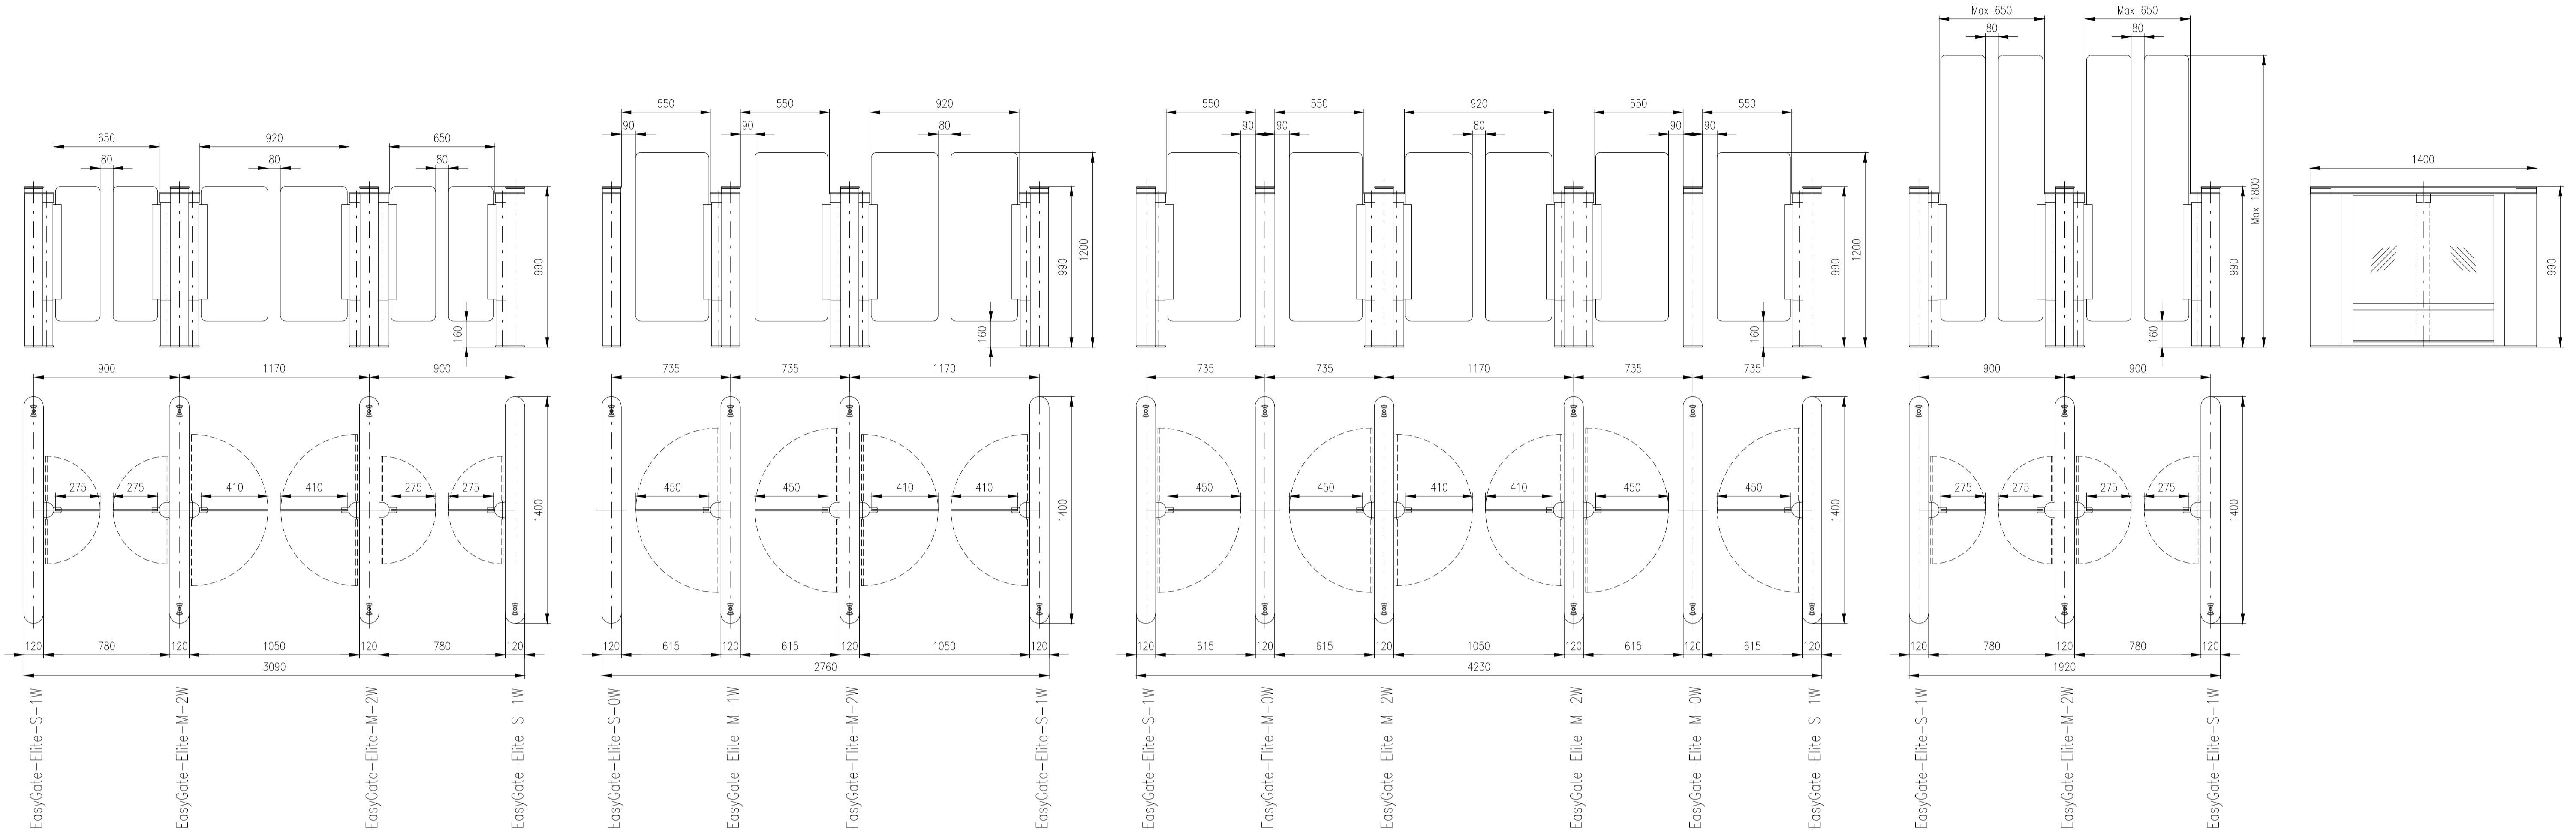

Design of turnstiles: EASYGATE-Elite (Top: Glass / Example of installation)

MEESONS <small>SAFE SECURE ACCESS</small>		
DATE	SCALE	FORMAT
November 2016	1:20	A1

Design of turnstiles: EASYGATE-Elite (Top: Corian / Example of installation)

Design of turnstiles: EASYGATE-Elite (selection heights wings)

Design of turnstiles: EASYGATE-Elite (selection of passage width)

Design of turnstiles: EASYGATE-Elite (Top: Glass/Wing: toughened glass 10mm/infill glass panel 6mm)

Design of turnstiles: EASYGATE-Elite (Top: Glass/Wing: toughened glass 10mm/side panels: solid stainless steel)

Turnstile: EasyGate-Elite-M-2W (Top-Glass)

Turnstile: EasyGate-Elite-M-1W (Top-Glass)

Turnstile: EasyGate-Elite-S-1W (Top-Glass)

Turnstile: EasyGate-Elite-M-0W (Top-Glass)

Turnstile: EasyGate-Elite-S-0W (Top-Glass)

Design of turnstiles: EASYGATE-Elite (Top: Corian/Wing: toughened glass 10mm/infill glass panel 6mm)

Turnstile: EasyGate-Elite-M-2W (Top-Corian)