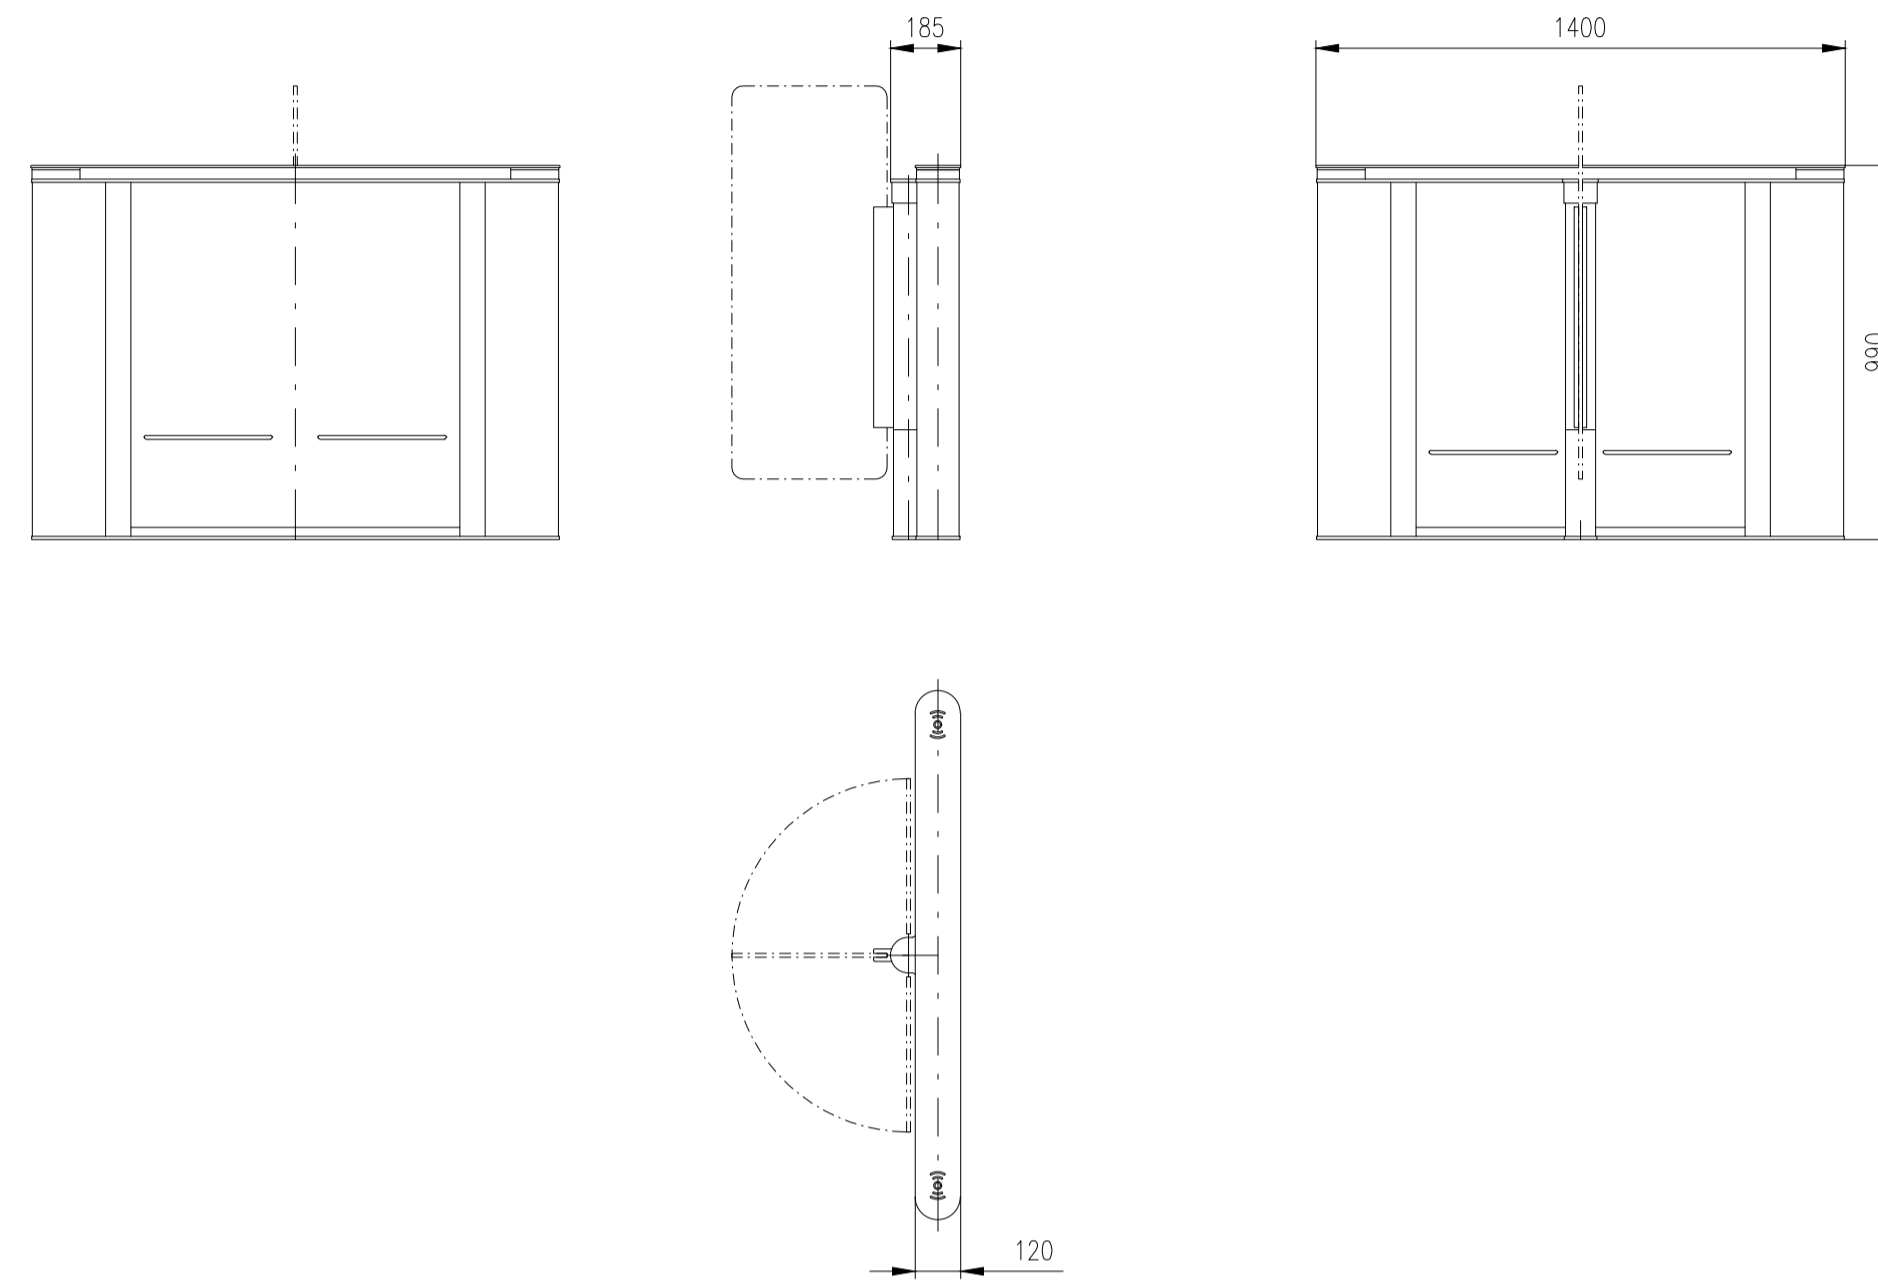

Turnstile: EasyGate-Elite-M-1W (Top-Glass)