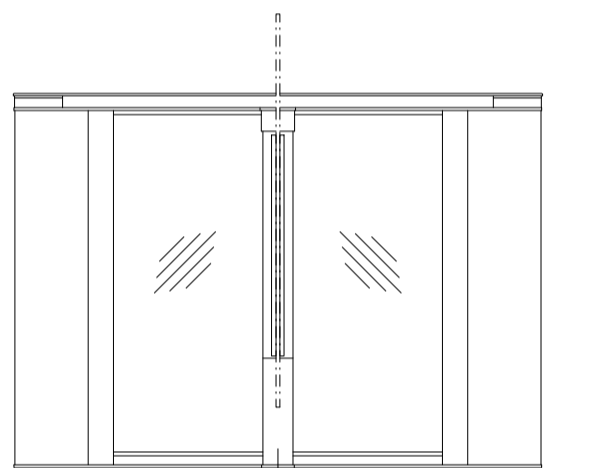

Without bottom sensors