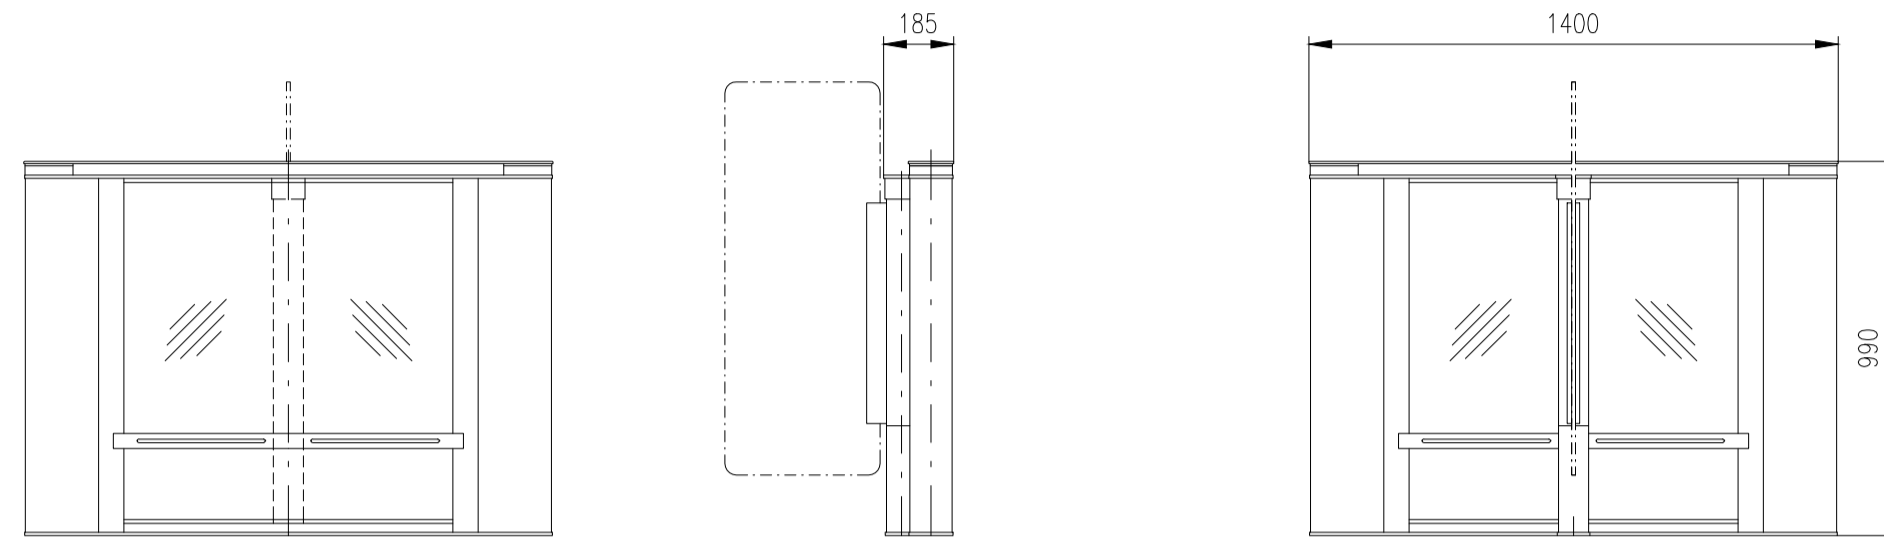

Design of turnstiles: EASYGATE-Elite (Top: Glass/Wing: toughened glass 10mm/infill glass panel 6mm)

Turnstile: EasyGate-Elite-M-2W (Top-Glass)

Turnstile: EasyGate-Elite-M-1W (Top-Glass)

Turnstile: EasyGate-Elite-S-1W (Top-Glass)