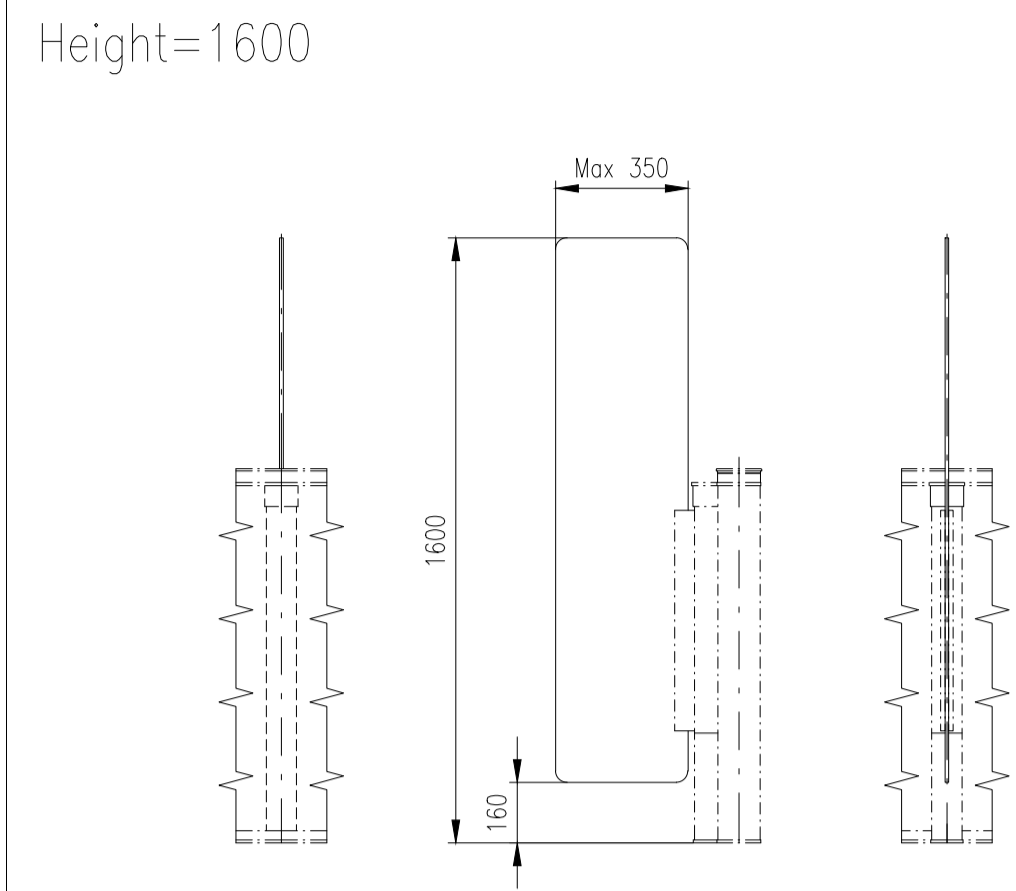

Design of turnstiles: EASYGATE-Elite (selection heights wings)

Design of turnstiles: EASYGATE-Elite (selection of passage width)

Design of turnstiles: EASYGATE-Elite (Top: Glass/Wing: toughened glass 10mm/infill glass panel 6mm)