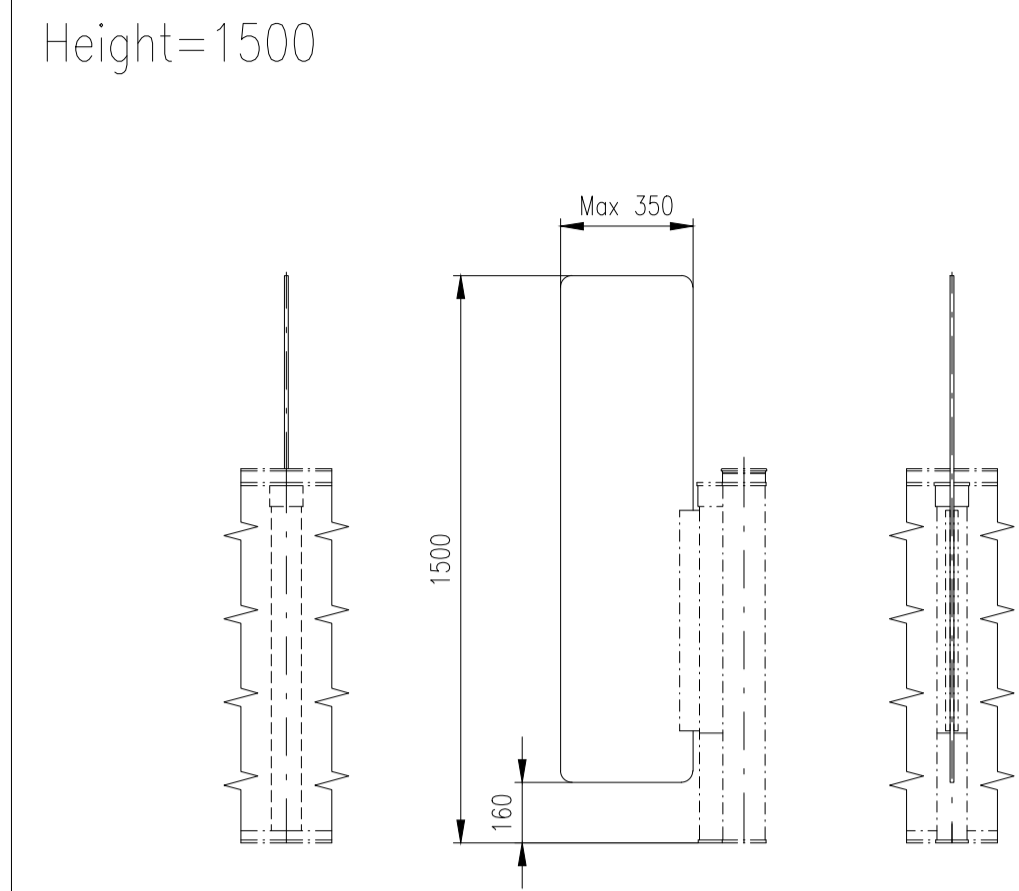

Design of turnstiles: EASYGATE-Elite (selection heights wings)

Design of turnstiles: EASYGATE-Elite (selection of passage width)

Design of turnstiles: EASYGATE-Elite (Top: Glass/Wing: toughened glass 10mm/infill glass panel 6mm)