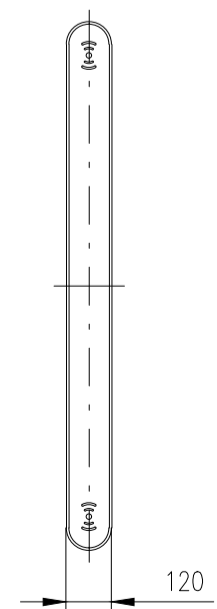

Design of turnstiles: EASYGATE-Elite (Top: Glass/Wing: toughened glass 10mm/side panels: solid stainless steel)

Turnstile: EasyGate-Elite-M-2W (Top-Glass)

Turnstile: EasyGate-Elite-M-1W (Top-Glass)

Turnstile: EasyGate-Elite-S-1W (Top-Glass)

Turnstile: EasyGate-Elite-M-0W (Top-Glass)

Turnstile: EasyGate-Elite-S-0W (Top-Glass)

Design of turnstiles: EASYGATE-Elite (Top: Corian/Wing: toughened glass 10mm/infill glass panel 6mm)

Turnstile: EasyGate-Elite-M-2W (Top-Corian)

Turnstile: EasyGate-Elite-M-1W (Top-Corian)

Turnstile: EasyGate-Elite-S-1W (Top-Corian)

Without bottom senzors

Without bottom senzors

Without bottom senzors

Without bottom senzors

Without bottom senzors

Without bottom senzors

Turnstile: EasyGate-Elite-M-0W (Top-Corian)

Turnstile: EasyGate-Elite-S-0W (Top-Corian)

Without bottom senzors

Without bottom senzors

Without bottom senzors

Without bottom senzors

Design of turnstiles: EASYGATE-Elite (Top: Corian/Wing: toughened glass 10mm/side panels: solid stainless steel)