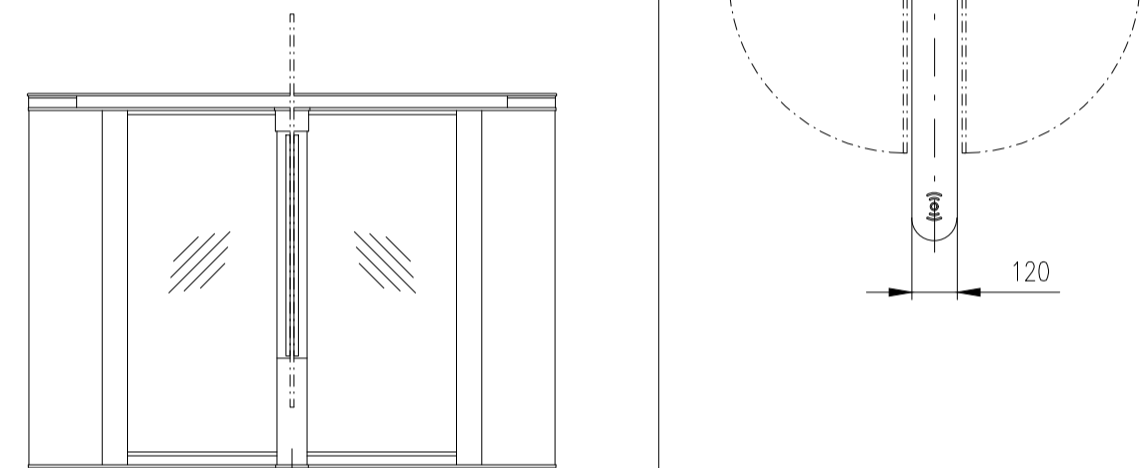

Design of turnstiles: EASYGATE-Elite (selection heights wings)

Design of turnstiles: EASYGATE-Elite (selection of passage width)

Design of turnstiles: EASYGATE-Elite (Top: Glass/Wing: toughened glass 10mm/infill glass panel 6mm)

Turnstile: EasyGate-Elite-M-2W (Top-Glass)

Turnstile: EasyGate-Elite-M-1W (Top-Glass)

Turnstile: EasyGate-Elite-S-1W (Top-Glass)

Without bottom sensors

Without bottom sensors

Without bottom sensors

Without bottom sensors