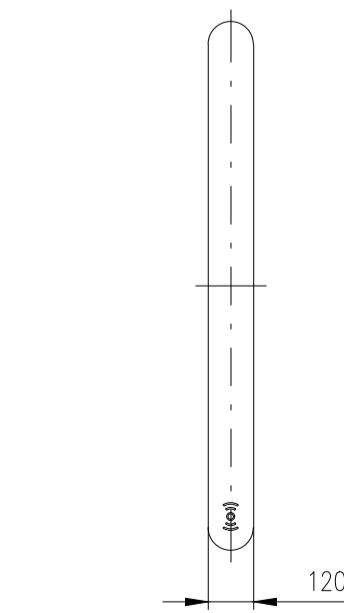

Without bottom sensors

Without bottom sensors

Turnstile: EasyGate-Elite-M-0W (Top-Glass)

Turnstile: EasyGate-Elite-S-0W (Top-Glass)

Without bottom sensors

Without bottom sensors

Without bottom sensors

Without bottom sensors

Design of turnstiles: EASYGATE-Elite (Top: Glass/Wing: toughened glass 10mm/side panels: solid stainless steel)

Turnstile: EasyGate-Elite-M-2W (Top-Glass)

Turnstile: EasyGate-Elite-M-1W (Top-Glass)

Turnstile: EasyGate-Elite-S-1W (Top-Glass)