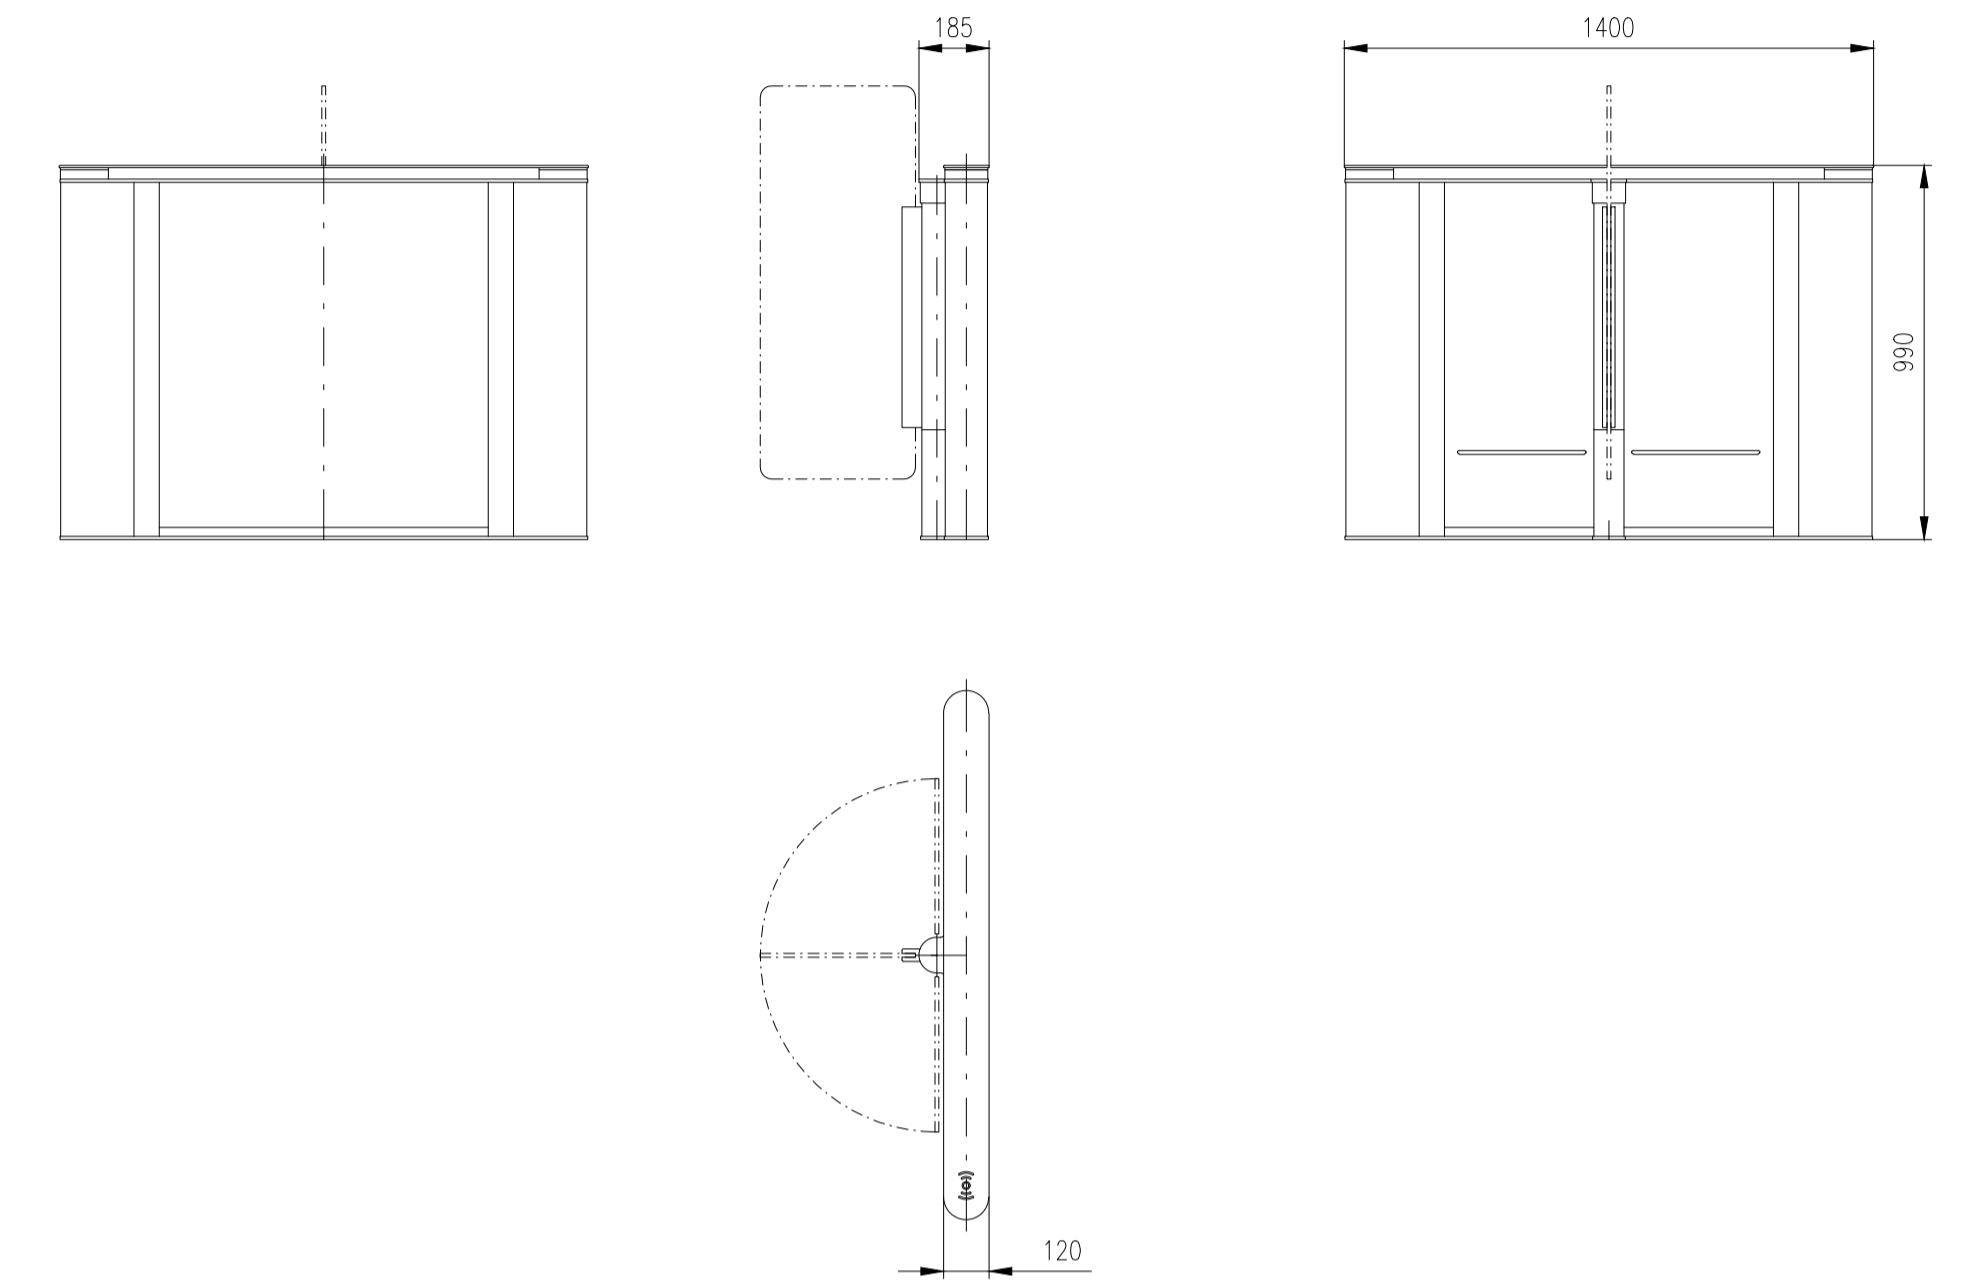

Design of turnstiles: EASYGATE-Elite (Top: Glass/Wing: toughened glass 10mm/side panels: solid stainless steel)

Turnstile: EasyGate-Elite-M-2W (Top-Glass)

Turnstile: EasyGate-Elite-M-1W (Top-Glass)

Turnstile: EasyGate-Elite-S-1W (Top-Glass)