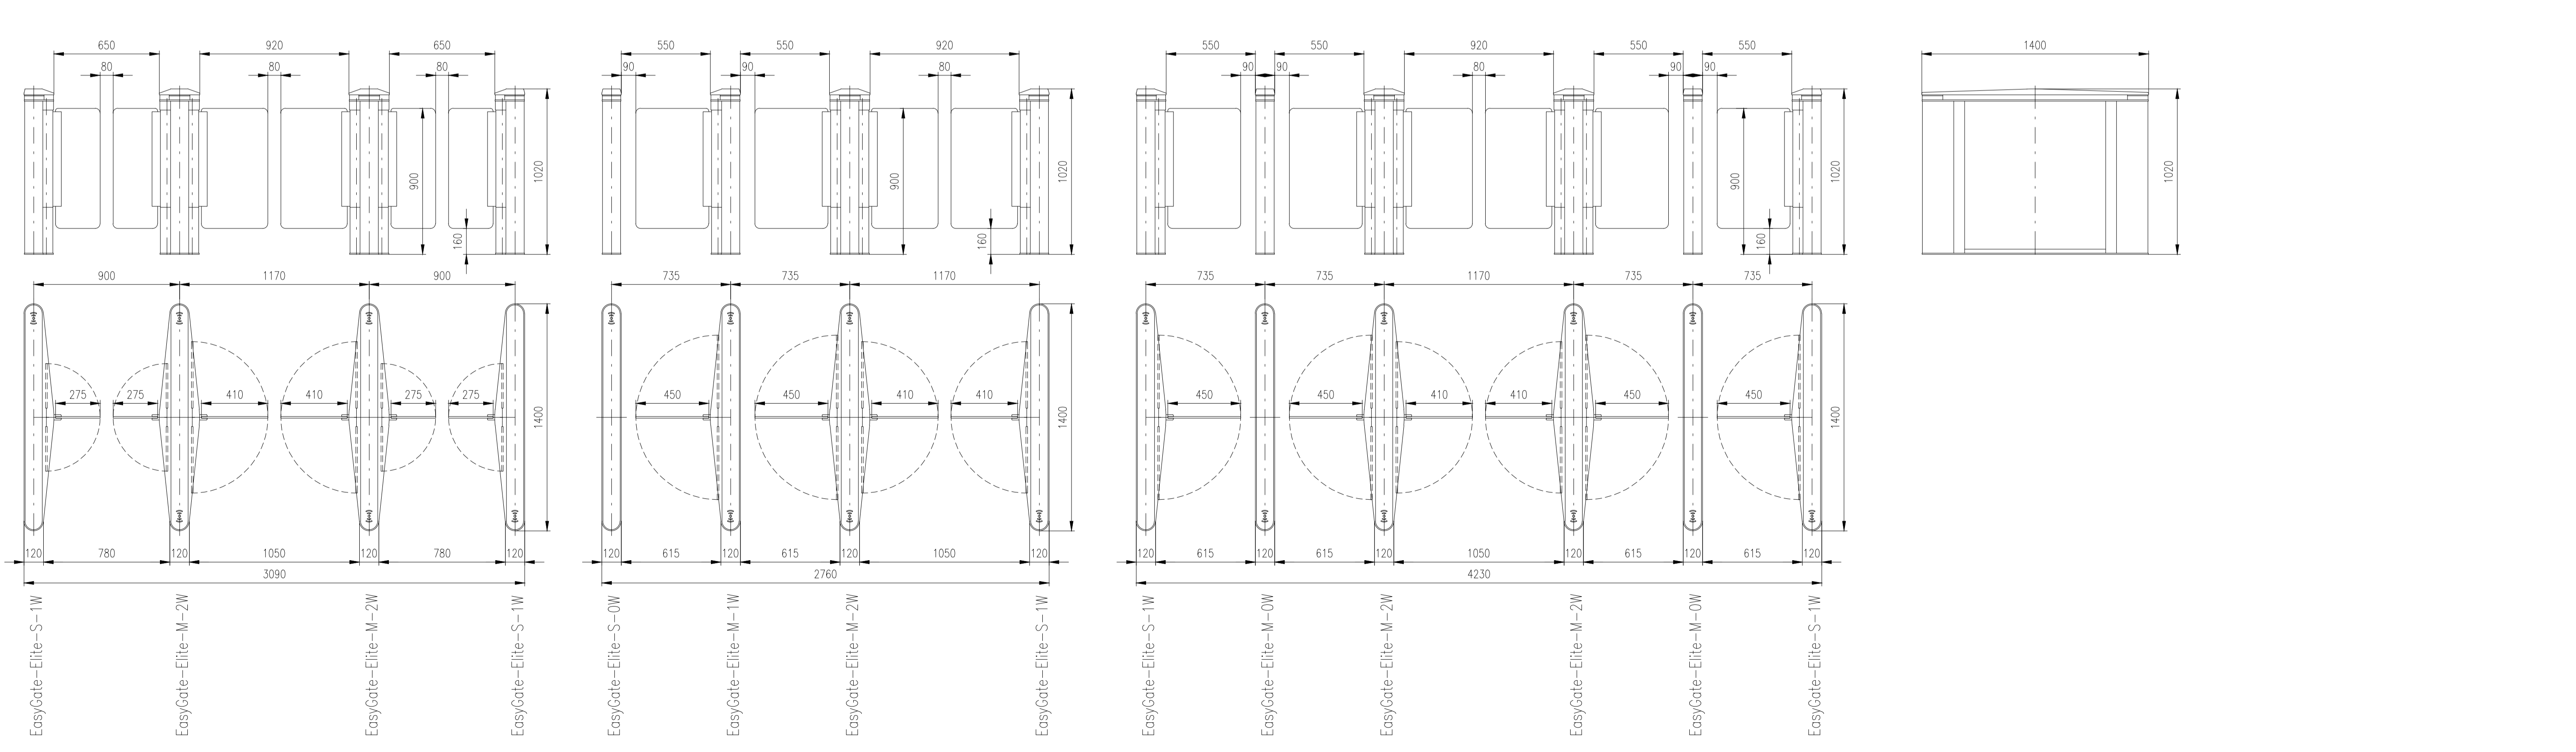

Design of turnstiles: EASYGATE-Elite (Top: Glass / Example of installation)

MEESONS <small>SAFE SECURE ACCESS</small>		
DATE	SCALE	FORMAT
November 2016	1:20	A1

Design of turnstiles: EASYGATE-Elite (Top: Corian / Example of installation)

Design of turnstiles: EASYGATE-Elite (selection heights wings)

Design of turnstiles: EASYGATE-Elite (selection of passage width)

Design of turnstiles: EASYGATE-Elite (Top: Glass/Wing: toughened glass 10mm/infill glass panel 6mm)

Design of turnstiles: EASYGATE-Elite (Top: Glass/Wing: toughened glass 10mm/side panels: solid stainless steel)

Turnstile: EasyGate-Elite-M-2W (Top-Glass)

Turnstile: EasyGate-Elite-M-1W (Top-Glass)

Turnstile: EasyGate-Elite-S-1W (Top-Glass)

Turnstile: EasyGate-Elite-M-0W (Top-Glass)

Turnstile: EasyGate-Elite-S-0W (Top-Glass)

Design of turnstiles: EASYGATE-Elite (Top: Corian/Wing: toughened glass 10mm/infill glass panel 6mm)

Turnstile: EasyGate-Elite-M-2W (Top-Corian)