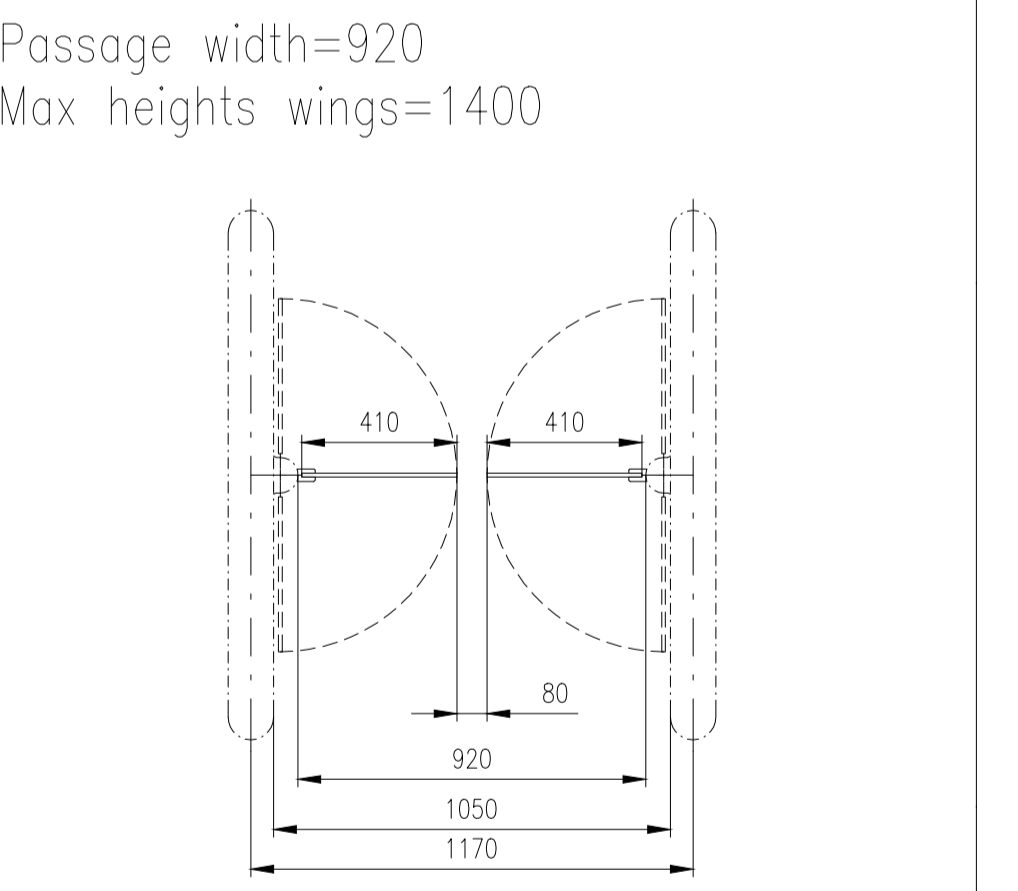

Design of turnstiles: EASYGATE-Elite (selection heights wings)

Design of turnstiles: EASYGATE-Elite (selection of passage width)

Design of turnstiles: EASYGATE-Elite (Top: Glass/Wing: toughened glass 10mm/infill glass panel 6mm)