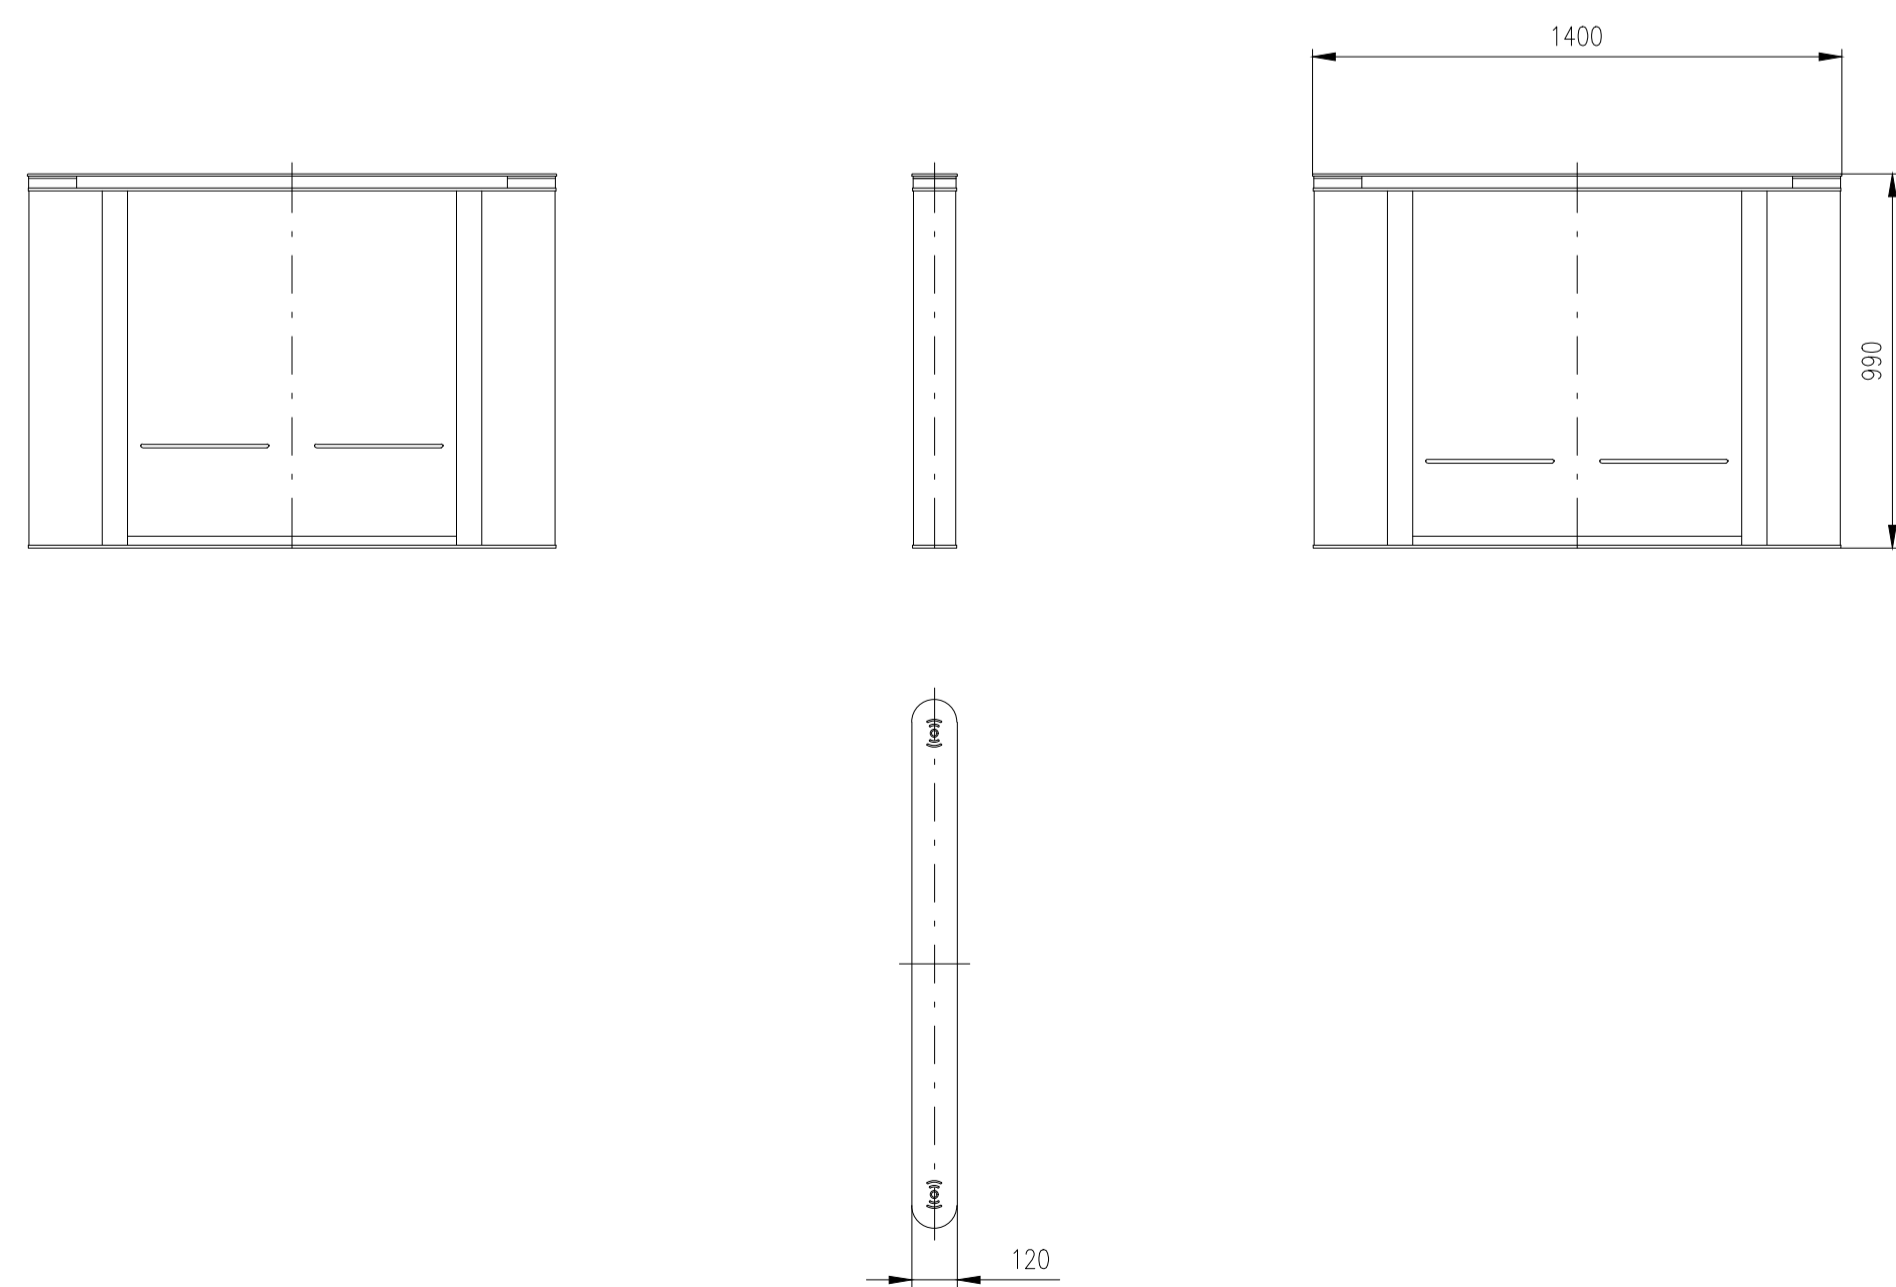

Turnstile: EasyGate-Elite-M-0W (Top-Glass)