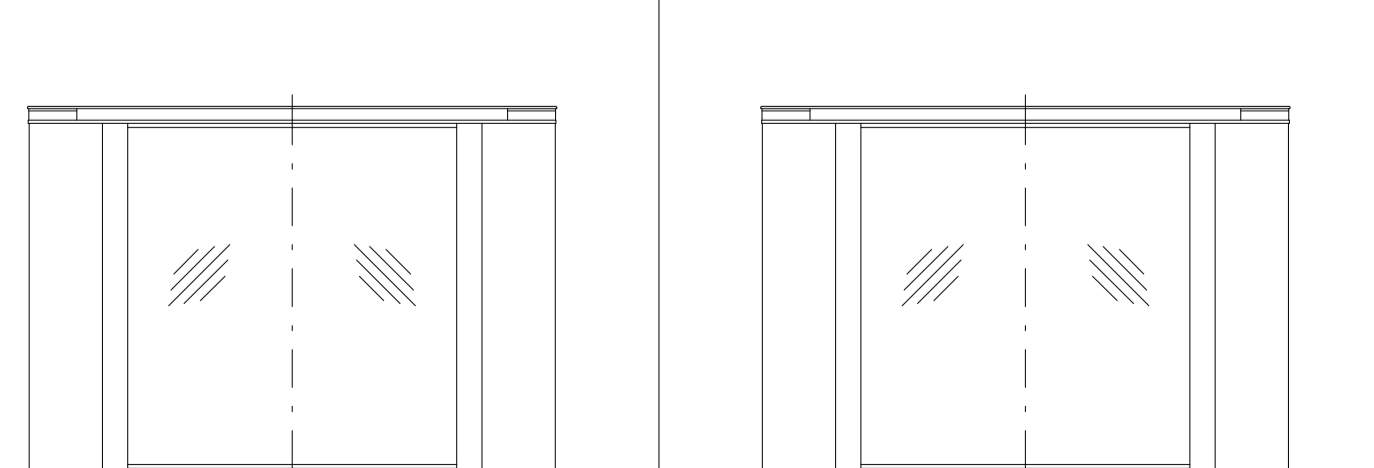

Without bottom sensors

Without bottom sensors

Turnstile: EasyGate-Elite-M-0W (Top-Glass)

Turnstile: EasyGate-Elite-S-0W (Top-Glass)

Without bottom sensors

Without bottom sensors

Without bottom sensors

Without bottom sensors