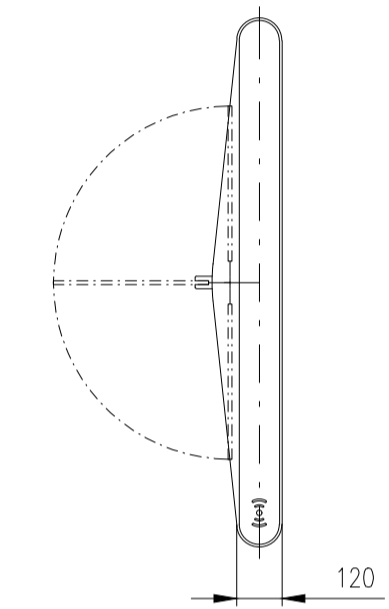

Turnstile: EasyGate-Elite-M-0W (Top-Glass)

Turnstile: EasyGate-Elite-S-0W (Top-Glass)

Design of turnstiles: EASYGATE-Elite (Top: Corian/Wing: toughened glass 10mm/infill glass panel 6mm)

Turnstile: EasyGate-Elite-M-2W (Top-Corian)

Turnstile: EasyGate-Elite-M-1W (Top-Corian)

Turnstile: EasyGate-Elite-S-1W (Top-Corian)

Without bottom senzors

Without bottom senzors

Without bottom senzors

Without bottom senzors

Without bottom senzors

Without bottom senzors

Turnstile: EasyGate-Elite-M-0W (Top-Corian)

Turnstile: EasyGate-Elite-S-0W (Top-Corian)

Without bottom senzors

Without bottom senzors

Without bottom senzors

Without bottom senzors

Design of turnstiles: EASYGATE-Elite (Top: Corian/Wing: toughened glass 10mm/side panels: solid stainless steel)