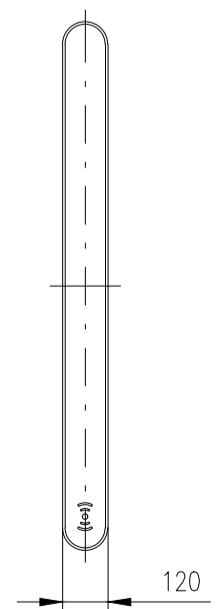

Turnstile: EasyGate-Elite-M-0W (Top-Glass)

Turnstile: EasyGate-Elite-S-0W (Top-Glass)

Design of turnstiles: EASYGATE-Elite (Top: Corian/Wing: toughened glass 10mm/infill glass panel 6mm)

Turnstile: EasyGate-Elite-M-2W (Top-Corian)

Turnstile: EasyGate-Elite-M-1W (Top-Corian)

Turnstile: EasyGate-Elite-S-1W (Top-Corian)

Without bottom senzors

Without bottom senzors

Without bottom senzors

Without bottom senzors

Without bottom senzors

Without bottom senzors

Turnstile: EasyGate-Elite-M-0W (Top-Corian)

Turnstile: EasyGate-Elite-S-0W (Top-Corian)

Without bottom senzors

Without bottom senzors

Without bottom senzors

Without bottom senzors

Design of turnstiles: EASYGATE-Elite (Top: Corian/Wing: toughened glass 10mm/side panels: solid stainless steel)