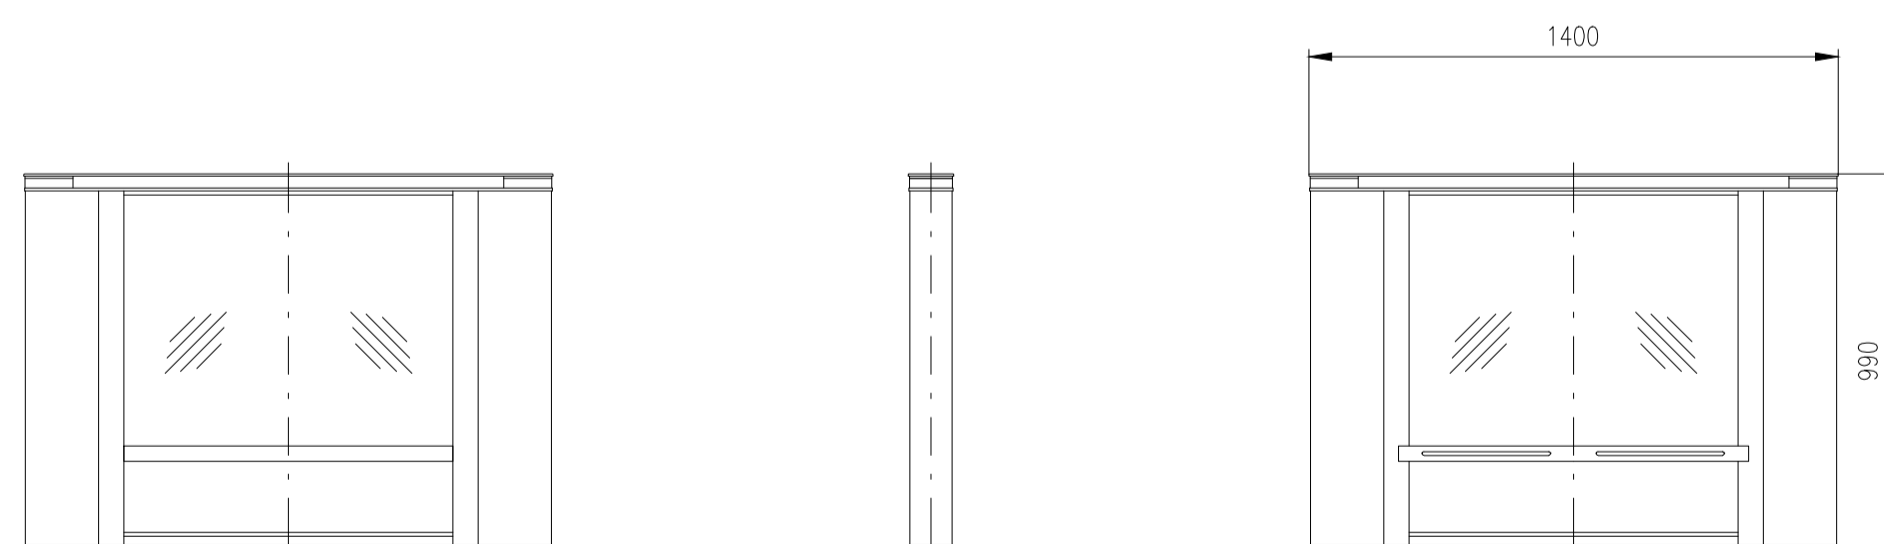

Without bottom sensors

Without bottom sensors

Turnstile: EasyGate-Elite-M-0W (Top-Glass)

Turnstile: EasyGate-Elite-S-0W (Top-Glass)

Without bottom sensors

Without bottom sensors

Without bottom sensors

Without bottom sensors