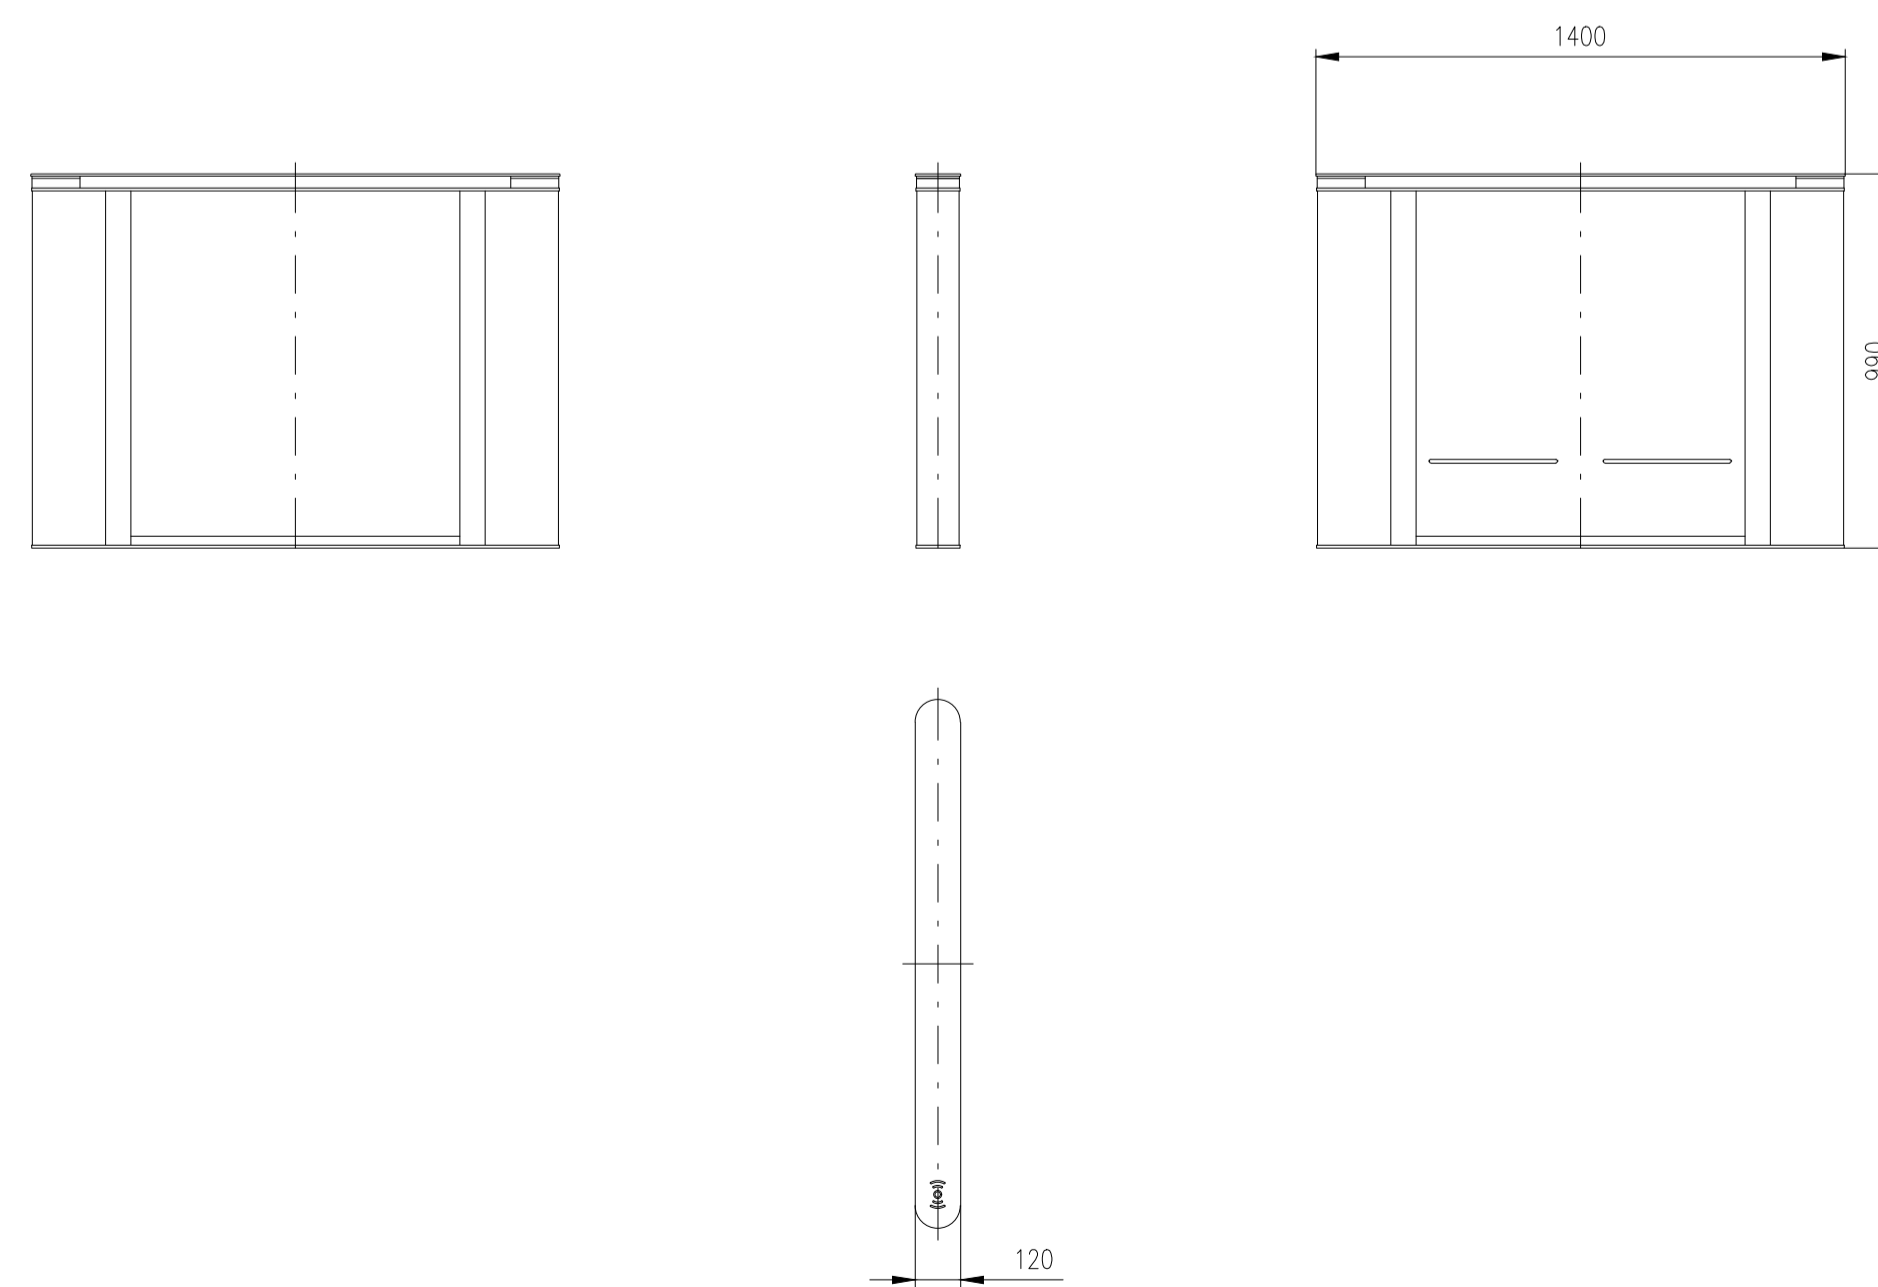

Turnstile: EasyGate-Elite-S-0W (Top-Glass)