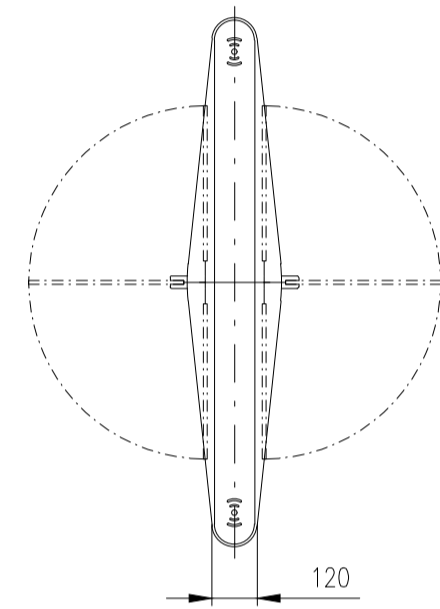

Without bottom senzors