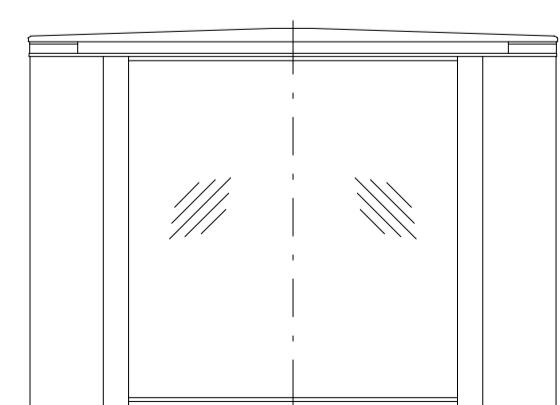

Turnstile: EasyGate-Elite-M-0W (Top-Corian)

Turnstile: EasyGate-Elite-S-0W (Top-Corian)

Without bottom senzors

Without bottom senzors

Without bottom senzors

Without bottom senzors

Design of turnstiles: EASYGATE-Elite (Top: Corian/Wing: toughened glass 10mm/side panels: solid stainless steel)