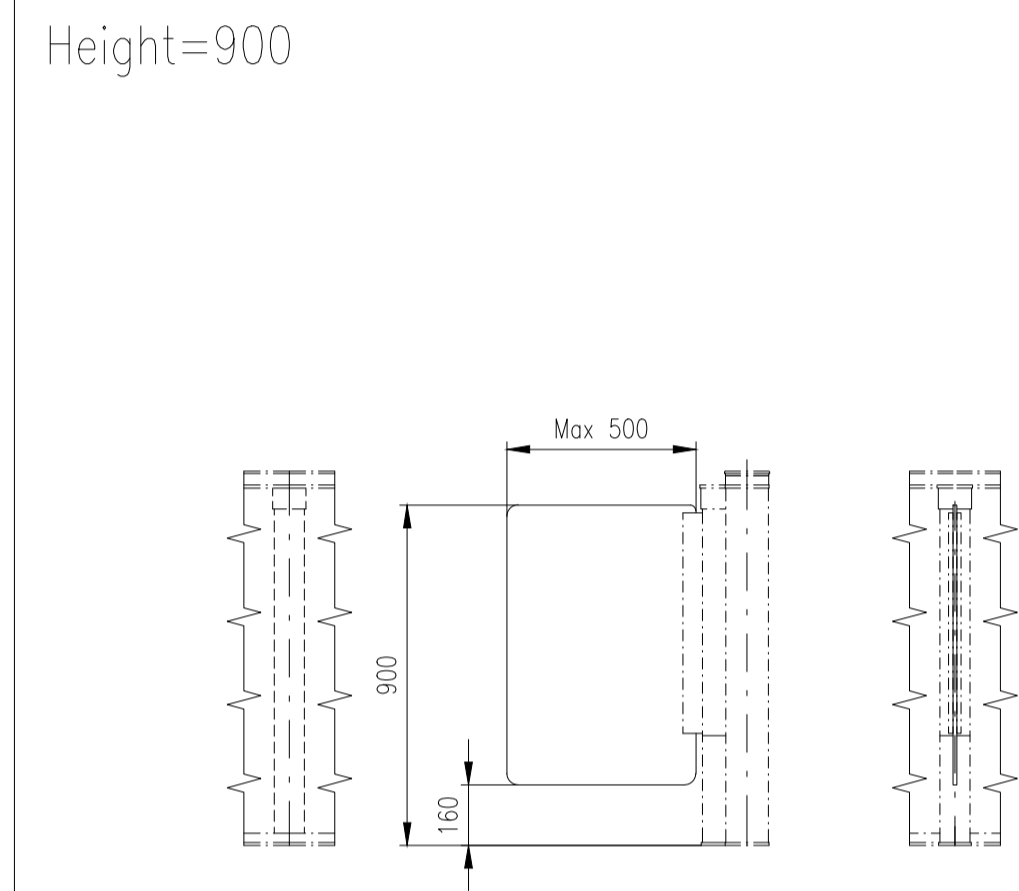

Design of turnstiles: EASYGATE-Elite (selection heights wings)

Design of turnstiles: EASYGATE-Elite (selection of passage width)

Design of turnstiles: EASYGATE-Elite (Top: Glass/Wing: toughened glass 10mm/infill glass panel 6mm)