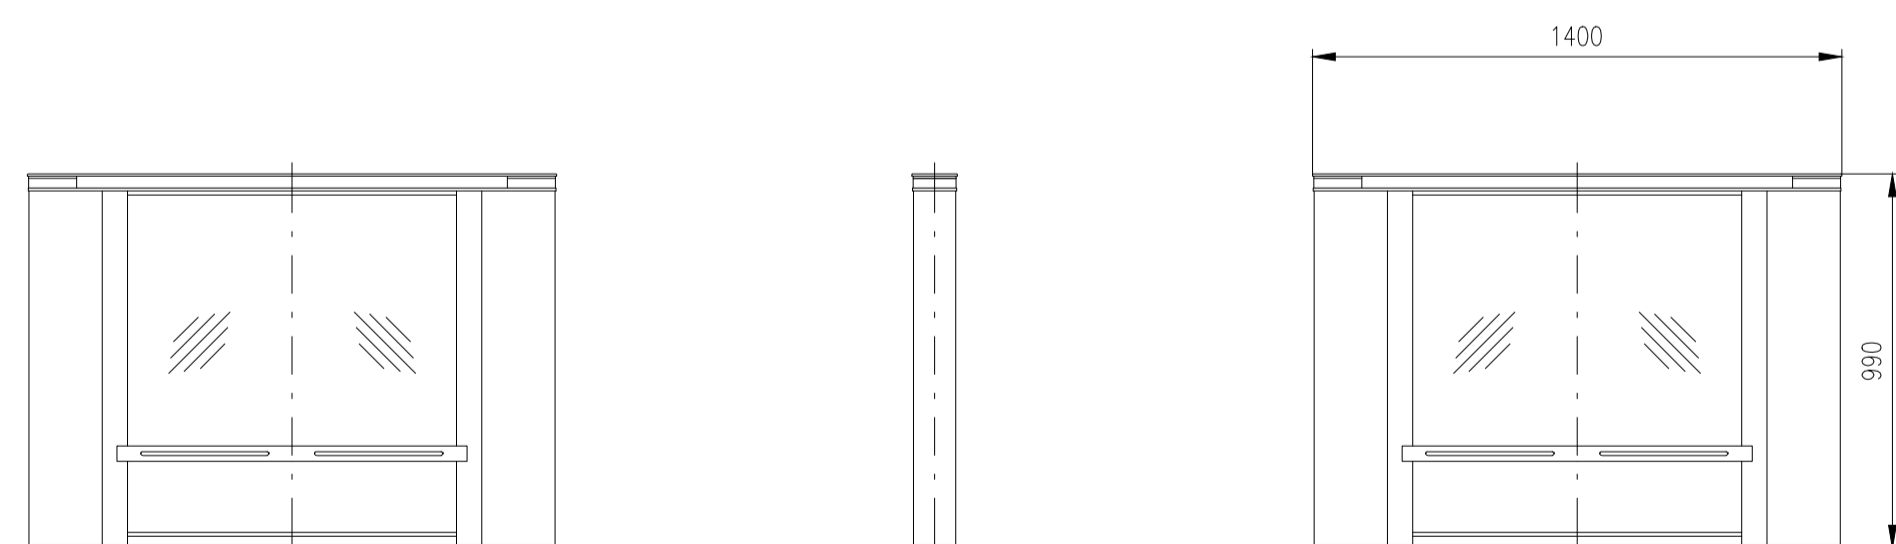

Without bottom sensors

Without bottom sensors

Turnstile: EasyGate-Elite-M-0W (Top-Glass)

Turnstile: EasyGate-Elite-S-0W (Top-Glass)

Without bottom sensors

Without bottom sensors

Without bottom sensors

Without bottom sensors