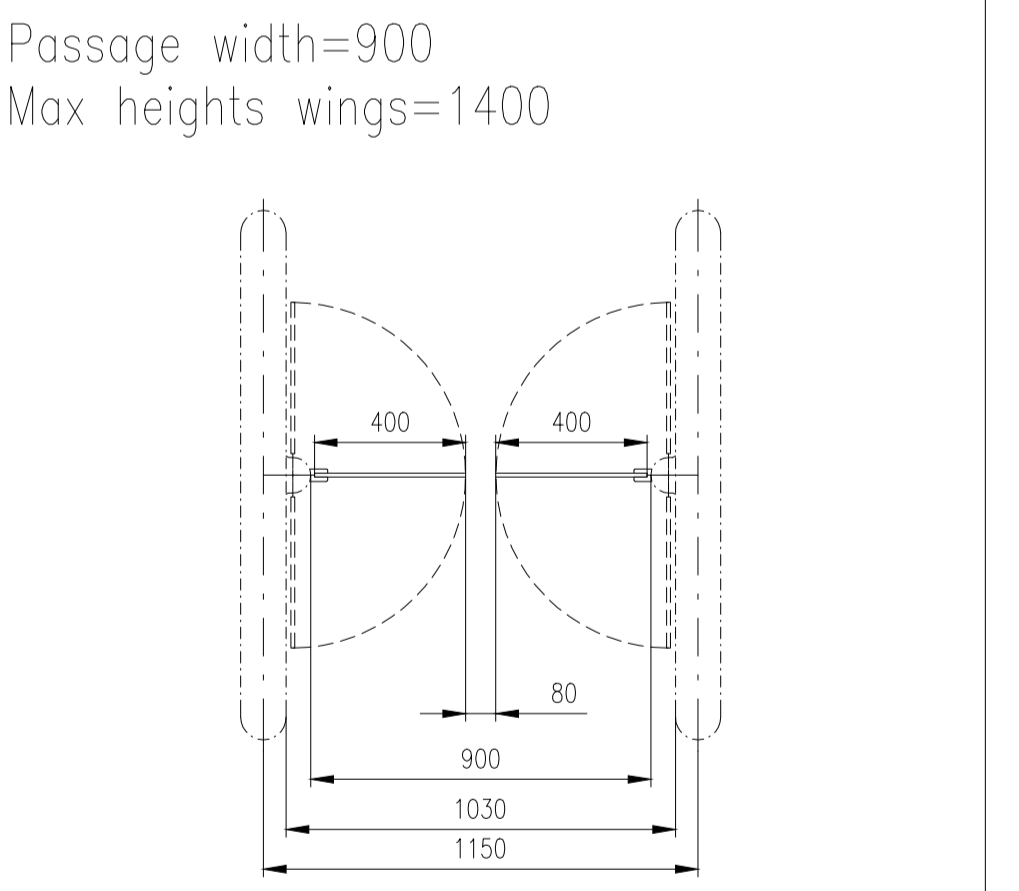

Design of turnstiles: EASYGATE-Elite (selection heights wings)

Design of turnstiles: EASYGATE-Elite (selection of passage width)

Design of turnstiles: EASYGATE-Elite (Top: Glass/Wing: toughened glass 10mm/infill glass panel 6mm)