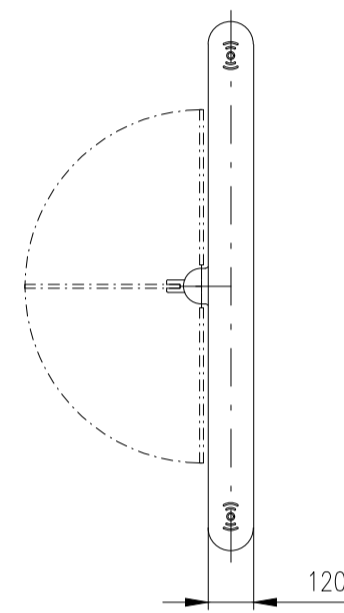

Design of turnstiles: EASYGATE-Elite (selection heights wings)

Design of turnstiles: EASYGATE-Elite (selection of passage width)

Design of turnstiles: EASYGATE-Elite (Top: Glass/Wing: toughened glass 10mm/infill glass panel 6mm)

Turnstile: EasyGate-Elite-M-2W (Top-Glass)

Turnstile: EasyGate-Elite-M-1W (Top-Glass)

Turnstile: EasyGate-Elite-S-1W (Top-Glass)

Without bottom sensors

Without bottom sensors

Without bottom sensors

Without bottom sensors

Without bottom sensors

Without bottom sensors

Turnstile: EasyGate-Elite-M-0W (Top-Glass)

Turnstile: EasyGate-Elite-S-0W (Top-Glass)

Without bottom sensors

Without bottom sensors

Without bottom sensors

Without bottom sensors