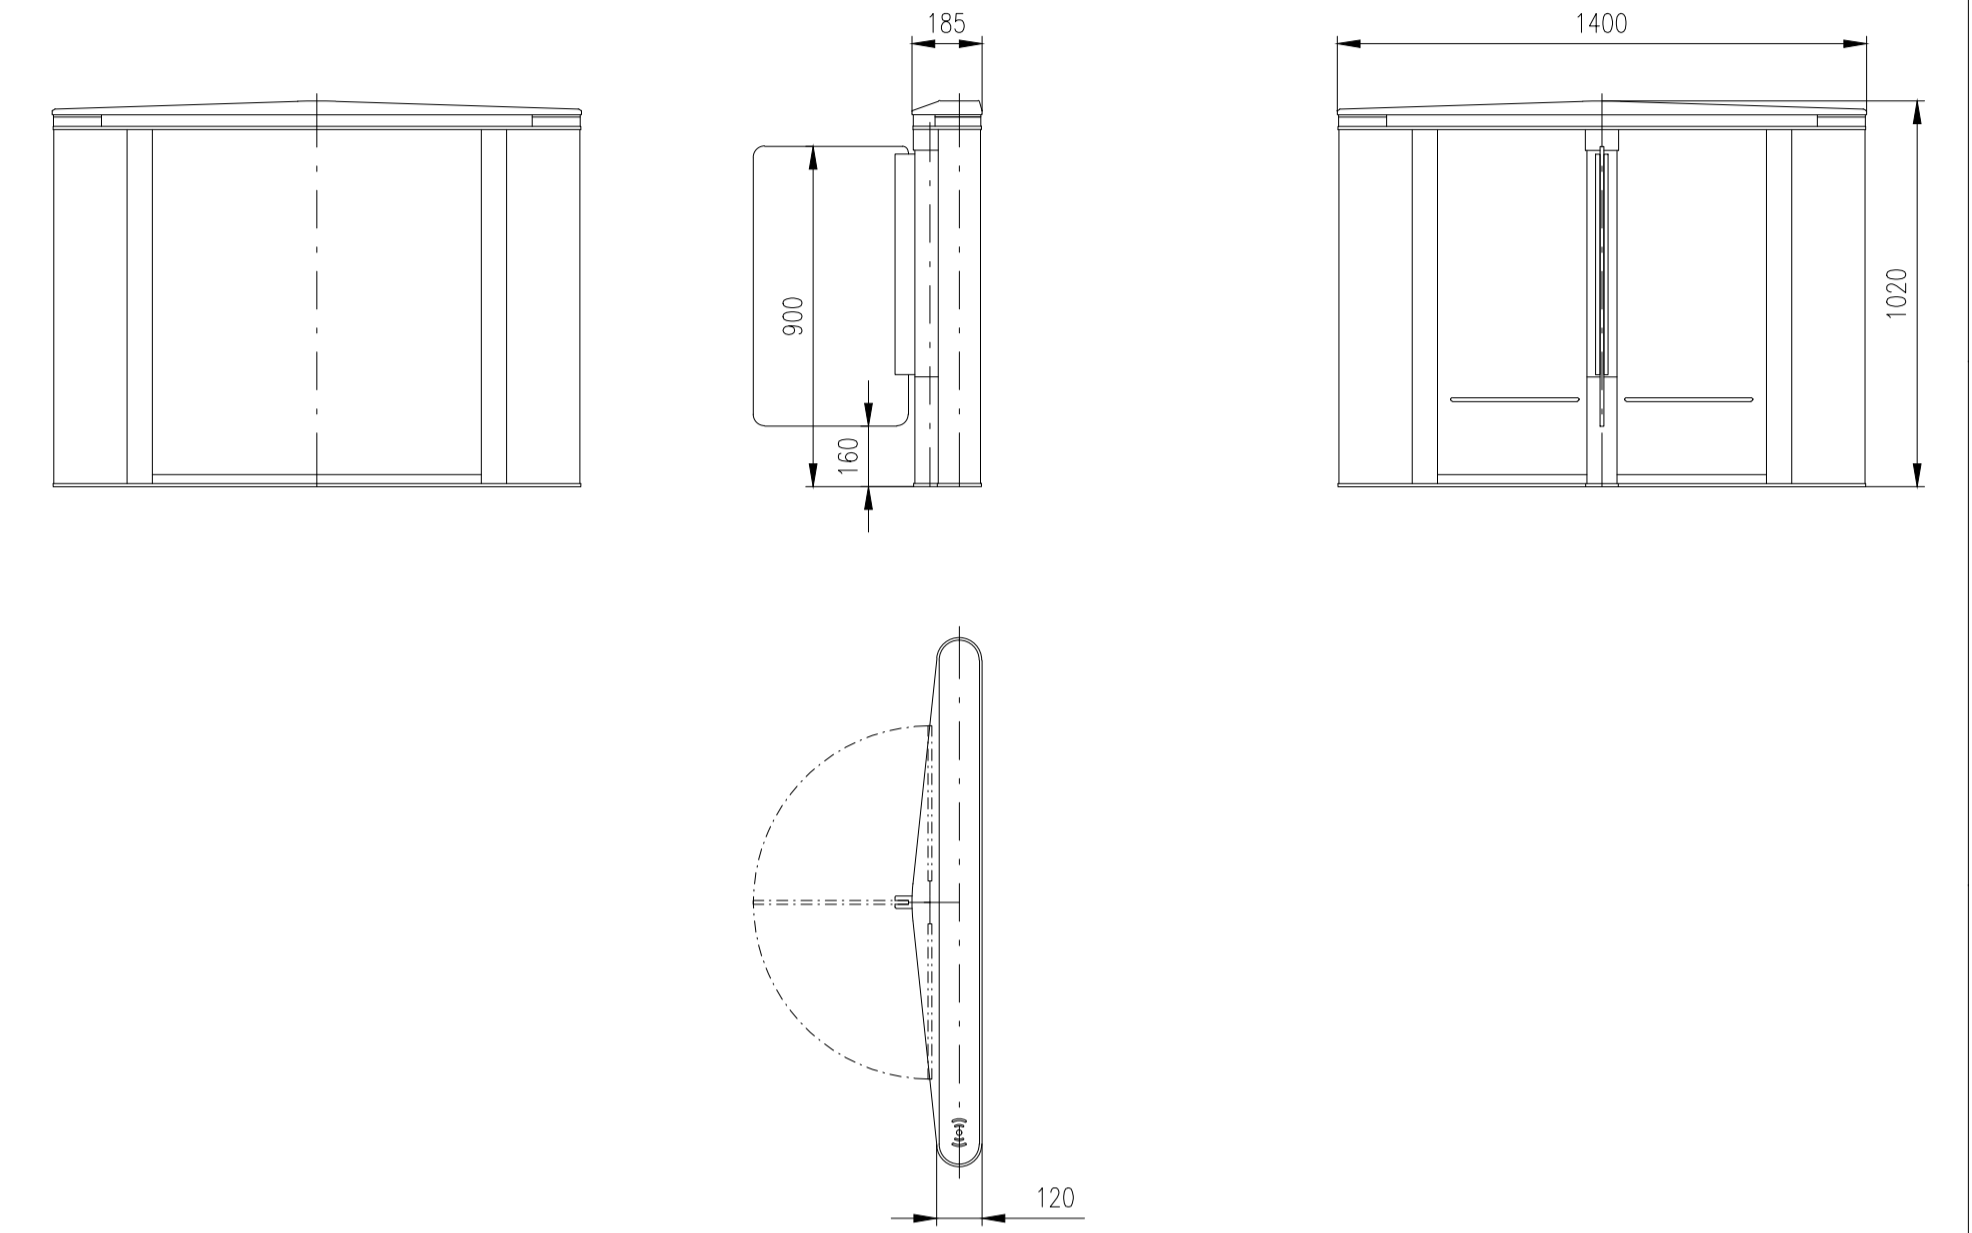

Turnstile: EasyGate-Elite-S-1W (Top-Corian)