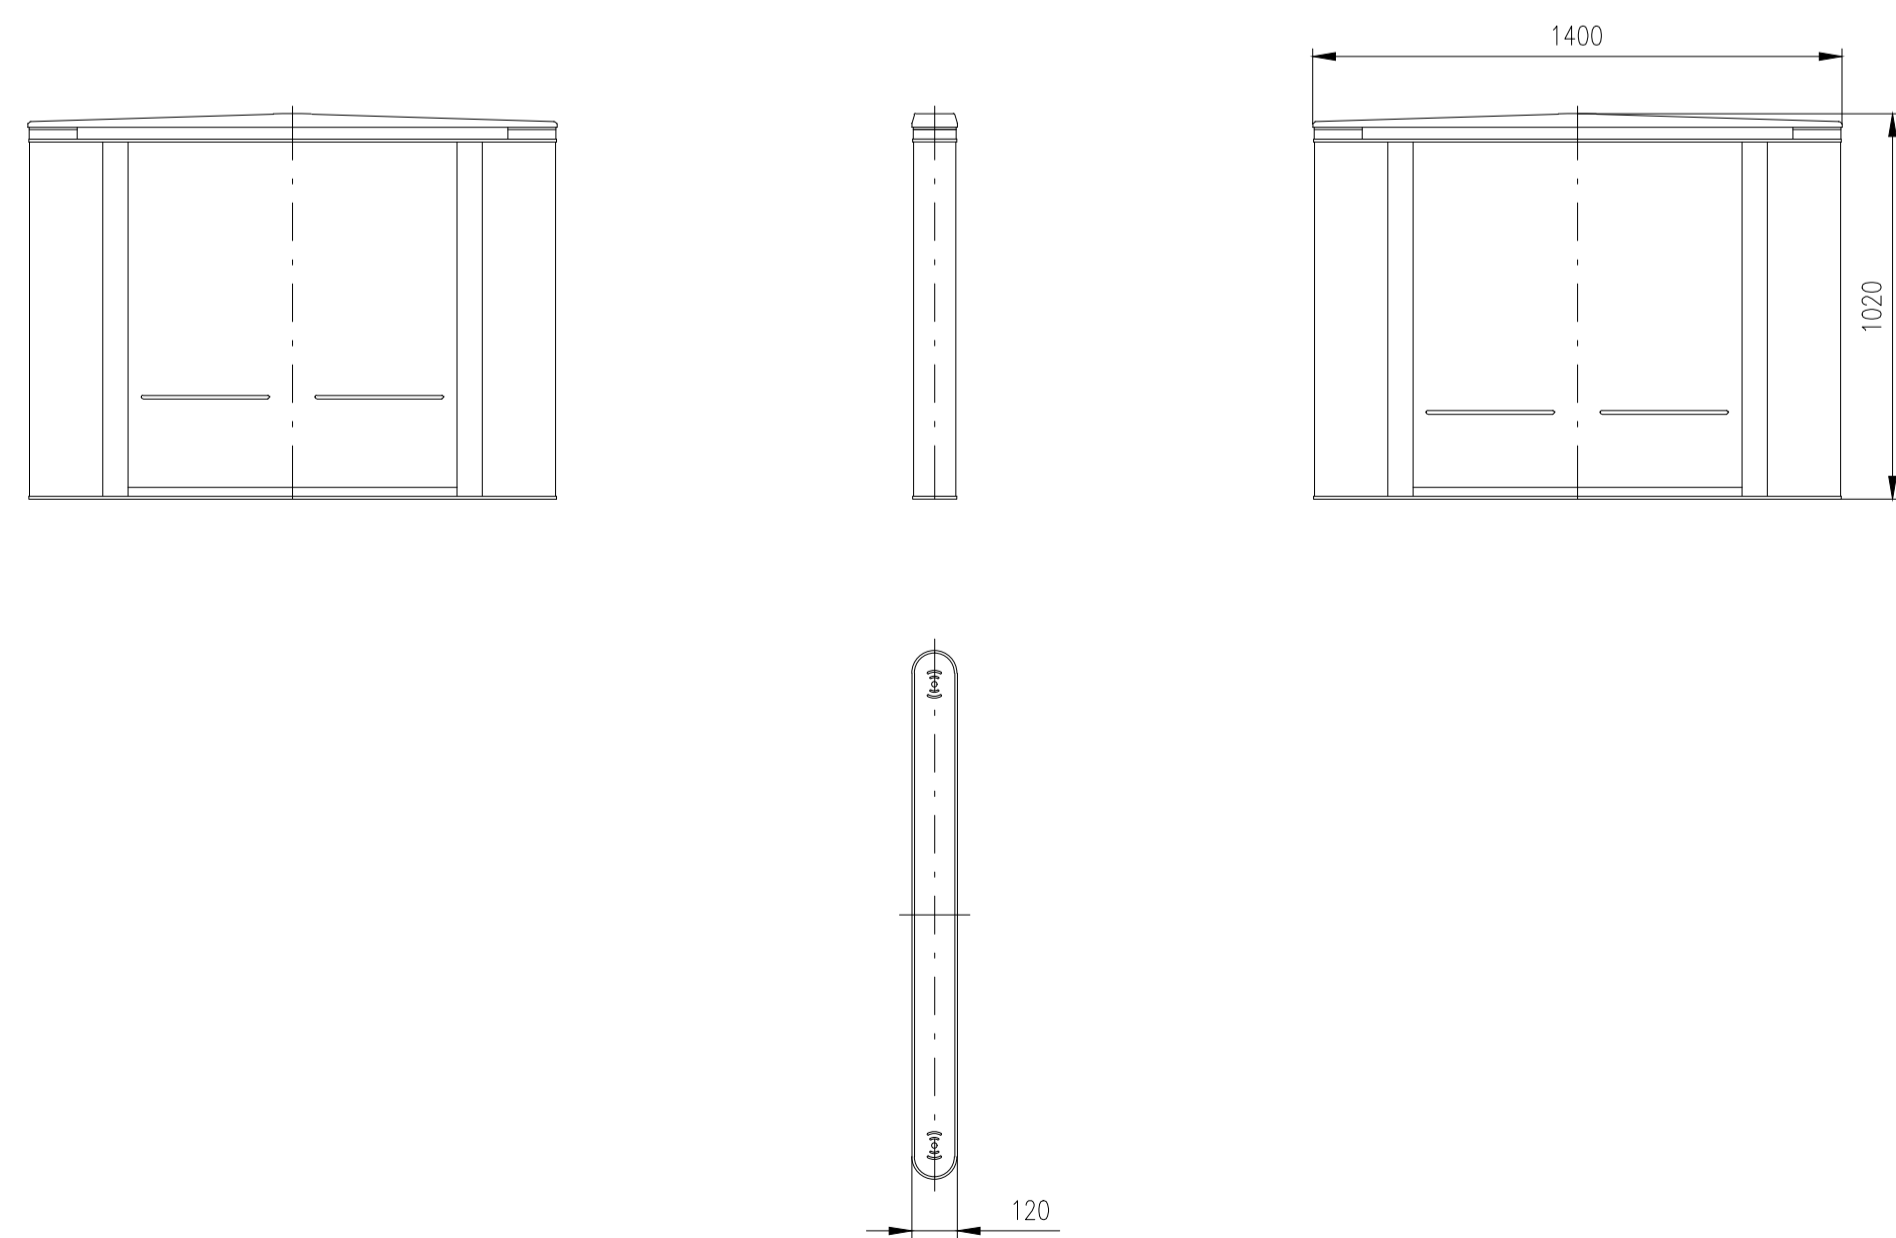

Turnstile: EasyGate-Elite-M-2W (Top-Corian)

Turnstile: EasyGate-Elite-M-1W (Top-Corian)

Turnstile: EasyGate-Elite-S-1W (Top-Corian)

Turnstile: EasyGate-Elite-M-0W (Top-Corian)

Turnstile: EasyGate-Elite-S-0W (Top-Corian)