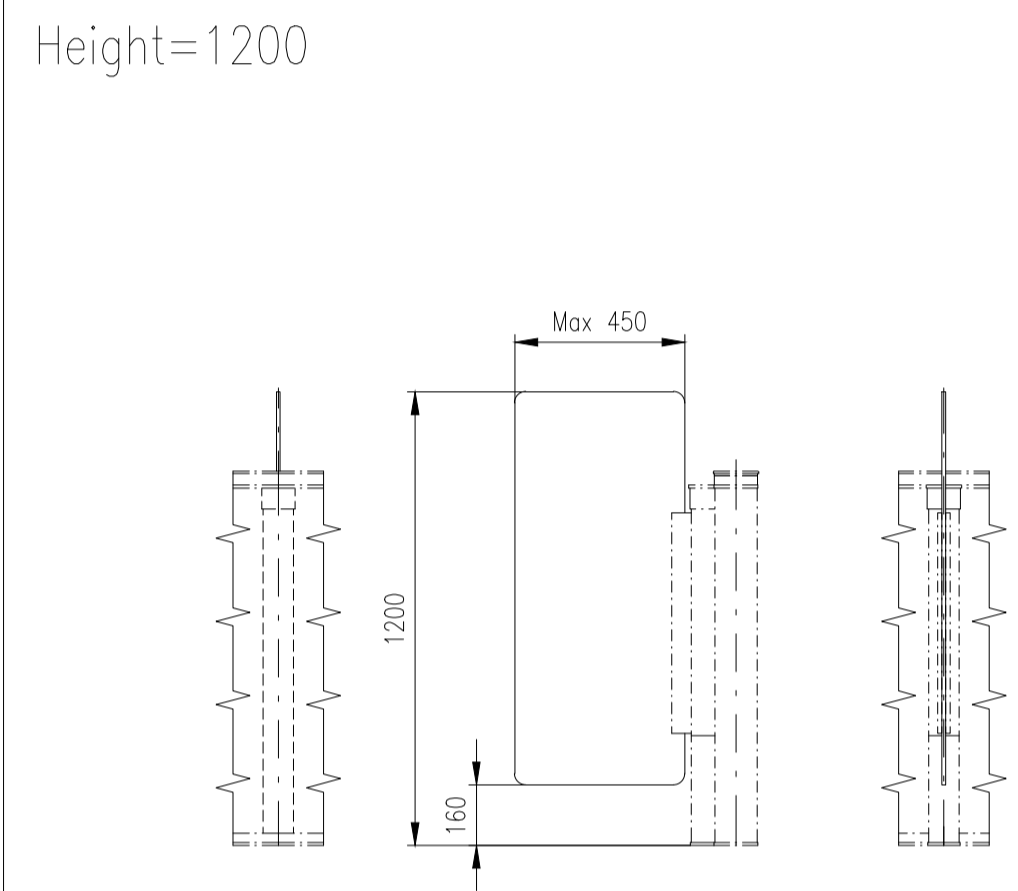

Design of turnstiles: EASYGATE-Elite (selection heights wings)

Design of turnstiles: EASYGATE-Elite (selection of passage width)

Design of turnstiles: EASYGATE-Elite (Top: Glass/Wing: toughened glass 10mm/infill glass panel 6mm)