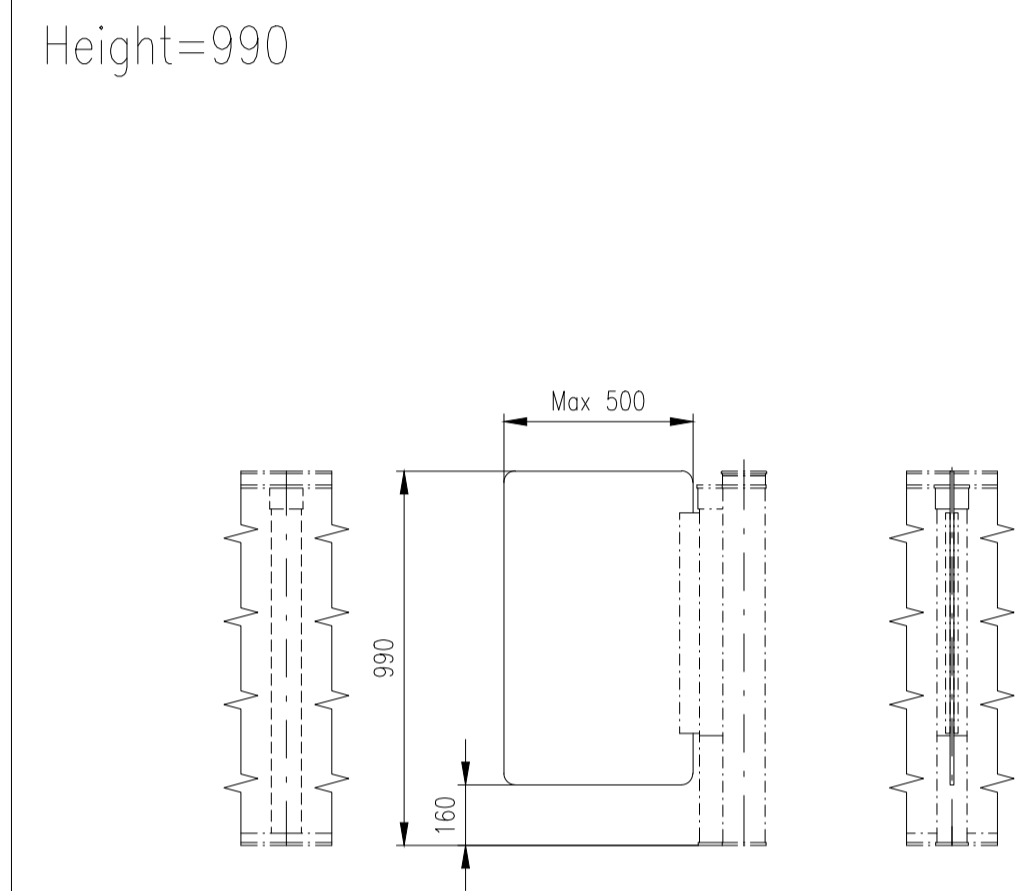

Design of turnstiles: EASYGATE-Elite (selection heights wings)

Design of turnstiles: EASYGATE-Elite (selection of passage width)

Design of turnstiles: EASYGATE-Elite (Top: Glass/Wing: toughened glass 10mm/infill glass panel 6mm)