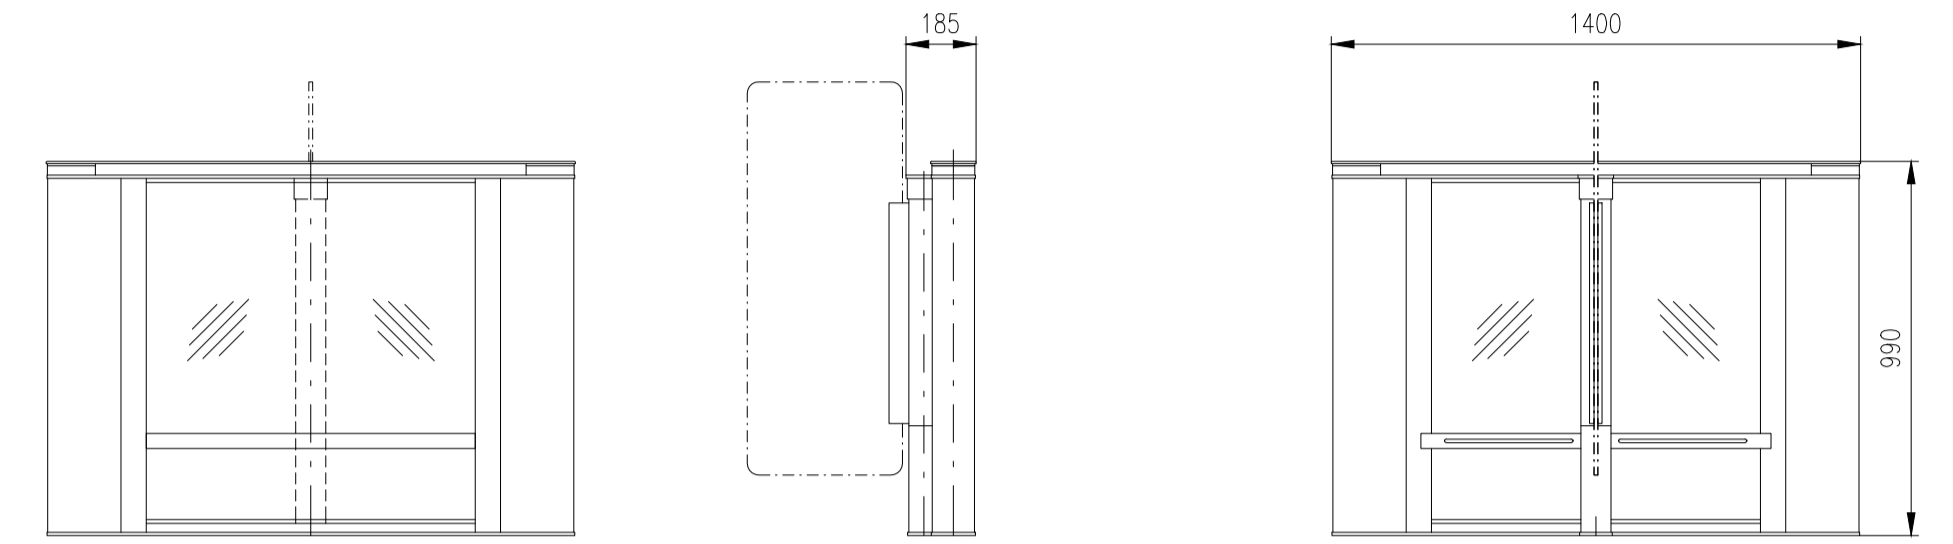

Design of turnstiles: EASYGATE-Elite (Top: Glass/Wing: toughened glass 10mm/infill glass panel 6mm)

Turnstile: EasyGate-Elite-M-2W (Top-Glass)

Turnstile: EasyGate-Elite-M-1W (Top-Glass)

Turnstile: EasyGate-Elite-S-1W (Top-Glass)