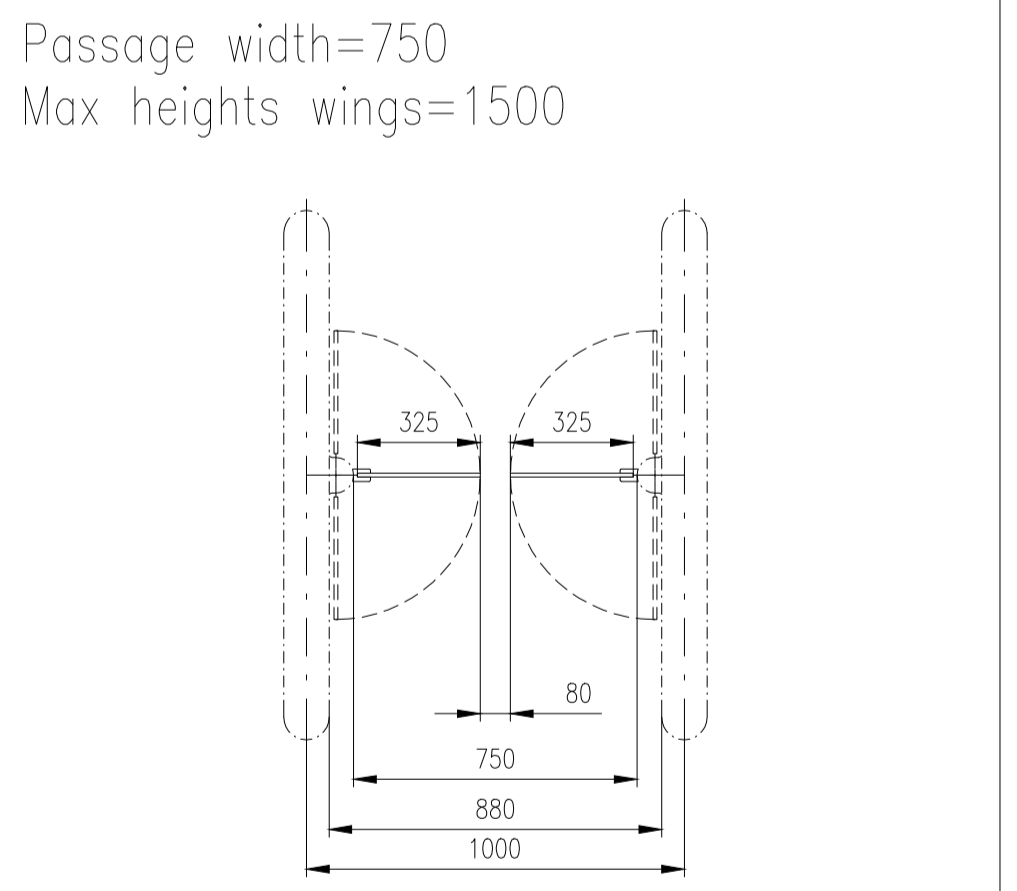

Design of turnstiles: EASYGATE-Elite (selection heights wings)

Design of turnstiles: EASYGATE-Elite (selection of passage width)

Design of turnstiles: EASYGATE-Elite (Top: Glass/Wing: toughened glass 10mm/infill glass panel 6mm)