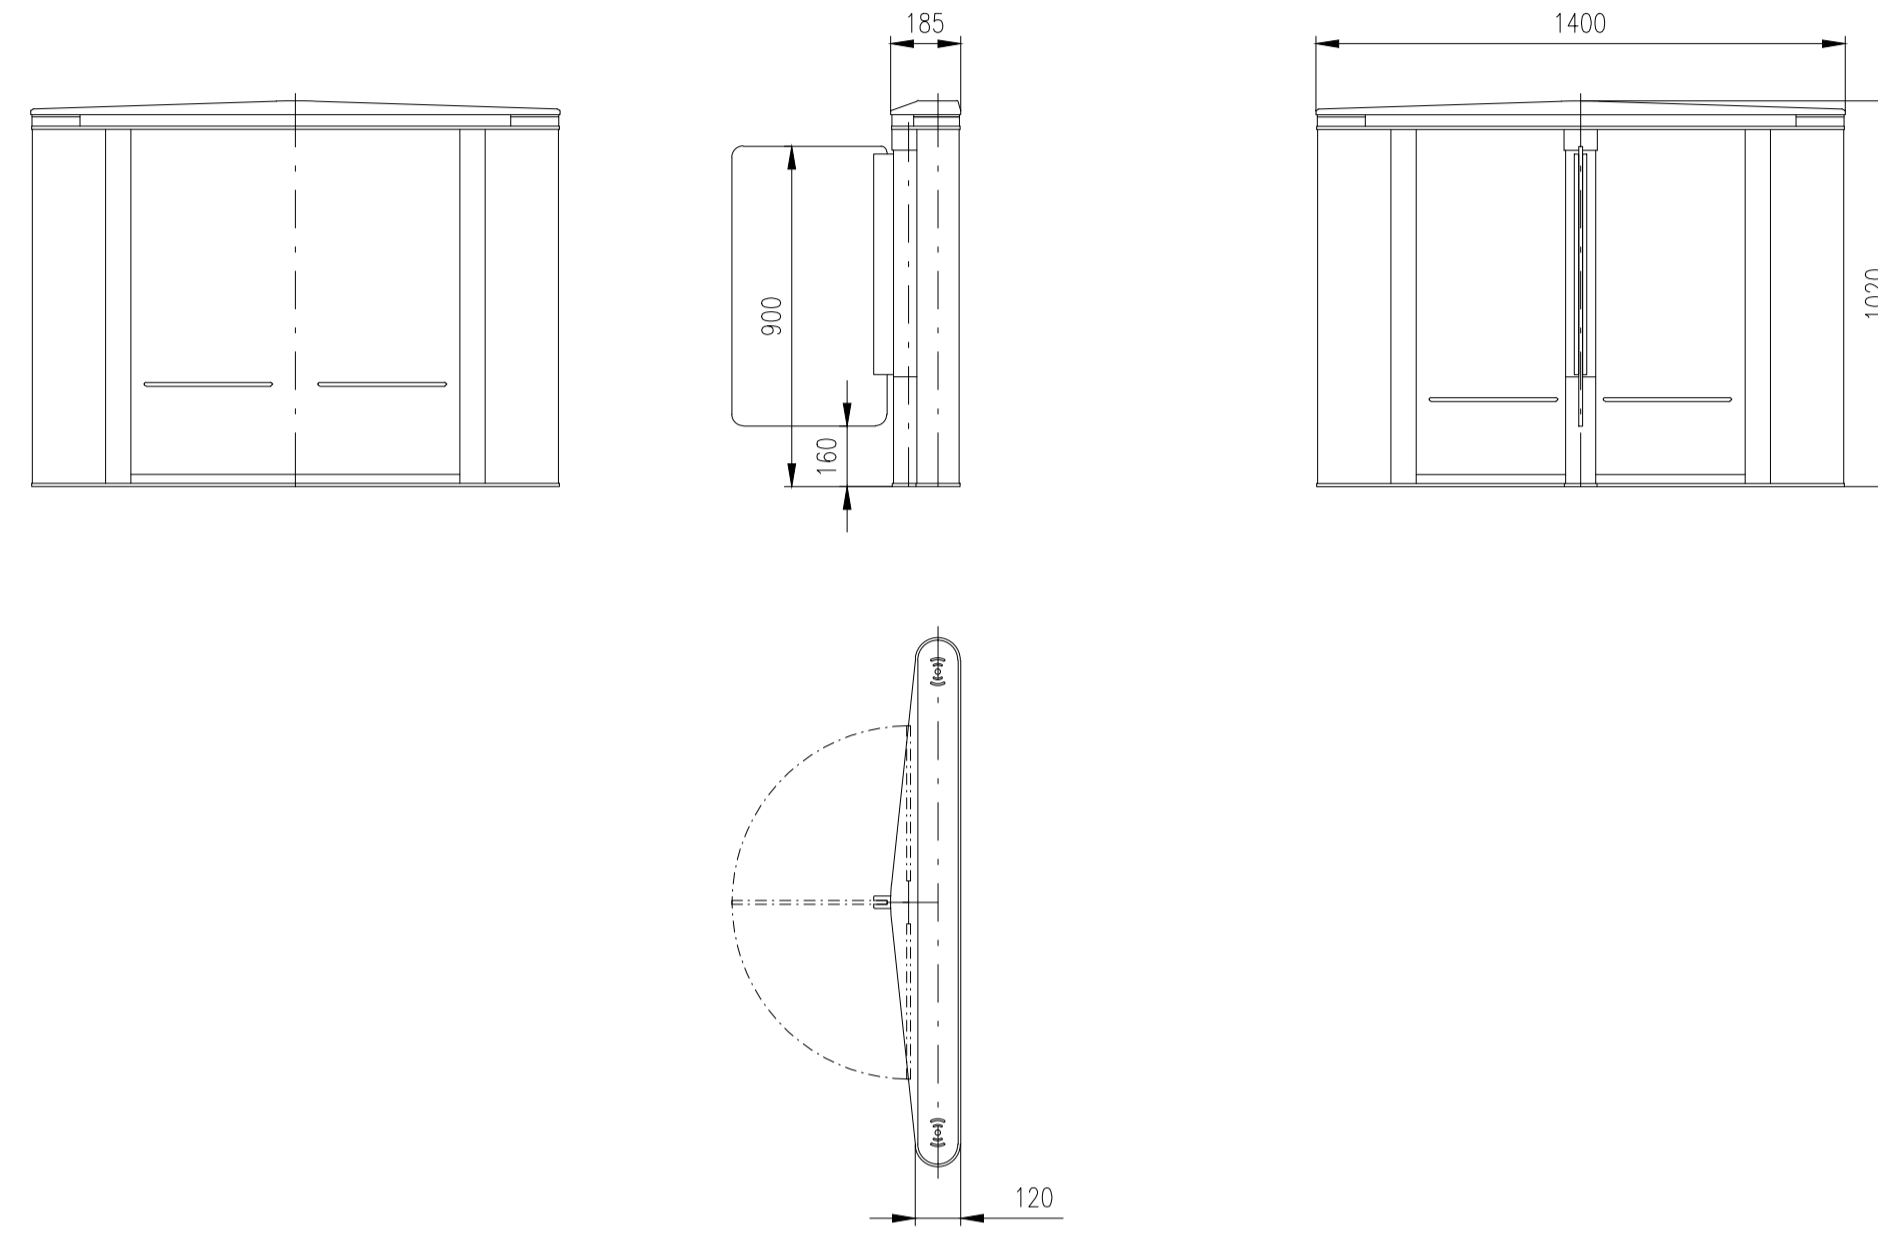

Turnstile: EasyGate-Elite-M-1W (Top-Corian)