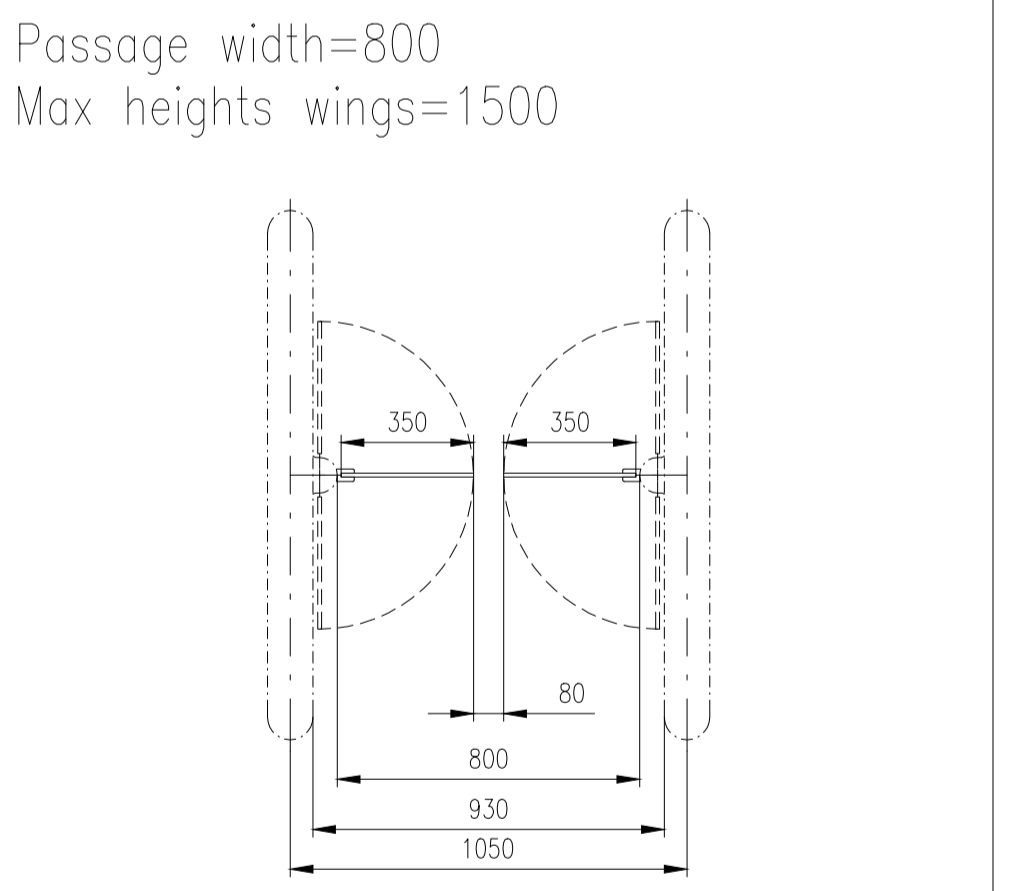

Design of turnstiles: EASYGATE-Elite (selection heights wings)

Design of turnstiles: EASYGATE-Elite (selection of passage width)

Design of turnstiles: EASYGATE-Elite (Top: Glass/Wing: toughened glass 10mm/infill glass panel 6mm)