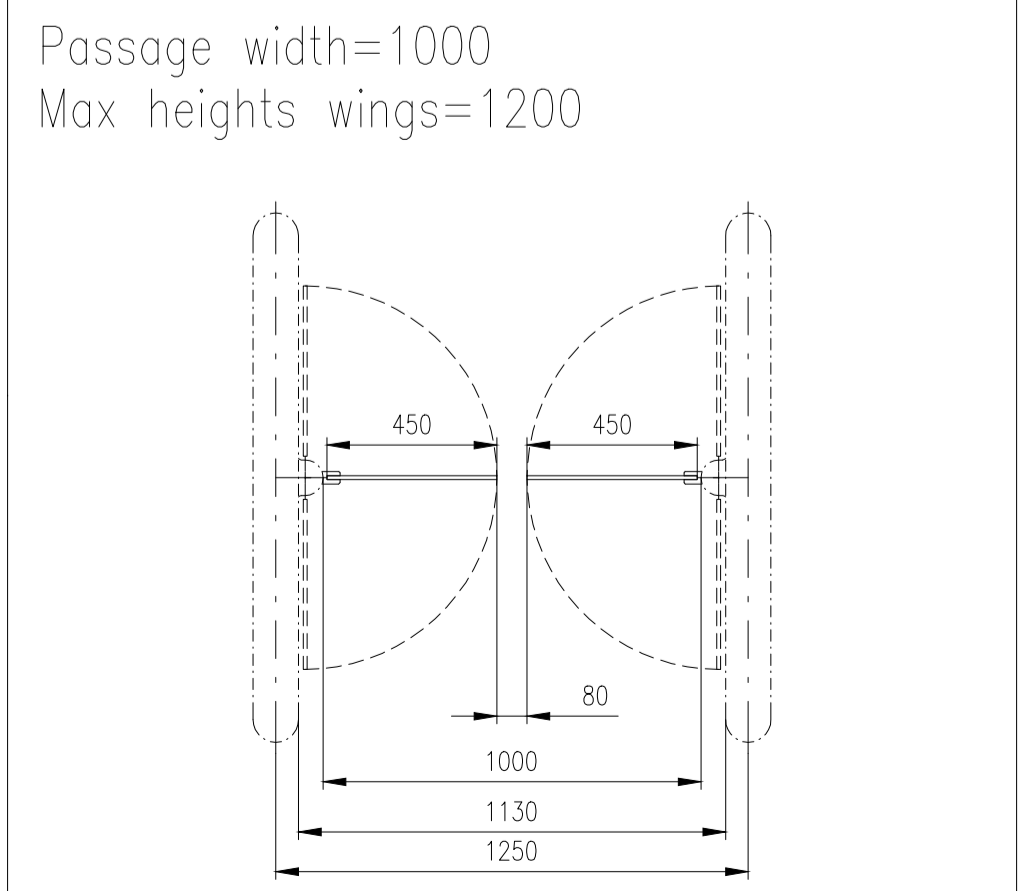

Design of turnstiles: EASYGATE-Elite (selection heights wings)

Design of turnstiles: EASYGATE-Elite (selection of passage width)

Design of turnstiles: EASYGATE-Elite (Top: Glass/Wing: toughened glass 10mm/infill glass panel 6mm)