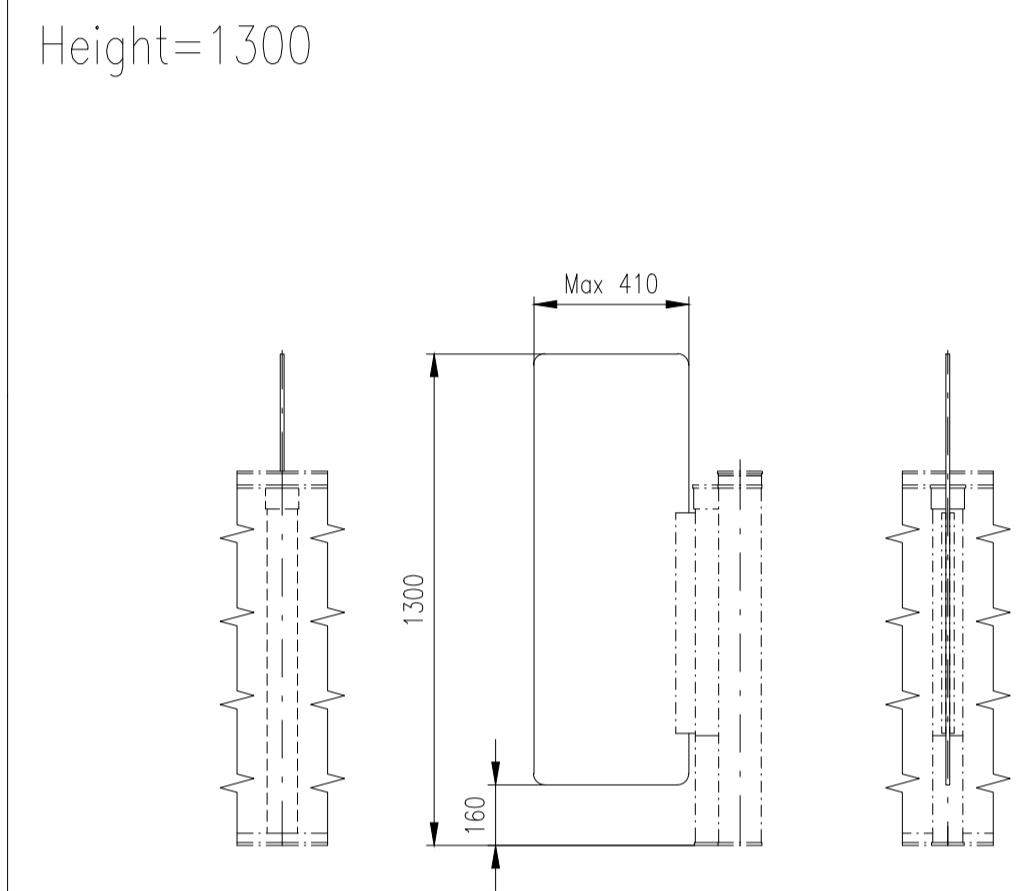

Design of turnstiles: EASYGATE-Elite (selection heights wings)

Design of turnstiles: EASYGATE-Elite (selection of passage width)

Design of turnstiles: EASYGATE-Elite (Top: Glass/Wing: toughened glass 10mm/infill glass panel 6mm)