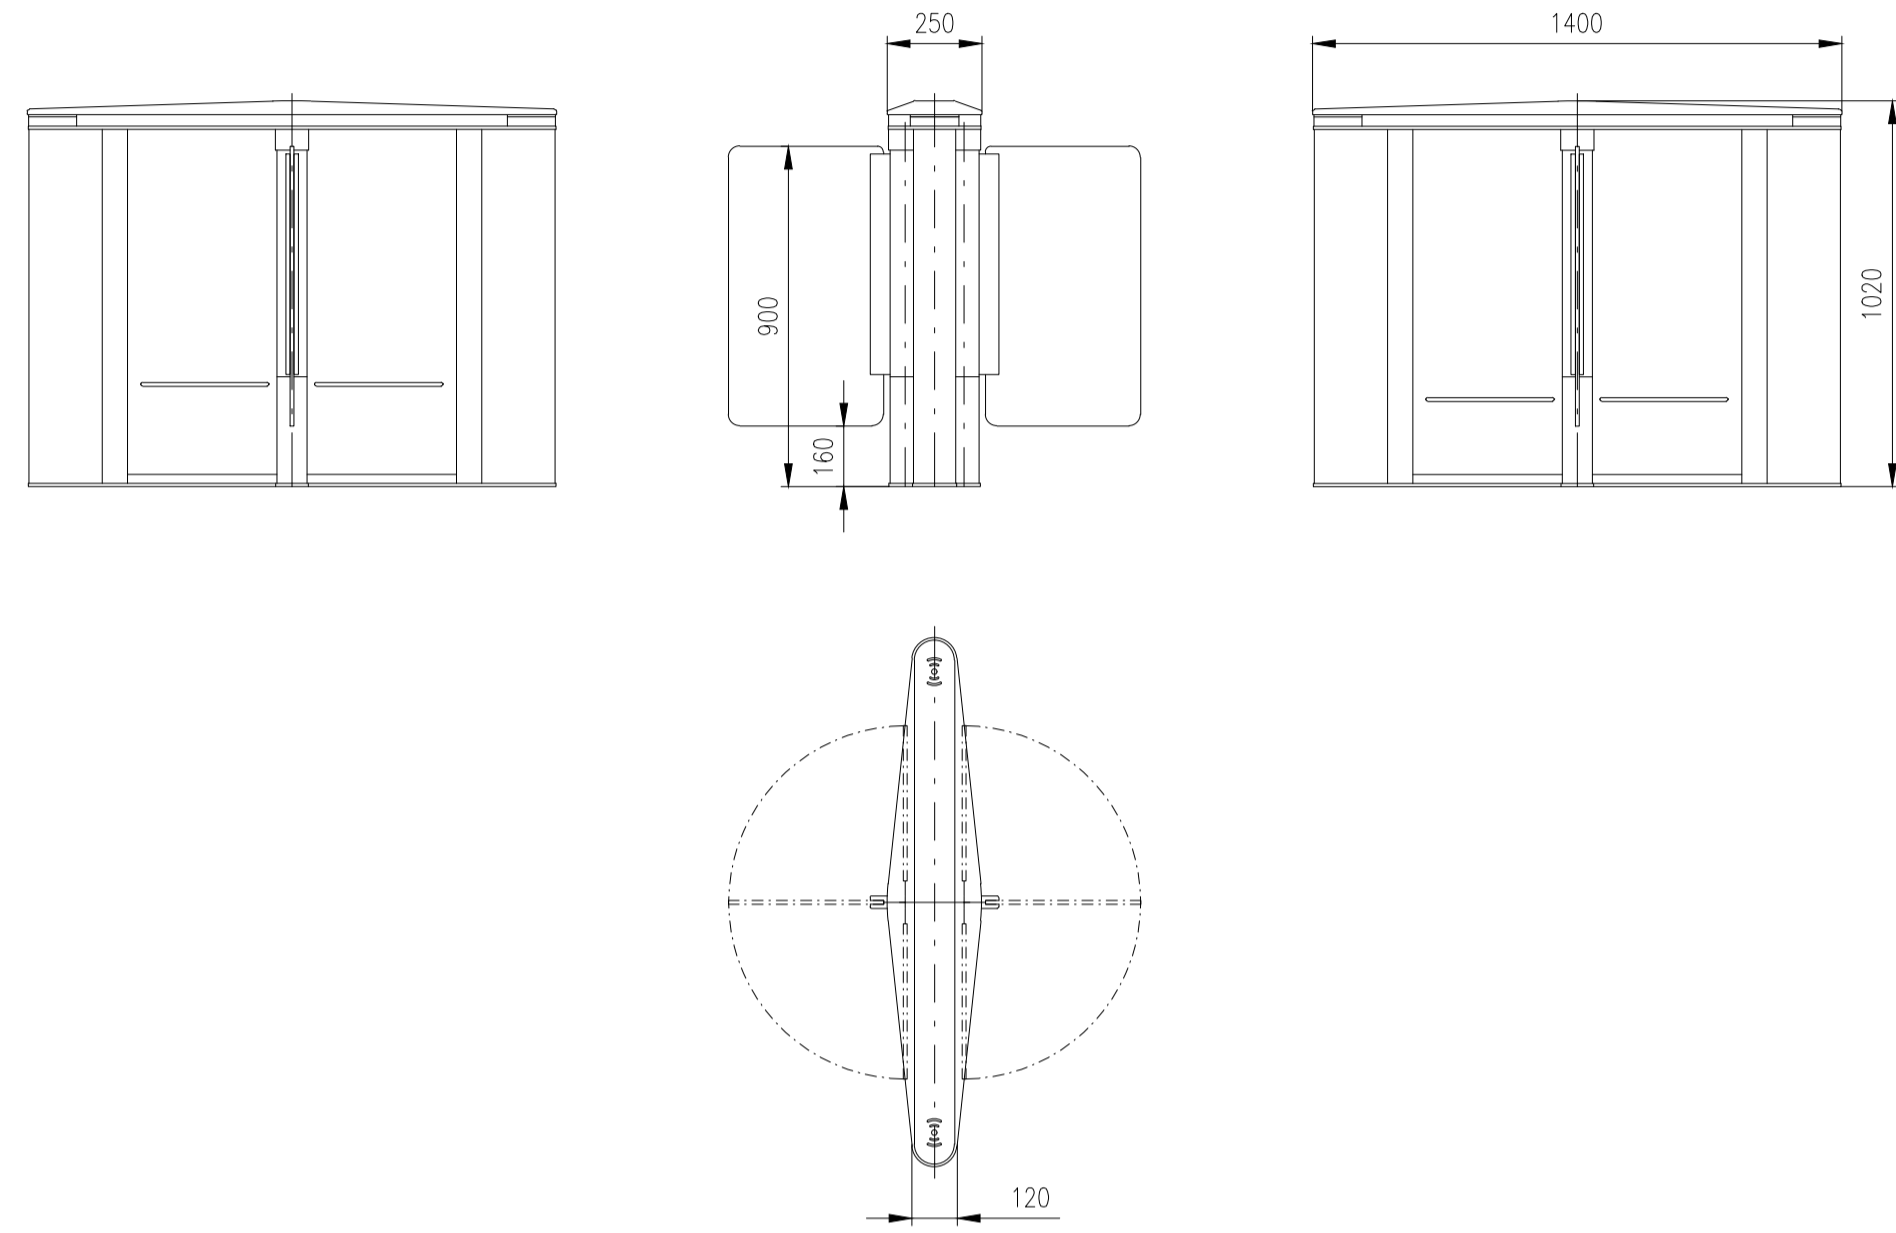

Design of turnstiles: EASYGATE-Elite (Top: Corian/Wing: toughened glass 10mm/side panels: solid stainless steel)

Turnstile: EasyGate-Elite-M-2W (Top-Corian)