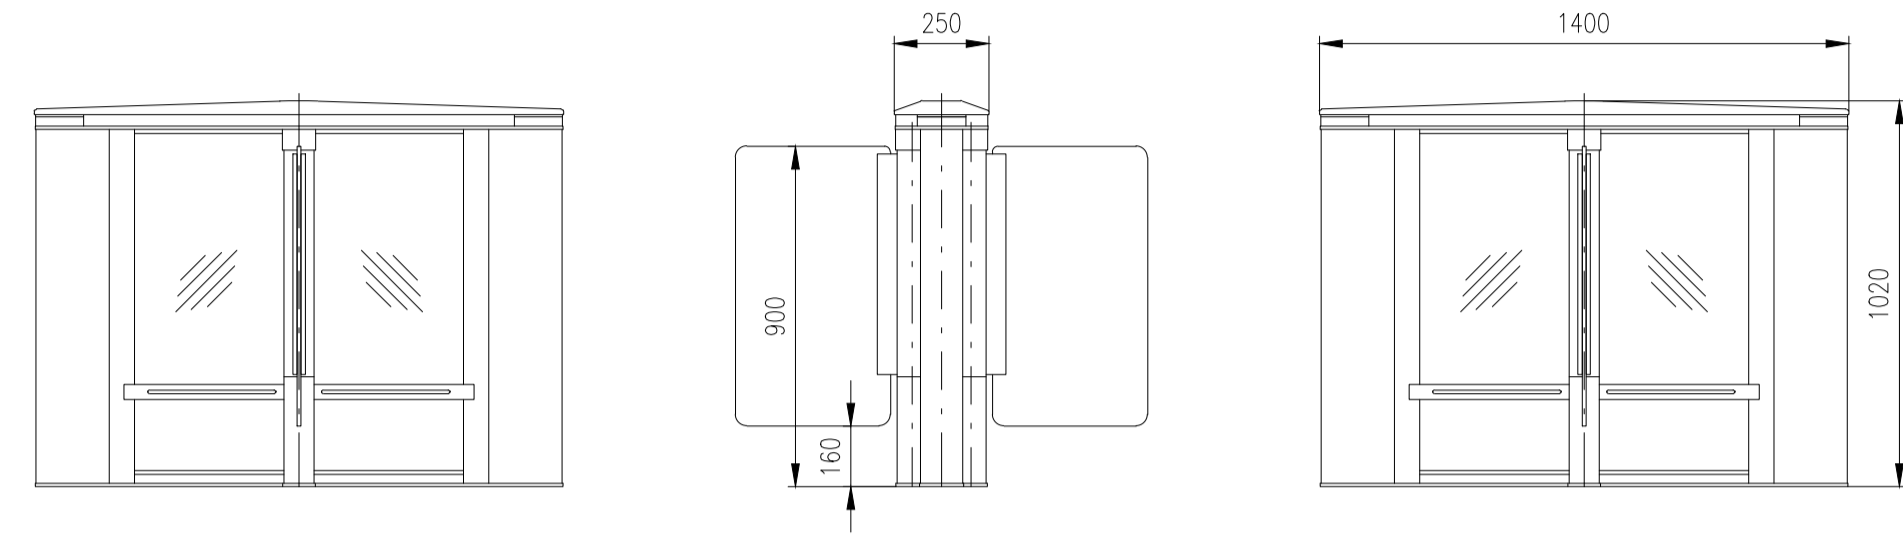

Turnstile: EasyGate-Elite-M-0W (Top-Glass)

Turnstile: EasyGate-Elite-S-0W (Top-Glass)

Design of turnstiles: EASYGATE-Elite (Top: Corian/Wing: toughened glass 10mm/infill glass panel 6mm)

Turnstile: EasyGate-Elite-M-2W (Top-Corian)