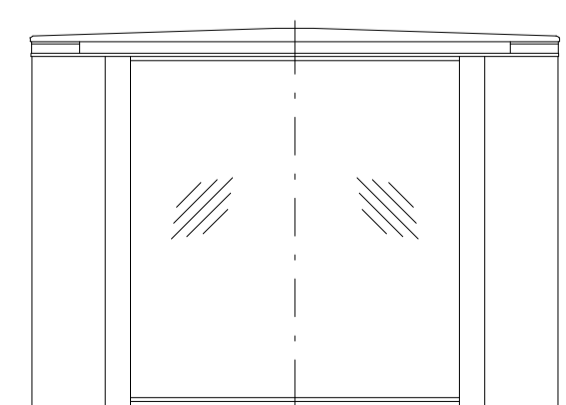

Turnstile: EasyGate-Elite-M-0W (Top-Corian)

Turnstile: EasyGate-Elite-S-0W (Top-Corian)

Without bottom senzors

Without bottom senzors

Without bottom senzors

Without bottom senzors

Design of turnstiles: EASYGATE-Elite (Top: Corian/Wing: toughened glass 10mm/side panels: solid stainless steel)