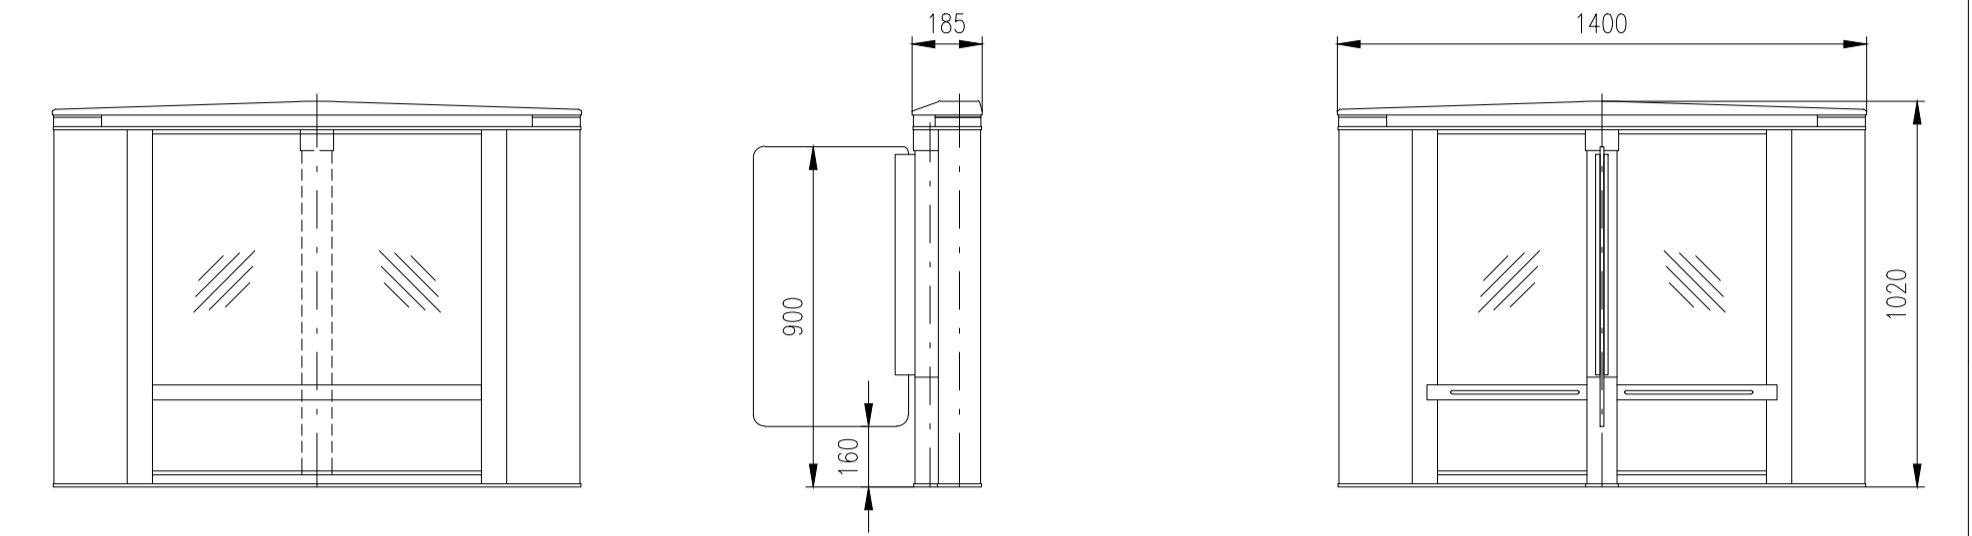

Turnstile: EasyGate-Elite-S-1W (Top-Corian)

Without bottom senzors

Without bottom senzors

Without bottom senzors

Without bottom senzors

Without bottom senzors

Without bottom senzors