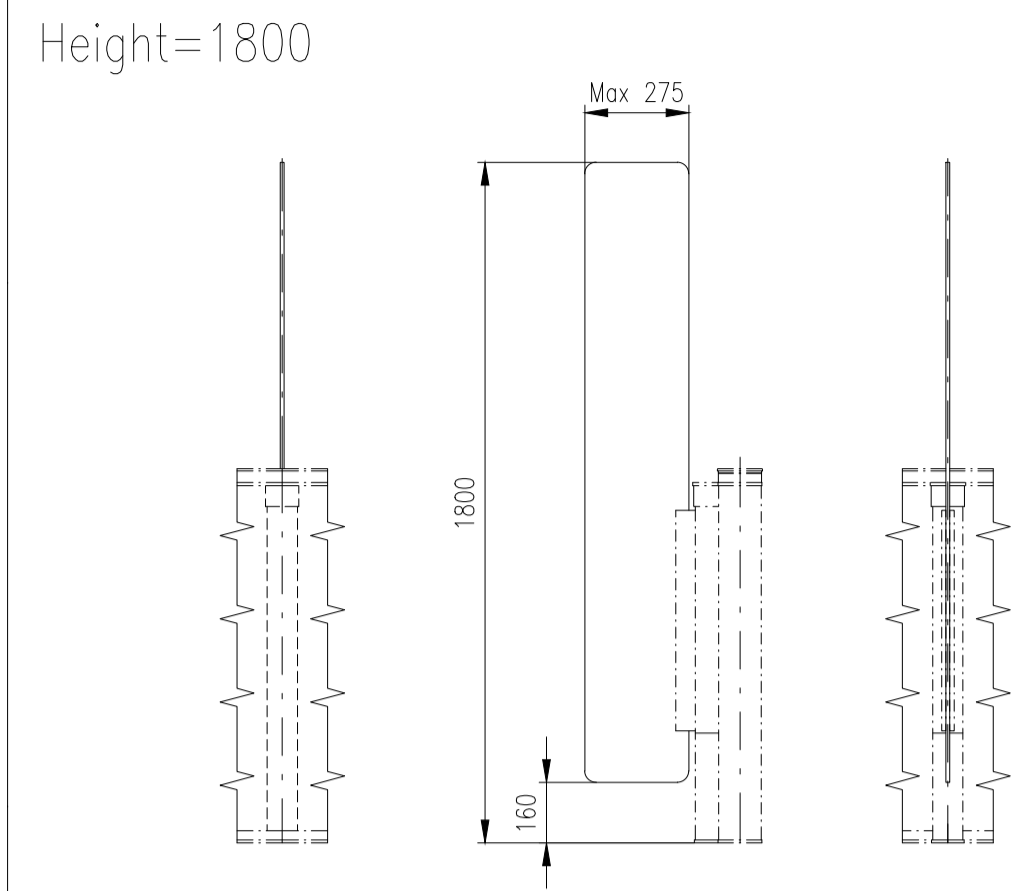

Design of turnstiles: EASYGATE-Elite (selection heights wings)

Design of turnstiles: EASYGATE-Elite (selection of passage width)

Design of turnstiles: EASYGATE-Elite (Top: Glass/Wing: toughened glass 10mm/infill glass panel 6mm)