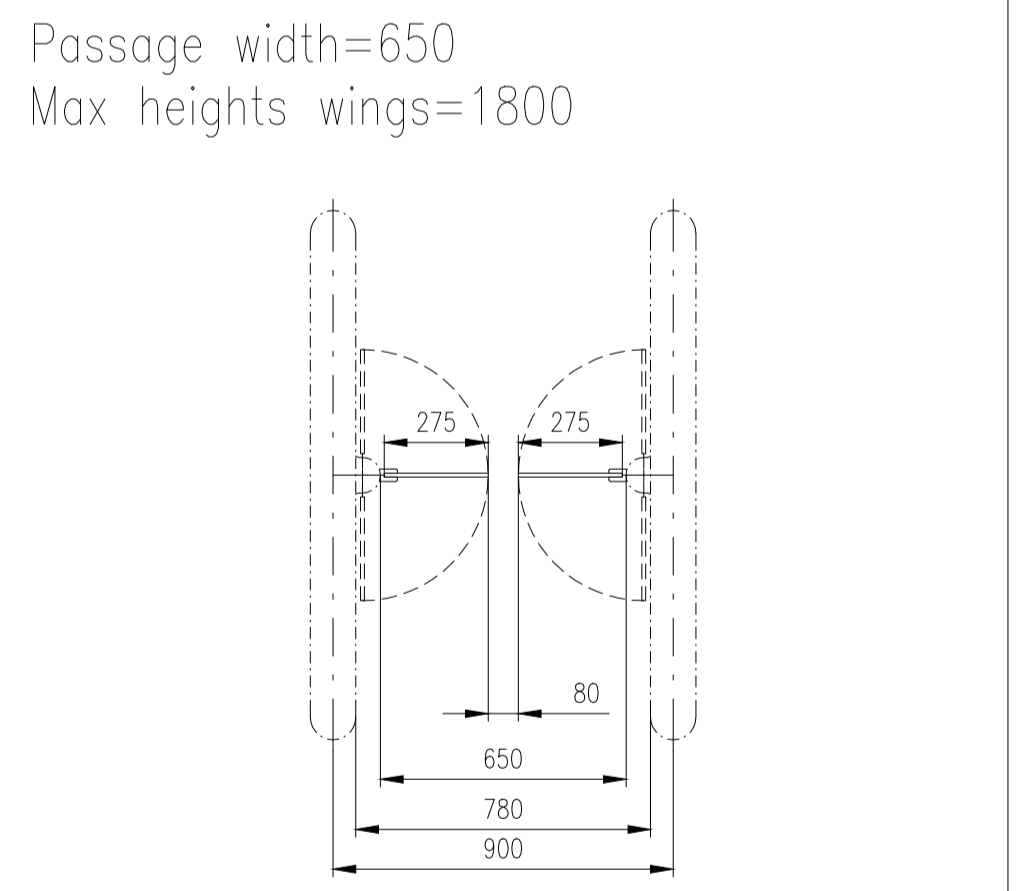

Design of turnstiles: EASYGATE-Elite (selection heights wings)

Design of turnstiles: EASYGATE-Elite (selection of passage width)

Design of turnstiles: EASYGATE-Elite (Top: Glass/Wing: toughened glass 10mm/infill glass panel 6mm)