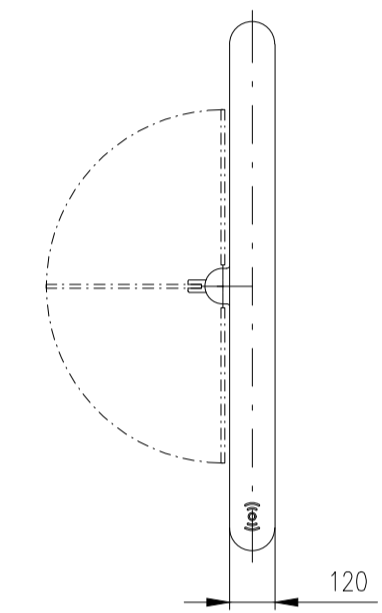

Design of turnstiles: EASYGATE-Elite (selection heights wings)

Design of turnstiles: EASYGATE-Elite (selection of passage width)

Design of turnstiles: EASYGATE-Elite (Top: Glass/Wing: toughened glass 10mm/infill glass panel 6mm)

Turnstile: EasyGate-Elite-M-2W (Top-Glass)

Turnstile: EasyGate-Elite-M-1W (Top-Glass)

Turnstile: EasyGate-Elite-S-1W (Top-Glass)

Without bottom sensors

Without bottom sensors

Without bottom sensors

Without bottom sensors

Without bottom sensors

Without bottom sensors

Turnstile: EasyGate-Elite-M-0W (Top-Glass)

Turnstile: EasyGate-Elite-S-0W (Top-Glass)

Without bottom sensors

Without bottom sensors

Without bottom sensors

Without bottom sensors