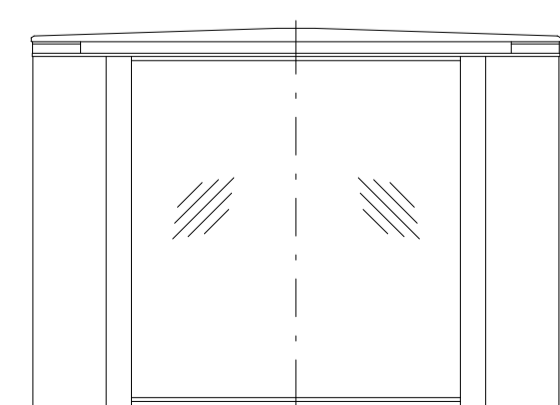

Turnstile: EasyGate-Elite-M-0W (Top-Corian)

Turnstile: EasyGate-Elite-S-0W (Top-Corian)

Without bottom senzors

Without bottom senzors

Without bottom senzors

Without bottom senzors

Design of turnstiles: EASYGATE-Elite (Top: Corian/Wing: toughened glass 10mm/side panels: solid stainless steel)