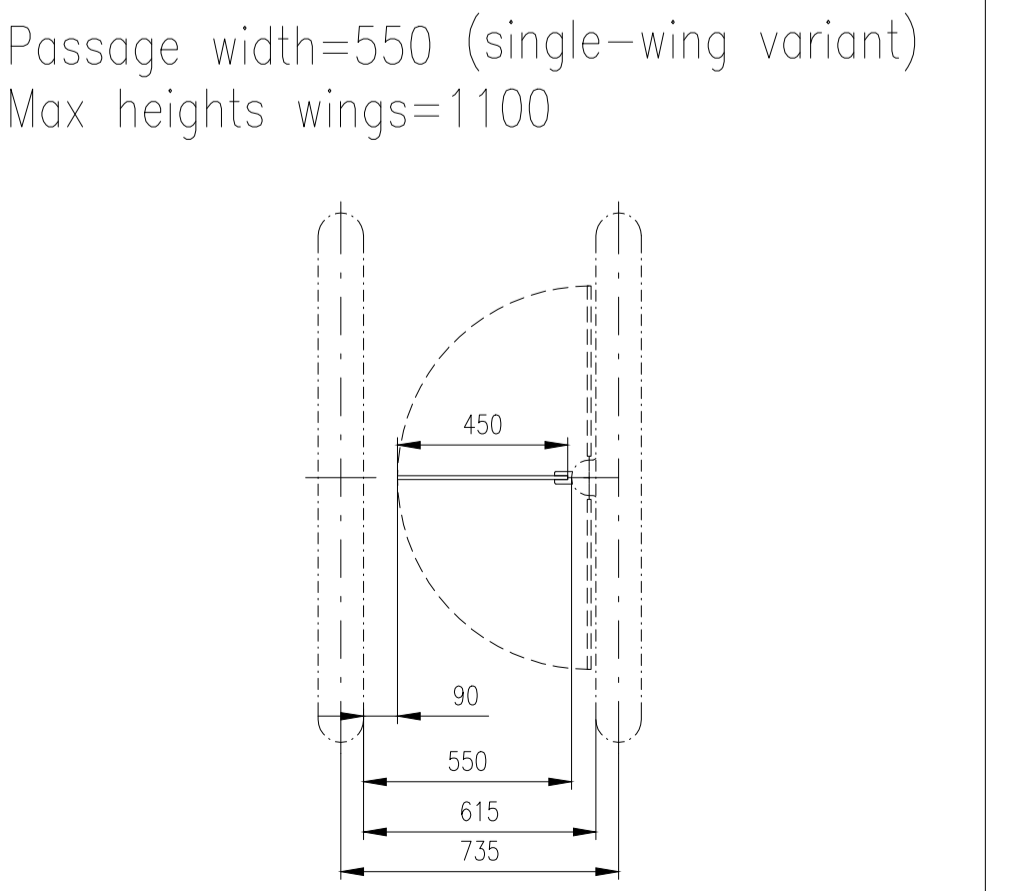

Design of turnstiles: EASYGATE-Elite (selection heights wings)

Design of turnstiles: EASYGATE-Elite (selection of passage width)

Design of turnstiles: EASYGATE-Elite (Top: Glass/Wing: toughened glass 10mm/infill glass panel 6mm)