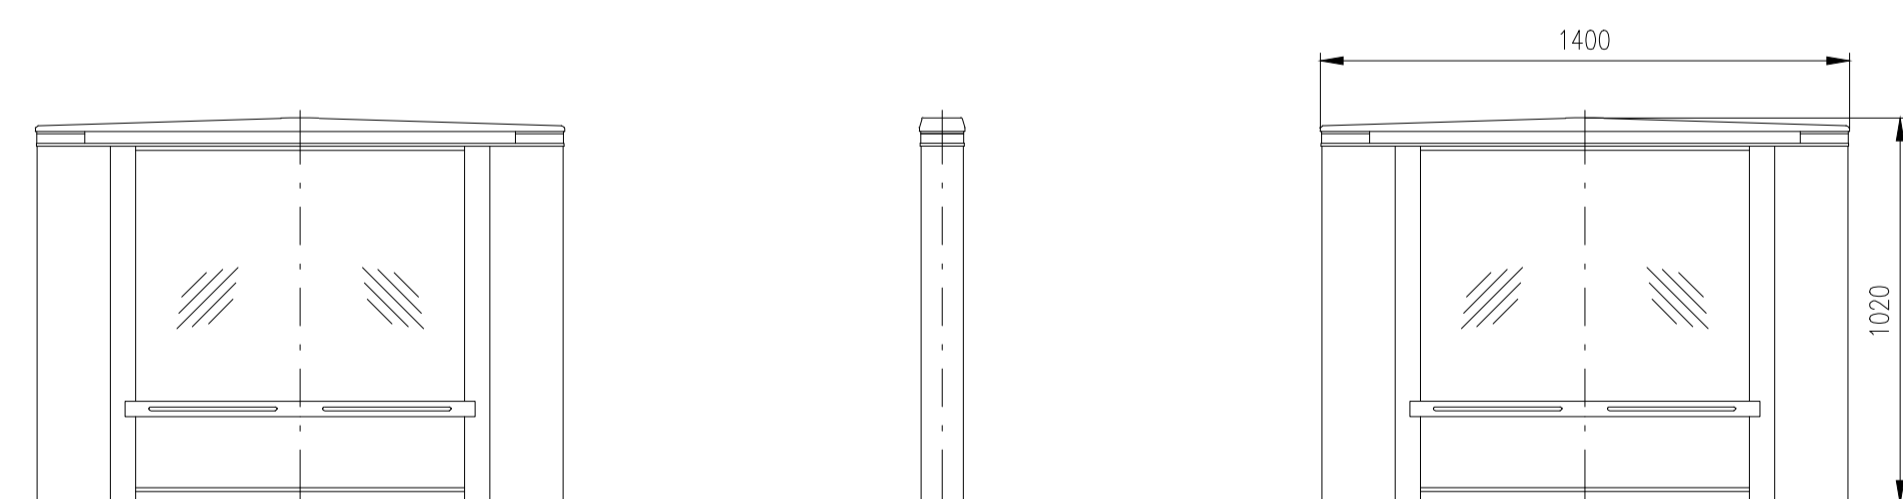

Design of turnstiles: EASYGATE-Elite (Top: Corian/Wing: toughened glass 10mm/infill glass panel 6mm)

Turnstile: EasyGate-Elite-M-2W (Top-Corian)

Turnstile: EasyGate-Elite-M-1W (Top-Corian)

Turnstile: EasyGate-Elite-S-1W (Top-Corian)

Without bottom senzors

Without bottom senzors

Without bottom senzors

Without bottom senzors

Without bottom senzors

Without bottom senzors

Without bottom senzors

Without bottom senzors

Without bottom senzors

Without bottom senzors