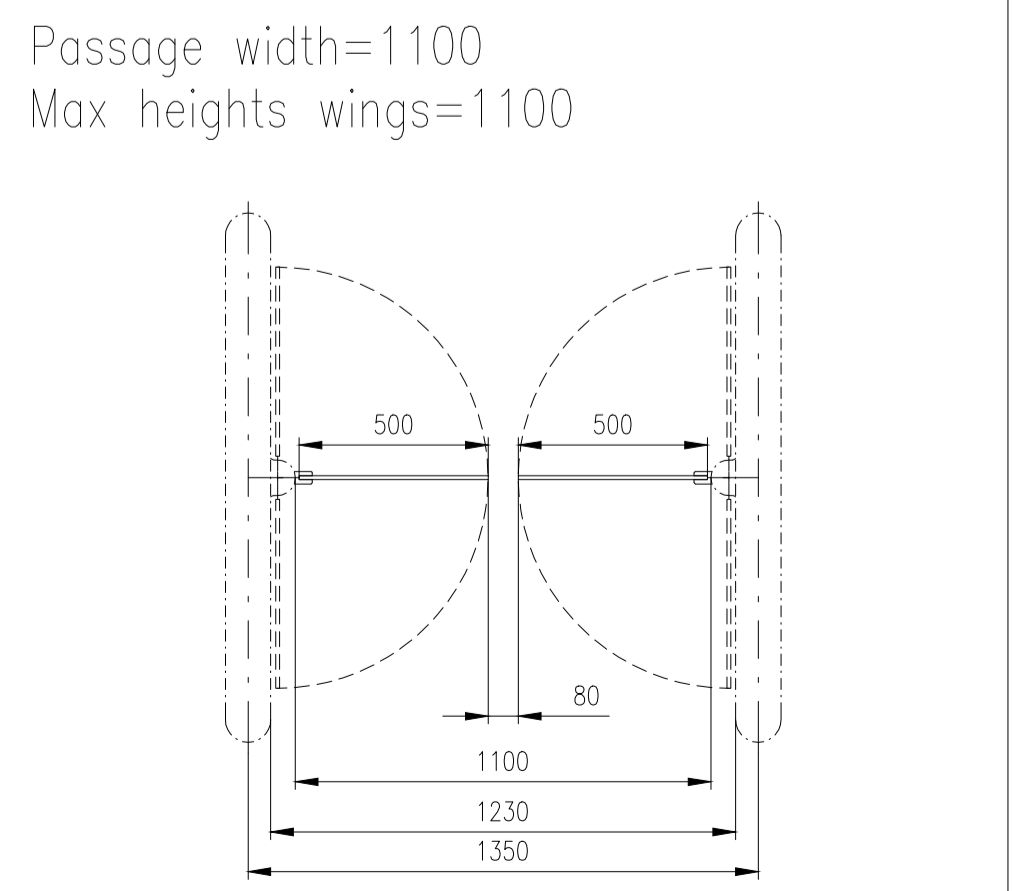

Design of turnstiles: EASYGATE-Elite (selection heights wings)

Design of turnstiles: EASYGATE-Elite (selection of passage width)

Design of turnstiles: EASYGATE-Elite (Top: Glass/Wing: toughened glass 10mm/infill glass panel 6mm)