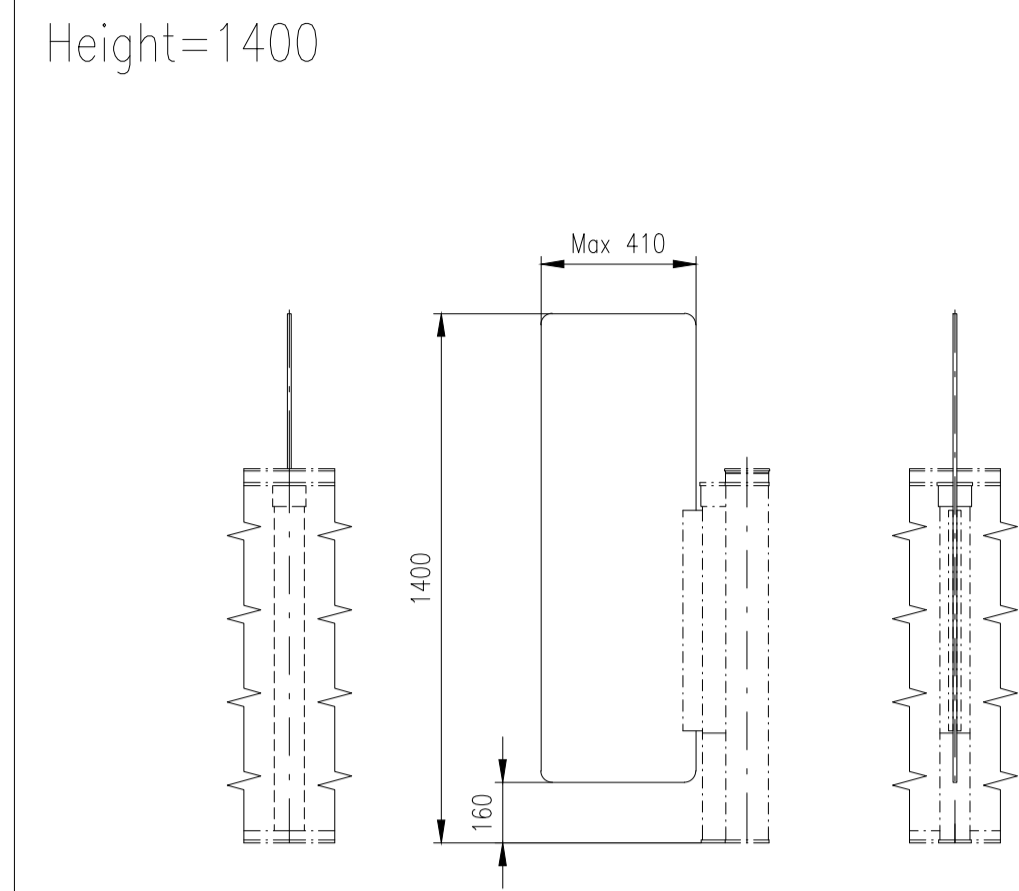

Design of turnstiles: EASYGATE-Elite (selection heights wings)

Design of turnstiles: EASYGATE-Elite (selection of passage width)

Design of turnstiles: EASYGATE-Elite (Top: Glass/Wing: toughened glass 10mm/infill glass panel 6mm)