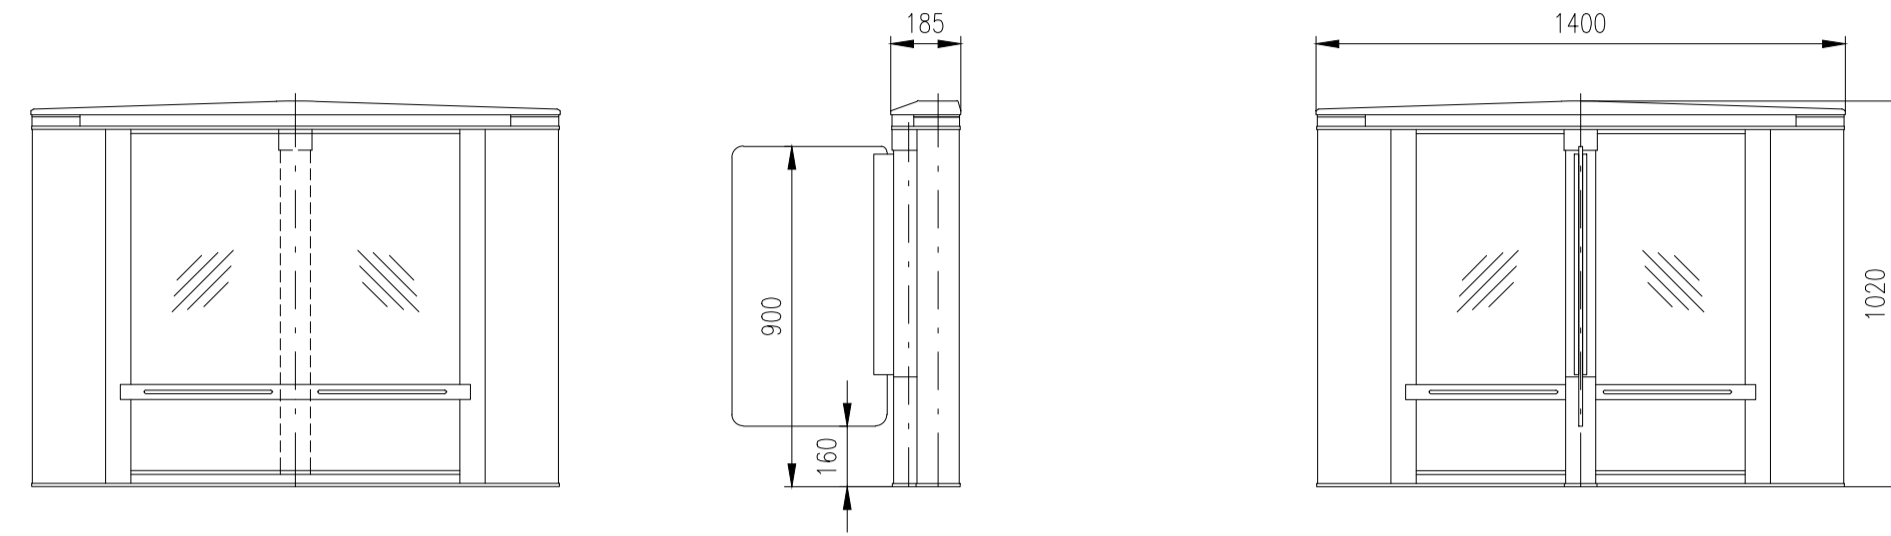

Turnstile: EasyGate-Elite-M-1W (Top-Corian)