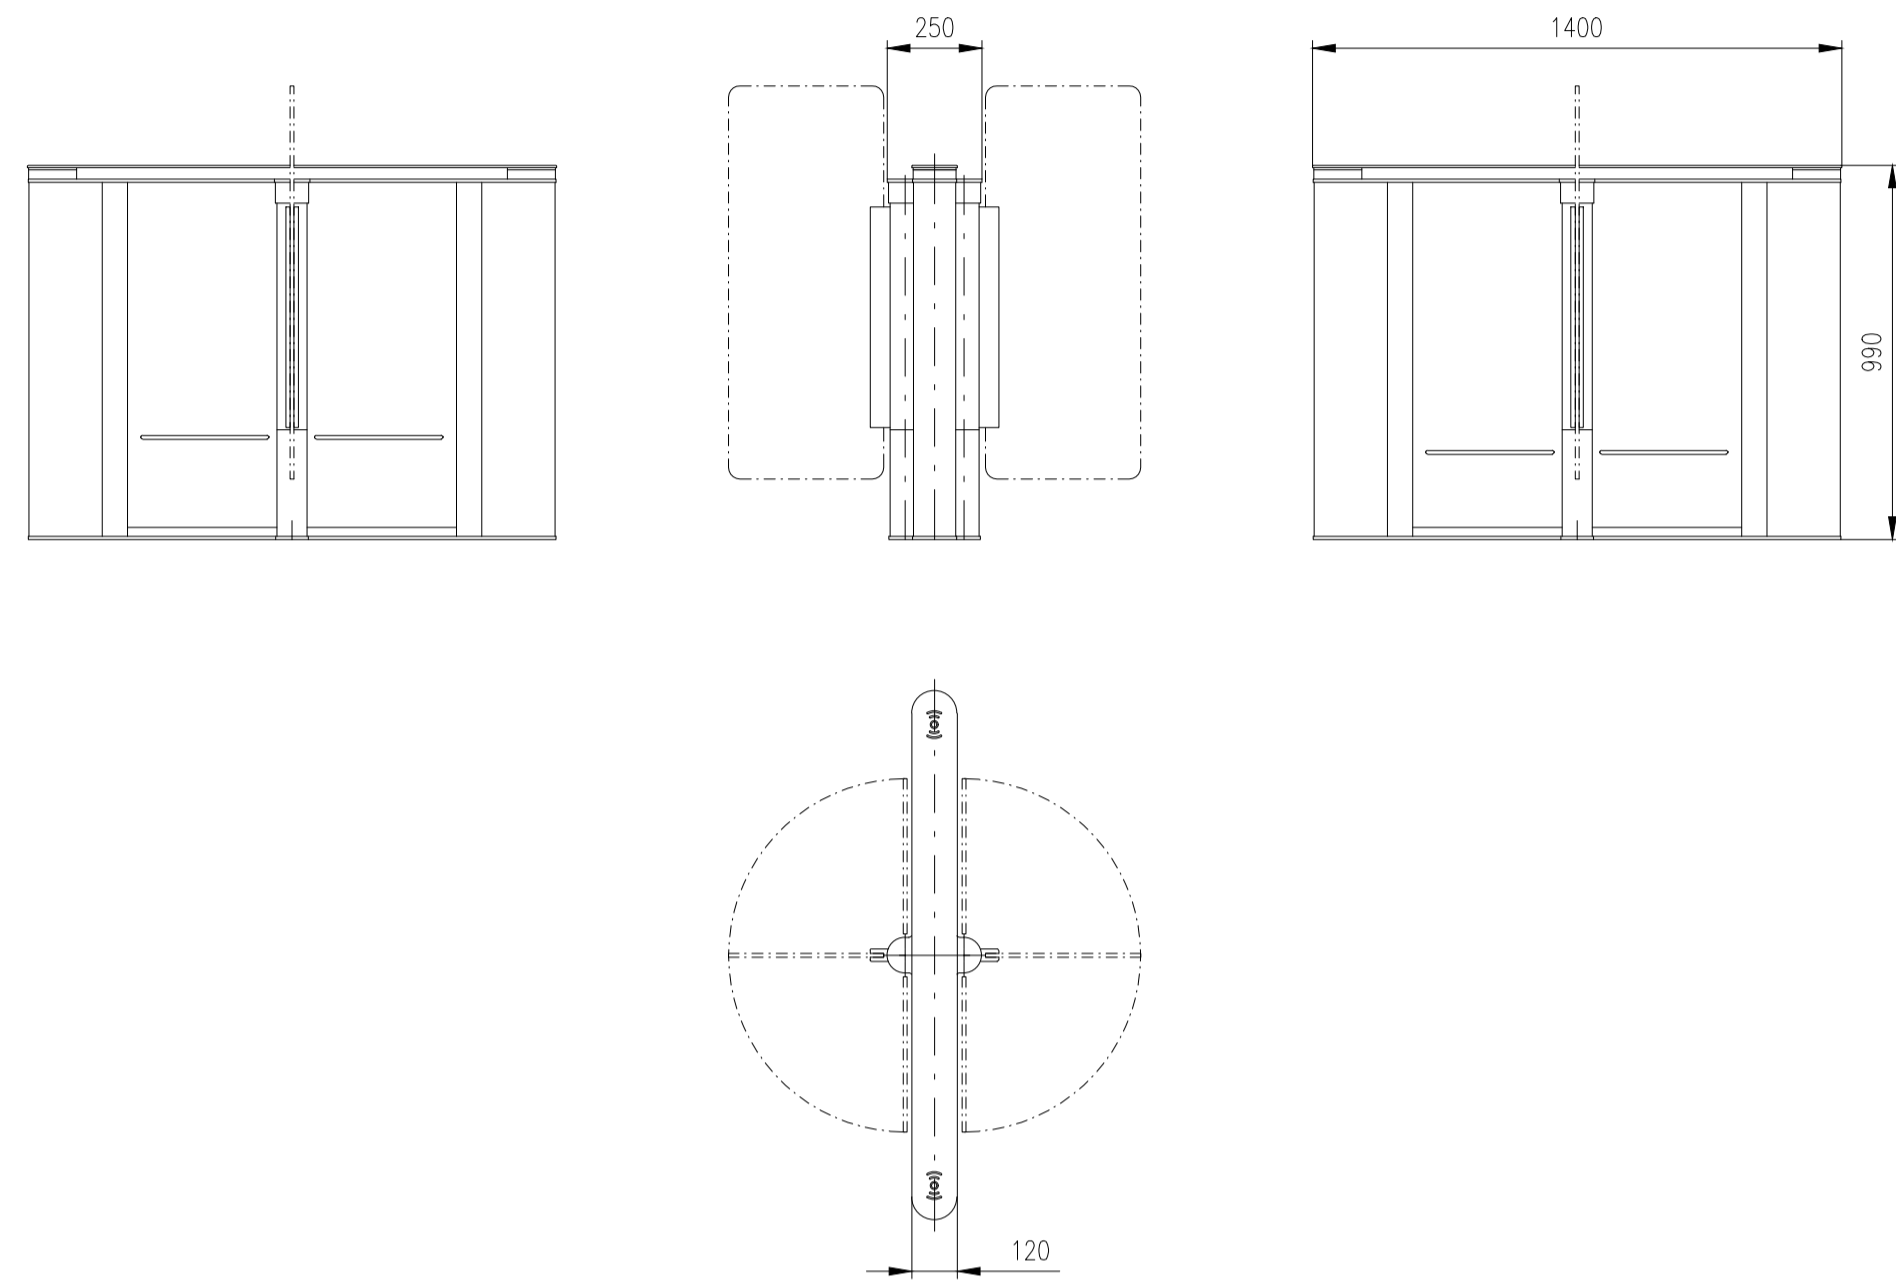

Without bottom sensors

Without bottom sensors

Turnstile: EasyGate-Elite-M-0W (Top-Glass)

Turnstile: EasyGate-Elite-S-0W (Top-Glass)

Without bottom sensors

Without bottom sensors

Without bottom sensors

Without bottom sensors

Design of turnstiles: EASYGATE-Elite (Top: Glass/Wing: toughened glass 10mm/side panels: solid stainless steel)

Turnstile: EasyGate-Elite-M-2W (Top-Glass)

Turnstile: EasyGate-Elite-M-1W (Top-Glass)

Turnstile: EasyGate-Elite-S-1W (Top-Glass)