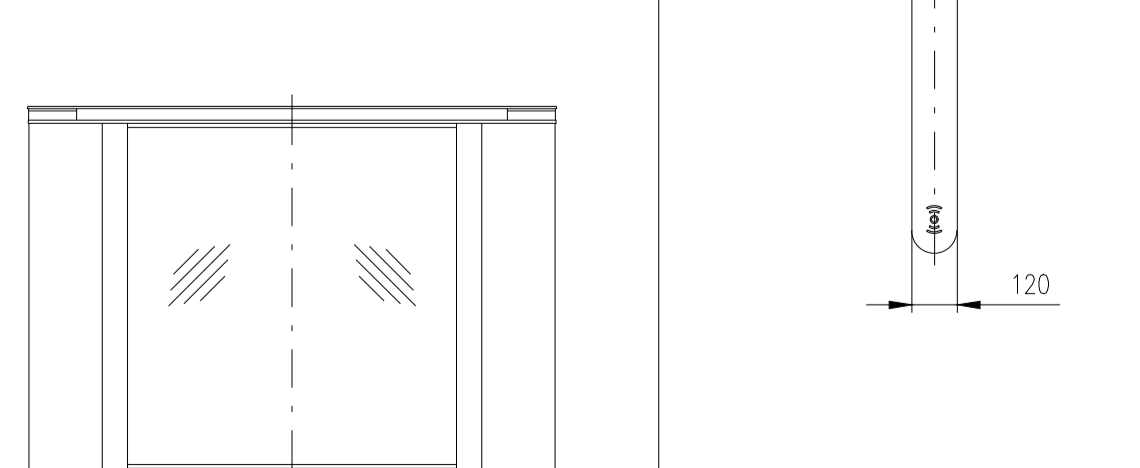

Without bottom sensors

Without bottom sensors

Turnstile: EasyGate-Elite-M-0W (Top-Glass)

Turnstile: EasyGate-Elite-S-0W (Top-Glass)

Without bottom sensors

Without bottom sensors

Without bottom sensors

Without bottom sensors