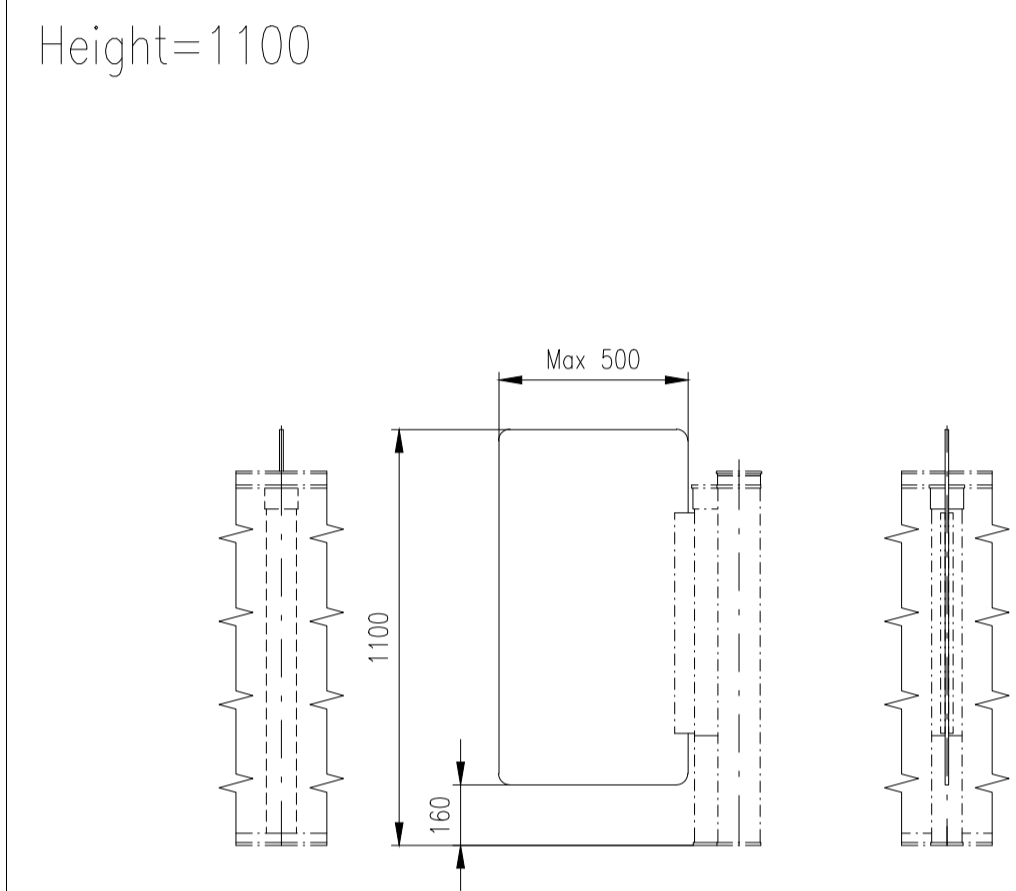

Design of turnstiles: EASYGATE-Elite (selection heights wings)

Design of turnstiles: EASYGATE-Elite (selection of passage width)

Design of turnstiles: EASYGATE-Elite (Top: Glass/Wing: toughened glass 10mm/infill glass panel 6mm)