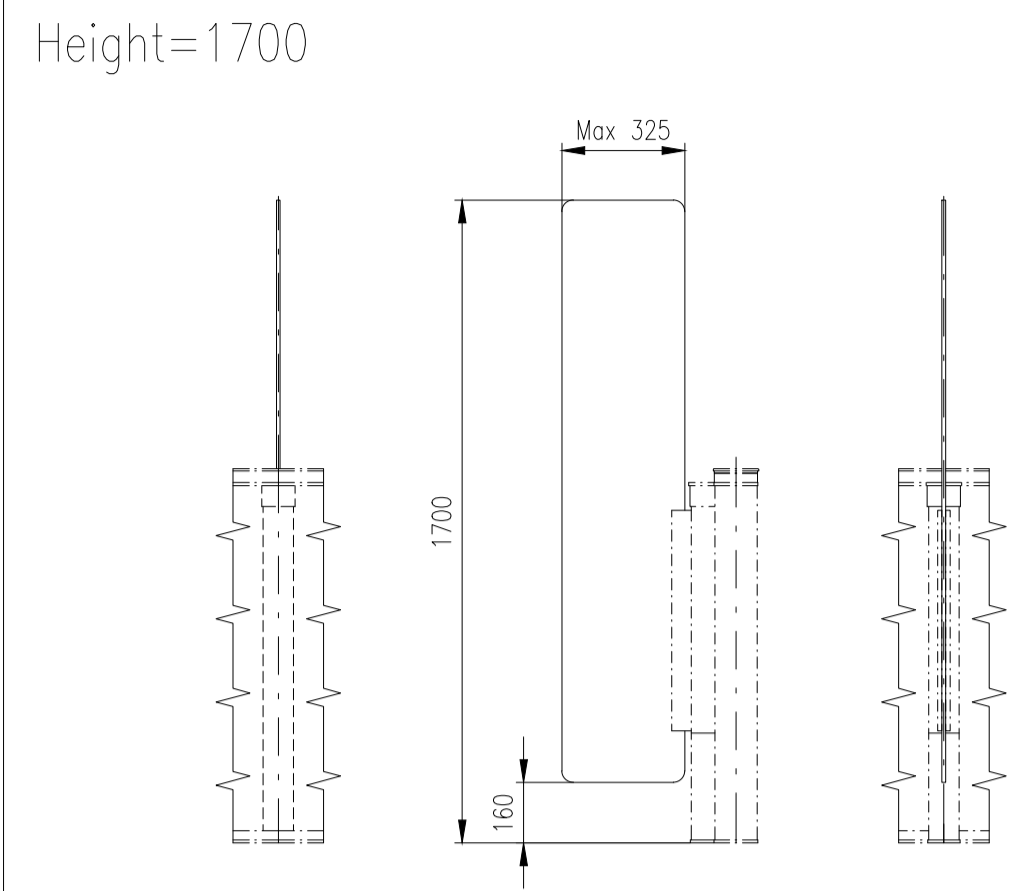

Design of turnstiles: EASYGATE-Elite (selection heights wings)

Design of turnstiles: EASYGATE-Elite (selection of passage width)

Design of turnstiles: EASYGATE-Elite (Top: Glass/Wing: toughened glass 10mm/infill glass panel 6mm)