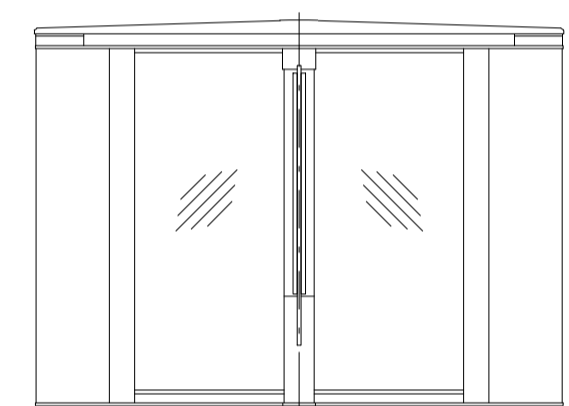

Turnstile: EasyGate-Elite-M-0W (Top-Corian)

Without bottom senzors