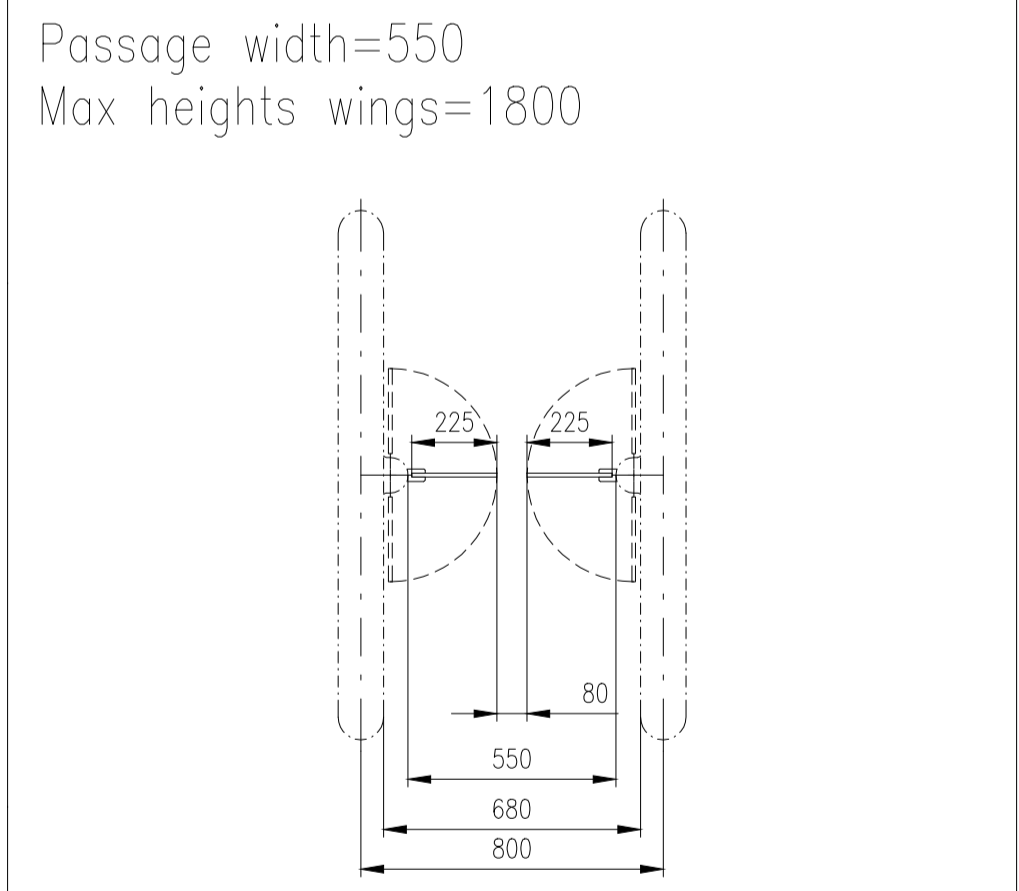

Design of turnstiles: EASYGATE-Elite (selection heights wings)

Design of turnstiles: EASYGATE-Elite (selection of passage width)

Design of turnstiles: EASYGATE-Elite (Top: Glass/Wing: toughened glass 10mm/infill glass panel 6mm)