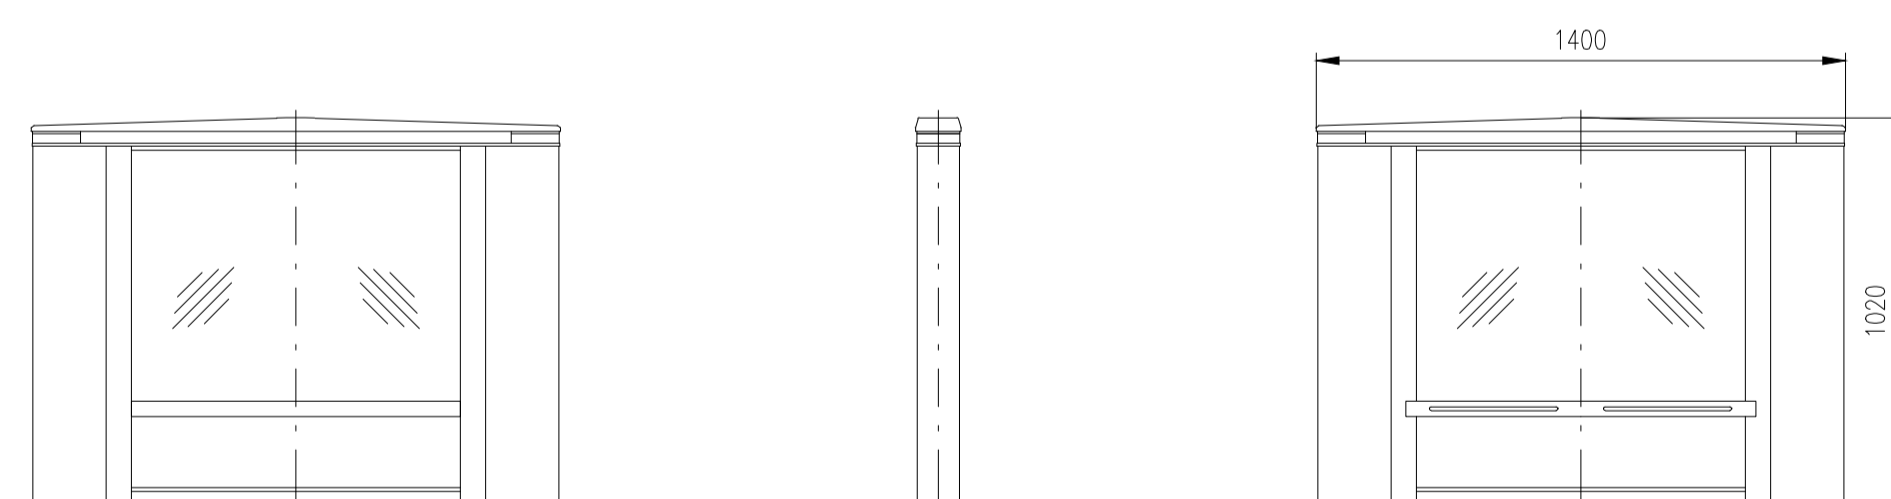

Without bottom senzors

Without bottom senzors

Without bottom senzors

Without bottom senzors