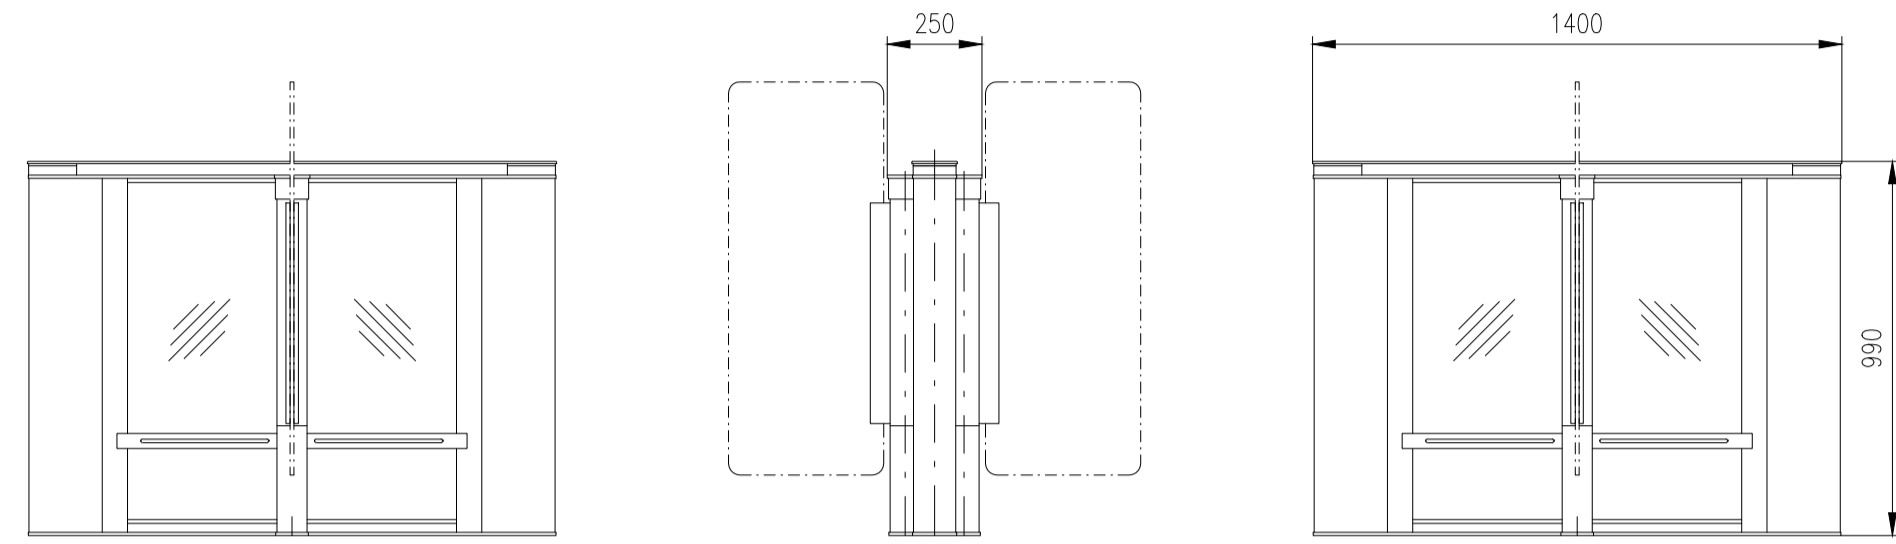

Design of turnstiles: EASYGATE-Elite (Top: Glass/Wing: toughened glass 10mm/infill glass panel 6mm)

Turnstile: EasyGate-Elite-M-2W (Top-Glass)

Turnstile: EasyGate-Elite-M-1W (Top-Glass)

Turnstile: EasyGate-Elite-S-1W (Top-Glass)