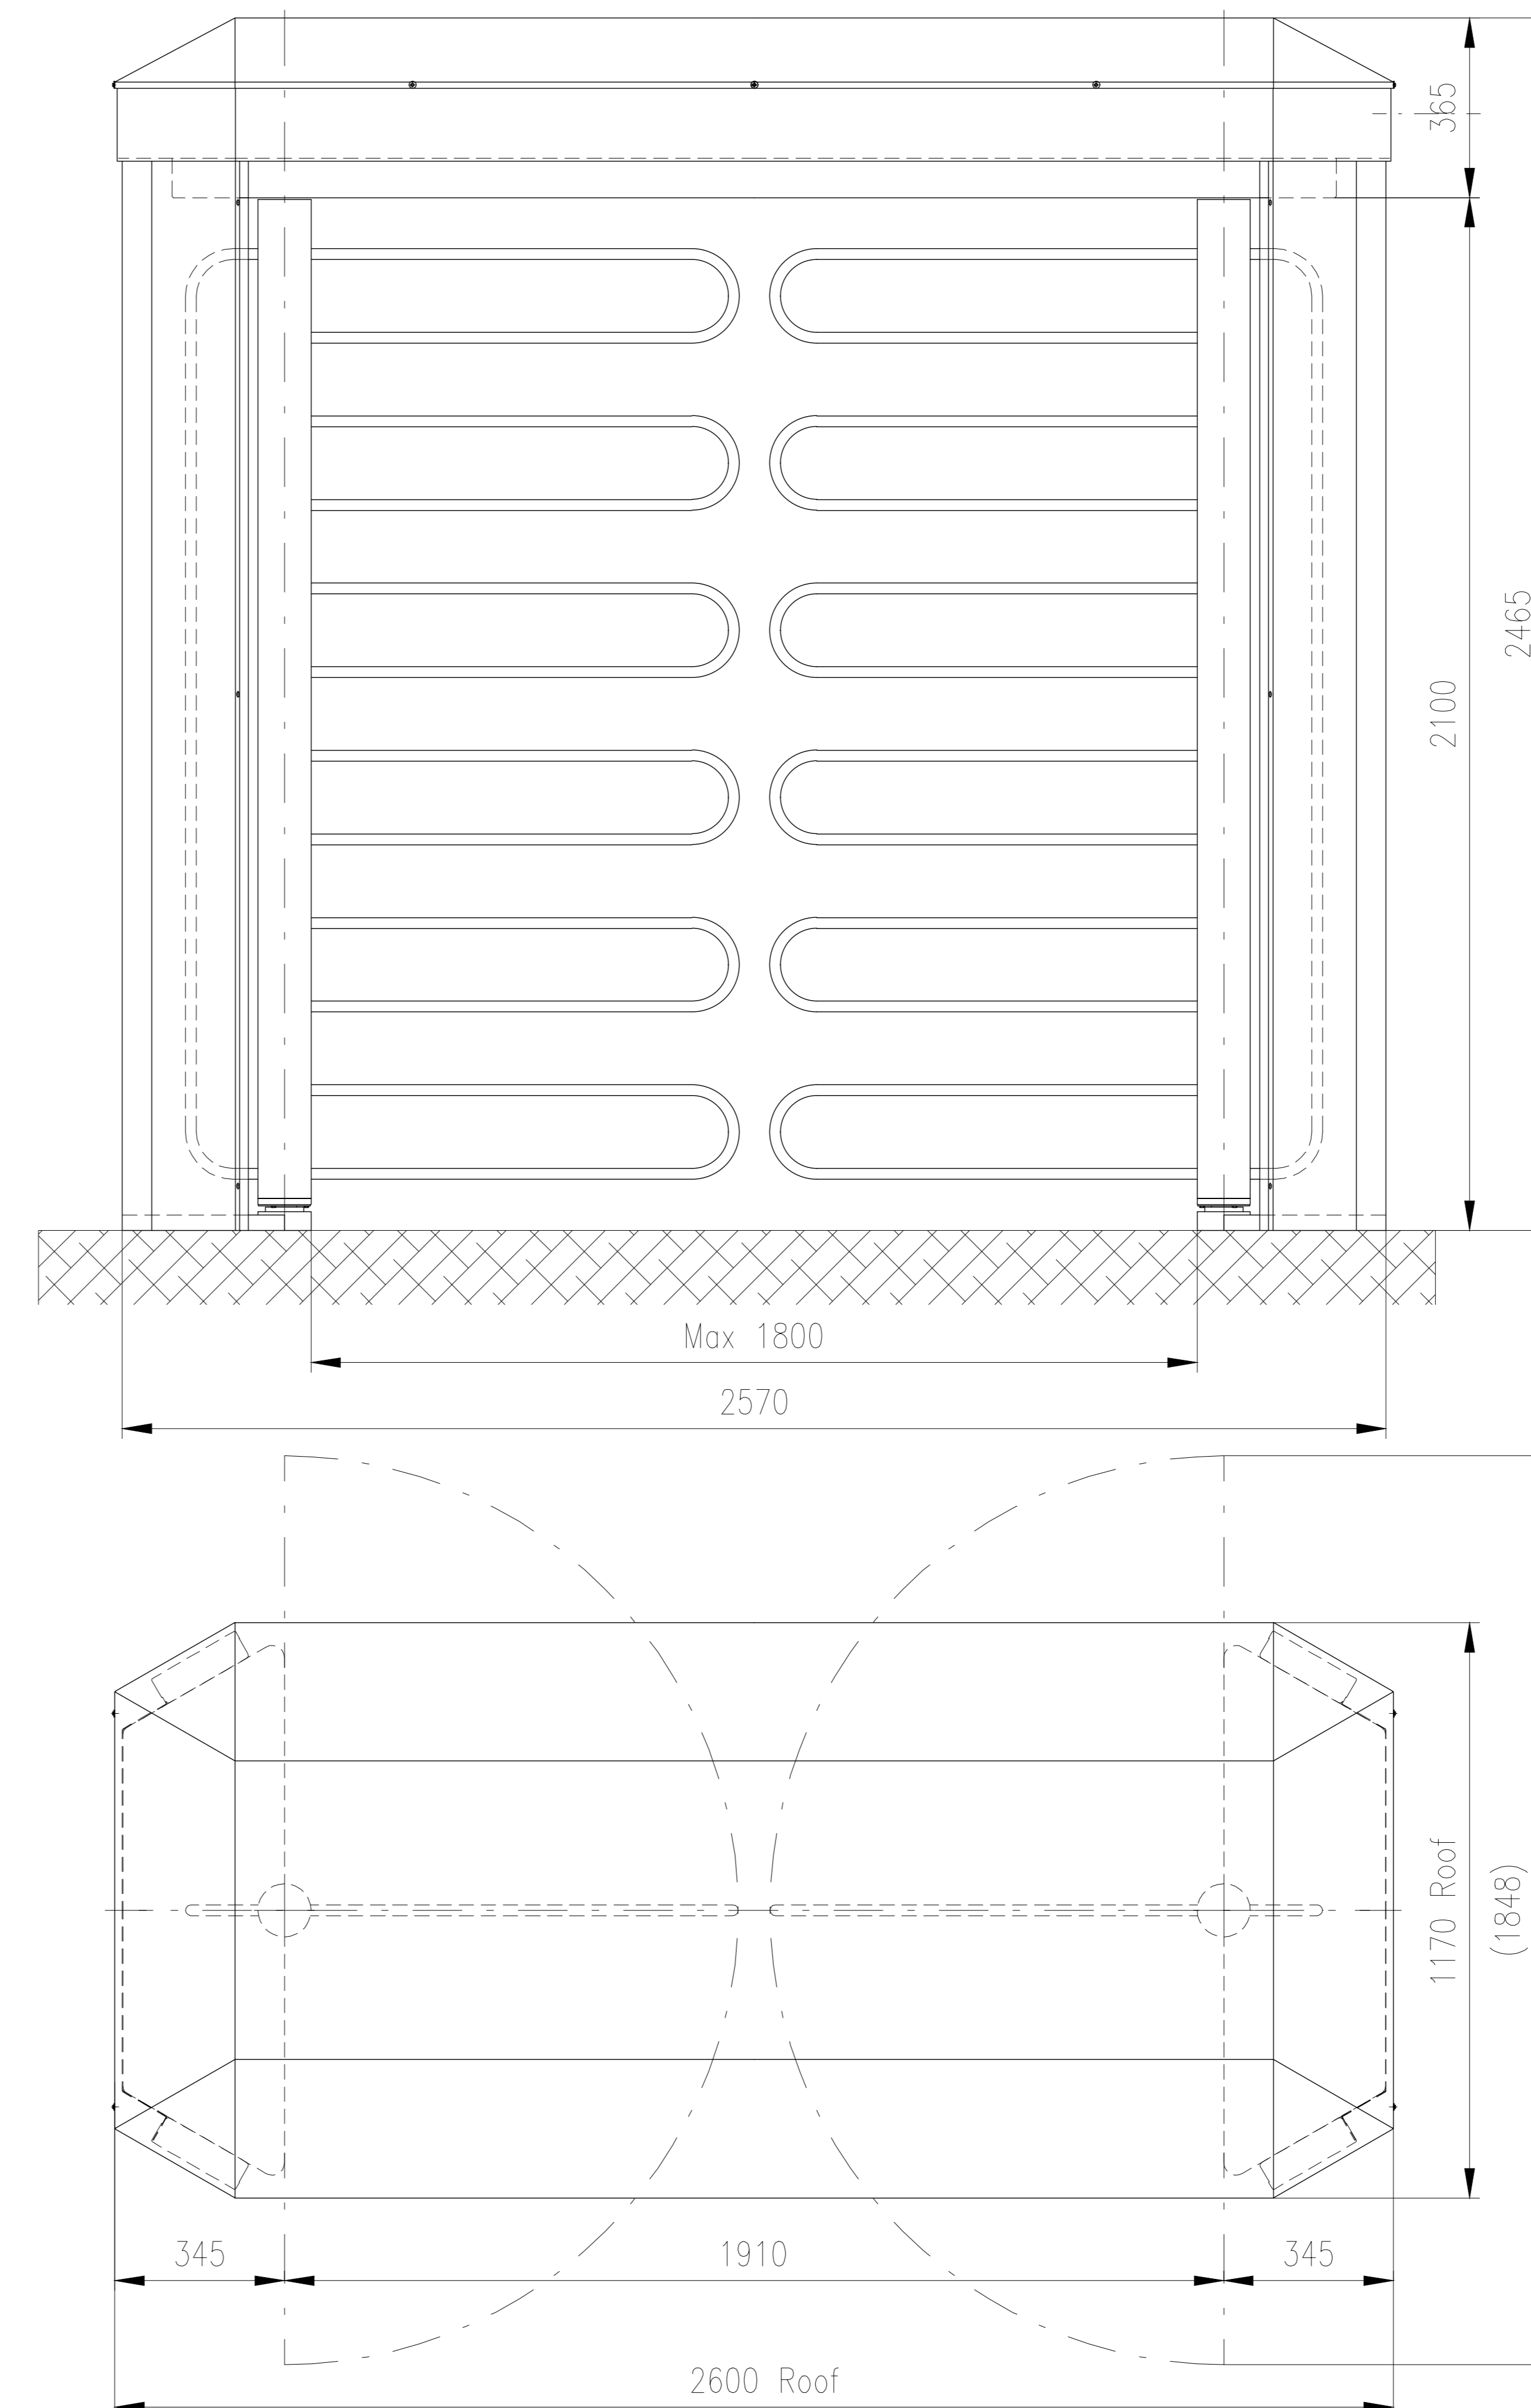

Gate DEA DUO

MEESONS
SAFE SECURE ACCESS

Cardea House
Sidings Business Park
Skipton
BD23 1TB
08707877846