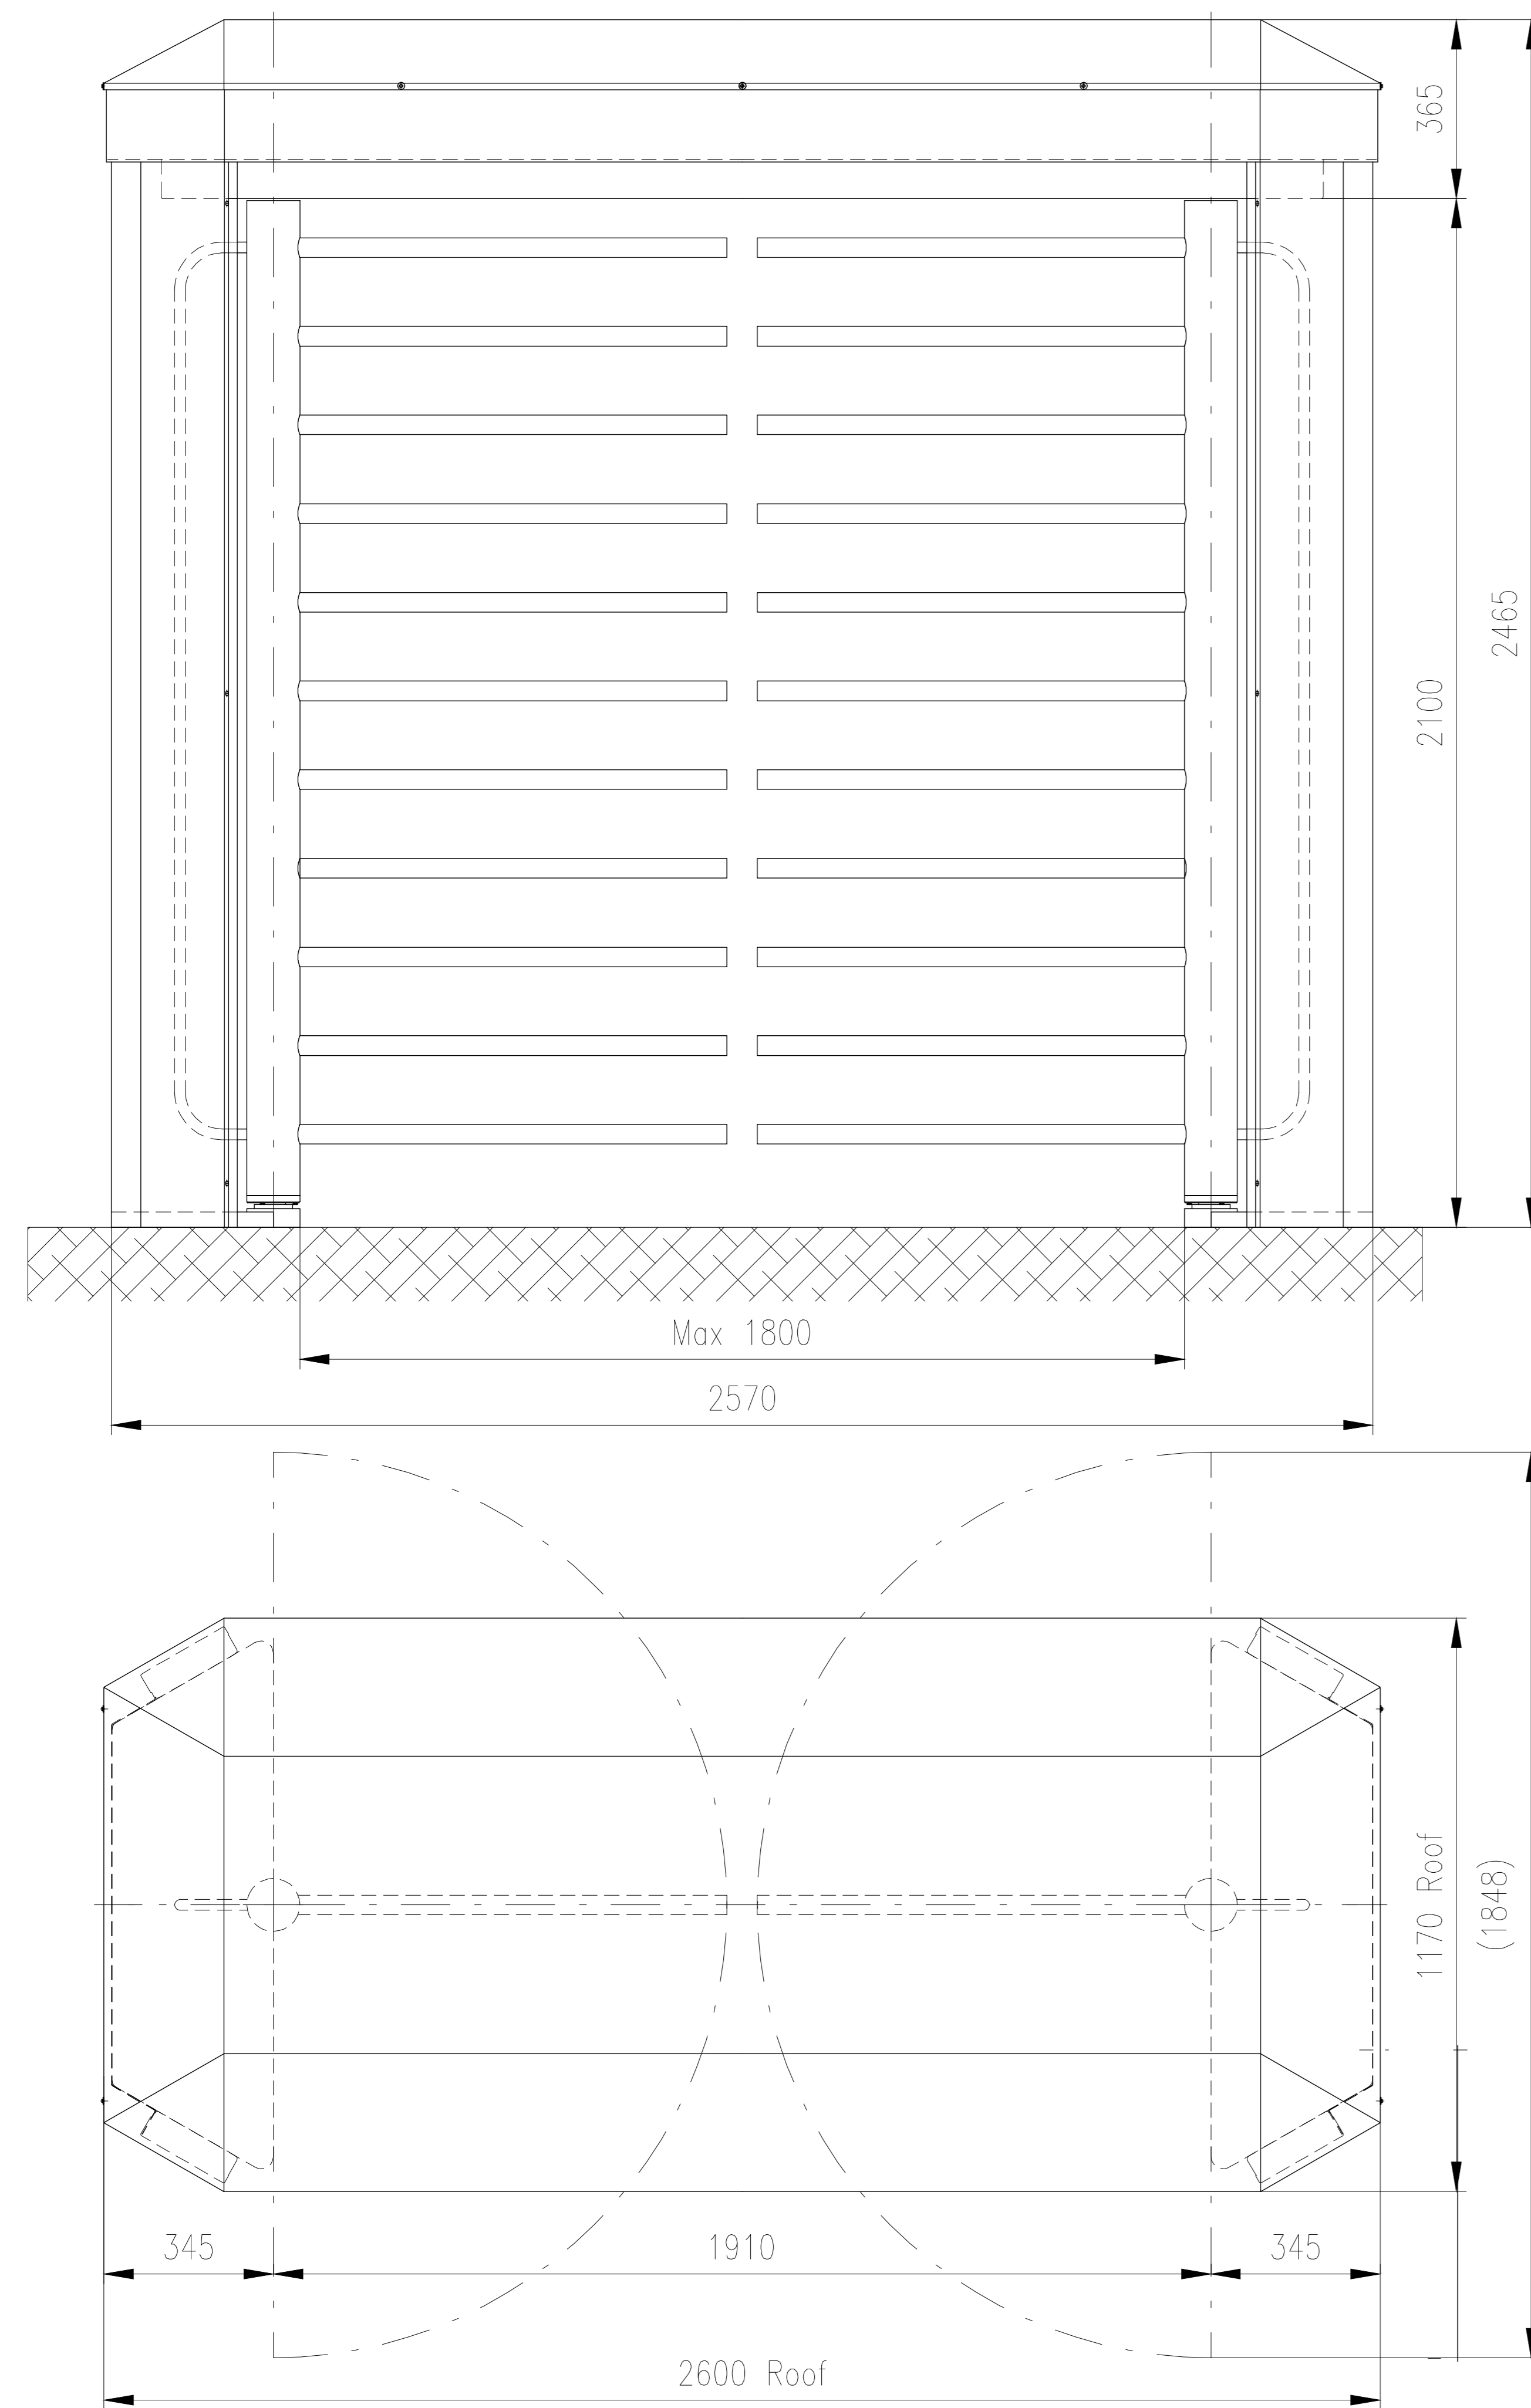

Gate DEA DUO

MEESONS
SAFE SECURE ACCESS

Cardea House
Sidings Business Park
Skipton
BD23 1TB
08707877846