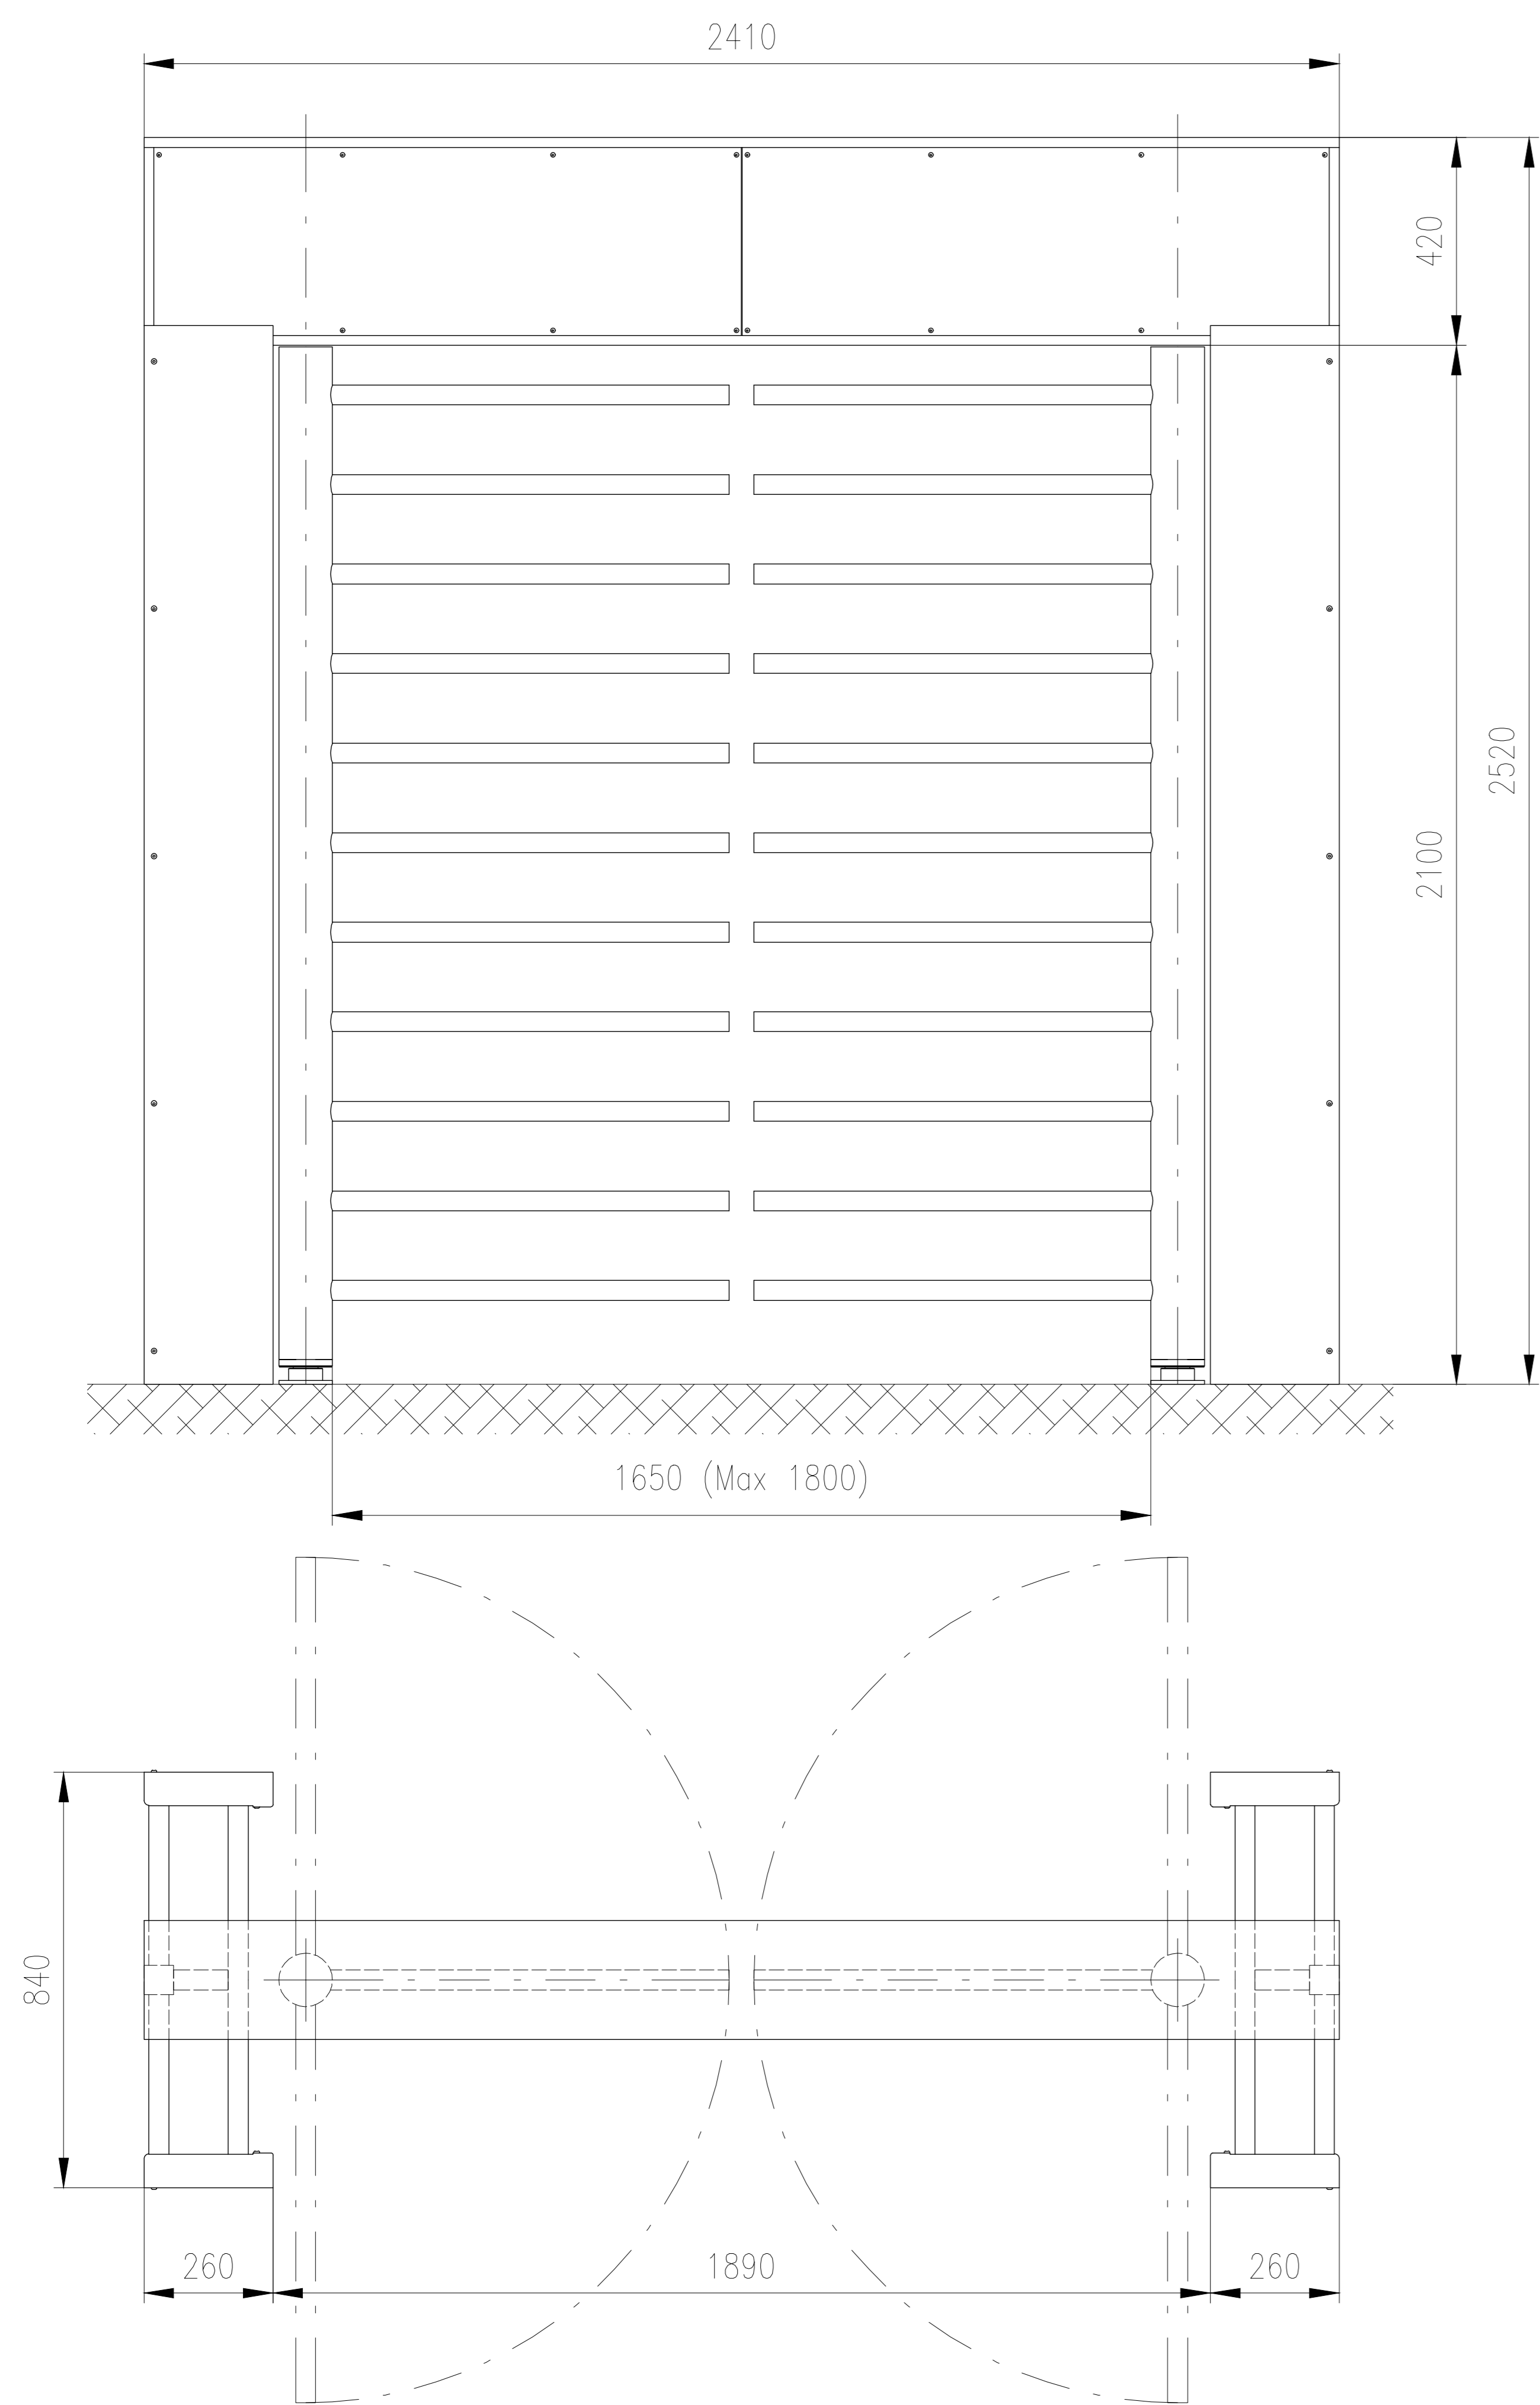

# Gate ERA DUO LE

**MEESONS**  
SAFE SECURE ACCESS

Cardea House  
Sidings Business Park  
Skipton  
BD23 1TB  
08707877846