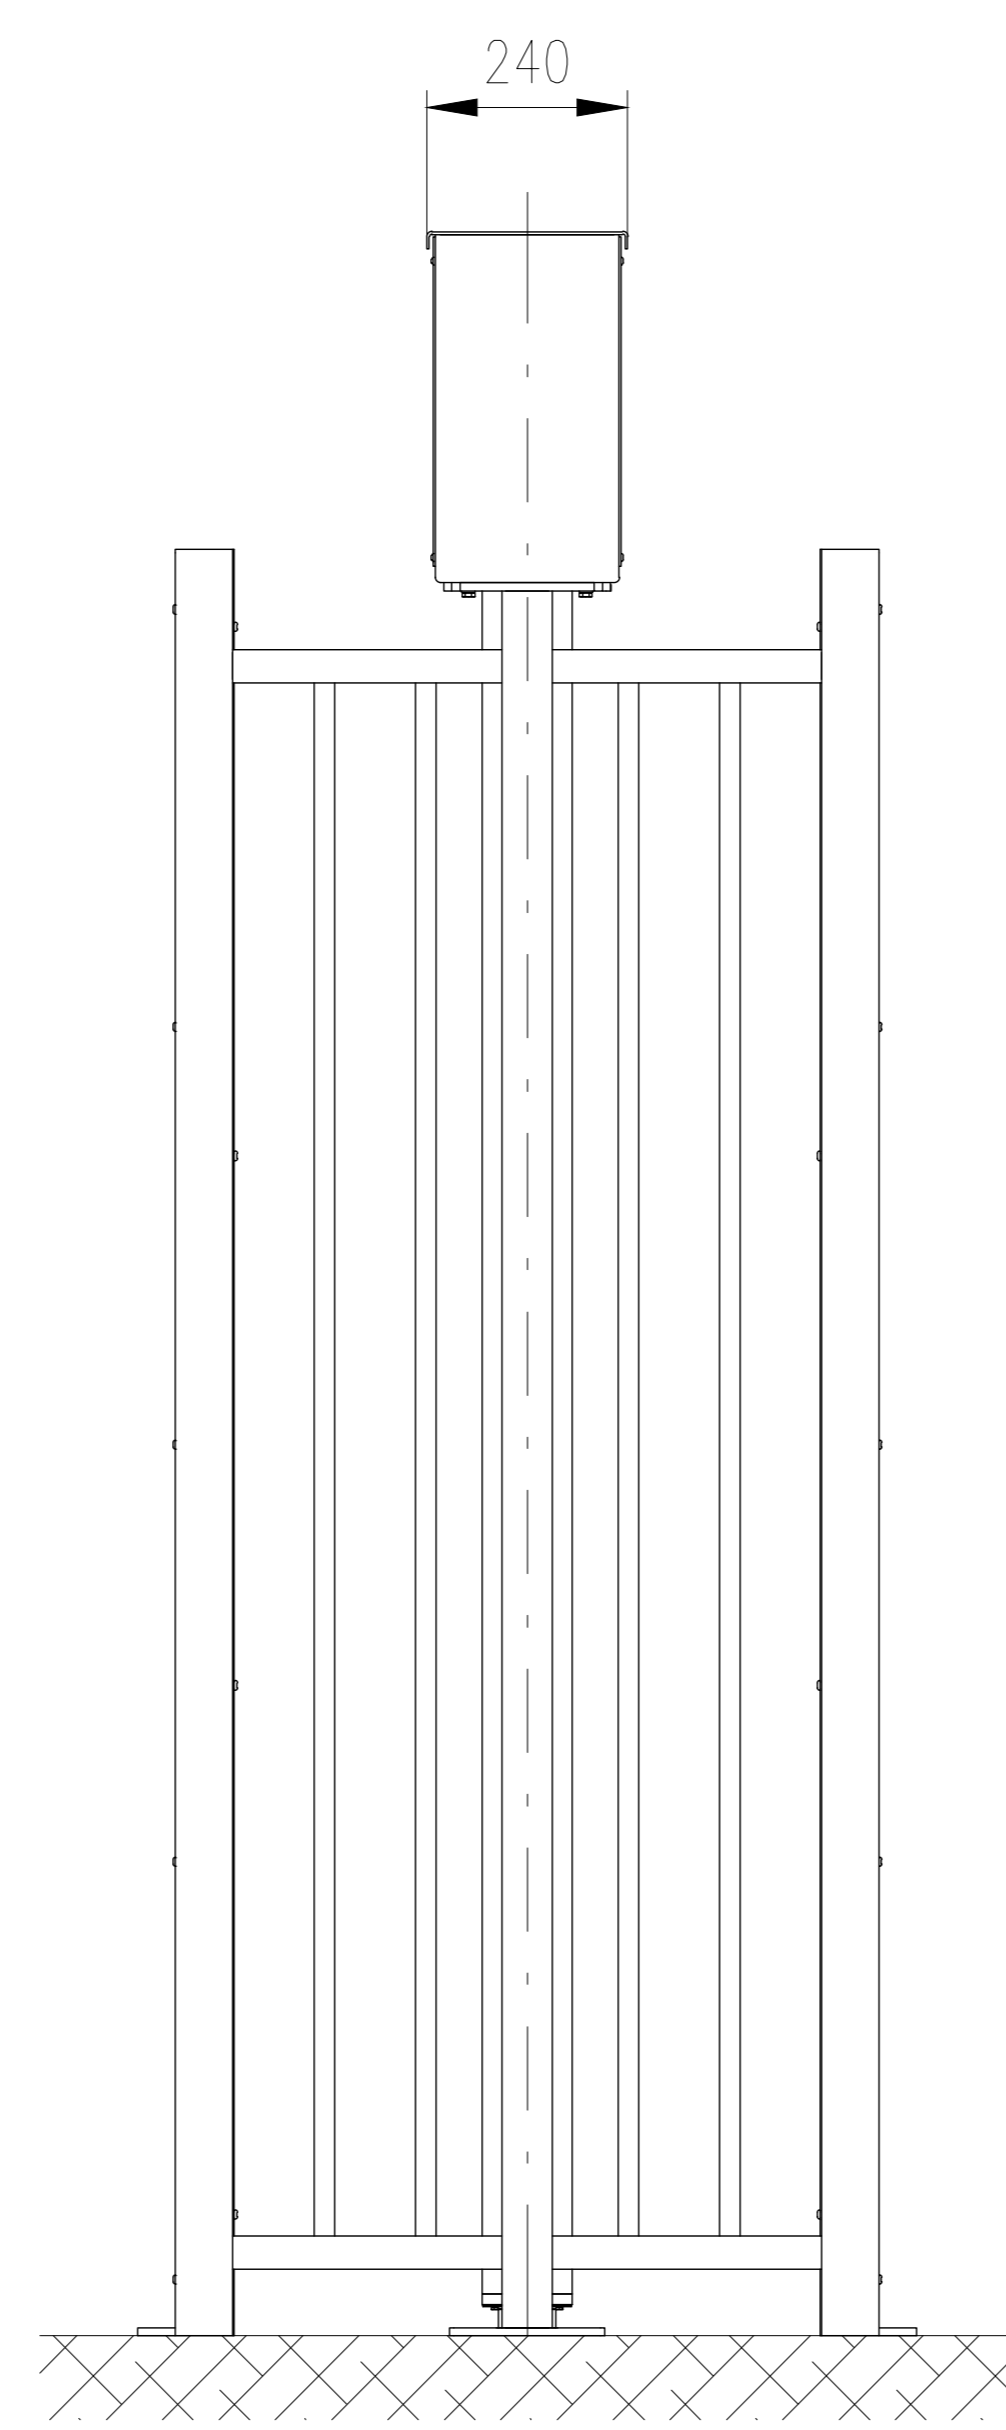

# Gate ERA DUO LE

**MEESONS**  
SAFE SECURE ACCESS

Cardea House  
Sidings Business Park  
Skipton  
BD23 1TB  
08707877846