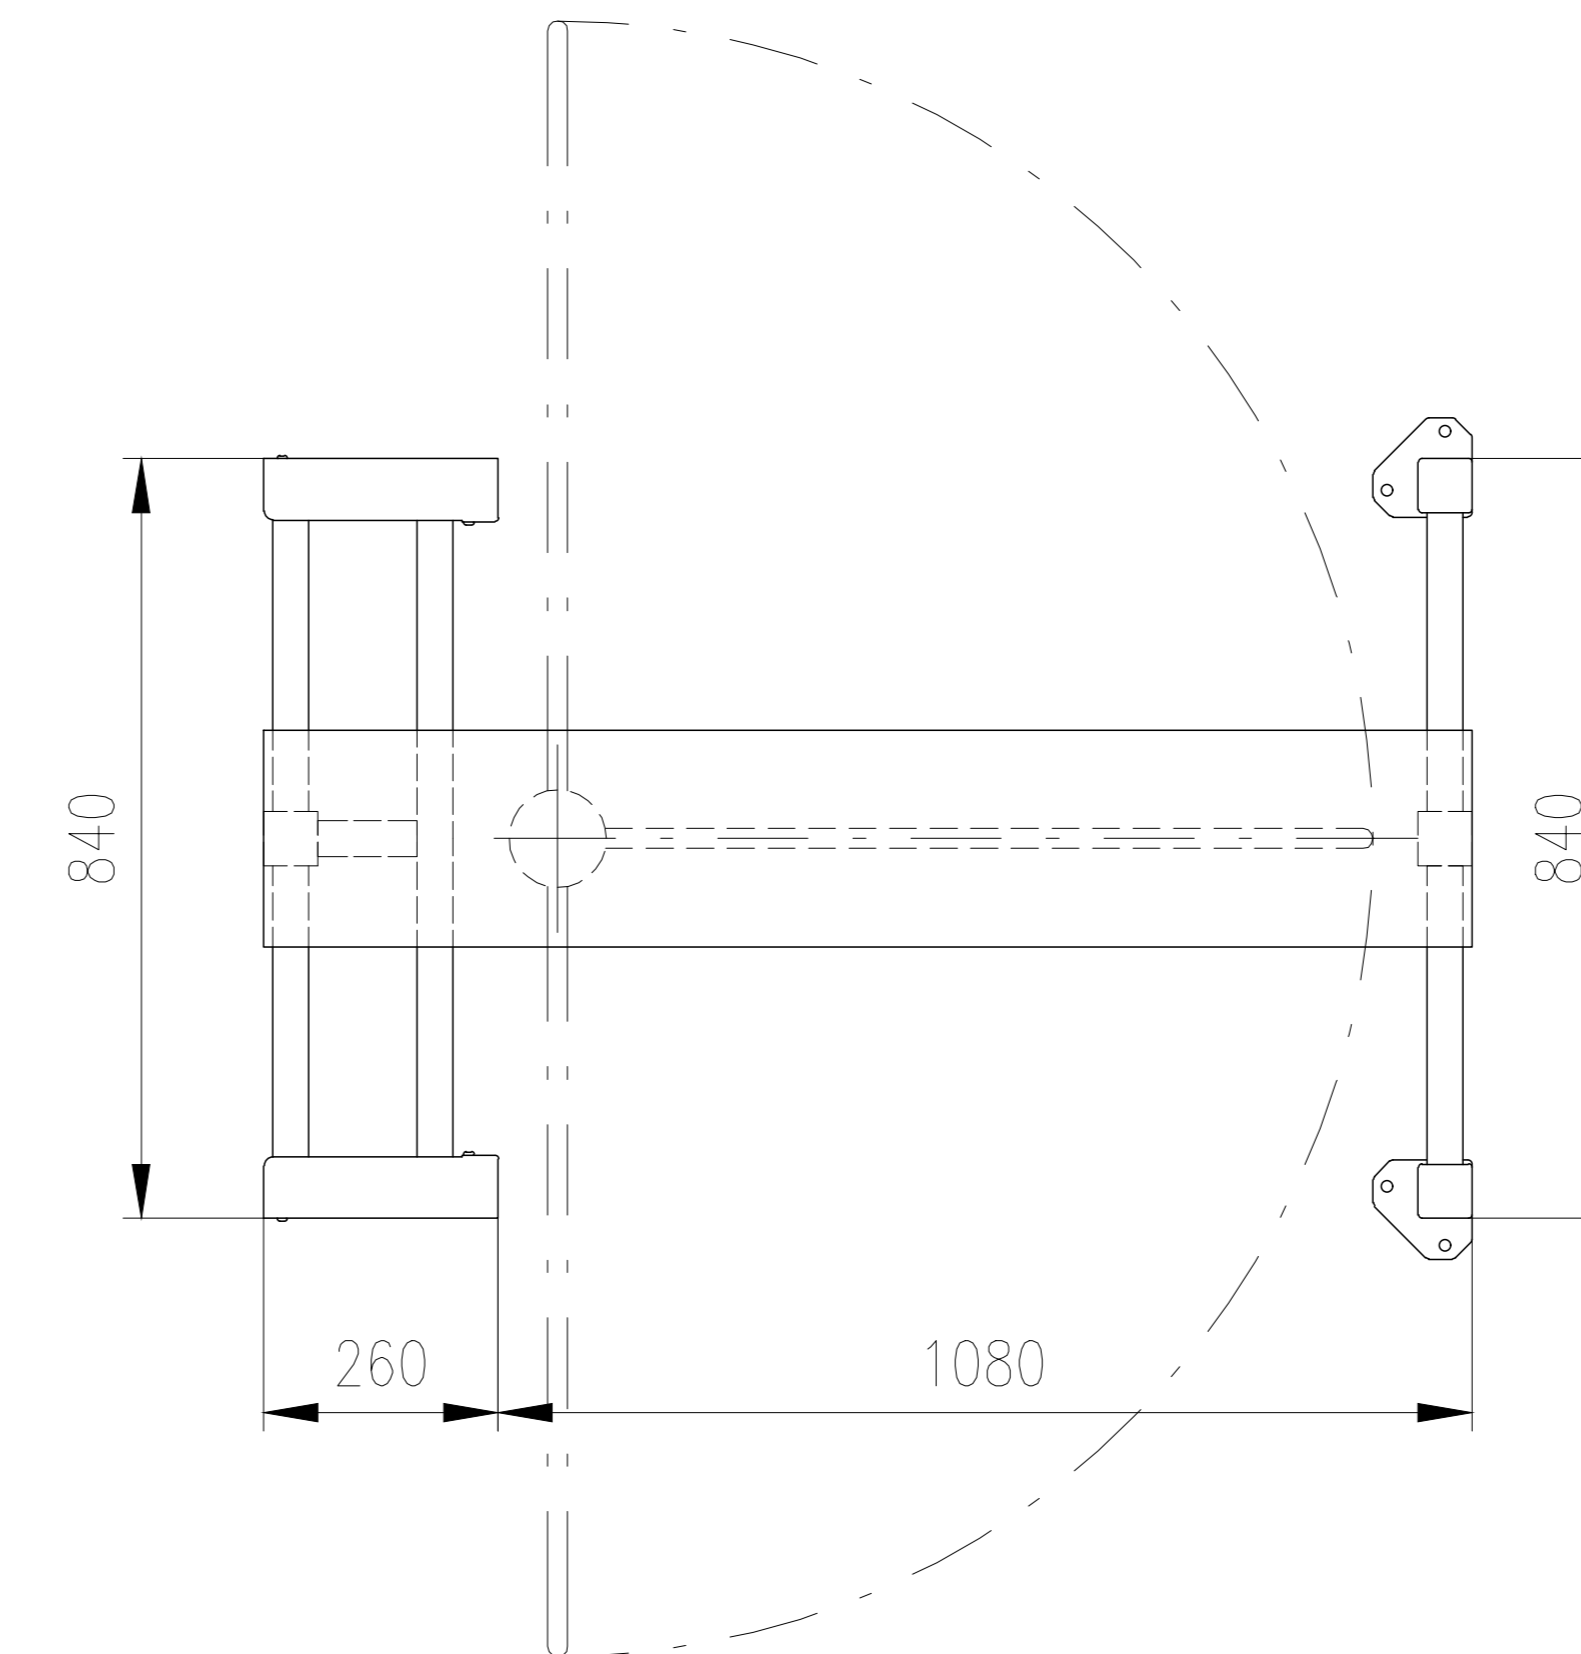

# Gate ERA LE

**MEESONS**  
SAFE SECURE ACCESS

Cardea House  
Sidings Business Park  
Skipton  
BD23 1TB  
08707877846