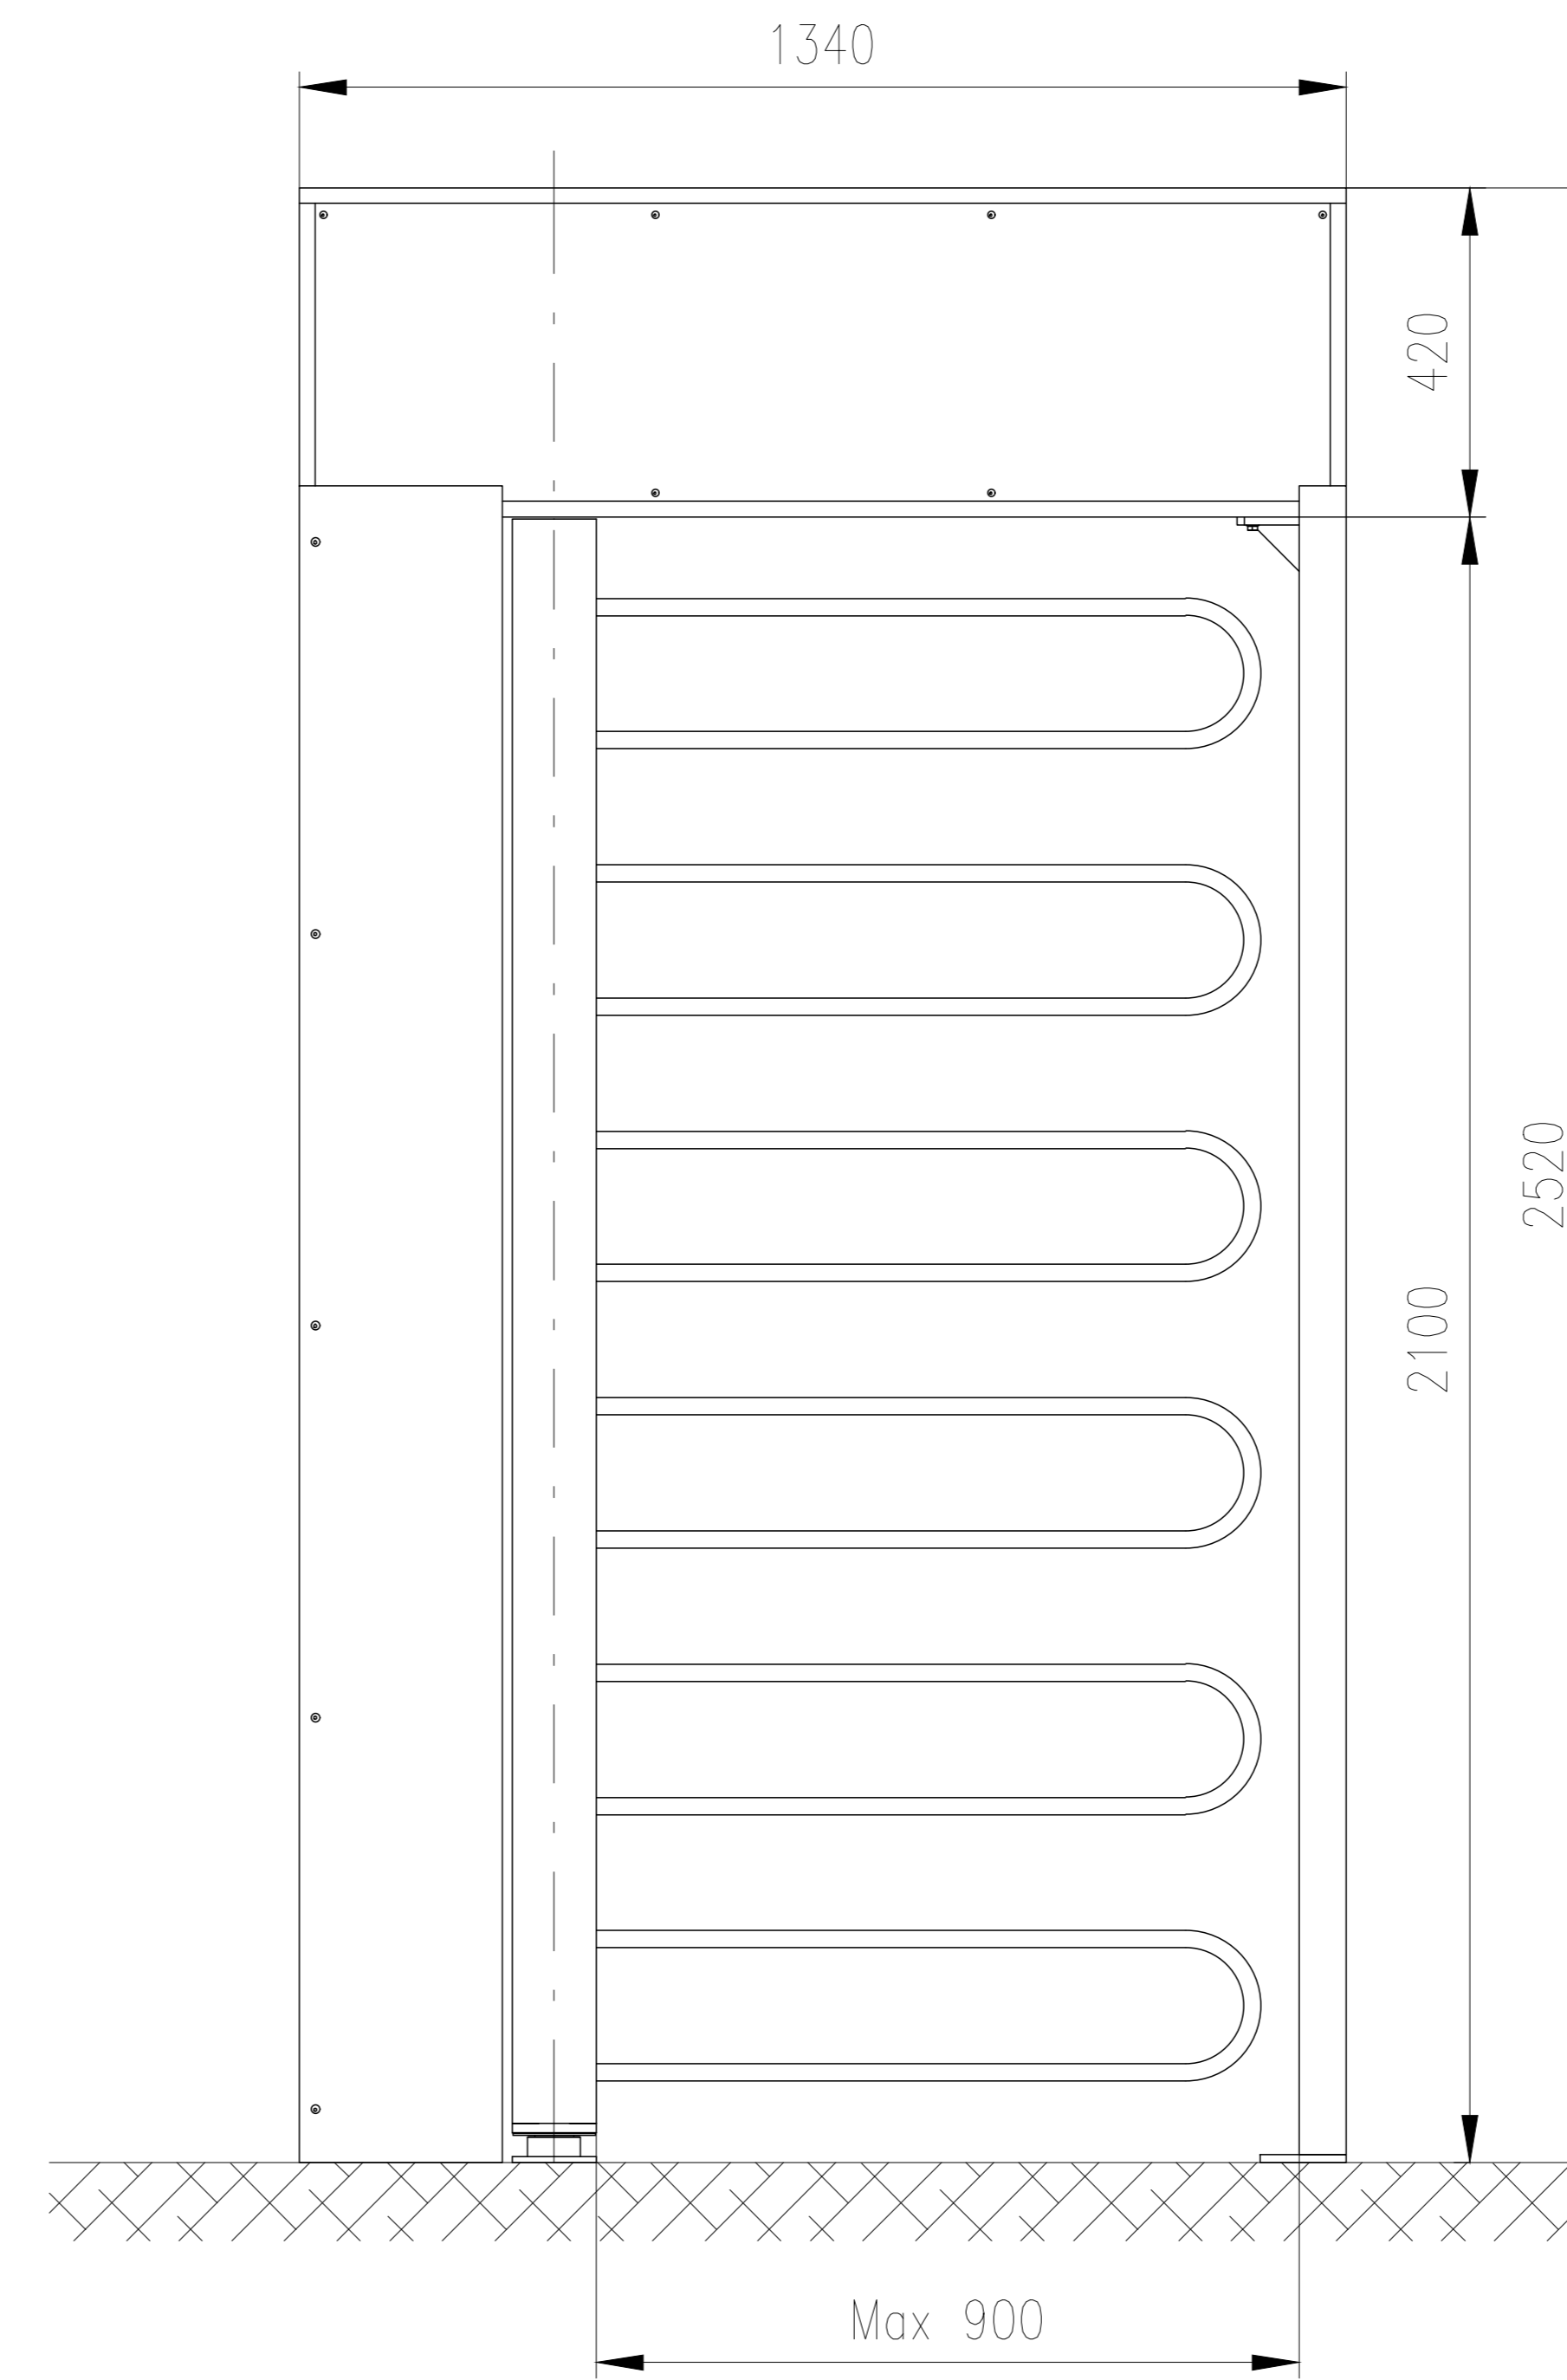

# Gate ERA LE

**MEESONS**  
SAFE SECURE ACCESS

Cardea House  
Sidings Business Park  
Skipton  
BD23 1TB  
08707877846