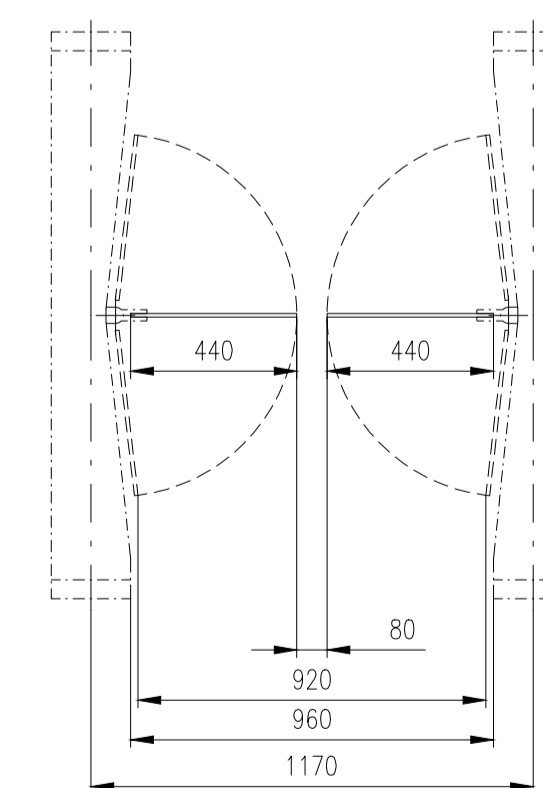

EASYGATE

IM

Design of turnstiles: EASYGATE-IM (Example of installation)

Design of turnstiles: EASYGATE-IM (Heights wings 900mm – Example of installation)

Design of turnstiles: EASYGATE-IM (selection heights wings)

Height=1800

Height=1700

Height=1600

Height=1500

Height=1400

Height=1300

Height=1200

Height=1100

Height=995-1200

Height=950

Design of turnstiles: EASYGATE-IM (selection of passage width)

Passage width=550
(single-wing variant)

Passage width=550

Passage width=650

Passage width=750

Passage width=850

Passage width=920

Passage width=950

Passage width=1050

Design of turnstiles: EASYGATE-IM (Wing: toughened glass 10mm)

Turnstile: EasyGate-IM-M-2W

Turnstile: EasyGate-IM-M-1W

Turnstile: EasyGate-IM-S-1W

Turnstile: EasyGate-IM-M-0W