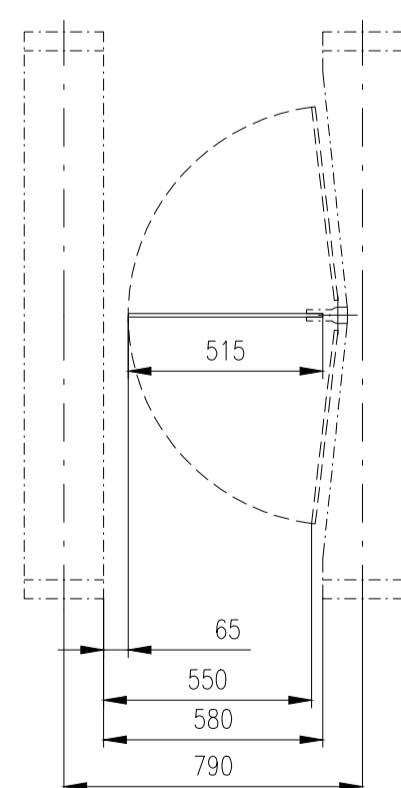

EASYGATE

IM

Design of turnstiles: EASYGATE-IM (Example of installation)

Design of turnstiles: EASYGATE-IM (Heights wings 900mm – Example of installation)

Design of turnstiles: EASYGATE-IM (selection heights wings)

Height=1800

Height=1700

Height=1600

Height=1500

Height=1400

Height=1300

Height=1200

Height=1100

Height=995-1200

Height=950

Design of turnstiles: EASYGATE-IM (selection of passage width)

Passage width=550
(single-wing variant)

Passage width=550

Passage width=650

Passage width=750

Passage width=850

Passage width=920

Passage width=950

Passage width=1050

Design of turnstiles: EASYGATE-IM (Wing: toughened glass 10mm)

Turnstile: EasyGate-IM-M-2W

Turnstile: EasyGate-IM-M-1W

Turnstile: EasyGate-IM-S-1W

Turnstile: EasyGate-IM-M-0W