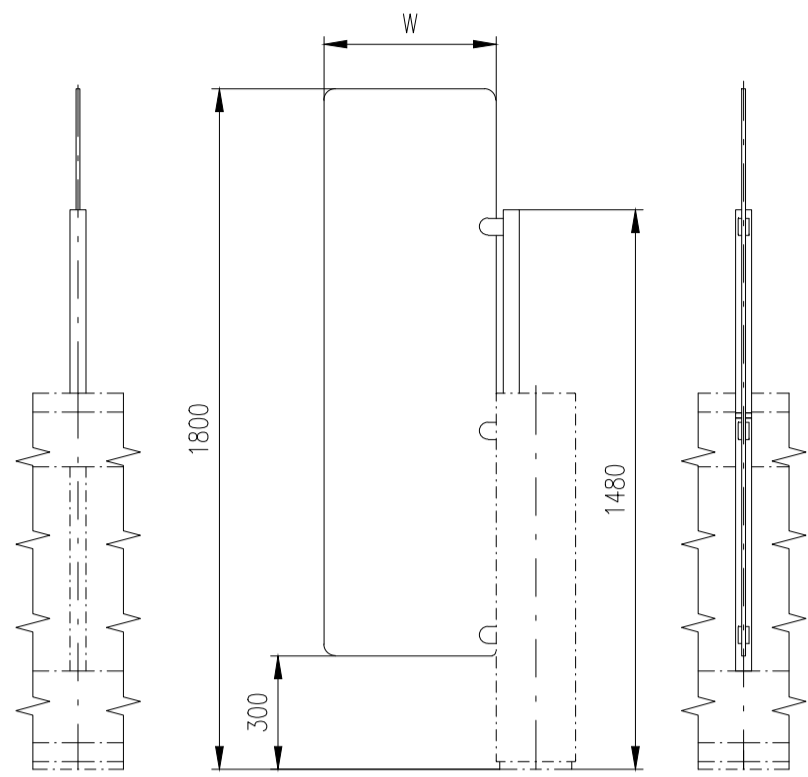

EASYGATE

IM

Design of turnstiles: EASYGATE-IM (Example of installation)

Design of turnstiles: EASYGATE-IM (Heights wings 900mm – Example of installation)

Design of turnstiles: EASYGATE-IM (selection heights wings)

Height=1800

Height=1700

Height=1600

Height=1500

Height=1400

Height=1300

Height=1200

Height=1100

Height=995-1200

Height=950

Design of turnstiles: EASYGATE-IM (selection of passage width)

Passage width=550
(single-wing variant)

Passage width=550

Passage width=650

Passage width=750

Passage width=850

Passage width=920

Passage width=950

Passage width=1050

Design of turnstiles: EASYGATE-IM (Wing: toughened glass 10mm)

Turnstile: EasyGate-IM-M-2W

Turnstile: EasyGate-IM-M-1W

Turnstile: EasyGate-IM-S-1W

Turnstile: EasyGate-IM-M-0W