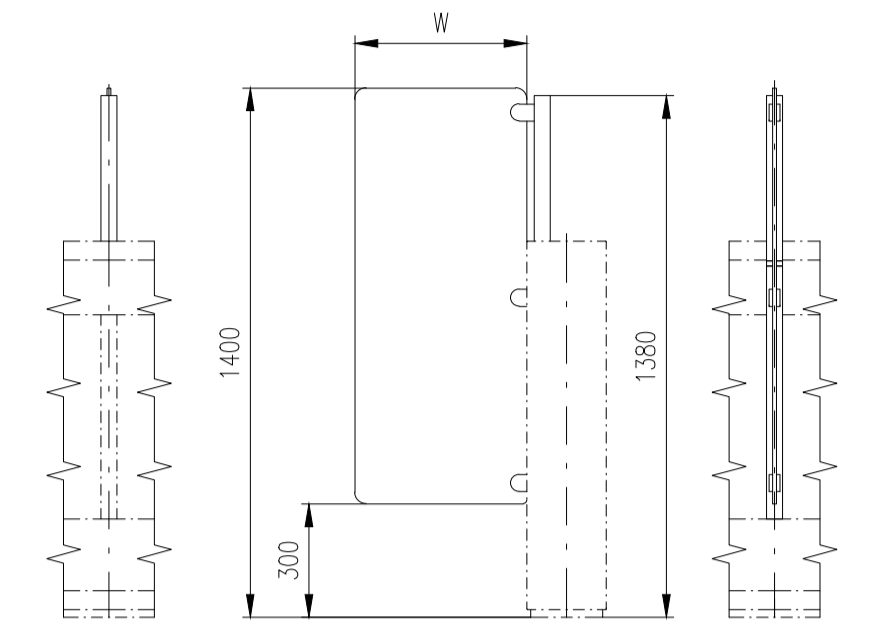

EASYGATE

IM

Design of turnstiles: EASYGATE-IM (Example of installation)

Design of turnstiles: EASYGATE-IM (Heights wings 900mm – Example of installation)

Design of turnstiles: EASYGATE-IM (selection heights wings)

Height=1800

Height=1700

Height=1600

Height=1500

Height=1400

Height=1300

Height=1200

Height=1100

Height=995-1200

Height=950

Design of turnstiles: EASYGATE-IM (selection of passage width)

Passage width=550
(single-wing variant)

Passage width=550

Passage width=650

Passage width=750

Passage width=850

Passage width=920

Passage width=950

Passage width=1050

Design of turnstiles: EASYGATE-IM (Wing: toughened glass 10mm)

Turnstile: EasyGate-IM-M-2W

Turnstile: EasyGate-IM-M-1W

Turnstile: EasyGate-IM-S-1W

Turnstile: EasyGate-IM-M-0W