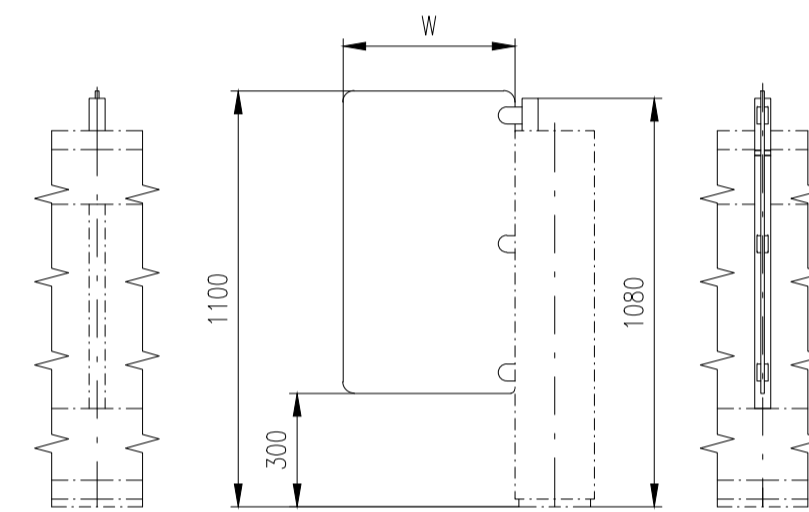

EASYGATE

IM

Design of turnstiles: EASYGATE-IM (Example of installation)

Design of turnstiles: EASYGATE-IM (Heights wings 900mm – Example of installation)

Design of turnstiles: EASYGATE-IM (selection heights wings)

Height=1800

Height=1700

Height=1600

Height=1500

Height=1400

Height=1300

Height=1200

Height=1100

Height=995-1200

Height=950

Design of turnstiles: EASYGATE-IM (selection of passage width)

Passage width=550
(single-wing variant)

Passage width=550

Passage width=650

Passage width=750

Passage width=850

Passage width=920

Passage width=950

Passage width=1050

Design of turnstiles: EASYGATE-IM (Wing: toughened glass 10mm)

Turnstile: EasyGate-IM-M-2W

Turnstile: EasyGate-IM-M-1W

Turnstile: EasyGate-IM-S-1W

Turnstile: EasyGate-IM-M-0W