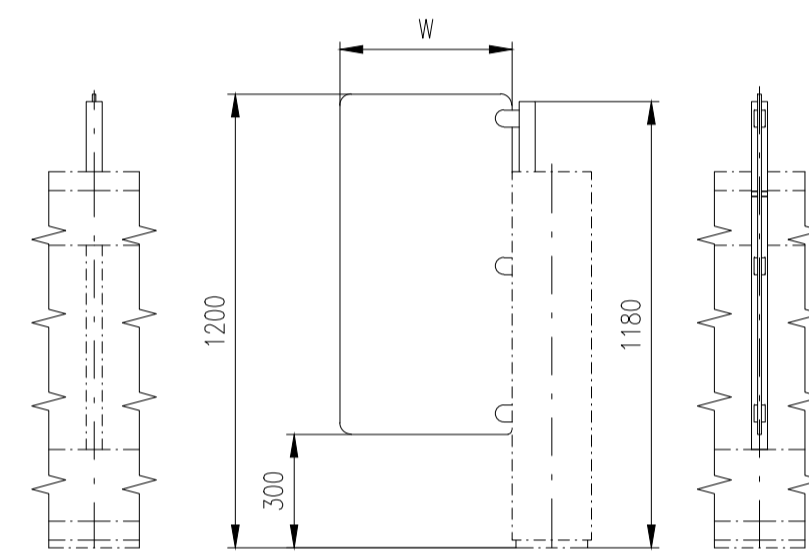

EASYGATE

IM

Design of turnstiles: EASYGATE-IM (Example of installation)

Design of turnstiles: EASYGATE-IM (Heights wings 900mm – Example of installation)

Design of turnstiles: EASYGATE-IM (selection heights wings)

Height=1800

Height=1700

Height=1600

Height=1500

Height=1400

Height=1300

Height=1200

Height=1100

Height=995-1200

Height=950

Design of turnstiles: EASYGATE-IM (selection of passage width)

Passage width=550
(single-wing variant)

Passage width=550

Passage width=650

Passage width=750

Passage width=850

Passage width=920

Passage width=950

Passage width=1050

Design of turnstiles: EASYGATE-IM (Wing: toughened glass 10mm)

Turnstile: EasyGate-IM-M-2W

Turnstile: EasyGate-IM-M-1W

Turnstile: EasyGate-IM-S-1W

Turnstile: EasyGate-IM-M-0W