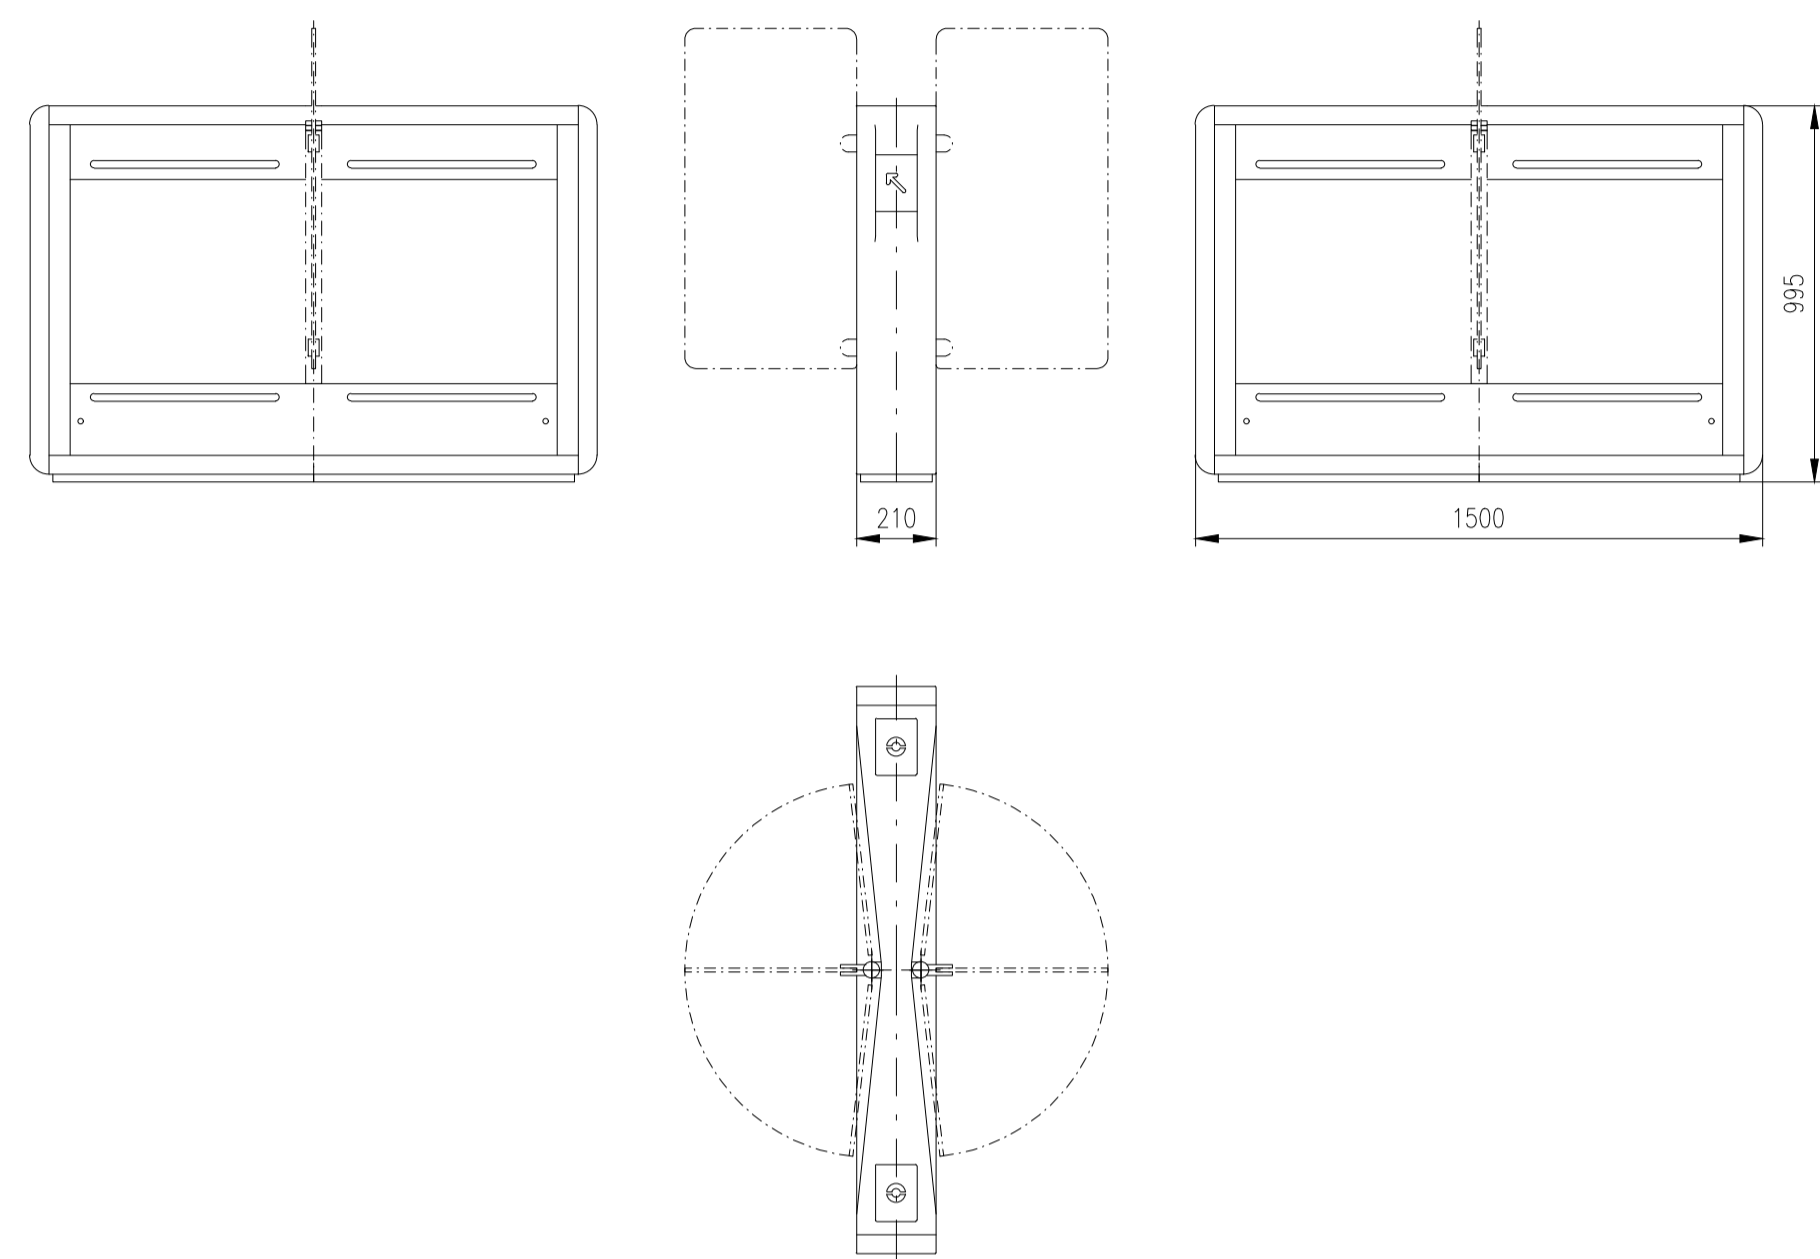

Height=995-1200

Height=950

Design of turnstiles: EASYGATE-IM (selection of passage width)

Passage width=550
(single-wing variant)

Passage width=550

Passage width=650

Passage width=750

Passage width=850

Passage width=920

Passage width=950

Passage width=1050

Design of turnstiles: EASYGATE-IM (Wing: toughened glass 10mm)

Turnstile: EasyGate-IM-M-2W

Turnstile: EasyGate-IM-M-1W

Turnstile: EasyGate-IM-S-1W

Turnstile: EasyGate-IM-M-0W

Turnstile: EasyGate-IM-S-0W

Design of turnstiles: EASYGATE-IM (Wing: toughened glass 10mm/infill glass panel Connex 6,4mm)

Turnstile: EasyGate-IM-M-2W

Turnstile: EasyGate-IM-M-1W

Turnstile: EasyGate-IM-S-1W

Turnstile: EasyGate-IM-M-0W

Turnstile: EasyGate-IM-S-0W

Design of turnstiles: EASYGATE-IM (Wing: toughened glass 10mm/for heights wings 900mm)

Turnstile: EasyGate-IM-M-2W

Turnstile: EasyGate-IM-M-1W

Turnstile: EasyGate-IM-S-1W