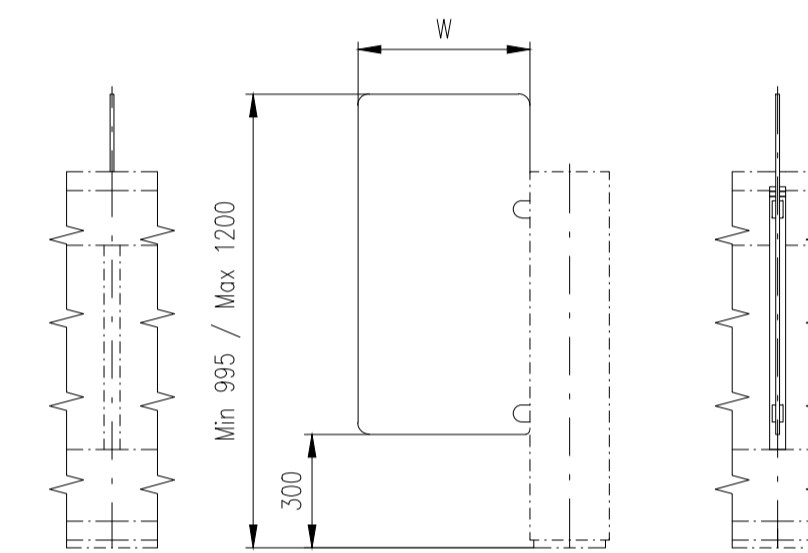

EASYGATE

IM

Design of turnstiles: EASYGATE-IM (Example of installation)

Design of turnstiles: EASYGATE-IM (Heights wings 900mm – Example of installation)

Design of turnstiles: EASYGATE-IM (selection heights wings)

Height=1800

Height=1700

Height=1600

Height=1500

Height=1400

Height=1300

Height=1200

Height=1100

Height=995-1200

Height=950

Design of turnstiles: EASYGATE-IM (selection of passage width)

Passage width=550
(single-wing variant)

Passage width=550

Passage width=650

Passage width=750

Passage width=850

Passage width=920

Passage width=950

Passage width=1050

Design of turnstiles: EASYGATE-IM (Wing: toughened glass 10mm)

Turnstile: EasyGate-IM-M-2W

Turnstile: EasyGate-IM-M-1W

Turnstile: EasyGate-IM-S-1W

Turnstile: EasyGate-IM-M-0W