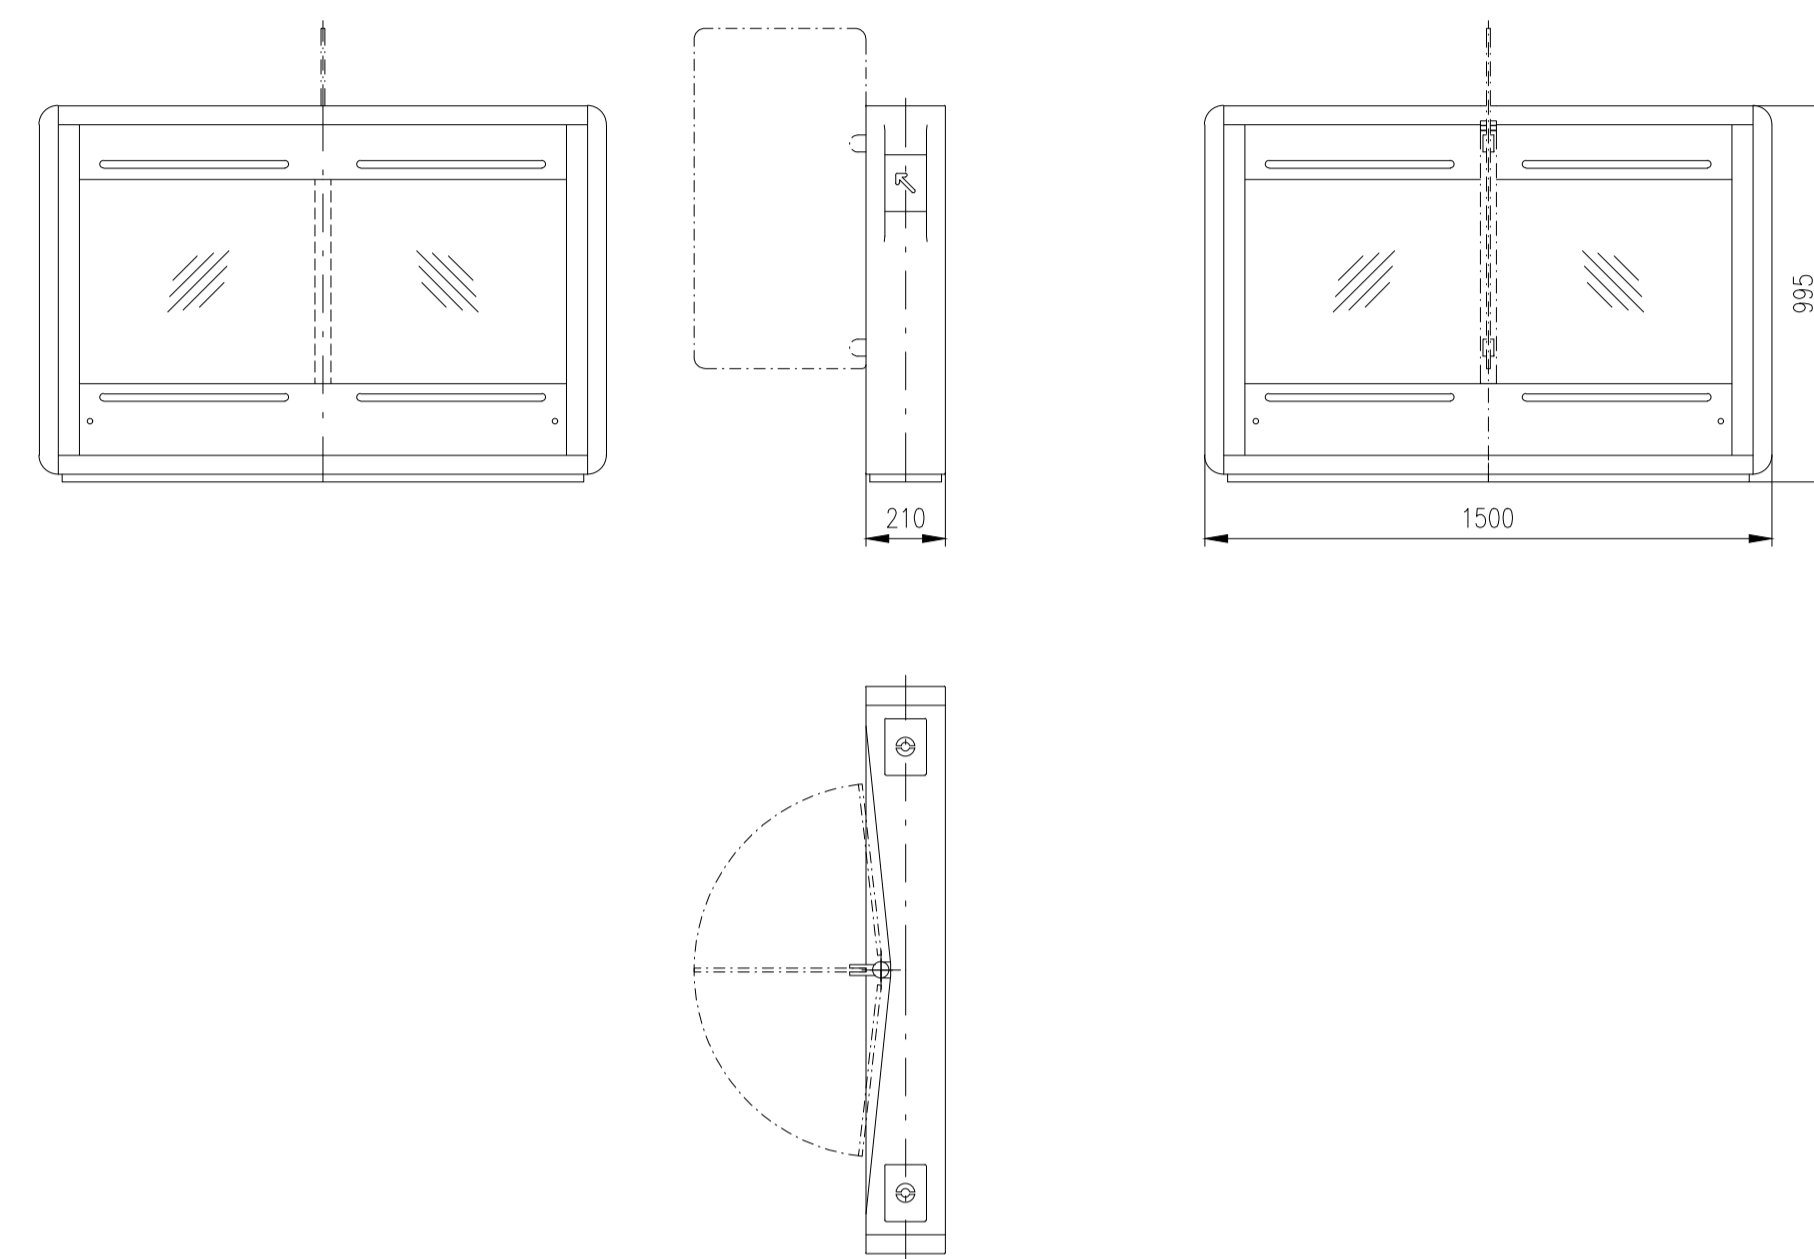

Passage width=920

Passage width=950

Passage width=1050

Design of turnstiles: EASYGATE-IM (Wing: toughened glass 10mm)

Turnstile: EasyGate-IM-M-2W

Turnstile: EasyGate-IM-M-1W

Turnstile: EasyGate-IM-S-1W

Turnstile: EasyGate-IM-M-0W

Turnstile: EasyGate-IM-S-0W

Design of turnstiles: EASYGATE-IM (Wing: toughened glass 10mm/infill glass panel Connex 6,4mm)

Turnstile: EasyGate-IM-M-2W

Turnstile: EasyGate-IM-M-1W

Turnstile: EasyGate-IM-S-1W

Turnstile: EasyGate-IM-M-0W

Turnstile: EasyGate-IM-S-0W

Design of turnstiles: EASYGATE-IM (Wing: toughened glass 10mm/for heights wings 900mm)

Turnstile: EasyGate-IM-M-2W

Turnstile: EasyGate-IM-M-1W

Turnstile: EasyGate-IM-S-1W

Design of turnstiles: EASYGATE-IM (Wing: toughened glass 10mm/for heights wings 900mm/infill glass panel Connex 6,4mm)

Turnstile: EasyGate-IM-M-2W

Turnstile: EasyGate-IM-M-1W

Turnstile: EasyGate-IM-S-1W