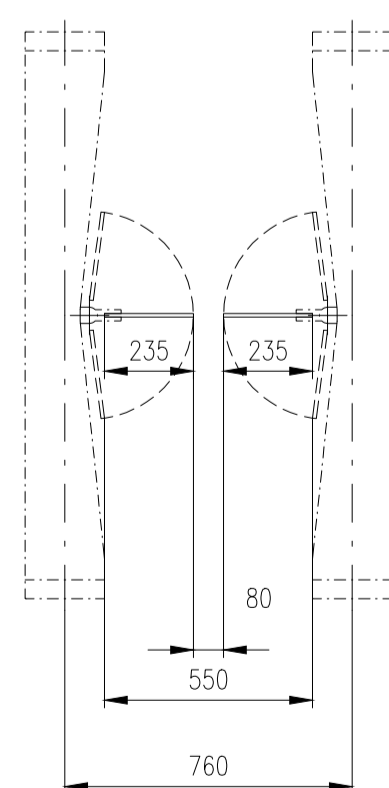

EASYGATE

IM

Design of turnstiles: EASYGATE-IM (Example of installation)

Design of turnstiles: EASYGATE-IM (Heights wings 900mm – Example of installation)

Design of turnstiles: EASYGATE-IM (selection heights wings)

Height=1800

Height=1700

Height=1600

Height=1500

Height=1400

Height=1300

Height=1200

Height=1100

Height=995-1200

Height=950

Design of turnstiles: EASYGATE-IM (selection of passage width)

Passage width=550
(single-wing variant)

Passage width=550

Passage width=650

Passage width=750

Passage width=850

Passage width=920

Passage width=950

Passage width=1050

Design of turnstiles: EASYGATE-IM (Wing: toughened glass 10mm)

Turnstile: EasyGate-IM-M-2W

Turnstile: EasyGate-IM-M-1W

Turnstile: EasyGate-IM-S-1W

Turnstile: EasyGate-IM-M-0W