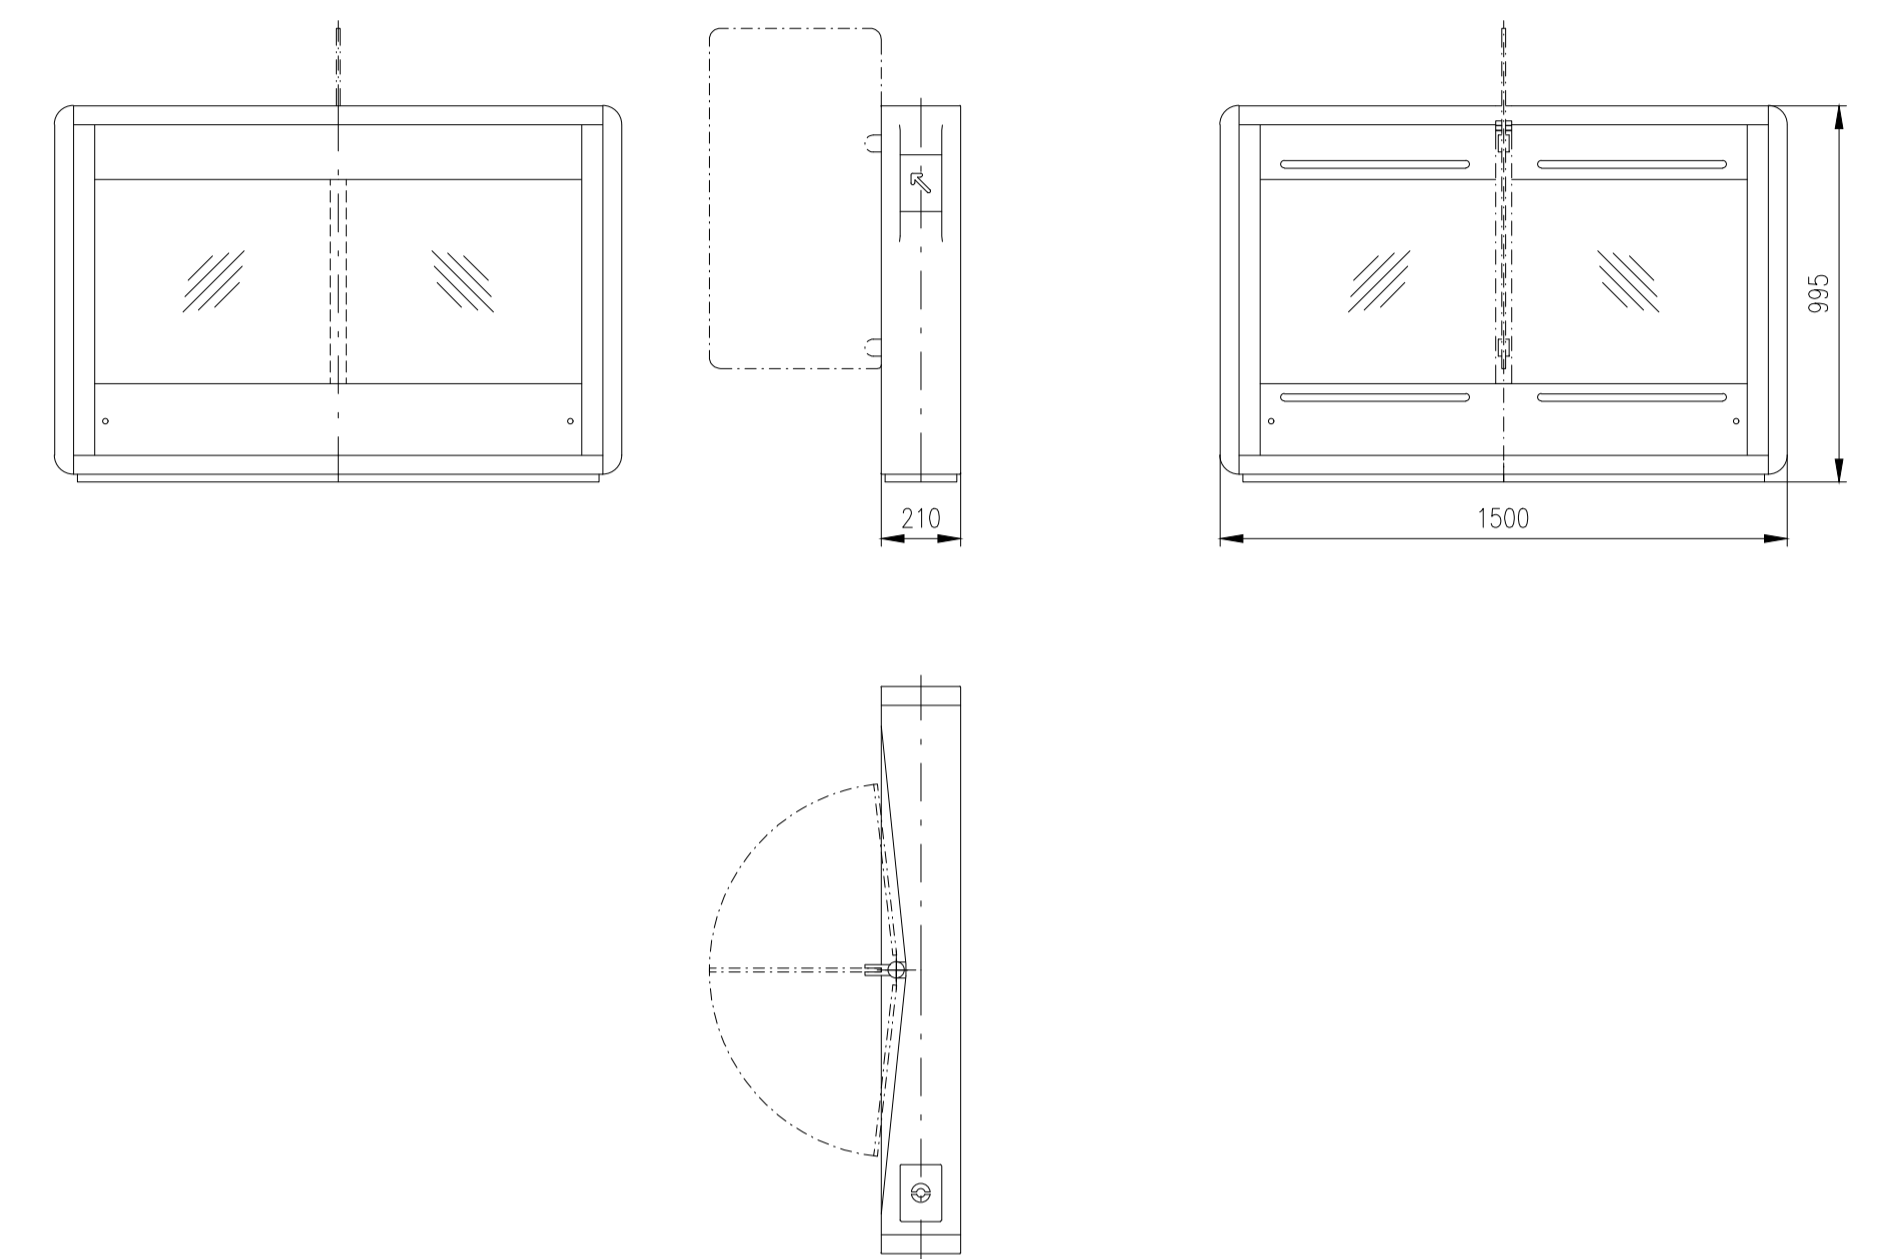

Passage width=920

Passage width=950

Passage width=1050

Design of turnstiles: EASYGATE-IM (Wing: toughened glass 10mm)

Turnstile: EasyGate-IM-M-2W

Turnstile: EasyGate-IM-M-1W

Turnstile: EasyGate-IM-S-1W

Turnstile: EasyGate-IM-M-0W

Turnstile: EasyGate-IM-S-0W

Design of turnstiles: EASYGATE-IM (Wing: toughened glass 10mm/infill glass panel Connex 6,4mm)

Turnstile: EasyGate-IM-M-2W

Turnstile: EasyGate-IM-M-1W

Turnstile: EasyGate-IM-S-1W

Turnstile: EasyGate-IM-M-0W

Turnstile: EasyGate-IM-S-0W

Design of turnstiles: EASYGATE-IM (Wing: toughened glass 10mm/for heights wings 900mm)

Turnstile: EasyGate-IM-M-2W

Turnstile: EasyGate-IM-M-1W

Turnstile: EasyGate-IM-S-1W

Design of turnstiles: EASYGATE-IM (Wing: toughened glass 10mm/for heights wings 900mm/infill glass panel Connex 6,4mm)

Turnstile: EasyGate-IM-M-2W

Turnstile: EasyGate-IM-M-1W

Turnstile: EasyGate-IM-S-1W