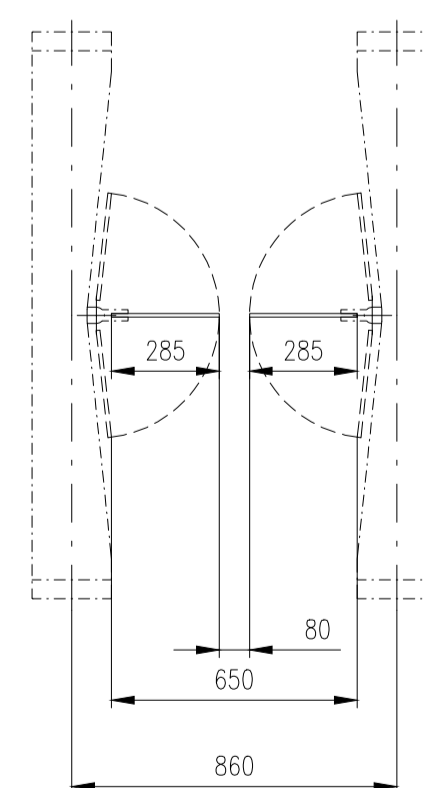

EASYGATE

IM

Design of turnstiles: EASYGATE-IM (Example of installation)

Design of turnstiles: EASYGATE-IM (Heights wings 900mm – Example of installation)

Design of turnstiles: EASYGATE-IM (selection heights wings)

Height=1800

Height=1700

Height=1600

Height=1500

Height=1400

Height=1300

Height=1200

Height=1100

Height=995-1200

Height=950

Design of turnstiles: EASYGATE-IM (selection of passage width)

Passage width=550
(single-wing variant)

Passage width=550

Passage width=650

Passage width=750

Passage width=850

Passage width=920

Passage width=950

Passage width=1050

Design of turnstiles: EASYGATE-IM (Wing: toughened glass 10mm)

Turnstile: EasyGate-IM-M-2W

Turnstile: EasyGate-IM-M-1W

Turnstile: EasyGate-IM-S-1W

Turnstile: EasyGate-IM-M-0W