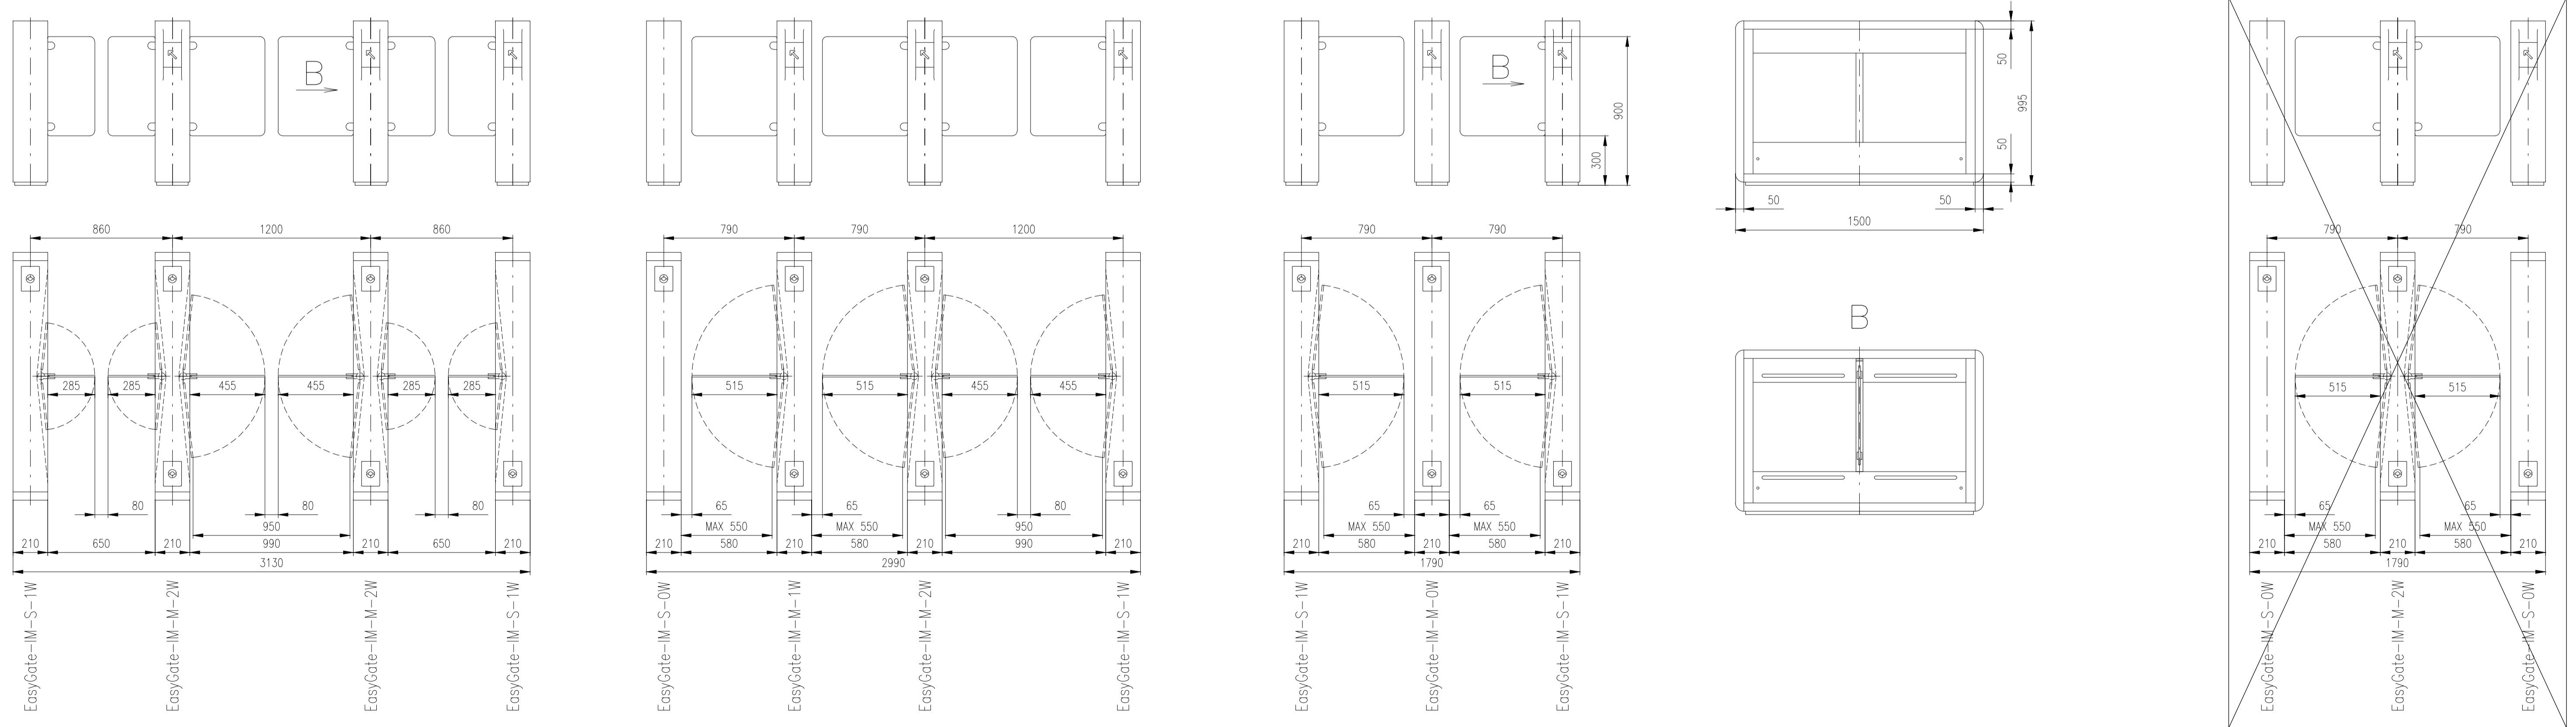

EASYGATE

IM

Design of turnstiles: EASYGATE-IM (Example of installation)

Design of turnstiles: EASYGATE-IM (Heights wings 900mm – Example of installation)

Design of turnstiles: EASYGATE-IM (selection heights wings)

Height=1800

Height=1700

Height=1600

Height=1500

Height=1400

Height=1300

Height=1200

Height=1100

Height=995-1200

Height=950

Design of turnstiles: EASYGATE-IM (selection of passage width)

Passage width=550
(single-wing variant)

Passage width=550

Passage width=650

Passage width=750

Passage width=850

Passage width=920

Passage width=950

Passage width=1050

Design of turnstiles: EASYGATE-IM (Wing: toughened glass 10mm)

Turnstile: EasyGate-IM-M-2W

Turnstile: EasyGate-IM-M-1W

Turnstile: EasyGate-IM-S-1W

Turnstile: EasyGate-IM-M-0W