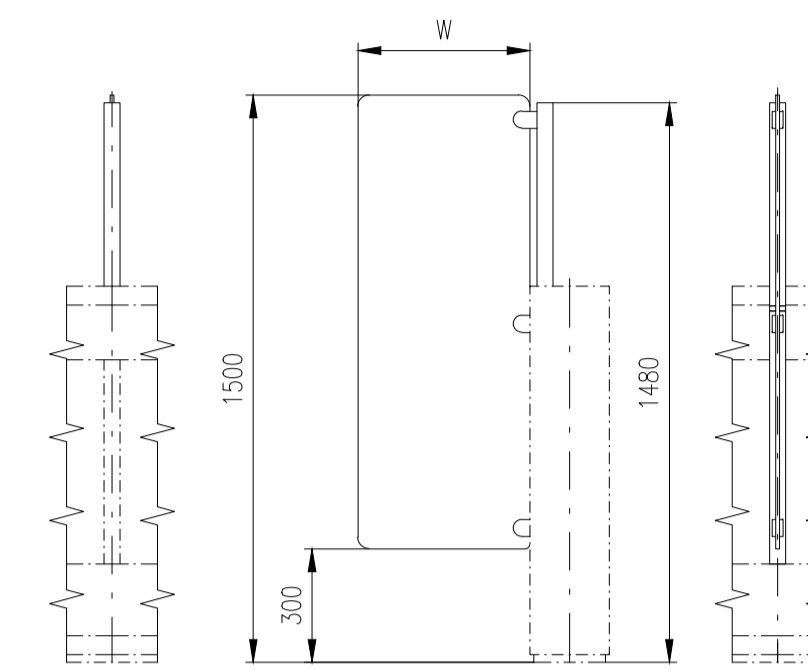

EASYGATE

IM

Design of turnstiles: EASYGATE-IM (Example of installation)

Design of turnstiles: EASYGATE-IM (Heights wings 900mm – Example of installation)

Design of turnstiles: EASYGATE-IM (selection heights wings)

Height=1800

Height=1700

Height=1600

Height=1500

Height=1400

Height=1300

Height=1200

Height=1100

Height=995-1200

Height=950

Design of turnstiles: EASYGATE-IM (selection of passage width)

Passage width=550
(single-wing variant)

Passage width=550

Passage width=650

Passage width=750

Passage width=850

Passage width=920

Passage width=950

Passage width=1050

Design of turnstiles: EASYGATE-IM (Wing: toughened glass 10mm)

Turnstile: EasyGate-IM-M-2W

Turnstile: EasyGate-IM-M-1W

Turnstile: EasyGate-IM-S-1W

Turnstile: EasyGate-IM-M-0W