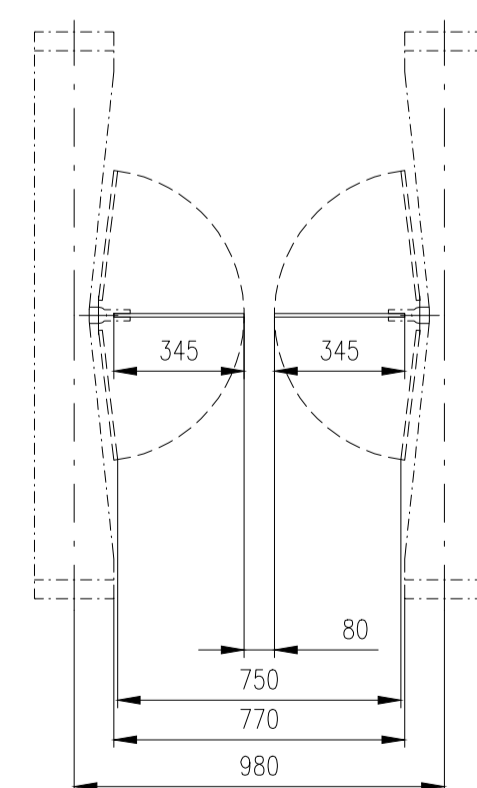

EASYGATE

IM

Design of turnstiles: EASYGATE-IM (Example of installation)

Design of turnstiles: EASYGATE-IM (Heights wings 900mm – Example of installation)

Design of turnstiles: EASYGATE-IM (selection heights wings)

Height=1800

Height=1700

Height=1600

Height=1500

Height=1400

Height=1300

Height=1200

Height=1100

Height=995-1200

Height=950

Design of turnstiles: EASYGATE-IM (selection of passage width)

Passage width=550
(single-wing variant)

Passage width=550

Passage width=650

Passage width=750

Passage width=850

Passage width=920

Passage width=950

Passage width=1050

Design of turnstiles: EASYGATE-IM (Wing: toughened glass 10mm)

Turnstile: EasyGate-IM-M-2W

Turnstile: EasyGate-IM-M-1W

Turnstile: EasyGate-IM-S-1W

Turnstile: EasyGate-IM-M-0W