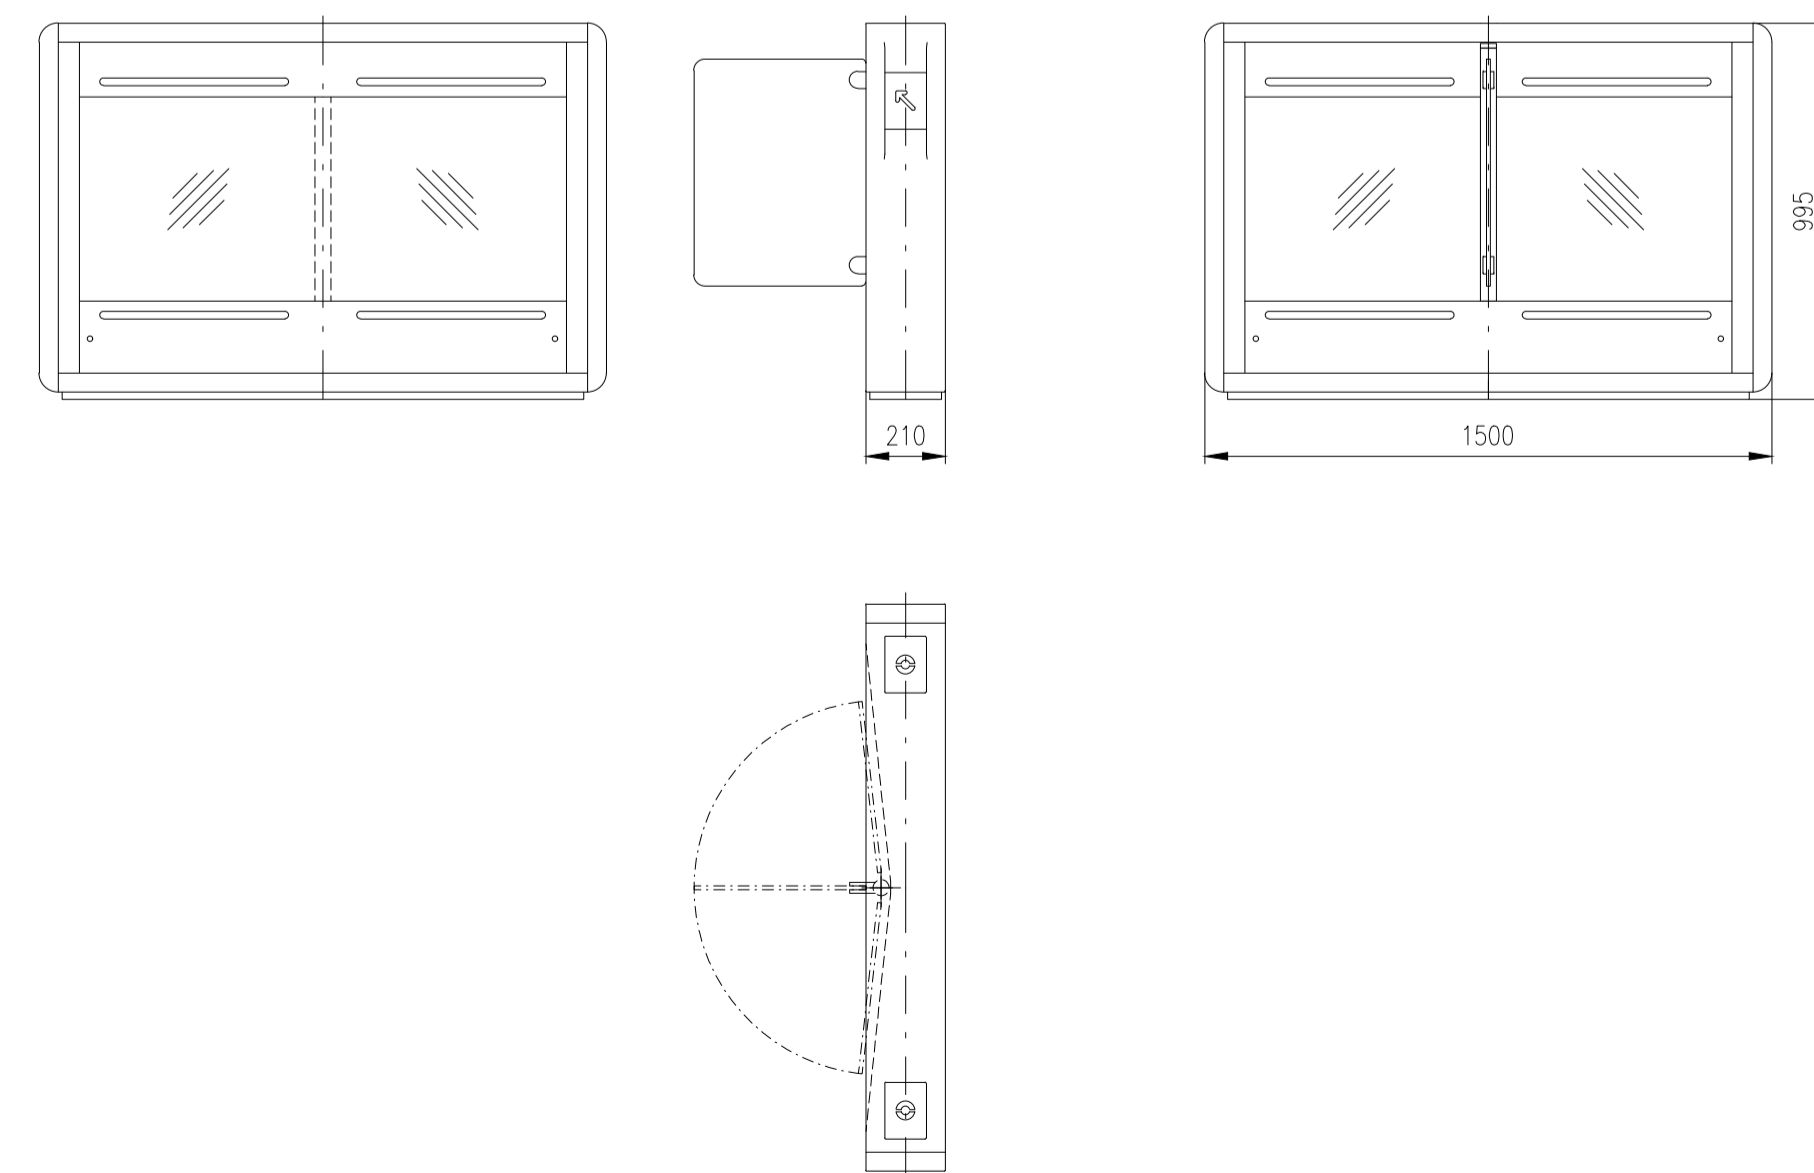

Passage width=920

Passage width=950

Passage width=1050

Design of turnstiles: EASYGATE-IM (Wing: toughened glass 10mm)

Turnstile: EasyGate-IM-M-2W

Turnstile: EasyGate-IM-M-1W

Turnstile: EasyGate-IM-S-1W

Turnstile: EasyGate-IM-M-0W

Turnstile: EasyGate-IM-S-0W

Design of turnstiles: EASYGATE-IM (Wing: toughened glass 10mm/infill glass panel Connex 6,4mm)

Turnstile: EasyGate-IM-M-2W

Turnstile: EasyGate-IM-M-1W

Turnstile: EasyGate-IM-S-1W

Turnstile: EasyGate-IM-M-0W

Turnstile: EasyGate-IM-S-0W

Design of turnstiles: EASYGATE-IM (Wing: toughened glass 10mm/for heights wings 900mm)

Turnstile: EasyGate-IM-M-2W

Turnstile: EasyGate-IM-M-1W

Turnstile: EasyGate-IM-S-1W

Design of turnstiles: EASYGATE-IM (Wing: toughened glass 10mm/for heights wings 900mm/infill glass panel Connex 6,4mm)

Turnstile: EasyGate-IM-M-2W

Turnstile: EasyGate-IM-M-1W

Turnstile: EasyGate-IM-S-1W