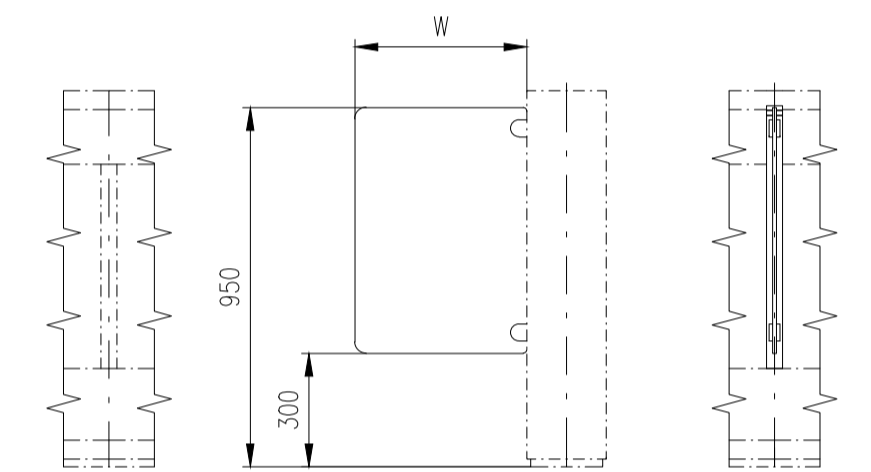

EASYGATE

IM

Design of turnstiles: EASYGATE-IM (Example of installation)

Design of turnstiles: EASYGATE-IM (Heights wings 900mm – Example of installation)

Design of turnstiles: EASYGATE-IM (selection heights wings)

Height=1800

Height=1700

Height=1600

Height=1500

Height=1400

Height=1300

Height=1200

Height=1100

Height=995-1200

Height=950

Design of turnstiles: EASYGATE-IM (selection of passage width)

Passage width=550
(single-wing variant)

Passage width=550

Passage width=650

Passage width=750

Passage width=850

Passage width=920

Passage width=950

Passage width=1050

Design of turnstiles: EASYGATE-IM (Wing: toughened glass 10mm)

Turnstile: EasyGate-IM-M-2W

Turnstile: EasyGate-IM-M-1W

Turnstile: EasyGate-IM-S-1W

Turnstile: EasyGate-IM-M-0W