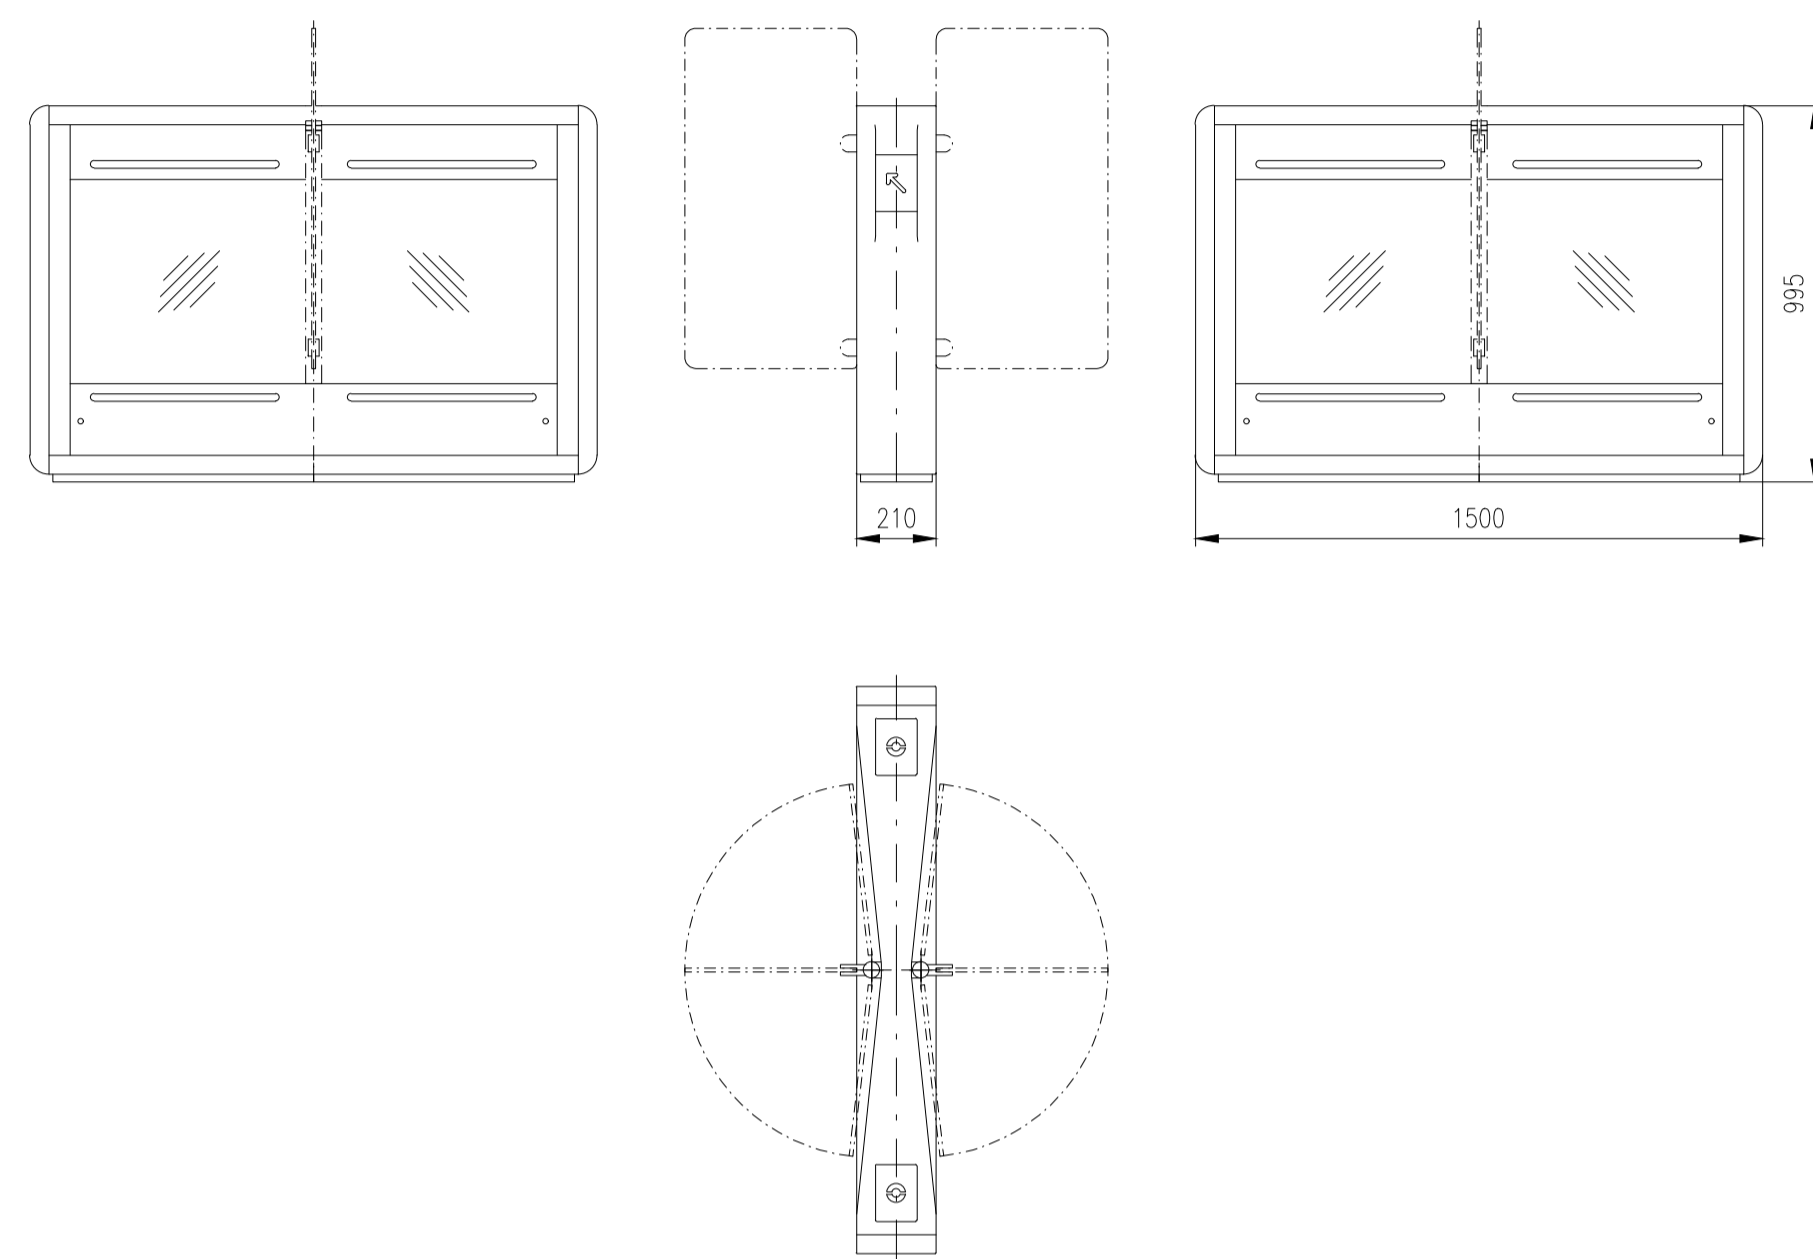

Height=995-1200

Height=950

Design of turnstiles: EASYGATE-IM (selection of passage width)

Passage width=550
(single-wing variant)

Passage width=550

Passage width=650

Passage width=750

Passage width=850

Passage width=920

Passage width=950

Passage width=1050

Design of turnstiles: EASYGATE-IM (Wing: toughened glass 10mm)

Turnstile: EasyGate-IM-M-2W

Turnstile: EasyGate-IM-M-1W

Turnstile: EasyGate-IM-S-1W

Turnstile: EasyGate-IM-M-0W

Turnstile: EasyGate-IM-S-0W

Design of turnstiles: EASYGATE-IM (Wing: toughened glass 10mm/infill glass panel Connex 6,4mm)

Turnstile: EasyGate-IM-M-2W

Turnstile: EasyGate-IM-M-1W

Turnstile: EasyGate-IM-S-1W

Turnstile: EasyGate-IM-M-0W

Turnstile: EasyGate-IM-S-0W

Design of turnstiles: EASYGATE-IM (Wing: toughened glass 10mm/for heights wings 900mm)

Turnstile: EasyGate-IM-M-2W

Turnstile: EasyGate-IM-M-1W

Turnstile: EasyGate-IM-S-1W