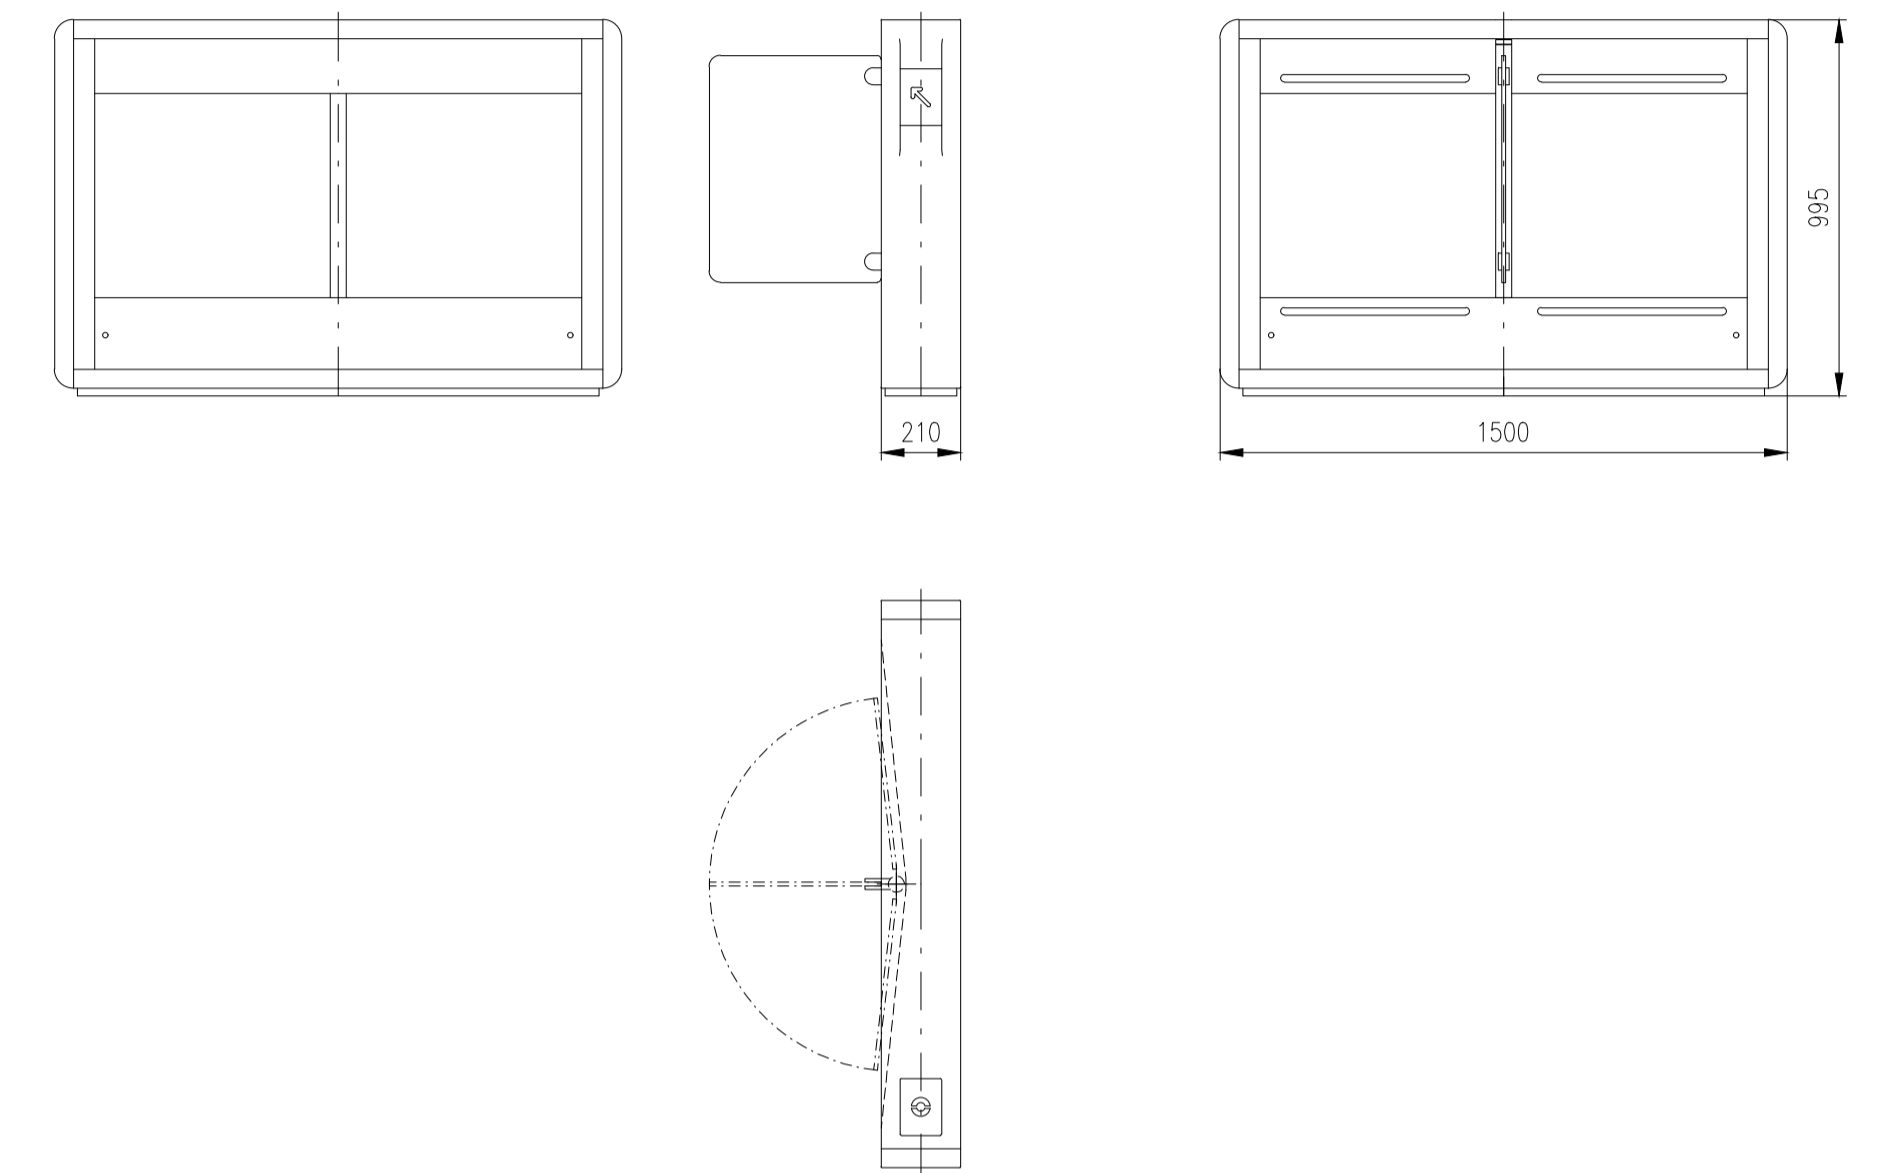

Passage width=920

Passage width=950

Passage width=1050

Design of turnstiles: EASYGATE-IM (Wing: toughened glass 10mm)

Turnstile: EasyGate-IM-M-2W

Turnstile: EasyGate-IM-M-1W

Turnstile: EasyGate-IM-S-1W

Turnstile: EasyGate-IM-M-0W

Turnstile: EasyGate-IM-S-0W

Design of turnstiles: EASYGATE-IM (Wing: toughened glass 10mm/infill glass panel Connex 6,4mm)

Turnstile: EasyGate-IM-M-2W

Turnstile: EasyGate-IM-M-1W

Turnstile: EasyGate-IM-S-1W

Turnstile: EasyGate-IM-M-0W

Turnstile: EasyGate-IM-S-0W

Design of turnstiles: EASYGATE-IM (Wing: toughened glass 10mm/for heights wings 900mm)

Turnstile: EasyGate-IM-M-2W

Turnstile: EasyGate-IM-M-1W

Turnstile: EasyGate-IM-S-1W

Design of turnstiles: EASYGATE-IM (Wing: toughened glass 10mm/for heights wings 900mm/infill glass panel Connex 6,4mm)

Turnstile: EasyGate-IM-M-2W

Turnstile: EasyGate-IM-M-1W

Turnstile: EasyGate-IM-S-1W