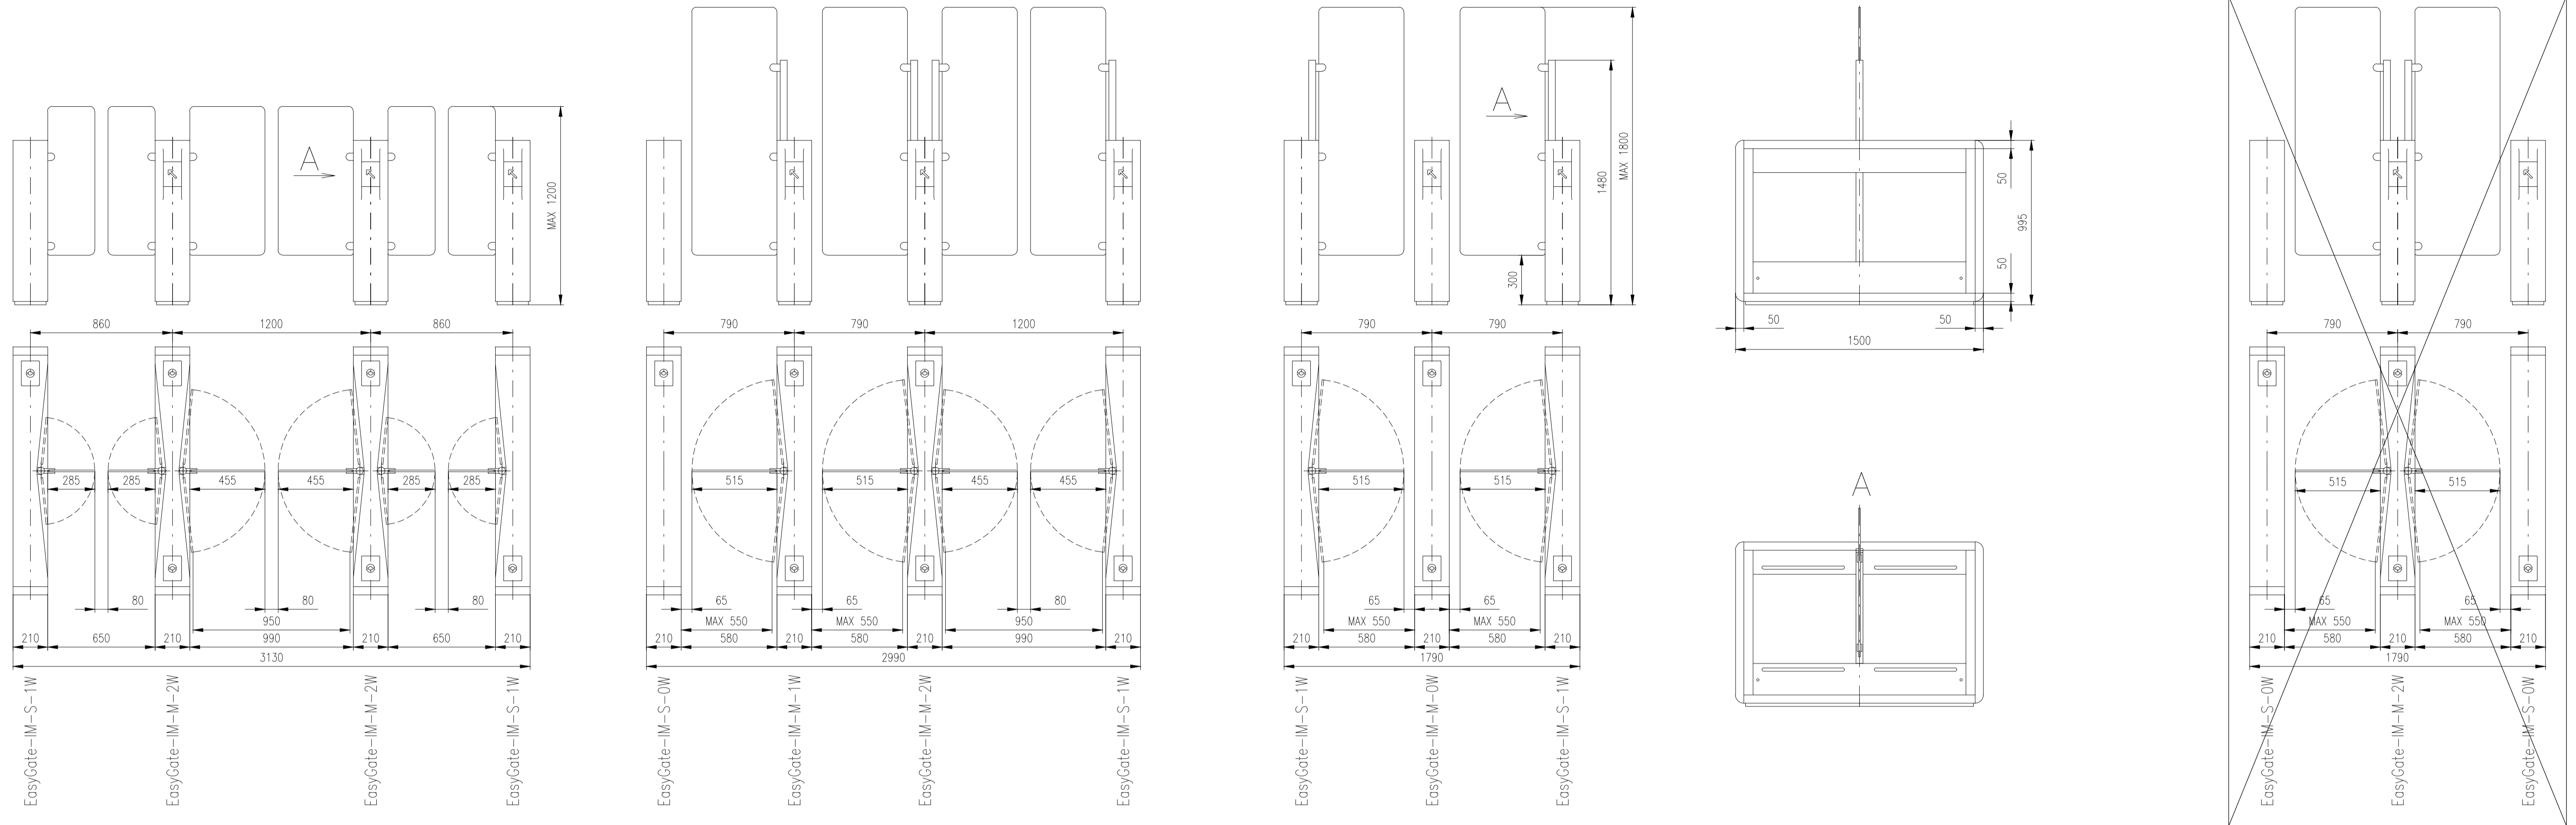

EASYGATE

IM

Design of turnstiles: EASYGATE-IM (Example of installation)

Design of turnstiles: EASYGATE-IM (Heights wings 900mm – Example of installation)

Design of turnstiles: EASYGATE-IM (selection heights wings)

Height=1800

Height=1700

Height=1600

Height=1500

Height=1400

Height=1300

Height=1200

Height=1100

Height=995-1200

Height=950

Design of turnstiles: EASYGATE-IM (selection of passage width)

Passage width=550
(single-wing variant)

Passage width=550

Passage width=650

Passage width=750

Passage width=850

Passage width=920

Passage width=950

Passage width=1050

Design of turnstiles: EASYGATE-IM (Wing: toughened glass 10mm)

Turnstile: EasyGate-IM-M-2W

Turnstile: EasyGate-IM-M-1W

Turnstile: EasyGate-IM-S-1W

Turnstile: EasyGate-IM-M-0W