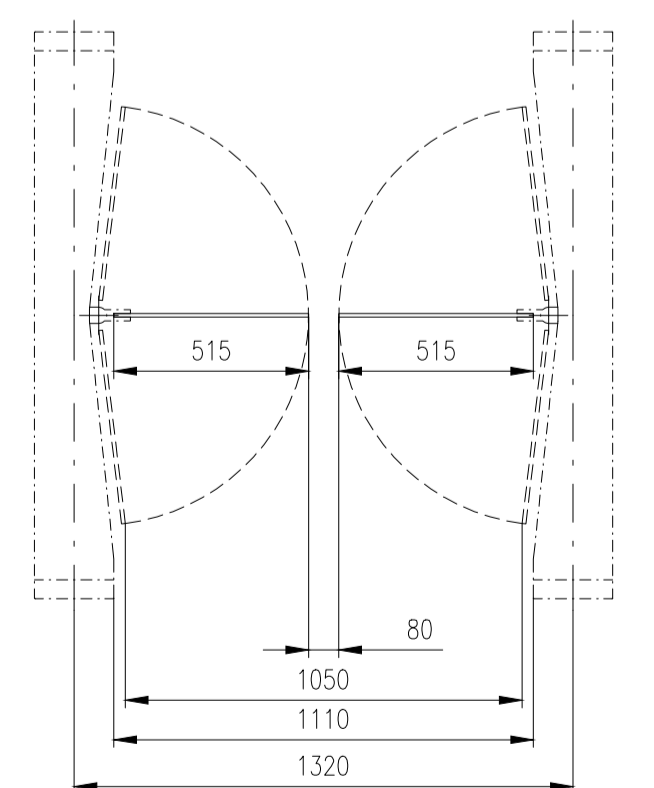

EASYGATE

IM

Design of turnstiles: EASYGATE-IM (Example of installation)

Design of turnstiles: EASYGATE-IM (Heights wings 900mm – Example of installation)

Design of turnstiles: EASYGATE-IM (selection heights wings)

Height=1800

Height=1700

Height=1600

Height=1500

Height=1400

Height=1300

Height=1200

Height=1100

Height=995-1200

Height=950

Design of turnstiles: EASYGATE-IM (selection of passage width)

Passage width=550
(single-wing variant)

Passage width=550

Passage width=650

Passage width=750

Passage width=850

Passage width=920

Passage width=950

Passage width=1050

Design of turnstiles: EASYGATE-IM (Wing: toughened glass 10mm)

Turnstile: EasyGate-IM-M-2W

Turnstile: EasyGate-IM-M-1W

Turnstile: EasyGate-IM-S-1W

Turnstile: EasyGate-IM-M-0W