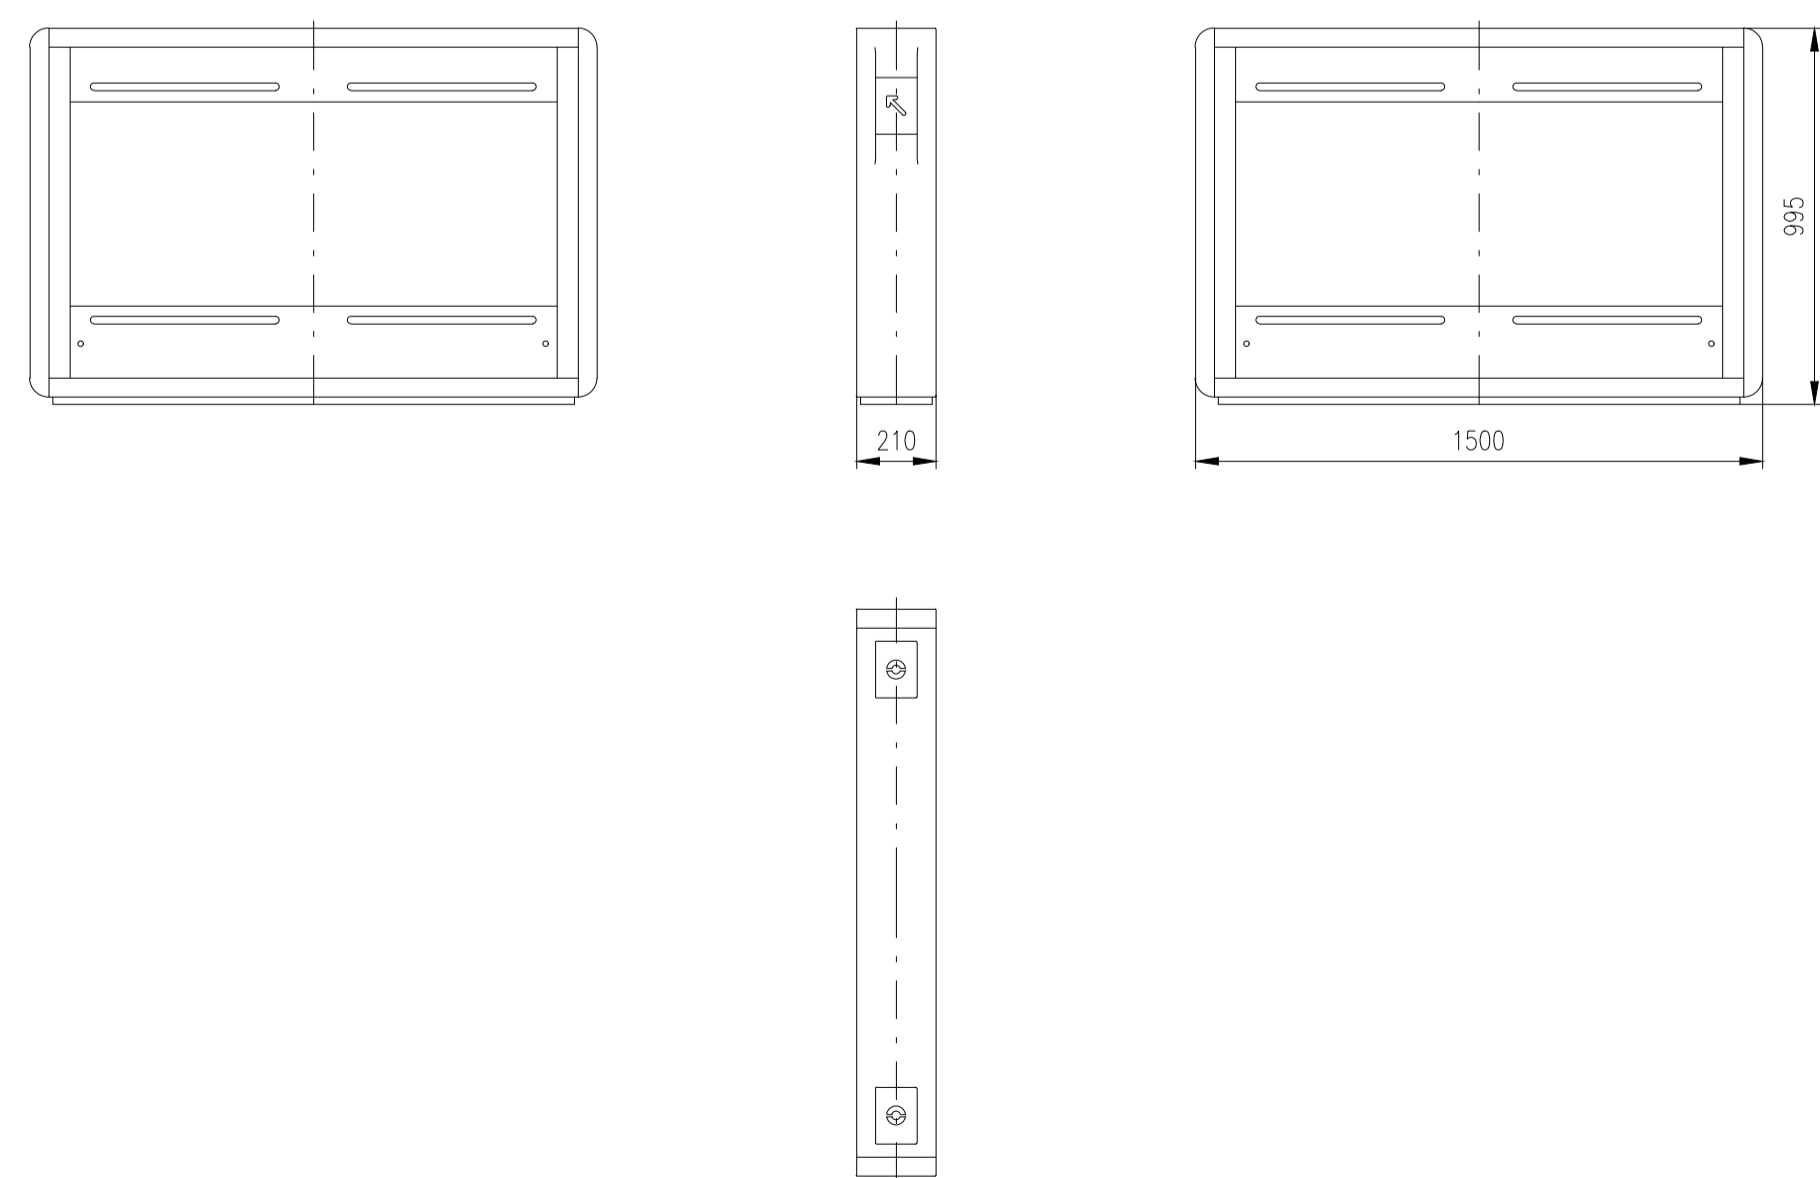

Height=995-1200

Height=950

Design of turnstiles: EASYGATE-IM (selection of passage width)

Passage width=550
(single-wing variant)

Passage width=550

Passage width=650

Passage width=750

Passage width=850

Passage width=920

Passage width=950

Passage width=1050

Design of turnstiles: EASYGATE-IM (Wing: toughened glass 10mm)

Turnstile: EasyGate-IM-M-2W

Turnstile: EasyGate-IM-M-1W

Turnstile: EasyGate-IM-S-1W

Turnstile: EasyGate-IM-M-0W

Turnstile: EasyGate-IM-S-0W

Design of turnstiles: EASYGATE-IM (Wing: toughened glass 10mm/infill glass panel Connex 6,4mm)

Turnstile: EasyGate-IM-M-2W

Turnstile: EasyGate-IM-M-1W

Turnstile: EasyGate-IM-S-1W

Turnstile: EasyGate-IM-M-0W

Turnstile: EasyGate-IM-S-0W

Design of turnstiles: EASYGATE-IM (Wing: toughened glass 10mm/for heights wings 900mm)

Turnstile: EasyGate-IM-M-2W

Turnstile: EasyGate-IM-M-1W

Turnstile: EasyGate-IM-S-1W