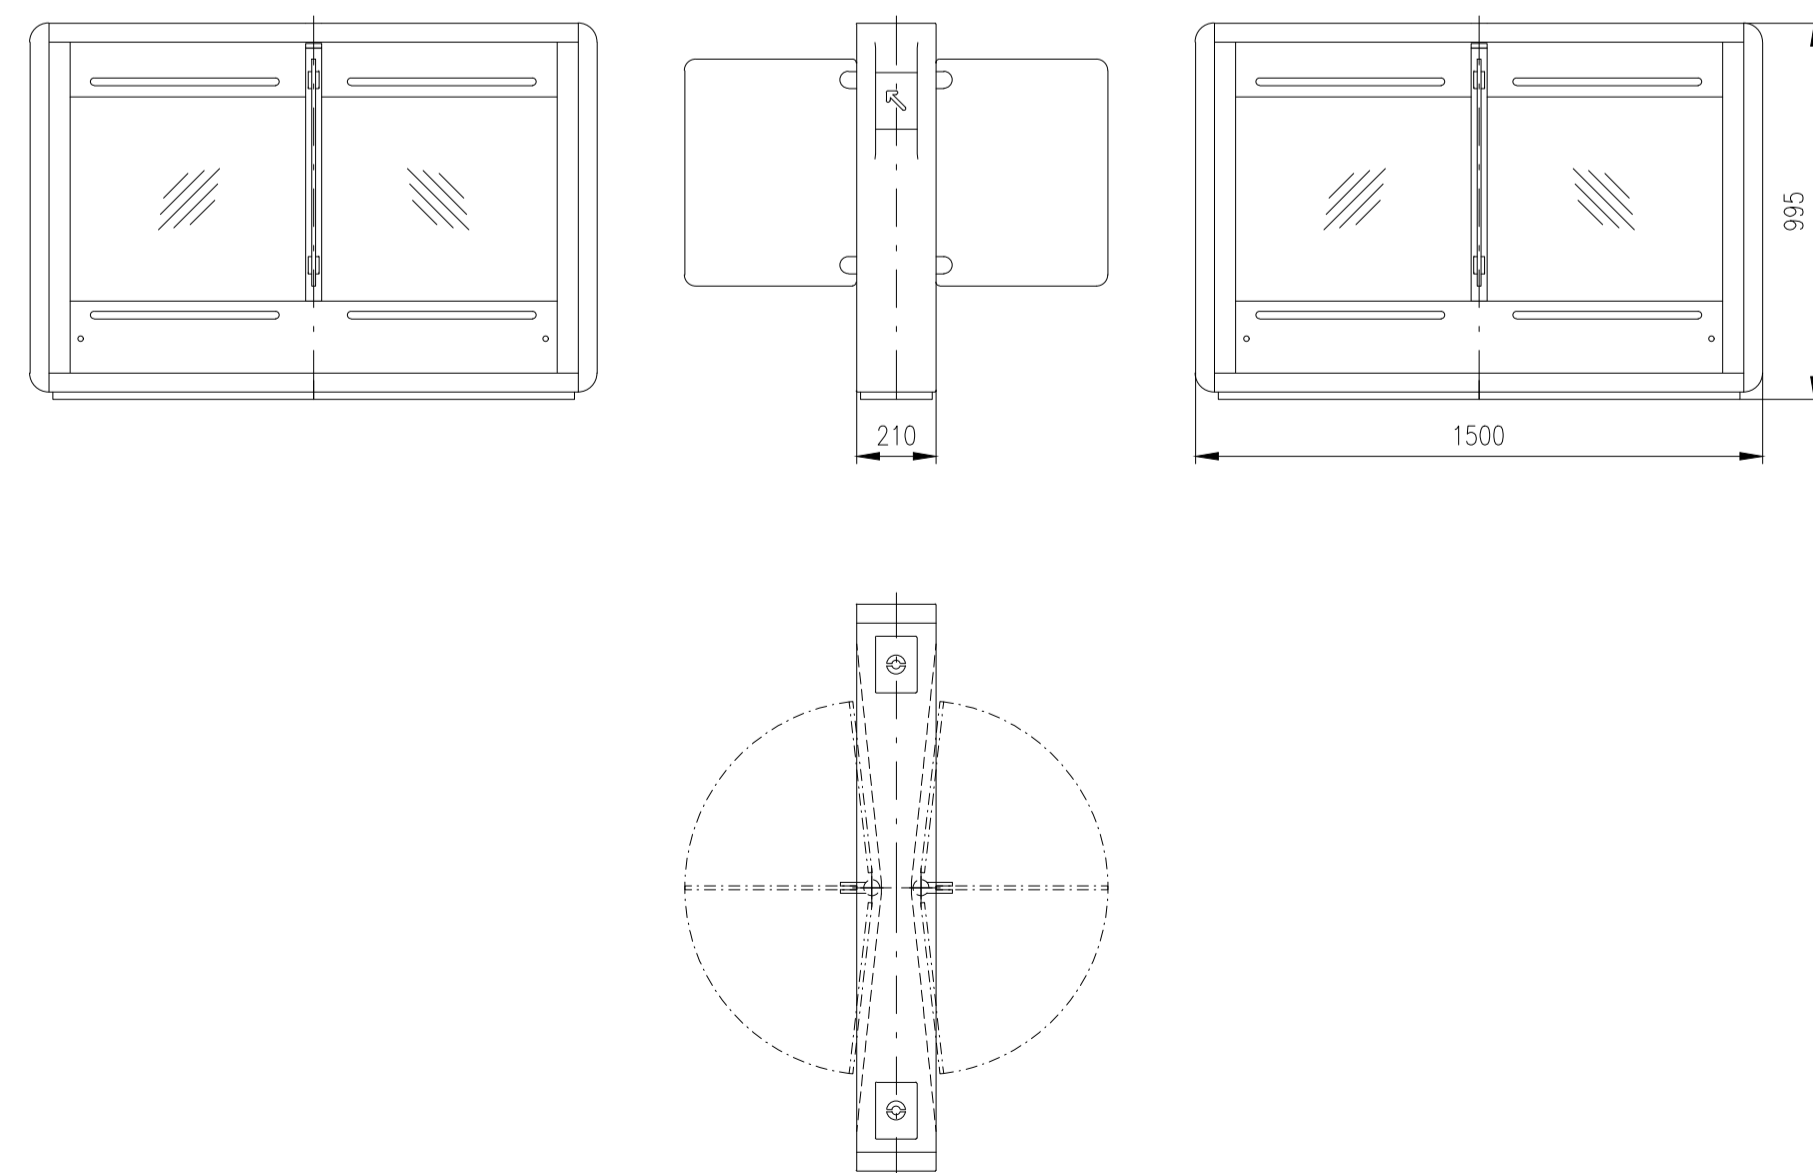

Passage width=920

Passage width=950

Passage width=1050

Design of turnstiles: EASYGATE-IM (Wing: toughened glass 10mm)

Turnstile: EasyGate-IM-M-2W

Turnstile: EasyGate-IM-M-1W

Turnstile: EasyGate-IM-S-1W

Turnstile: EasyGate-IM-M-0W

Turnstile: EasyGate-IM-S-0W

Design of turnstiles: EASYGATE-IM (Wing: toughened glass 10mm/infill glass panel Connex 6,4mm)

Turnstile: EasyGate-IM-M-2W

Turnstile: EasyGate-IM-M-1W

Turnstile: EasyGate-IM-S-1W

Turnstile: EasyGate-IM-M-0W

Turnstile: EasyGate-IM-S-0W

Design of turnstiles: EASYGATE-IM (Wing: toughened glass 10mm/for heights wings 900mm)

Turnstile: EasyGate-IM-M-2W

Turnstile: EasyGate-IM-M-1W

Turnstile: EasyGate-IM-S-1W

Design of turnstiles: EASYGATE-IM (Wing: toughened glass 10mm/for heights wings 900mm/infill glass panel Connex 6,4mm)

Turnstile: EasyGate-IM-M-2W

Turnstile: EasyGate-IM-M-1W

Turnstile: EasyGate-IM-S-1W