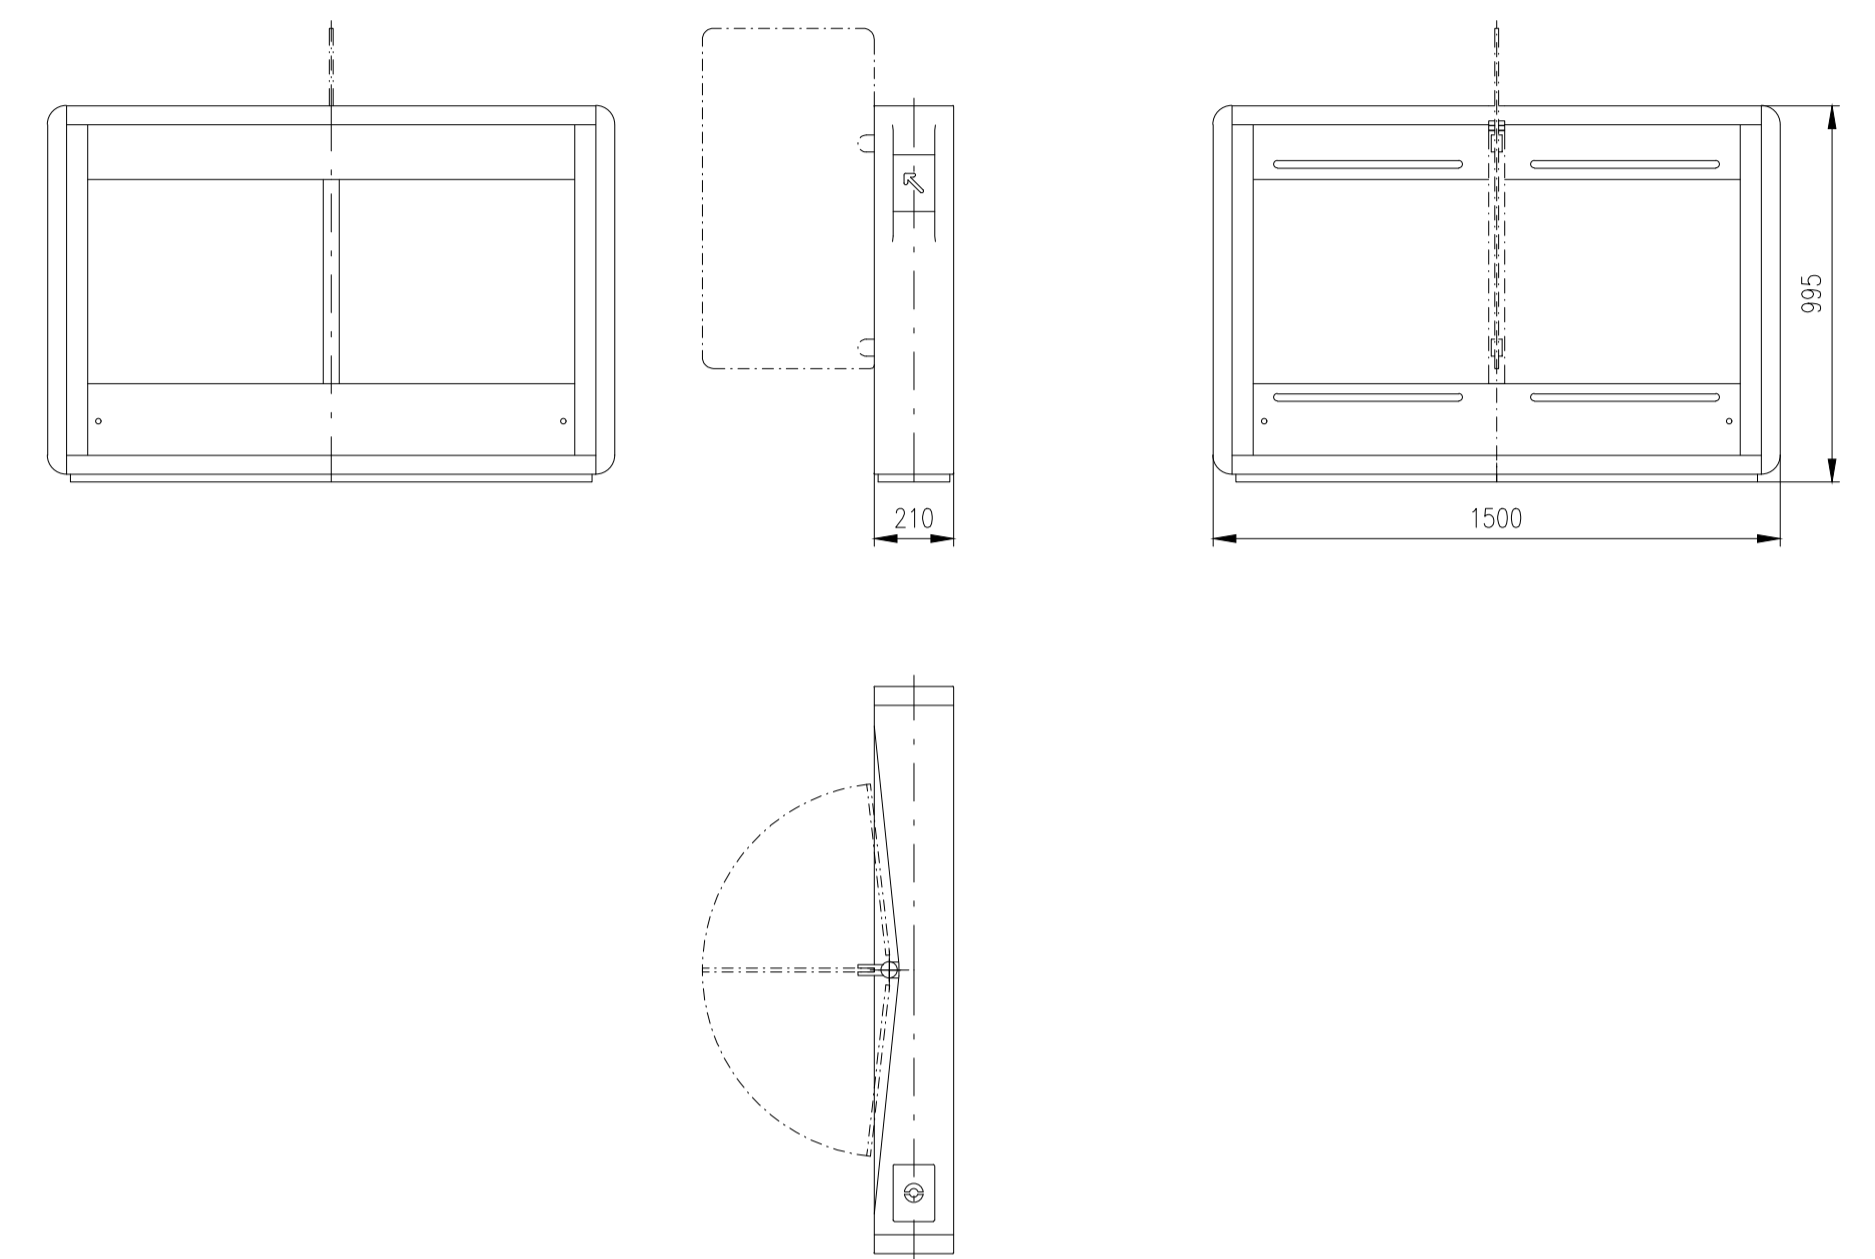

Height=995-1200

Height=950

Design of turnstiles: EASYGATE-IM (selection of passage width)

Passage width=550
(single-wing variant)

Passage width=550

Passage width=650

Passage width=750

Passage width=850

Passage width=920

Passage width=950

Passage width=1050

Design of turnstiles: EASYGATE-IM (Wing: toughened glass 10mm)

Turnstile: EasyGate-IM-M-2W

Turnstile: EasyGate-IM-M-1W

Turnstile: EasyGate-IM-S-1W

Turnstile: EasyGate-IM-M-0W

Turnstile: EasyGate-IM-S-0W

Design of turnstiles: EASYGATE-IM (Wing: toughened glass 10mm/infill glass panel Connex 6,4mm)

Turnstile: EasyGate-IM-M-2W

Turnstile: EasyGate-IM-M-1W

Turnstile: EasyGate-IM-S-1W

Turnstile: EasyGate-IM-M-0W

Turnstile: EasyGate-IM-S-0W

Design of turnstiles: EASYGATE-IM (Wing: toughened glass 10mm/for heights wings 900mm)

Turnstile: EasyGate-IM-M-2W

Turnstile: EasyGate-IM-M-1W

Turnstile: EasyGate-IM-S-1W