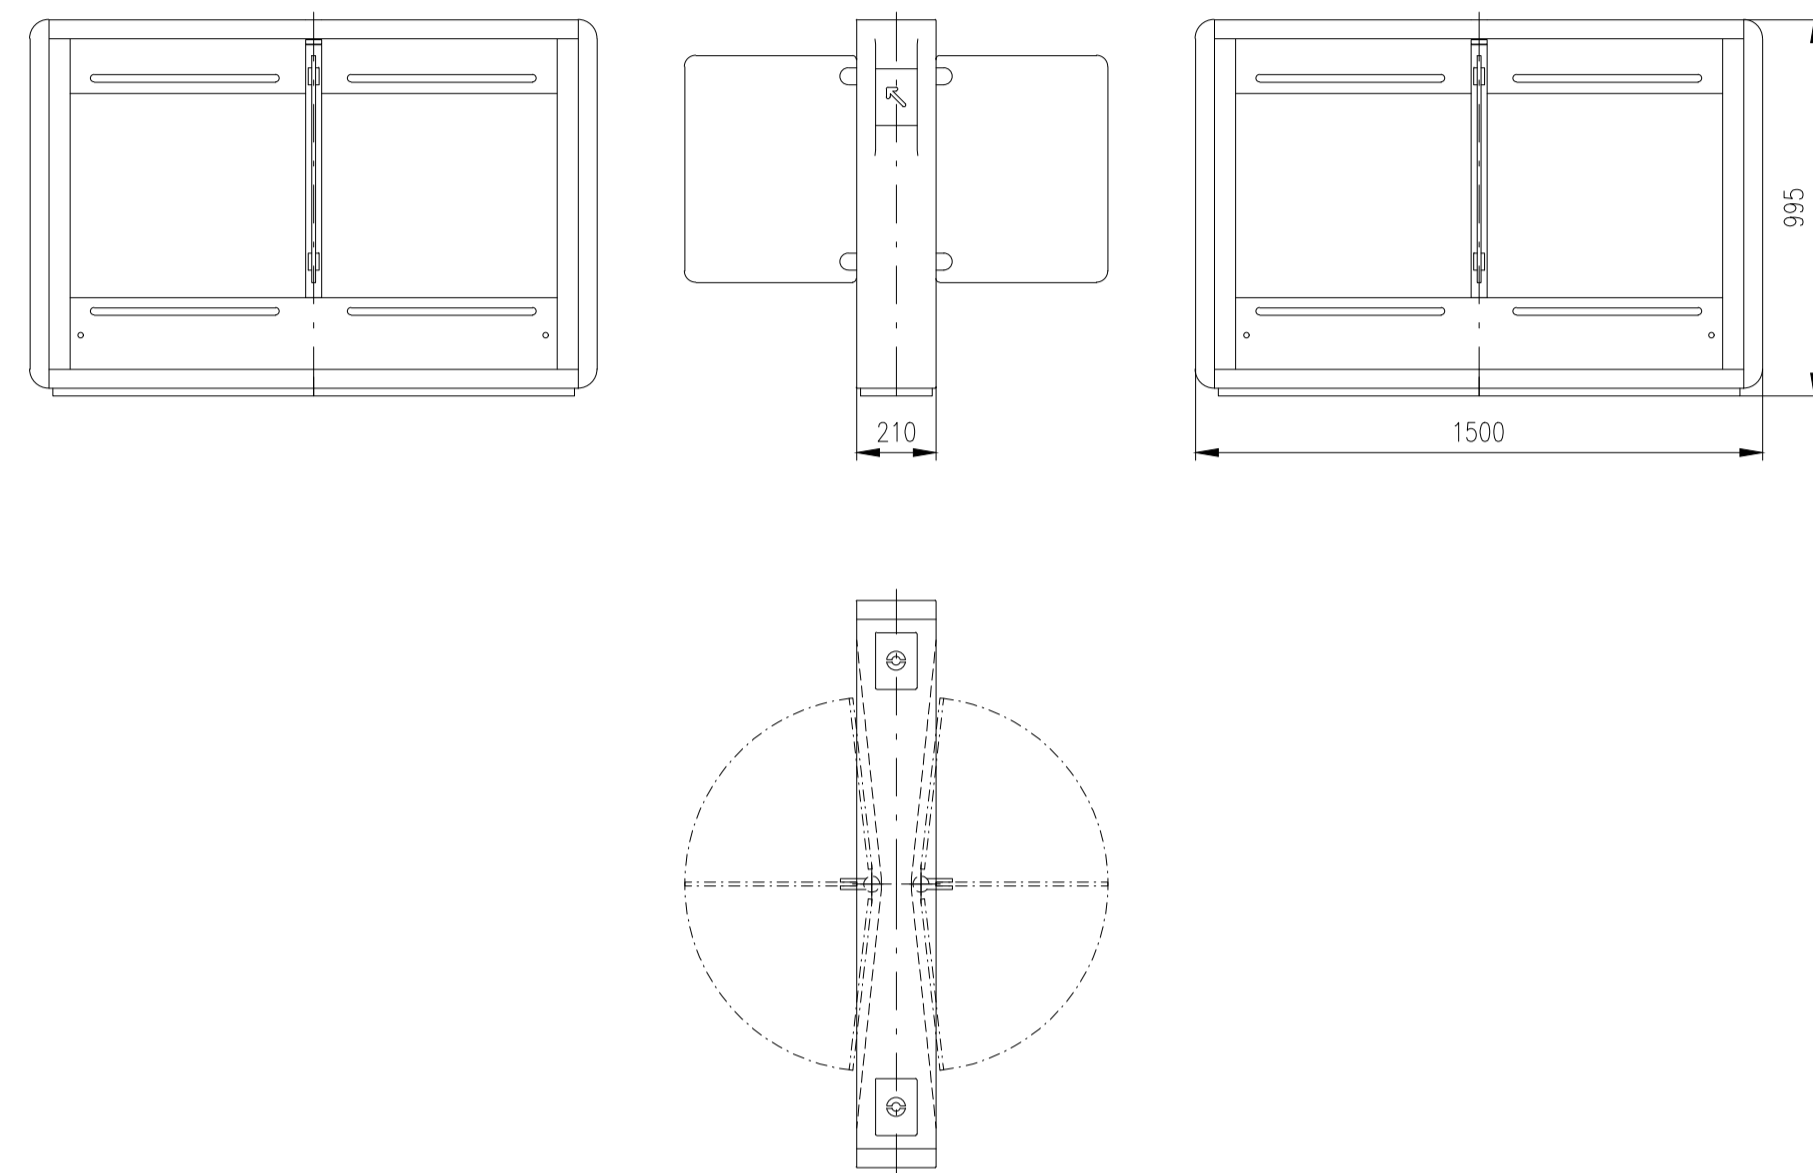

Passage width=920

Passage width=950

Passage width=1050

Design of turnstiles: EASYGATE-IM (Wing: toughened glass 10mm)

Turnstile: EasyGate-IM-M-2W

Turnstile: EasyGate-IM-M-1W

Turnstile: EasyGate-IM-S-1W

Turnstile: EasyGate-IM-M-0W

Turnstile: EasyGate-IM-S-0W

Design of turnstiles: EASYGATE-IM (Wing: toughened glass 10mm/infill glass panel Connex 6,4mm)

Turnstile: EasyGate-IM-M-2W

Turnstile: EasyGate-IM-M-1W

Turnstile: EasyGate-IM-S-1W

Turnstile: EasyGate-IM-M-0W

Turnstile: EasyGate-IM-S-0W

Design of turnstiles: EASYGATE-IM (Wing: toughened glass 10mm/for heights wings 900mm)

Turnstile: EasyGate-IM-M-2W

Turnstile: EasyGate-IM-M-1W

Turnstile: EasyGate-IM-S-1W

Design of turnstiles: EASYGATE-IM (Wing: toughened glass 10mm/for heights wings 900mm/infill glass panel Connex 6,4mm)

Turnstile: EasyGate-IM-M-2W

Turnstile: EasyGate-IM-M-1W

Turnstile: EasyGate-IM-S-1W