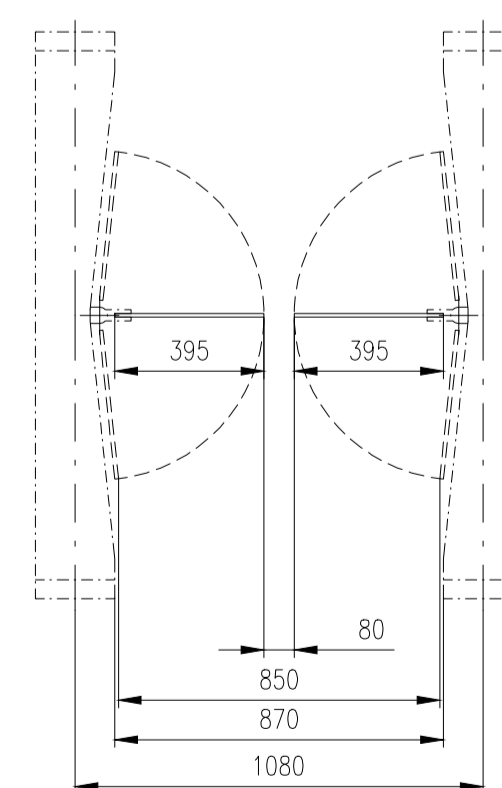

EASYGATE

IM

Design of turnstiles: EASYGATE-IM (Example of installation)

Design of turnstiles: EASYGATE-IM (Heights wings 900mm – Example of installation)

Design of turnstiles: EASYGATE-IM (selection heights wings)

Height=1800

Height=1700

Height=1600

Height=1500

Height=1400

Height=1300

Height=1200

Height=1100

Height=995-1200

Height=950

Design of turnstiles: EASYGATE-IM (selection of passage width)

Passage width=550
(single-wing variant)

Passage width=550

Passage width=650

Passage width=750

Passage width=850

Passage width=920

Passage width=950

Passage width=1050

Design of turnstiles: EASYGATE-IM (Wing: toughened glass 10mm)

Turnstile: EasyGate-IM-M-2W

Turnstile: EasyGate-IM-M-1W

Turnstile: EasyGate-IM-S-1W

Turnstile: EasyGate-IM-M-0W