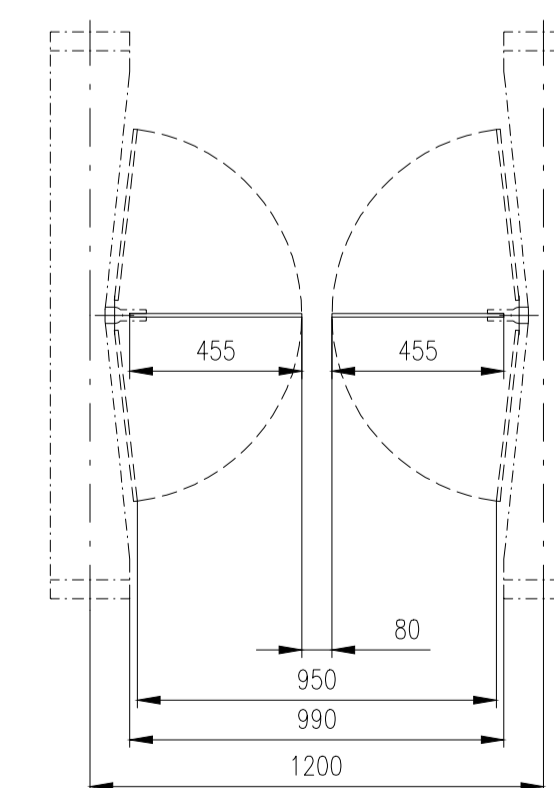

EASYGATE

IM

Design of turnstiles: EASYGATE-IM (Example of installation)

Design of turnstiles: EASYGATE-IM (Heights wings 900mm – Example of installation)

Design of turnstiles: EASYGATE-IM (selection heights wings)

Height=1800

Height=1700

Height=1600

Height=1500

Height=1400

Height=1300

Height=1200

Height=1100

Height=995-1200

Height=950

Design of turnstiles: EASYGATE-IM (selection of passage width)

Passage width=550
(single-wing variant)

Passage width=550

Passage width=650

Passage width=750

Passage width=850

Passage width=920

Passage width=950

Passage width=1050

Design of turnstiles: EASYGATE-IM (Wing: toughened glass 10mm)

Turnstile: EasyGate-IM-M-2W

Turnstile: EasyGate-IM-M-1W

Turnstile: EasyGate-IM-S-1W

Turnstile: EasyGate-IM-M-0W