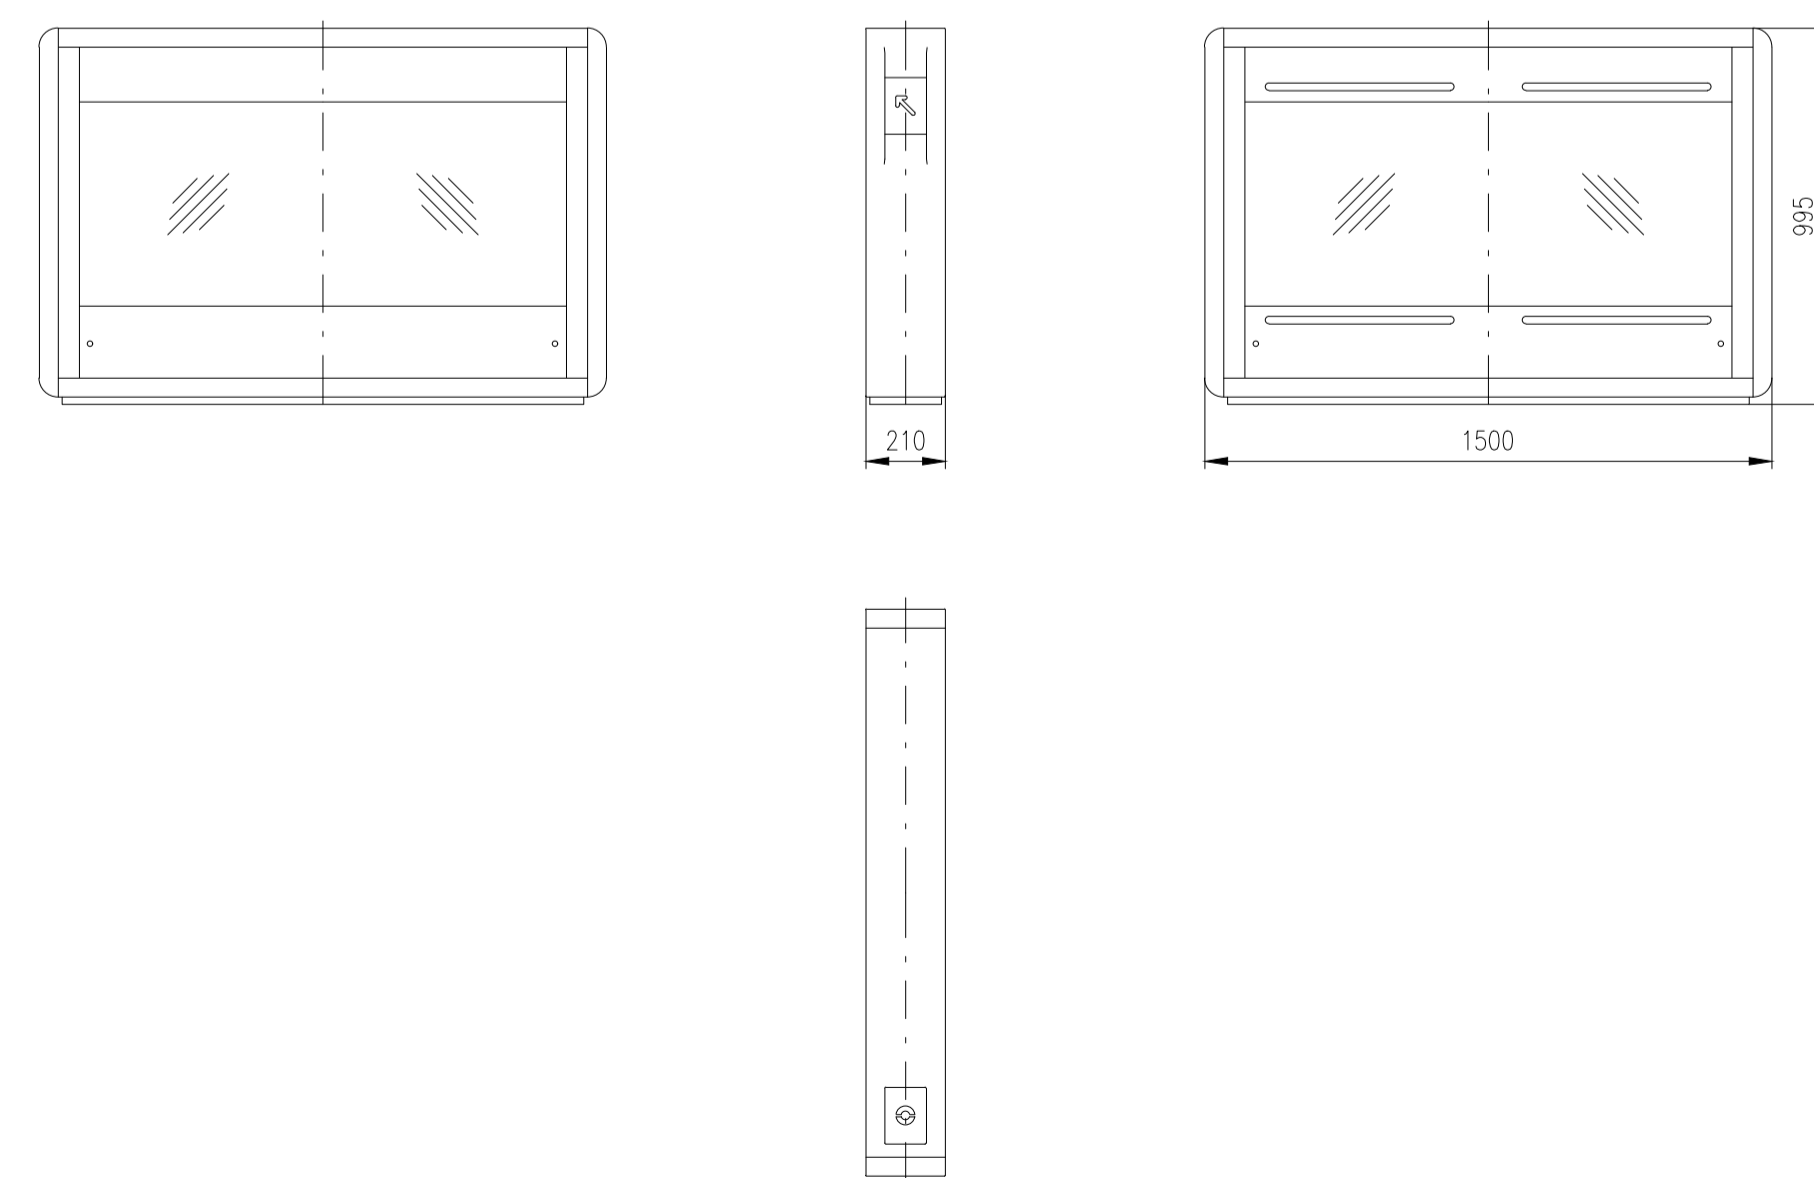

Passage width=920

Passage width=950

Passage width=1050

Design of turnstiles: EASYGATE-IM (Wing: toughened glass 10mm)

Turnstile: EasyGate-IM-M-2W

Turnstile: EasyGate-IM-M-1W

Turnstile: EasyGate-IM-S-1W

Turnstile: EasyGate-IM-M-0W

Turnstile: EasyGate-IM-S-0W

Design of turnstiles: EASYGATE-IM (Wing: toughened glass 10mm/infill glass panel Connex 6,4mm)

Turnstile: EasyGate-IM-M-2W

Turnstile: EasyGate-IM-M-1W

Turnstile: EasyGate-IM-S-1W

Turnstile: EasyGate-IM-M-0W

Turnstile: EasyGate-IM-S-0W

Design of turnstiles: EASYGATE-IM (Wing: toughened glass 10mm/for heights wings 900mm)

Turnstile: EasyGate-IM-M-2W

Turnstile: EasyGate-IM-M-1W

Turnstile: EasyGate-IM-S-1W

Design of turnstiles: EASYGATE-IM (Wing: toughened glass 10mm/for heights wings 900mm/infill glass panel Connex 6,4mm)

Turnstile: EasyGate-IM-M-2W

Turnstile: EasyGate-IM-M-1W

Turnstile: EasyGate-IM-S-1W