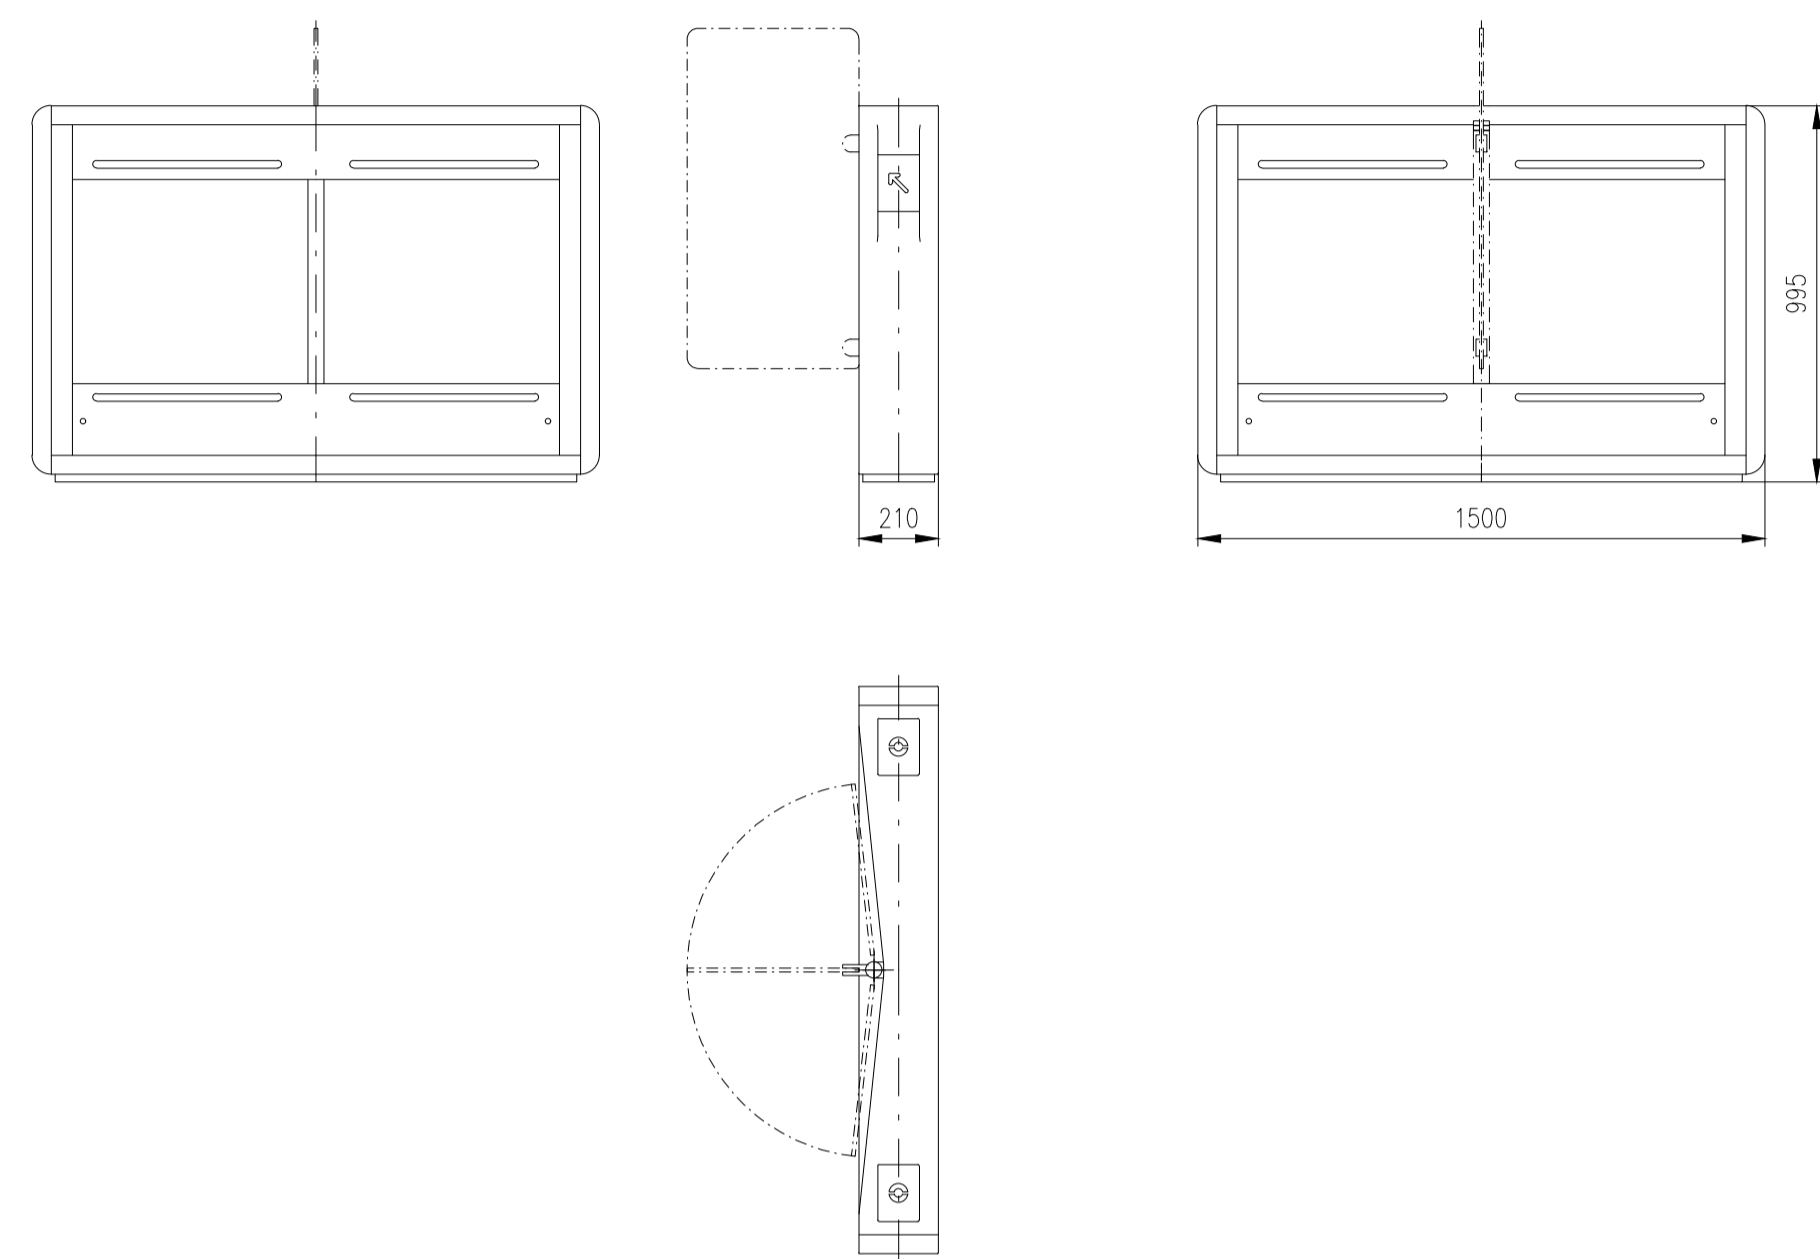

Height=995-1200

Height=950

Design of turnstiles: EASYGATE-IM (selection of passage width)

Passage width=550
(single-wing variant)

Passage width=550

Passage width=650

Passage width=750

Passage width=850

Passage width=920

Passage width=950

Passage width=1050

Design of turnstiles: EASYGATE-IM (Wing: toughened glass 10mm)

Turnstile: EasyGate-IM-M-2W

Turnstile: EasyGate-IM-M-1W

Turnstile: EasyGate-IM-S-1W

Turnstile: EasyGate-IM-M-0W

Turnstile: EasyGate-IM-S-0W

Design of turnstiles: EASYGATE-IM (Wing: toughened glass 10mm/infill glass panel Connex 6,4mm)

Turnstile: EasyGate-IM-M-2W

Turnstile: EasyGate-IM-M-1W

Turnstile: EasyGate-IM-S-1W

Turnstile: EasyGate-IM-M-0W

Turnstile: EasyGate-IM-S-0W

Design of turnstiles: EASYGATE-IM (Wing: toughened glass 10mm/for heights wings 900mm)

Turnstile: EasyGate-IM-M-2W

Turnstile: EasyGate-IM-M-1W

Turnstile: EasyGate-IM-S-1W