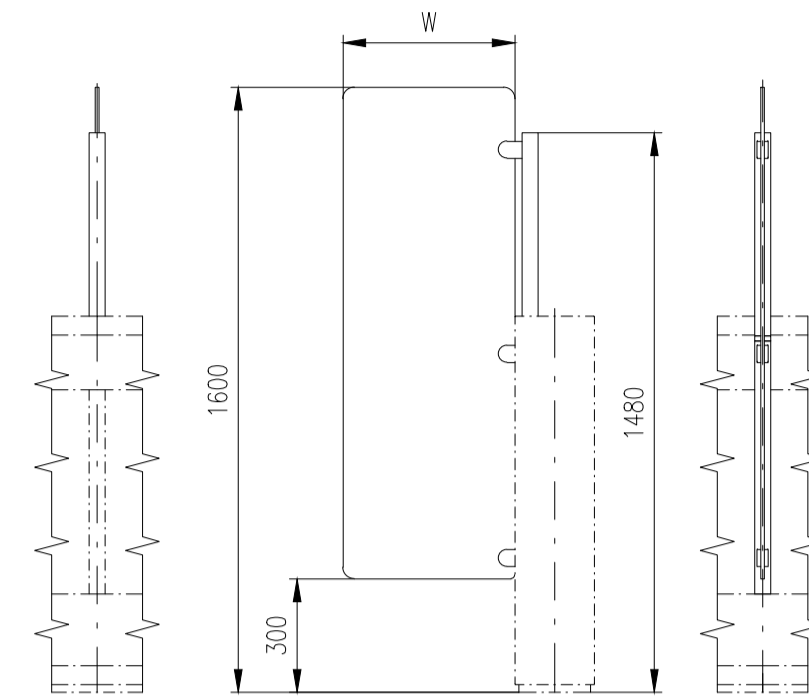

EASYGATE

IM

Design of turnstiles: EASYGATE-IM (Example of installation)

Design of turnstiles: EASYGATE-IM (Heights wings 900mm – Example of installation)

Design of turnstiles: EASYGATE-IM (selection heights wings)

Height=1800

Height=1700

Height=1600

Height=1500

Height=1400

Height=1300

Height=1200

Height=1100

Height=995-1200

Height=950

Design of turnstiles: EASYGATE-IM (selection of passage width)

Passage width=550
(single-wing variant)

Passage width=550

Passage width=650

Passage width=750

Passage width=850

Passage width=920

Passage width=950

Passage width=1050

Design of turnstiles: EASYGATE-IM (Wing: toughened glass 10mm)

Turnstile: EasyGate-IM-M-2W

Turnstile: EasyGate-IM-M-1W

Turnstile: EasyGate-IM-S-1W

Turnstile: EasyGate-IM-M-0W