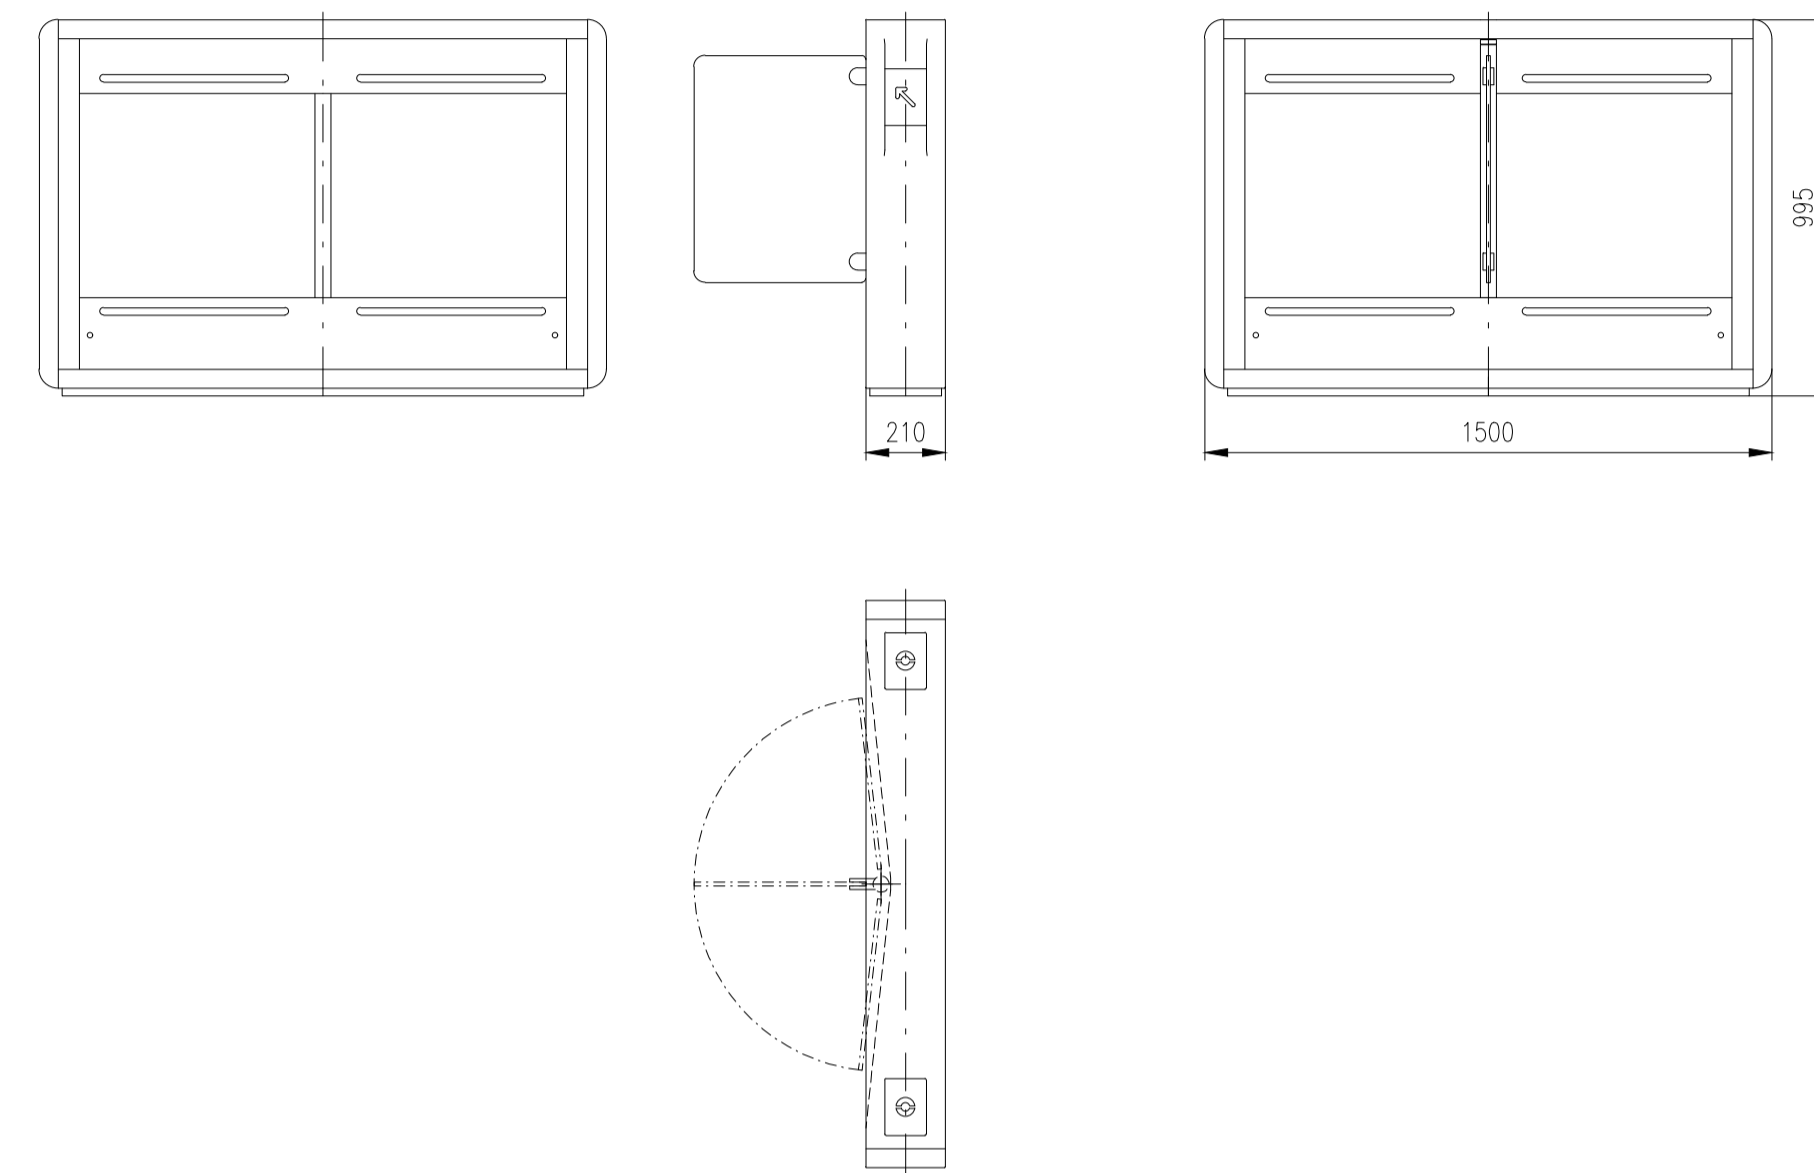

Passage width=920

Passage width=950

Passage width=1050

Design of turnstiles: EASYGATE-IM (Wing: toughened glass 10mm)

Turnstile: EasyGate-IM-M-2W

Turnstile: EasyGate-IM-M-1W

Turnstile: EasyGate-IM-S-1W

Turnstile: EasyGate-IM-M-0W

Turnstile: EasyGate-IM-S-0W

Design of turnstiles: EASYGATE-IM (Wing: toughened glass 10mm/infill glass panel Connex 6,4mm)

Turnstile: EasyGate-IM-M-2W

Turnstile: EasyGate-IM-M-1W

Turnstile: EasyGate-IM-S-1W

Turnstile: EasyGate-IM-M-0W

Turnstile: EasyGate-IM-S-0W

Design of turnstiles: EASYGATE-IM (Wing: toughened glass 10mm/for heights wings 900mm)

Turnstile: EasyGate-IM-M-2W

Turnstile: EasyGate-IM-M-1W

Turnstile: EasyGate-IM-S-1W

Design of turnstiles: EASYGATE-IM (Wing: toughened glass 10mm/for heights wings 900mm/infill glass panel Connex 6,4mm)

Turnstile: EasyGate-IM-M-2W

Turnstile: EasyGate-IM-M-1W

Turnstile: EasyGate-IM-S-1W