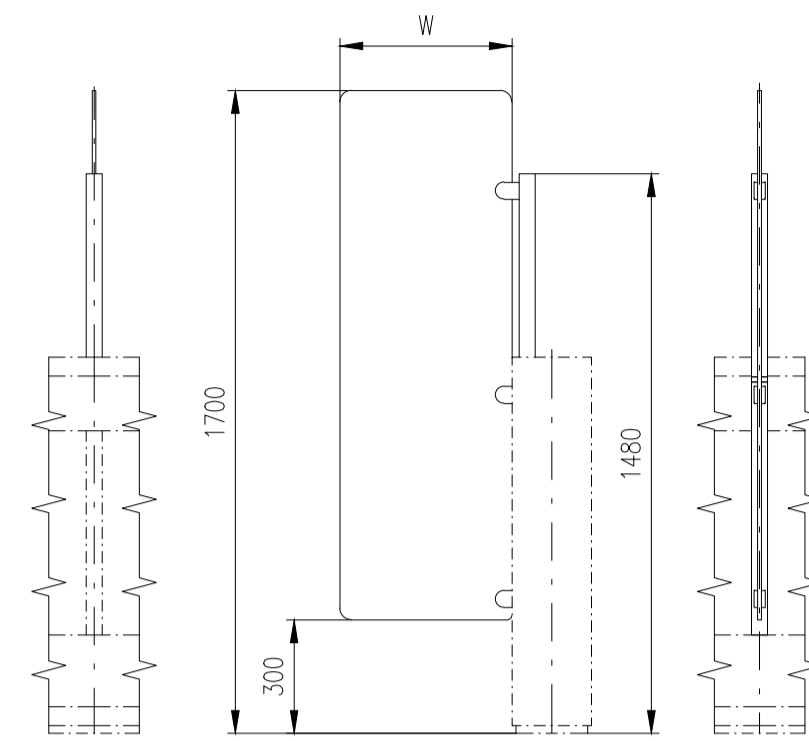

EASYGATE

IM

Design of turnstiles: EASYGATE-IM (Example of installation)

Design of turnstiles: EASYGATE-IM (Heights wings 900mm – Example of installation)

Design of turnstiles: EASYGATE-IM (selection heights wings)

Height=1800

Height=1700

Height=1600

Height=1500

Height=1400

Height=1300

Height=1200

Height=1100

Height=995-1200

Height=950

Design of turnstiles: EASYGATE-IM (selection of passage width)

Passage width=550
(single-wing variant)

Passage width=550

Passage width=650

Passage width=750

Passage width=850

Passage width=920

Passage width=950

Passage width=1050

Design of turnstiles: EASYGATE-IM (Wing: toughened glass 10mm)

Turnstile: EasyGate-IM-M-2W

Turnstile: EasyGate-IM-M-1W

Turnstile: EasyGate-IM-S-1W

Turnstile: EasyGate-IM-M-0W