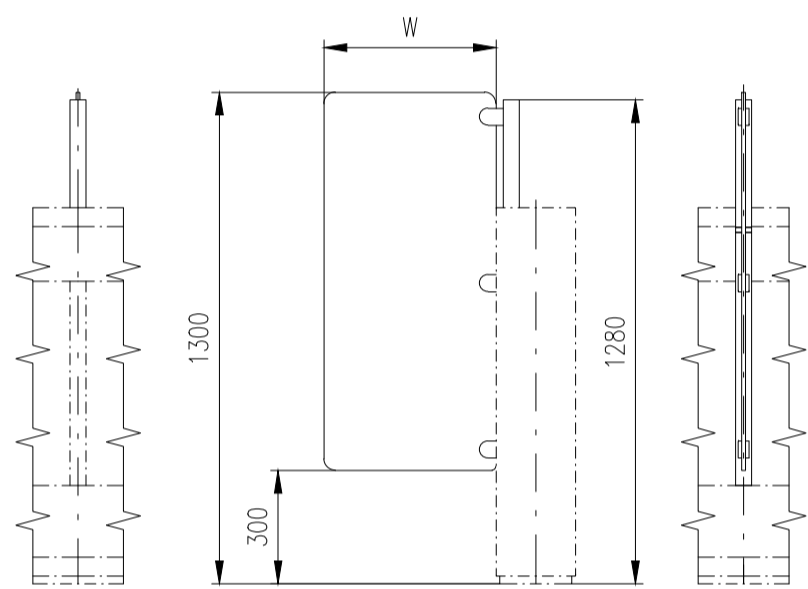

EASYGATE

IM

Design of turnstiles: EASYGATE-IM (Example of installation)

Design of turnstiles: EASYGATE-IM (Heights wings 900mm – Example of installation)

Design of turnstiles: EASYGATE-IM (selection heights wings)

Height=1800

Height=1700

Height=1600

Height=1500

Height=1400

Height=1300

Height=1200

Height=1100

Height=995-1200

Height=950

Design of turnstiles: EASYGATE-IM (selection of passage width)

Passage width=550
(single-wing variant)

Passage width=550

Passage width=650

Passage width=750

Passage width=850

Passage width=920

Passage width=950

Passage width=1050

Design of turnstiles: EASYGATE-IM (Wing: toughened glass 10mm)

Turnstile: EasyGate-IM-M-2W

Turnstile: EasyGate-IM-M-1W

Turnstile: EasyGate-IM-S-1W

Turnstile: EasyGate-IM-M-0W