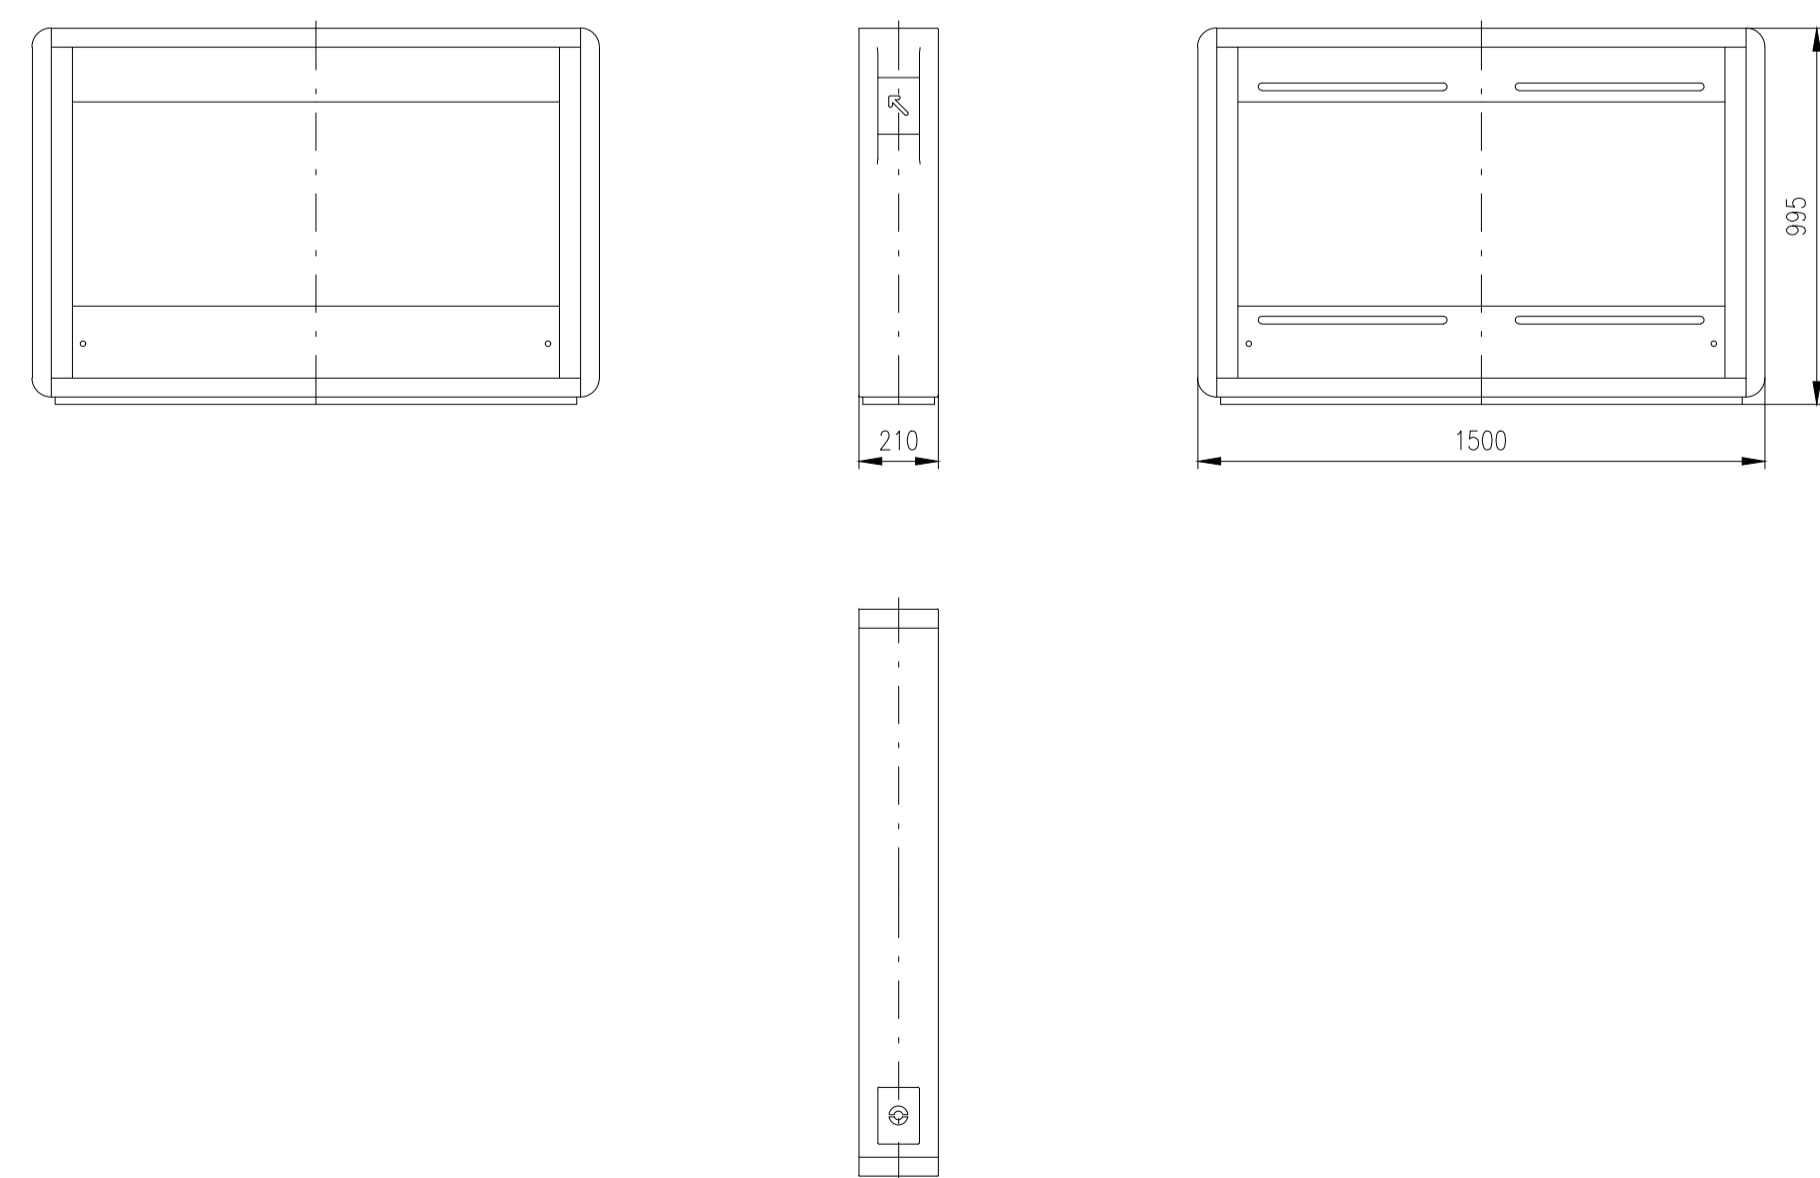

Height=995-1200

Height=950

Design of turnstiles: EASYGATE-IM (selection of passage width)

Passage width=550
(single-wing variant)

Passage width=550

Passage width=650

Passage width=750

Passage width=850

Passage width=920

Passage width=950

Passage width=1050

Design of turnstiles: EASYGATE-IM (Wing: toughened glass 10mm)

Turnstile: EasyGate-IM-M-2W

Turnstile: EasyGate-IM-M-1W

Turnstile: EasyGate-IM-S-1W

Turnstile: EasyGate-IM-M-0W

Turnstile: EasyGate-IM-S-0W

Design of turnstiles: EASYGATE-IM (Wing: toughened glass 10mm/infill glass panel Connex 6,4mm)

Turnstile: EasyGate-IM-M-2W

Turnstile: EasyGate-IM-M-1W

Turnstile: EasyGate-IM-S-1W

Turnstile: EasyGate-IM-M-0W

Turnstile: EasyGate-IM-S-0W

Design of turnstiles: EASYGATE-IM (Wing: toughened glass 10mm/for heights wings 900mm)

Turnstile: EasyGate-IM-M-2W

Turnstile: EasyGate-IM-M-1W

Turnstile: EasyGate-IM-S-1W