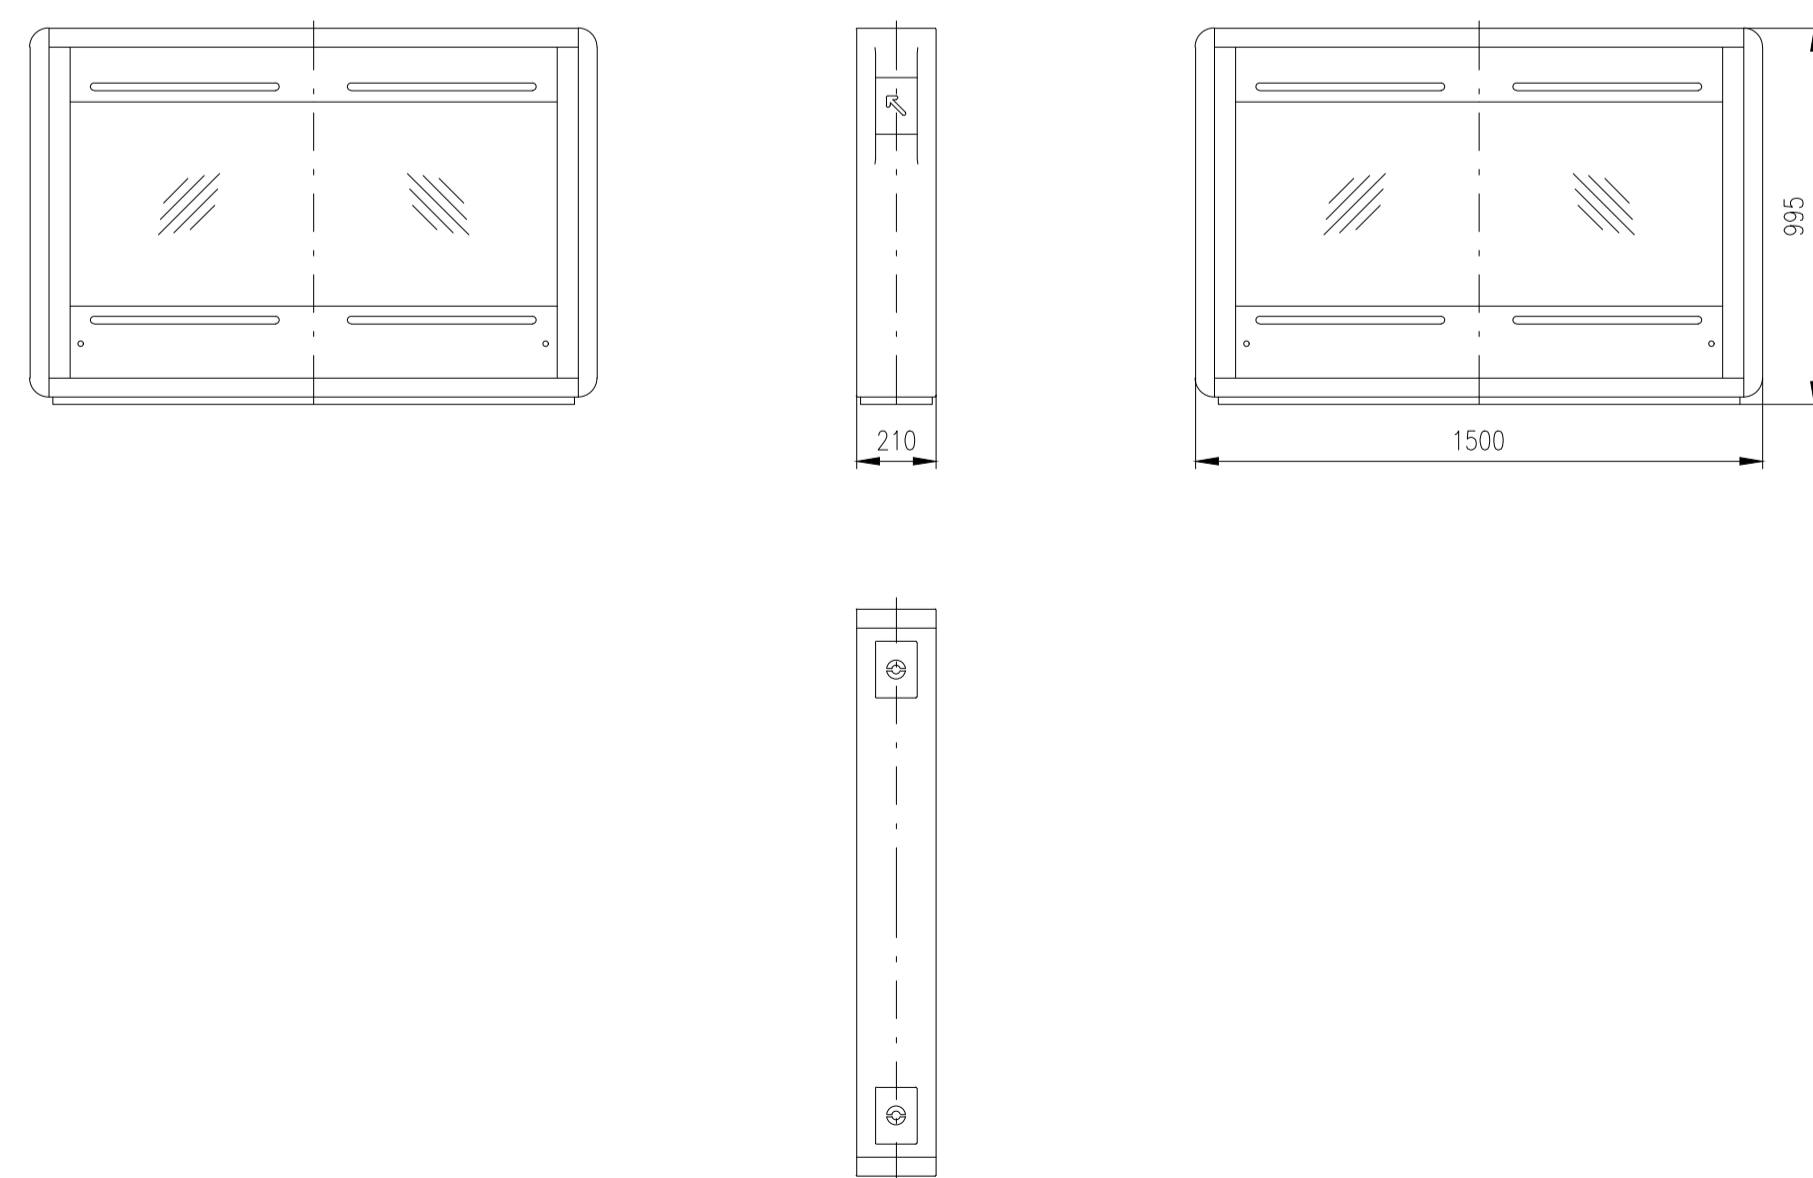

Passage width=920

Passage width=950

Passage width=1050

Design of turnstiles: EASYGATE-IM (Wing: toughened glass 10mm)

Turnstile: EasyGate-IM-M-2W

Turnstile: EasyGate-IM-M-1W

Turnstile: EasyGate-IM-S-1W

Turnstile: EasyGate-IM-M-0W

Turnstile: EasyGate-IM-S-0W

Design of turnstiles: EASYGATE-IM (Wing: toughened glass 10mm/infill glass panel Connex 6,4mm)

Turnstile: EasyGate-IM-M-2W

Turnstile: EasyGate-IM-M-1W

Turnstile: EasyGate-IM-S-1W

Turnstile: EasyGate-IM-M-0W

Turnstile: EasyGate-IM-S-0W

Design of turnstiles: EASYGATE-IM (Wing: toughened glass 10mm/for heights wings 900mm)

Turnstile: EasyGate-IM-M-2W

Turnstile: EasyGate-IM-M-1W

Turnstile: EasyGate-IM-S-1W

Design of turnstiles: EASYGATE-IM (Wing: toughened glass 10mm/for heights wings 900mm/infill glass panel Connex 6,4mm)

Turnstile: EasyGate-IM-M-2W

Turnstile: EasyGate-IM-M-1W

Turnstile: EasyGate-IM-S-1W