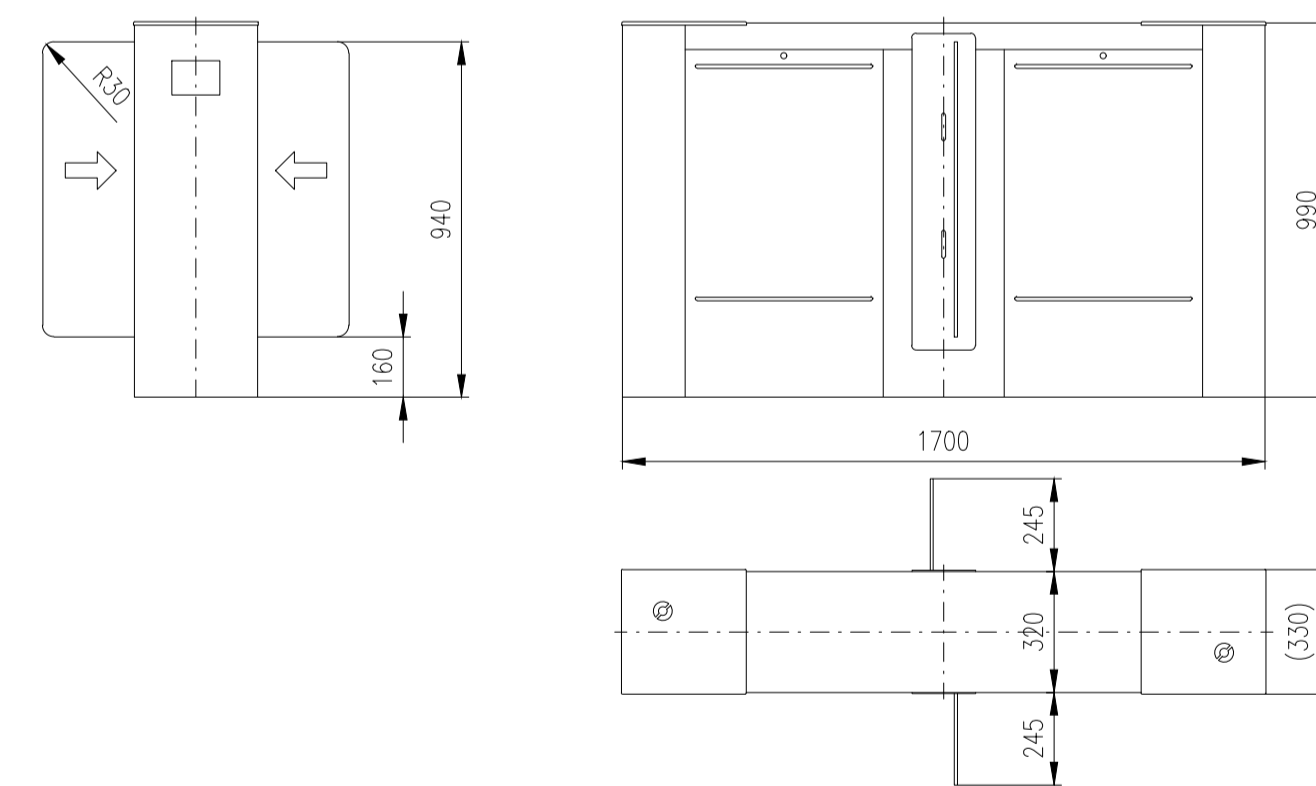

EASYGATE

LX / LH / FL / FH

Design of turnstiles: EASYGATE-LX/LH/FL/FH (Example of installation)

Turnstile: EASYGATE-LX

Turnstile: EASYGATE-LH

Turnstile: EASYGATE-FL

Turnstile: EASYGATE-FH

Design of turnstiles: EASYGATE-LX and LH (Wing height 940mm / Toughened glass 8mm)

Turnstile: EASYGATE-LX-S (narrow)

Turnstile: EASYGATE-LX-M (narrow)

Turnstile: EASYGATE-LXI-M (wide)

Turnstile: EASYGATE-LXI-S (wide)

Turnstile: EASYGATE-LXI-M (wide/narrow)

Turnstile: EASYGATE-LH-S (narrow)

Turnstile: EASYGATE-LH-M (narrow)

Turnstile: EASYGATE-LHI-M (wide)

Turnstile: EASYGATE-LHI-S (wide)

Turnstile: EASYGATE-LHI-M (wide/narrow)

Design of turnstiles: EASYGATE-LX and LH (Toughened glass 8mm)

Turnstile: EASYGATE-LX-S (narrow)