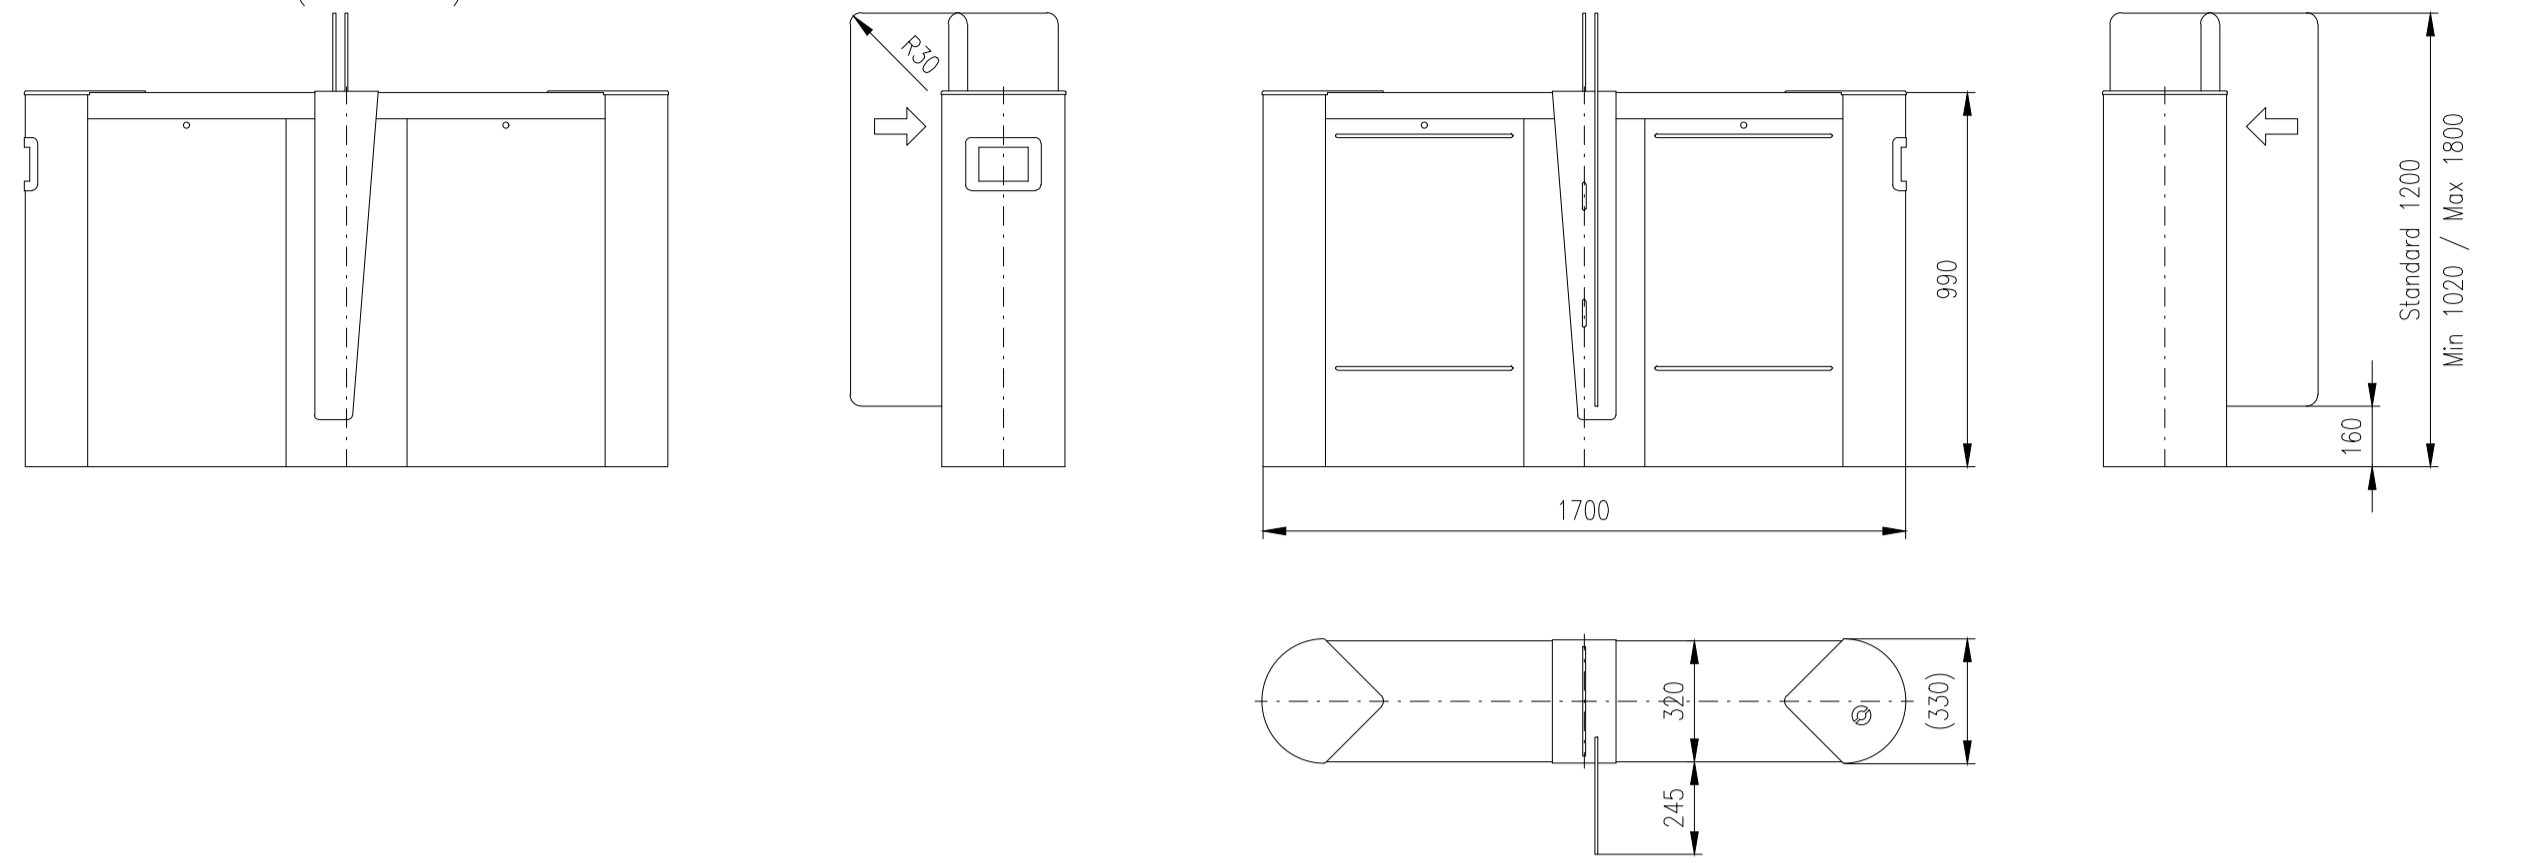

EASYGATE

LX / LH / FL / FH

Design of turnstiles: EASYGATE-LX/LH/FL/FH (Example of installation)

Turnstile: EASYGATE-LX

Turnstile: EASYGATE-LH

Turnstile: EASYGATE-FL

Turnstile: EASYGATE-FH

Design of turnstiles: EASYGATE-LX and LH (Wing height 940mm / Toughened glass 8mm)

Turnstile: EASYGATE-LH-M (narrow)

Turnstile: EASYGATE-LHI-M (wide)

Turnstile: EASYGATE-LHI-S (wide)

Turnstile: EASYGATE-LHI-M (wide/narrow)

Design of turnstiles: EASYGATE-LX and LH (Toughened glass 8mm)

Turnstile: EASYGATE-LX-S (narrow)

Turnstile: EASYGATE-LX-M (narrow)

Turnstile: EASYGATE-LXI-M (wide)

Turnstile: EASYGATE-LXI-S (wide)

Turnstile: EASYGATE-LXI-M (wide/narrow)

Turnstile: EASYGATE-LH-S (narrow)

Turnstile: EASYGATE-LH-M (narrow)