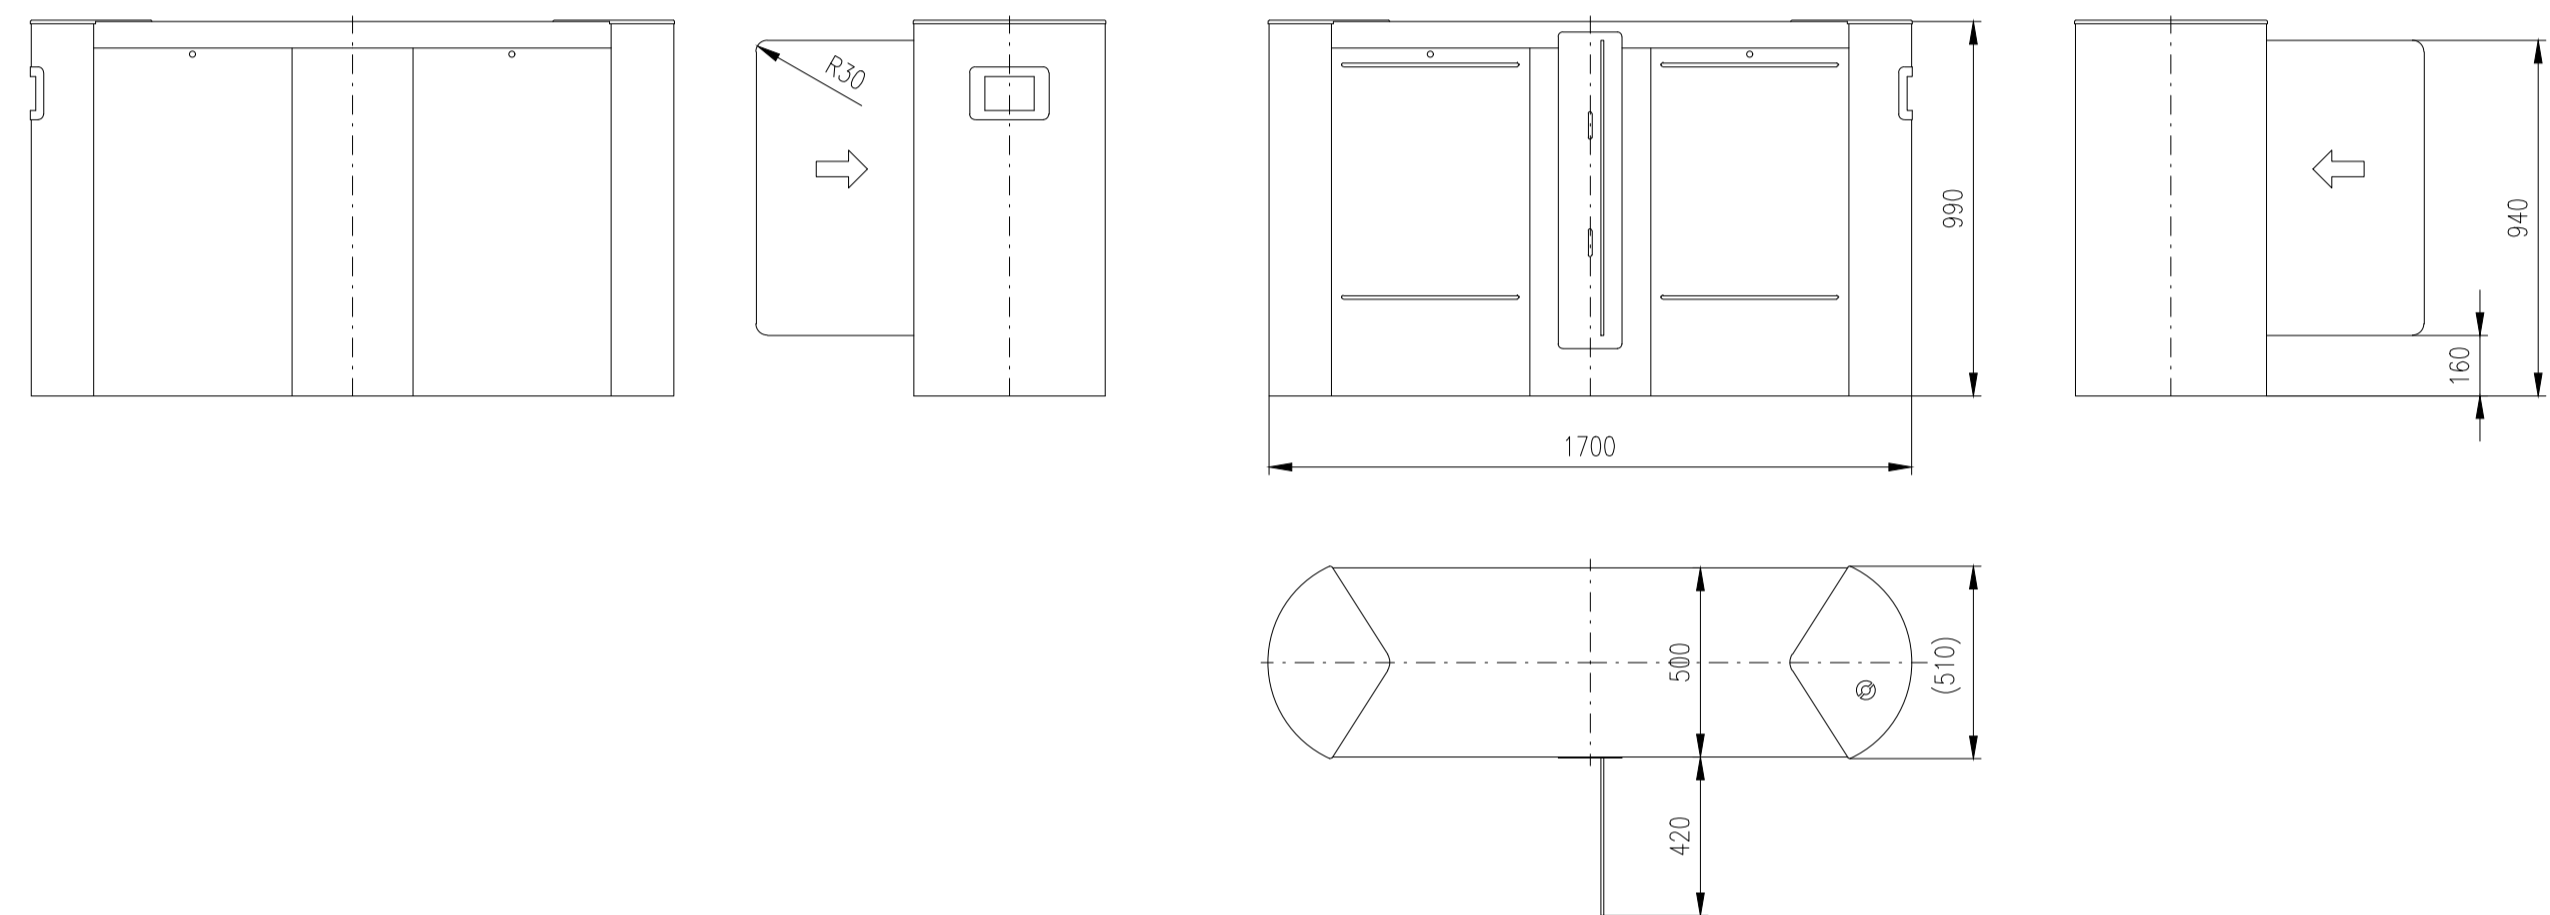

EASYGATE

LX / LH / FL / FH

Design of turnstiles: EASYGATE-LX/LH/FL/FH (Example of installation)

Turnstile: EASYGATE-LX

Turnstile: EASYGATE-LH

Turnstile: EASYGATE-FL

Turnstile: EASYGATE-FH

Design of turnstiles: EASYGATE-LX and LH (Wing height 940mm / Toughened glass 8mm)

Turnstile: EASYGATE-LX-S (narrow)

Turnstile: EASYGATE-LX-M (narrow)

Turnstile: EASYGATE-LXI-M (wide)

Turnstile: EASYGATE-LXI-S (wide)

Turnstile: EASYGATE-LXI-M (wide/narrow)

Turnstile: EASYGATE-LH-S (narrow)

Turnstile: EASYGATE-LH-M (narrow)

Turnstile: EASYGATE-LHI-M (wide)

Turnstile: EASYGATE-LHI-S (wide)

Turnstile: EASYGATE-LHI-M (wide/narrow)

Design of turnstiles: EASYGATE-LX and LH (Toughened glass 8mm)

Turnstile: EASYGATE-LX-S (narrow)