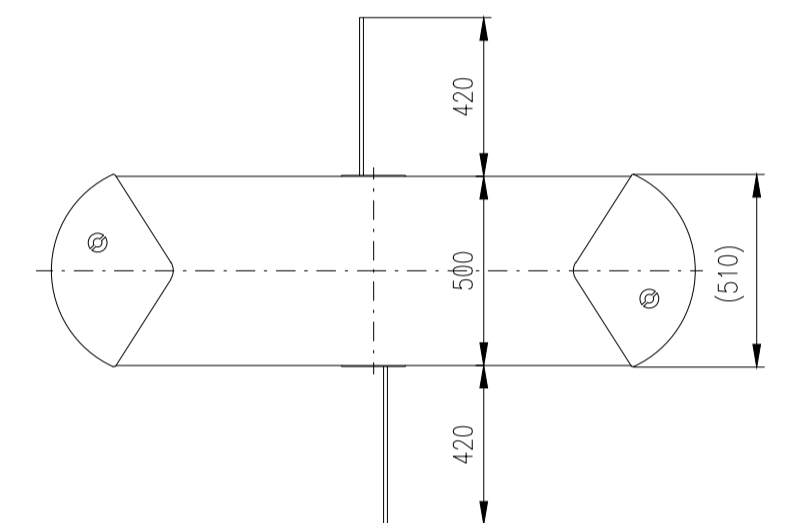

Turnstile: EASYGATE-FLI-M (wide/narrow)