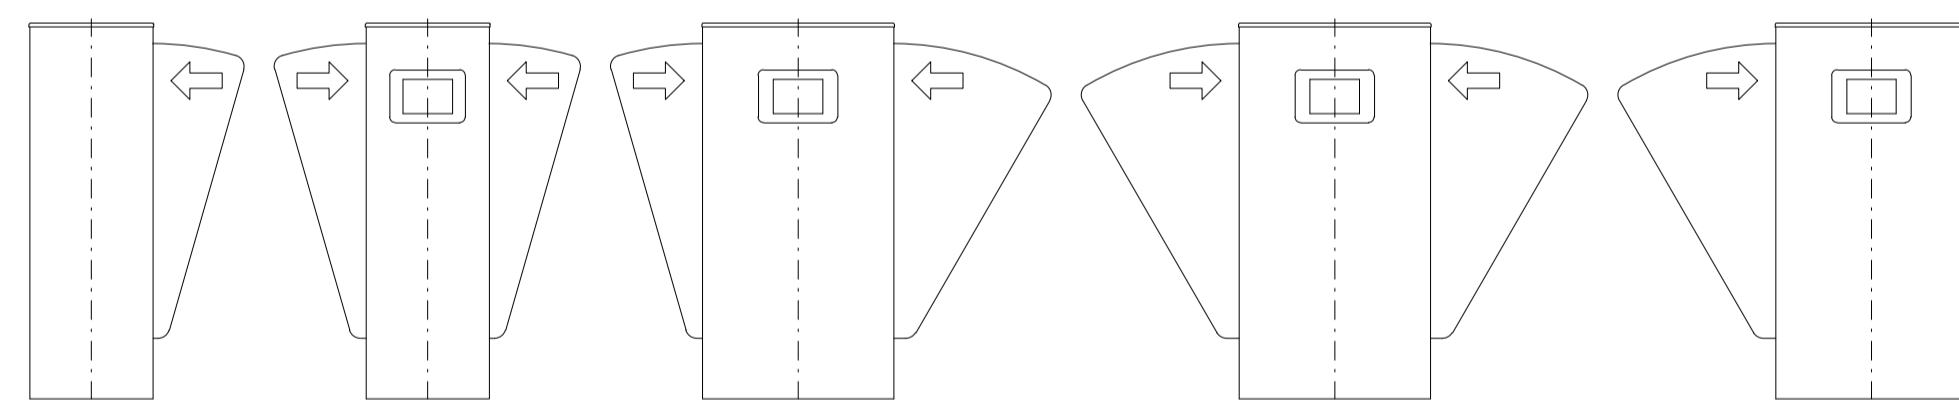

EASYGATE

LX / LH / FL / FH

Design of turnstiles: EASYGATE-LX/LH/FL/FH (Example of installation)

Turnstile: EASYGATE-LX

Turnstile: EASYGATE-LH

Turnstile: EASYGATE-FL

Turnstile: EASYGATE-FH

Design of turnstiles: EASYGATE-LX and LH (Wing height 940mm / Toughened glass 8mm)

Turnstile: EASYGATE-LX-S (narrow)

Turnstile: EASYGATE-LX-M (narrow)

Turnstile: EASYGATE-LXI-M (wide)

Turnstile: EASYGATE-LXI-S (wide)

Turnstile: EASYGATE-LXI-M (wide/narrow)

Turnstile: EASYGATE-LH-S (narrow)

Turnstile: EASYGATE-LH-M (narrow)

Turnstile: EASYGATE-LHI-M (wide)

Turnstile: EASYGATE-LHI-S (wide)

Turnstile: EASYGATE-LHI-M (wide/narrow)

Design of turnstiles: EASYGATE-LX and LH (Toughened glass 8mm)

Turnstile: EASYGATE-LX-S (narrow)

Turnstile: EASYGATE-LHI-M (wide)

Turnstile: EASYGATE-LHI-S (wide)

Turnstile: EASYGATE-LHI-M (wide/narrow)

Design of turnstiles: EASYGATE-FL and FH (Toughened glass 10mm)

Turnstile: EASYGATE-FL-S (narrow)

Turnstile: EASYGATE-FL-M (narrow)