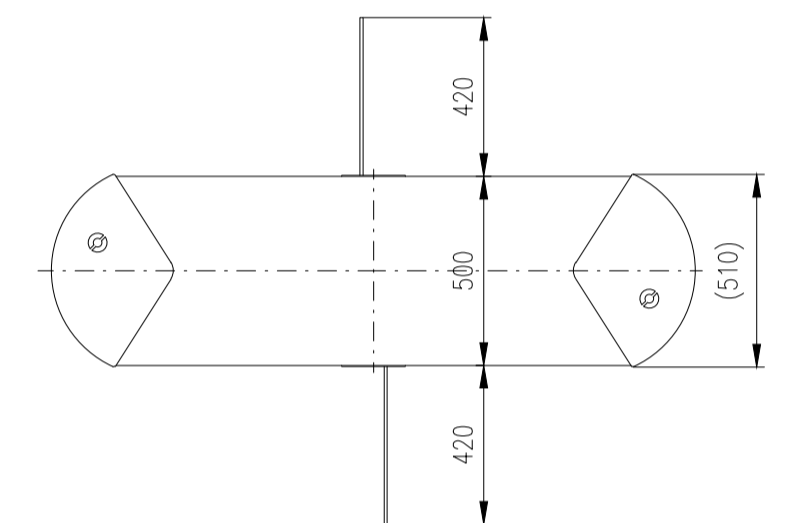

EASYGATE

LX / LH / FL / FH

Design of turnstiles: EASYGATE-LX/LH/FL/FH (Example of installation)

Turnstile: EASYGATE-LX

Turnstile: EASYGATE-LH

Turnstile: EASYGATE-FL

Turnstile: EASYGATE-FH

Design of turnstiles: EASYGATE-LX and LH (Wing height 940mm / Toughened glass 8mm)

Turnstile: EASYGATE-LX-S (narrow)

Turnstile: EASYGATE-LX-M (narrow)

Turnstile: EASYGATE-LXI-M (wide)

Turnstile: EASYGATE-LXI-S (wide)

Turnstile: EASYGATE-LXI-M (wide/narrow)

Turnstile: EASYGATE-LH-S (narrow)