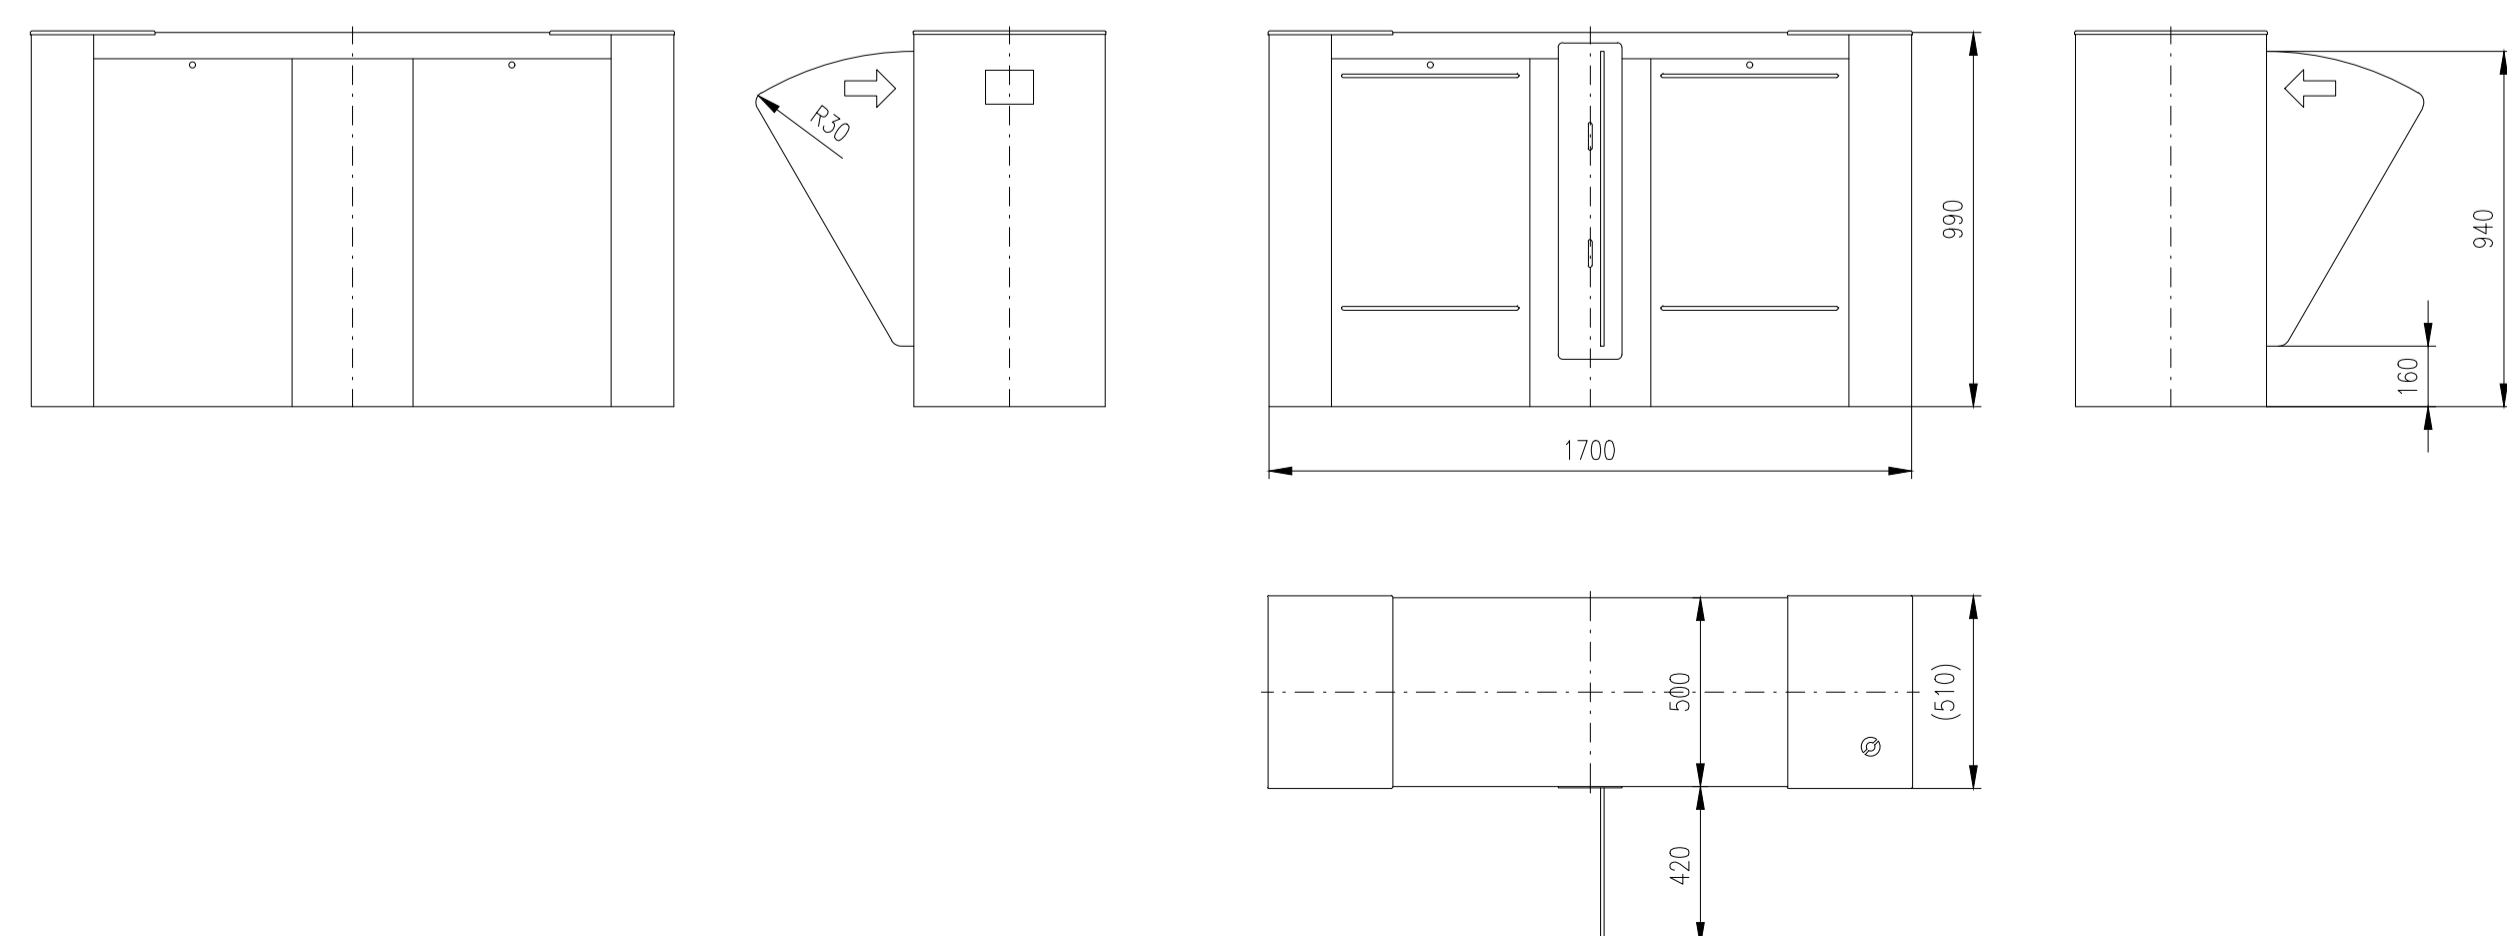

Turnstile: EASYGATE-FHI-S