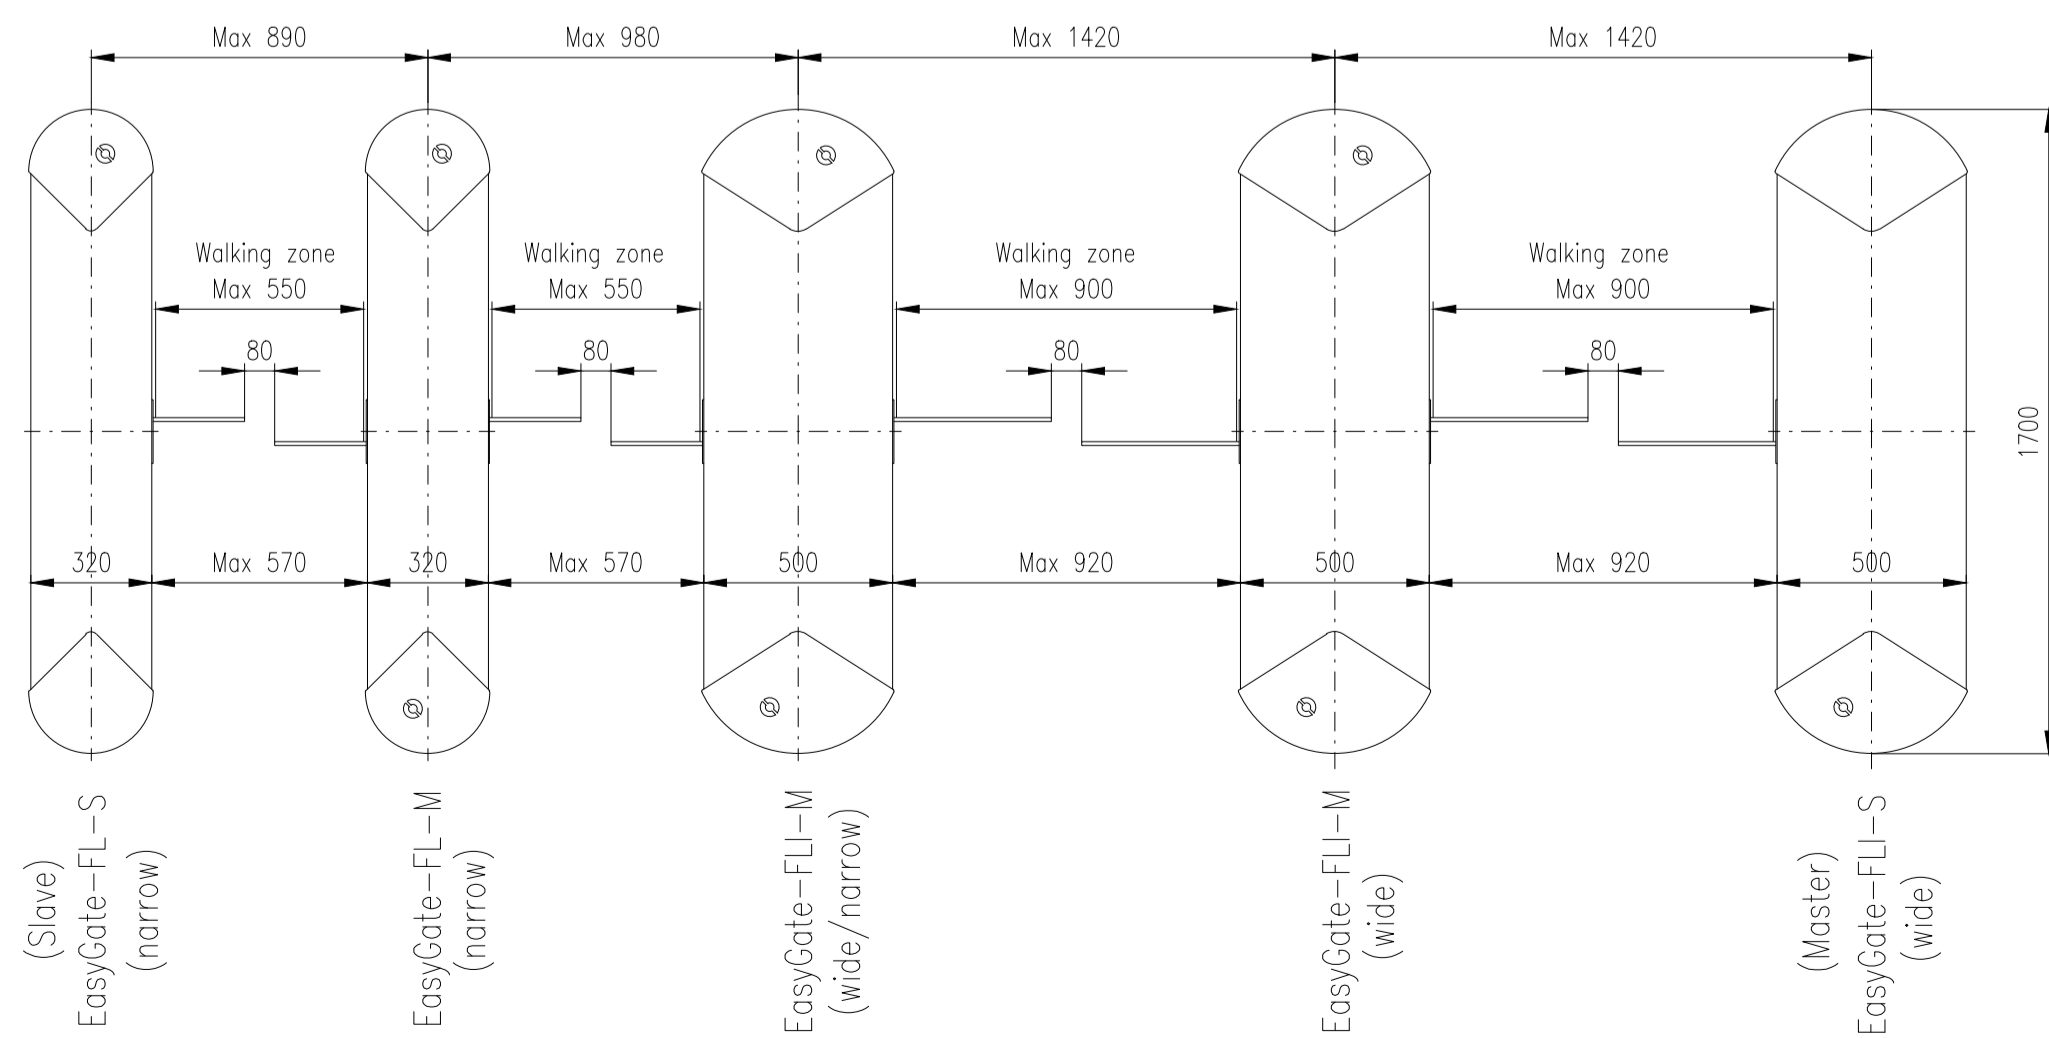

EASYGATE

LX / LH / FL / FH

Design of turnstiles: EASYGATE-LX/LH/FL/FH (Example of installation)

Turnstile: EASYGATE-LX

Turnstile: EASYGATE-LH

Turnstile: EASYGATE-FL

Turnstile: EASYGATE-FH

Design of turnstiles: EASYGATE-LX and LH (Wing height 940mm / Toughened glass 8mm)

Turnstile: EASYGATE-LX-S (narrow)

Turnstile: EASYGATE-LX-M (narrow)

Turnstile: EASYGATE-LXI-M (wide)

Turnstile: EASYGATE-LXI-S (wide)

Turnstile: EASYGATE-LXI-M (wide/narrow)

Turnstile: EASYGATE-LH-S (narrow)

Turnstile: EASYGATE-LH-M (narrow)

Turnstile: EASYGATE-LHI-M (wide)

Turnstile: EASYGATE-LHI-S (wide)

Turnstile: EASYGATE-LHI-M (wide/narrow)

Design of turnstiles: EASYGATE-LX and LH (Toughened glass 8mm)

Turnstile: EASYGATE-LX-S (narrow)

Turnstile: EASYGATE-LX-M (narrow)

Turnstile: EASYGATE-LXI-M (wide)

Turnstile: EASYGATE-LXI-S (wide)

Turnstile: EASYGATE-LXI-M (wide/narrow)

Turnstile: EASYGATE-LH-S (narrow)

Turnstile: EASYGATE-LH-M (narrow)