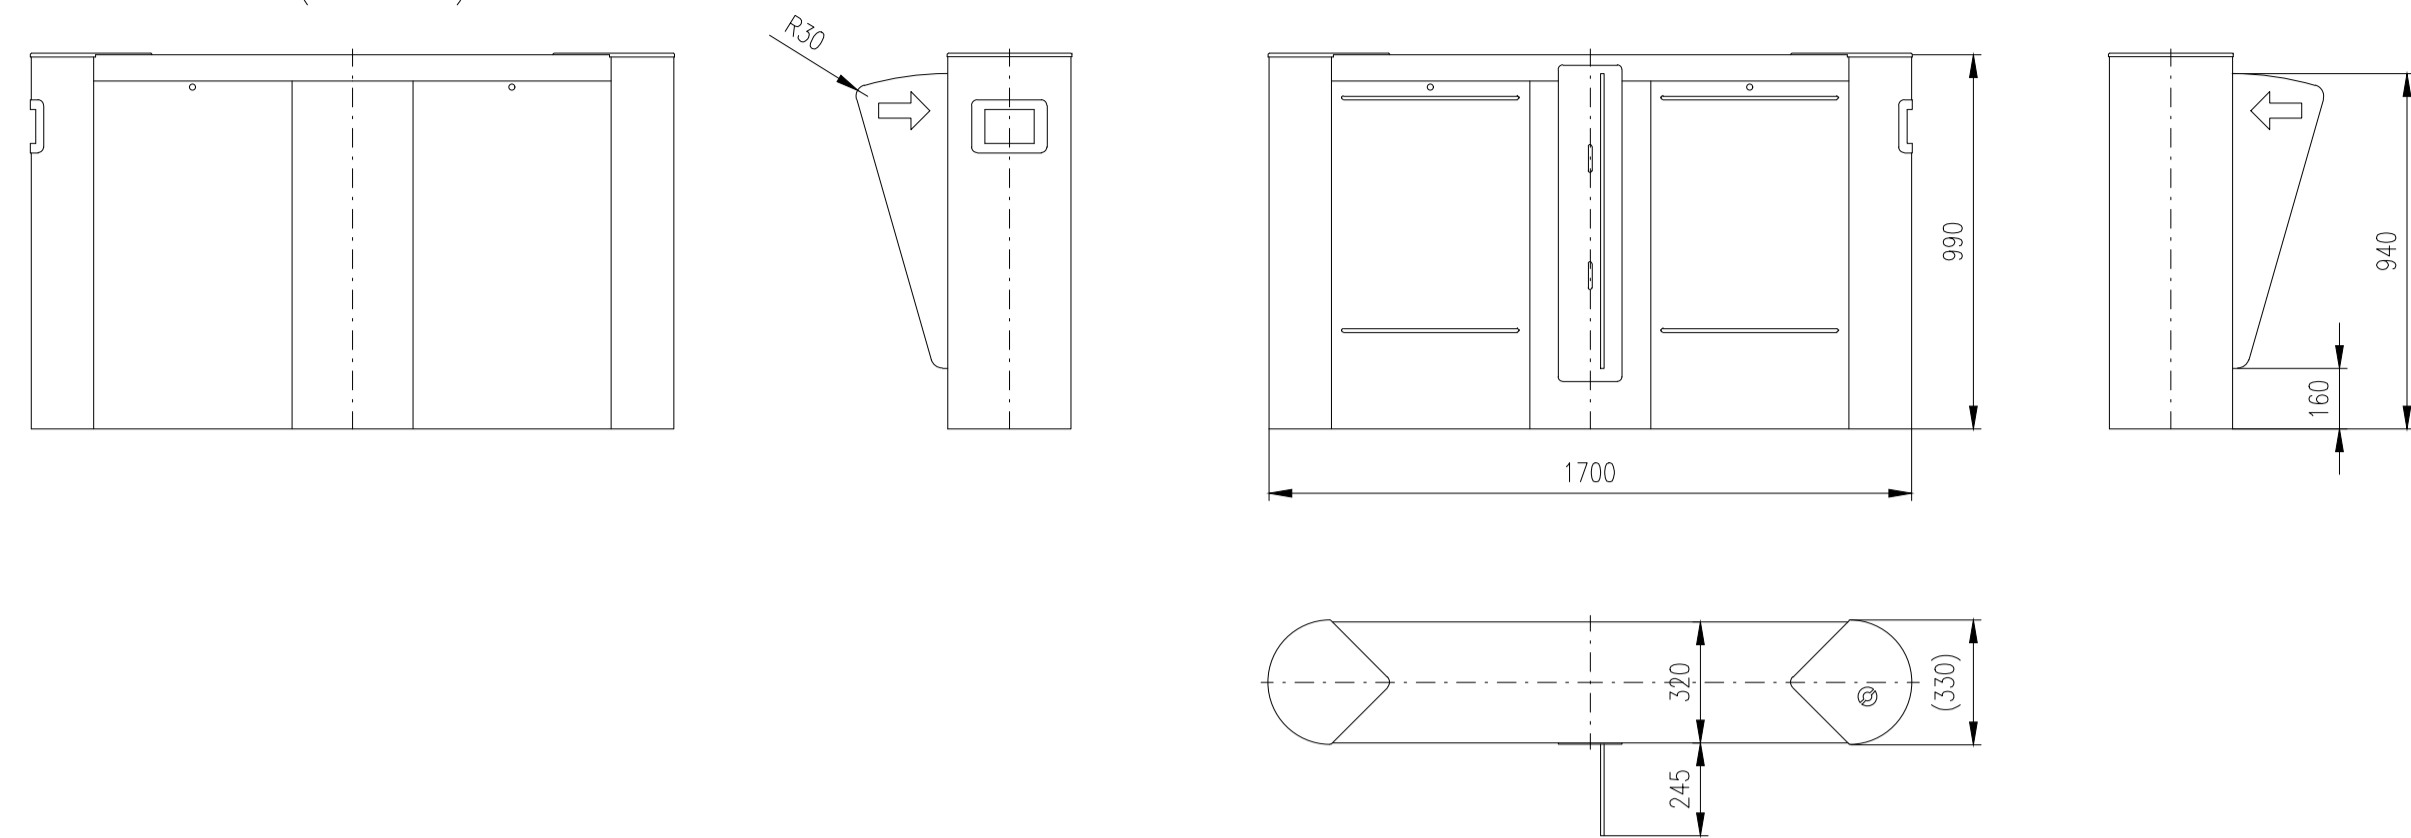

Turnstile: EASYGATE-LHI-M (wide)

Turnstile: EASYGATE-LHI-S (wide)

Turnstile: EASYGATE-LHI-M (wide/narrow)

Design of turnstiles: EASYGATE-FL and FH (Toughened glass 10mm)

Turnstile: EASYGATE-FL-S (narrow)

Turnstile: EASYGATE-FL-M (narrow)

Turnstile: EASYGATE-FLI-M (wide)

Turnstile: EASYGATE-FLI-S (wide)

Turnstile: EASYGATE-FLI-M (wide/narrow)

Turnstile: EASYGATE-FH-S (narrow)

Turnstile: EASYGATE-FH-M (narrow)

Turnstile: EASYGATE-FHI-M (wide)