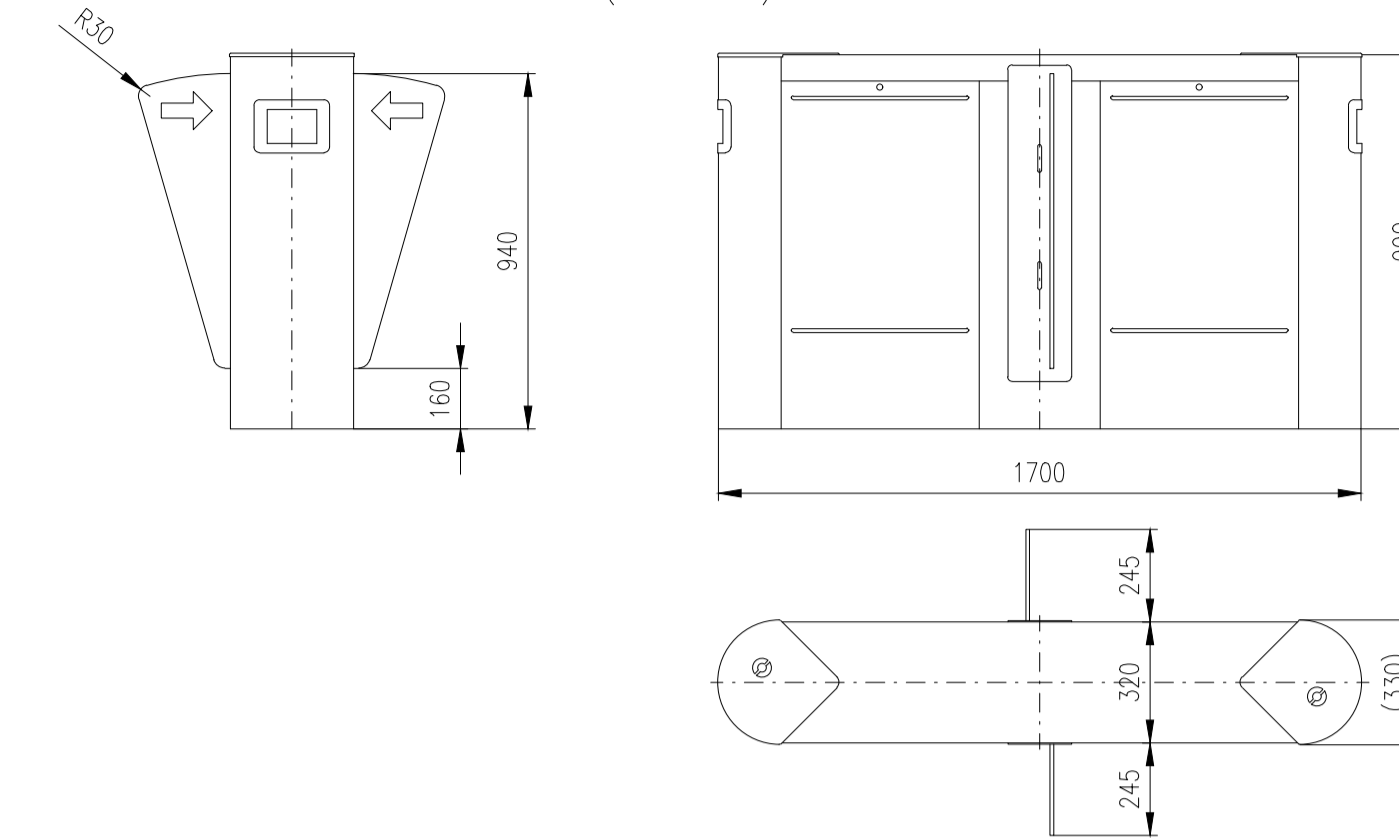

Turnstile: EASYGATE-LHI-M (wide)

Turnstile: EASYGATE-LHI-S (wide)

Turnstile: EASYGATE-LHI-M (wide/narrow)

Design of turnstiles: EASYGATE-FL and FH (Toughened glass 10mm)

Turnstile: EASYGATE-FL-S (narrow)

Turnstile: EASYGATE-FL-M (narrow)