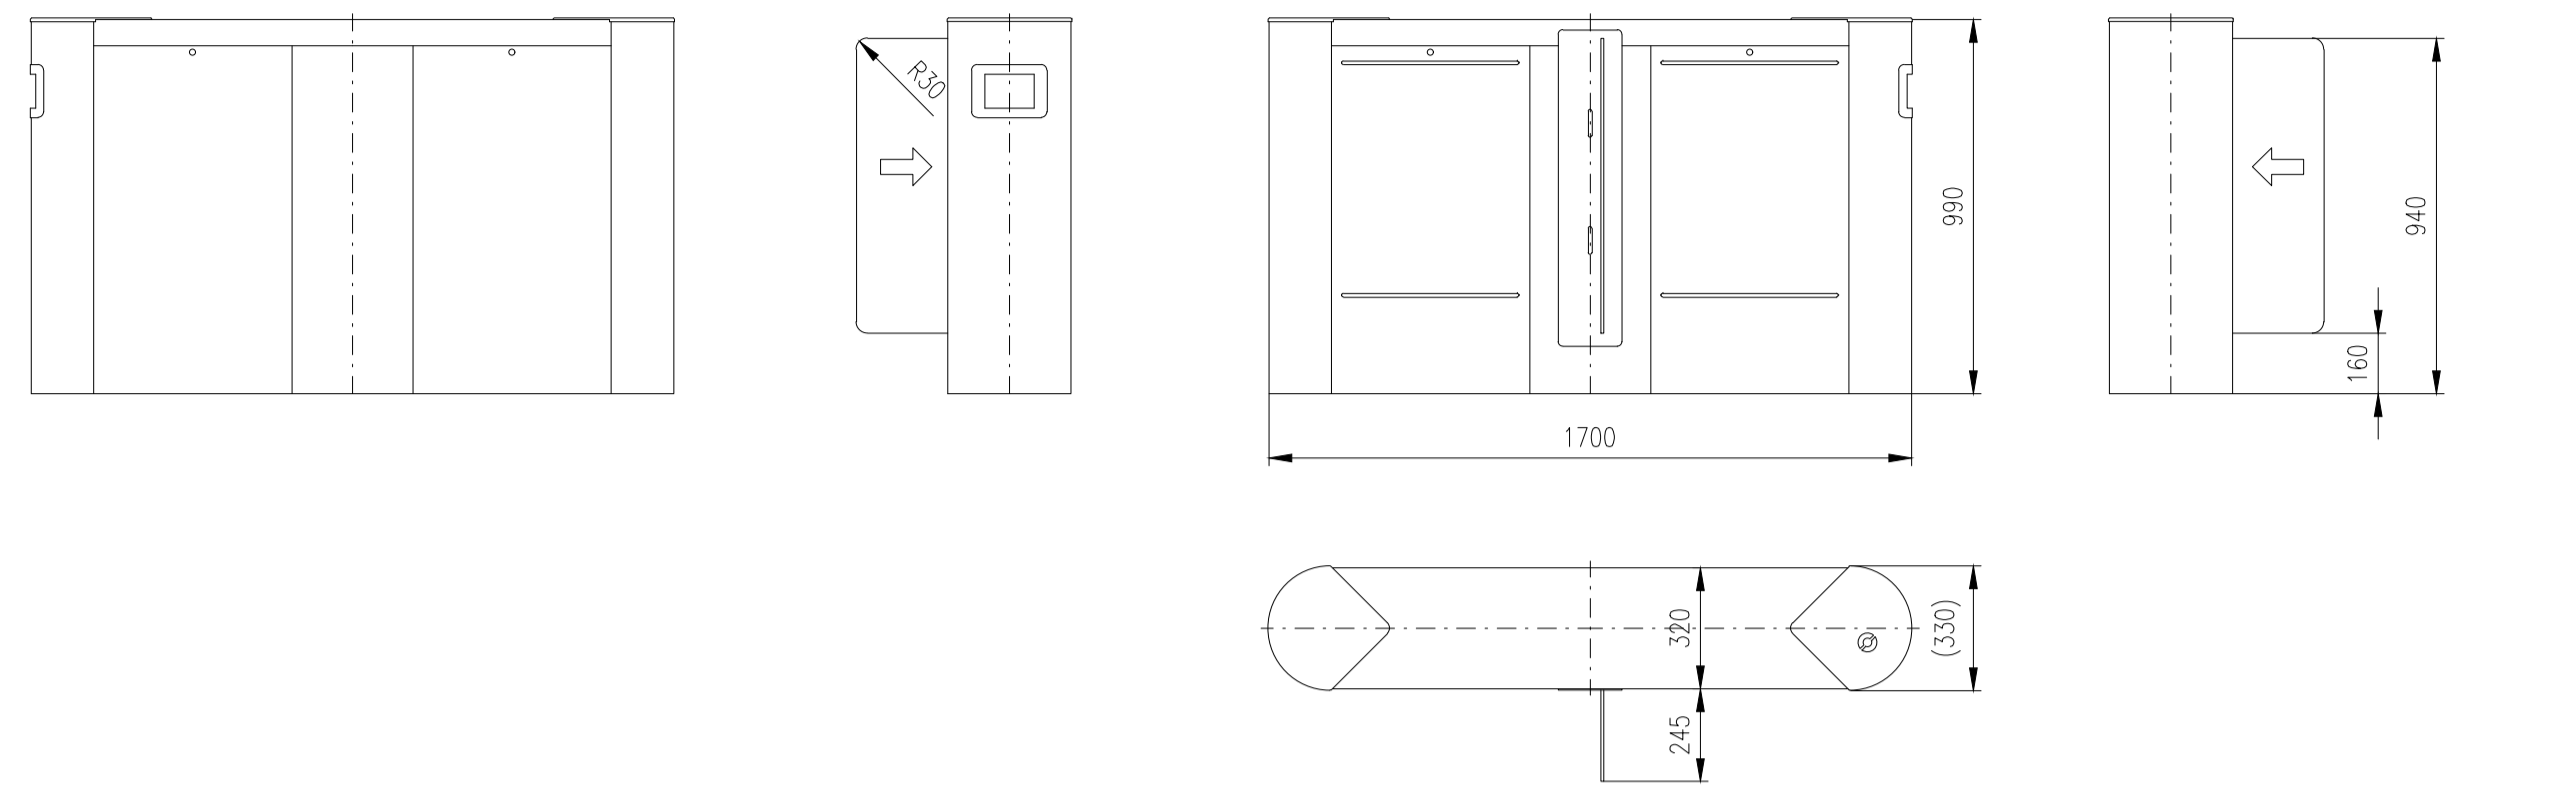

EASYGATE

LX / LH / FL / FH

Design of turnstiles: EASYGATE-LX/LH/FL/FH (Example of installation)

Turnstile: EASYGATE-LX

Turnstile: EASYGATE-LH

Turnstile: EASYGATE-FL

Turnstile: EASYGATE-FH

Design of turnstiles: EASYGATE-LX and LH (Wing height 940mm / Toughened glass 8mm)

Turnstile: EASYGATE-LX-S (narrow)

Turnstile: EASYGATE-LX-M (narrow)

Turnstile: EASYGATE-LXI-M (wide)

Turnstile: EASYGATE-LXI-S (wide)

Turnstile: EASYGATE-LXI-M (wide/narrow)

Turnstile: EASYGATE-LH-S (narrow)

Turnstile: EASYGATE-LH-M (narrow)

Turnstile: EASYGATE-LHI-M (wide)

Turnstile: EASYGATE-LHI-S (wide)

Turnstile: EASYGATE-LHI-M (wide/narrow)

Design of turnstiles: EASYGATE-LX and LH (Toughened glass 8mm)

Turnstile: EASYGATE-LX-S (narrow)