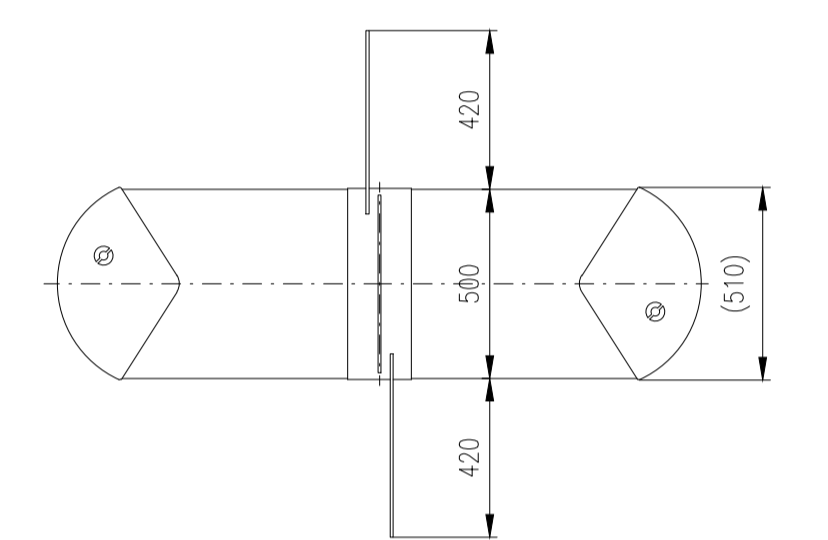

Turnstile: EASYGATE-LHI-M (wide/narrow)