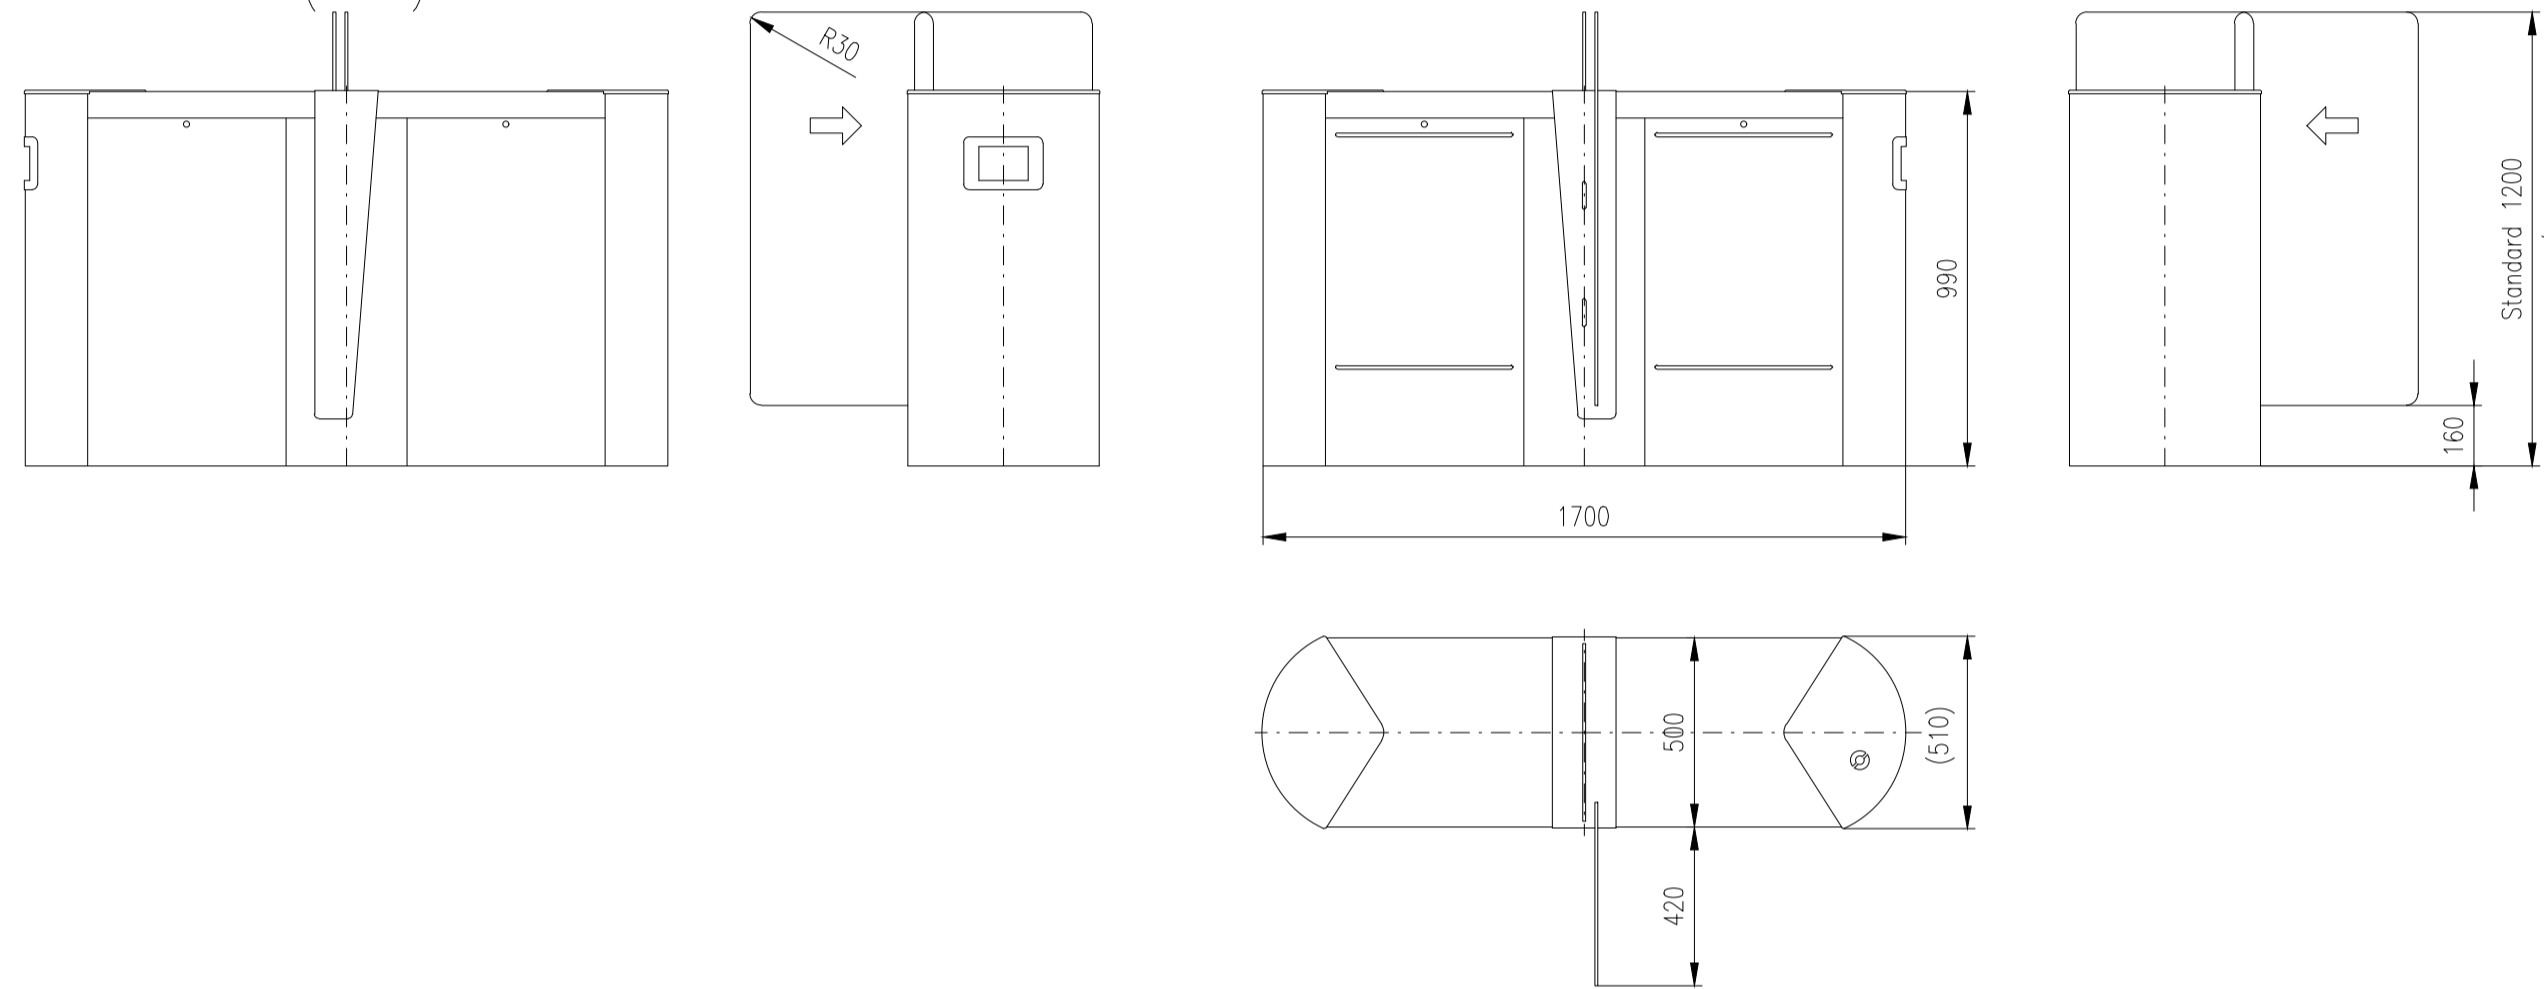

EASYGATE

LX / LH / FL / FH

Design of turnstiles: EASYGATE-LX/LH/FL/FH (Example of installation)

Turnstile: EASYGATE-LX

Turnstile: EASYGATE-LH

Turnstile: EASYGATE-FL

Turnstile: EASYGATE-FH

Design of turnstiles: EASYGATE-LX and LH (Wing height 940mm / Toughened glass 8mm)

Turnstile: EASYGATE-LH-M (narrow)

Turnstile: EASYGATE-LHI-M (wide)

Turnstile: EASYGATE-LHI-S (wide)

Turnstile: EASYGATE-LHI-M (wide/narrow)

Design of turnstiles: EASYGATE-LX and LH (Toughened glass 8mm)

Turnstile: EASYGATE-LX-S (narrow)

Turnstile: EASYGATE-LX-M (narrow)

Turnstile: EASYGATE-LXI-M (wide)

Turnstile: EASYGATE-LXI-S (wide)

Turnstile: EASYGATE-LXI-M (wide/narrow)

Turnstile: EASYGATE-LH-S (narrow)

Turnstile: EASYGATE-LH-M (narrow)