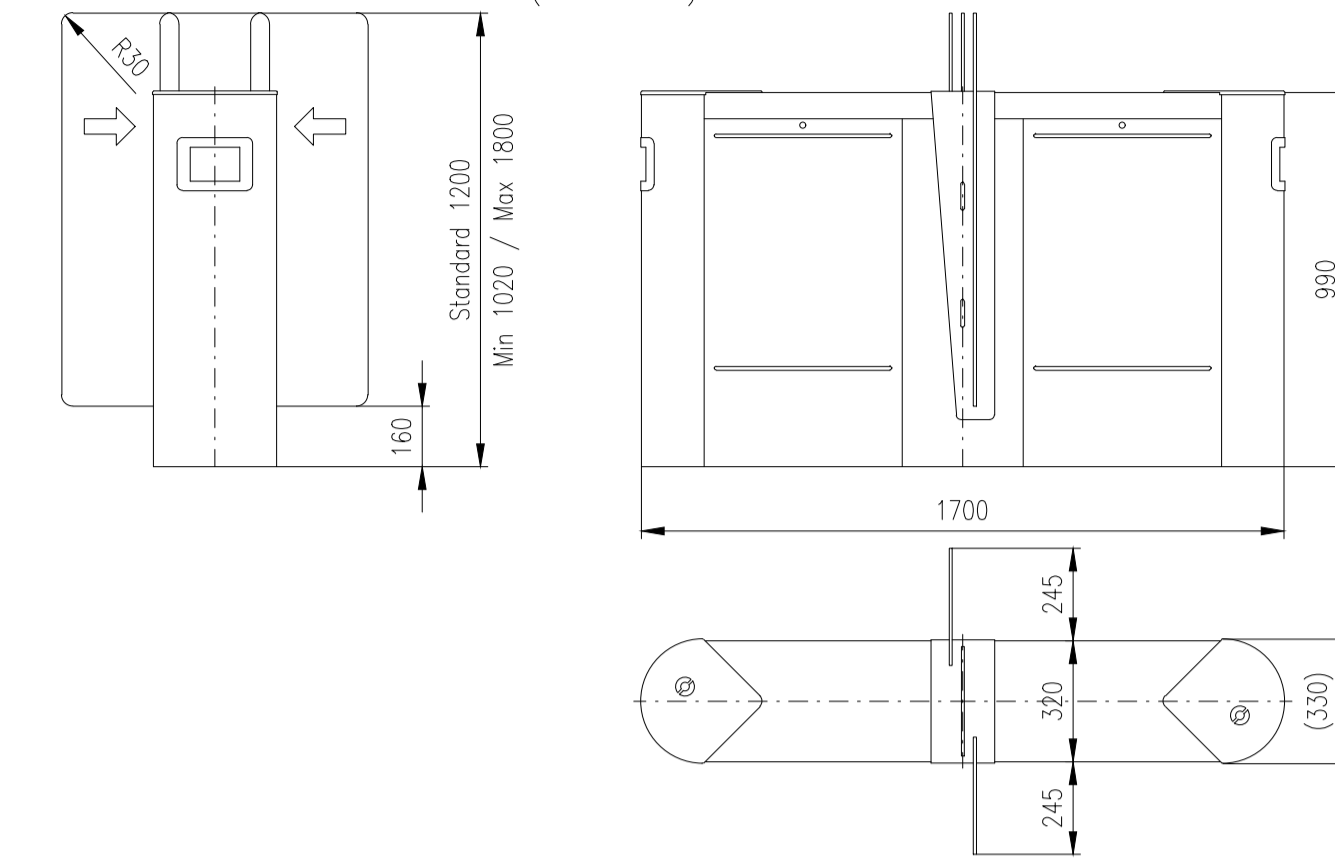

EASYGATE

LX / LH / FL / FH

Design of turnstiles: EASYGATE-LX/LH/FL/FH (Example of installation)

Turnstile: EASYGATE-LX

Turnstile: EASYGATE-LH

Turnstile: EASYGATE-FL

Turnstile: EASYGATE-FH

Design of turnstiles: EASYGATE-LX and LH (Wing height 940mm / Toughened glass 8mm)

Turnstile: EASYGATE-LH-M (narrow)

Turnstile: EASYGATE-LHI-M (wide)

Turnstile: EASYGATE-LHI-S (wide)

Turnstile: EASYGATE-LHI-M (wide/narrow)

Design of turnstiles: EASYGATE-LX and LH (Toughened glass 8mm)

Turnstile: EASYGATE-LX-S (narrow)

Turnstile: EASYGATE-LX-M (narrow)

Turnstile: EASYGATE-LXI-M (wide)

Turnstile: EASYGATE-LXI-S (wide)

Turnstile: EASYGATE-LXI-M (wide/narrow)

Turnstile: EASYGATE-LH-S (narrow)

Turnstile: EASYGATE-LH-M (narrow)