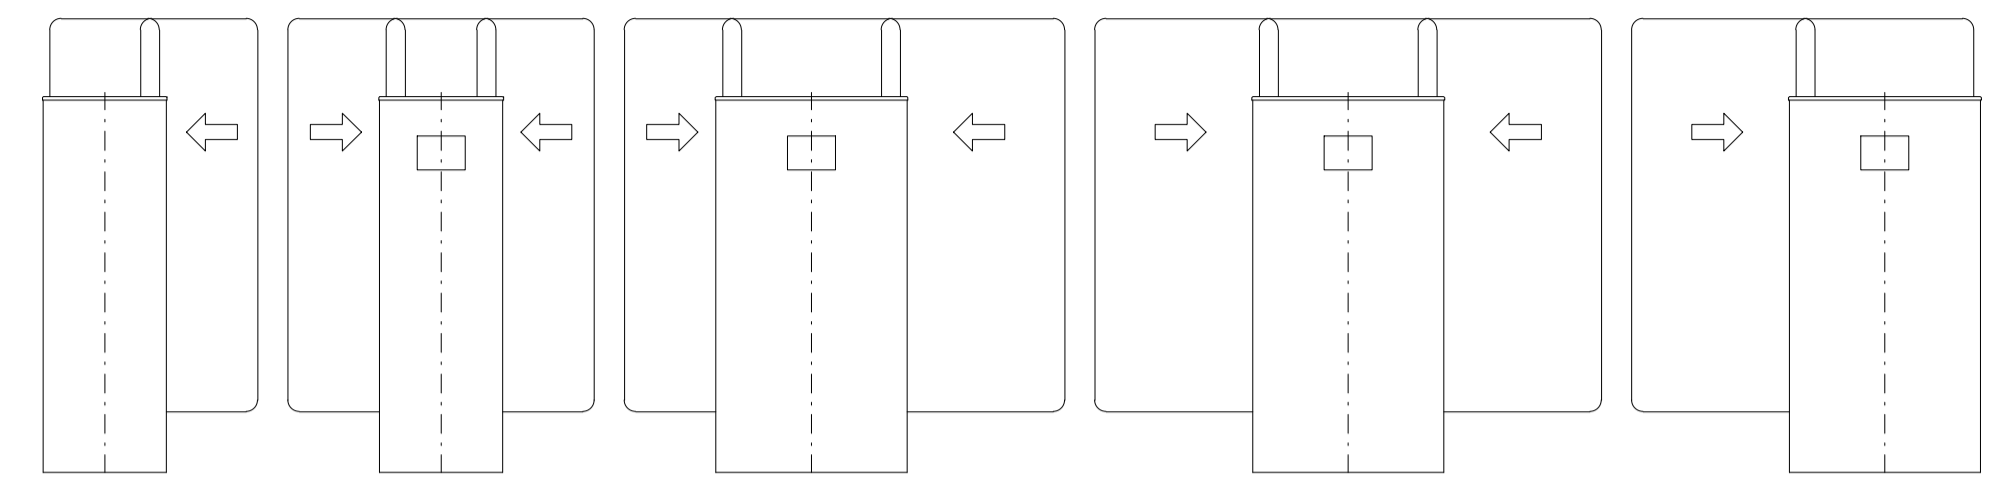

EASYGATE

LX / LH / FL / FH

Design of turnstiles: EASYGATE-LX/LH/FL/FH (Example of installation)

Turnstile: EASYGATE-LX

Turnstile: EASYGATE-LH

Turnstile: EASYGATE-FL

Turnstile: EASYGATE-FH

Design of turnstiles: EASYGATE-LX and LH (Wing height 940mm / Toughened glass 8mm)

Turnstile: EASYGATE-LX-S (narrow)

Turnstile: EASYGATE-LX-M (narrow)

Turnstile: EASYGATE-LXI-M (wide)

Turnstile: EASYGATE-LXI-S (wide)

Turnstile: EASYGATE-LXI-M (wide/narrow)

Turnstile: EASYGATE-LH-S (narrow)

Turnstile: EASYGATE-LH-M (narrow)

Turnstile: EASYGATE-LHI-M (wide)

Turnstile: EASYGATE-LHI-S (wide)

Turnstile: EASYGATE-LHI-M (wide/narrow)

Design of turnstiles: EASYGATE-LX and LH (Toughened glass 8mm)

Turnstile: EASYGATE-LX-S (narrow)