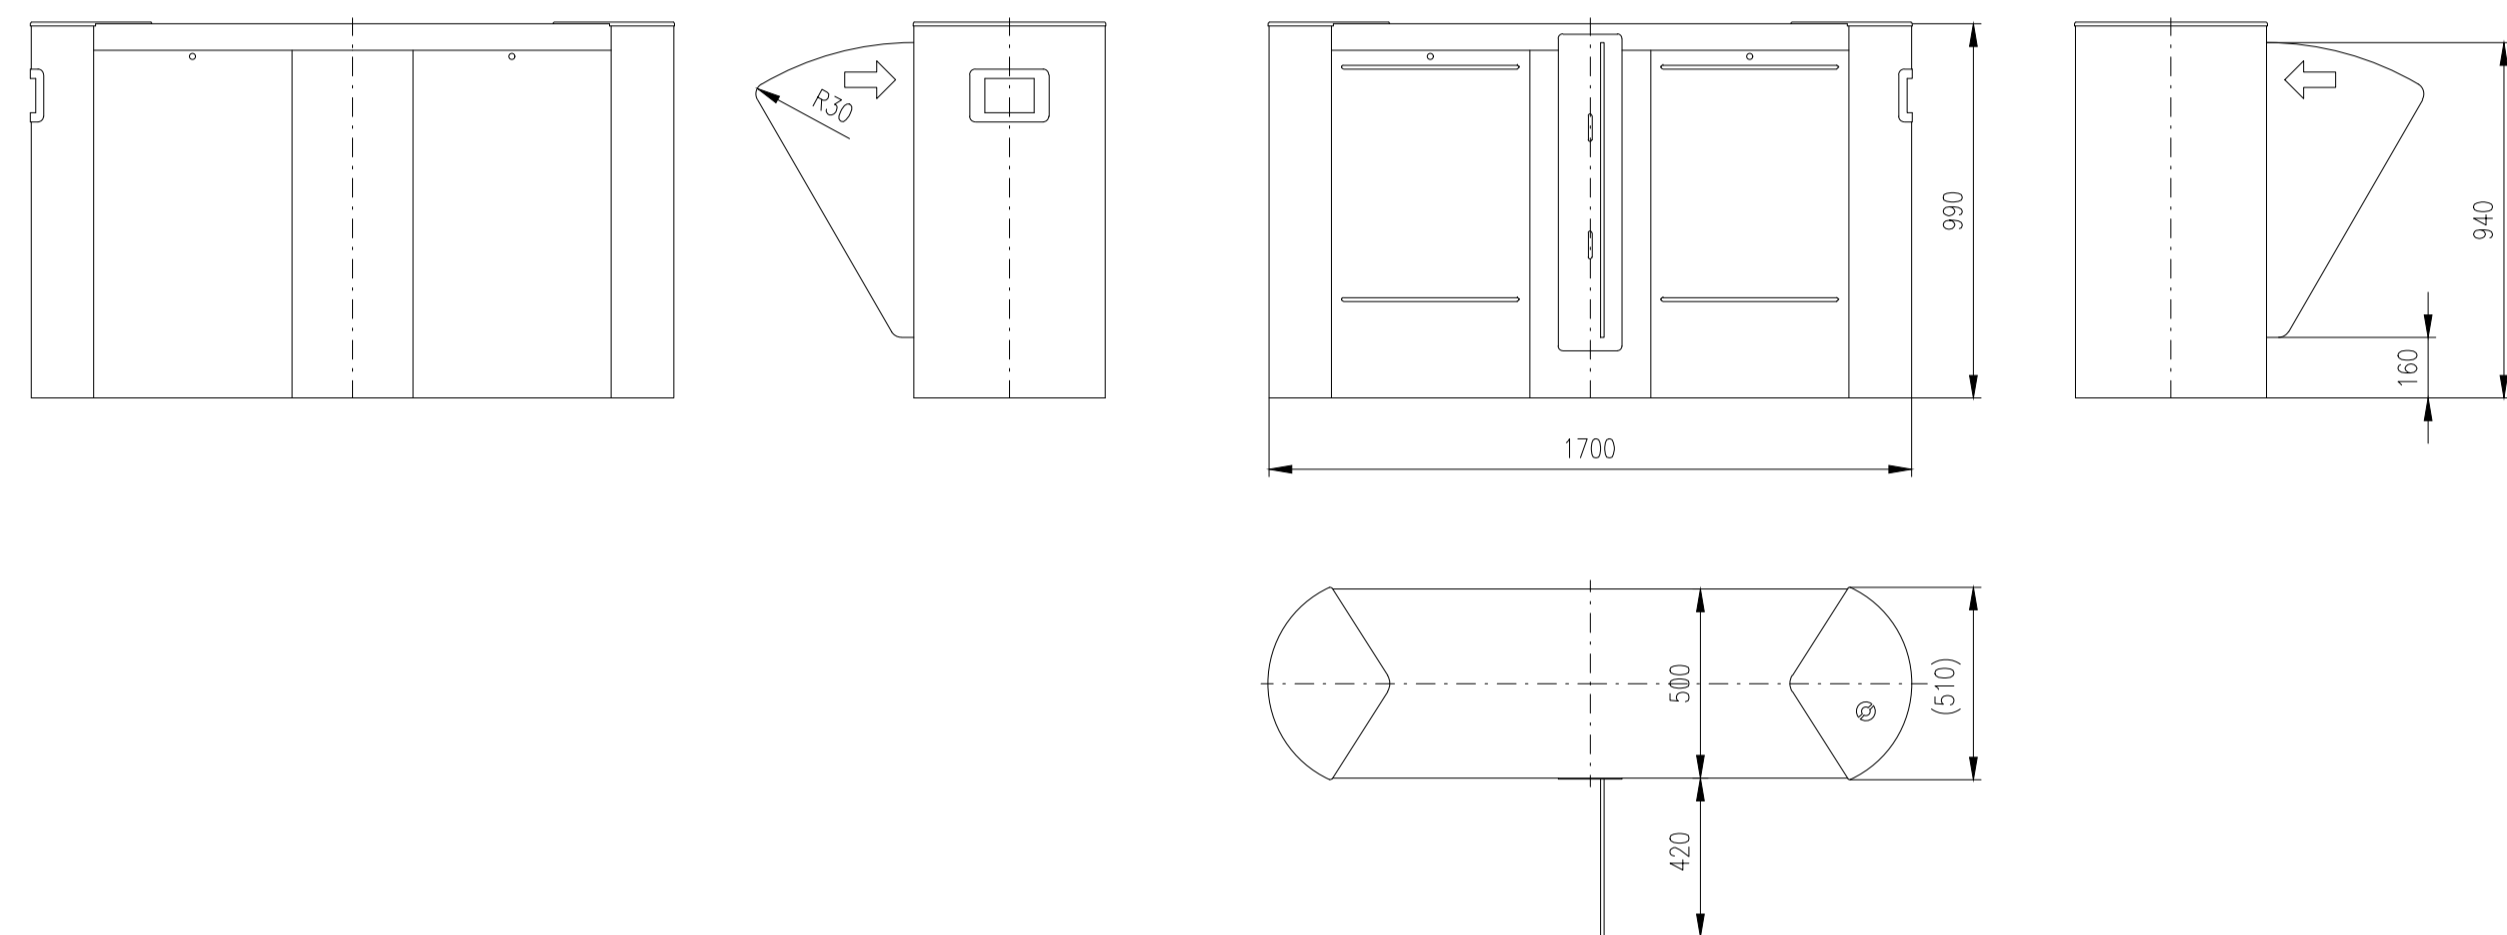

Turnstile: EASYGATE-LHI-M (wide)

Turnstile: EASYGATE-LHI-S (wide)

Turnstile: EASYGATE-LHI-M (wide/narrow)

Design of turnstiles: EASYGATE-FL and FH (Toughened glass 10mm)

Turnstile: EASYGATE-FL-S (narrow)

Turnstile: EASYGATE-FL-M (narrow)

Turnstile: EASYGATE-FLI-M (wide)

Turnstile: EASYGATE-FLI-S (wide)

Turnstile: EASYGATE-FLI-M (wide/narrow)

Turnstile: EASYGATE-FH-S (narrow)

Turnstile: EASYGATE-FH-M (narrow)

Turnstile: EASYGATE-FHI-M (wide)