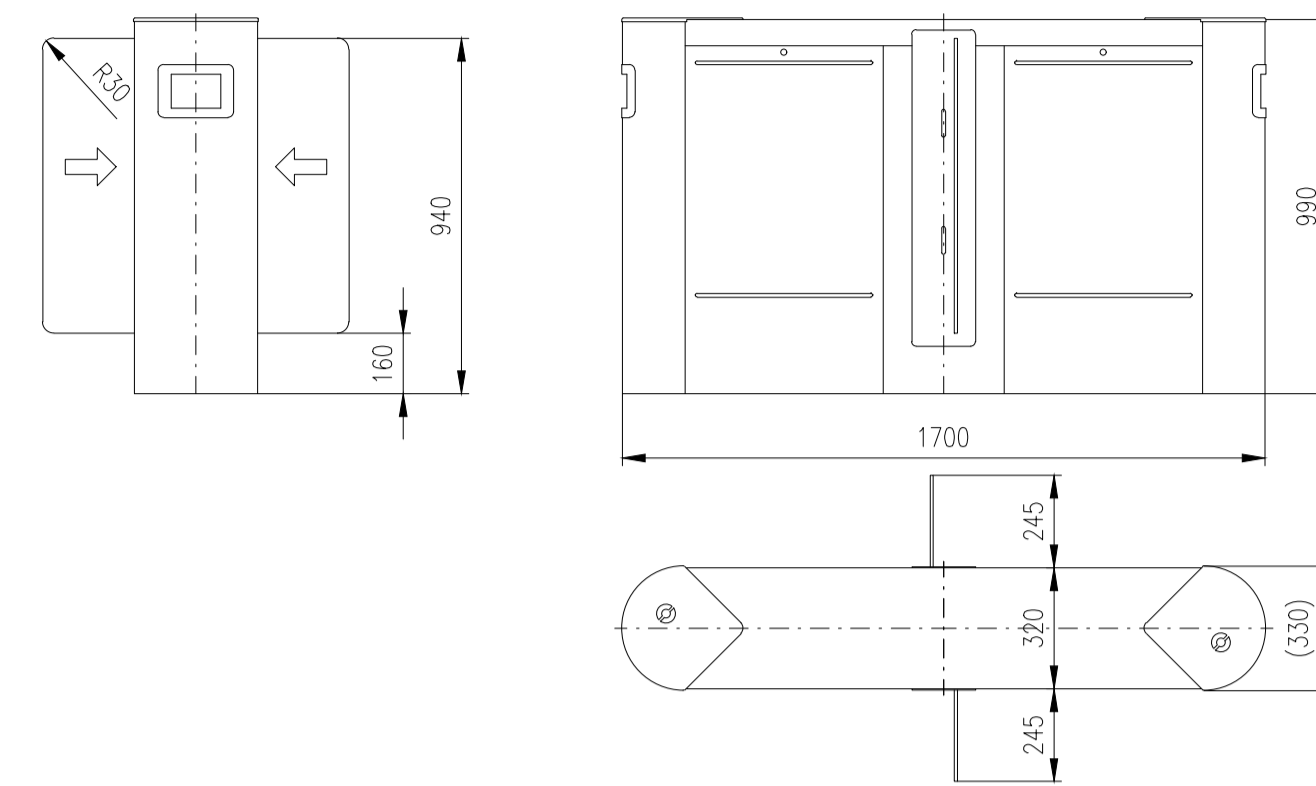

EASYGATE

LX / LH / FL / FH

Design of turnstiles: EASYGATE-LX/LH/FL/FH (Example of installation)

Turnstile: EASYGATE-LX

Turnstile: EASYGATE-LH

Turnstile: EASYGATE-FL

Turnstile: EASYGATE-FH

Design of turnstiles: EASYGATE-LX and LH (Wing height 940mm / Toughened glass 8mm)

Turnstile: EASYGATE-LX-S (narrow)

Turnstile: EASYGATE-LX-M (narrow)

Turnstile: EASYGATE-LXI-M (wide)

Turnstile: EASYGATE-LXI-S (wide)

Turnstile: EASYGATE-LXI-M (wide/narrow)

Turnstile: EASYGATE-LH-S (narrow)

Turnstile: EASYGATE-LH-M (narrow)

Turnstile: EASYGATE-LHI-M (wide)

Turnstile: EASYGATE-LHI-S (wide)

Turnstile: EASYGATE-LHI-M (wide/narrow)

Design of turnstiles: EASYGATE-LX and LH (Toughened glass 8mm)

Turnstile: EASYGATE-LX-S (narrow)