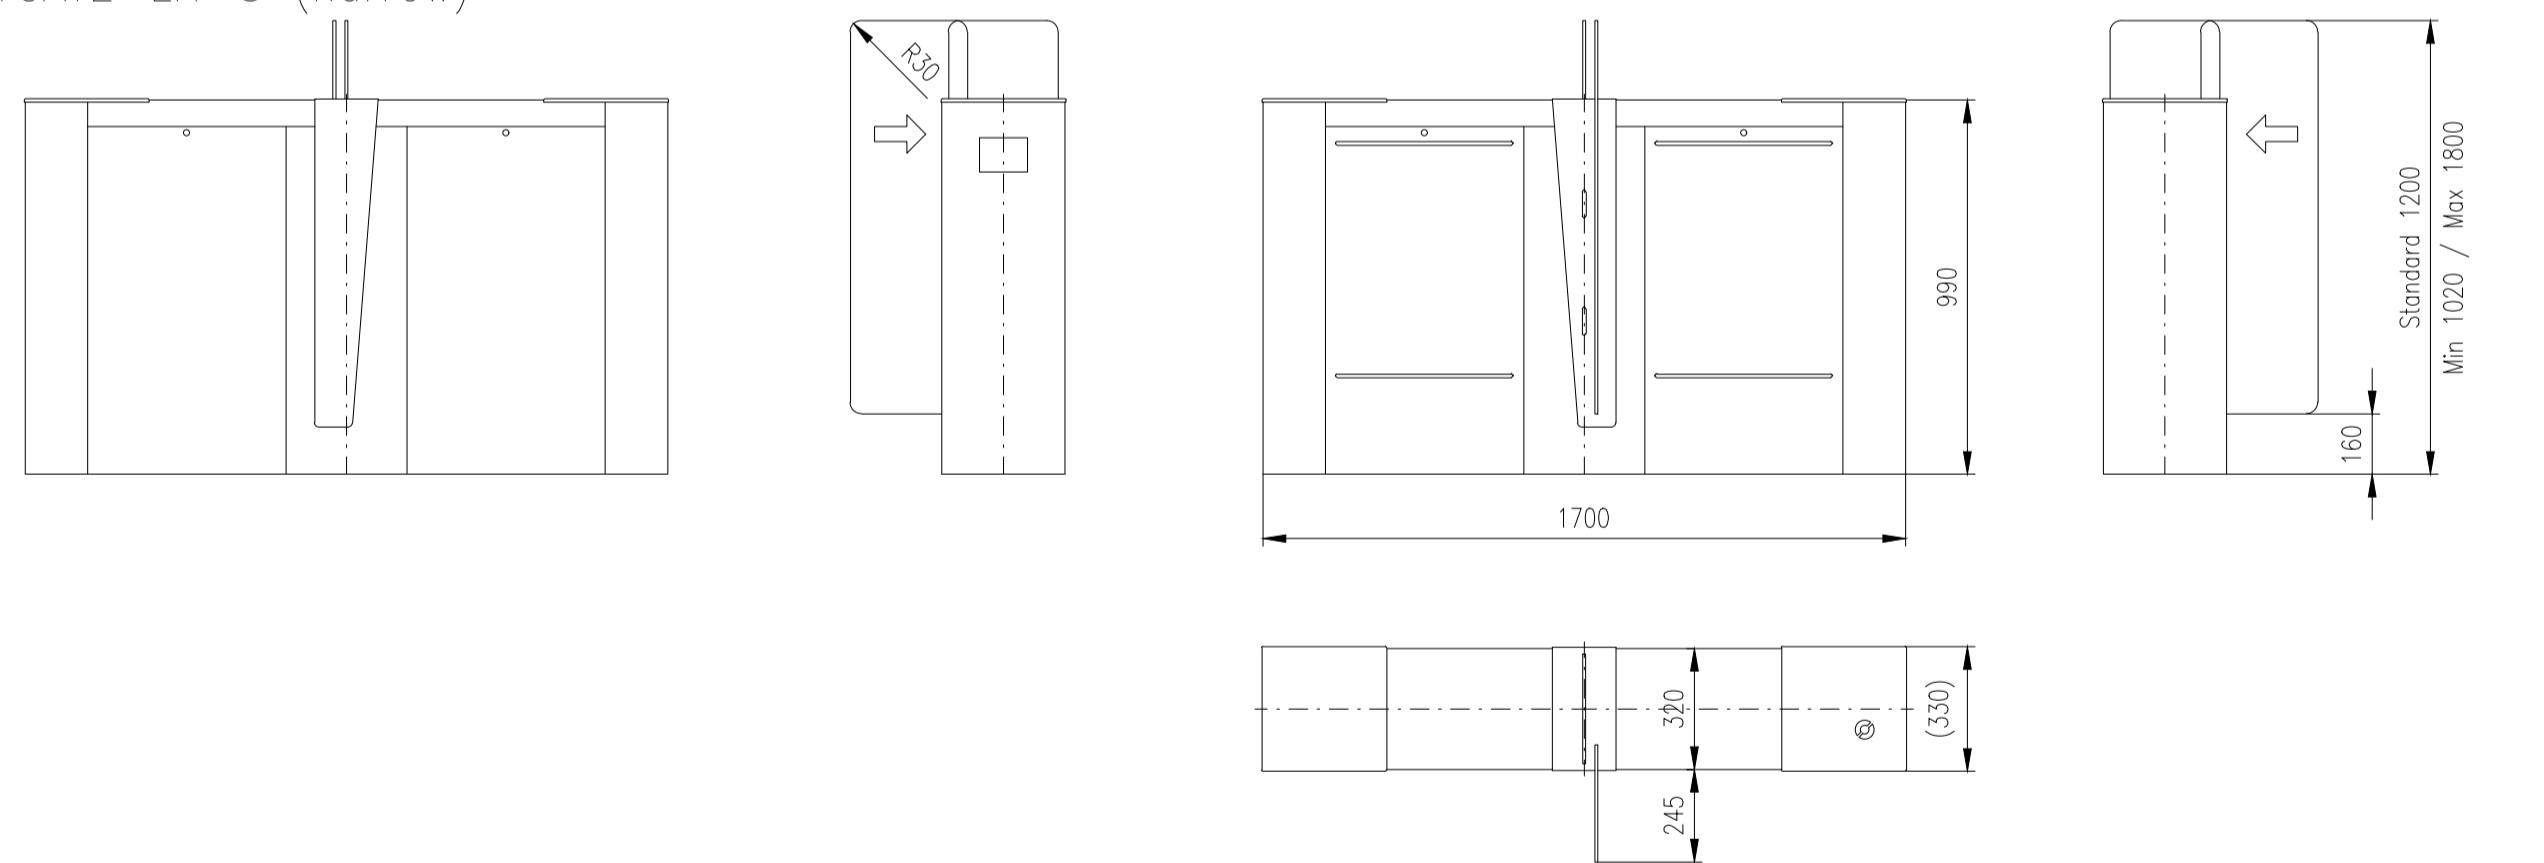

Turnstile: EASYGATE-LX-M (narrow)

Turnstile: EASYGATE-LXI-M (wide)

Turnstile: EASYGATE-LXI-S (wide)

Turnstile: EASYGATE-LXI-M (wide/narrow)

Turnstile: EASYGATE-LH-S (narrow)

Turnstile: EASYGATE-LH-M (narrow)

Turnstile: EASYGATE-LHI-M (wide)

Turnstile: EASYGATE-LHI-S (wide)

Turnstile: EASYGATE-LHI-M (wide/narrow)

Design of turnstiles: EASYGATE-FL and FH (Toughened glass 10mm)

Turnstile: EASYGATE-FL-S (narrow)

Turnstile: EASYGATE-FL-M (narrow)