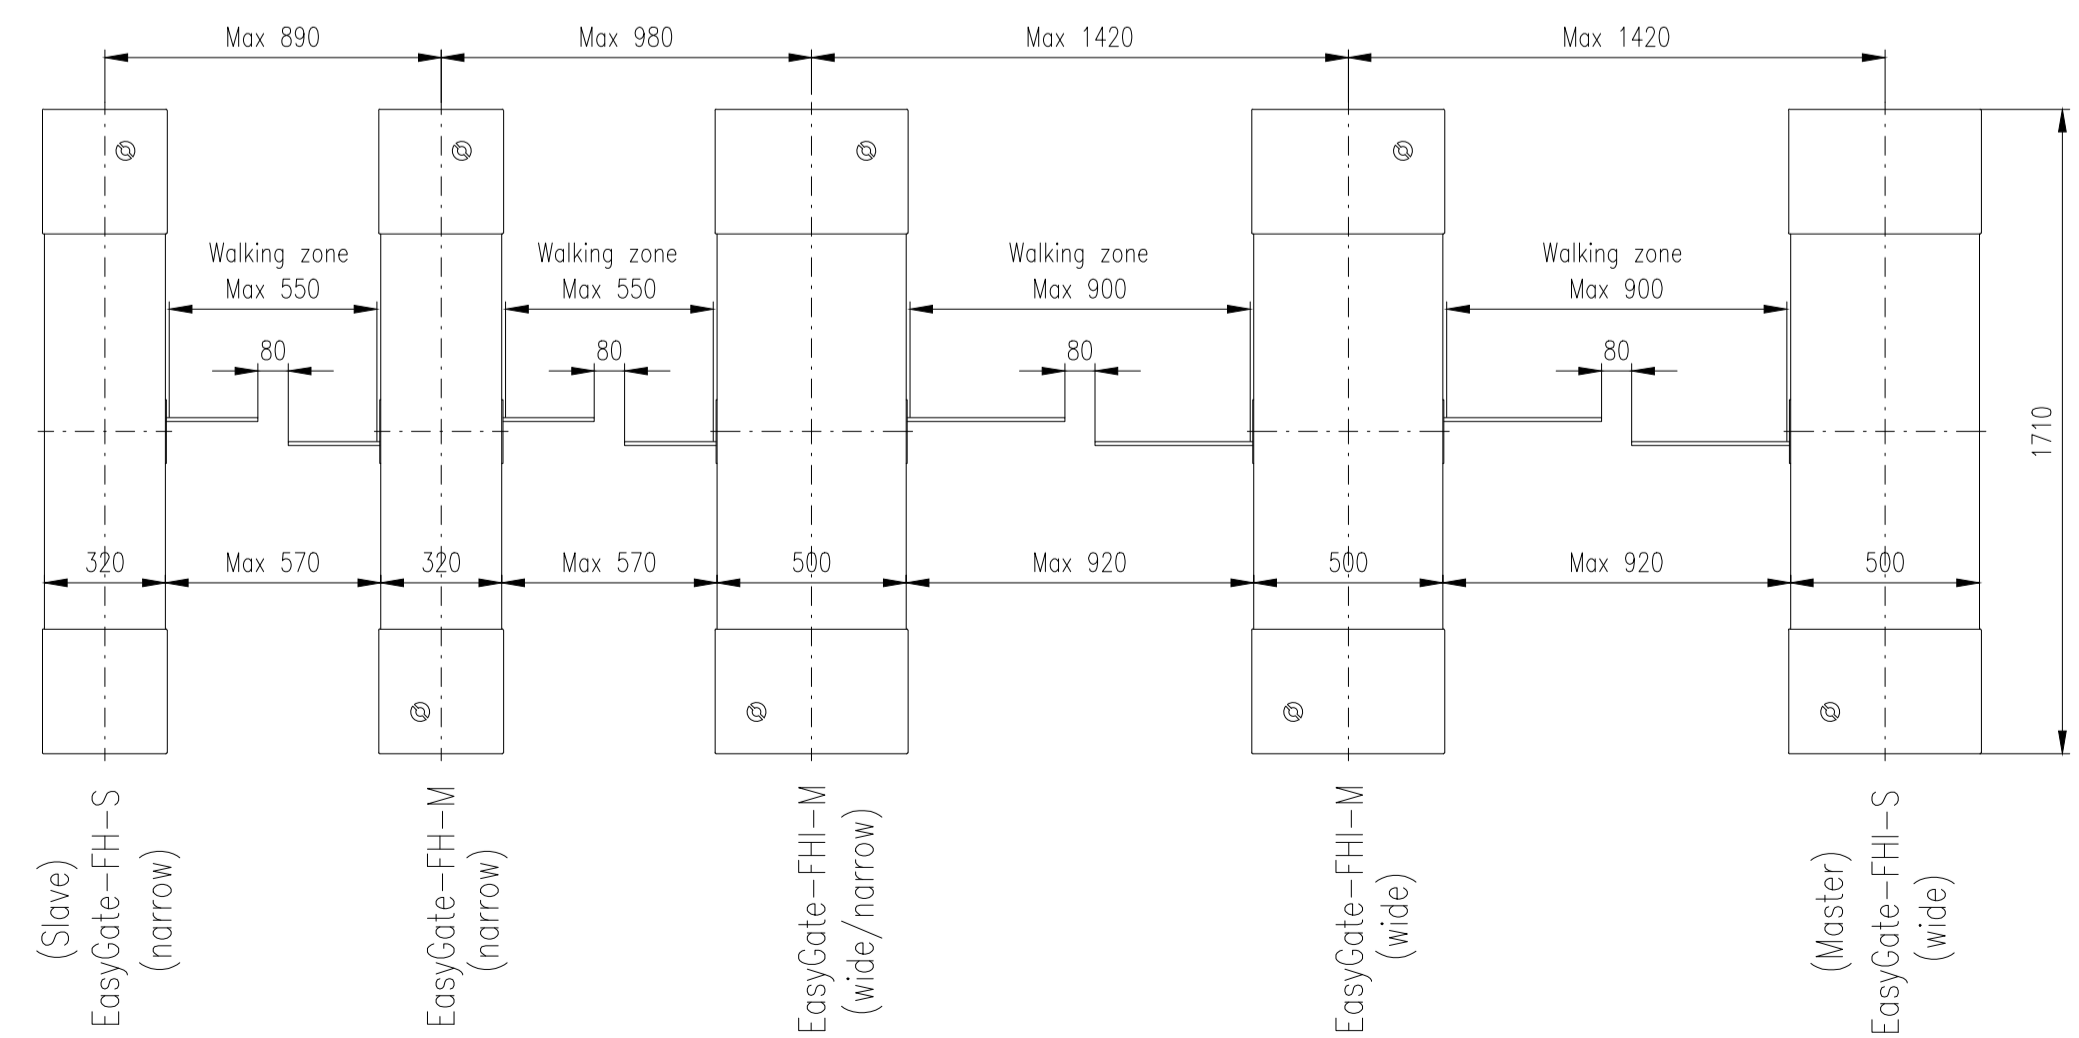

EASYGATE

LX / LH / FL / FH

Design of turnstiles: EASYGATE-LX/LH/FL/FH (Example of installation)

Turnstile: EASYGATE-LX

Turnstile: EASYGATE-LH

Turnstile: EASYGATE-FL

Turnstile: EASYGATE-FH

Design of turnstiles: EASYGATE-LX and LH (Wing height 940mm / Toughened glass 8mm)

Turnstile: EASYGATE-LX-S (narrow)

Turnstile: EASYGATE-LX-M (narrow)

Turnstile: EASYGATE-LXI-M (wide)

Turnstile: EASYGATE-LXI-S (wide)

Turnstile: EASYGATE-LXI-M (wide/narrow)

Turnstile: EASYGATE-LH-S (narrow)

Turnstile: EASYGATE-LH-M (narrow)

Turnstile: EASYGATE-LHI-M (wide)

Turnstile: EASYGATE-LHI-S (wide)

Turnstile: EASYGATE-LHI-M (wide/narrow)

Design of turnstiles: EASYGATE-LX and LH (Toughened glass 8mm)

Turnstile: EASYGATE-LX-S (narrow)

Turnstile: EASYGATE-LX-M (narrow)

Turnstile: EASYGATE-LXI-M (wide)

Turnstile: EASYGATE-LXI-S (wide)

Turnstile: EASYGATE-LXI-M (wide/narrow)

Turnstile: EASYGATE-LH-S (narrow)

Turnstile: EASYGATE-LH-M (narrow)