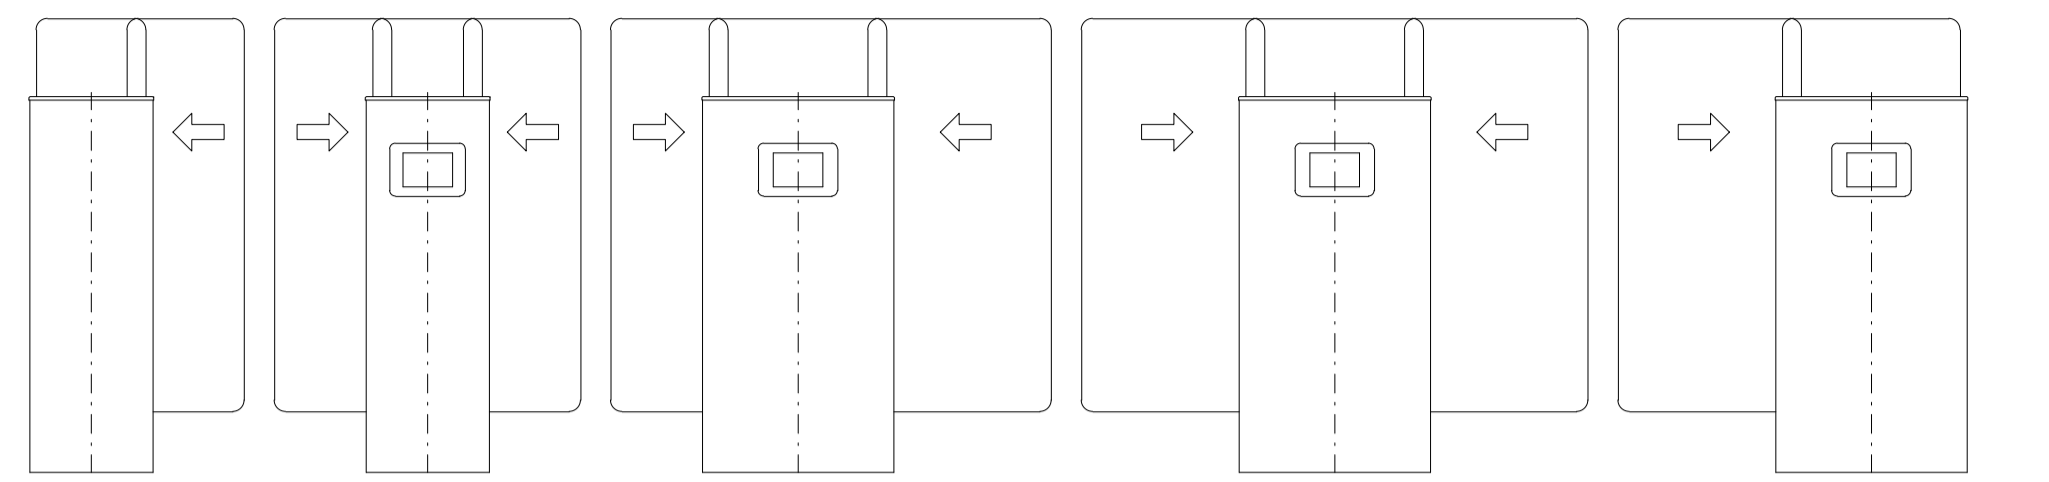

EASYGATE

LX / LH / FL / FH

Design of turnstiles: EASYGATE-LX/LH/FL/FH (Example of installation)

Turnstile: EASYGATE-LX

Turnstile: EASYGATE-LH

Turnstile: EASYGATE-FL

Turnstile: EASYGATE-FH

Design of turnstiles: EASYGATE-LX and LH (Wing height 940mm / Toughened glass 8mm)

Turnstile: EASYGATE-LX-S (narrow)

Turnstile: EASYGATE-LX-M (narrow)

Turnstile: EASYGATE-LXI-M (wide)

Turnstile: EASYGATE-LXI-S (wide)

Turnstile: EASYGATE-LXI-M (wide/narrow)

Turnstile: EASYGATE-LH-S (narrow)

Turnstile: EASYGATE-LH-M (narrow)

Turnstile: EASYGATE-LHI-M (wide)

Turnstile: EASYGATE-LHI-S (wide)

Turnstile: EASYGATE-LHI-M (wide/narrow)

Design of turnstiles: EASYGATE-LX and LH (Toughened glass 8mm)

Turnstile: EASYGATE-LX-S (narrow)