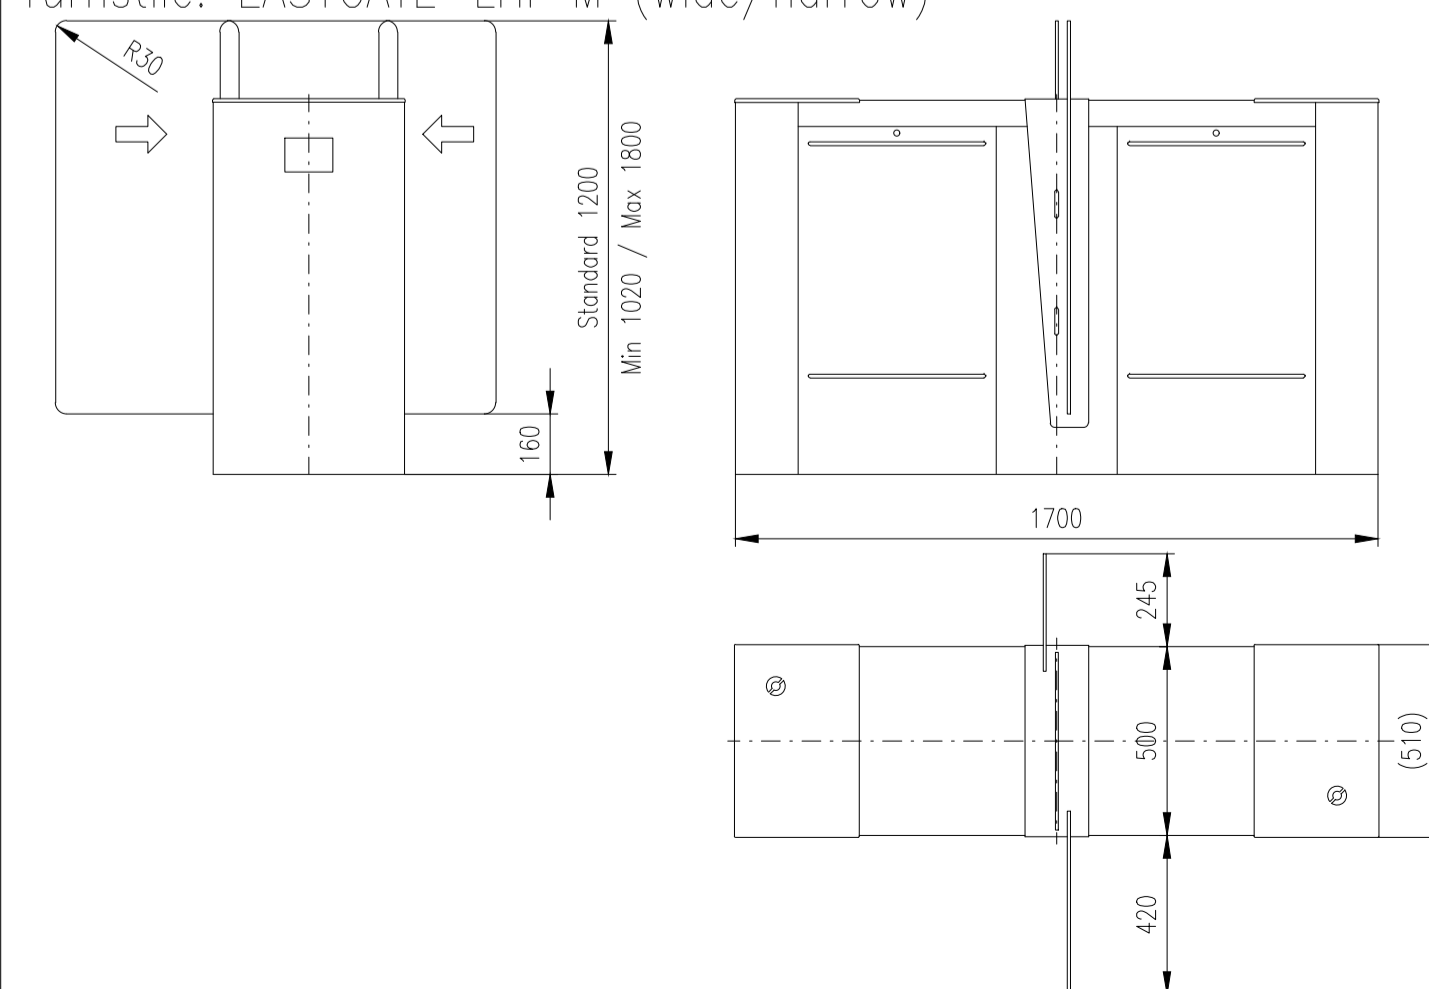

Turnstile: EASYGATE-LHI-M (wide/narrow)