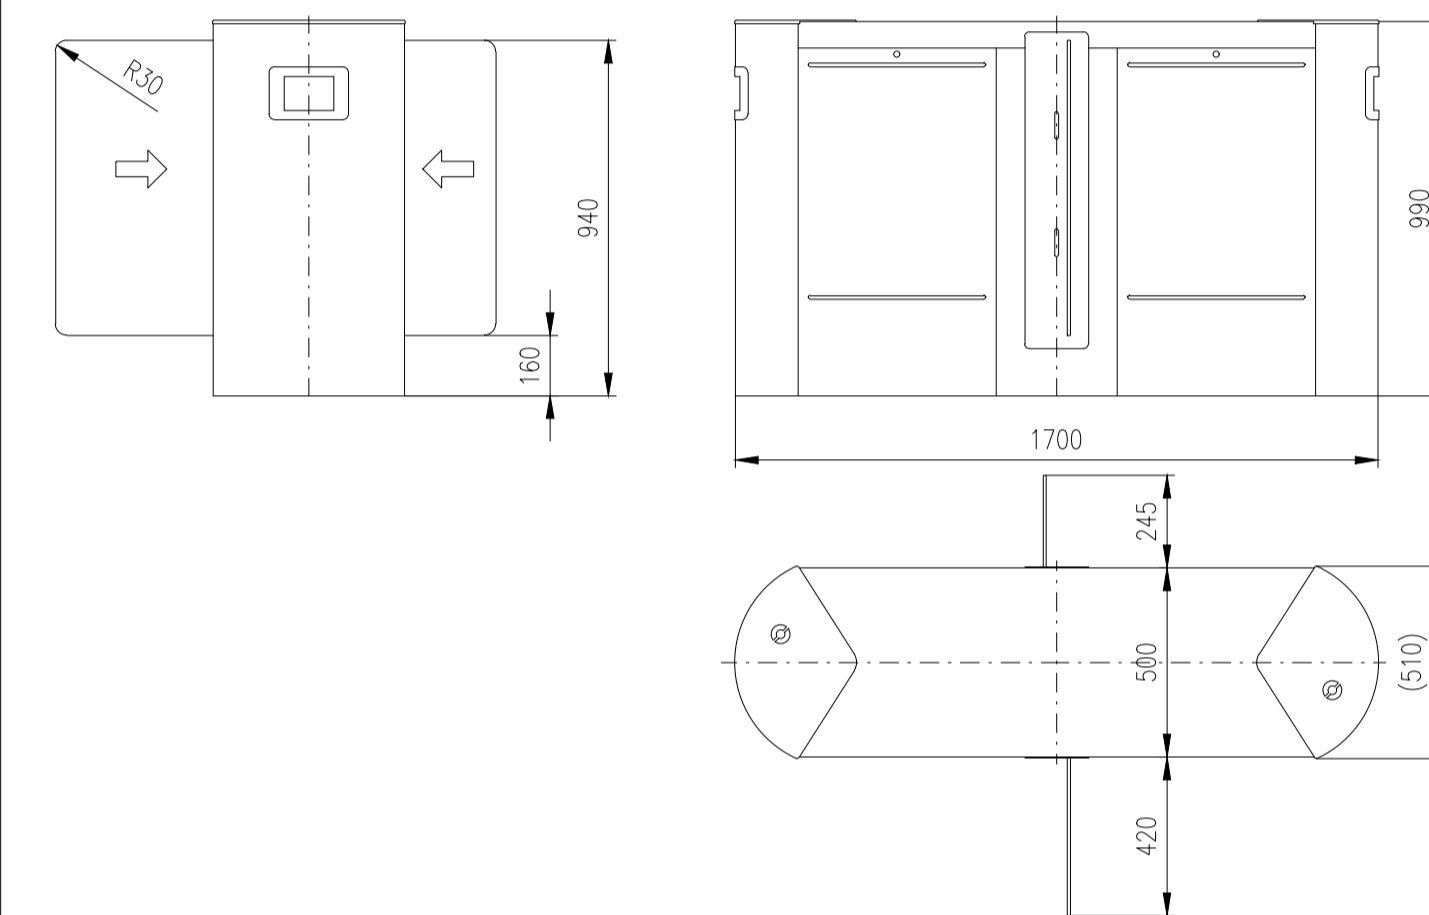

EASYGATE

LX / LH / FL / FH

Design of turnstiles: EASYGATE-LX/LH/FL/FH (Example of installation)

Turnstile: EASYGATE-LX

Turnstile: EASYGATE-LH

Turnstile: EASYGATE-FL

Turnstile: EASYGATE-FH

Design of turnstiles: EASYGATE-LX and LH (Wing height 940mm / Toughened glass 8mm)

Turnstile: EASYGATE-LX-S (narrow)

Turnstile: EASYGATE-LX-M (narrow)

Turnstile: EASYGATE-LXI-M (wide)

Turnstile: EASYGATE-LXI-S (wide)

Turnstile: EASYGATE-LXI-M (wide/narrow)

Turnstile: EASYGATE-LH-S (narrow)

Turnstile: EASYGATE-LH-M (narrow)

Turnstile: EASYGATE-LHI-M (wide)

Turnstile: EASYGATE-LHI-S (wide)

Turnstile: EASYGATE-LHI-M (wide/narrow)

Design of turnstiles: EASYGATE-LX and LH (Toughened glass 8mm)

Turnstile: EASYGATE-LX-S (narrow)