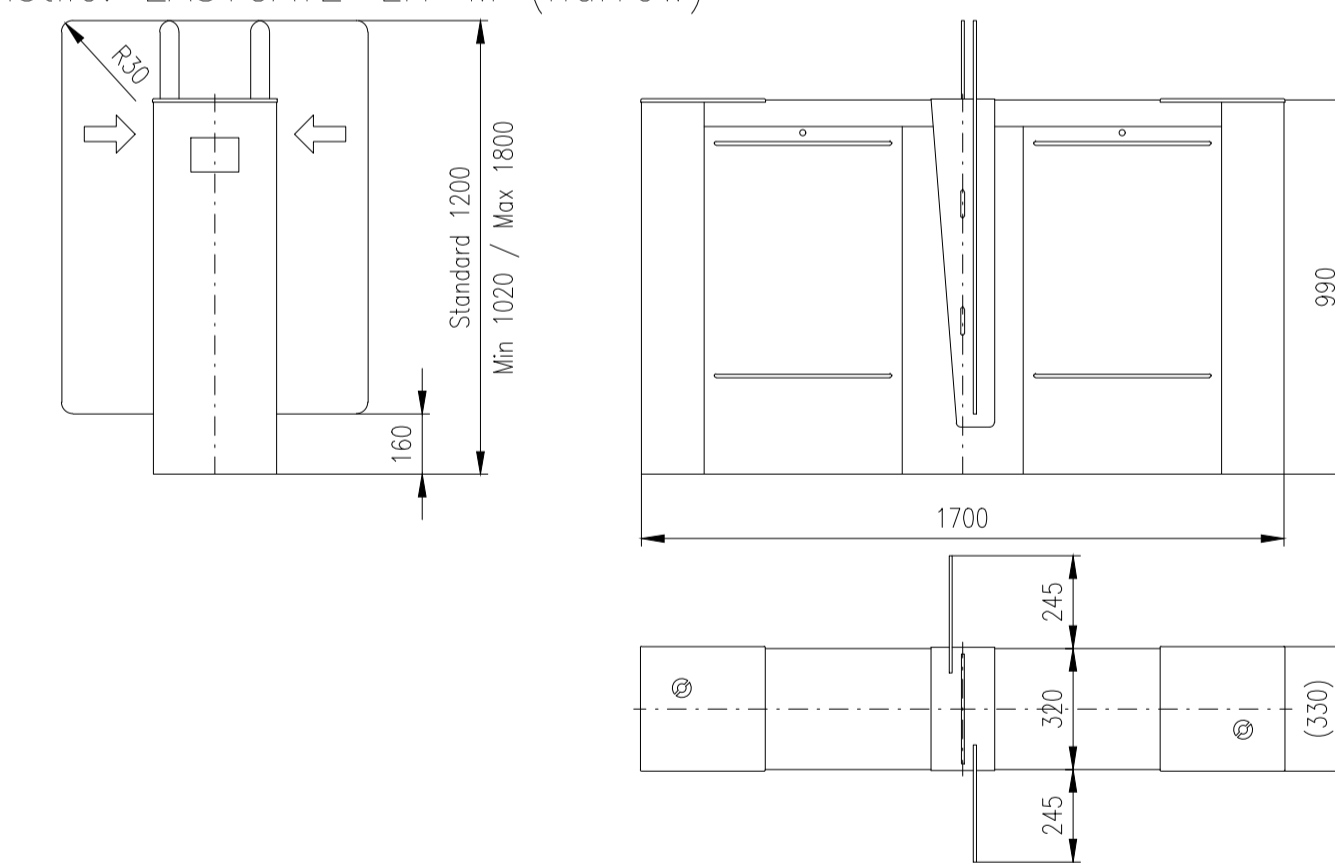

Turnstile: EASYGATE-LX-M (narrow)

Turnstile: EASYGATE-LXI-M (wide)

Turnstile: EASYGATE-LXI-S (wide)

Turnstile: EASYGATE-LXI-M (wide/narrow)

Turnstile: EASYGATE-LH-S (narrow)

Turnstile: EASYGATE-LH-M (narrow)