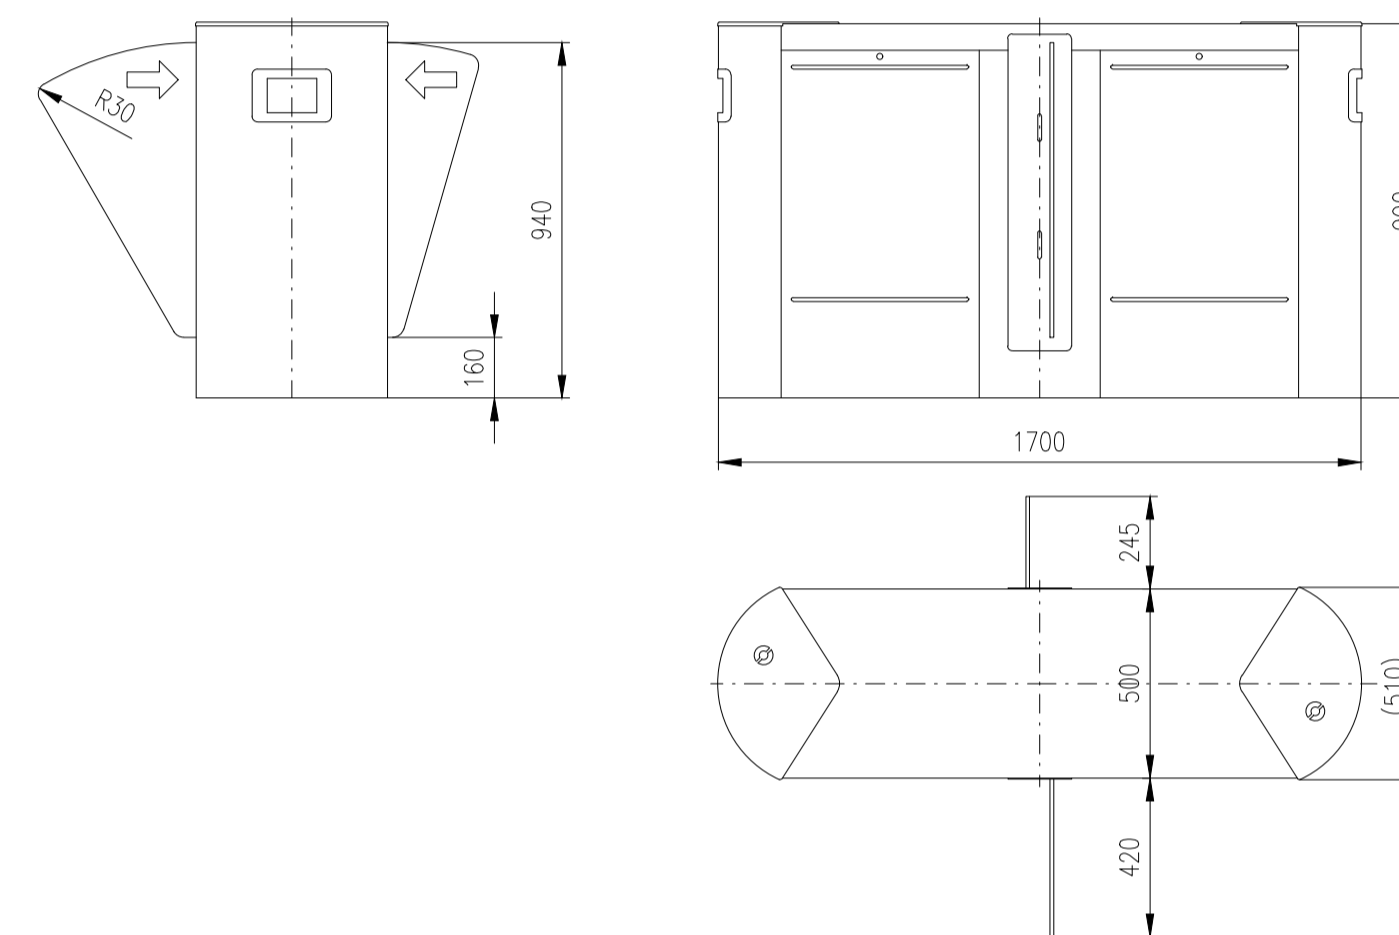

Turnstile: EASYGATE-FHI-M (wide)

Turnstile: EASYGATE-FLI-M (wide/narrow)