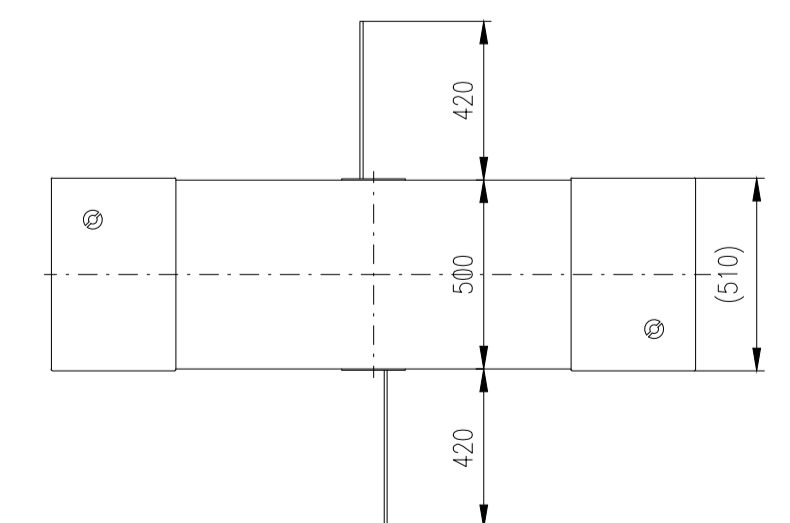

EASYGATE

LX / LH / FL / FH

Design of turnstiles: EASYGATE-LX/LH/FL/FH (Example of installation)

Turnstile: EASYGATE-LX

Turnstile: EASYGATE-LH

Turnstile: EASYGATE-FL

Turnstile: EASYGATE-FH

Design of turnstiles: EASYGATE-LX and LH (Wing height 940mm / Toughened glass 8mm)

Turnstile: EASYGATE-LH-M (narrow)

Turnstile: EASYGATE-LHI-M (wide)

Turnstile: EASYGATE-LHI-S (wide)

Turnstile: EASYGATE-LHI-M (wide/narrow)

Design of turnstiles: EASYGATE-LX and LH (Toughened glass 8mm)

Turnstile: EASYGATE-LX-S (narrow)

Turnstile: EASYGATE-LX-M (narrow)

Turnstile: EASYGATE-LXI-M (wide)

Turnstile: EASYGATE-LXI-S (wide)

Turnstile: EASYGATE-LXI-M (wide/narrow)

Turnstile: EASYGATE-LH-S (narrow)

Turnstile: EASYGATE-LH-M (narrow)