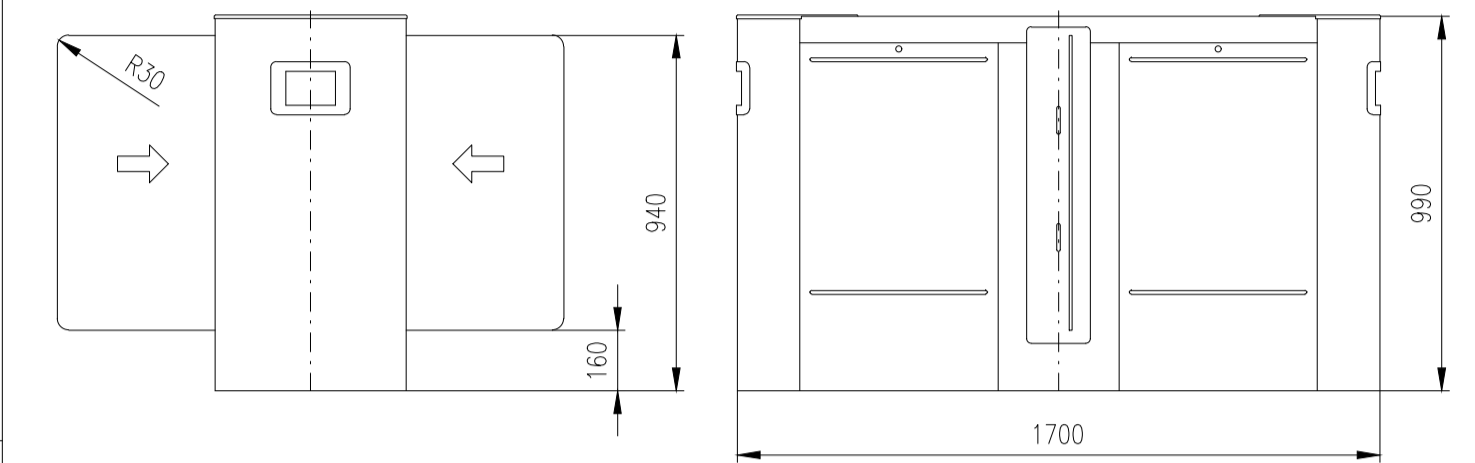

EASYGATE

LX / LH / FL / FH

Design of turnstiles: EASYGATE-LX/LH/FL/FH (Example of installation)

Turnstile: EASYGATE-LX

Turnstile: EASYGATE-LH

Turnstile: EASYGATE-FL

Turnstile: EASYGATE-FH

Design of turnstiles: EASYGATE-LX and LH (Wing height 940mm / Toughened glass 8mm)

Turnstile: EASYGATE-LX-S (narrow)

Turnstile: EASYGATE-LX-M (narrow)

Turnstile: EASYGATE-LXI-M (wide)

Turnstile: EASYGATE-LXI-S (wide)

Turnstile: EASYGATE-LXI-M (wide/narrow)

Turnstile: EASYGATE-LH-S (narrow)