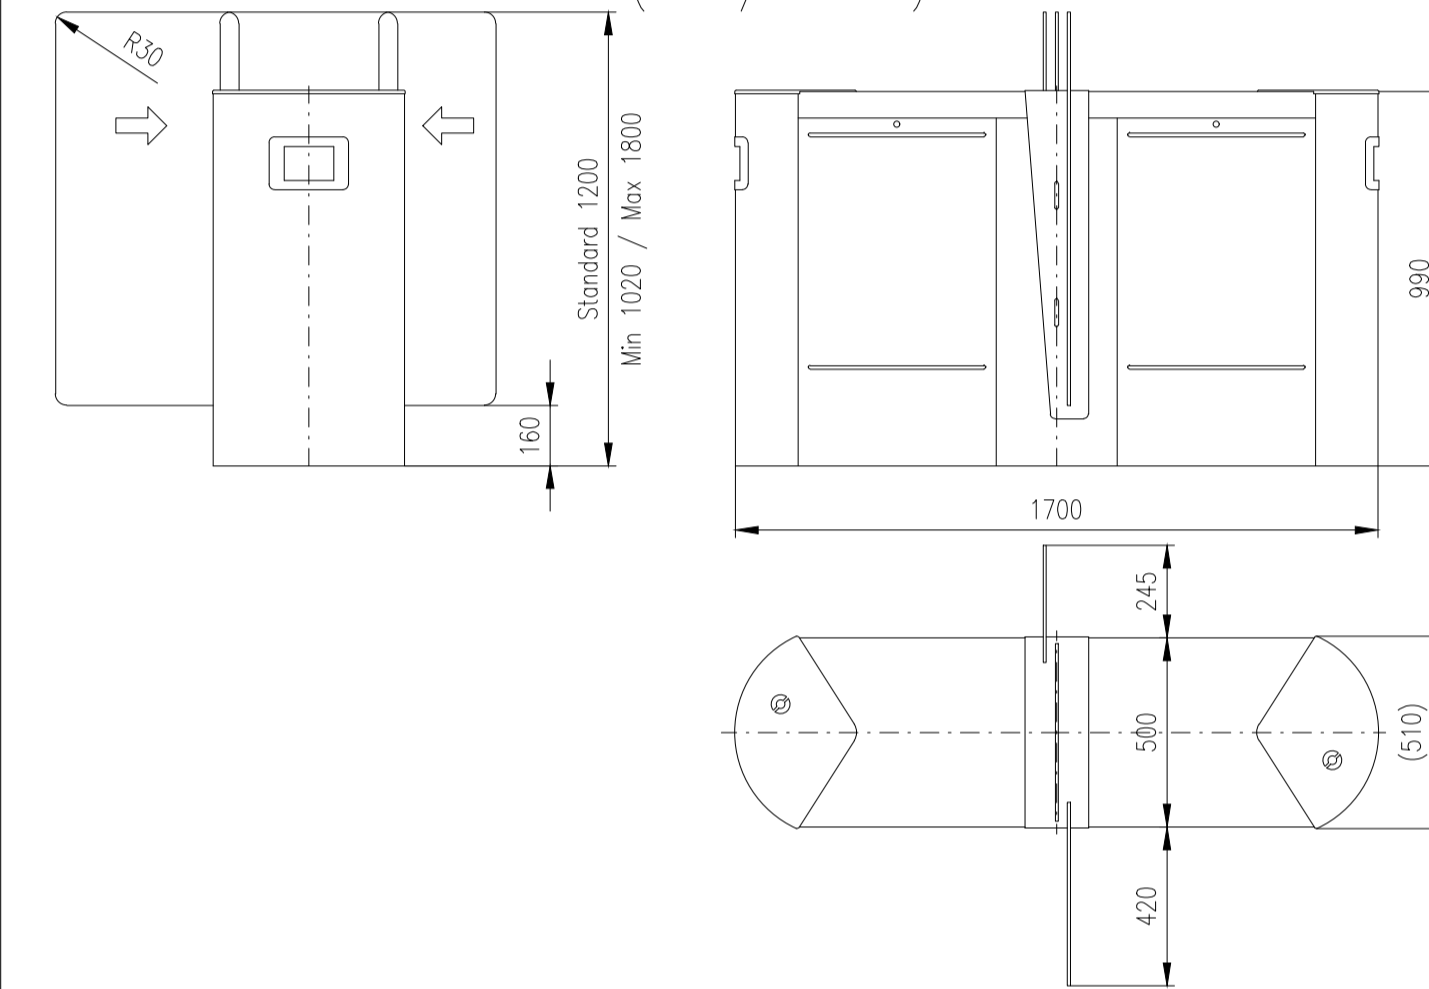

Turnstile: EASYGATE-LX-M (narrow)

Turnstile: EASYGATE-LXI-M (wide)

Turnstile: EASYGATE-LXI-S (wide)

Turnstile: EASYGATE-LXI-M (wide/narrow)

Turnstile: EASYGATE-LH-S (narrow)

Turnstile: EASYGATE-LH-M (narrow)