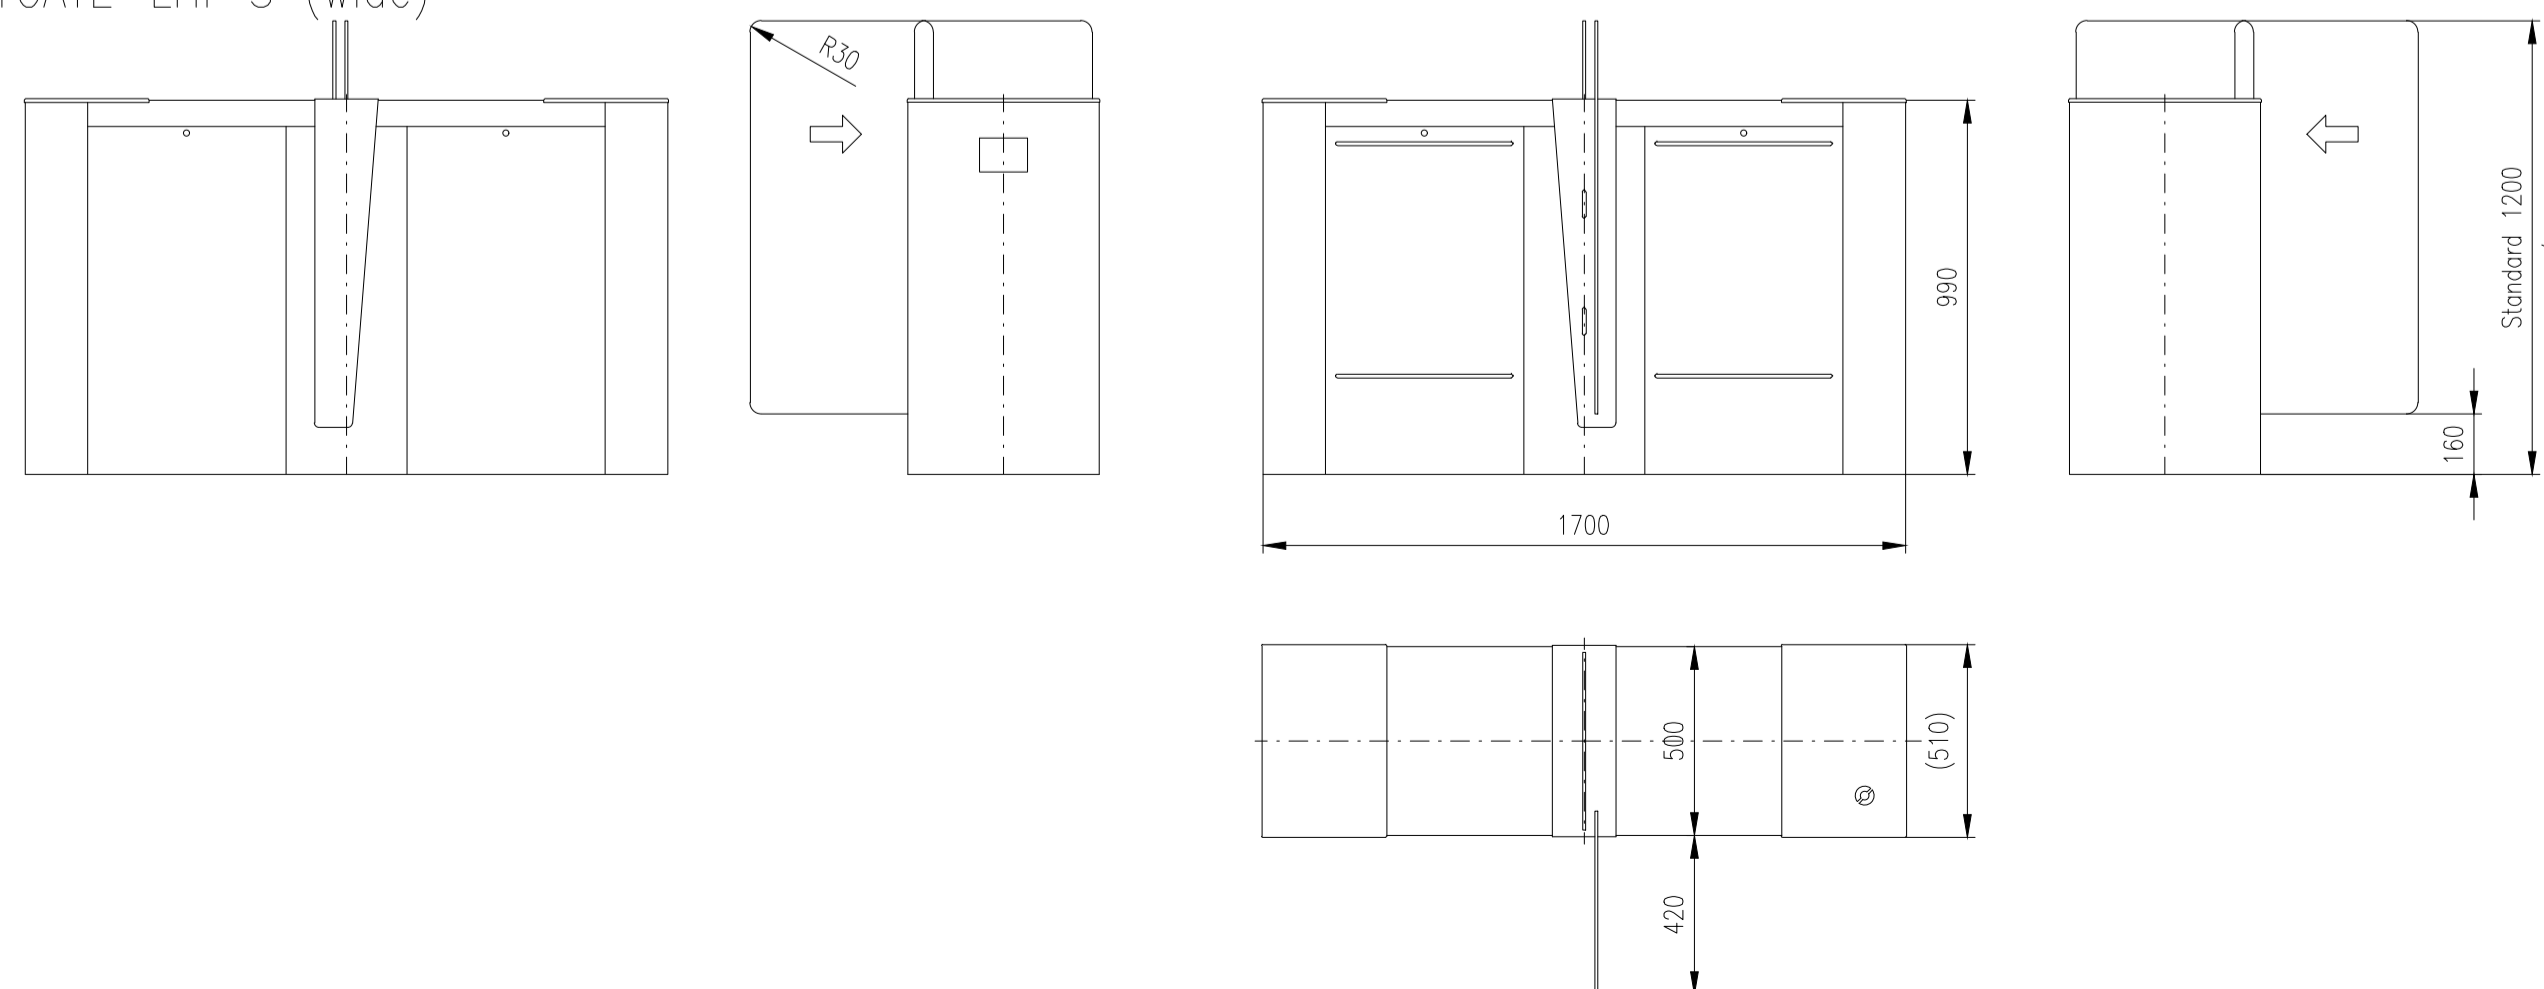

Turnstile: EASYGATE-LX-M (narrow)

Turnstile: EASYGATE-LXI-M (wide)

Turnstile: EASYGATE-LXI-S (wide)

Turnstile: EASYGATE-LXI-M (wide/narrow)

Turnstile: EASYGATE-LH-S (narrow)

Turnstile: EASYGATE-LH-M (narrow)

Turnstile: EASYGATE-LHI-M (wide)

Turnstile: EASYGATE-LHI-S (wide)

Turnstile: EASYGATE-LHI-M (wide/narrow)

Design of turnstiles: EASYGATE-FL and FH (Toughened glass 10mm)

Turnstile: EASYGATE-FL-S (narrow)

Turnstile: EASYGATE-FL-M (narrow)

Turnstile: EASYGATE-FLI-M (wide)

Turnstile: EASYGATE-FLI-S (wide)

Turnstile: EASYGATE-FLI-M (wide/narrow)

Turnstile: EASYGATE-FH-S (narrow)

Turnstile: EASYGATE-FH-M (narrow)

Turnstile: EASYGATE-FHI-M (wide)