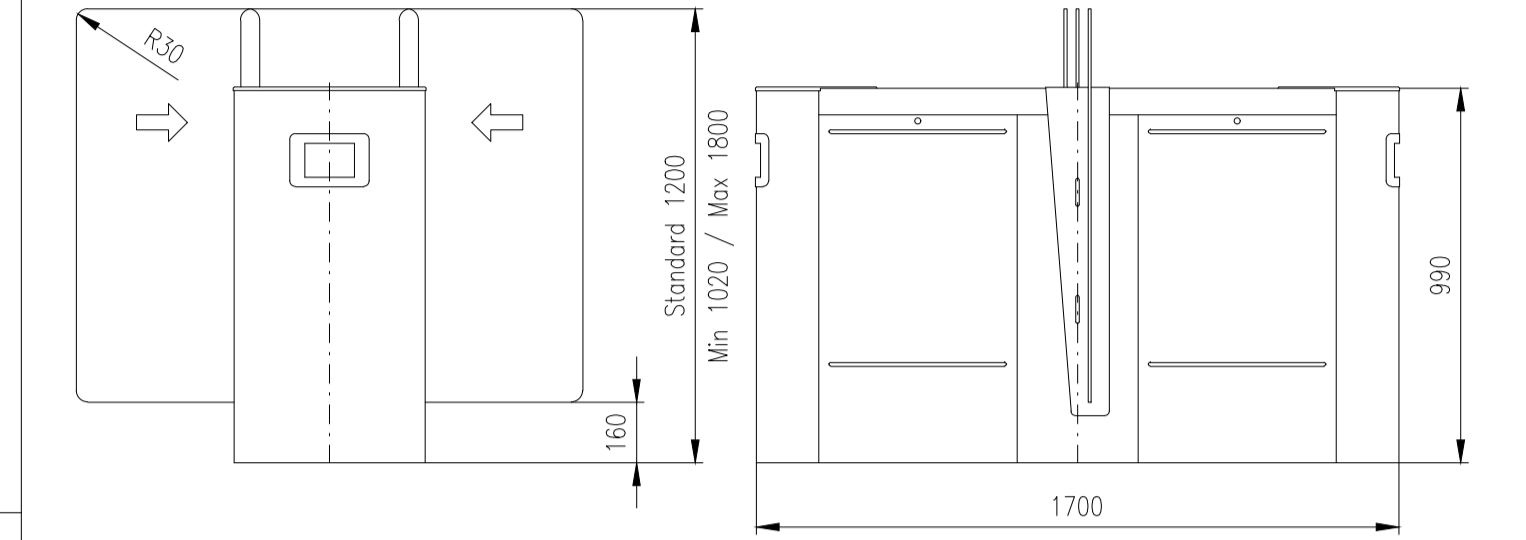

Turnstile: EASYGATE-LH-M (narrow)

Turnstile: EASYGATE-LHI-M (wide)

Turnstile: EASYGATE-LHI-S (wide)

Turnstile: EASYGATE-LHI-M (wide/narrow)

Design of turnstiles: EASYGATE-LX and LH (Toughened glass 8mm)

Turnstile: EASYGATE-LX-S (narrow)

Turnstile: EASYGATE-LX-M (narrow)

Turnstile: EASYGATE-LXI-M (wide)

Turnstile: EASYGATE-LXI-S (wide)

Turnstile: EASYGATE-LXI-M (wide/narrow)

Turnstile: EASYGATE-LH-S (narrow)

Turnstile: EASYGATE-LH-M (narrow)