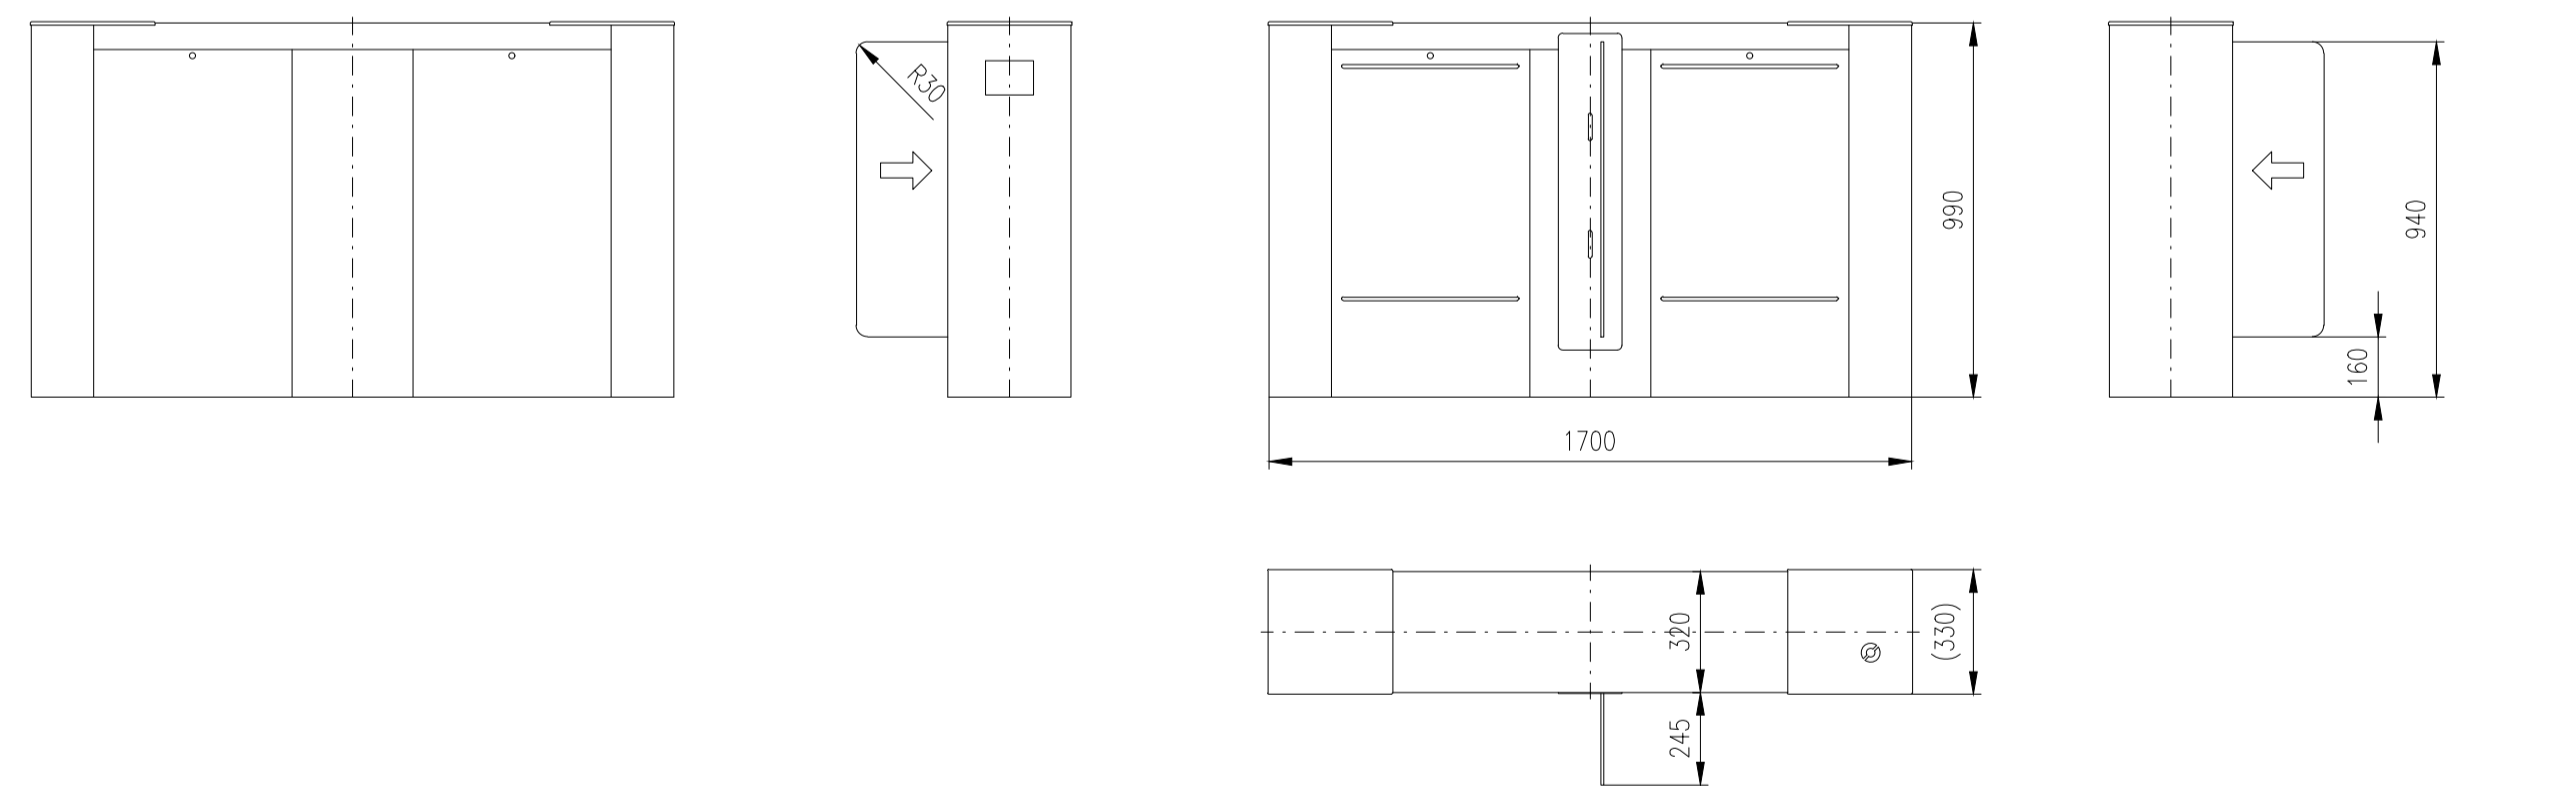

EASYGATE

LX / LH / FL / FH

Design of turnstiles: EASYGATE-LX/LH/FL/FH (Example of installation)

Turnstile: EASYGATE-LX

Turnstile: EASYGATE-LH

Turnstile: EASYGATE-FL

Turnstile: EASYGATE-FH

Design of turnstiles: EASYGATE-LX and LH (Wing height 940mm / Toughened glass 8mm)

Turnstile: EASYGATE-LX-S (narrow)

Turnstile: EASYGATE-LX-M (narrow)

Turnstile: EASYGATE-LXI-M (wide)

Turnstile: EASYGATE-LXI-S (wide)

Turnstile: EASYGATE-LXI-M (wide/narrow)

Turnstile: EASYGATE-LH-S (narrow)

Turnstile: EASYGATE-LH-M (narrow)

Turnstile: EASYGATE-LHI-M (wide)

Turnstile: EASYGATE-LHI-S (wide)

Turnstile: EASYGATE-LHI-M (wide/narrow)

Design of turnstiles: EASYGATE-LX and LH (Toughened glass 8mm)

Turnstile: EASYGATE-LX-S (narrow)