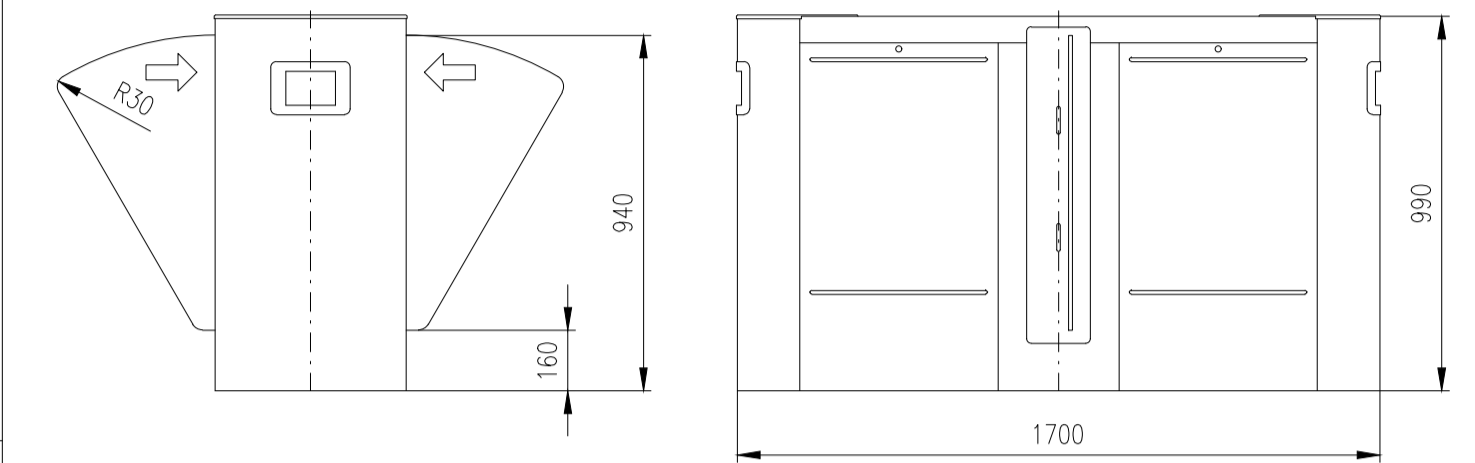

Design of turnstiles: EASYGATE-FL and FH (Toughened glass 10mm)