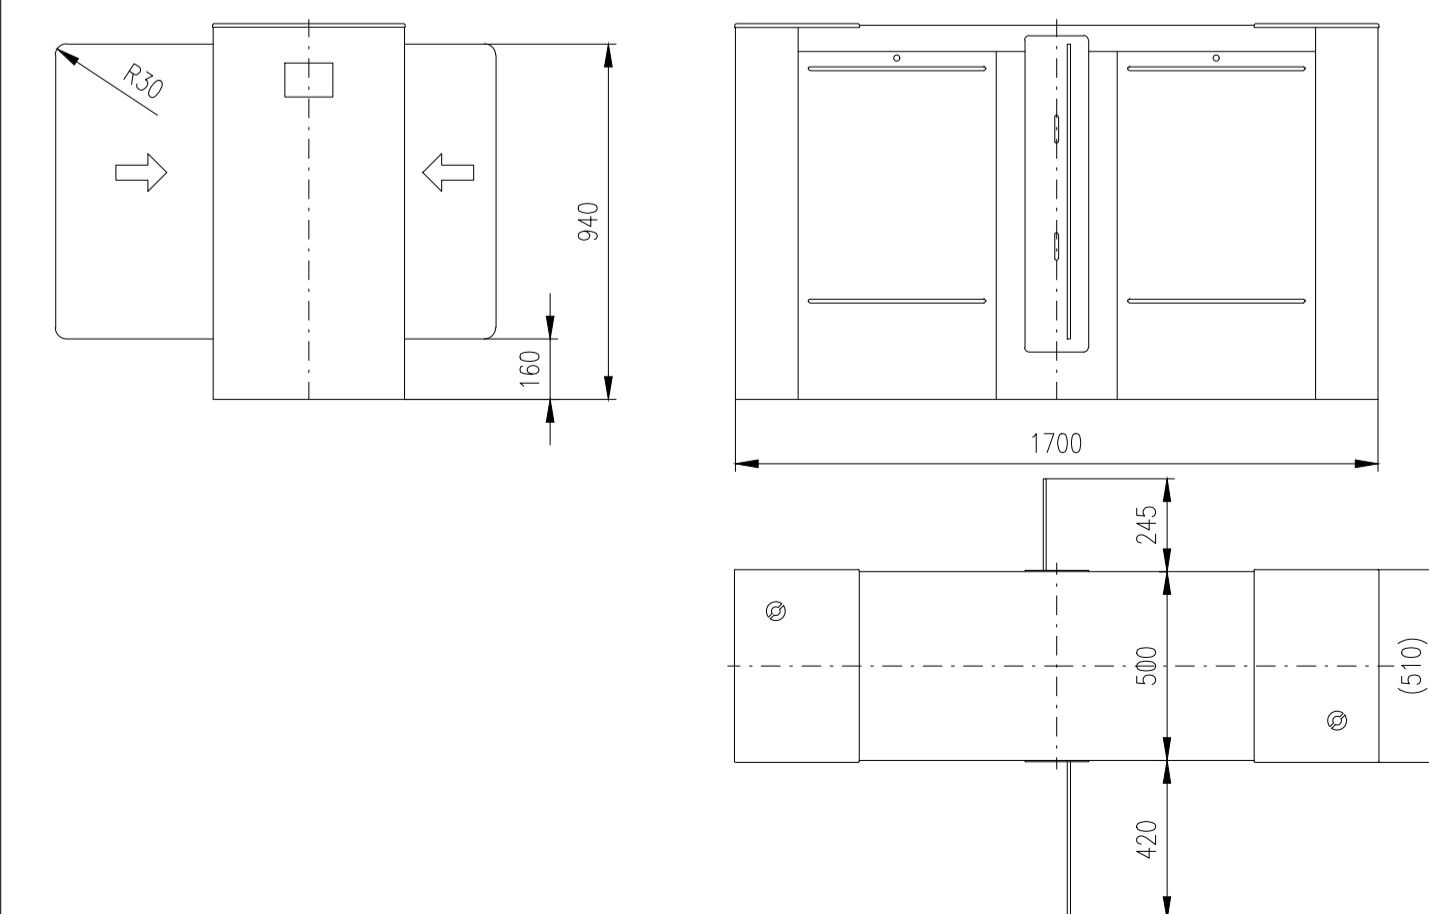

Turnstile: EASYGATE-LH-M (narrow)

Turnstile: EASYGATE-LHI-M (wide)

Turnstile: EASYGATE-LHI-S (wide)

Turnstile: EASYGATE-LHI-M (wide/narrow)

Design of turnstiles: EASYGATE-LX and LH (Toughened glass 8mm)

Turnstile: EASYGATE-LX-S (narrow)

Turnstile: EASYGATE-LX-M (narrow)

Turnstile: EASYGATE-LXI-M (wide)

Turnstile: EASYGATE-LXI-S (wide)

Turnstile: EASYGATE-LXI-M (wide/narrow)

Turnstile: EASYGATE-LH-S (narrow)

Turnstile: EASYGATE-LH-M (narrow)