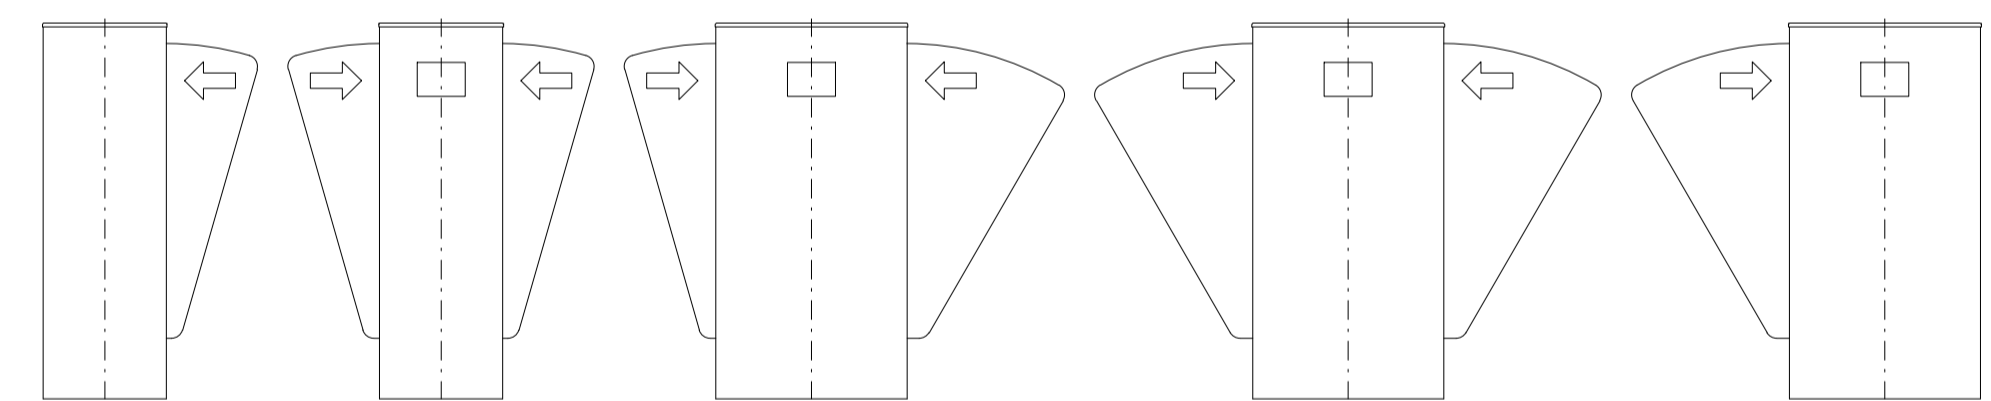

EASYGATE

LX / LH / FL / FH

Design of turnstiles: EASYGATE-LX/LH/FL/FH (Example of installation)

Turnstile: EASYGATE-LX

Turnstile: EASYGATE-LH

Turnstile: EASYGATE-FL

Turnstile: EASYGATE-FH

Design of turnstiles: EASYGATE-LX and LH (Wing height 940mm / Toughened glass 8mm)

Turnstile: EASYGATE-LX-S (narrow)

Turnstile: EASYGATE-LX-M (narrow)

Turnstile: EASYGATE-LXI-M (wide)

Turnstile: EASYGATE-LXI-S (wide)

Turnstile: EASYGATE-LXI-M (wide/narrow)

Turnstile: EASYGATE-LH-S (narrow)

Turnstile: EASYGATE-LH-M (narrow)

Turnstile: EASYGATE-LHI-M (wide)

Turnstile: EASYGATE-LHI-S (wide)

Turnstile: EASYGATE-LHI-M (wide/narrow)

Design of turnstiles: EASYGATE-LX and LH (Toughened glass 8mm)

Turnstile: EASYGATE-LX-S (narrow)

Turnstile: EASYGATE-LHI-M (wide)

Turnstile: EASYGATE-LHI-S (wide)

Turnstile: EASYGATE-LHI-M (wide/narrow)

Design of turnstiles: EASYGATE-FL and FH (Toughened glass 10mm)

Turnstile: EASYGATE-FL-S (narrow)

Turnstile: EASYGATE-FL-M (narrow)