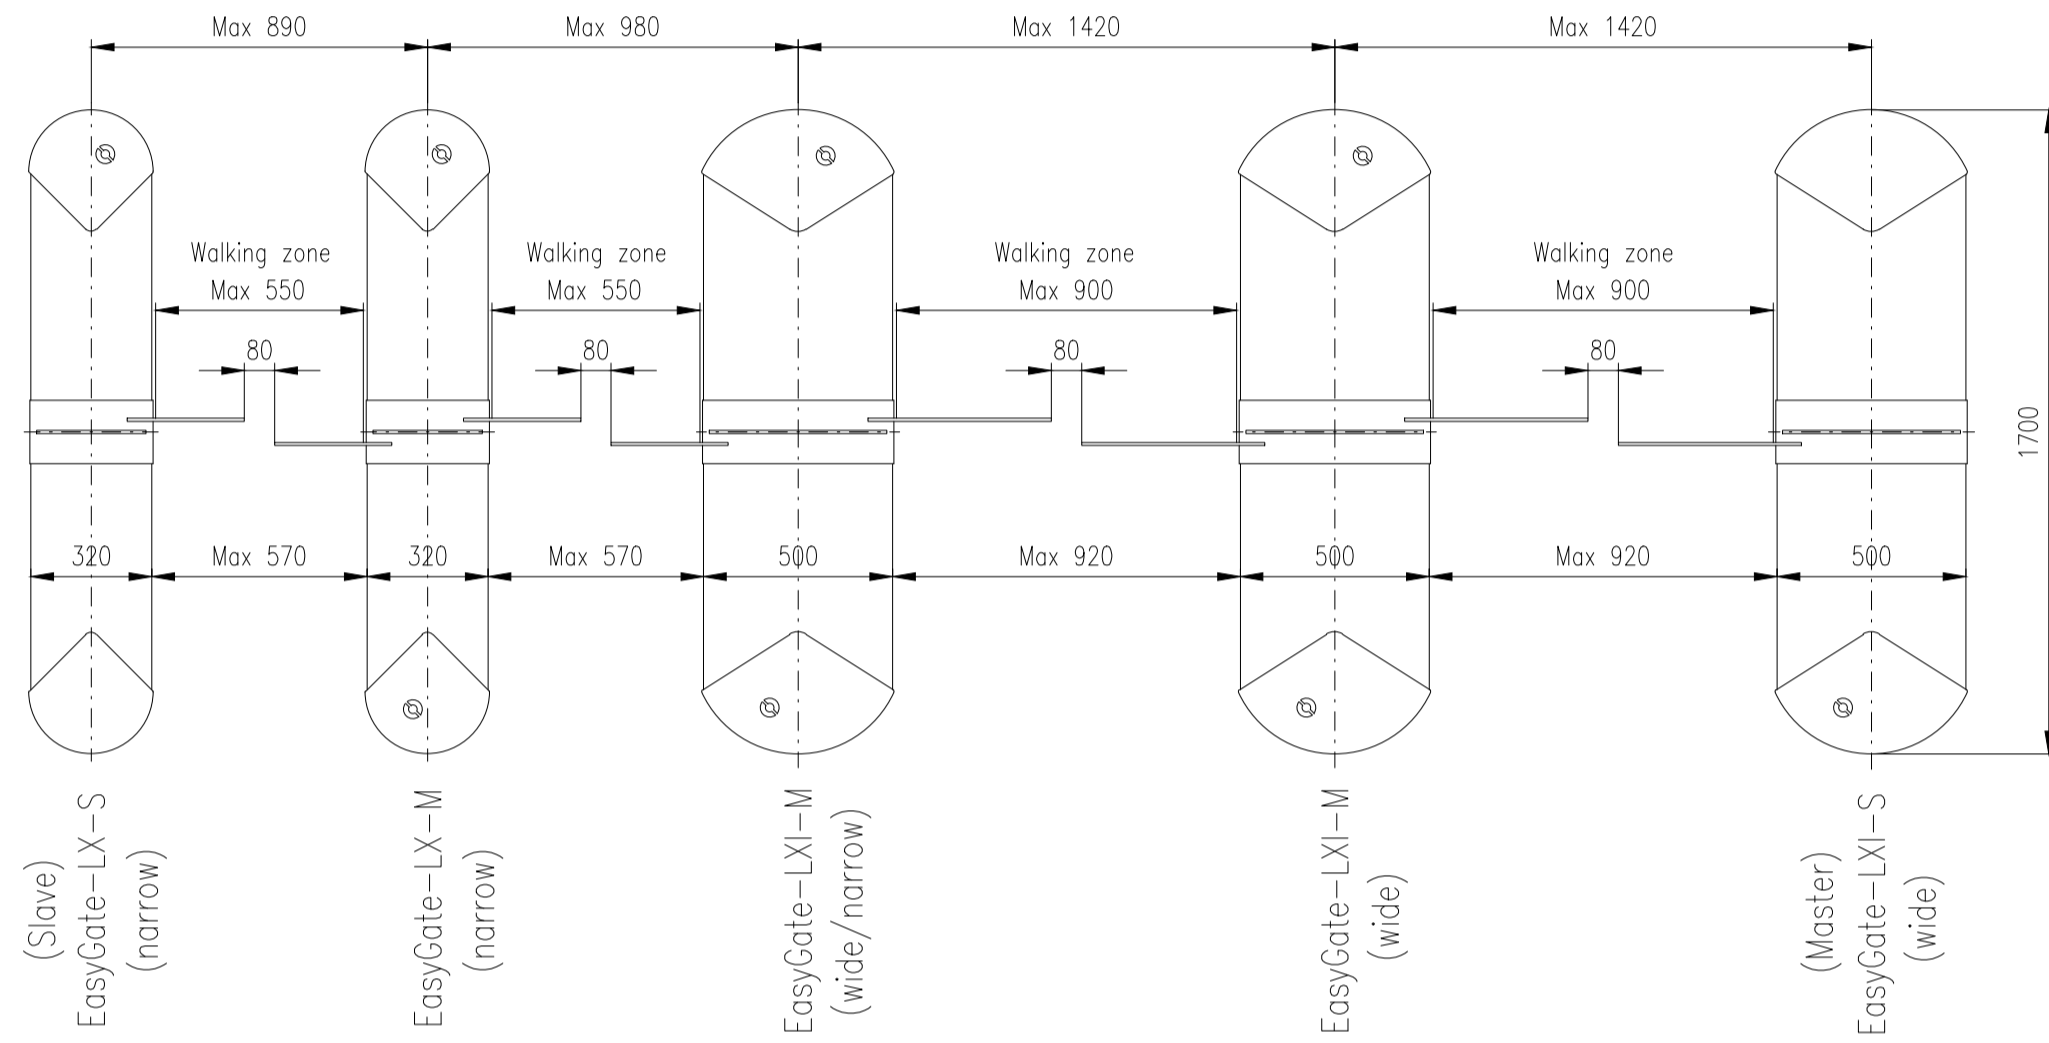

EASYGATE

LX / LH / FL / FH

Design of turnstiles: EASYGATE-LX/LH/FL/FH (Example of installation)

Turnstile: EASYGATE-LX

Turnstile: EASYGATE-LH

Turnstile: EASYGATE-FL

Turnstile: EASYGATE-FH

Design of turnstiles: EASYGATE-LX and LH (Wing height 940mm / Toughened glass 8mm)

Turnstile: EASYGATE-LX-S (narrow)

Turnstile: EASYGATE-LX-M (narrow)

Turnstile: EASYGATE-LXI-M (wide)

Turnstile: EASYGATE-LXI-S (wide)

Turnstile: EASYGATE-LXI-M (wide/narrow)

Turnstile: EASYGATE-LH-S (narrow)

Turnstile: EASYGATE-LH-M (narrow)

Turnstile: EASYGATE-LHI-M (wide)

Turnstile: EASYGATE-LHI-S (wide)

Turnstile: EASYGATE-LHI-M (wide/narrow)

Design of turnstiles: EASYGATE-LX and LH (Toughened glass 8mm)

Turnstile: EASYGATE-LX-S (narrow)

Turnstile: EASYGATE-LX-M (narrow)

Turnstile: EASYGATE-LXI-M (wide)

Turnstile: EASYGATE-LXI-S (wide)

Turnstile: EASYGATE-LXI-M (wide/narrow)

Turnstile: EASYGATE-LH-S (narrow)

Turnstile: EASYGATE-LH-M (narrow)