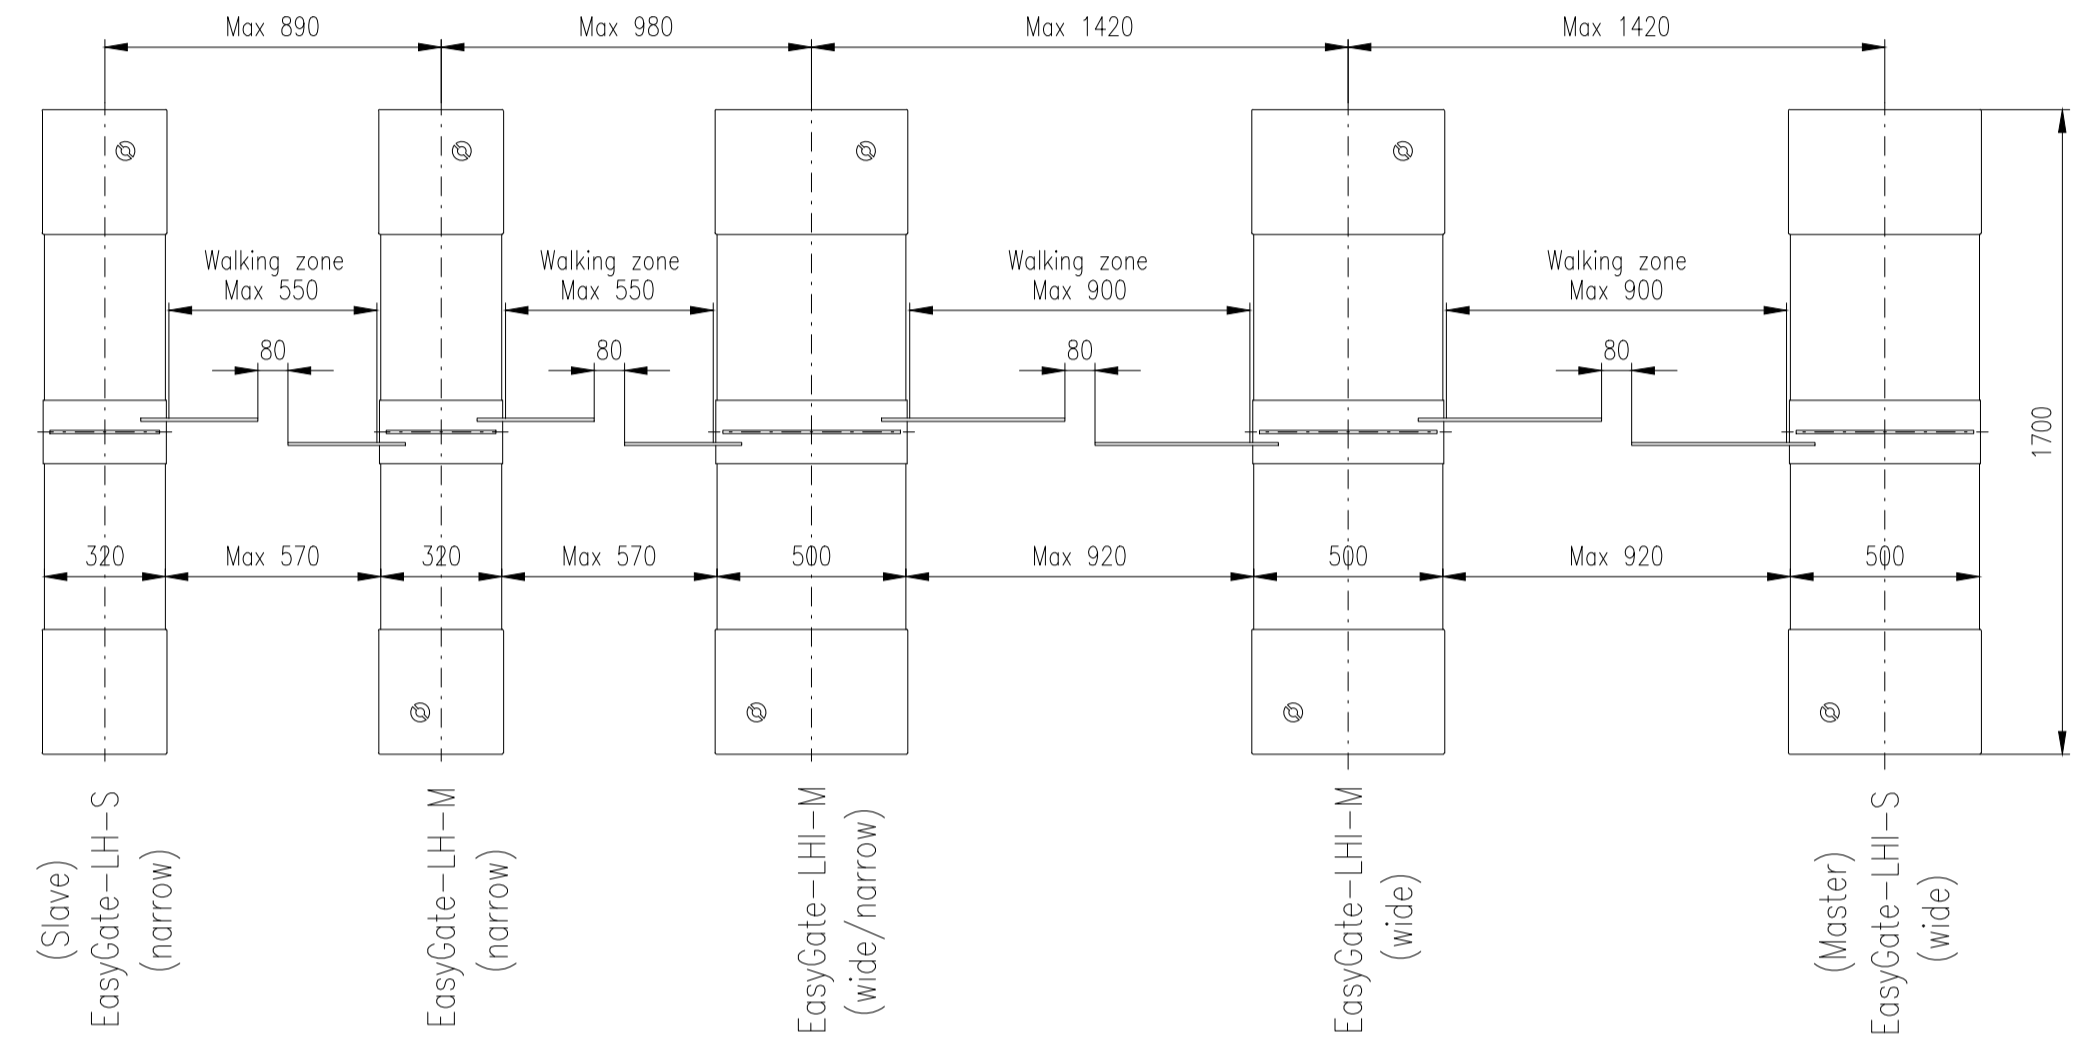

EASYGATE

LX / LH / FL / FH

Design of turnstiles: EASYGATE-LX/LH/FL/FH (Example of installation)

Turnstile: EASYGATE-LX

Turnstile: EASYGATE-LH

Turnstile: EASYGATE-FL

Turnstile: EASYGATE-FH

Design of turnstiles: EASYGATE-LX and LH (Wing height 940mm / Toughened glass 8mm)

Turnstile: EASYGATE-LX-S (narrow)

Turnstile: EASYGATE-LX-M (narrow)

Turnstile: EASYGATE-LXI-M (wide)

Turnstile: EASYGATE-LXI-S (wide)

Turnstile: EASYGATE-LXI-M (wide/narrow)

Turnstile: EASYGATE-LH-S (narrow)

Turnstile: EASYGATE-LH-M (narrow)

Turnstile: EASYGATE-LHI-M (wide)

Turnstile: EASYGATE-LHI-S (wide)

Turnstile: EASYGATE-LHI-M (wide/narrow)

Design of turnstiles: EASYGATE-LX and LH (Toughened glass 8mm)

Turnstile: EASYGATE-LX-S (narrow)

Turnstile: EASYGATE-LX-M (narrow)

Turnstile: EASYGATE-LXI-M (wide)

Turnstile: EASYGATE-LXI-S (wide)

Turnstile: EASYGATE-LXI-M (wide/narrow)

Turnstile: EASYGATE-LH-S (narrow)

Turnstile: EASYGATE-LH-M (narrow)