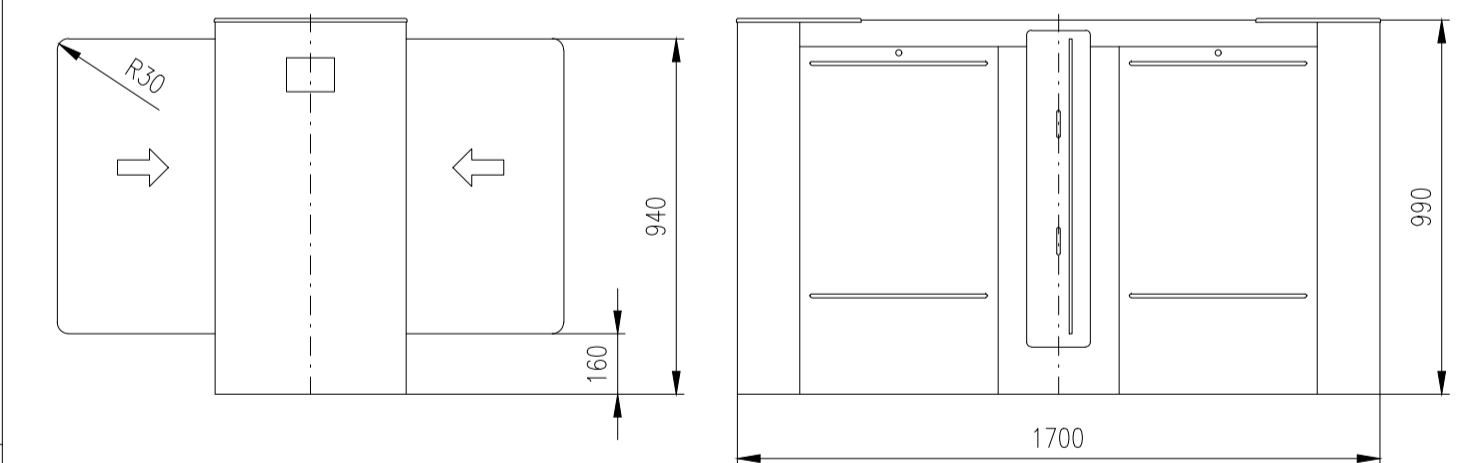

Design of turnstiles: EASYGATE-LX and LH (Wing height 940mm / Toughened glass 8mm)