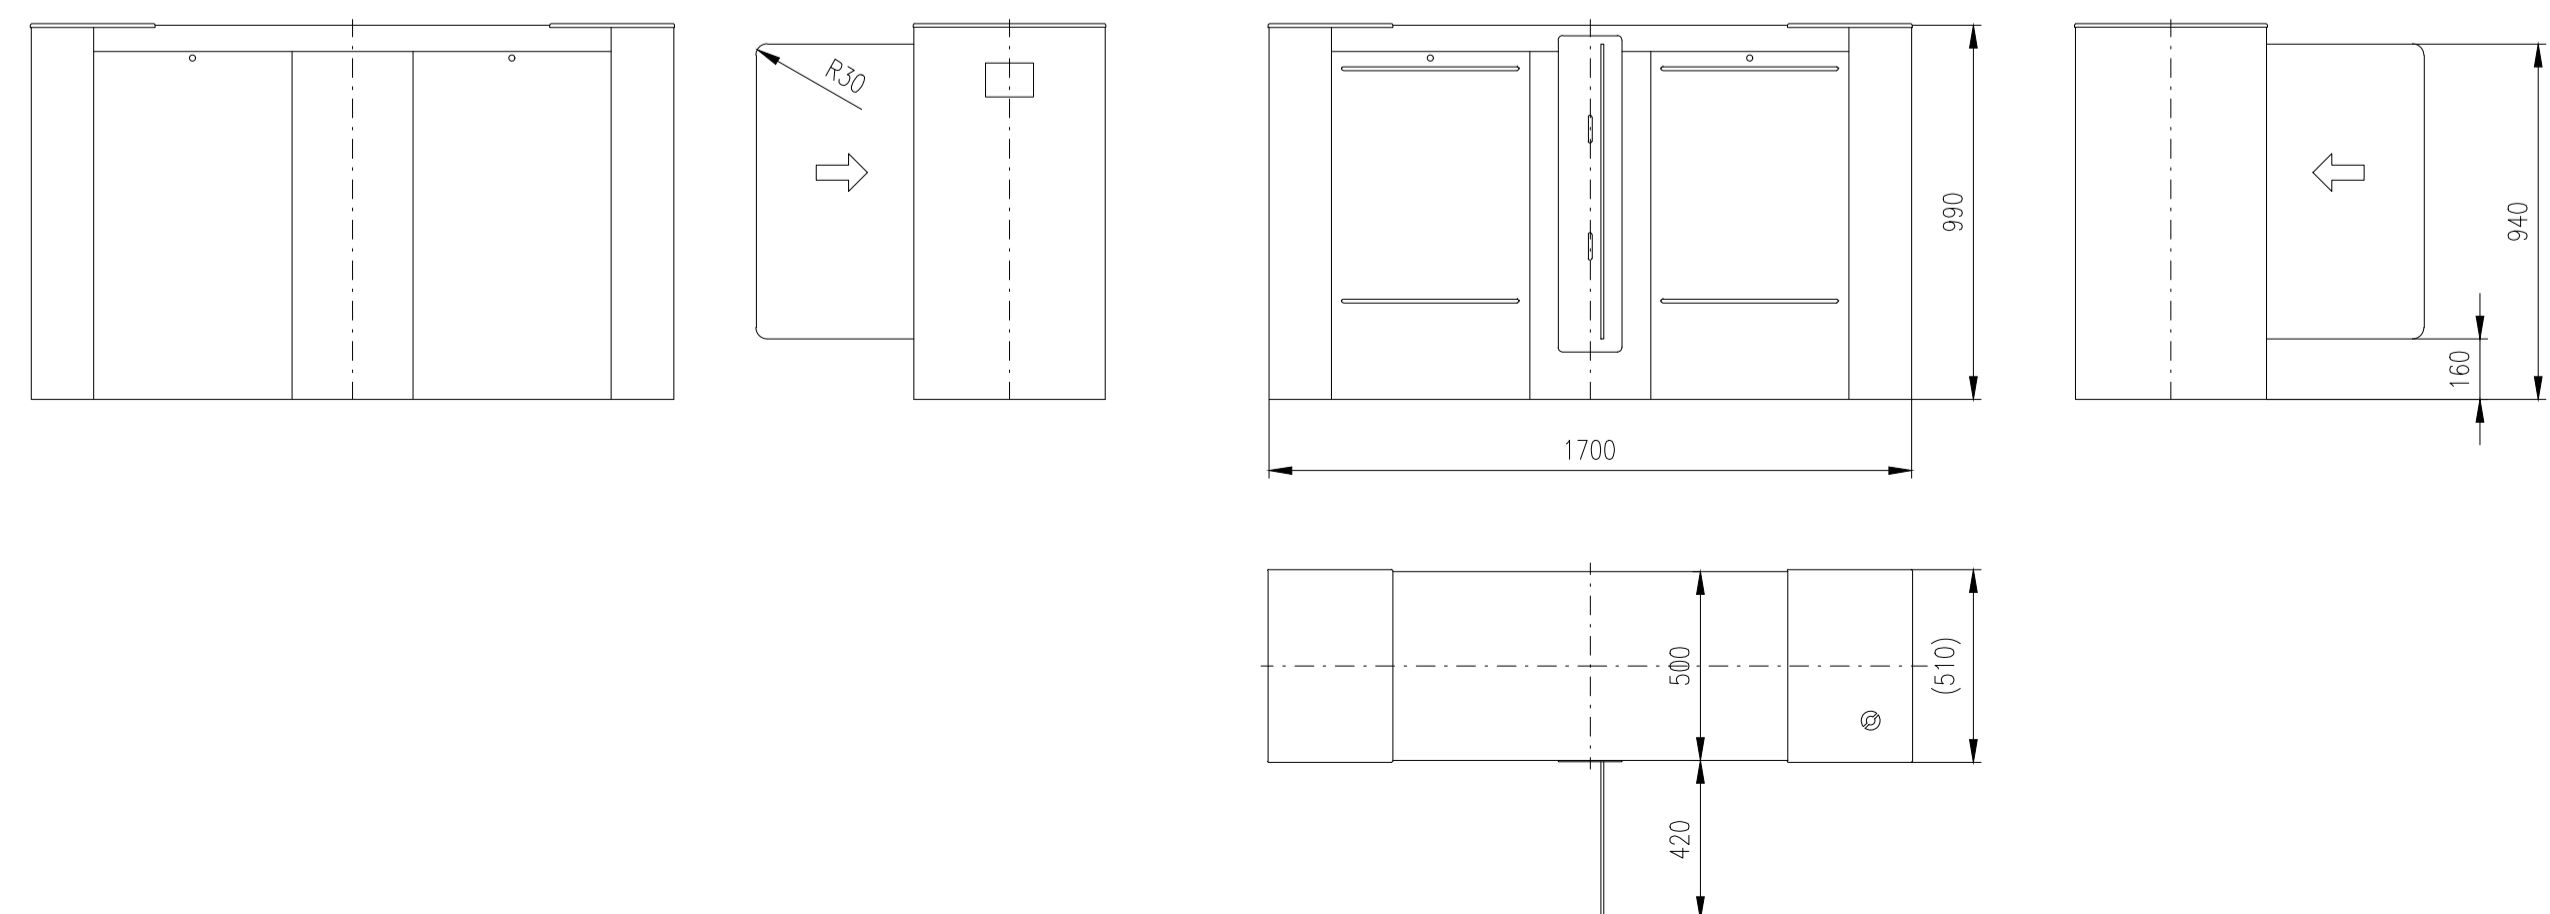

EASYGATE

LX / LH / FL / FH

Design of turnstiles: EASYGATE-LX/LH/FL/FH (Example of installation)

Turnstile: EASYGATE-LX

Turnstile: EASYGATE-LH

Turnstile: EASYGATE-FL

Turnstile: EASYGATE-FH

Design of turnstiles: EASYGATE-LX and LH (Wing height 940mm / Toughened glass 8mm)

Turnstile: EASYGATE-LX-S (narrow)

Turnstile: EASYGATE-LX-M (narrow)

Turnstile: EASYGATE-LXI-M (wide)

Turnstile: EASYGATE-LXI-S (wide)

Turnstile: EASYGATE-LXI-M (wide/narrow)

Turnstile: EASYGATE-LH-S (narrow)

Turnstile: EASYGATE-LH-M (narrow)

Turnstile: EASYGATE-LHI-M (wide)

Turnstile: EASYGATE-LHI-S (wide)

Turnstile: EASYGATE-LHI-M (wide/narrow)

Design of turnstiles: EASYGATE-LX and LH (Toughened glass 8mm)

Turnstile: EASYGATE-LX-S (narrow)

Turnstile: EASYGATE-LX-M (narrow)

Turnstile: EASYGATE-LXI-M (wide)

Turnstile: EASYGATE-LXI-S (wide)

Turnstile: EASYGATE-LXI-M (wide/narrow)

Turnstile: EASYGATE-LH-S (narrow)

Turnstile: EASYGATE-LH-M (narrow)