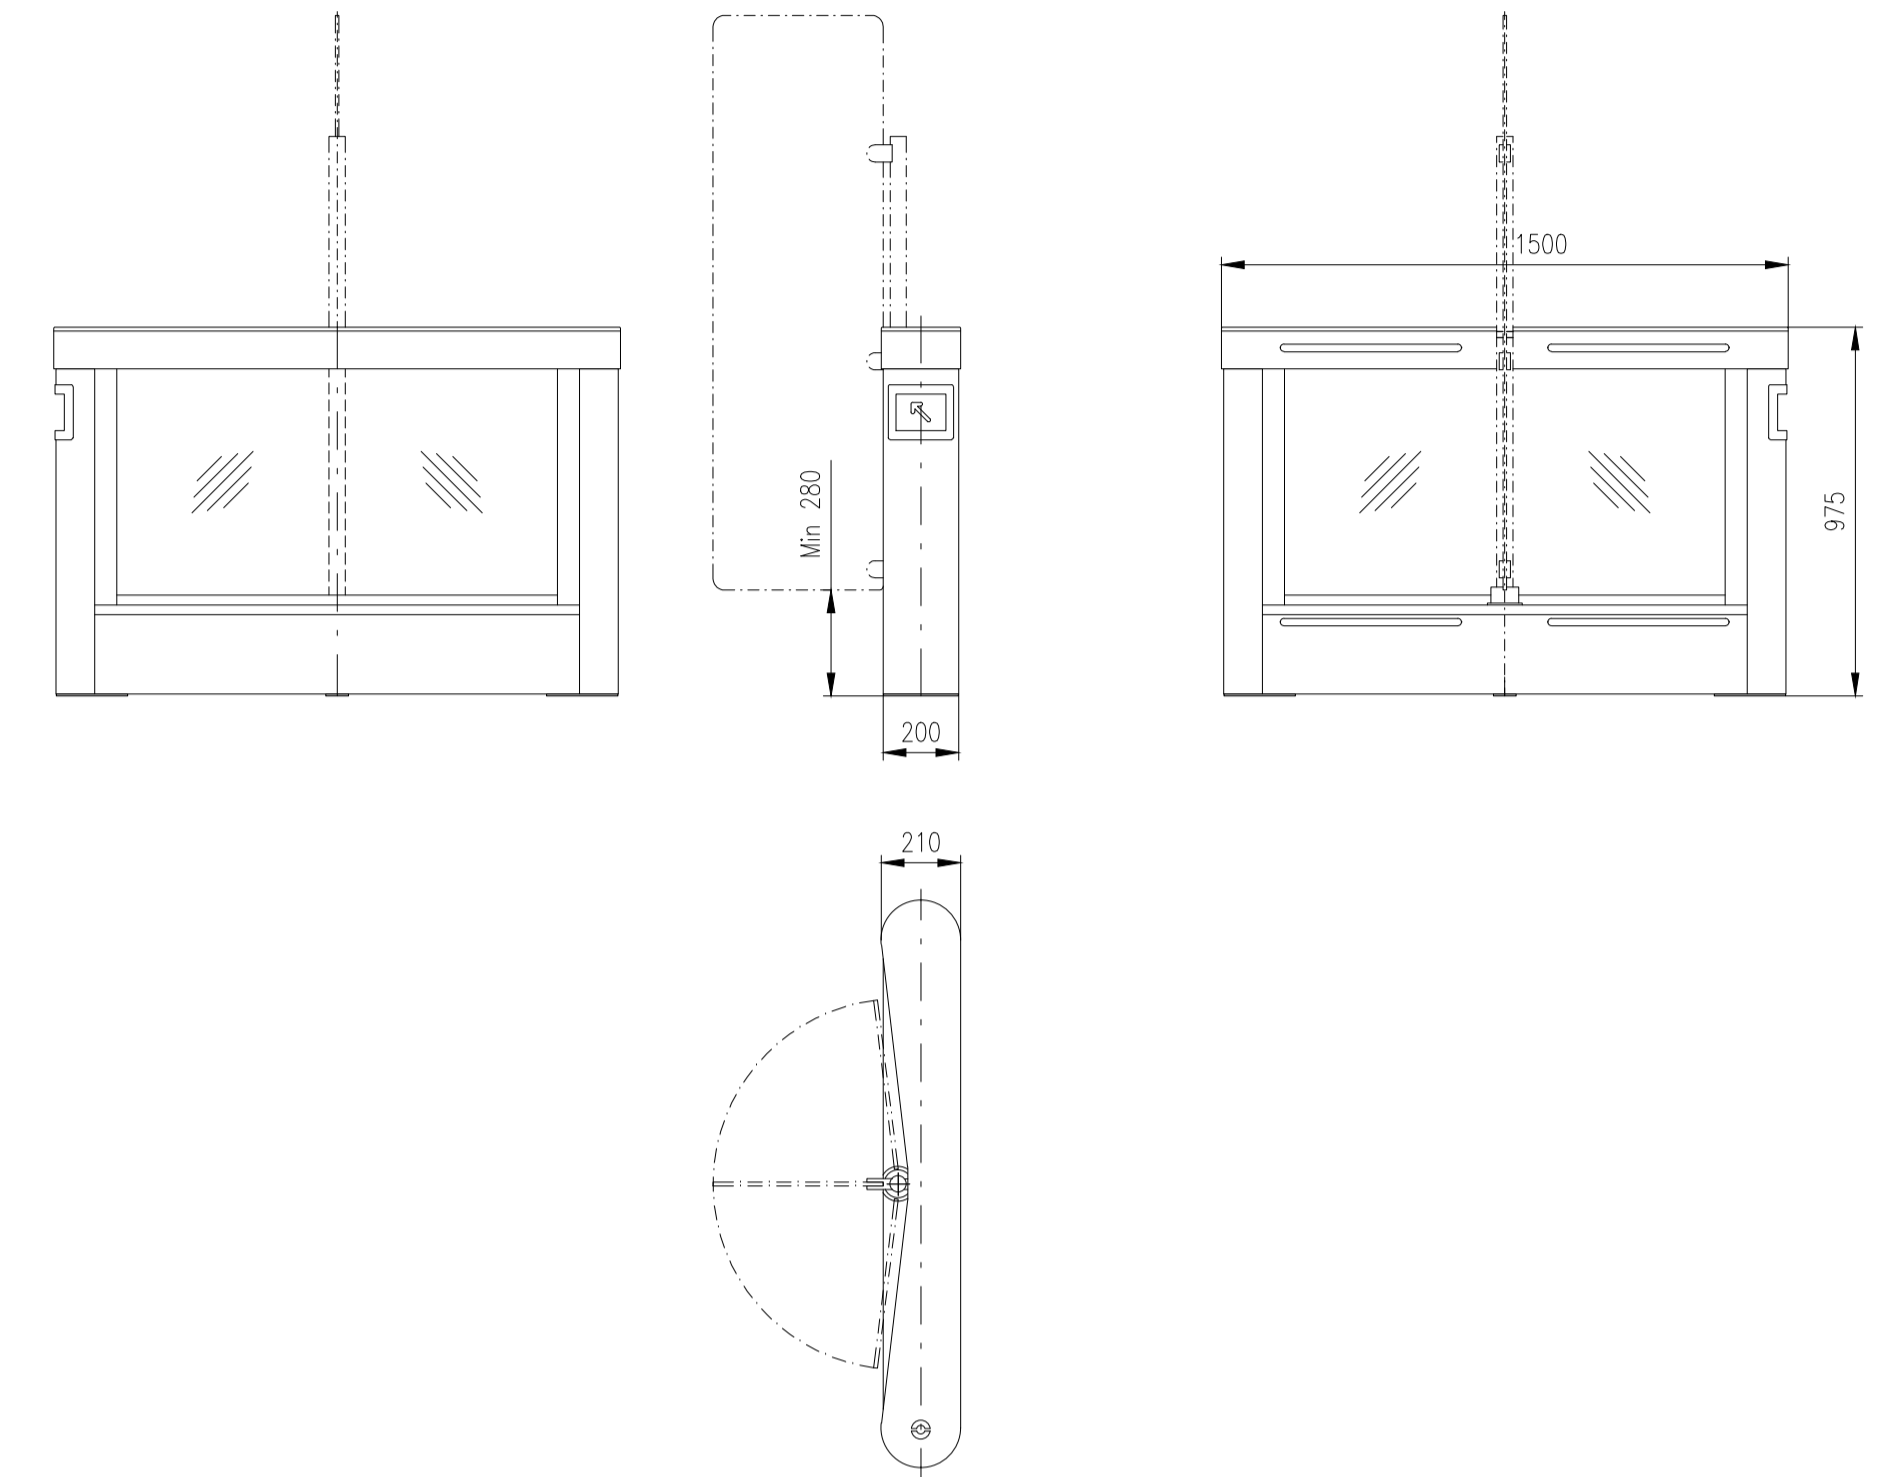

Design of turnstiles: EASYGATE-SPT-G-Outdoor (Wing: toughened glass 10mm/infill glass panel Connex 6,4mm)

Turnstile: EasyGate-SPT-G-M-2W (Top-Glass)

Turnstile: EasyGate-SPT-G-M-1W (Top-Glass)

Turnstile: EasyGate-SPT-G-S-1W (Top-Glass)

Turnstile: EasyGate-SPT-G-M-0W (Top-Glass)

Turnstile: EasyGate-SPT-G-S-0W (Top-Glass)

Design of turnstiles: EASYGATE-SPT-G-Outdoor (Wing: toughened glass 10mm/infill glass panel Connex 6,4mm)

Turnstile: EasyGate-SPT-G-M-2W (Top-Stainless Steel)