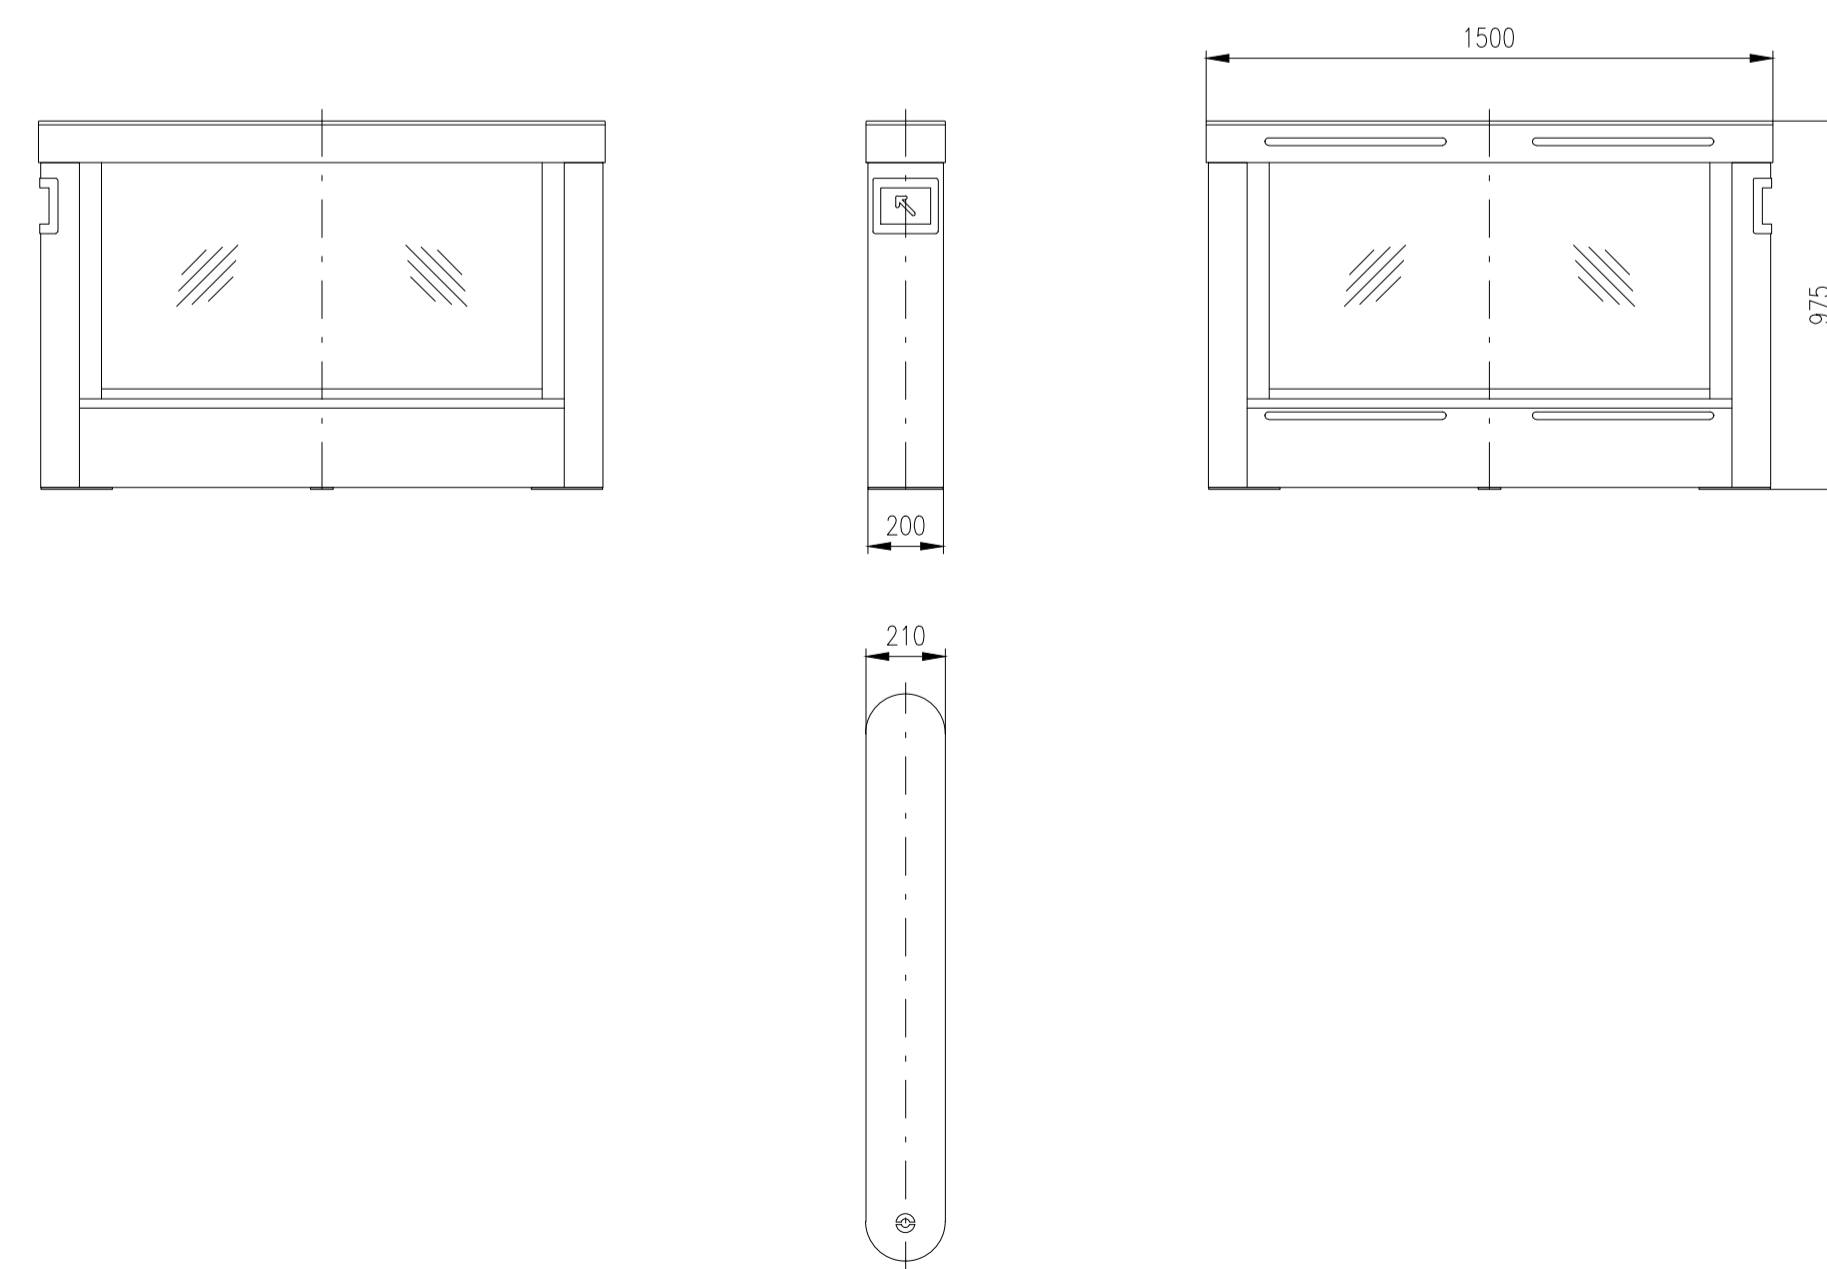

Passage width=550
(single-wing variant)

Passage width=550

Passage width=650

Passage width=750

Passage width=850

Passage width=920

Passage width=950

Passage width=1050

Design of turnstiles: EASYGATE-SPT-G-Outdoor (Wing: toughened glass 10mm/infill glass panel Connex 6,4mm)

Turnstile: EasyGate-SPT-G-M-2W (Top-Glass)

Turnstile: EasyGate-SPT-G-M-1W (Top-Glass)

Turnstile: EasyGate-SPT-G-S-1W (Top-Glass)

Turnstile: EasyGate-SPT-G-M-0W (Top-Glass)

Turnstile: EasyGate-SPT-G-S-0W (Top-Glass)

Design of turnstiles: EASYGATE-SPT-G-Outdoor (Wing: toughened glass 10mm/infill glass panel Connex 6,4mm)

Turnstile: EasyGate-SPT-G-M-2W (Top-Stainless Steel)