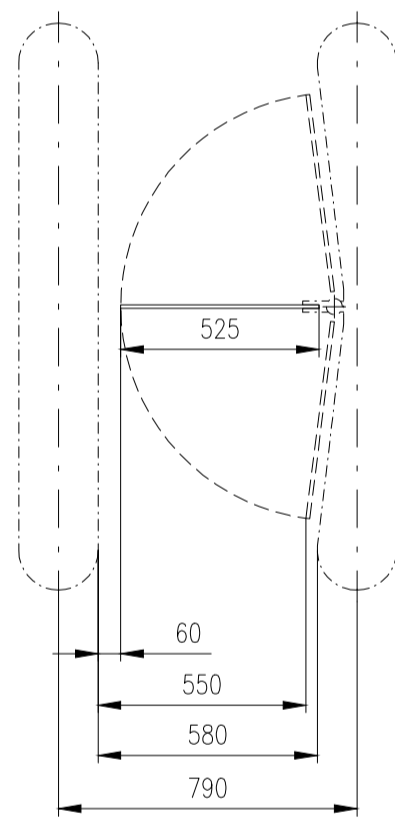

Height=1500-1800

Height=1200-1400

Height=975-1200

Height=1500-1800

Height=1200-1400

Height=975-1200

Design of turnstiles: EASYGATE-SPT-G (selection of passage width)

Passage width=550
(single-wing variant)

Passage width=550

Passage width=650

Passage width=750

Passage width=850

Passage width=920

Passage width=950

Passage width=1050

Design of turnstiles: EASYGATE-SPT-R (selection of passage width)

Passage width=550
(single-wing variant)

Passage width=550

Passage width=650

Passage width=750

Passage width=850

Passage width=920

Passage width=950

Passage width=1050