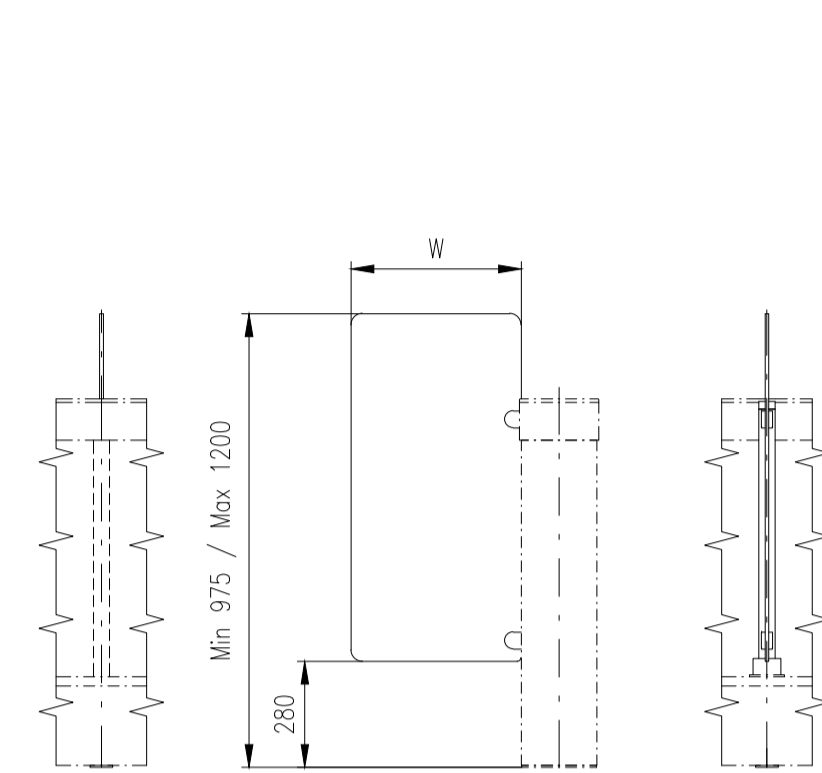

Height=1500-1800

Height=1200-1400

Height=975-1200

Height=1500-1800

Height=1200-1400

Height=975-1200

Design of turnstiles: EASYGATE-SPT-G (selection of passage width)

Passage width=550
(single-wing variant)

Passage width=550

Passage width=650

Passage width=750

Passage width=850

Passage width=920

Passage width=950

Passage width=1050

Design of turnstiles: EASYGATE-SPT-R (selection of passage width)