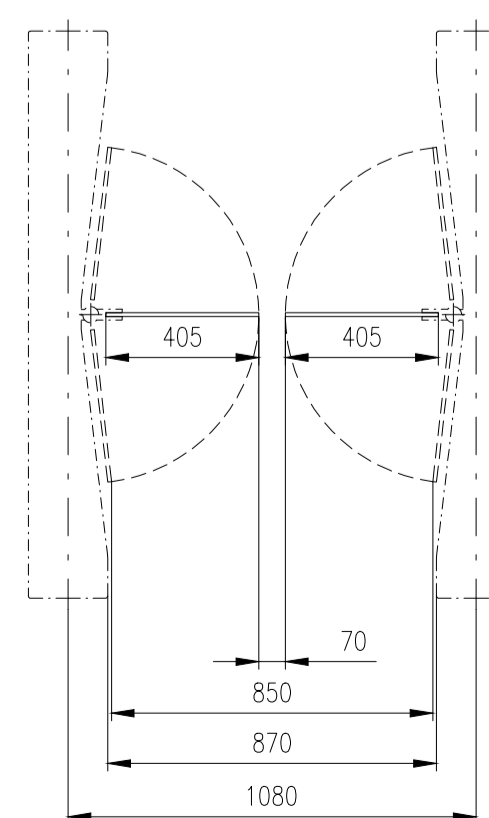

Height=1500-1800

Height=1200-1400

Height=975-1200

Height=1500-1800

Height=1200-1400

Height=975-1200

Design of turnstiles: EASYGATE-SPT-G (selection of passage width)

Passage width=550
(single-wing variant)

Passage width=550

Passage width=650

Passage width=750

Passage width=850

Passage width=920

Passage width=950

Passage width=1050

Design of turnstiles: EASYGATE-SPT-R (selection of passage width)

Passage width=550
(single-wing variant)

Passage width=550

Passage width=650

Passage width=750

Passage width=850

Passage width=920

Passage width=950

Passage width=1050