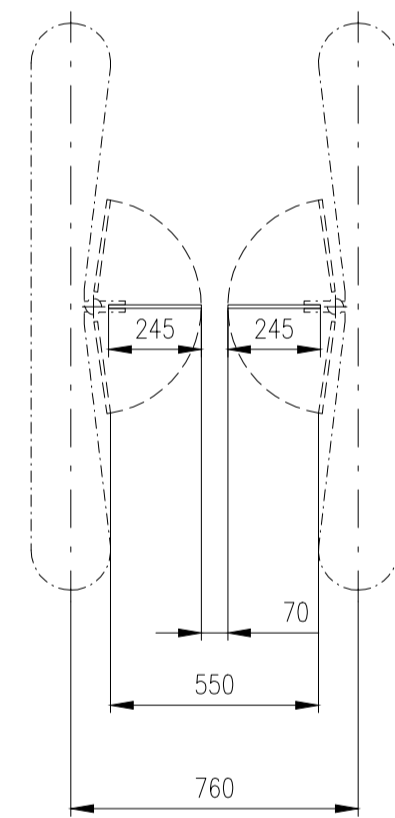

Height=1500-1800

Height=1200-1400

Height=975-1200

Height=1500-1800

Height=1200-1400

Height=975-1200

Design of turnstiles: EASYGATE-SPT-G (selection of passage width)

Passage width=550
(single-wing variant)

Passage width=550

Passage width=650

Passage width=750

Passage width=850

Passage width=920

Passage width=950

Passage width=1050

Design of turnstiles: EASYGATE-SPT-R (selection of passage width)

Passage width=550
(single-wing variant)

Passage width=550

Passage width=650

Passage width=750

Passage width=850

Passage width=920

Passage width=950

Passage width=1050