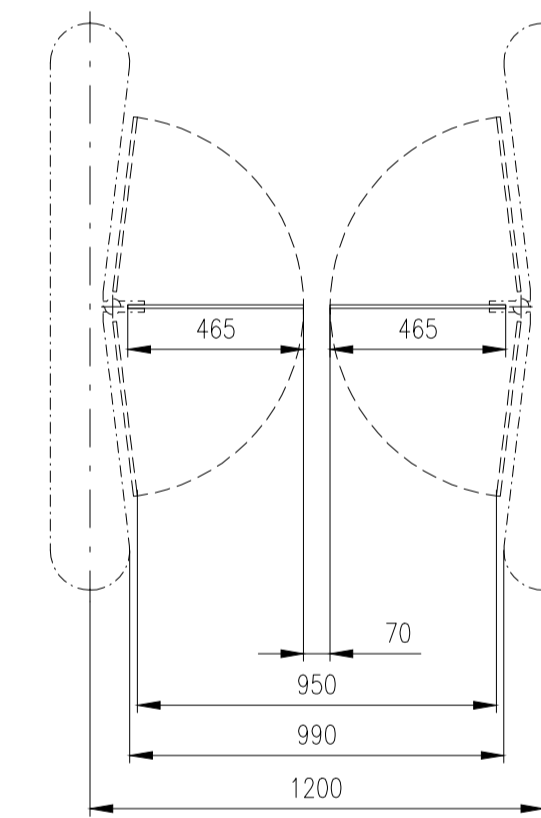

Height=1500-1800

Height=1200-1400

Height=975-1200

Height=1500-1800

Height=1200-1400

Height=975-1200

Design of turnstiles: EASYGATE-SPT-G (selection of passage width)

Passage width=550
(single-wing variant)

Passage width=550

Passage width=650

Passage width=750

Passage width=850

Passage width=920

Passage width=950

Passage width=1050

Design of turnstiles: EASYGATE-SPT-R (selection of passage width)

Passage width=550
(single-wing variant)

Passage width=550

Passage width=650

Passage width=750

Passage width=850

Passage width=920

Passage width=950

Passage width=1050