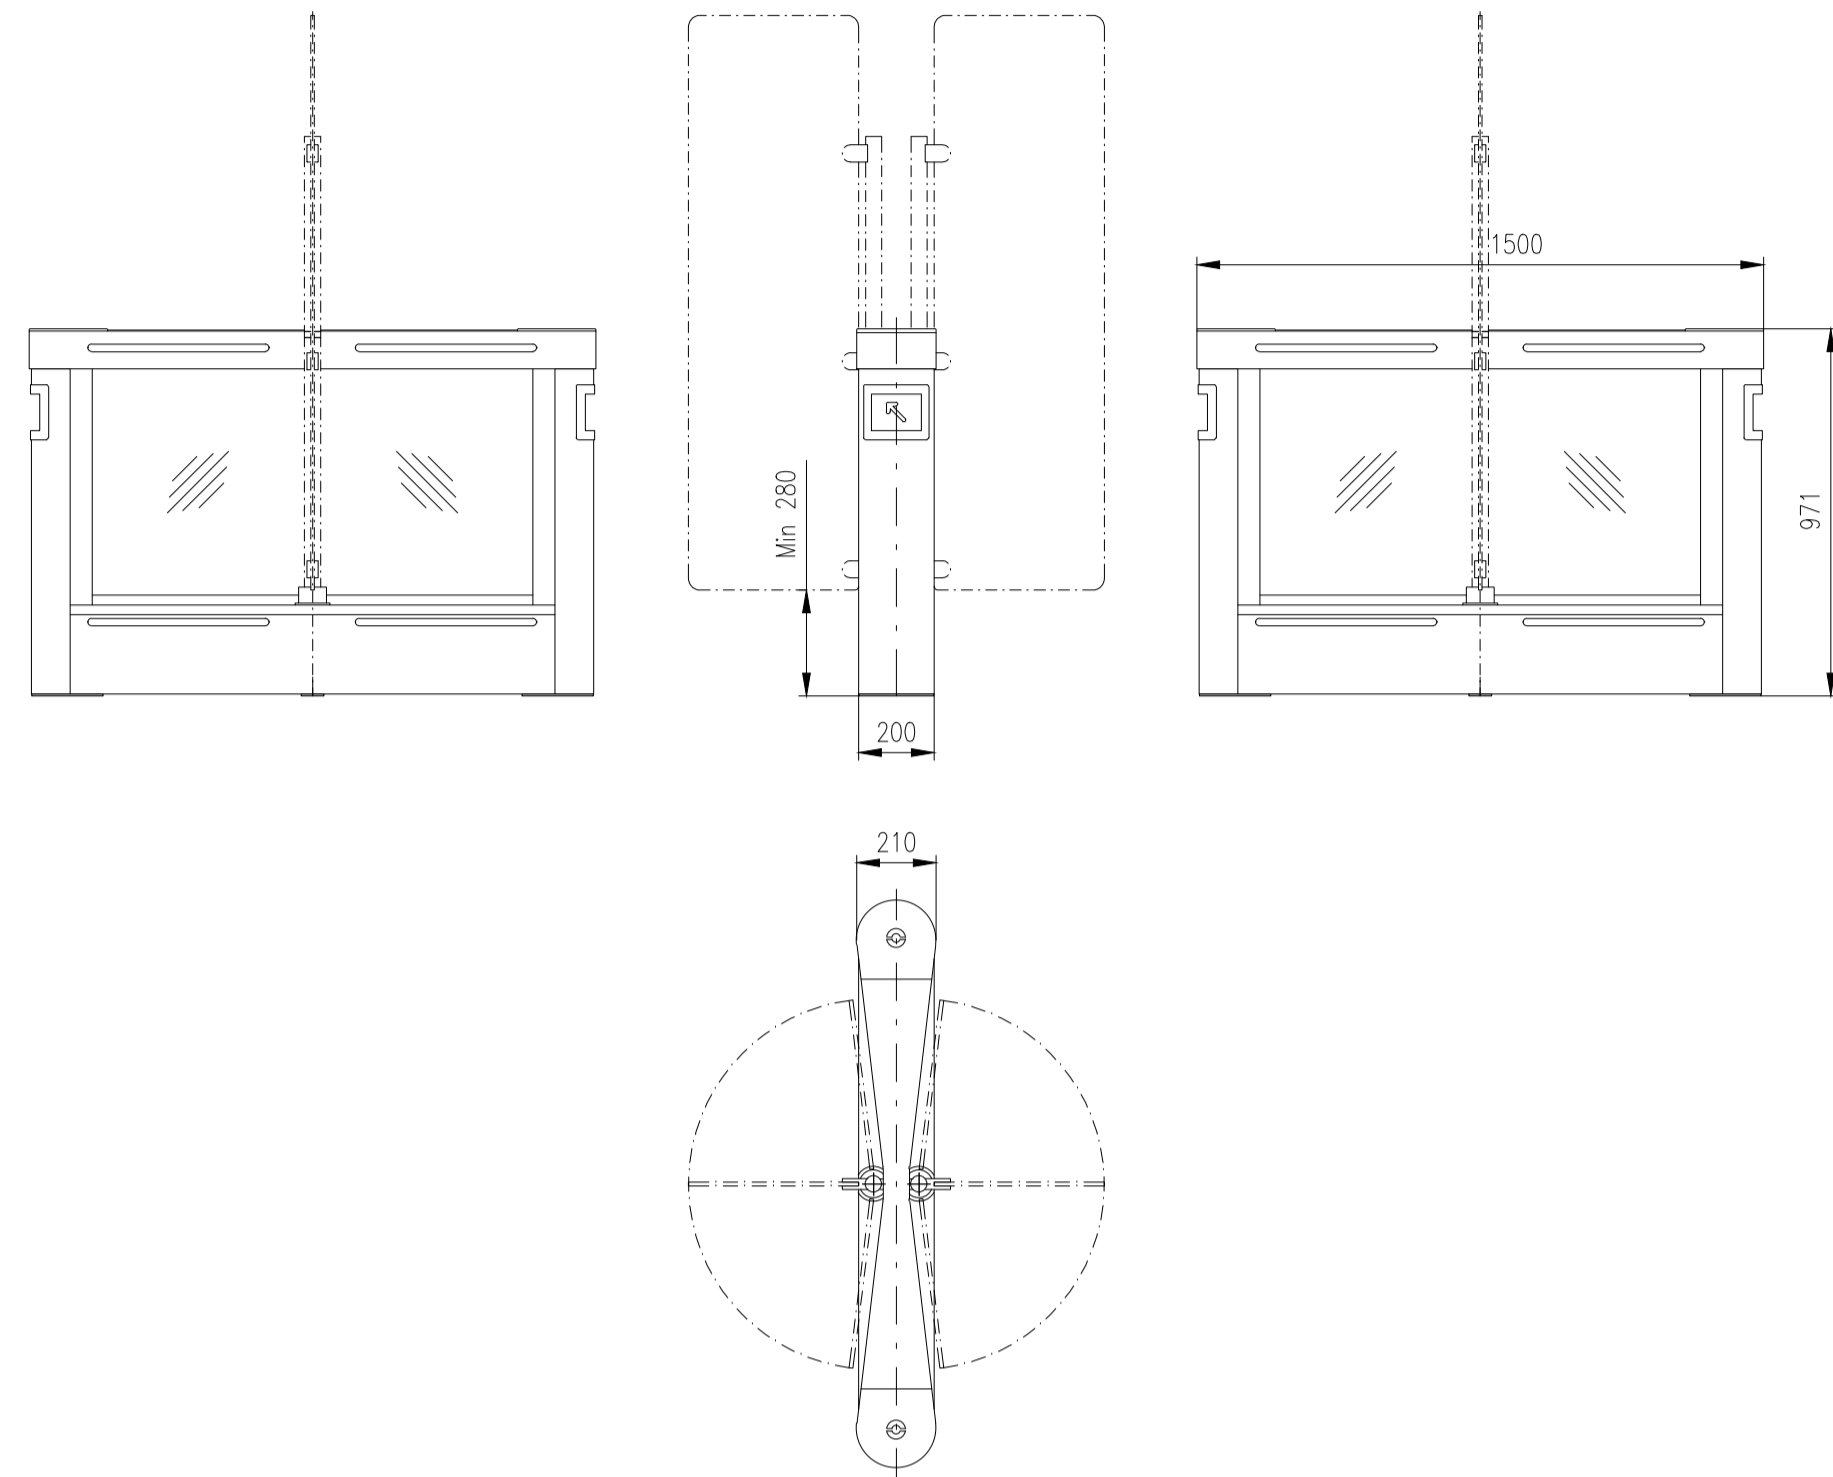

Design of turnstiles: EASYGATE-SPT-G-Outdoor (Wing: toughened glass 10mm/infill glass panel Connex 6,4mm)

Turnstile: EasyGate-SPT-G-M-2W (Top-Glass)

Turnstile: EasyGate-SPT-G-M-1W (Top-Glass)

Turnstile: EasyGate-SPT-G-S-1W (Top-Glass)

Turnstile: EasyGate-SPT-G-M-0W (Top-Glass)

Turnstile: EasyGate-SPT-G-S-0W (Top-Glass)

Design of turnstiles: EASYGATE-SPT-G-Outdoor (Wing: toughened glass 10mm/infill glass panel Connex 6,4mm)

Turnstile: EasyGate-SPT-G-M-2W (Top-Stainless Steel)

Turnstile: EasyGate-SPT-G-M-1W (Top-Stainless Steel)

Turnstile: EasyGate-SPT-G-S-1W (Top-Stainless Steel)

Turnstile: EasyGate-SPT-G-M-0W (Top-Stainless Steel)

Turnstile: EasyGate-SPT-G-S-0W (Top-Stainless Steel)

Design of turnstiles: EASYGATE-SPT-R-Outdoor (Wing: toughened glass 10mm/infill glass panel Connex 6,4mm)

Turnstile: EasyGate-SPT-R-M-2W (Top-Glass)

Turnstile: EasyGate-SPT-R-M-1W (Top-Glass)

Turnstile: EasyGate-SPT-R-S-1W (Top-Glass)