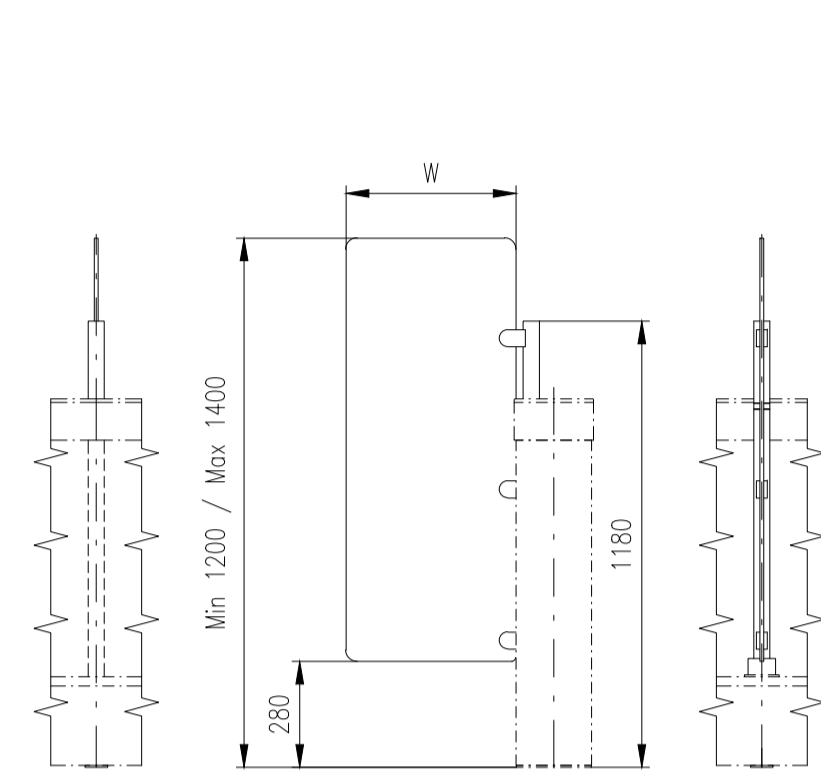

Height=1500-1800

Height=1200-1400

Height=975-1200

Height=1500-1800

Height=1200-1400

Height=975-1200

Design of turnstiles: EASYGATE-SPT-G (selection of passage width)

Passage width=550
(single-wing variant)

Passage width=550

Passage width=650

Passage width=750

Passage width=850

Passage width=920

Passage width=950

Passage width=1050

Design of turnstiles: EASYGATE-SPT-R (selection of passage width)