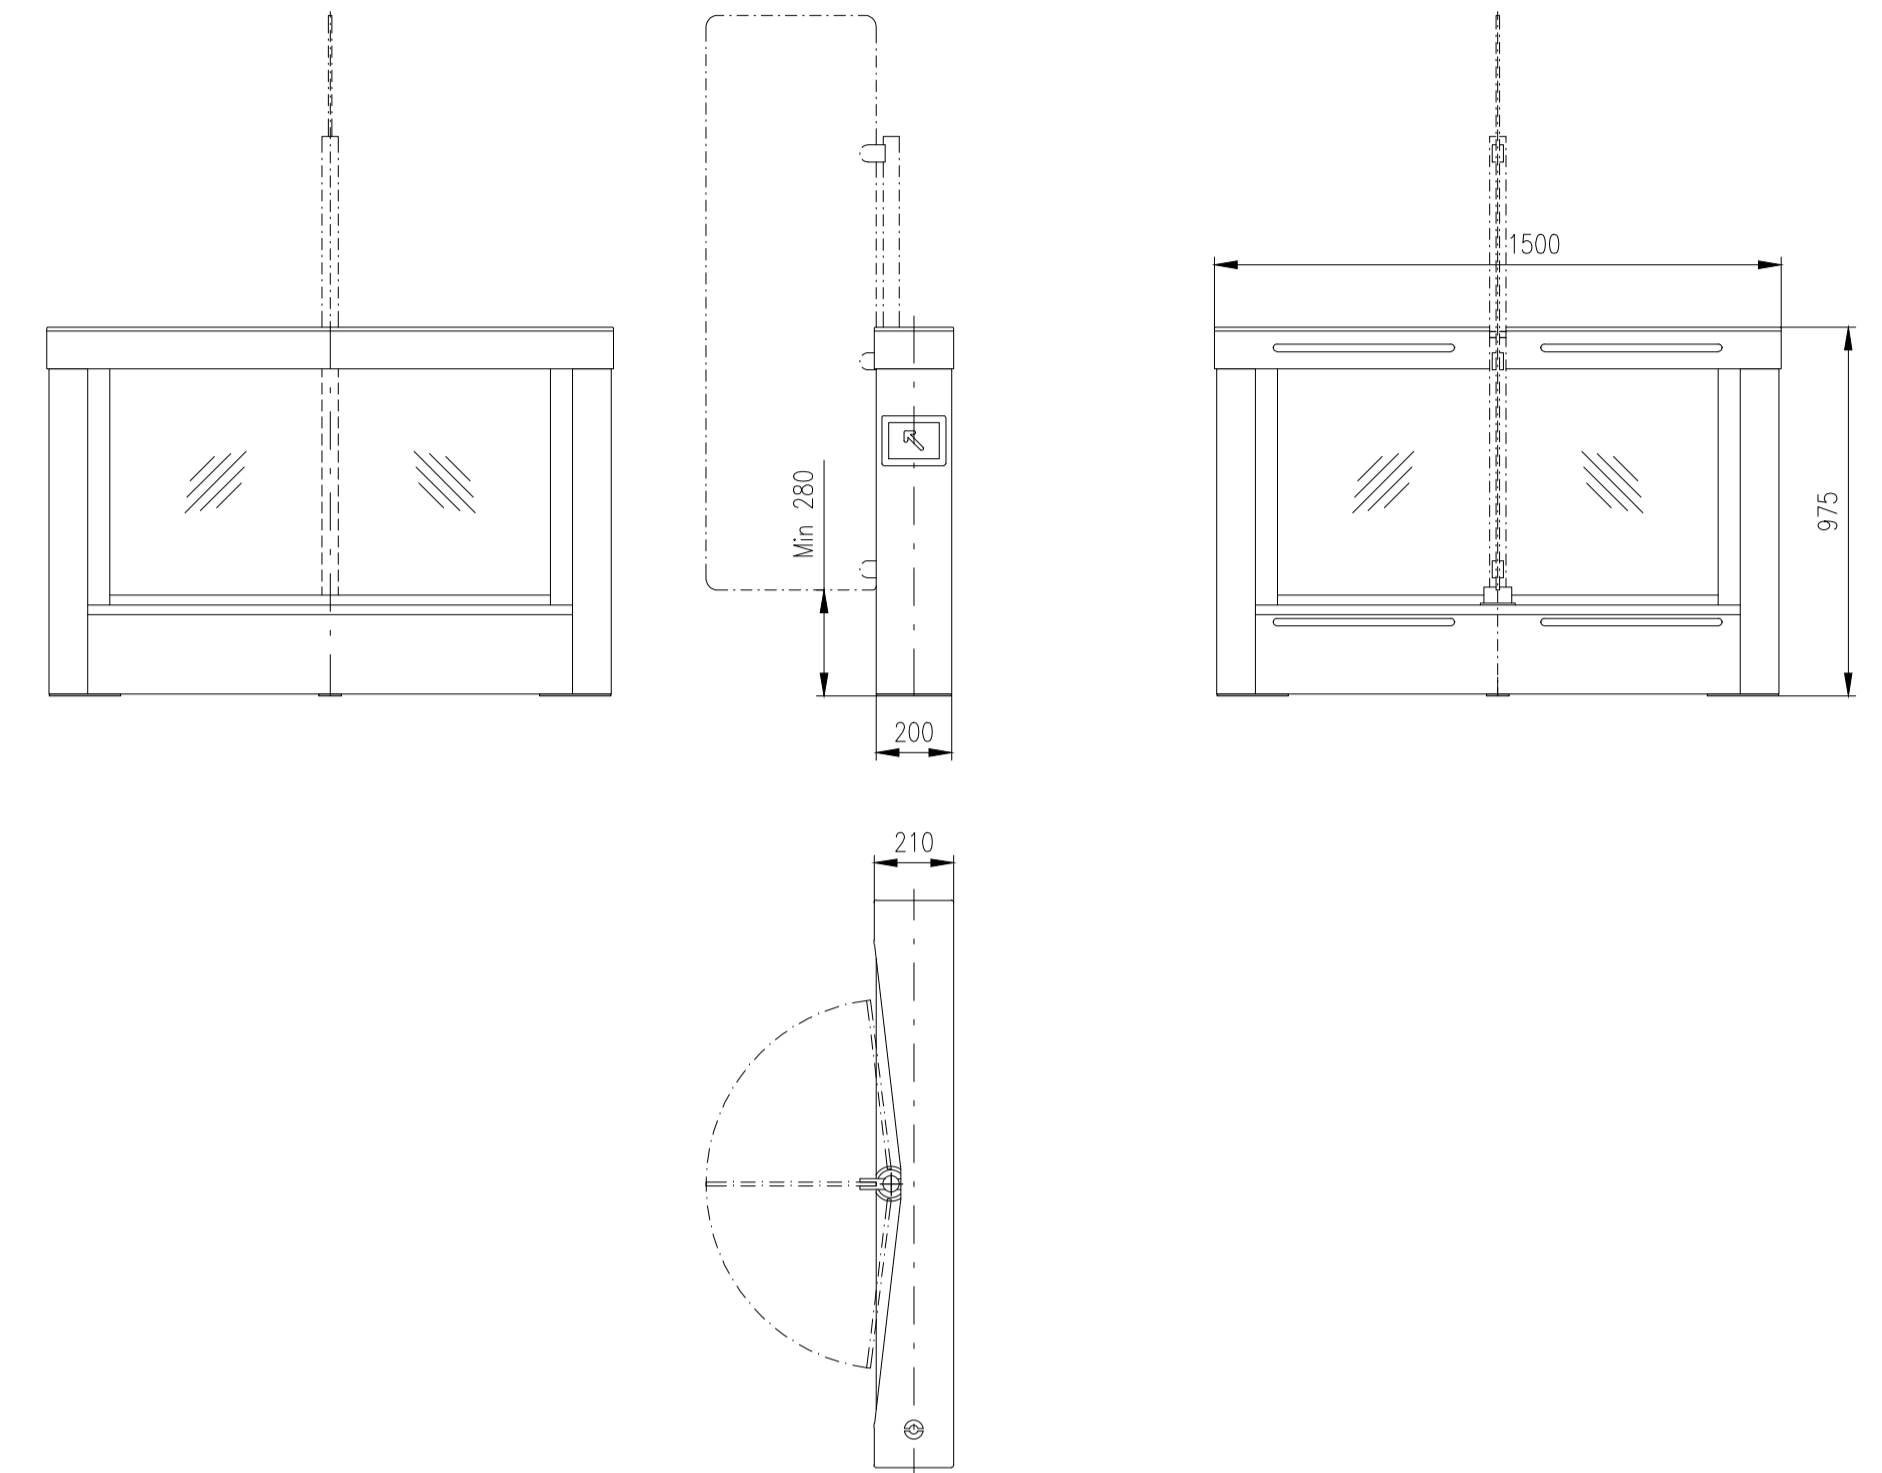

Turnstile: EasyGate-SPT-G-M-0W (Top-Glass)

Turnstile: EasyGate-SPT-G-S-0W (Top-Glass)

Design of turnstiles: EASYGATE-SPT-G-Outdoor (Wing: toughened glass 10mm/infill glass panel Connex 6,4mm)

Turnstile: EasyGate-SPT-G-M-2W (Top-Stainless Steel)

Design of turnstiles: EASYGATE-SPT-R-Outdoor (Wing: toughened glass 10mm/infill glass panel Connex 6,4mm)

Turnstile: EasyGate-SPT-R-M-2W (Top-Glass)

Turnstile: EasyGate-SPT-R-M-1W (Top-Glass)

Turnstile: EasyGate-SPT-R-S-1W (Top-Glass)

Turnstile: EasyGate-SPT-R-M-0W (Top-Glass)

Turnstile: EasyGate-SPT-R-S-0W (Top-Glass)

Design of turnstiles: EASYGATE-SPT-R-Outdoor (Wing: toughened glass 10mm/infill glass panel Connex 6,4mm)

Turnstile: EasyGate-SPT-R-M-2W (Top-Stainless Steel)