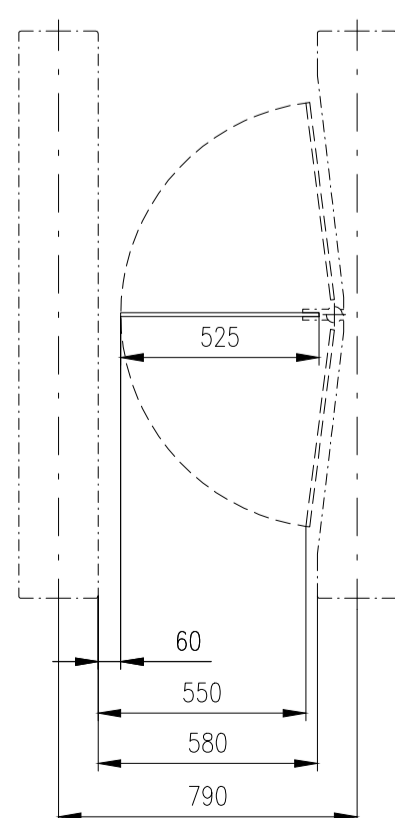

Height=1500-1800

Height=1200-1400

Height=975-1200

Height=1500-1800

Height=1200-1400

Height=975-1200

Design of turnstiles: EASYGATE-SPT-G (selection of passage width)

Passage width=550
(single-wing variant)

Passage width=550

Passage width=650

Passage width=750

Passage width=850

Passage width=920

Passage width=950

Passage width=1050

Design of turnstiles: EASYGATE-SPT-R (selection of passage width)

Passage width=550
(single-wing variant)

Passage width=550

Passage width=650

Passage width=750

Passage width=850

Passage width=920

Passage width=950

Passage width=1050