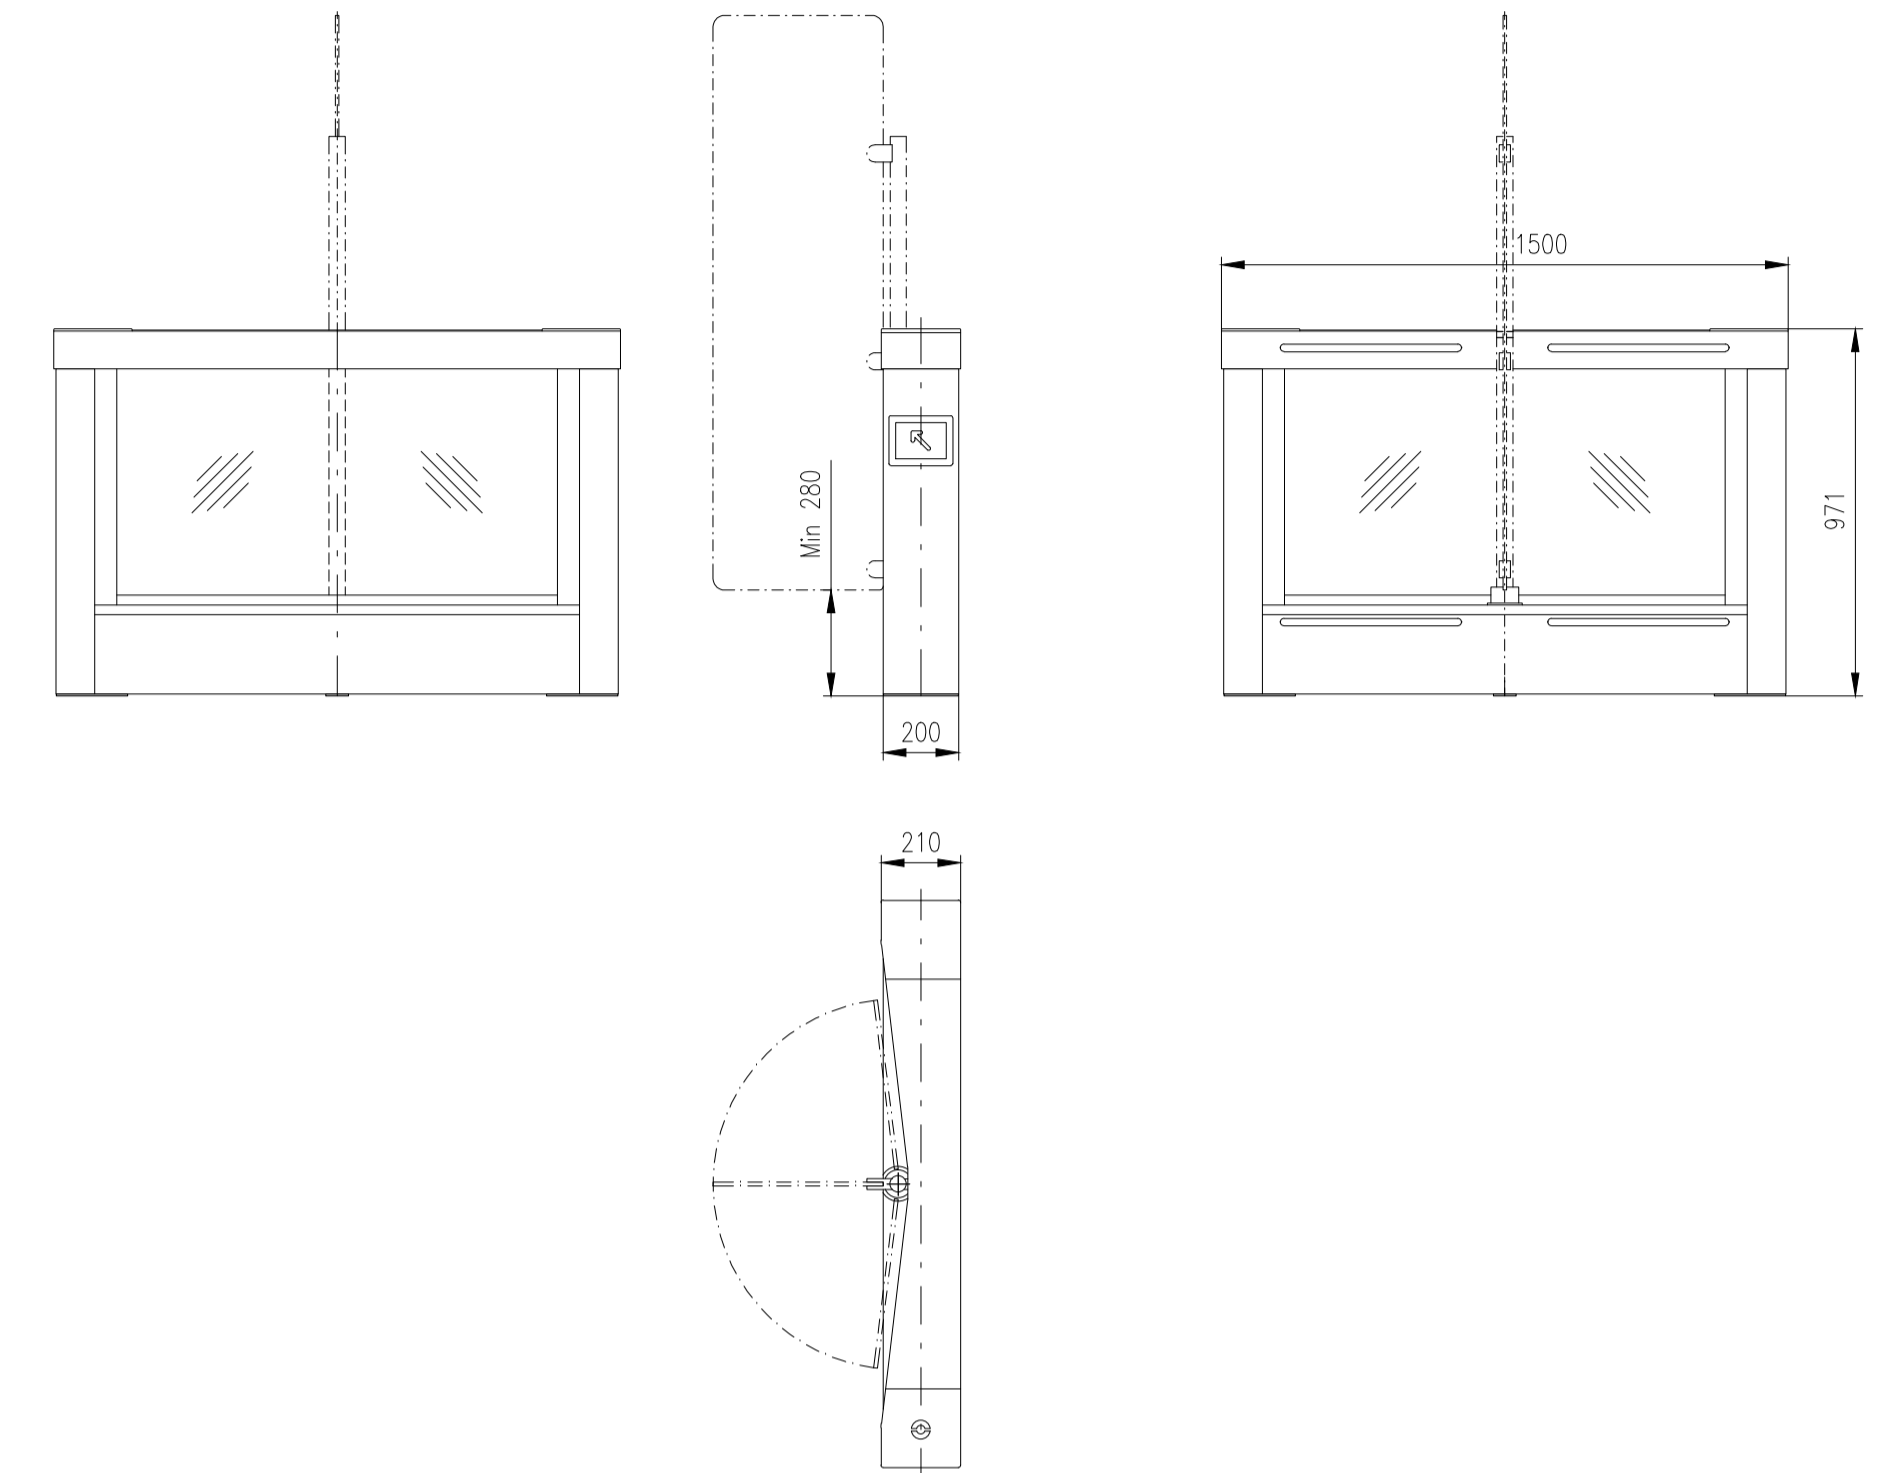

Design of turnstiles: EASYGATE-SPT-R-Outdoor (Wing: toughened glass 10mm/infill glass panel Connex 6,4mm)

Turnstile: EasyGate-SPT-R-M-2W (Top-Glass)

Turnstile: EasyGate-SPT-R-M-1W (Top-Glass)

Turnstile: EasyGate-SPT-R-S-1W (Top-Glass)

Turnstile: EasyGate-SPT-R-M-0W (Top-Glass)

Turnstile: EasyGate-SPT-R-S-0W (Top-Glass)

Design of turnstiles: EASYGATE-SPT-R-Outdoor (Wing: toughened glass 10mm/infill glass panel Connex 6,4mm)

Turnstile: EasyGate-SPT-R-M-2W (Top-Stainless Steel)

Turnstile: EasyGate-SPT-R-M-1W (Top-Stainless Steel)

Turnstile: EasyGate-SPT-R-S-1W (Top-Stainless Steel)

Turnstile: EasyGate-SPT-R-M-0W (Top-Stainless Steel)

Turnstile: EasyGate-SPT-R-S-0W (Top-Stainless Steel)