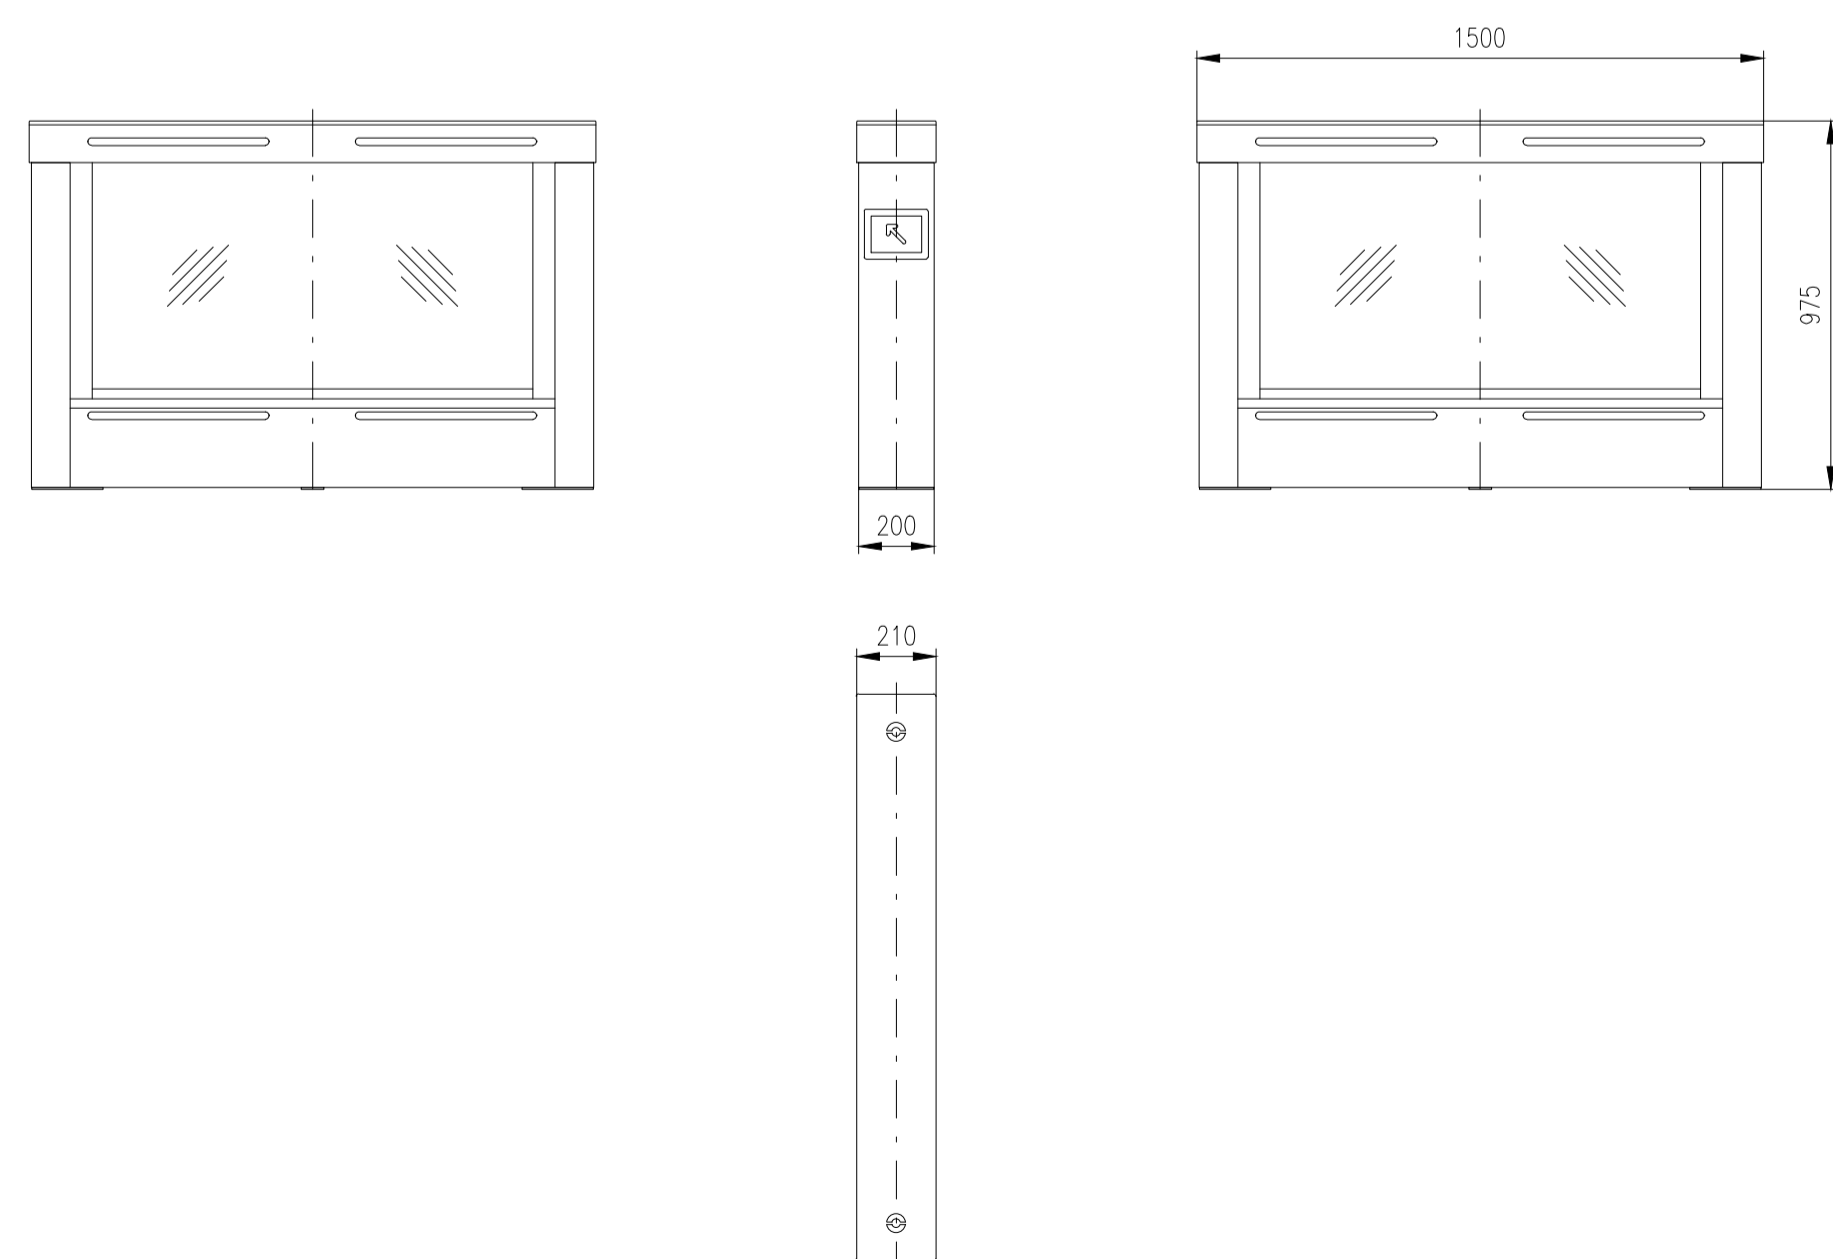

Design of turnstiles: EASYGATE-SPT-R-Outdoor (Wing: toughened glass 10mm/infill glass panel Connex 6,4mm)

Turnstile: EasyGate-SPT-R-M-2W (Top-Glass)

Turnstile: EasyGate-SPT-R-M-1W (Top-Glass)

Turnstile: EasyGate-SPT-R-S-1W (Top-Glass)

Turnstile: EasyGate-SPT-R-M-0W (Top-Glass)

Turnstile: EasyGate-SPT-R-S-0W (Top-Glass)

Design of turnstiles: EASYGATE-SPT-R-Outdoor (Wing: toughened glass 10mm/infill glass panel Connex 6,4mm)

Turnstile: EasyGate-SPT-R-M-2W (Top-Stainless Steel)