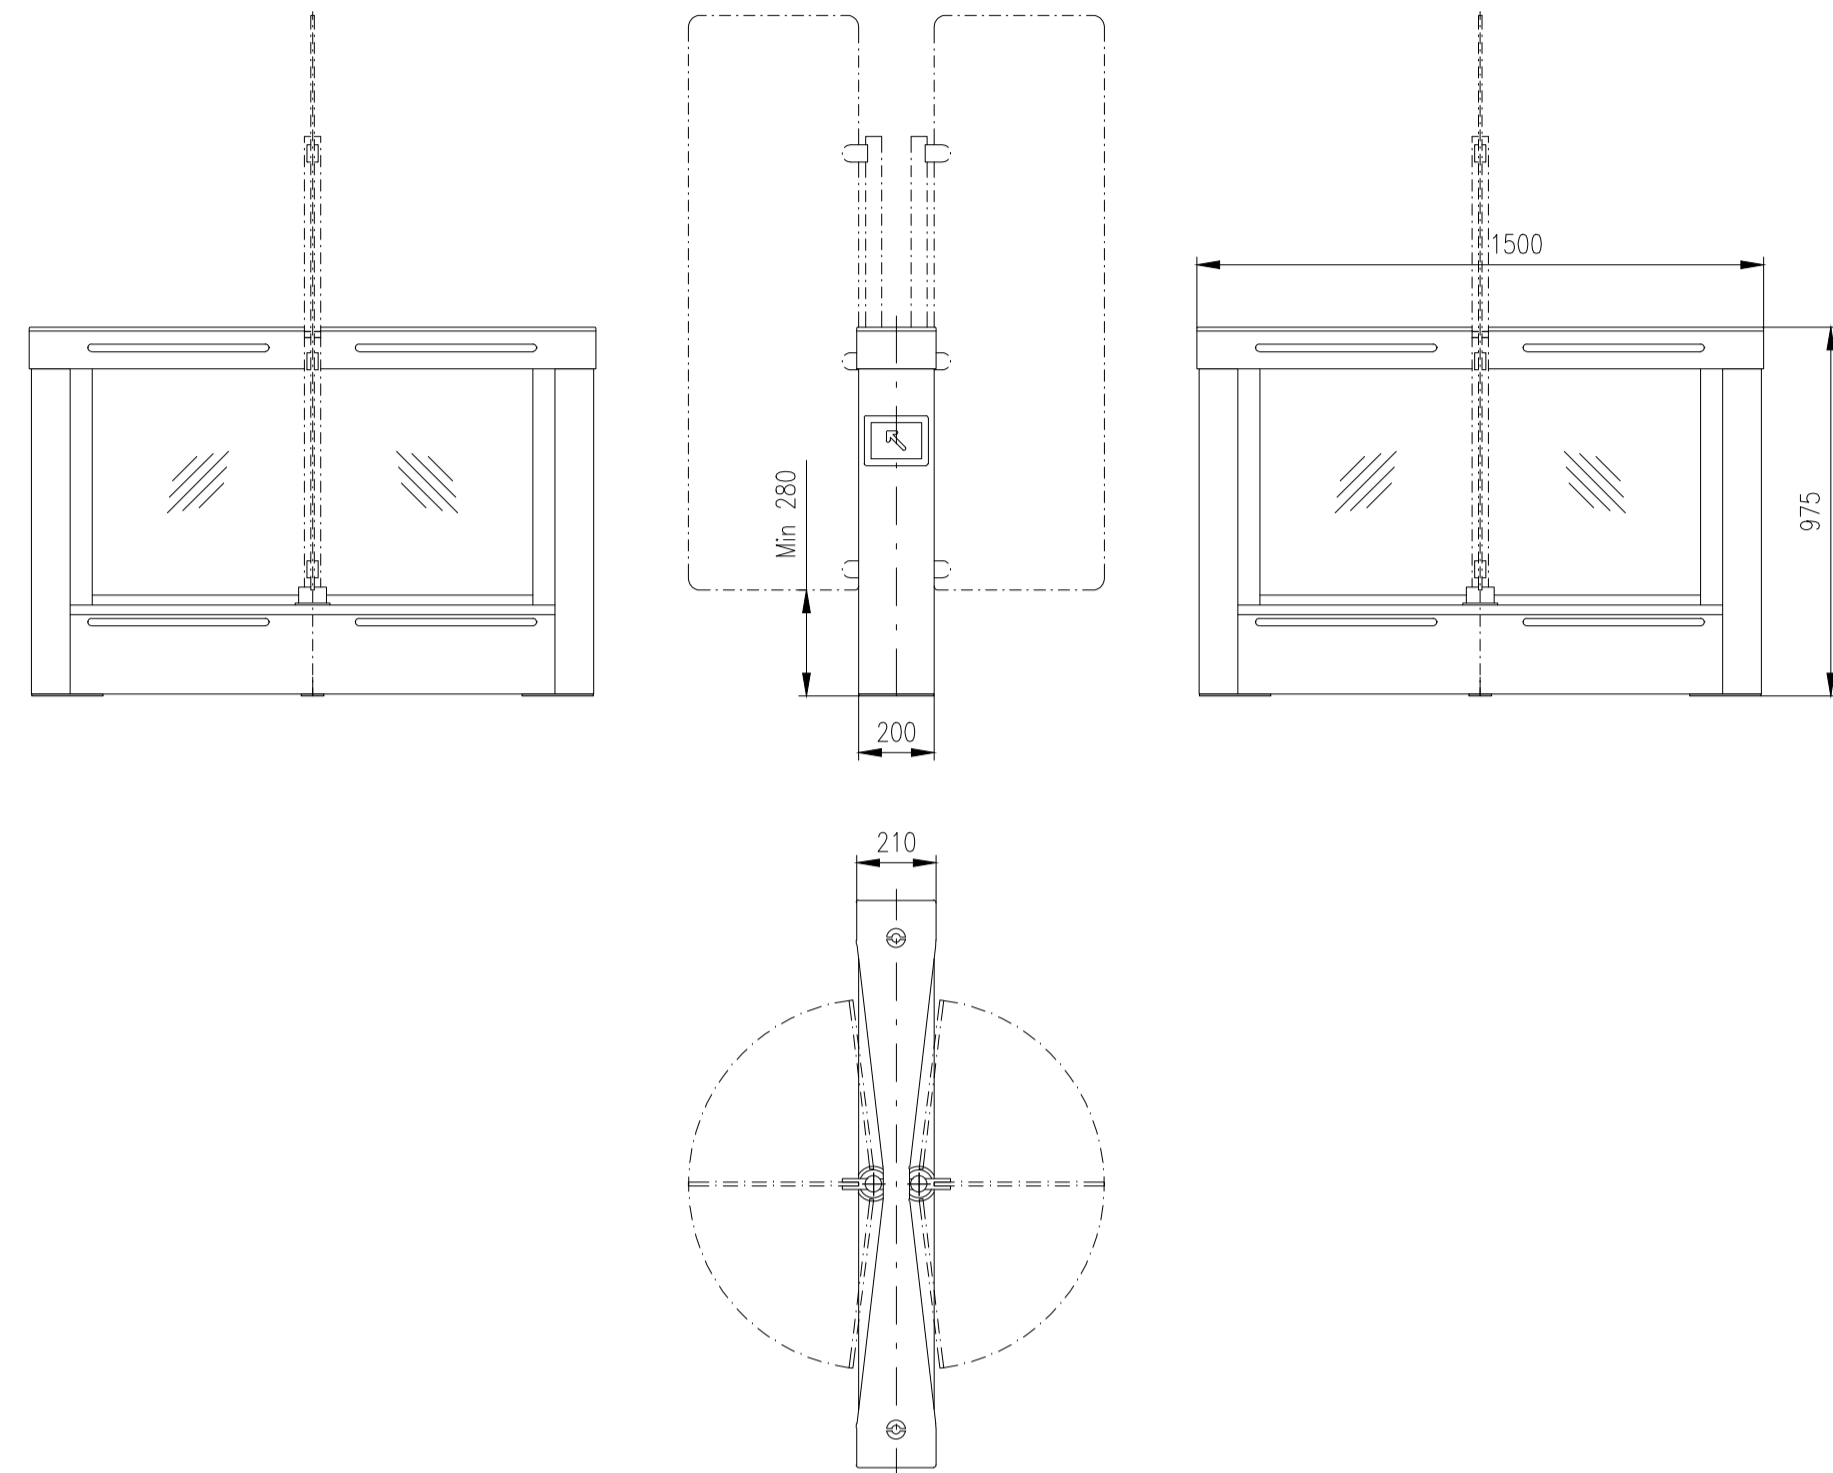

Turnstile: EasyGate-SPT-G-M-0W (Top-Glass)

Turnstile: EasyGate-SPT-G-S-0W (Top-Glass)

Design of turnstiles: EASYGATE-SPT-G-Outdoor (Wing: toughened glass 10mm/infill glass panel Connex 6,4mm)

Turnstile: EasyGate-SPT-G-M-2W (Top-Stainless Steel)

Turnstile: EasyGate-SPT-G-M-1W (Top-Stainless Steel)

Turnstile: EasyGate-SPT-G-S-1W (Top-Stainless Steel)

Turnstile: EasyGate-SPT-G-M-0W (Top-Stainless Steel)

Turnstile: EasyGate-SPT-G-S-0W (Top-Stainless Steel)

Design of turnstiles: EASYGATE-SPT-R-Outdoor (Wing: toughened glass 10mm/infill glass panel Connex 6,4mm)

Turnstile: EasyGate-SPT-R-M-2W (Top-Glass)

Turnstile: EasyGate-SPT-R-M-1W (Top-Glass)

Turnstile: EasyGate-SPT-R-S-1W (Top-Glass)

Turnstile: EasyGate-SPT-R-M-0W (Top-Glass)

Turnstile: EasyGate-SPT-R-S-0W (Top-Glass)

Design of turnstiles: EASYGATE-SPT-R-Outdoor (Wing: toughened glass 10mm/infill glass panel Connex 6,4mm)

Turnstile: EasyGate-SPT-R-M-2W (Top-Stainless Steel)