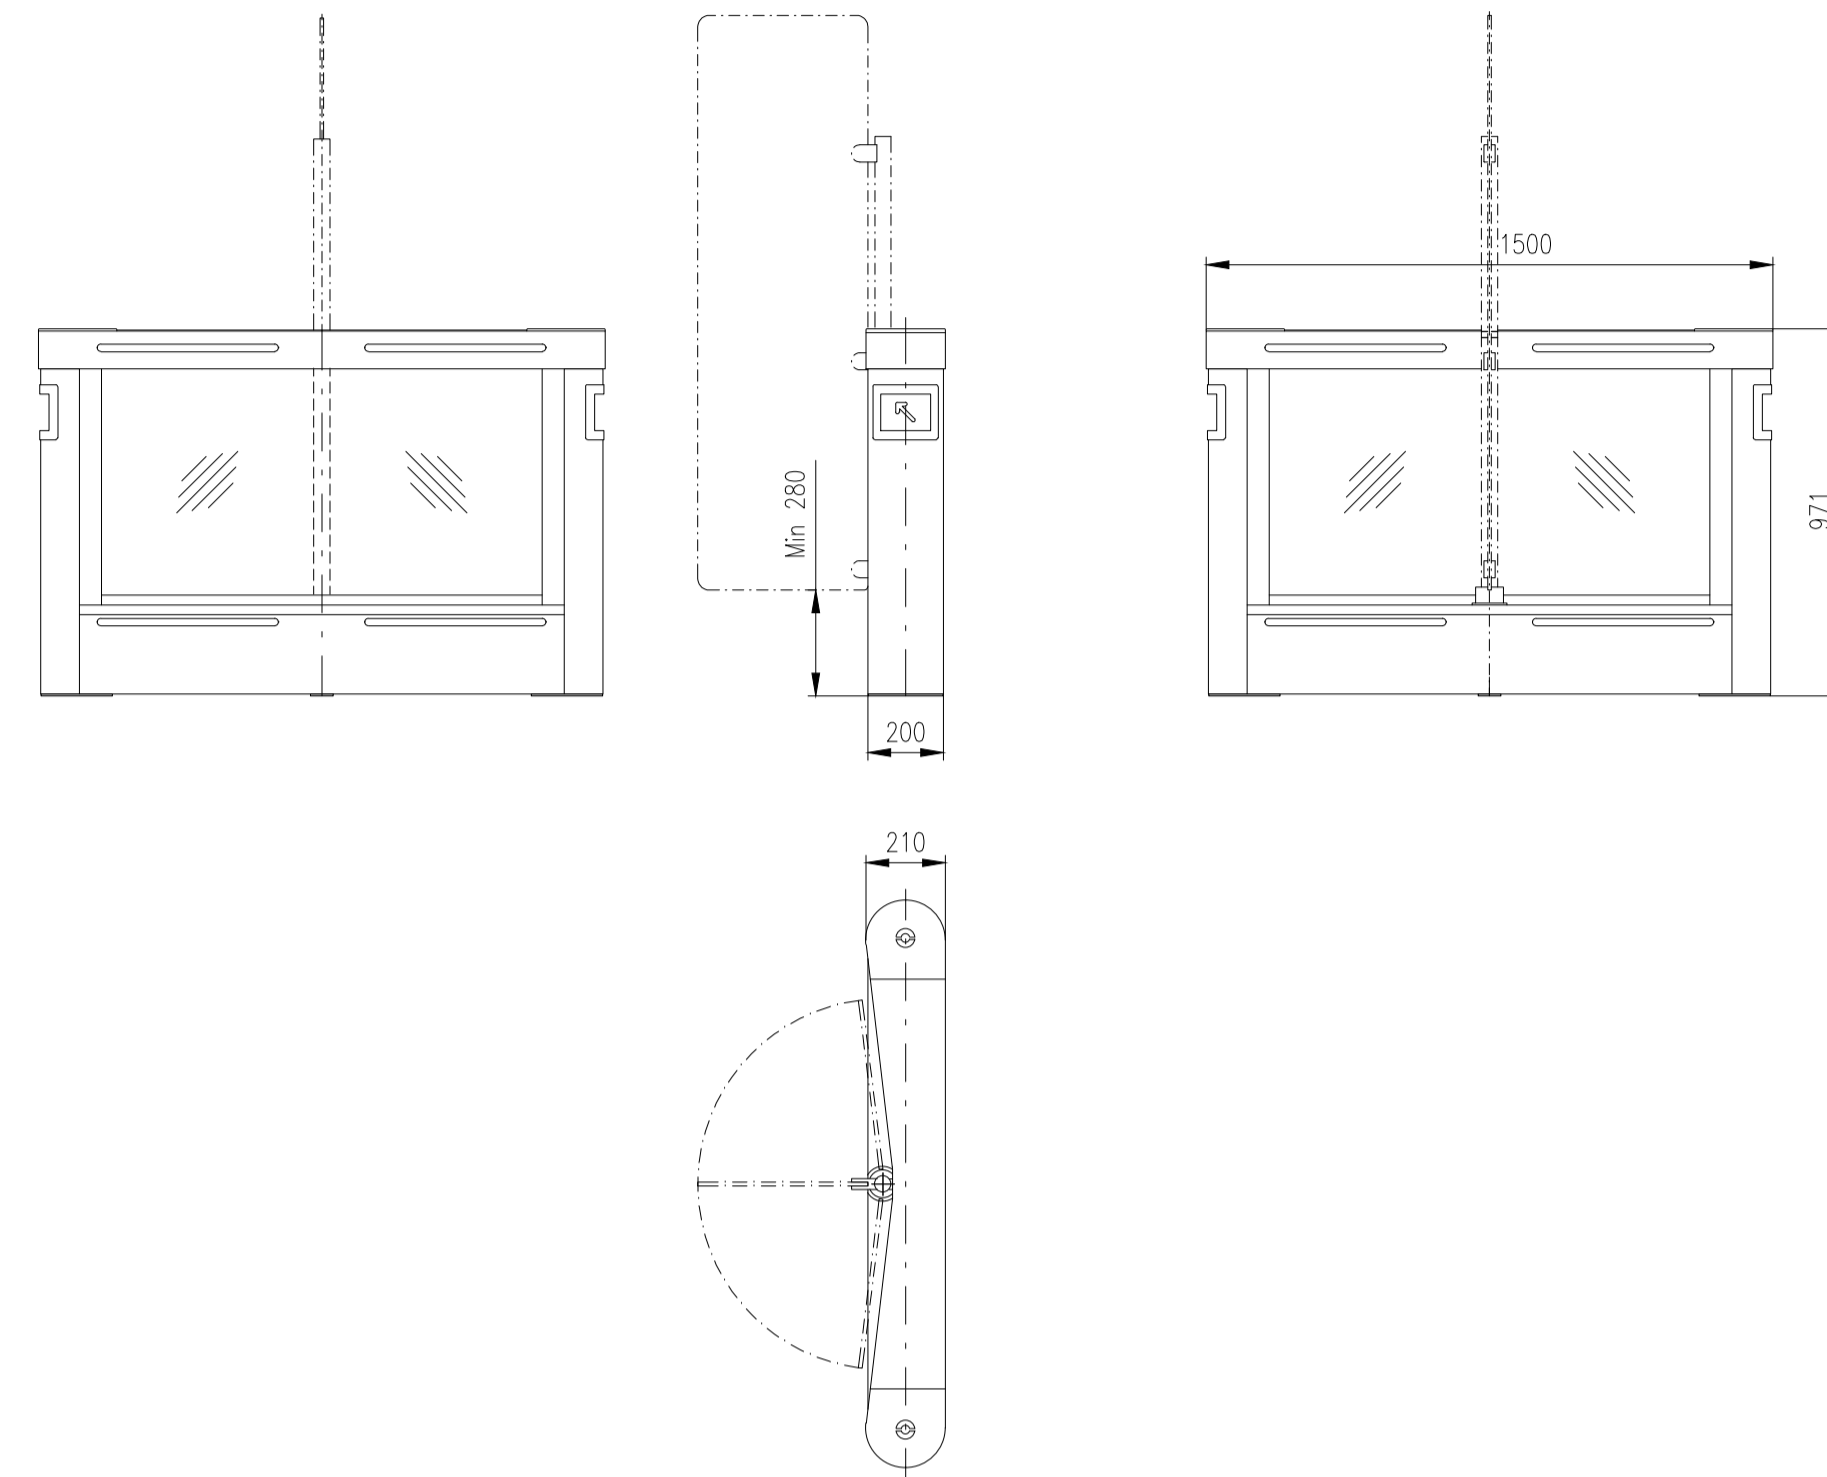

Design of turnstiles: EASYGATE-SPT-G-Outdoor (Wing: toughened glass 10mm/infill glass panel Connex 6,4mm)

Turnstile: EasyGate-SPT-G-M-2W (Top-Glass)

Turnstile: EasyGate-SPT-G-M-1W (Top-Glass)

Turnstile: EasyGate-SPT-G-S-1W (Top-Glass)

Turnstile: EasyGate-SPT-G-M-0W (Top-Glass)

Turnstile: EasyGate-SPT-G-S-0W (Top-Glass)

Design of turnstiles: EASYGATE-SPT-G-Outdoor (Wing: toughened glass 10mm/infill glass panel Connex 6,4mm)

Turnstile: EasyGate-SPT-G-M-2W (Top-Stainless Steel)

Turnstile: EasyGate-SPT-G-M-1W (Top-Stainless Steel)

Turnstile: EasyGate-SPT-G-S-1W (Top-Stainless Steel)

Turnstile: EasyGate-SPT-G-M-0W (Top-Stainless Steel)

Turnstile: EasyGate-SPT-G-S-0W (Top-Stainless Steel)