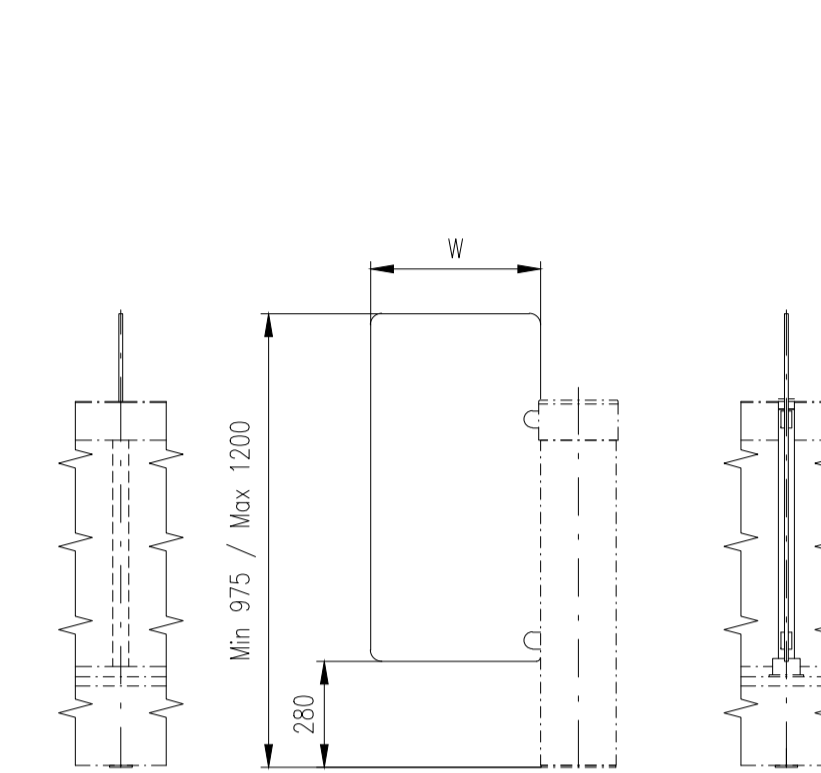

Height=1500-1800

Height=1200-1400

Height=975-1200

Height=1500-1800

Height=1200-1400

Height=975-1200

Design of turnstiles: EASYGATE-SPT-G (selection of passage width)

Passage width=550
(single-wing variant)

Passage width=550

Passage width=650

Passage width=750

Passage width=850

Passage width=920

Passage width=950

Passage width=1050

Design of turnstiles: EASYGATE-SPT-R (selection of passage width)

Passage width=550
(single-wing variant)

Passage width=550

Passage width=650

Passage width=750

Passage width=850

Passage width=920

Passage width=950

Passage width=1050