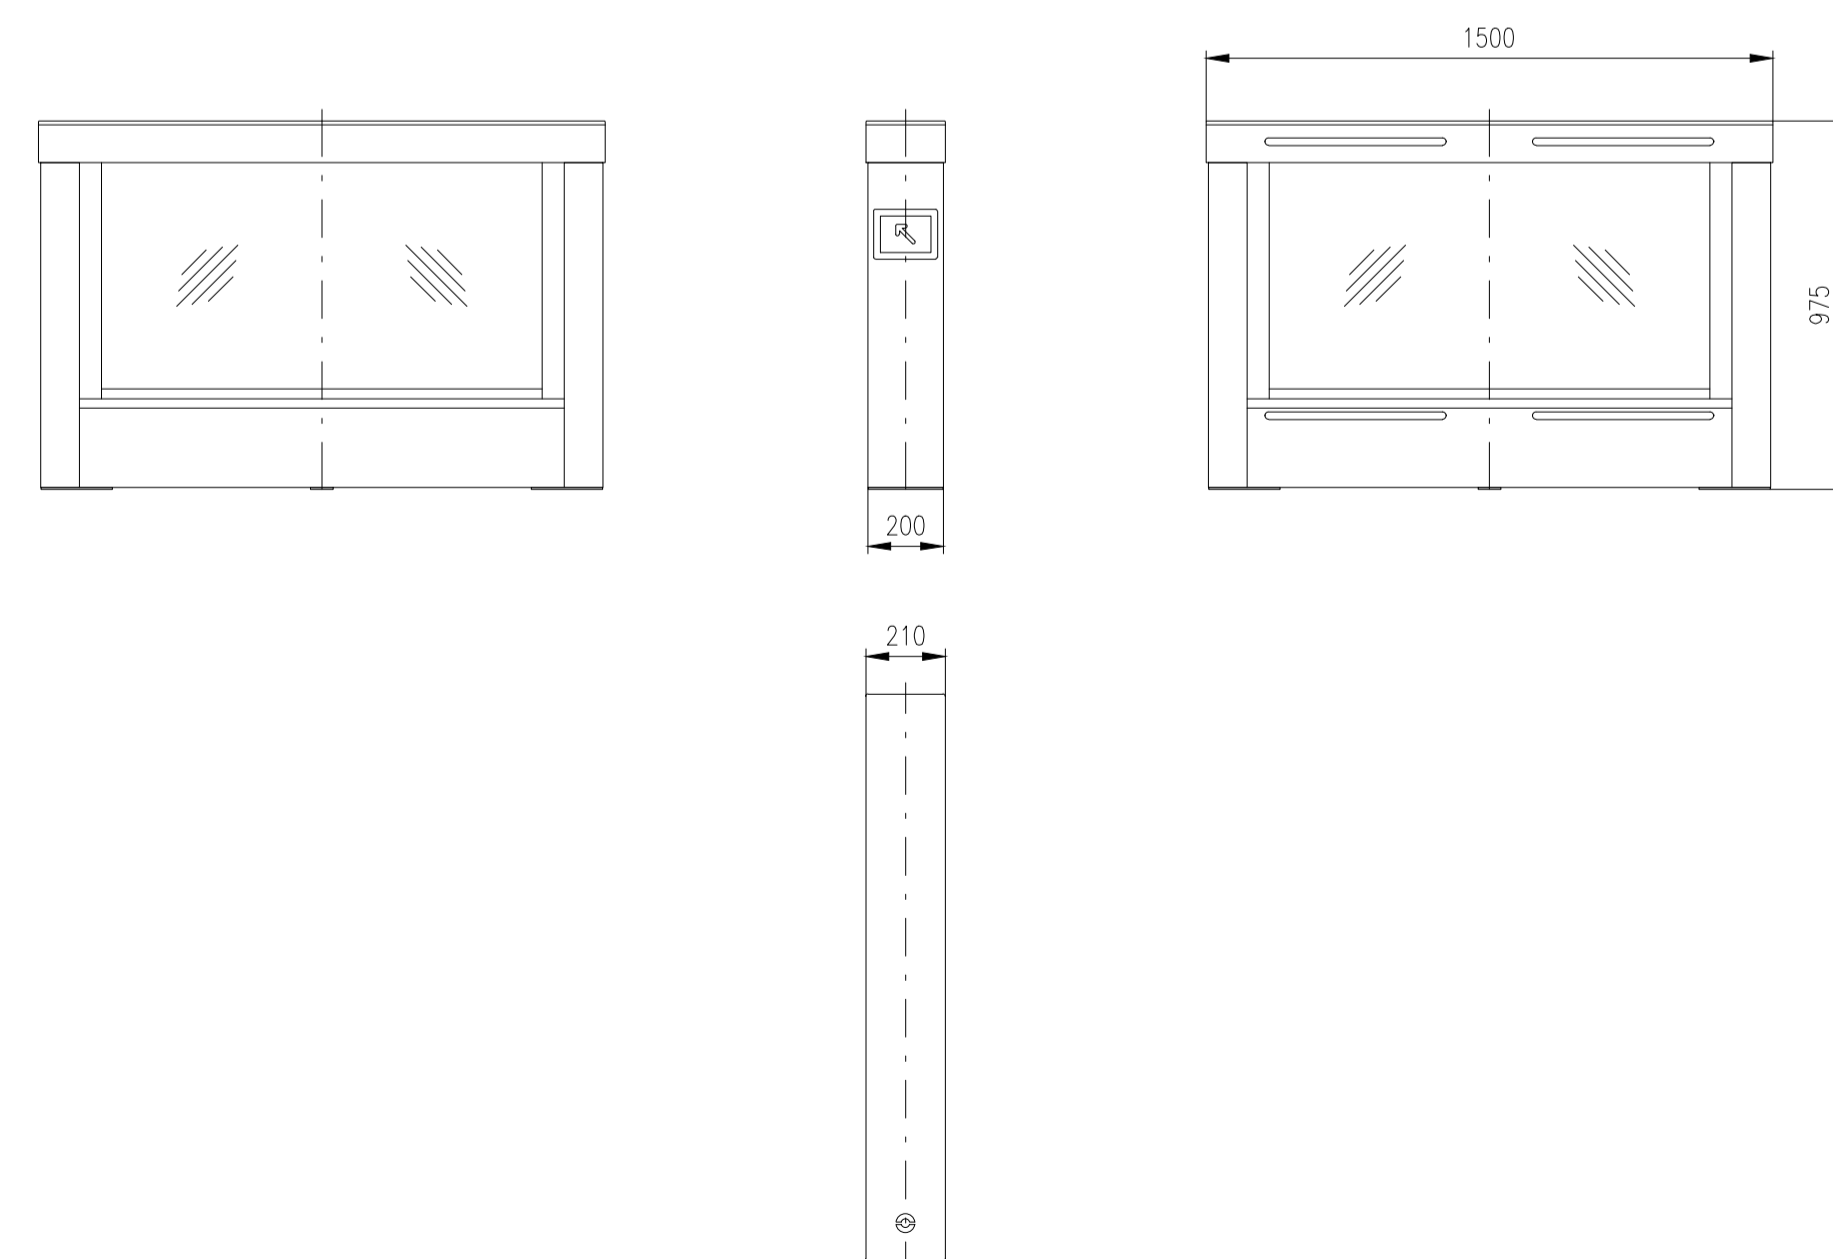

Design of turnstiles: EASYGATE-SPT-R-Outdoor (Wing: toughened glass 10mm/infill glass panel Connex 6,4mm)

Turnstile: EasyGate-SPT-R-M-2W (Top-Glass)

Turnstile: EasyGate-SPT-R-M-1W (Top-Glass)

Turnstile: EasyGate-SPT-R-S-1W (Top-Glass)

Turnstile: EasyGate-SPT-R-M-0W (Top-Glass)

Turnstile: EasyGate-SPT-R-S-0W (Top-Glass)

Design of turnstiles: EASYGATE-SPT-R-Outdoor (Wing: toughened glass 10mm/infill glass panel Connex 6,4mm)

Turnstile: EasyGate-SPT-R-M-2W (Top-Stainless Steel)