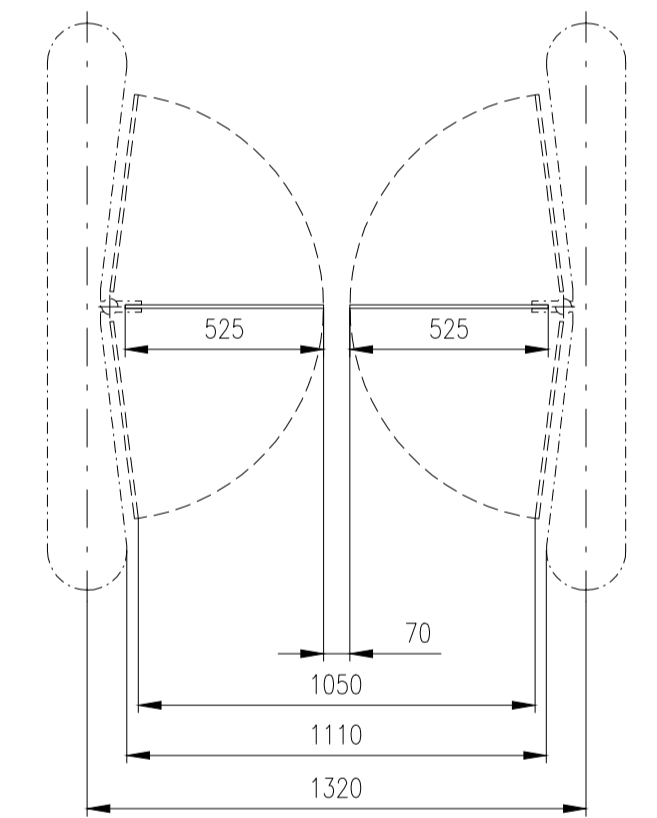

Height=1500-1800

Height=1200-1400

Height=975-1200

Height=1500-1800

Height=1200-1400

Height=975-1200

Design of turnstiles: EASYGATE-SPT-G (selection of passage width)

Passage width=550
(single-wing variant)

Passage width=550

Passage width=650

Passage width=750

Passage width=850

Passage width=920

Passage width=950

Passage width=1050

Design of turnstiles: EASYGATE-SPT-R (selection of passage width)

Passage width=550
(single-wing variant)

Passage width=550

Passage width=650

Passage width=750

Passage width=850

Passage width=920

Passage width=950

Passage width=1050