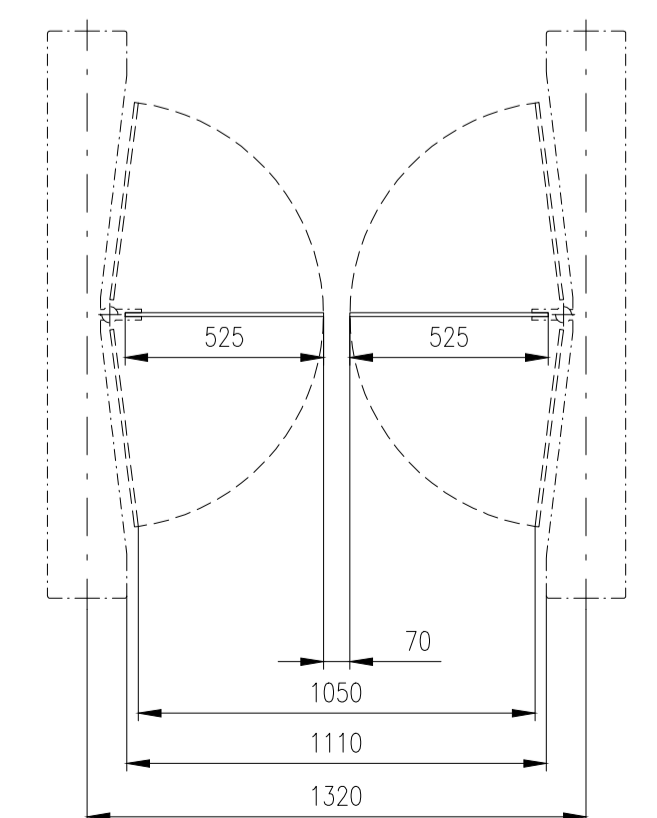

Height=1500-1800

Height=1200-1400

Height=975-1200

Height=1500-1800

Height=1200-1400

Height=975-1200

Design of turnstiles: EASYGATE-SPT-G (selection of passage width)

Passage width=550
(single-wing variant)

Passage width=550

Passage width=650

Passage width=750

Passage width=850

Passage width=920

Passage width=950

Passage width=1050

Design of turnstiles: EASYGATE-SPT-R (selection of passage width)

Passage width=550
(single-wing variant)

Passage width=550

Passage width=650

Passage width=750

Passage width=850

Passage width=920

Passage width=950

Passage width=1050