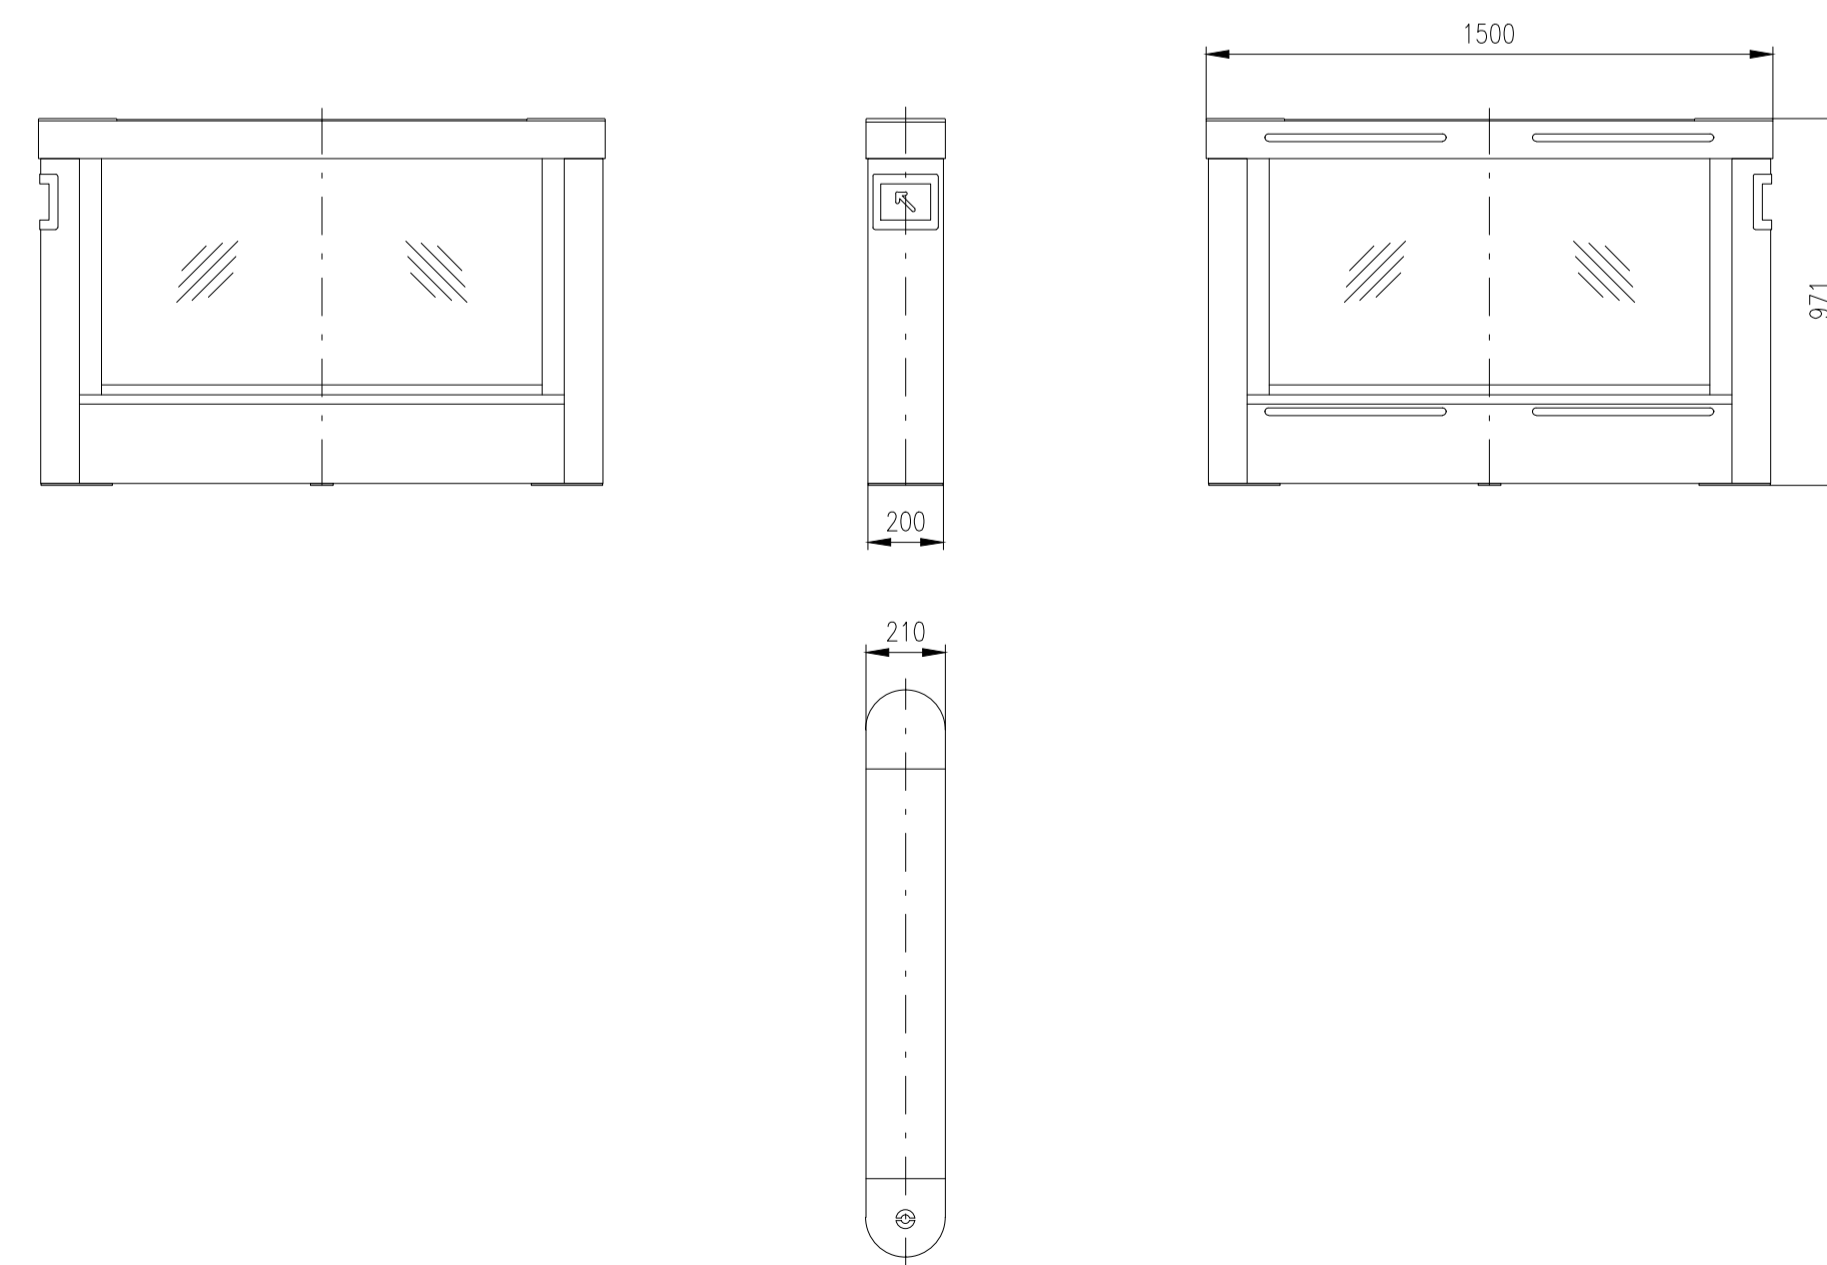

Turnstile: EasyGate-SPT-G-M-0W (Top-Glass)

Turnstile: EasyGate-SPT-G-S-0W (Top-Glass)

Design of turnstiles: EASYGATE-SPT-G-Outdoor (Wing: toughened glass 10mm/infill glass panel Connex 6,4mm)

Turnstile: EasyGate-SPT-G-M-2W (Top-Stainless Steel)

Turnstile: EasyGate-SPT-G-M-1W (Top-Stainless Steel)

Turnstile: EasyGate-SPT-G-S-1W (Top-Stainless Steel)

Turnstile: EasyGate-SPT-G-M-0W (Top-Stainless Steel)

Turnstile: EasyGate-SPT-G-S-0W (Top-Stainless Steel)

Design of turnstiles: EASYGATE-SPT-R-Outdoor (Wing: toughened glass 10mm/infill glass panel Connex 6,4mm)

Turnstile: EasyGate-SPT-R-M-2W (Top-Glass)

Turnstile: EasyGate-SPT-R-M-1W (Top-Glass)

Turnstile: EasyGate-SPT-R-S-1W (Top-Glass)

Turnstile: EasyGate-SPT-R-M-0W (Top-Glass)

Turnstile: EasyGate-SPT-R-S-0W (Top-Glass)

Design of turnstiles: EASYGATE-SPT-R-Outdoor (Wing: toughened glass 10mm/infill glass panel Connex 6,4mm)

Turnstile: EasyGate-SPT-R-M-2W (Top-Stainless Steel)