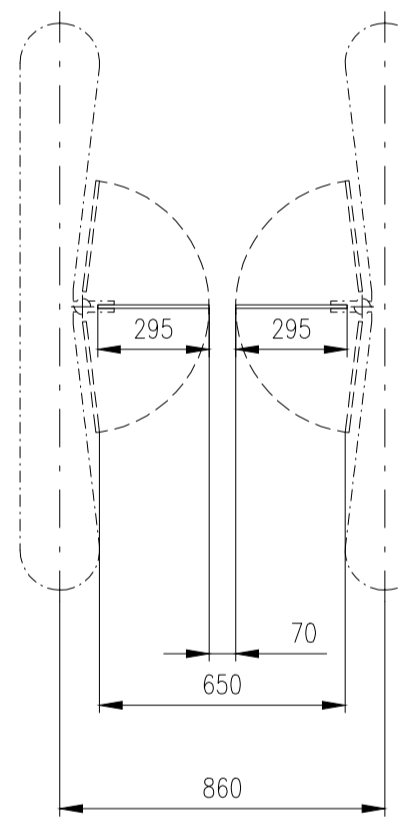

Height=1500-1800

Height=1200-1400

Height=975-1200

Height=1500-1800

Height=1200-1400

Height=975-1200

Design of turnstiles: EASYGATE-SPT-G (selection of passage width)

Passage width=550
(single-wing variant)

Passage width=550

Passage width=650

Passage width=750

Passage width=850

Passage width=920

Passage width=950

Passage width=1050

Design of turnstiles: EASYGATE-SPT-R (selection of passage width)

Passage width=550
(single-wing variant)

Passage width=550

Passage width=650

Passage width=750

Passage width=850

Passage width=920

Passage width=950

Passage width=1050