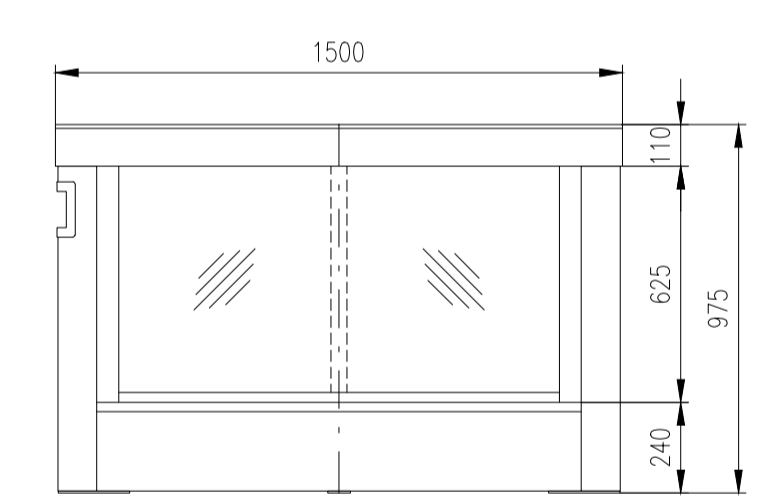

EASYGATE

SPT - Outdoor

Design of turnstiles: EASYGATE-SPT-Outdoor (Example of installation)

Design of turnstiles: EASYGATE-SPT-Outdoor (selection heights wings)

Standard wings (Top - Glass)

Standard wings (Top - Stainless Steel)

Height=1500-1800

Height=1200-1400

Height=975-1200

Height=1500-1800

Height=1200-1400

Height=975-1200

Design of turnstiles: EASYGATE-SPT-G (selection of passage width)

Passage width=550
(single-wing variant)

Passage width=550

Passage width=650

Passage width=750

Passage width=850

Passage width=920

Passage width=950

Passage width=1050

Design of turnstiles: EASYGATE-SPT-R (selection of passage width)

Passage width=550
(single-wing variant)

Passage width=550

Passage width=650

Passage width=750

Passage width=850

Passage width=920

Passage width=950

Passage width=1050