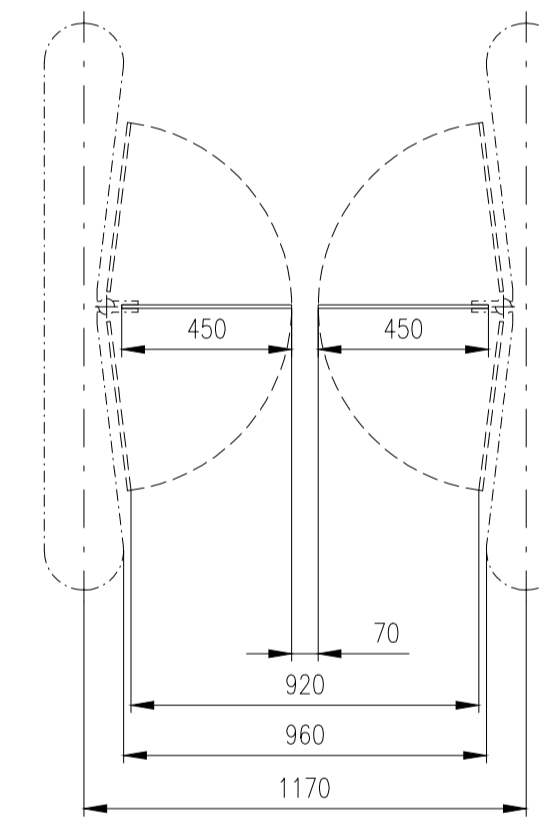

Height=1500-1800

Height=1200-1400

Height=975-1200

Height=1500-1800

Height=1200-1400

Height=975-1200

Design of turnstiles: EASYGATE-SPT-G (selection of passage width)

Passage width=550
(single-wing variant)

Passage width=550

Passage width=650

Passage width=750

Passage width=850

Passage width=920

Passage width=950

Passage width=1050

Design of turnstiles: EASYGATE-SPT-R (selection of passage width)

Passage width=550
(single-wing variant)

Passage width=550

Passage width=650

Passage width=750

Passage width=850

Passage width=920

Passage width=950

Passage width=1050