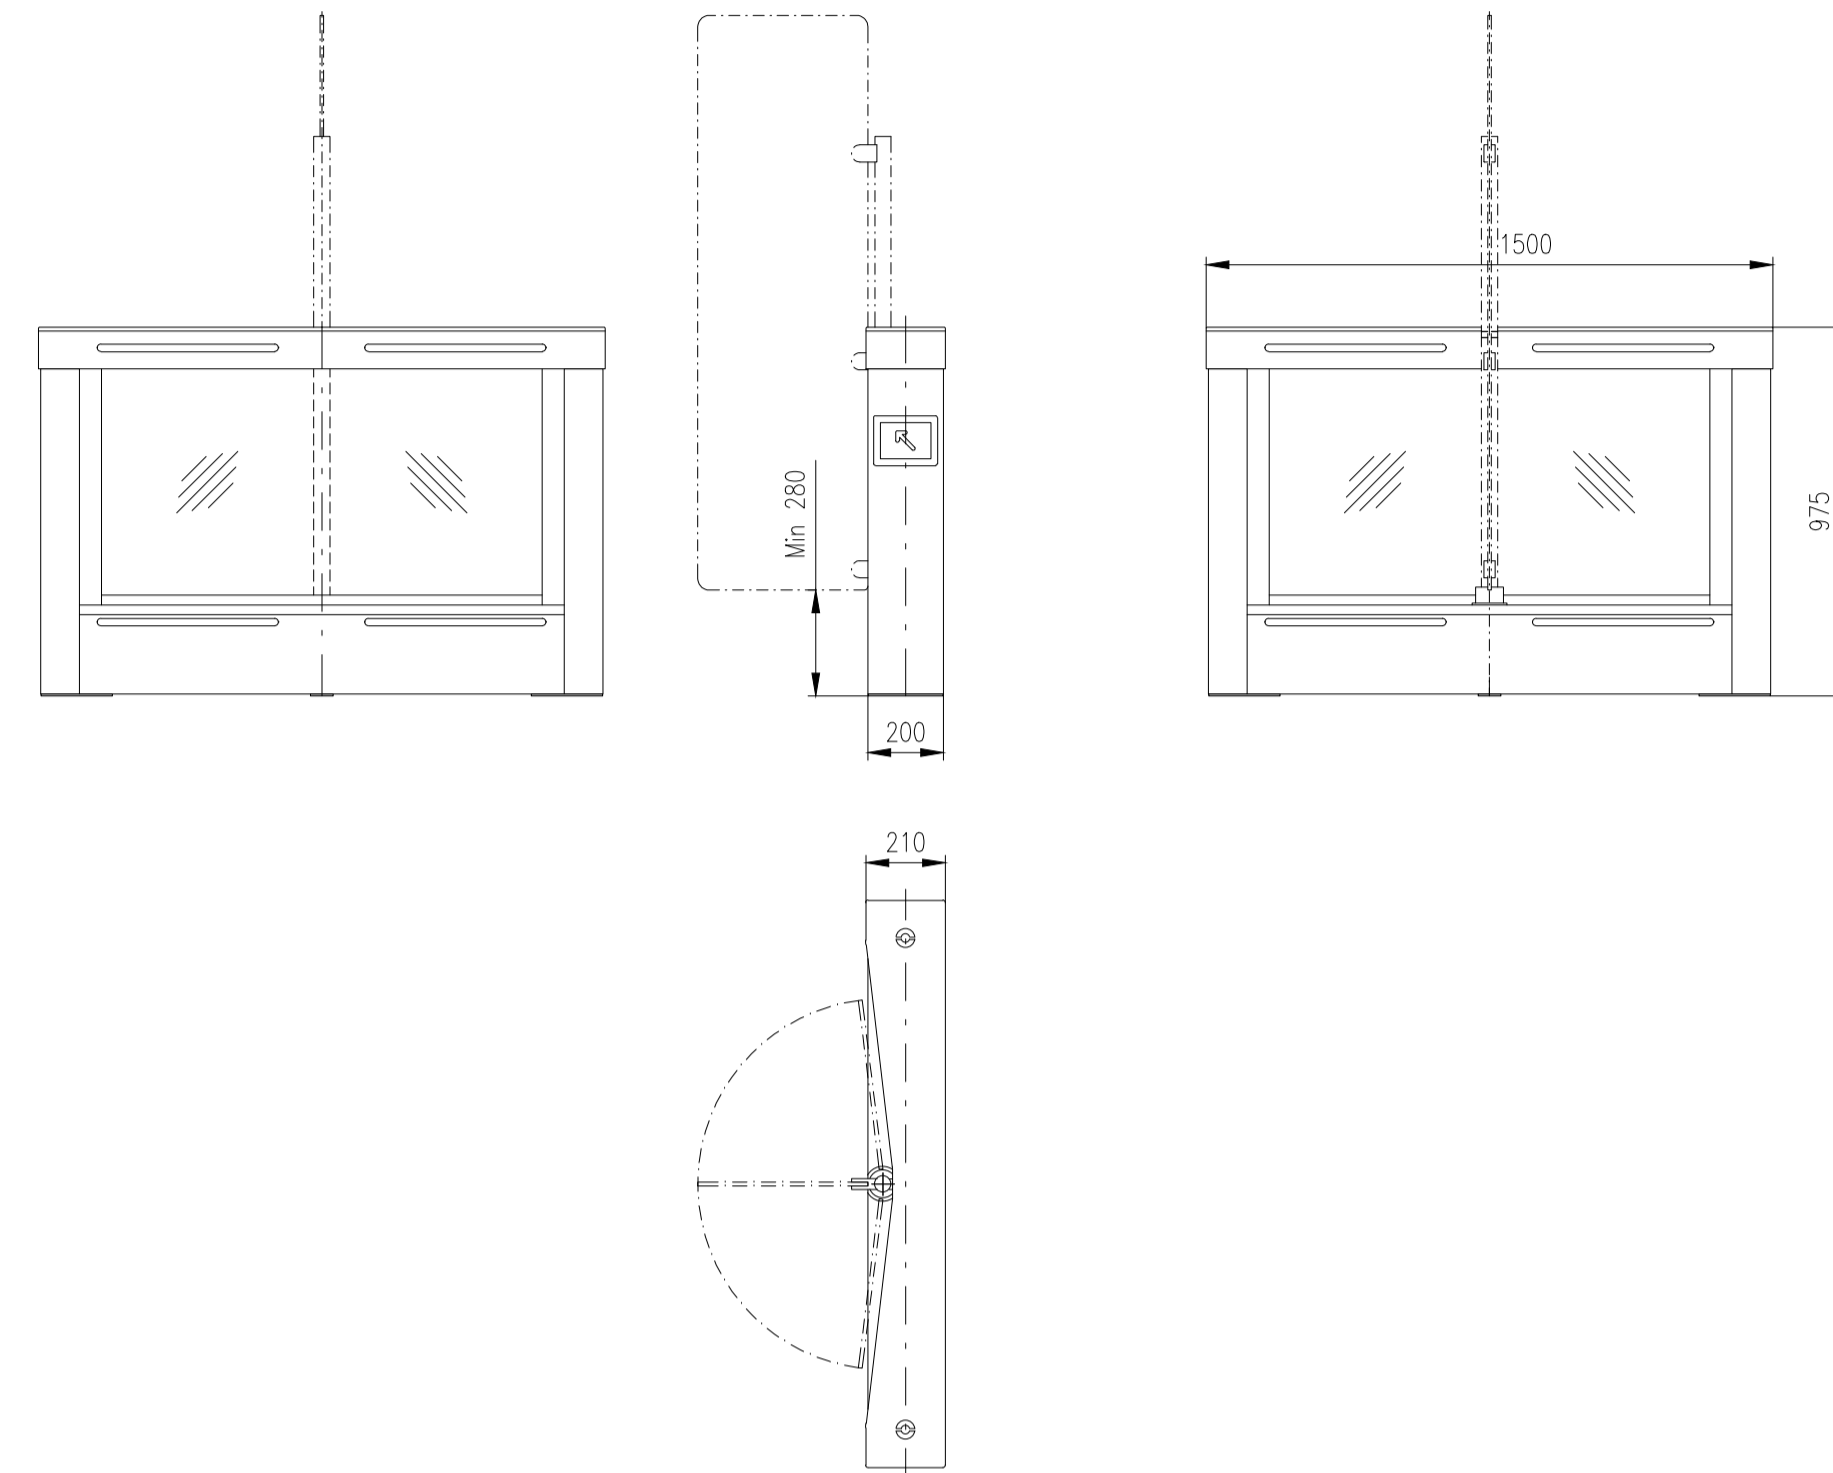

Turnstile: EasyGate-SPT-G-M-0W (Top-Glass)

Turnstile: EasyGate-SPT-G-S-0W (Top-Glass)

Design of turnstiles: EASYGATE-SPT-G-Outdoor (Wing: toughened glass 10mm/infill glass panel Connex 6,4mm)

Turnstile: EasyGate-SPT-G-M-2W (Top-Stainless Steel)

Turnstile: EasyGate-SPT-G-M-1W (Top-Stainless Steel)

Turnstile: EasyGate-SPT-G-S-1W (Top-Stainless Steel)

Turnstile: EasyGate-SPT-G-M-0W (Top-Stainless Steel)

Turnstile: EasyGate-SPT-G-S-0W (Top-Stainless Steel)

Design of turnstiles: EASYGATE-SPT-R-Outdoor (Wing: toughened glass 10mm/infill glass panel Connex 6,4mm)

Turnstile: EasyGate-SPT-R-M-2W (Top-Glass)

Turnstile: EasyGate-SPT-R-M-1W (Top-Glass)

Turnstile: EasyGate-SPT-R-S-1W (Top-Glass)

Turnstile: EasyGate-SPT-R-M-0W (Top-Glass)

Turnstile: EasyGate-SPT-R-S-0W (Top-Glass)

Design of turnstiles: EASYGATE-SPT-R-Outdoor (Wing: toughened glass 10mm/infill glass panel Connex 6,4mm)

Turnstile: EasyGate-SPT-R-M-2W (Top-Stainless Steel)