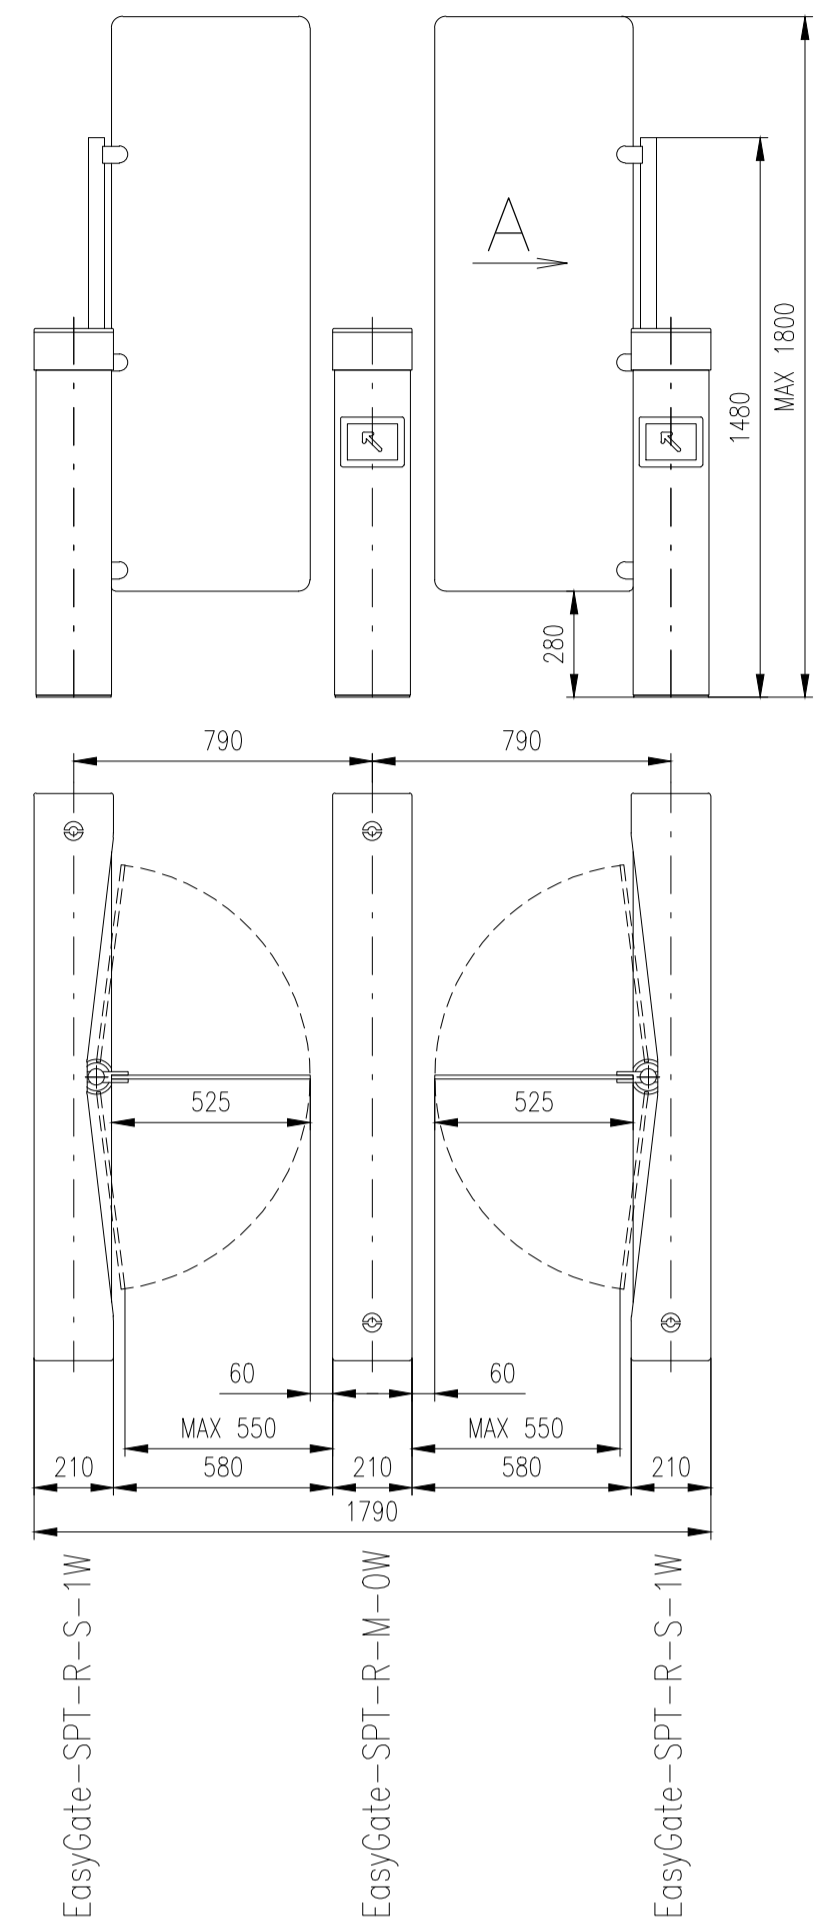

EASYGATE

SPT - Outdoor

Design of turnstiles: EASYGATE-SPT-Outdoor (Example of installation)

Design of turnstiles: EASYGATE-SPT-Outdoor (selection heights wings)

Standard wings (Top - Glass)

Standard wings (Top - Stainless Steel)

Height=1500-1800

Height=1200-1400

Height=975-1200

Height=1500-1800

Height=1200-1400

Height=975-1200

Design of turnstiles: EASYGATE-SPT-G (selection of passage width)

Passage width=550
(single-wing variant)

Passage width=550

Passage width=650

Passage width=750

Passage width=850

Passage width=920

Passage width=950

Passage width=1050

Design of turnstiles: EASYGATE-SPT-R (selection of passage width)

Passage width=550
(single-wing variant)

Passage width=550

Passage width=650

Passage width=750

Passage width=850

Passage width=920

Passage width=950

Passage width=1050