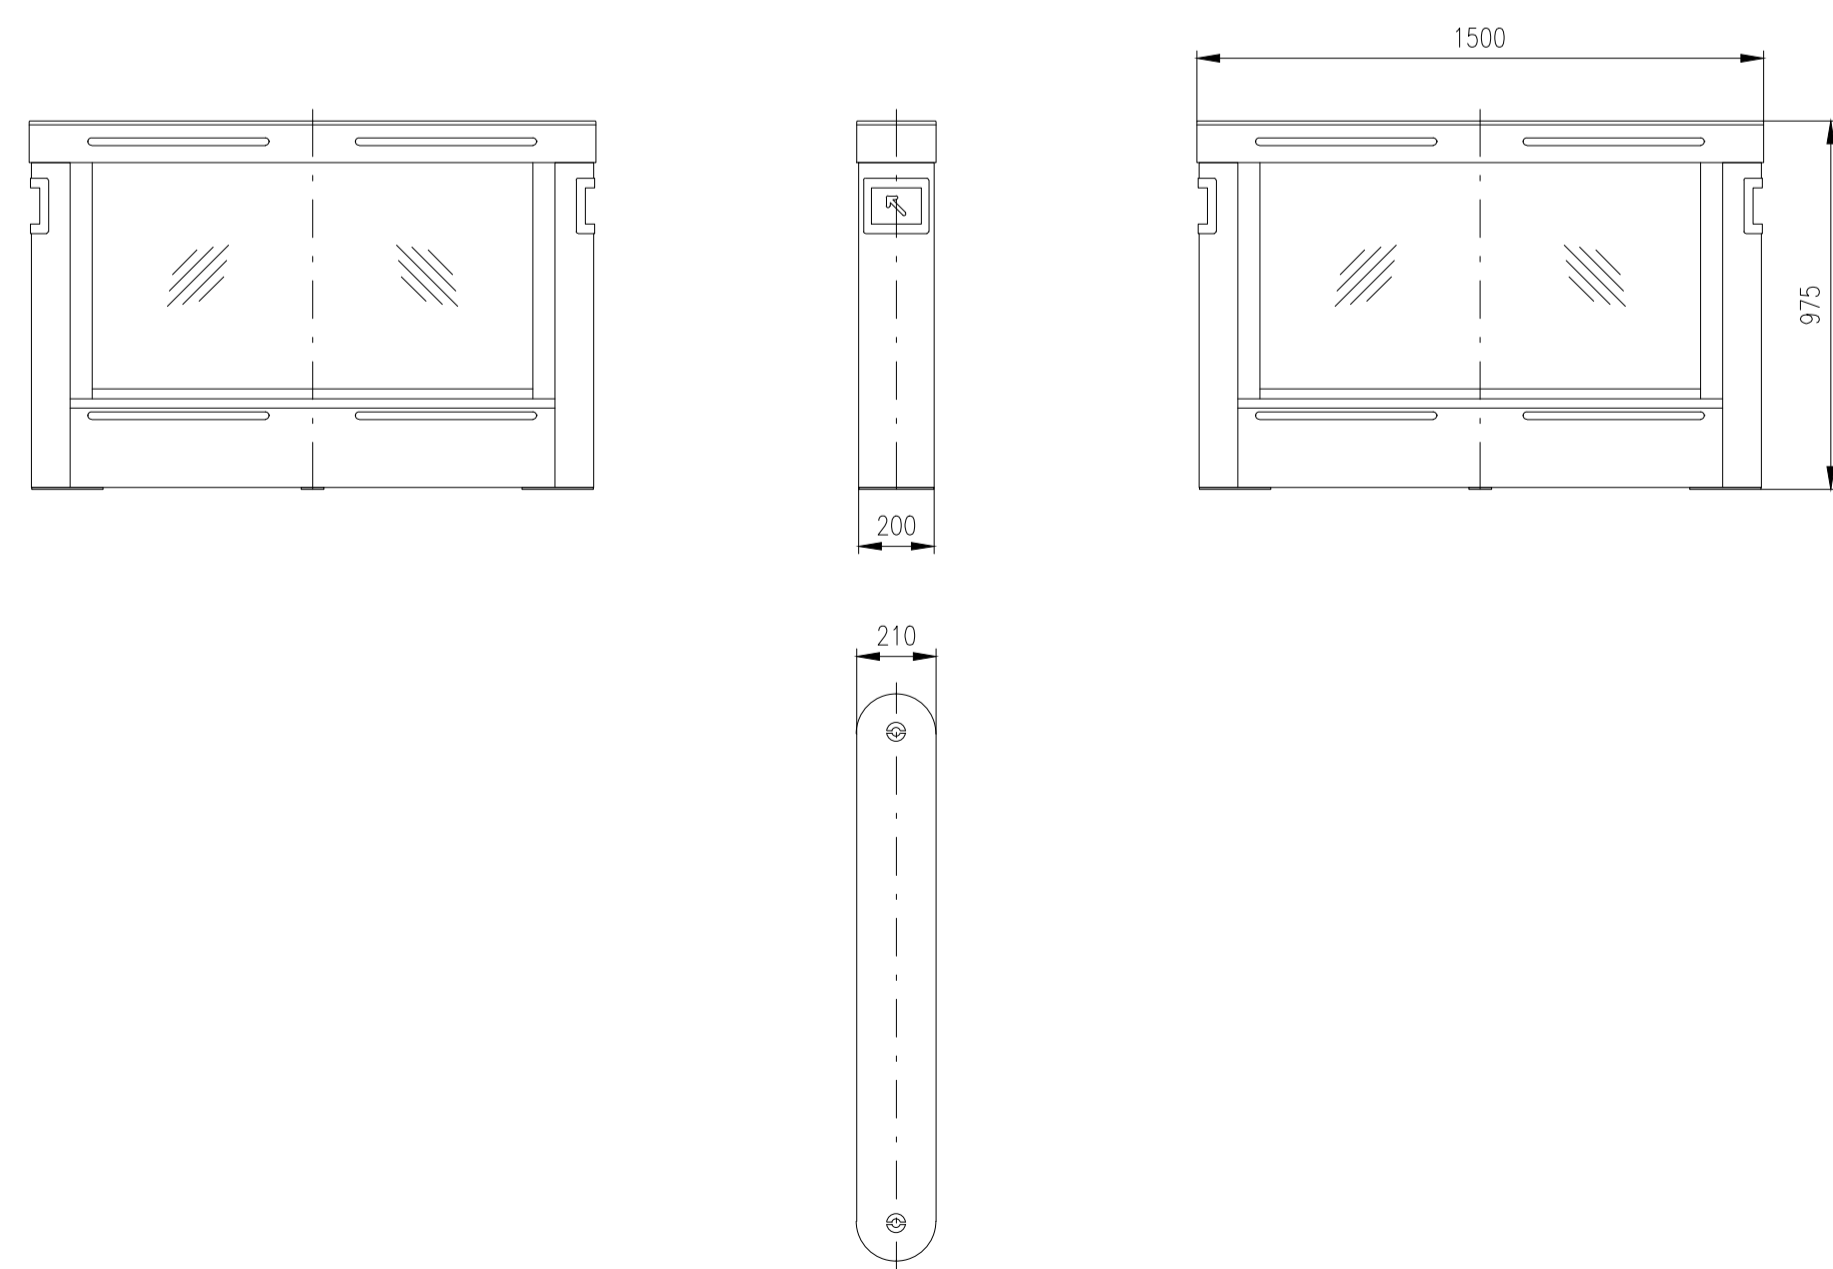

Passage width=550
(single-wing variant)

Passage width=550

Passage width=650

Passage width=750

Passage width=850

Passage width=920

Passage width=950

Passage width=1050

Design of turnstiles: EASYGATE-SPT-G-Outdoor (Wing: toughened glass 10mm/infill glass panel Connex 6,4mm)

Turnstile: EasyGate-SPT-G-M-2W (Top-Glass)

Turnstile: EasyGate-SPT-G-M-1W (Top-Glass)

Turnstile: EasyGate-SPT-G-S-1W (Top-Glass)

Turnstile: EasyGate-SPT-G-M-0W (Top-Glass)

Turnstile: EasyGate-SPT-G-S-0W (Top-Glass)

Design of turnstiles: EASYGATE-SPT-G-Outdoor (Wing: toughened glass 10mm/infill glass panel Connex 6,4mm)

Turnstile: EasyGate-SPT-G-M-2W (Top-Stainless Steel)