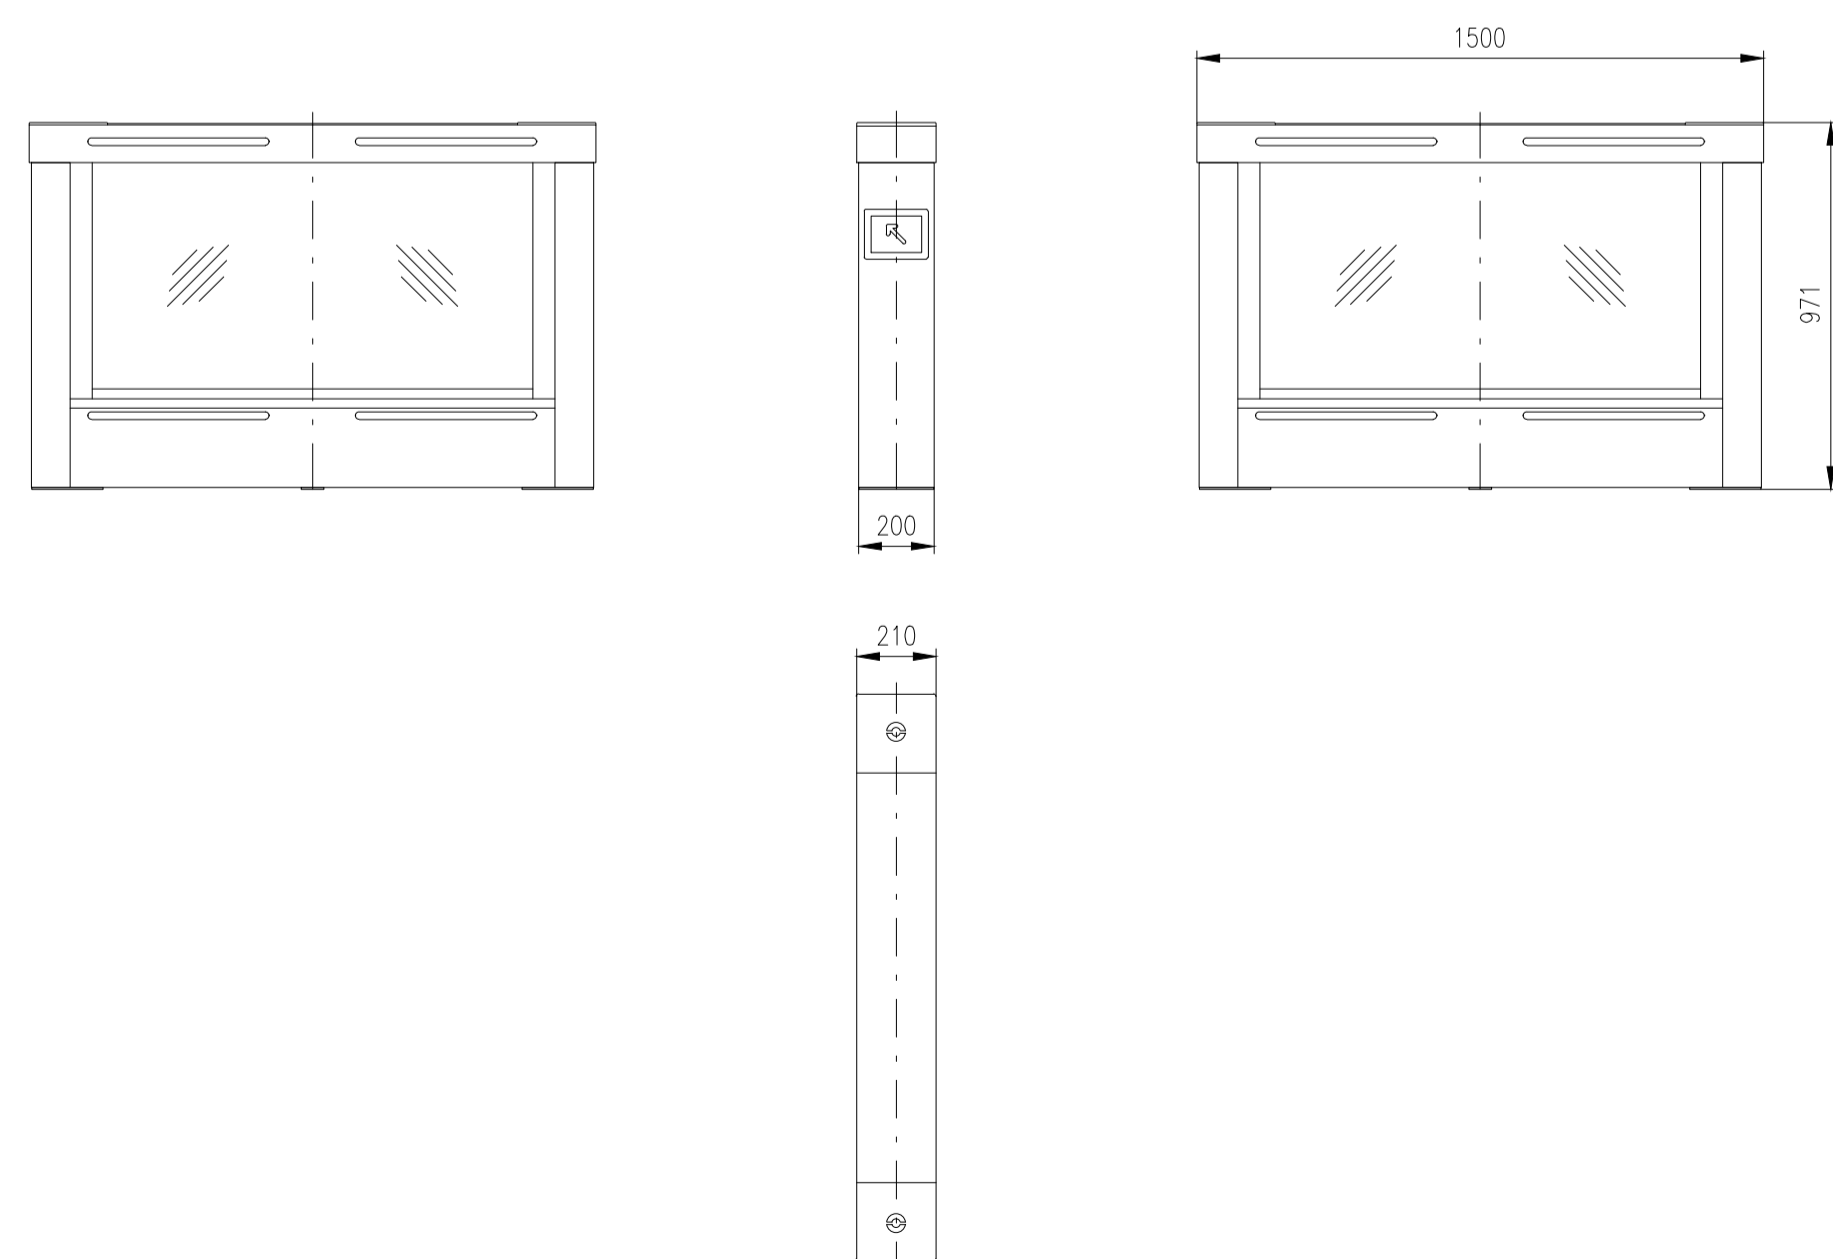

Design of turnstiles: EASYGATE-SPT-R-Outdoor (Wing: toughened glass 10mm/infill glass panel Connex 6,4mm)

Turnstile: EasyGate-SPT-R-M-2W (Top-Glass)

Turnstile: EasyGate-SPT-R-M-1W (Top-Glass)

Turnstile: EasyGate-SPT-R-S-1W (Top-Glass)

Turnstile: EasyGate-SPT-R-M-0W (Top-Glass)

Turnstile: EasyGate-SPT-R-S-0W (Top-Glass)

Design of turnstiles: EASYGATE-SPT-R-Outdoor (Wing: toughened glass 10mm/infill glass panel Connex 6,4mm)

Turnstile: EasyGate-SPT-R-M-2W (Top-Stainless Steel)

Turnstile: EasyGate-SPT-R-M-1W (Top-Stainless Steel)

Turnstile: EasyGate-SPT-R-S-1W (Top-Stainless Steel)

Turnstile: EasyGate-SPT-R-M-0W (Top-Stainless Steel)

Turnstile: EasyGate-SPT-R-S-0W (Top-Stainless Steel)