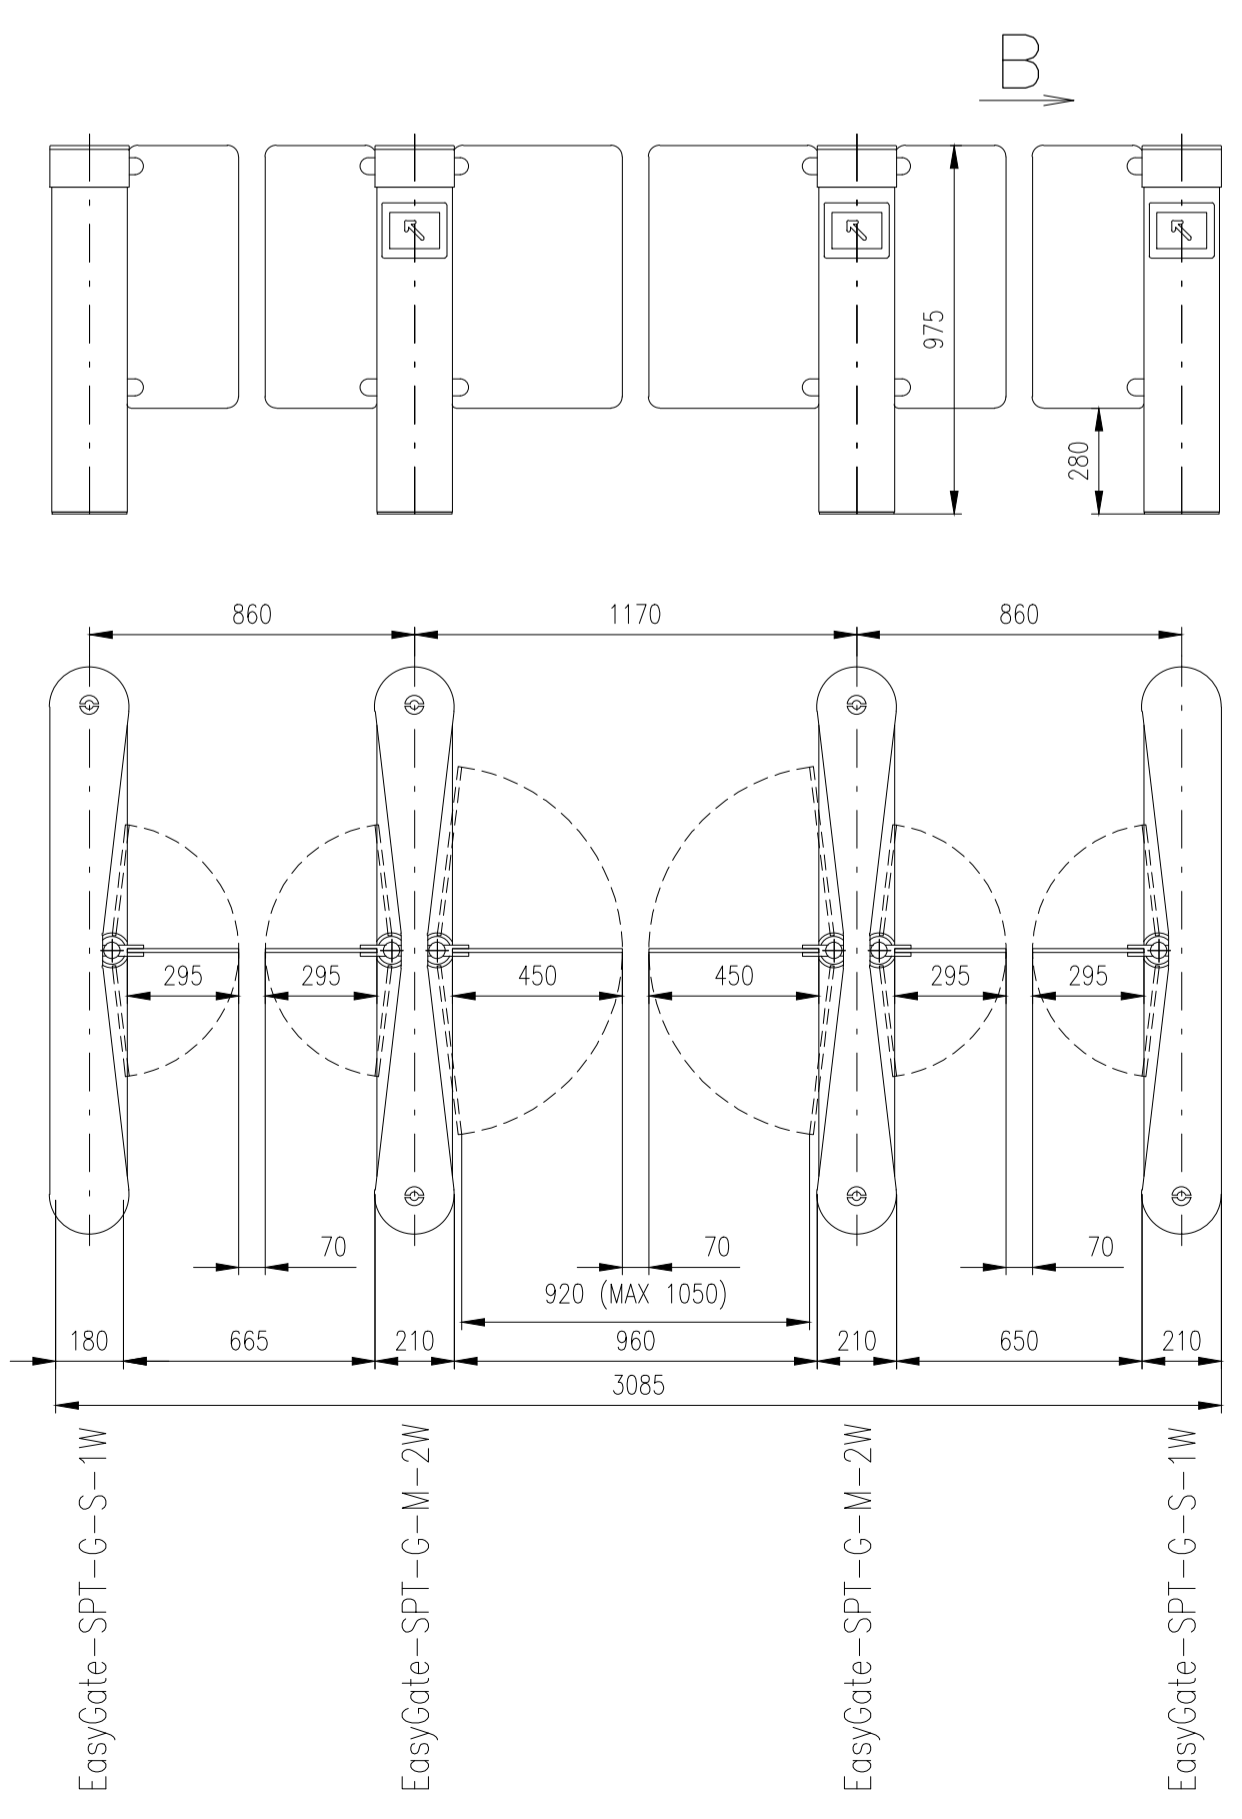

EASYGATE

SPT - Outdoor

Design of turnstiles: EASYGATE-SPT-Outdoor (Example of installation)

Design of turnstiles: EASYGATE-SPT-Outdoor (selection heights wings)

Standard wings (Top - Glass)

Standard wings (Top - Stainless Steel)

Height=1500-1800

Height=1200-1400

Height=975-1200

Height=1500-1800

Height=1200-1400

Height=975-1200

Design of turnstiles: EASYGATE-SPT-G (selection of passage width)

Passage width=550
(single-wing variant)

Passage width=550

Passage width=650

Passage width=750

Passage width=850

Passage width=920

Passage width=950

Passage width=1050

Design of turnstiles: EASYGATE-SPT-R (selection of passage width)

Passage width=550
(single-wing variant)

Passage width=550

Passage width=650

Passage width=750

Passage width=850

Passage width=920

Passage width=950

Passage width=1050