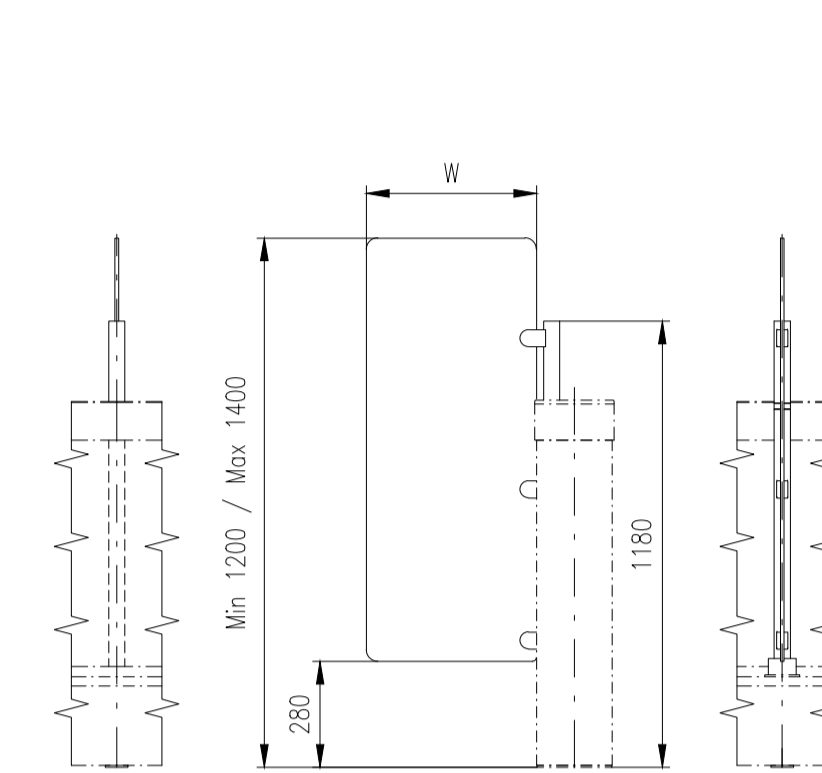

Height=1500-1800

Height=1200-1400

Height=975-1200

Height=1500-1800

Height=1200-1400

Height=975-1200

Design of turnstiles: EASYGATE-SPT-G (selection of passage width)

Passage width=550
(single-wing variant)

Passage width=550

Passage width=650

Passage width=750

Passage width=850

Passage width=920

Passage width=950

Passage width=1050

Design of turnstiles: EASYGATE-SPT-R (selection of passage width)