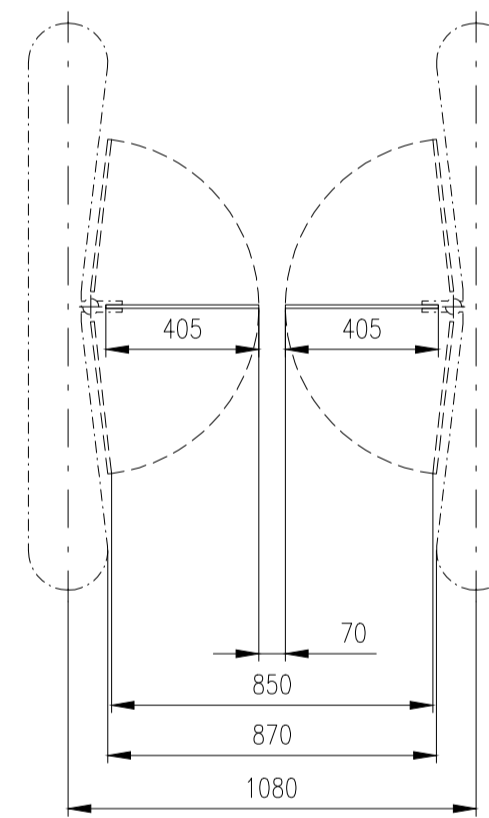

Height=1500-1800

Height=1200-1400

Height=975-1200

Height=1500-1800

Height=1200-1400

Height=975-1200

Design of turnstiles: EASYGATE-SPT-G (selection of passage width)

Passage width=550
(single-wing variant)

Passage width=550

Passage width=650

Passage width=750

Passage width=850

Passage width=920

Passage width=950

Passage width=1050

Design of turnstiles: EASYGATE-SPT-R (selection of passage width)

Passage width=550
(single-wing variant)

Passage width=550

Passage width=650

Passage width=750

Passage width=850

Passage width=920

Passage width=950

Passage width=1050