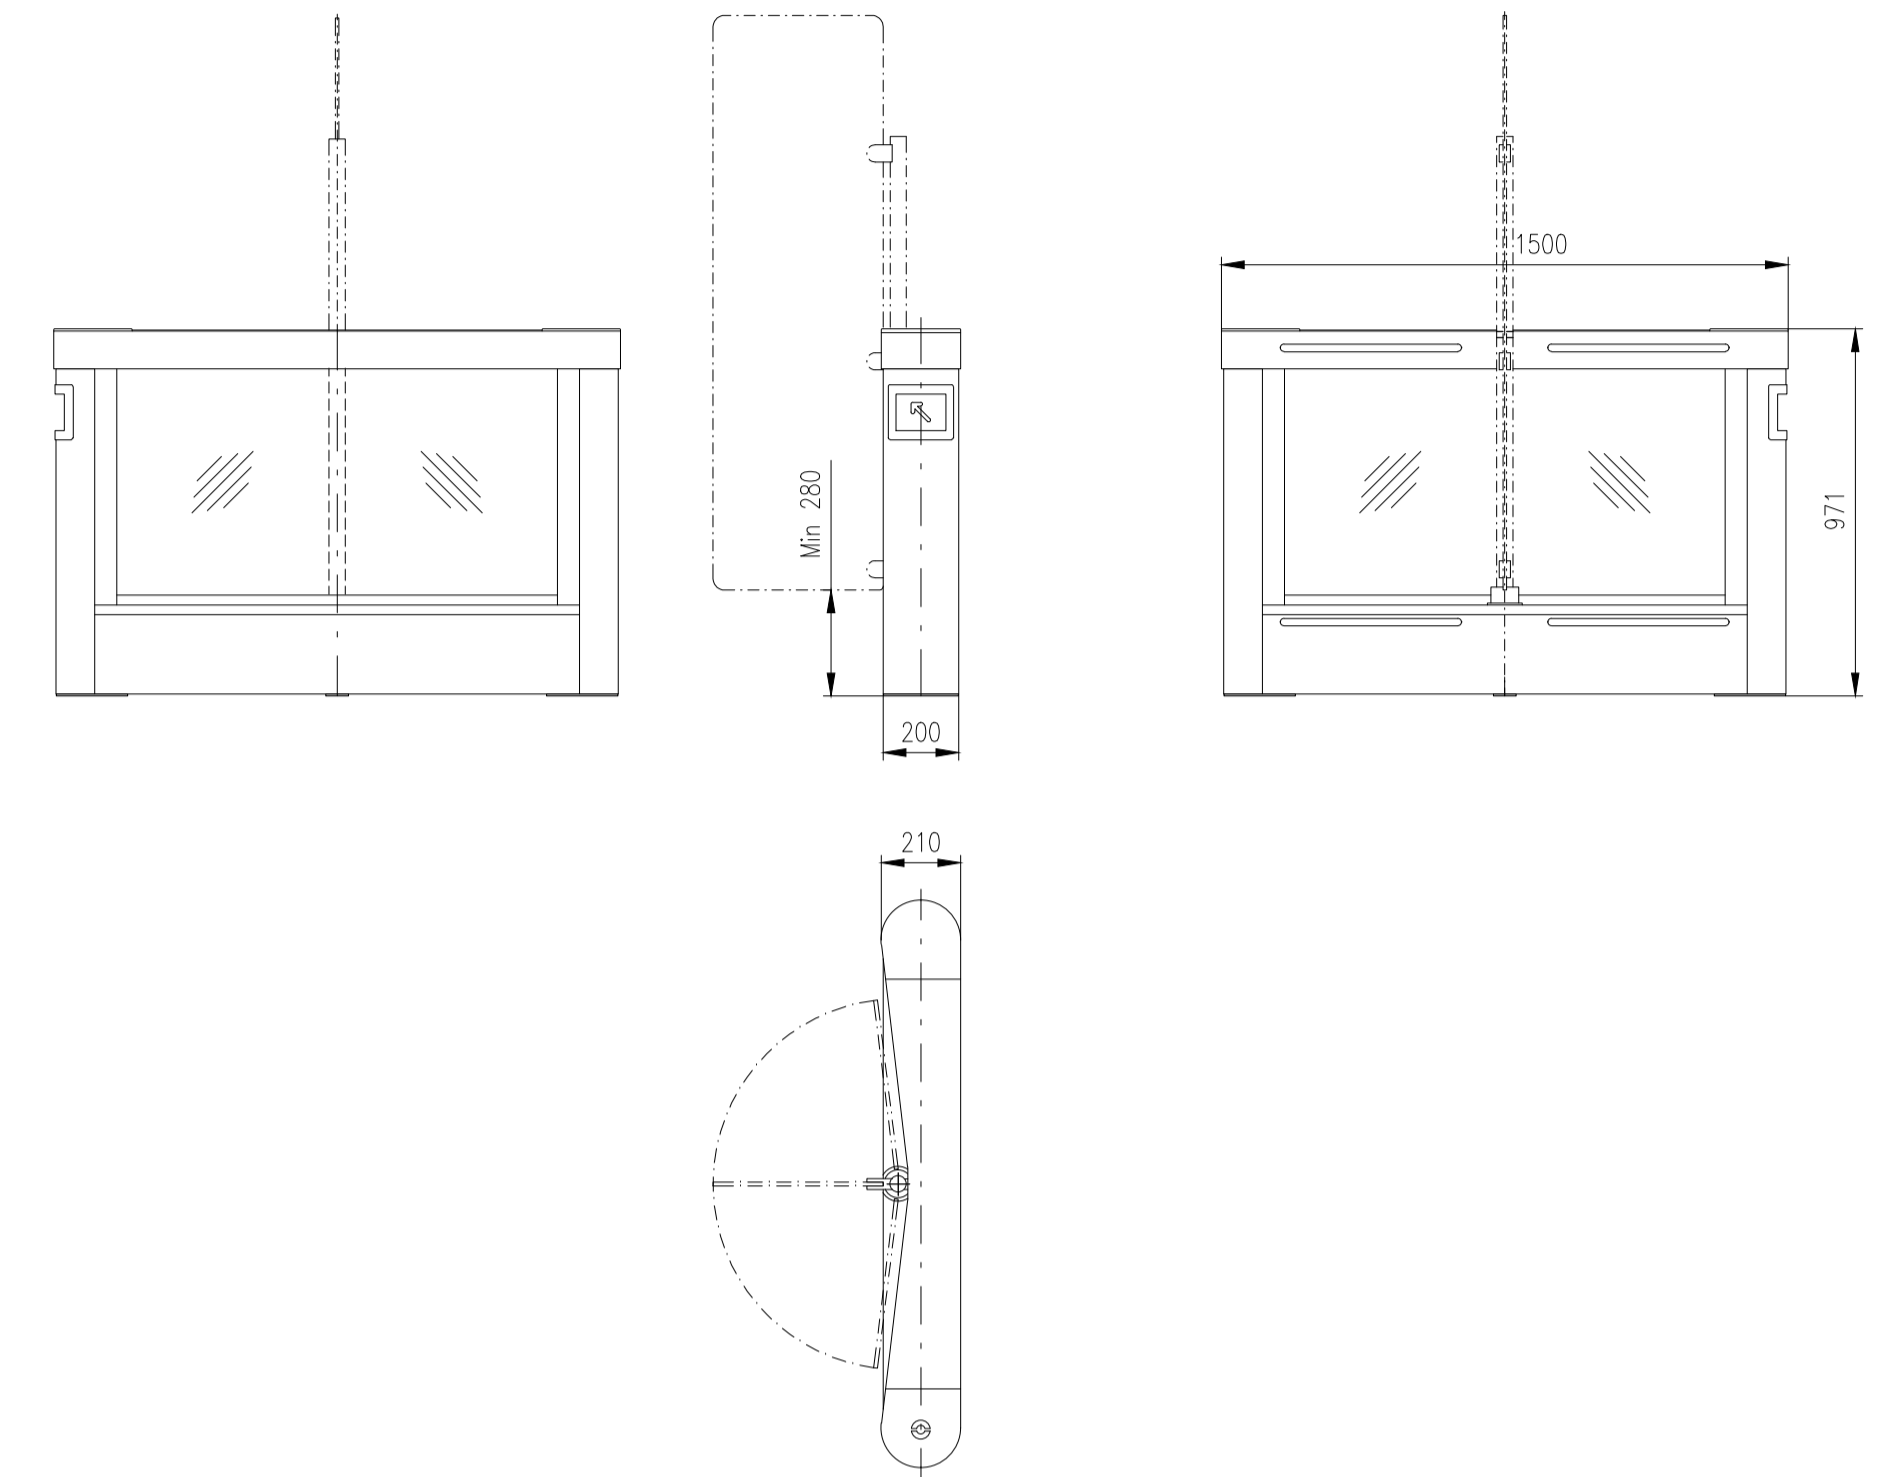

Design of turnstiles: EASYGATE-SPT-G-Outdoor (Wing: toughened glass 10mm/infill glass panel Connex 6,4mm)

Turnstile: EasyGate-SPT-G-M-2W (Top-Glass)

Turnstile: EasyGate-SPT-G-M-1W (Top-Glass)

Turnstile: EasyGate-SPT-G-S-1W (Top-Glass)

Turnstile: EasyGate-SPT-G-M-0W (Top-Glass)

Turnstile: EasyGate-SPT-G-S-0W (Top-Glass)

Design of turnstiles: EASYGATE-SPT-G-Outdoor (Wing: toughened glass 10mm/infill glass panel Connex 6,4mm)

Turnstile: EasyGate-SPT-G-M-2W (Top-Stainless Steel)

Turnstile: EasyGate-SPT-G-M-1W (Top-Stainless Steel)

Turnstile: EasyGate-SPT-G-S-1W (Top-Stainless Steel)

Turnstile: EasyGate-SPT-G-M-0W (Top-Stainless Steel)

Turnstile: EasyGate-SPT-G-S-0W (Top-Stainless Steel)