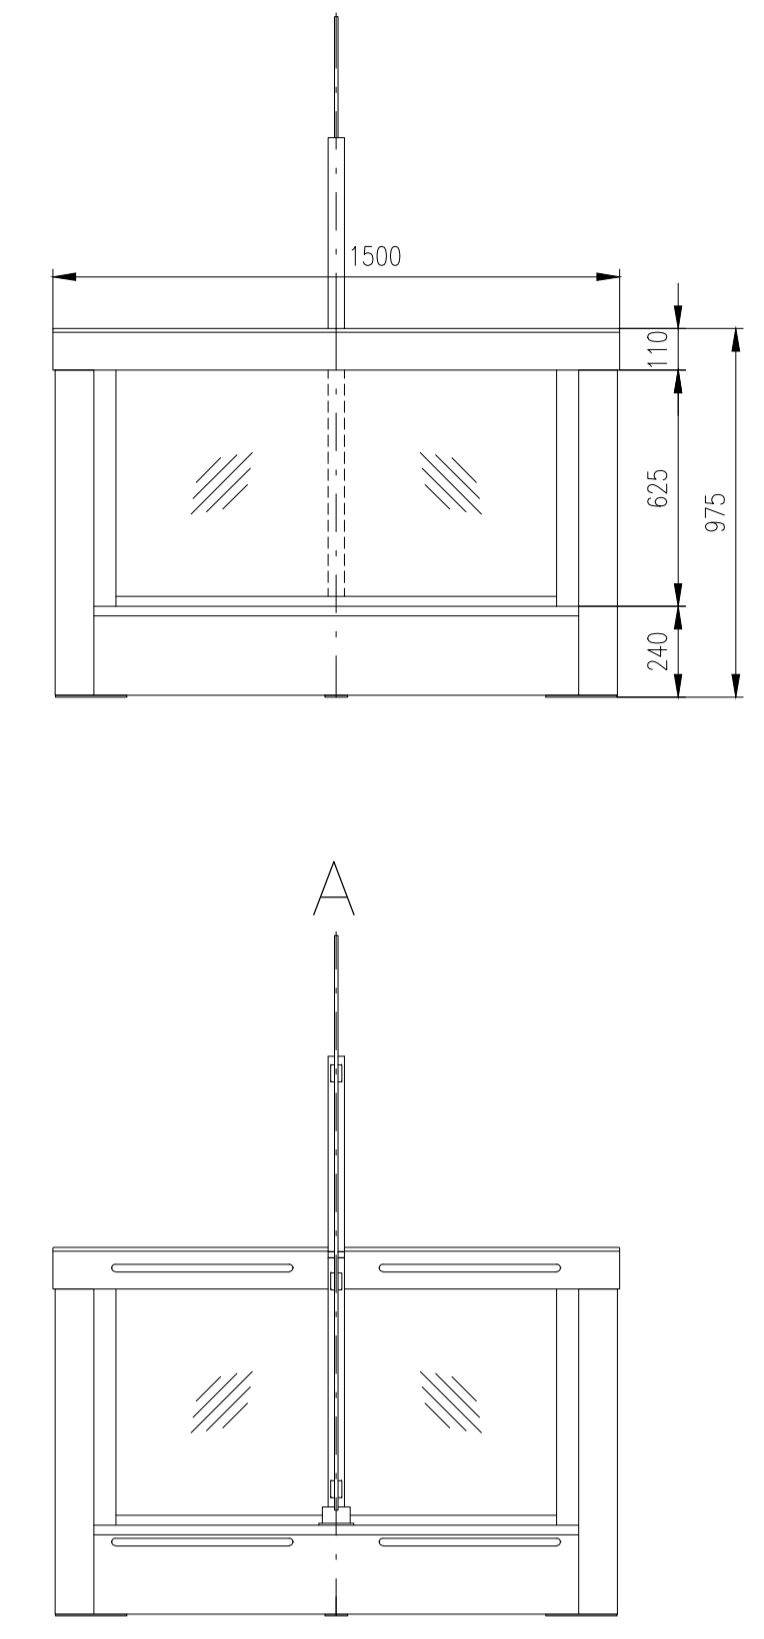

EASYGATE

SPT - Outdoor

Design of turnstiles: EASYGATE-SPT-Outdoor (Example of installation)

Design of turnstiles: EASYGATE-SPT-Outdoor (selection heights wings)

Standard wings (Top - Glass)

Standard wings (Top - Stainless Steel)

Height=1500-1800

Height=1200-1400

Height=975-1200

Height=1500-1800

Height=1200-1400

Height=975-1200

Design of turnstiles: EASYGATE-SPT-G (selection of passage width)

Passage width=550
(single-wing variant)

Passage width=550

Passage width=650

Passage width=750

Passage width=850

Passage width=920

Passage width=950

Passage width=1050

Design of turnstiles: EASYGATE-SPT-R (selection of passage width)