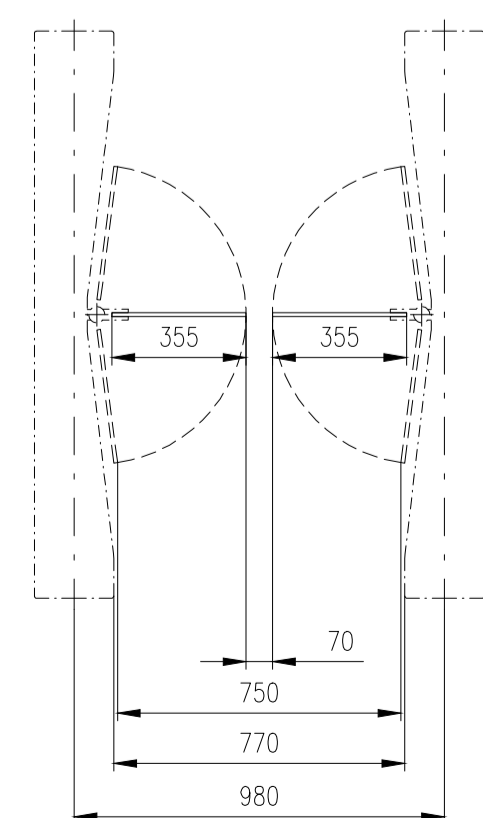

Height=1500-1800

Height=1200-1400

Height=975-1200

Height=1500-1800

Height=1200-1400

Height=975-1200

Design of turnstiles: EASYGATE-SPT-G (selection of passage width)

Passage width=550
(single-wing variant)

Passage width=550

Passage width=650

Passage width=750

Passage width=850

Passage width=920

Passage width=950

Passage width=1050

Design of turnstiles: EASYGATE-SPT-R (selection of passage width)

Passage width=550
(single-wing variant)

Passage width=550

Passage width=650

Passage width=750

Passage width=850

Passage width=920

Passage width=950

Passage width=1050