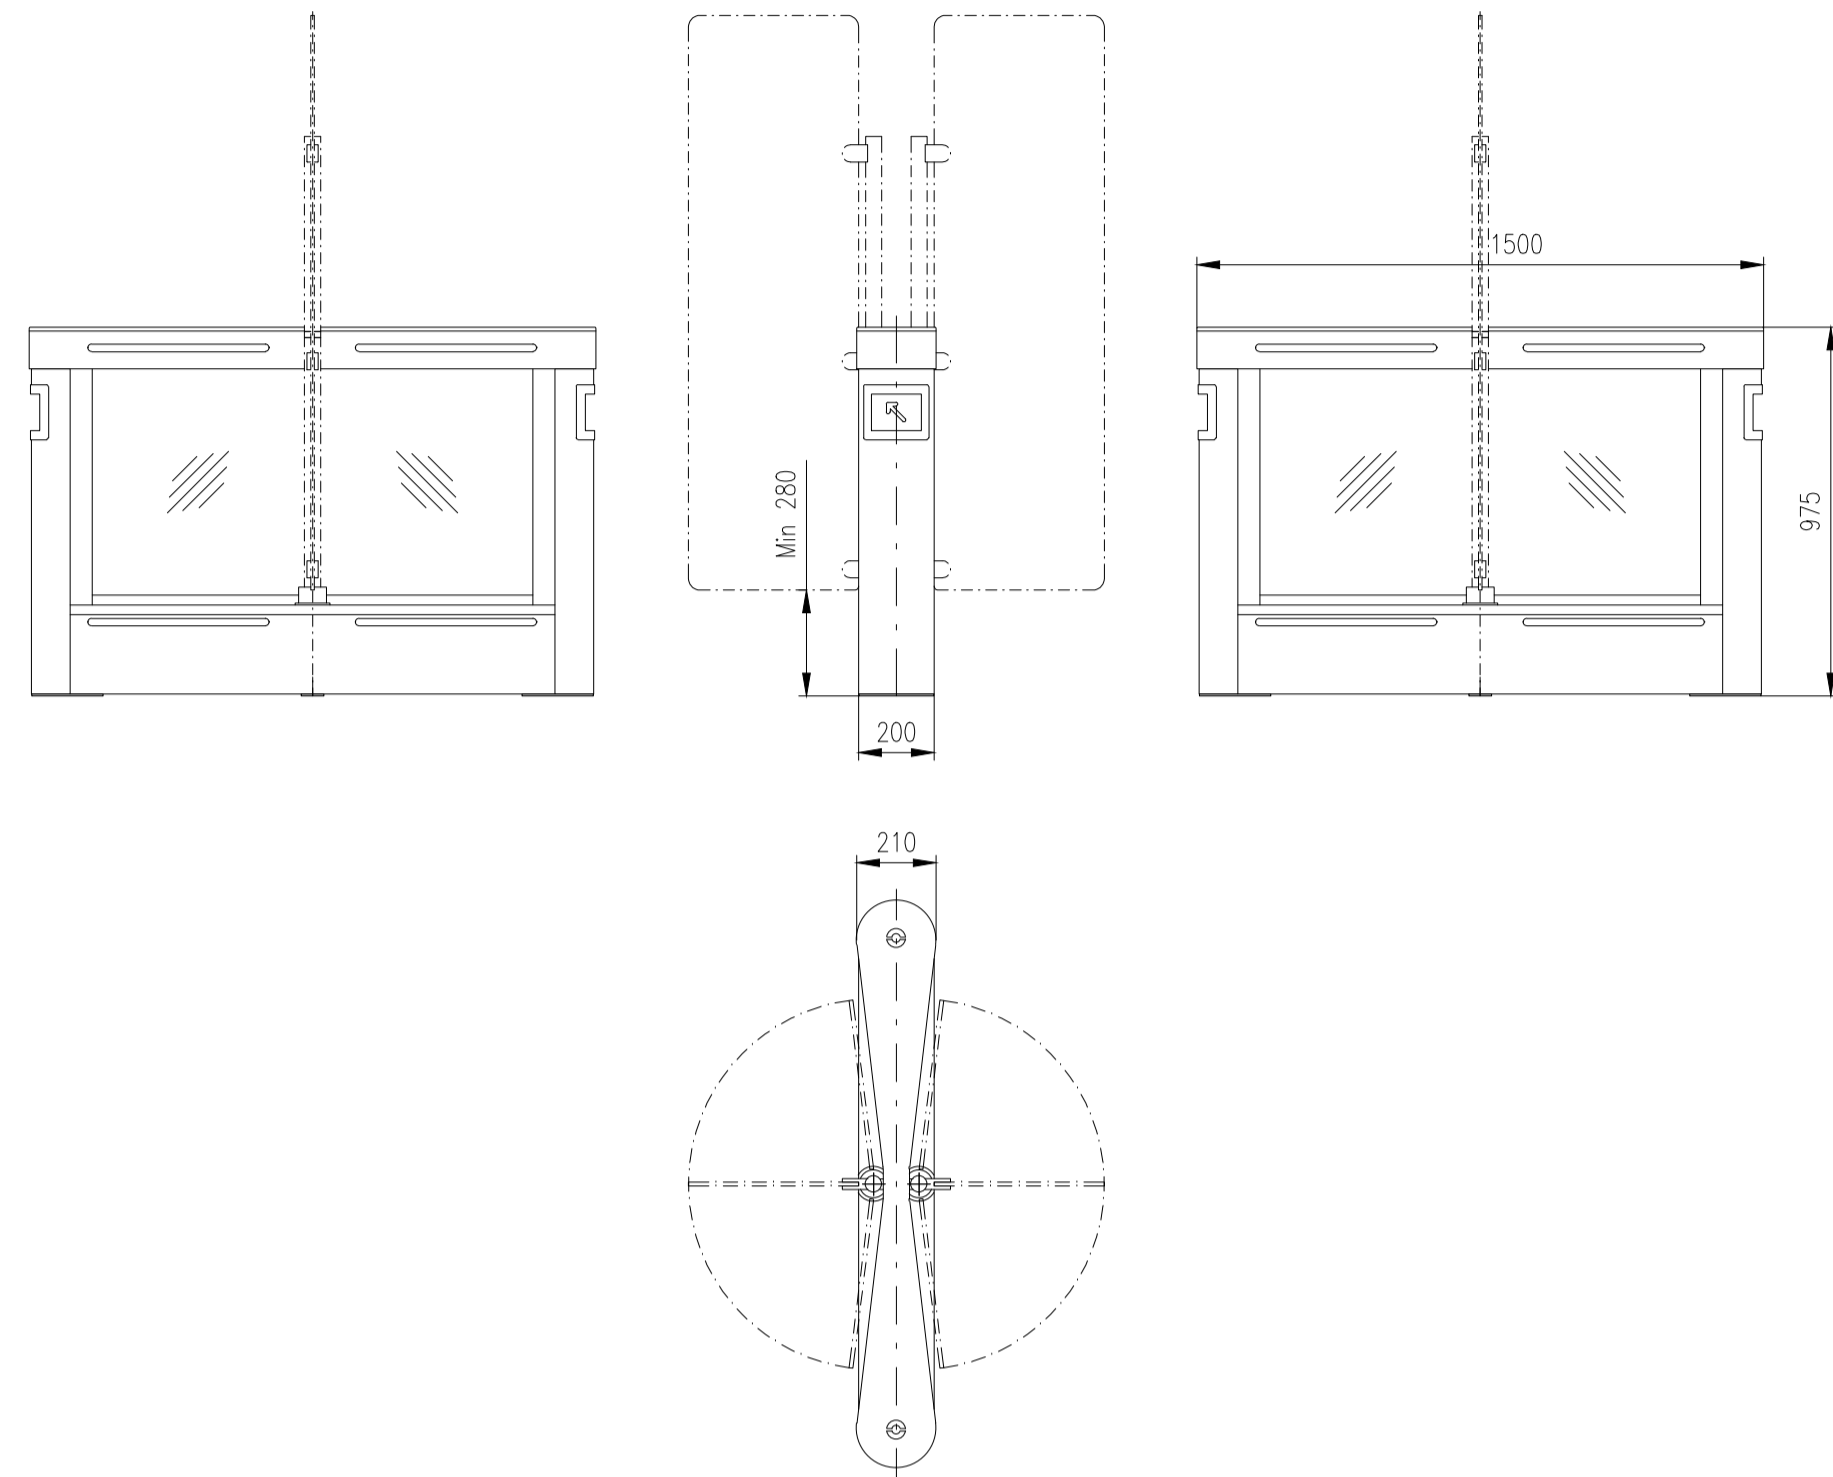

Height=1500-1800

Height=1200-1400

Height=975-1200

Height=1500-1800

Height=1200-1400

Height=975-1200

Design of turnstiles: EASYGATE-SPT-G (selection of passage width)

Passage width=550
(single-wing variant)

Passage width=550

Passage width=650

Passage width=750

Passage width=850

Passage width=920

Passage width=950

Passage width=1050

Design of turnstiles: EASYGATE-SPT-R (selection of passage width)

Passage width=550
(single-wing variant)

Passage width=550

Passage width=650

Passage width=750

Passage width=850

Passage width=920

Passage width=950

Passage width=1050

Design of turnstiles: EASYGATE-SPT-G-Outdoor (Wing: toughened glass 10mm/infill glass panel Connex 6,4mm)

Turnstile: EasyGate-SPT-G-M-2W (Top-Glass)

Turnstile: EasyGate-SPT-G-M-1W (Top-Glass)

Turnstile: EasyGate-SPT-G-S-1W (Top-Glass)