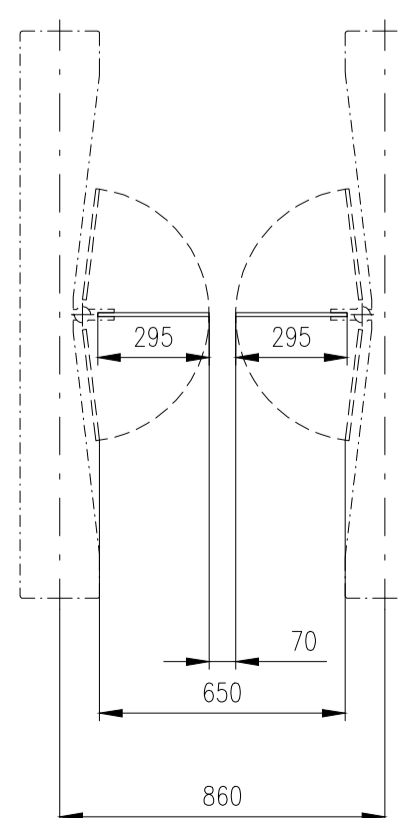

Height=1500-1800

Height=1200-1400

Height=975-1200

Height=1500-1800

Height=1200-1400

Height=975-1200

Design of turnstiles: EASYGATE-SPT-G (selection of passage width)

Passage width=550
(single-wing variant)

Passage width=550

Passage width=650

Passage width=750

Passage width=850

Passage width=920

Passage width=950

Passage width=1050

Design of turnstiles: EASYGATE-SPT-R (selection of passage width)

Passage width=550
(single-wing variant)

Passage width=550

Passage width=650

Passage width=750

Passage width=850

Passage width=920

Passage width=950

Passage width=1050