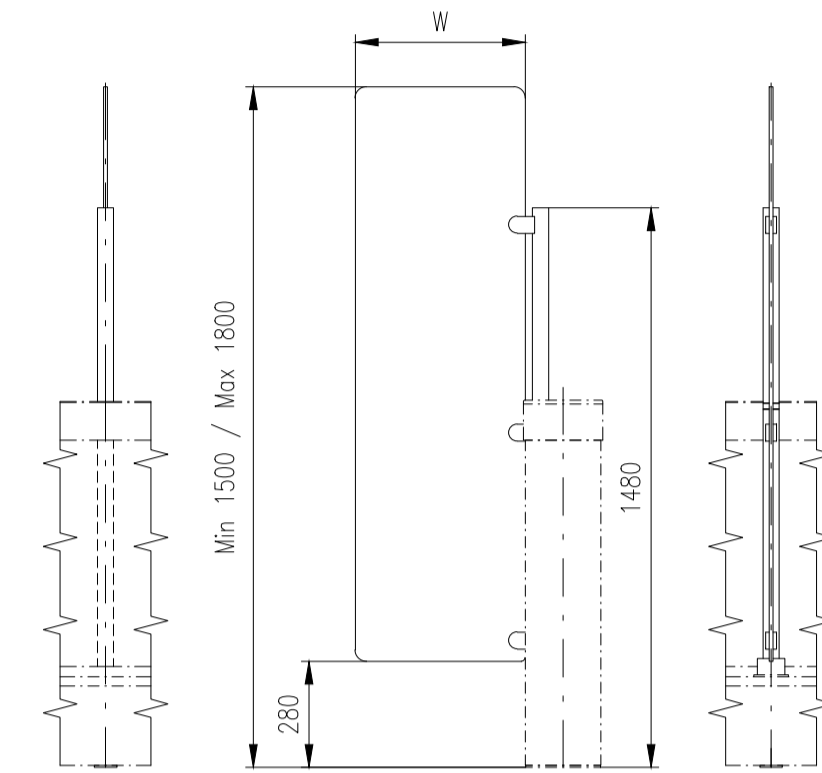

Height=1500-1800

Height=1200-1400

Height=975-1200

Height=1500-1800

Height=1200-1400

Height=975-1200

Design of turnstiles: EASYGATE-SPT-G (selection of passage width)

Passage width=550
(single-wing variant)

Passage width=550

Passage width=650

Passage width=750

Passage width=850

Passage width=920

Passage width=950

Passage width=1050

Design of turnstiles: EASYGATE-SPT-R (selection of passage width)

Passage width=550
(single-wing variant)

Passage width=550

Passage width=650

Passage width=750

Passage width=850

Passage width=920

Passage width=950

Passage width=1050