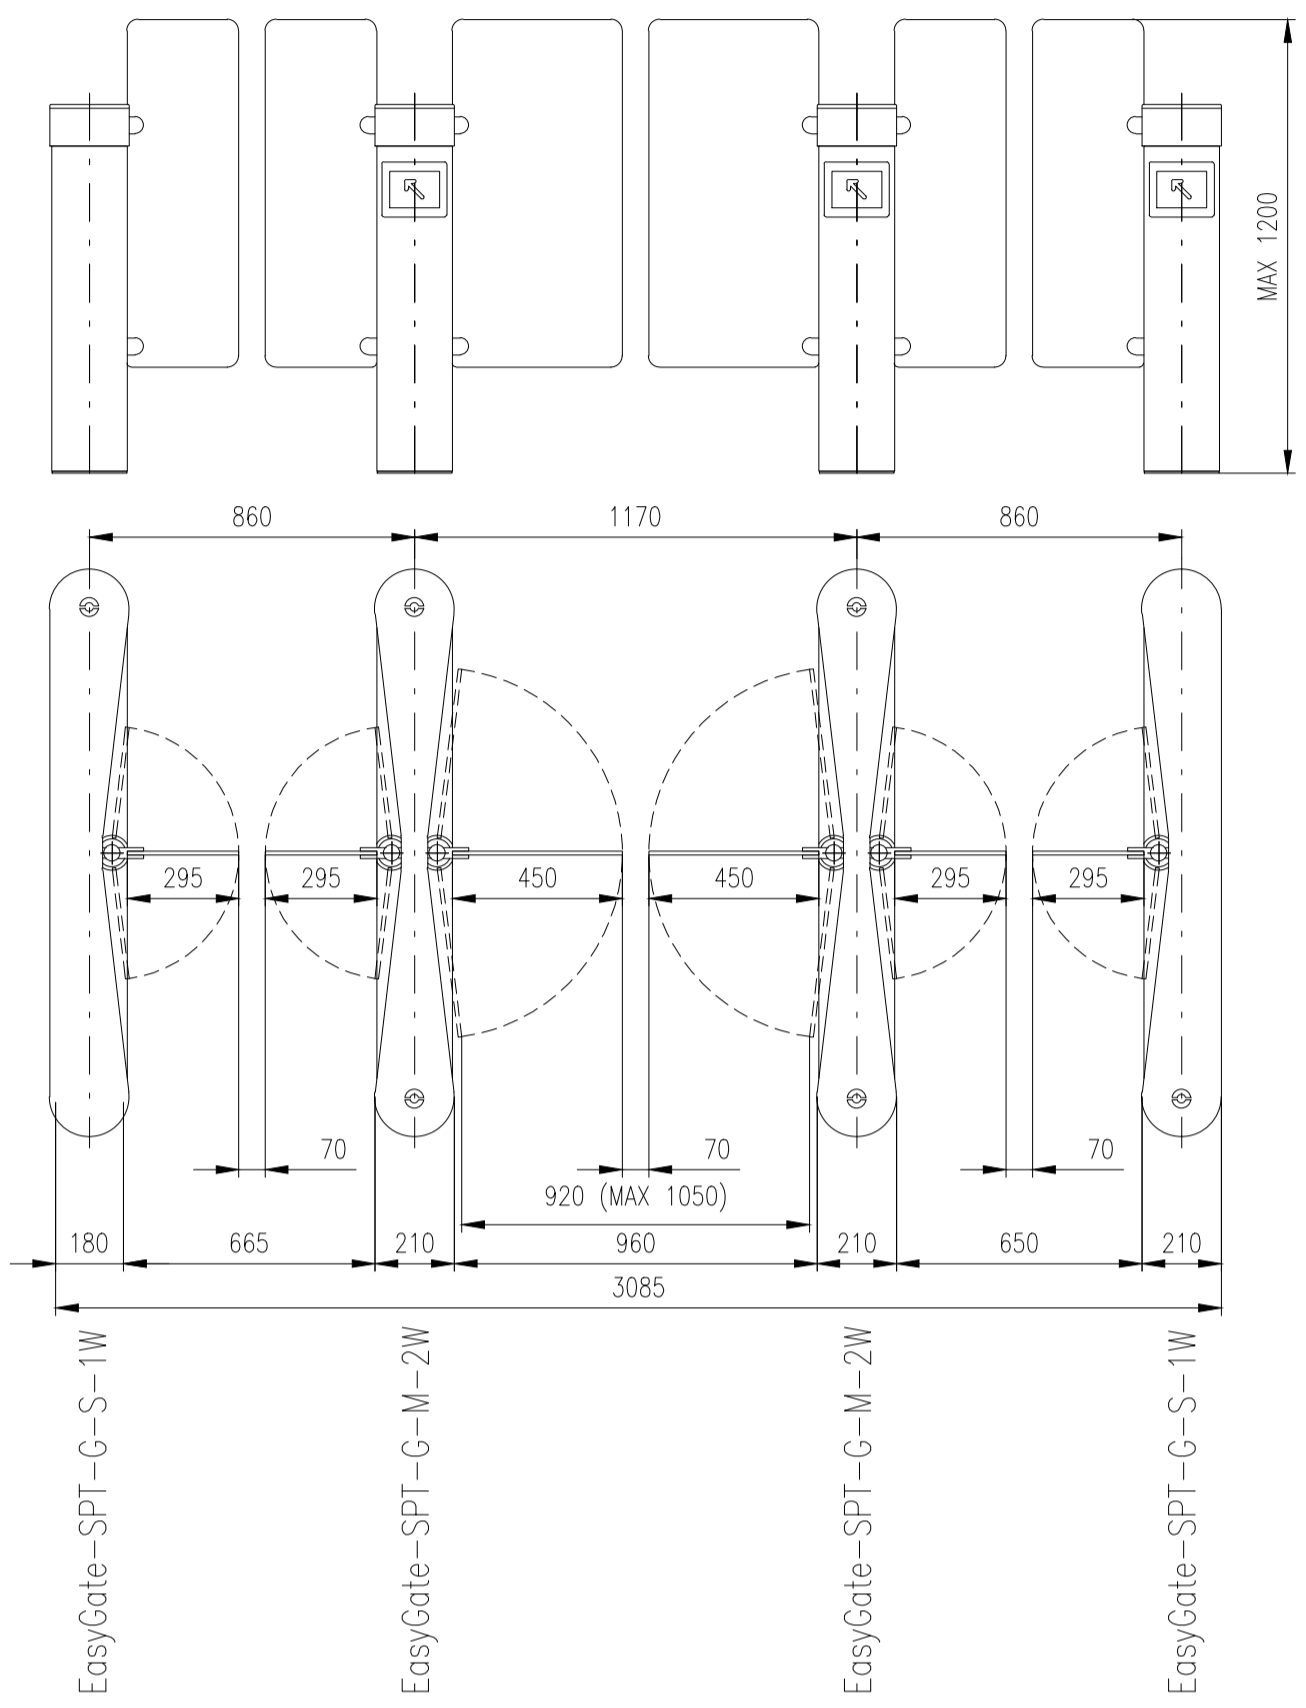

EASYGATE

SPT - Outdoor

Design of turnstiles: EASYGATE-SPT-Outdoor (Example of installation)

Design of turnstiles: EASYGATE-SPT-Outdoor (selection heights wings)

Standard wings (Top - Glass)

Standard wings (Top - Stainless Steel)

Height=1500-1800

Height=1200-1400

Height=975-1200

Height=1500-1800

Height=1200-1400

Height=975-1200

Design of turnstiles: EASYGATE-SPT-G (selection of passage width)

Passage width=550
(single-wing variant)

Passage width=550

Passage width=650

Passage width=750

Passage width=850

Passage width=920

Passage width=950

Passage width=1050

Design of turnstiles: EASYGATE-SPT-R (selection of passage width)

Passage width=550
(single-wing variant)

Passage width=550

Passage width=650

Passage width=750

Passage width=850

Passage width=920

Passage width=950

Passage width=1050