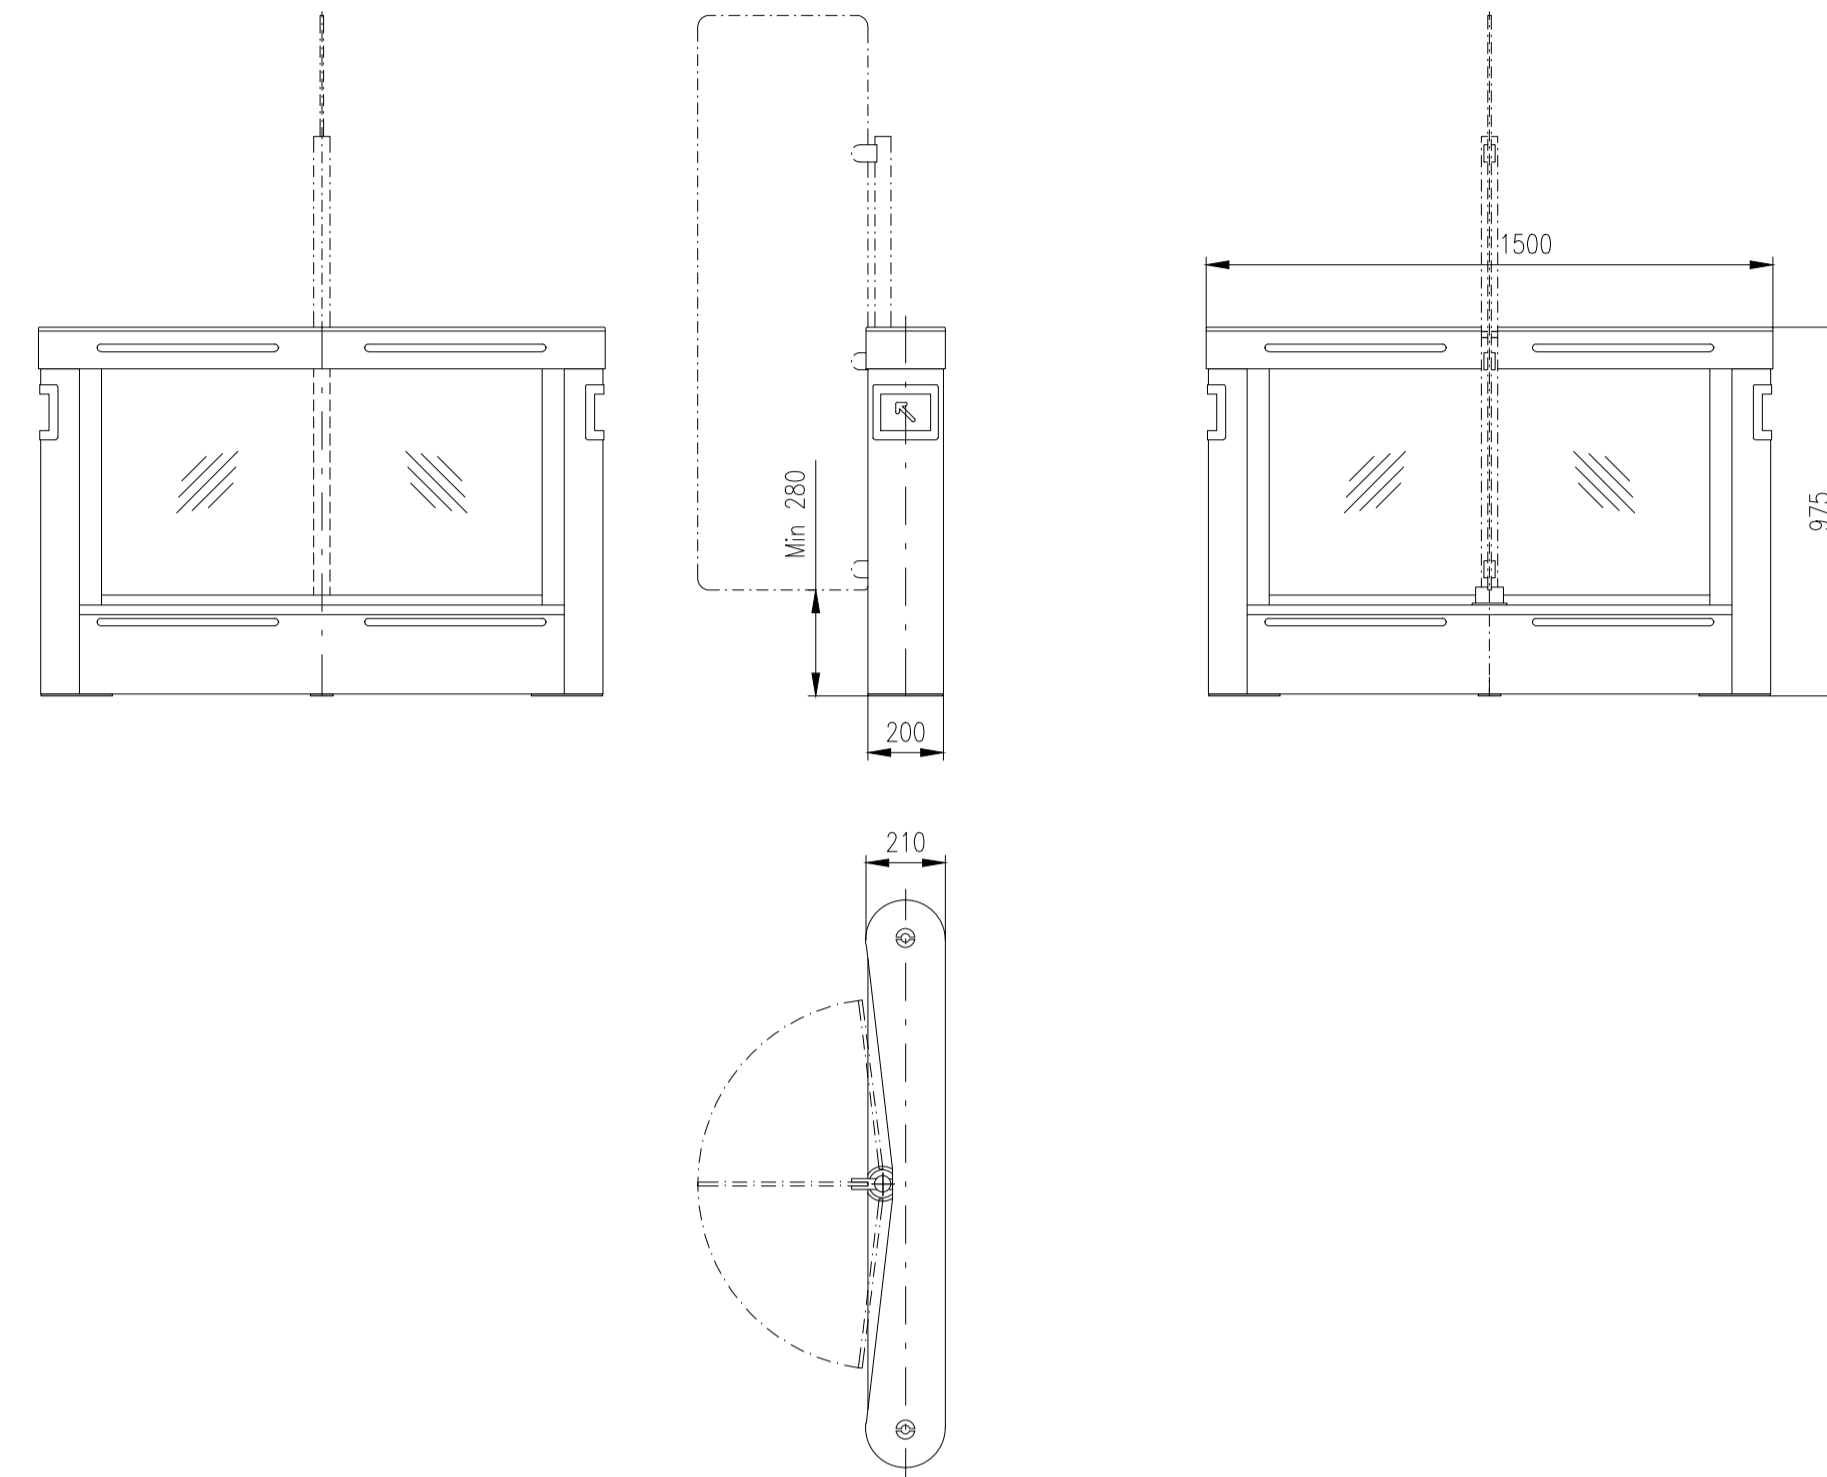

Height=1500-1800

Height=1200-1400

Height=975-1200

Height=1500-1800

Height=1200-1400

Height=975-1200

Design of turnstiles: EASYGATE-SPT-G (selection of passage width)

Passage width=550
(single-wing variant)

Passage width=550
(single-wing variant)

Passage width=550

Passage width=650

Passage width=750

Passage width=850

Passage width=920

Passage width=950

Passage width=1050

Design of turnstiles: EASYGATE-SPT-G-Outdoor (Wing: toughened glass 10mm/infill glass panel Connex 6,4mm)

Turnstile: EasyGate-SPT-G-M-2W (Top-Glass)

Turnstile: EasyGate-SPT-G-M-1W (Top-Glass)

Turnstile: EasyGate-SPT-G-S-1W (Top-Glass)