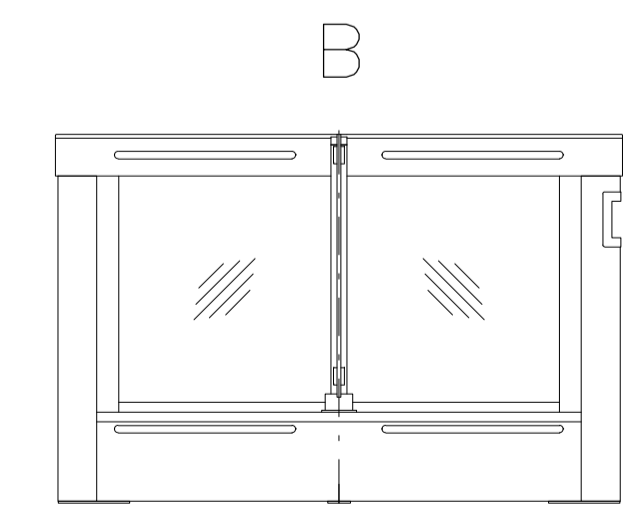

Design of turnstiles: EASYGATE-SPT-Outdoor (Example of installation)