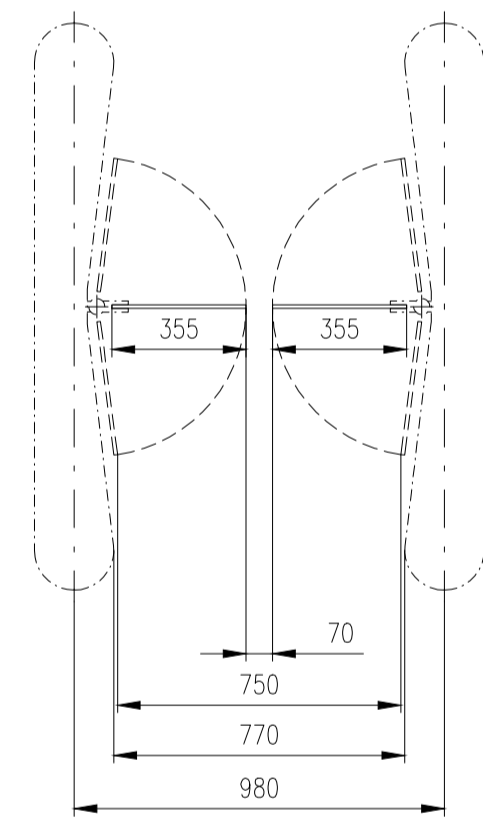

Height=1500-1800

Height=1200-1400

Height=975-1200

Height=1500-1800

Height=1200-1400

Height=975-1200

Design of turnstiles: EASYGATE-SPT-G (selection of passage width)

Passage width=550
(single-wing variant)

Passage width=550

Passage width=650

Passage width=750

Passage width=850

Passage width=920

Passage width=950

Passage width=1050

Design of turnstiles: EASYGATE-SPT-R (selection of passage width)

Passage width=550
(single-wing variant)

Passage width=550

Passage width=650

Passage width=750

Passage width=850

Passage width=920

Passage width=950

Passage width=1050