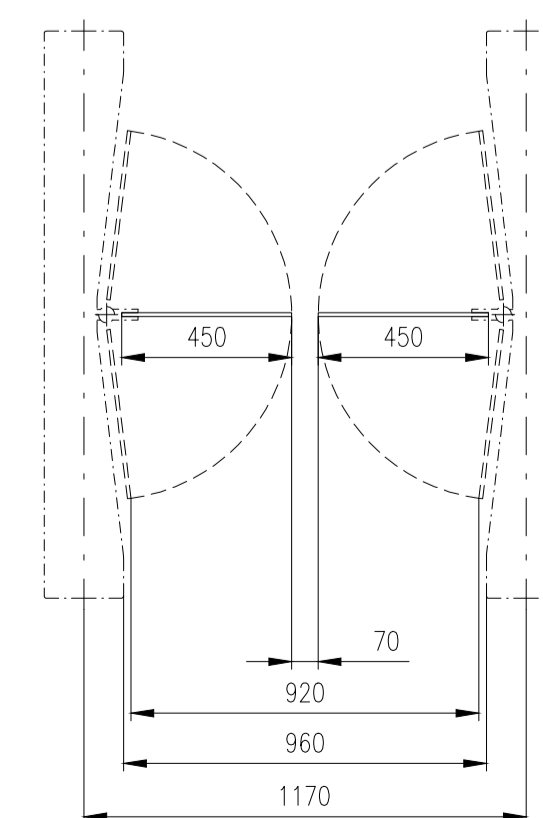

Height=1500-1800

Height=1200-1400

Height=975-1200

Height=1500-1800

Height=1200-1400

Height=975-1200

Design of turnstiles: EASYGATE-SPT-G (selection of passage width)

Passage width=550
(single-wing variant)

Passage width=550

Passage width=650

Passage width=750

Passage width=850

Passage width=920

Passage width=950

Passage width=1050

Design of turnstiles: EASYGATE-SPT-R (selection of passage width)

Passage width=550
(single-wing variant)

Passage width=550

Passage width=650

Passage width=750

Passage width=850

Passage width=920

Passage width=950

Passage width=1050