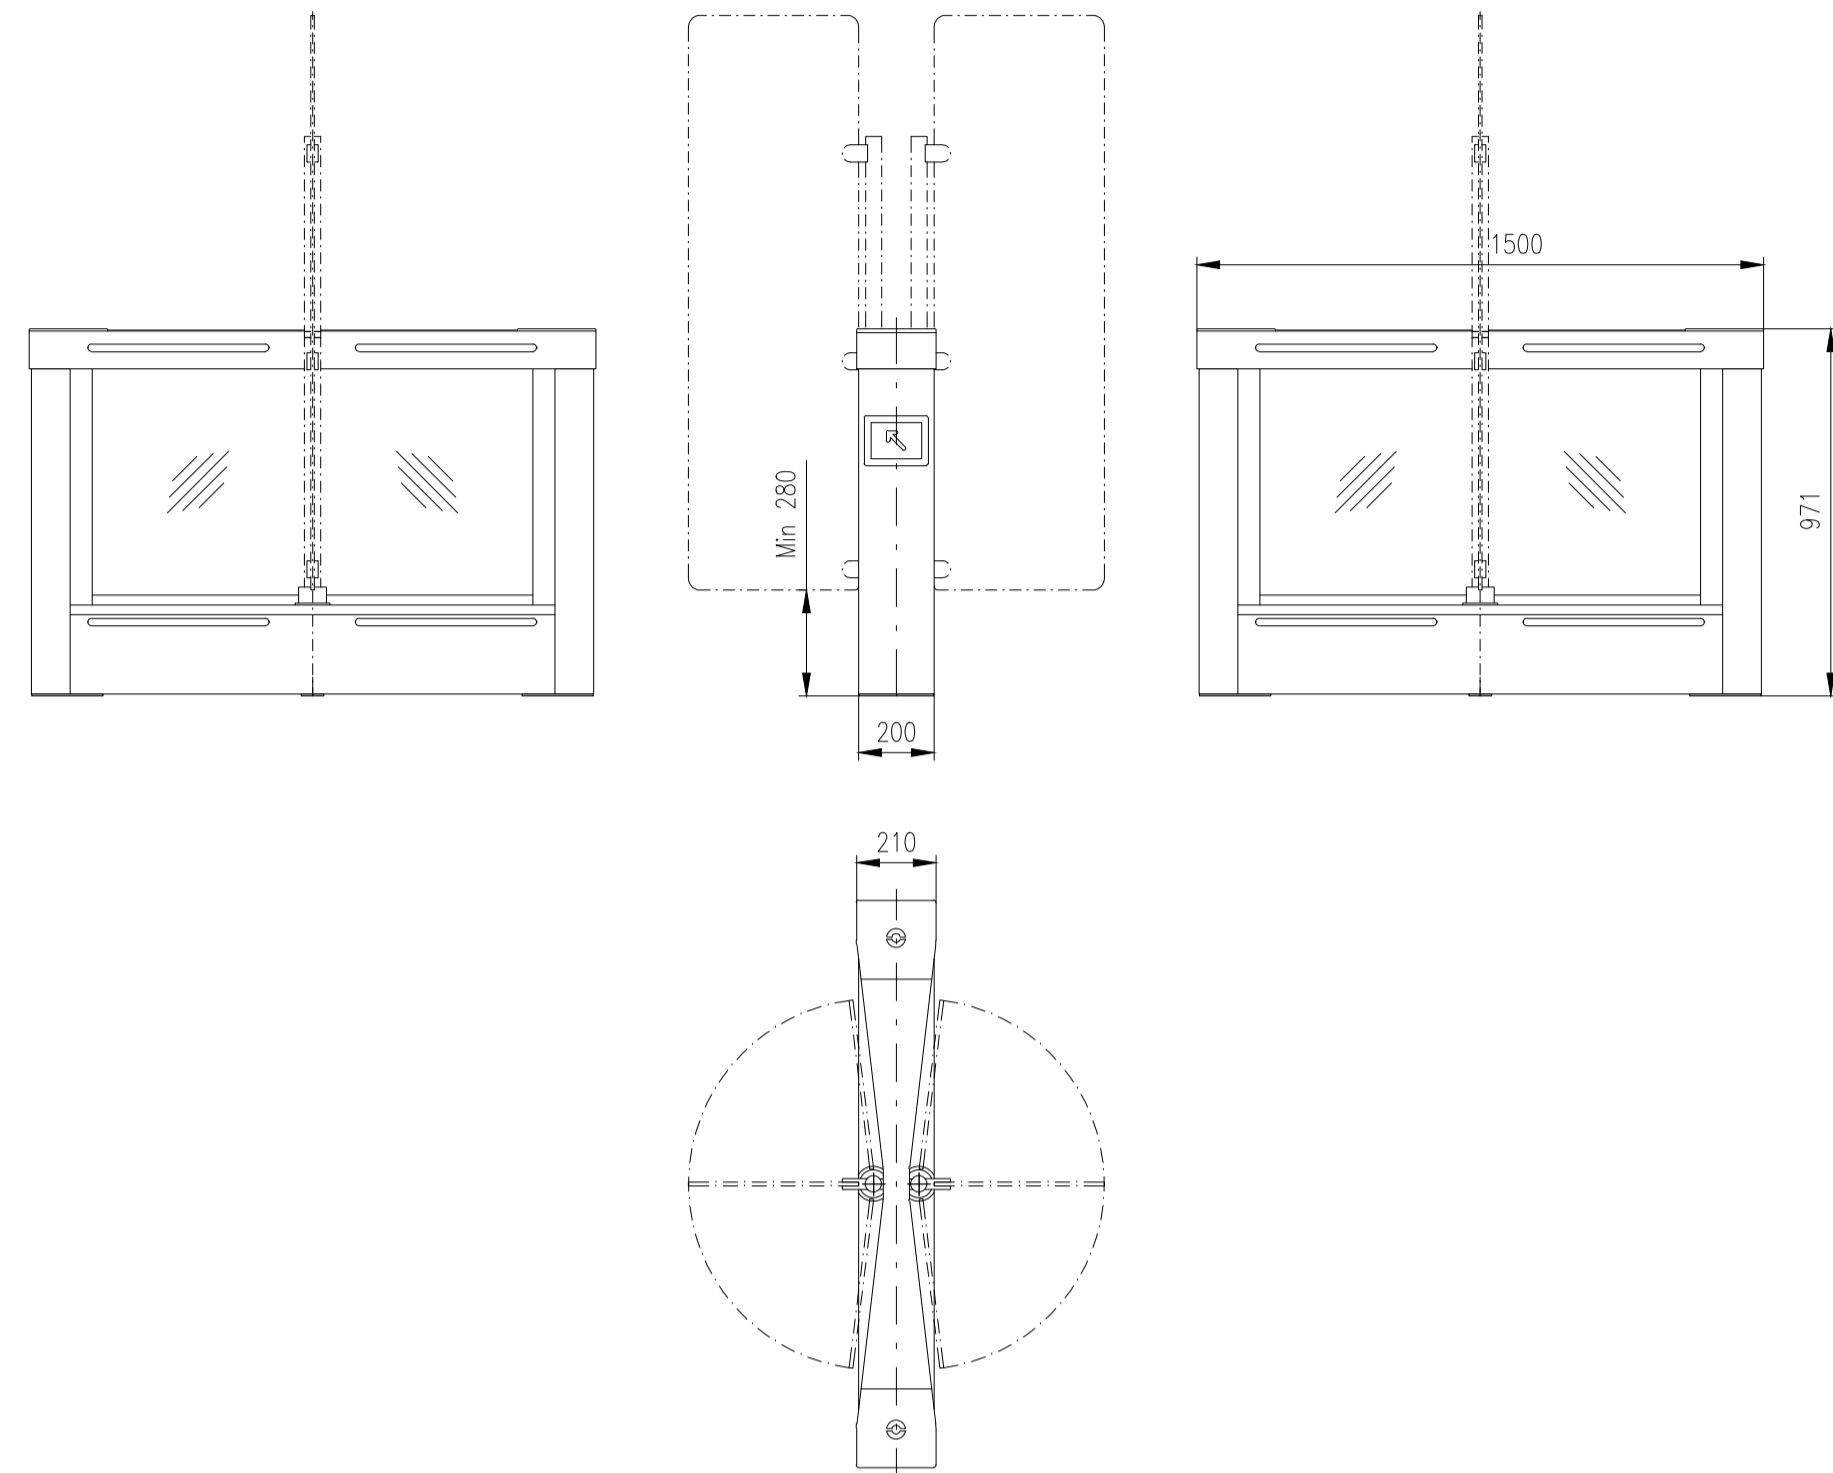

Design of turnstiles: EASYGATE-SPT-R-Outdoor (Wing: toughened glass 10mm/infill glass panel Connex 6,4mm)

Turnstile: EasyGate-SPT-R-M-2W (Top-Glass)

Turnstile: EasyGate-SPT-R-M-1W (Top-Glass)

Turnstile: EasyGate-SPT-R-S-1W (Top-Glass)

Turnstile: EasyGate-SPT-R-M-0W (Top-Glass)

Turnstile: EasyGate-SPT-R-S-0W (Top-Glass)

Design of turnstiles: EASYGATE-SPT-R-Outdoor (Wing: toughened glass 10mm/infill glass panel Connex 6,4mm)

Turnstile: EasyGate-SPT-R-M-2W (Top-Stainless Steel)

Turnstile: EasyGate-SPT-R-M-1W (Top-Stainless Steel)

Turnstile: EasyGate-SPT-R-S-1W (Top-Stainless Steel)

Turnstile: EasyGate-SPT-R-M-0W (Top-Stainless Steel)

Turnstile: EasyGate-SPT-R-S-0W (Top-Stainless Steel)