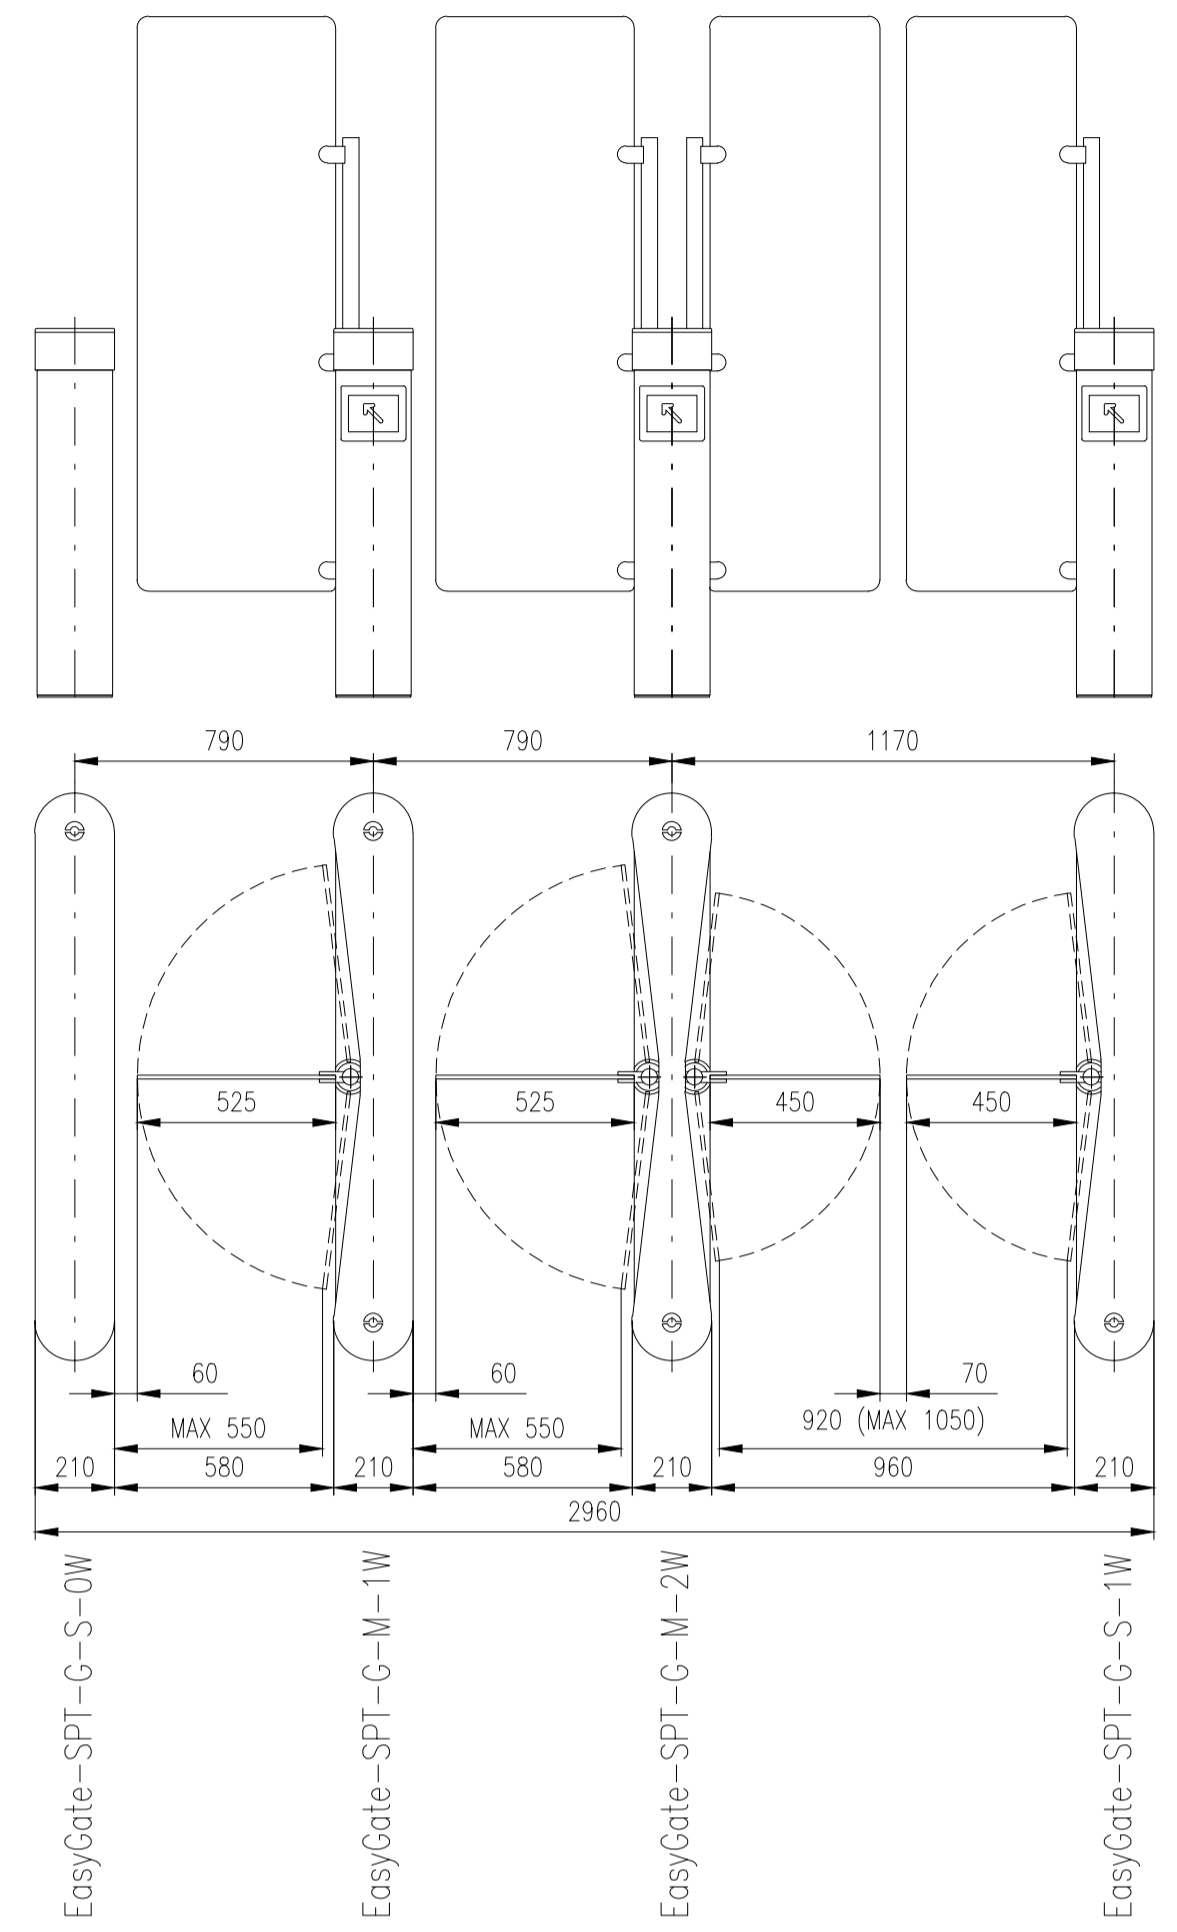

EASYGATE

SPT - Outdoor

Design of turnstiles: EASYGATE-SPT-Outdoor (Example of installation)

Design of turnstiles: EASYGATE-SPT-Outdoor (selection heights wings)

Standard wings (Top - Glass)

Standard wings (Top - Stainless Steel)

Height=1500-1800

Height=1200-1400

Height=975-1200

Height=1500-1800

Height=1200-1400

Height=975-1200

Design of turnstiles: EASYGATE-SPT-G (selection of passage width)

Passage width=550
(single-wing variant)

Passage width=550

Passage width=650

Passage width=750

Passage width=850

Passage width=920

Passage width=950

Passage width=1050

Design of turnstiles: EASYGATE-SPT-R (selection of passage width)

Passage width=550
(single-wing variant)

Passage width=550

Passage width=650

Passage width=750

Passage width=850

Passage width=920

Passage width=950

Passage width=1050