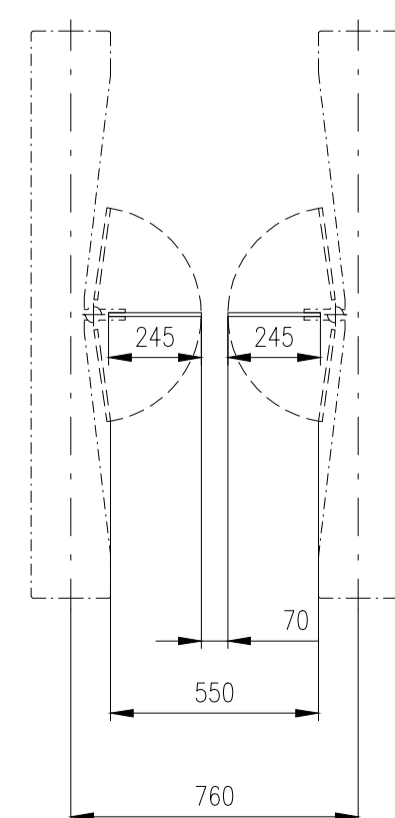

Height=1500-1800

Height=1200-1400

Height=975-1200

Height=1500-1800

Height=1200-1400

Height=975-1200

Design of turnstiles: EASYGATE-SPT-G (selection of passage width)

Passage width=550
(single-wing variant)

Passage width=550

Passage width=650

Passage width=750

Passage width=850

Passage width=920

Passage width=950

Passage width=1050

Design of turnstiles: EASYGATE-SPT-R (selection of passage width)

Passage width=550
(single-wing variant)

Passage width=550

Passage width=650

Passage width=750

Passage width=850

Passage width=920

Passage width=950

Passage width=1050