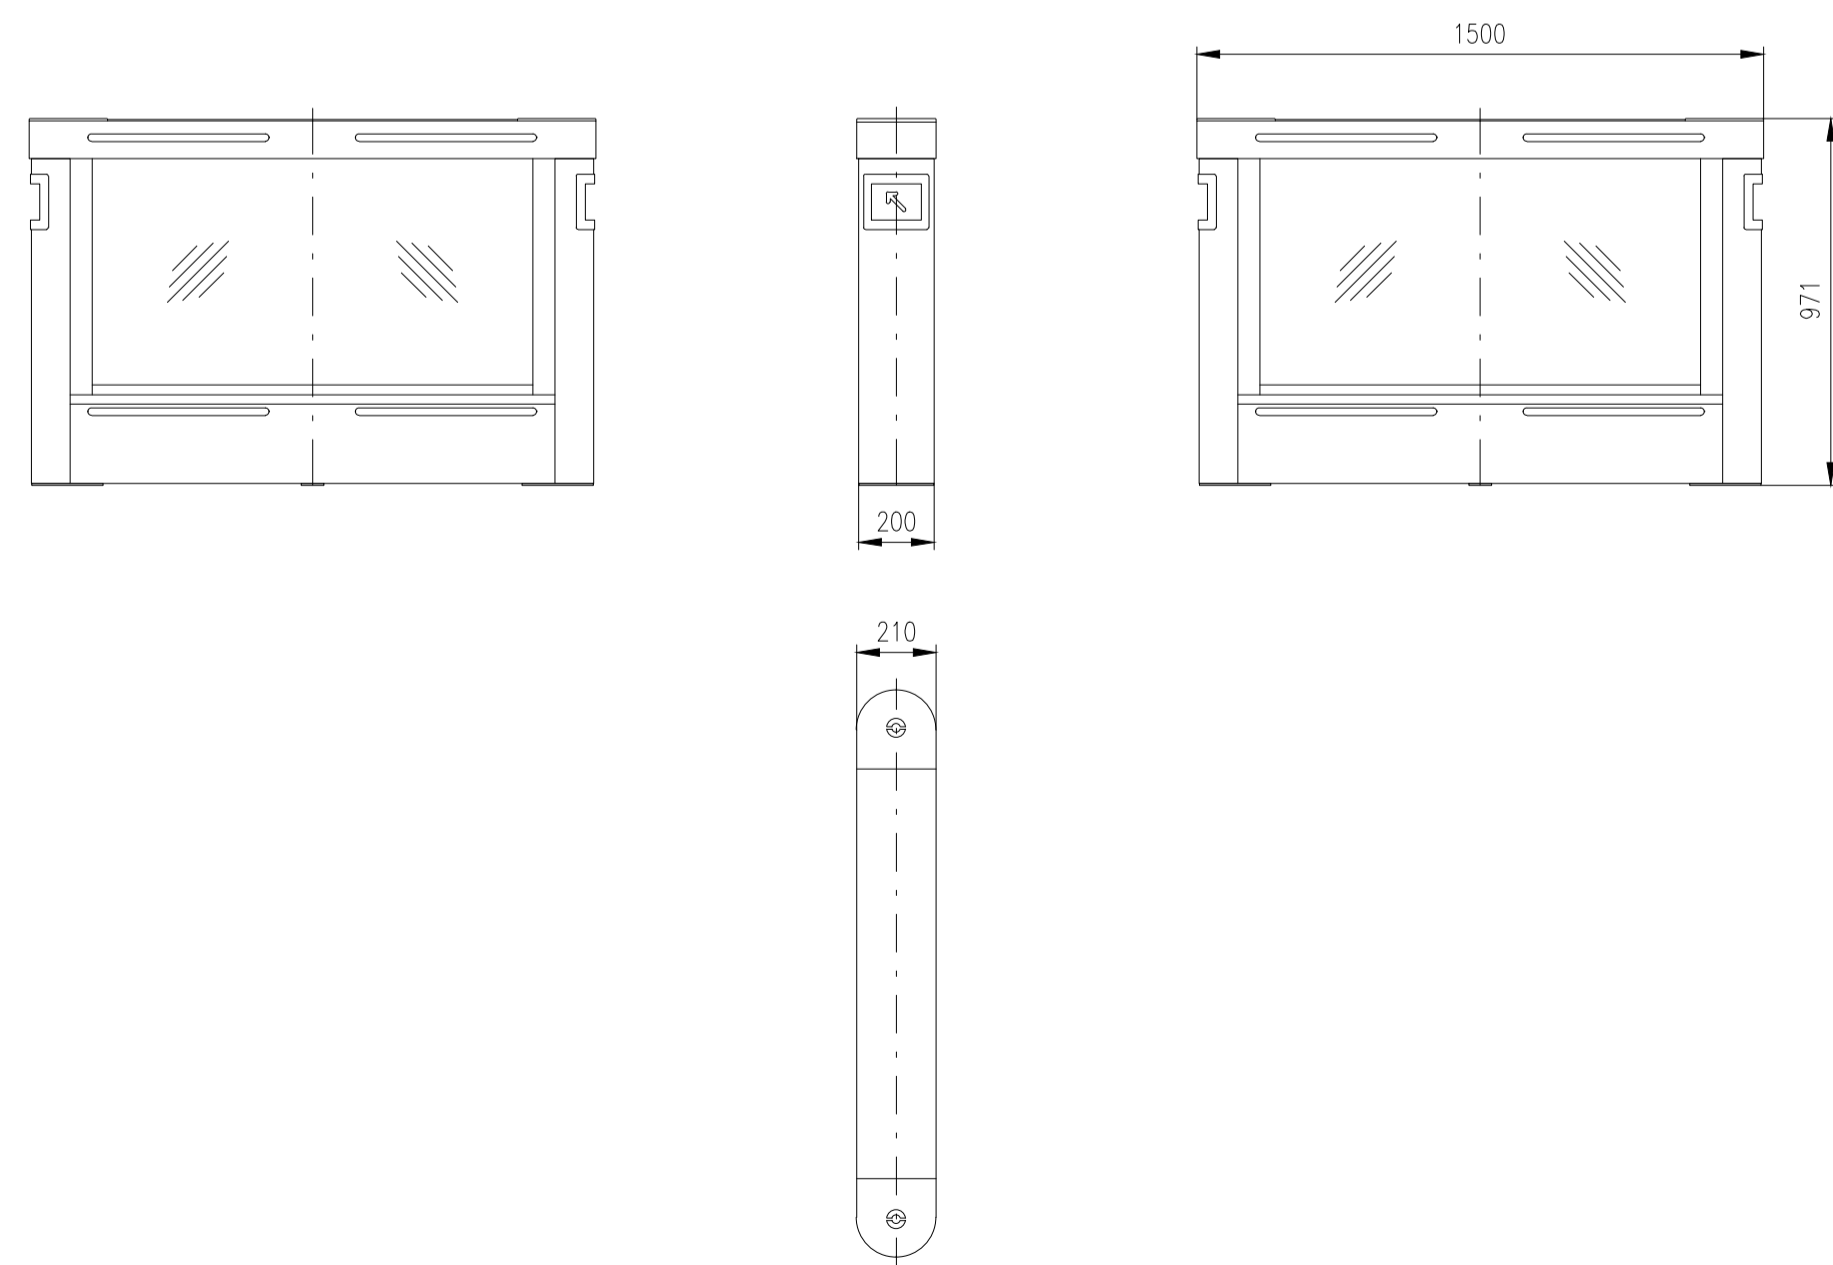

Design of turnstiles: EASYGATE-SPT-G-Outdoor (Wing: toughened glass 10mm/infill glass panel Connex 6,4mm)

Turnstile: EasyGate-SPT-G-M-2W (Top-Glass)

Turnstile: EasyGate-SPT-G-M-1W (Top-Glass)

Turnstile: EasyGate-SPT-G-S-1W (Top-Glass)

Turnstile: EasyGate-SPT-G-M-0W (Top-Glass)

Turnstile: EasyGate-SPT-G-S-0W (Top-Glass)

Design of turnstiles: EASYGATE-SPT-G-Outdoor (Wing: toughened glass 10mm/infill glass panel Connex 6,4mm)

Turnstile: EasyGate-SPT-G-M-2W (Top-Stainless Steel)

Turnstile: EasyGate-SPT-G-M-1W (Top-Stainless Steel)

Turnstile: EasyGate-SPT-G-S-1W (Top-Stainless Steel)

Turnstile: EasyGate-SPT-G-M-0W (Top-Stainless Steel)

Turnstile: EasyGate-SPT-G-S-0W (Top-Stainless Steel)

Design of turnstiles: EASYGATE-SPT-R-Outdoor (Wing: toughened glass 10mm/infill glass panel Connex 6,4mm)

Turnstile: EasyGate-SPT-R-M-2W (Top-Glass)

Turnstile: EasyGate-SPT-R-M-1W (Top-Glass)

Turnstile: EasyGate-SPT-R-S-1W (Top-Glass)