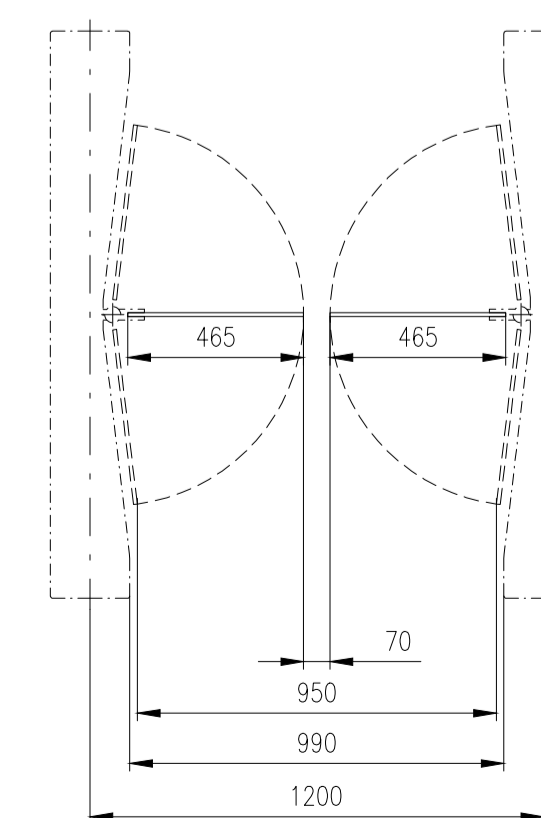

Height=1500-1800

Height=1200-1400

Height=975-1200

Height=1500-1800

Height=1200-1400

Height=975-1200

Design of turnstiles: EASYGATE-SPT-G (selection of passage width)

Passage width=550
(single-wing variant)

Passage width=550

Passage width=650

Passage width=750

Passage width=850

Passage width=920

Passage width=950

Passage width=1050

Design of turnstiles: EASYGATE-SPT-R (selection of passage width)

Passage width=550
(single-wing variant)

Passage width=550

Passage width=650

Passage width=750

Passage width=850

Passage width=920

Passage width=950

Passage width=1050