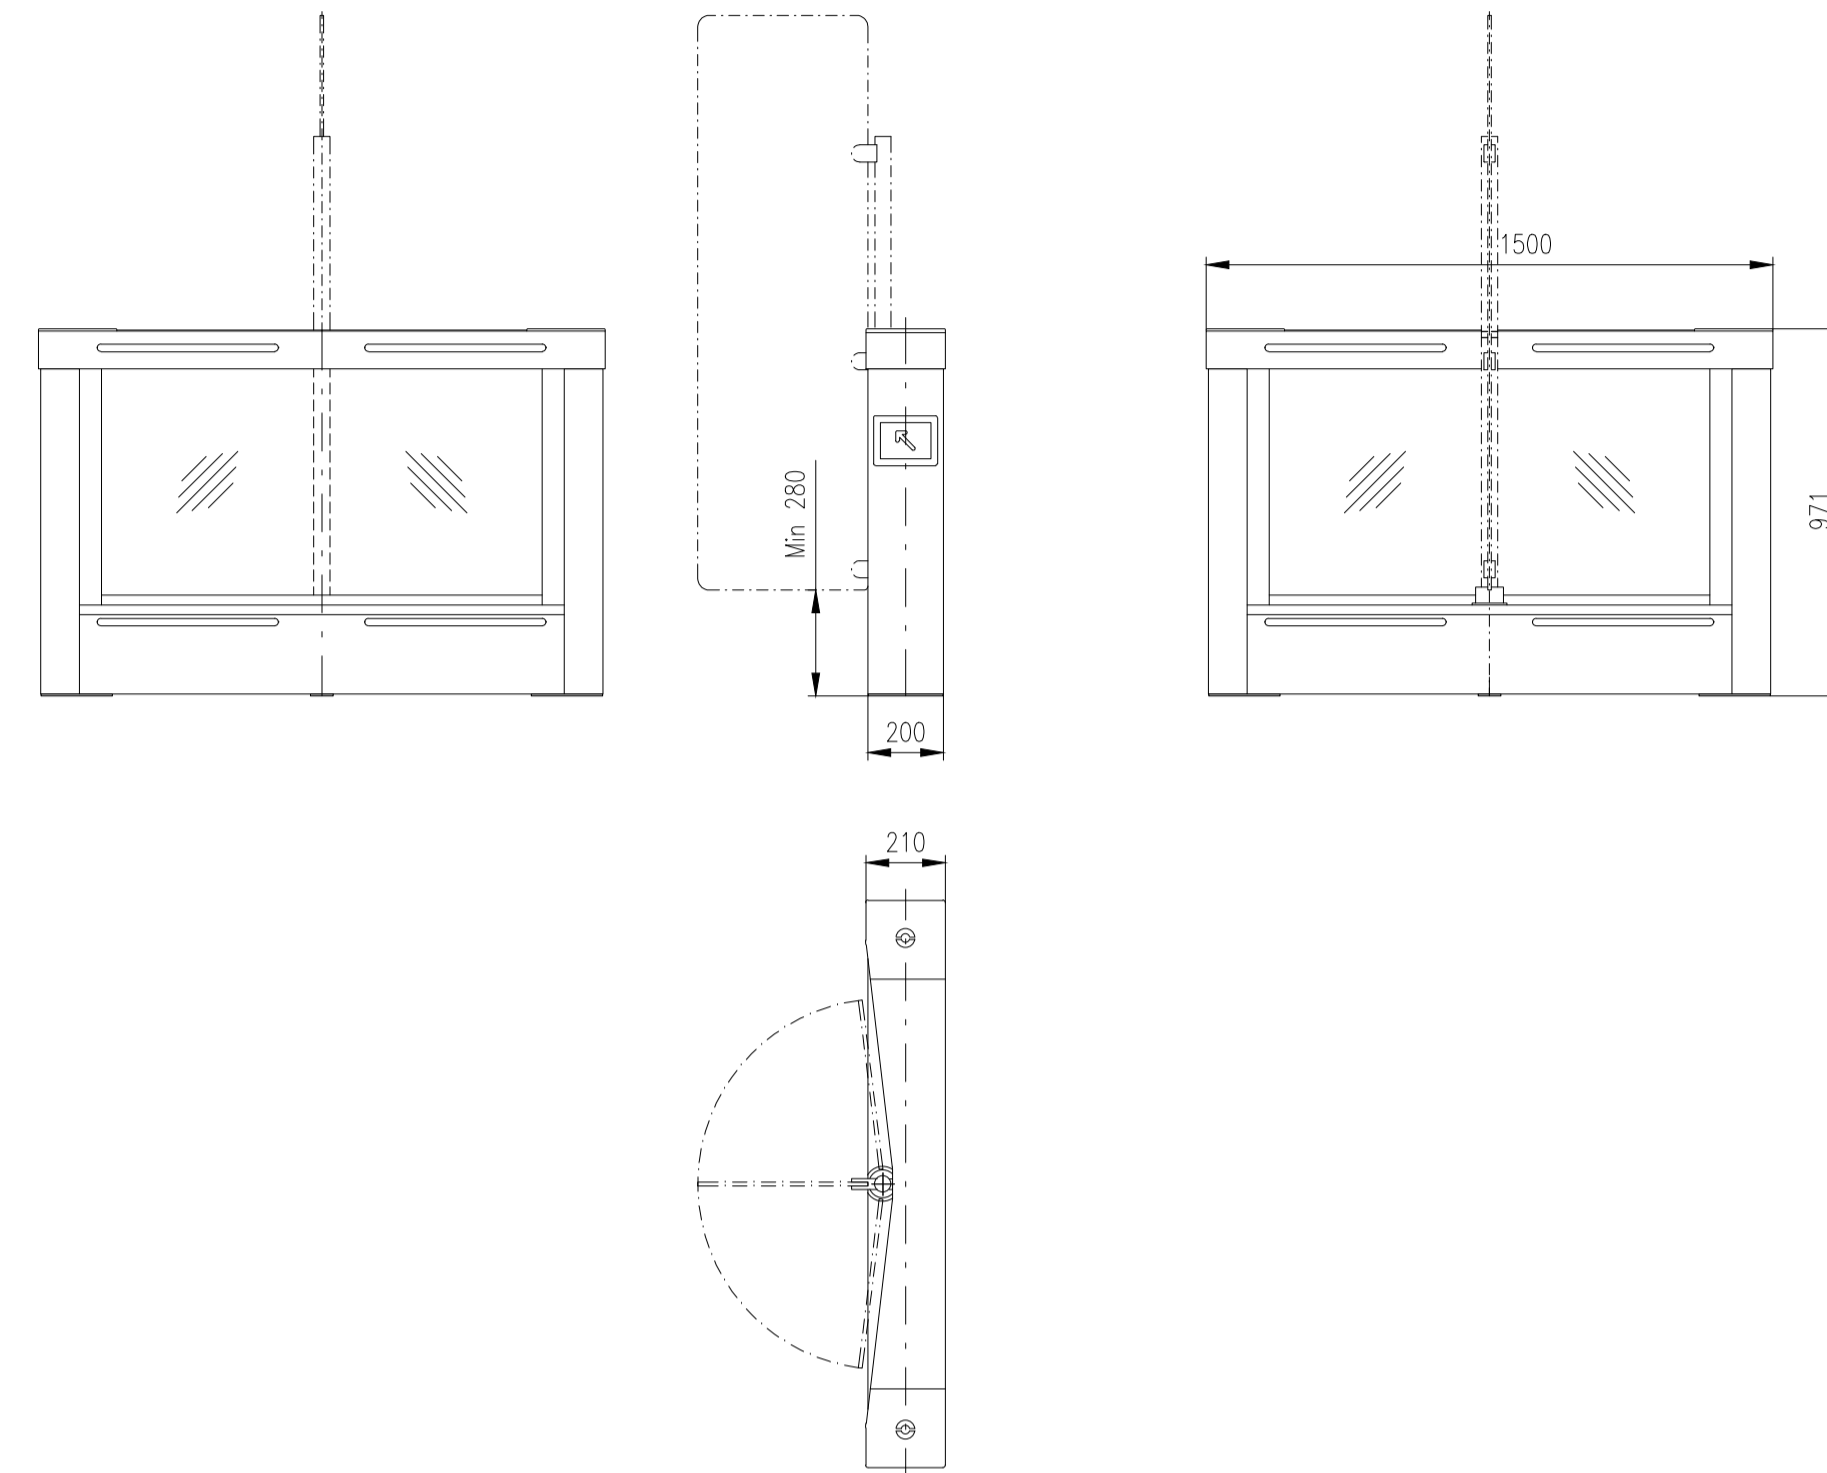

Design of turnstiles: EASYGATE-SPT-R-Outdoor (Wing: toughened glass 10mm/infill glass panel Connex 6,4mm)

Turnstile: EasyGate-SPT-R-M-2W (Top-Glass)

Turnstile: EasyGate-SPT-R-M-1W (Top-Glass)

Turnstile: EasyGate-SPT-R-S-1W (Top-Glass)

Turnstile: EasyGate-SPT-R-M-0W (Top-Glass)

Turnstile: EasyGate-SPT-R-S-0W (Top-Glass)

Design of turnstiles: EASYGATE-SPT-R-Outdoor (Wing: toughened glass 10mm/infill glass panel Connex 6,4mm)

Turnstile: EasyGate-SPT-R-M-2W (Top-Stainless Steel)

Turnstile: EasyGate-SPT-R-M-1W (Top-Stainless Steel)

Turnstile: EasyGate-SPT-R-S-1W (Top-Stainless Steel)

Turnstile: EasyGate-SPT-R-M-0W (Top-Stainless Steel)

Turnstile: EasyGate-SPT-R-S-0W (Top-Stainless Steel)