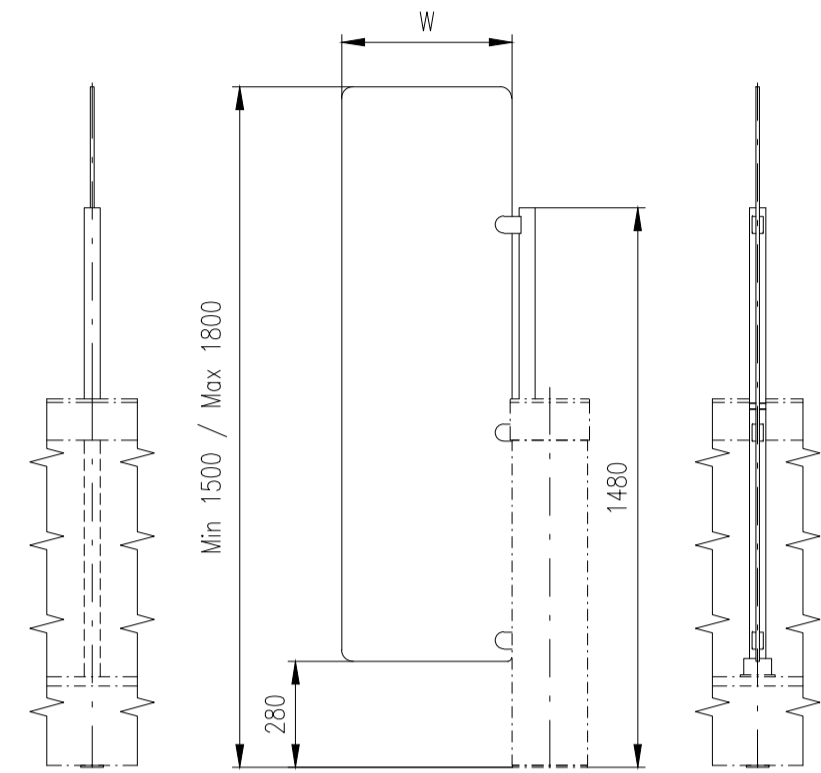

EASYGATE

SPT - Outdoor

Design of turnstiles: EASYGATE-SPT-Outdoor (Example of installation)

Design of turnstiles: EASYGATE-SPT-Outdoor (selection heights wings)

Standard wings (Top - Glass)

Standard wings (Top - Stainless Steel)

Height=1500-1800

Height=1200-1400

Height=975-1200

Height=1500-1800

Height=1200-1400

Height=975-1200

Design of turnstiles: EASYGATE-SPT-G (selection of passage width)

Passage width=550
(single-wing variant)

Passage width=550

Passage width=650

Passage width=750

Passage width=850

Passage width=920

Passage width=950

Passage width=1050

Design of turnstiles: EASYGATE-SPT-R (selection of passage width)

Passage width=550
(single-wing variant)

Passage width=550

Passage width=650

Passage width=750

Passage width=850

Passage width=920

Passage width=950

Passage width=1050