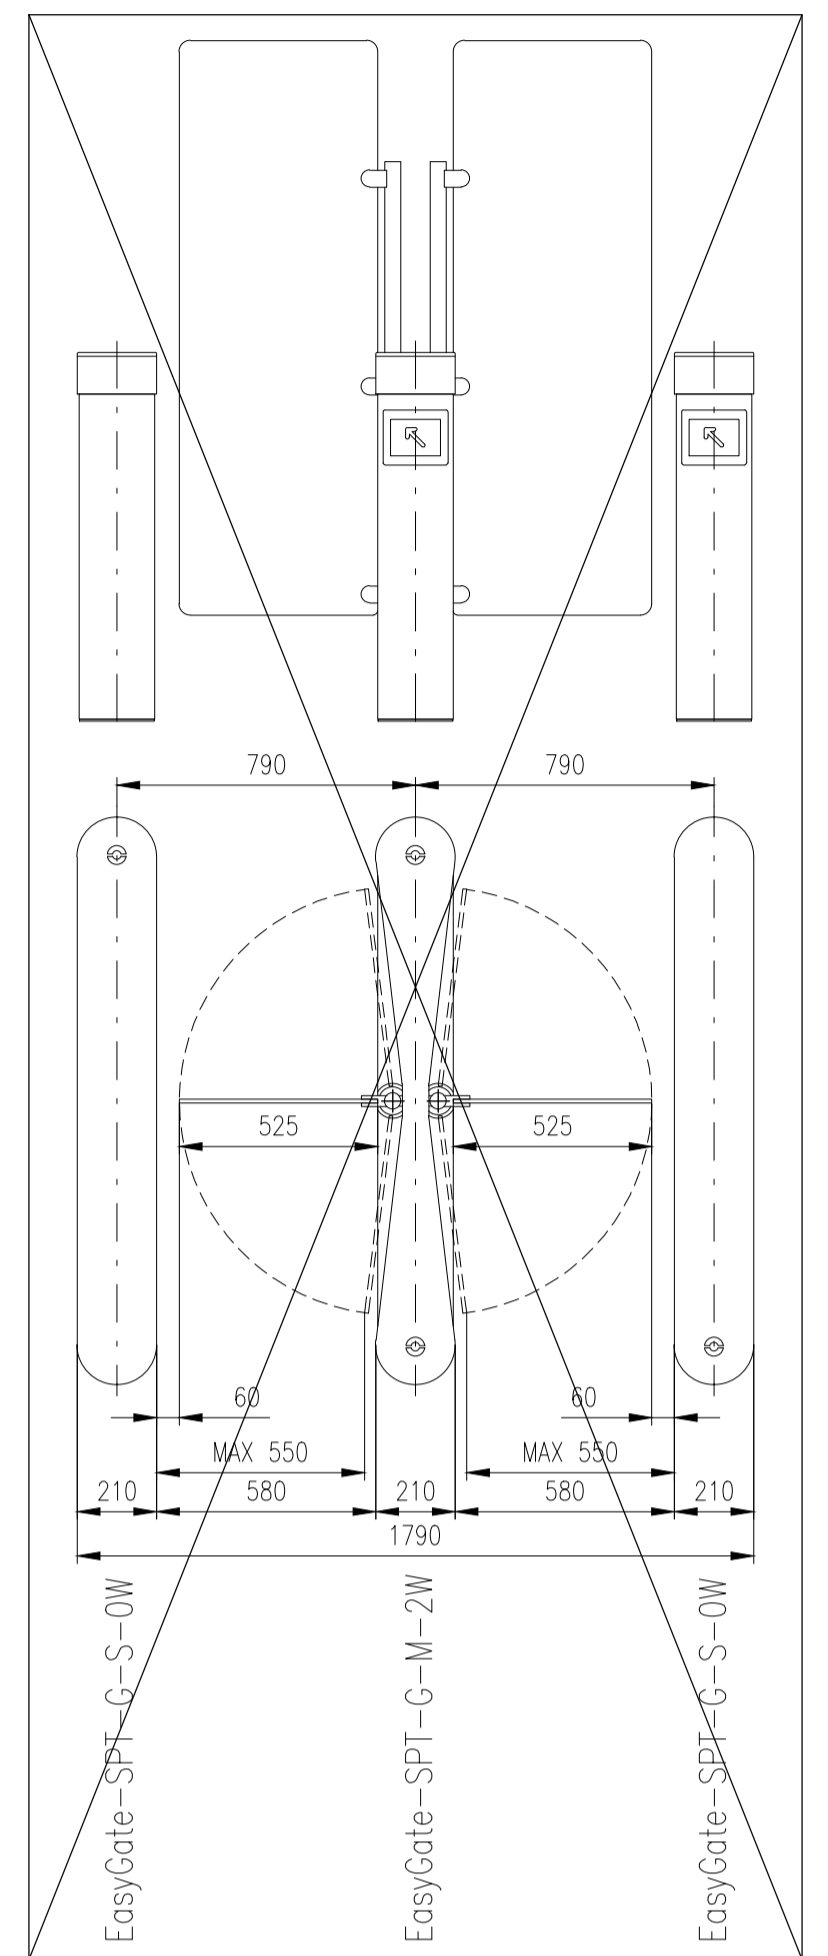

EASYGATE

SPT - Outdoor

Design of turnstiles: EASYGATE-SPT-Outdoor (Example of installation)

Design of turnstiles: EASYGATE-SPT-Outdoor (selection heights wings)

Standard wings (Top - Glass)

Standard wings (Top - Stainless Steel)

Height=1500-1800

Height=1200-1400

Height=975-1200

Height=1500-1800

Height=1200-1400

Height=975-1200

Design of turnstiles: EASYGATE-SPT-G (selection of passage width)

Passage width=550
(single-wing variant)

Passage width=550

Passage width=650

Passage width=750

Passage width=850

Passage width=920

Passage width=950

Passage width=1050

Design of turnstiles: EASYGATE-SPT-R (selection of passage width)

Passage width=550
(single-wing variant)

Passage width=550

Passage width=650

Passage width=750

Passage width=850

Passage width=920

Passage width=950

Passage width=1050