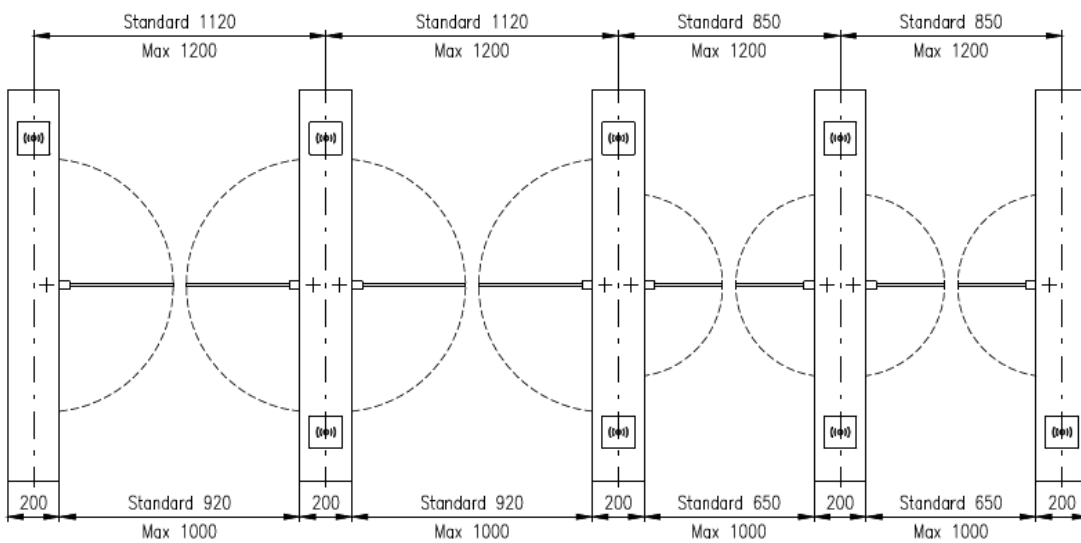

OPTIONAL ACCESSORIES

- LED Lane Light
- Wing Light
- Hinge Capping
- Wall sensor
- Integrated visitor card collector
- Integrated 3rd party terminals
- Low iron glass wings

As our policy is to continually improve the products we offer, we reserve the right to amend specifications without prior notice. Further product drawings are available on request 02/22

Meesons A.I. Ltd | Cardea House | Sidings Business Park
Skipton | North Yorkshire | BD23 1TB

Tel: 0870 787 7846
Email: enquiries@meesons.com
www.meesons.com