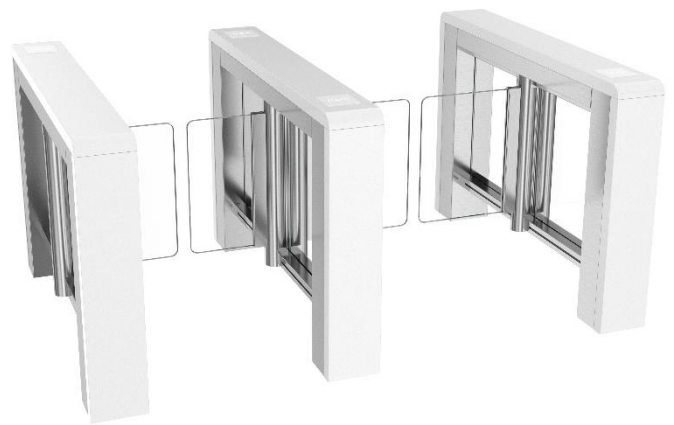

EasyGate BV

The Easygate BV combines security and style in a stunning design. Highly polished stainless steel turnstile clad with a range of solid surface corian to form a focal point in any office or reception environment.

MAIN FEATURES

- Integrated LCD display for lift call control*
- Customisable solid surface cladding
- Available with standard or DDA passage lane
- Motor driven passage locking
  - Optional upgrade

DIMENSIONS

Cabinet height: 990mm
Cabinet length: 1500mm
Cabinet width: 200mm
Barrier height: 800mm

NUMBER OF WINGS

1 Wing/ 2 Wings

PASSAGE WIDTH

1 wing

Standard width: 550mm
Max Passage width: 550mm

2 wings

Standard width: 650mm
Max Passage width: 1000mm

BASE AND HOUSING

Polished Stainless Steel (AISI 304)

TOP LID

Corian solid surface material

BARRIER

Glass Wing (10mm, tempered)

SIDE INFILL PANEL

6mm tempered glass

POWER SUPPLY

13.8V DC/ 24V AC/ 230V AC

COMMUNICATION INTERFACE

RS-485/ USB/ Ethernet

NUMBER OF SENSORS

36 pairs

TAILGATING AND CROSS OVER DETECTION

Yes

CLIMBOVER DETECTION

Yes - electronic detection

RANGE OF OPERATING TEMPERATURE

+10°C to +50°C

OPERATING ENVIRONMENT

Indoor

EMERGENCY MODE

Open manually or automatically
(with power backup)

MCBF

3,000,000 cycles (Based on recommended
maintenance schedule)