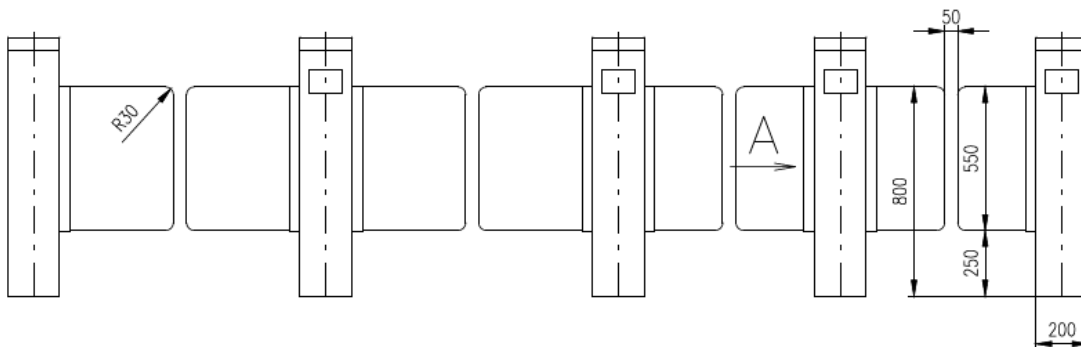

OPTIONAL ACCESSORIES

- LED Lane Light
- Wing Light
- Hinge Capping
- Wall sensor
- Integrated visitor card collector
- Integrated 3rd party terminals
- Low iron glass wings

As our policy is to continually improve the products we offer, we reserve the right to amend specifications without prior notice. Further product drawings are available on request 02/22

Meesons A.I. Ltd | Cardea House | Sidings Business Park
Skipton | North Yorkshire | BD23 1TB

Tel: 0870 787 7846
Email: enquiries@meesons.com
www.meesons.com